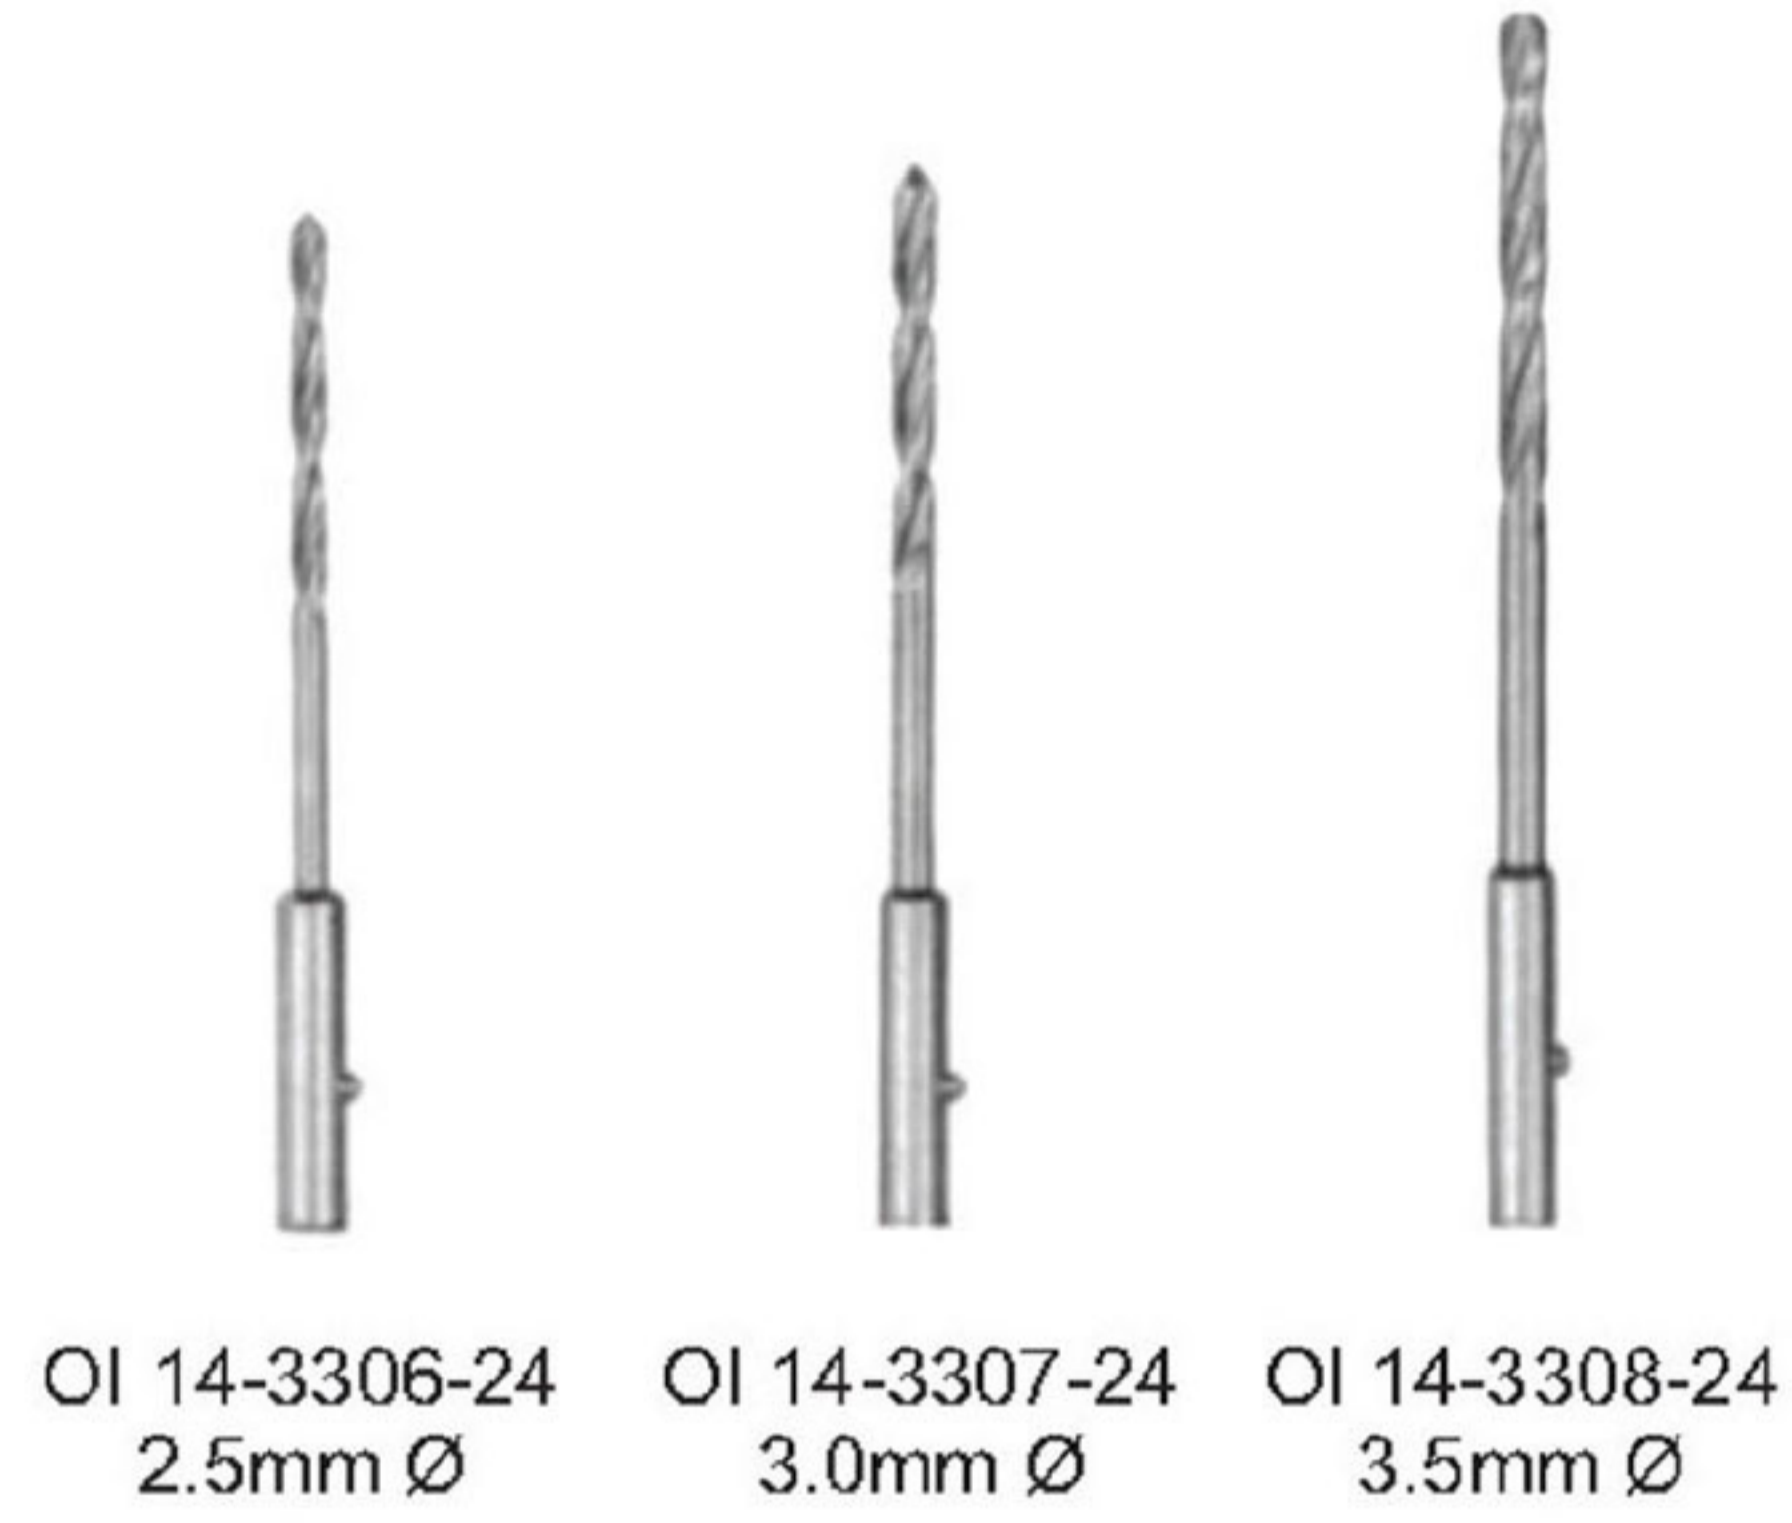

Jacobs
 OI 14-3301-06 6.35mm

OI 14-3302-00 set

OI 14-3303-00 set

Stille-Sherman
 24 cm/9 3/4"
 OI 14-3304-24 compl. set
 OI 14-3305-24 drill only

OI 14-3306-24 2.5mm Ø
 OI 14-3307-24 3.0mm Ø
 OI 14-3308-24 3.5mm Ø