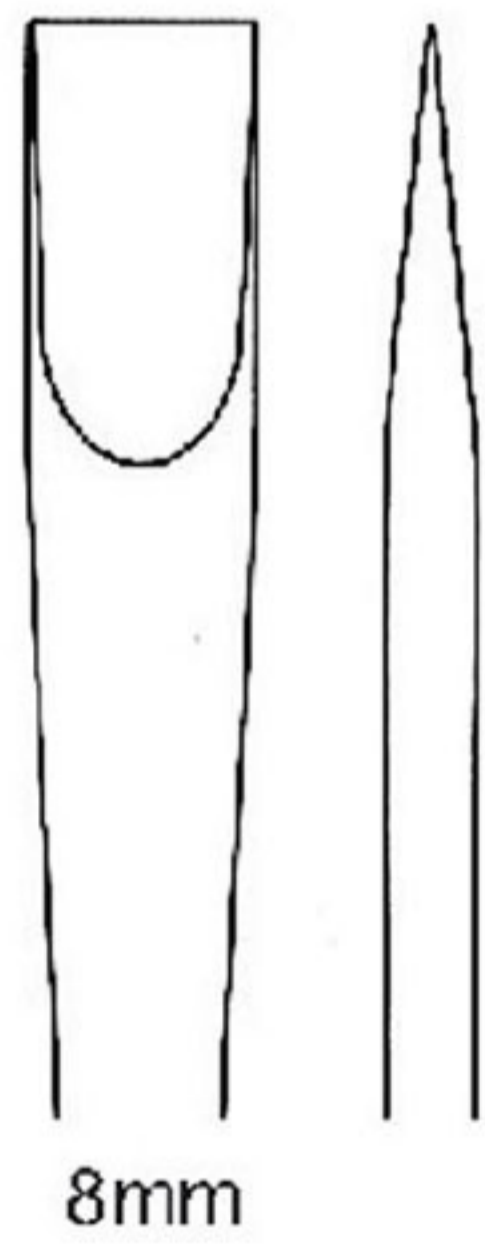

OI 14-3096-17 4mm
OI 14-3097-17 6mm

OI 14-3098-19 5mm
OI 14-3099-19 7mm

OI 14-3100-16 7mm, 16 cm/6 1/2"
OI 14-3100-18 15mm, 18.5 cm/7 1/2"
OI 14-3100-19 20mm, 19 cm/7 3/4"

8mm

OI 14-3104-05
5mm

OI 14-3104-06
6mm

OI 14-3104-33
7mm