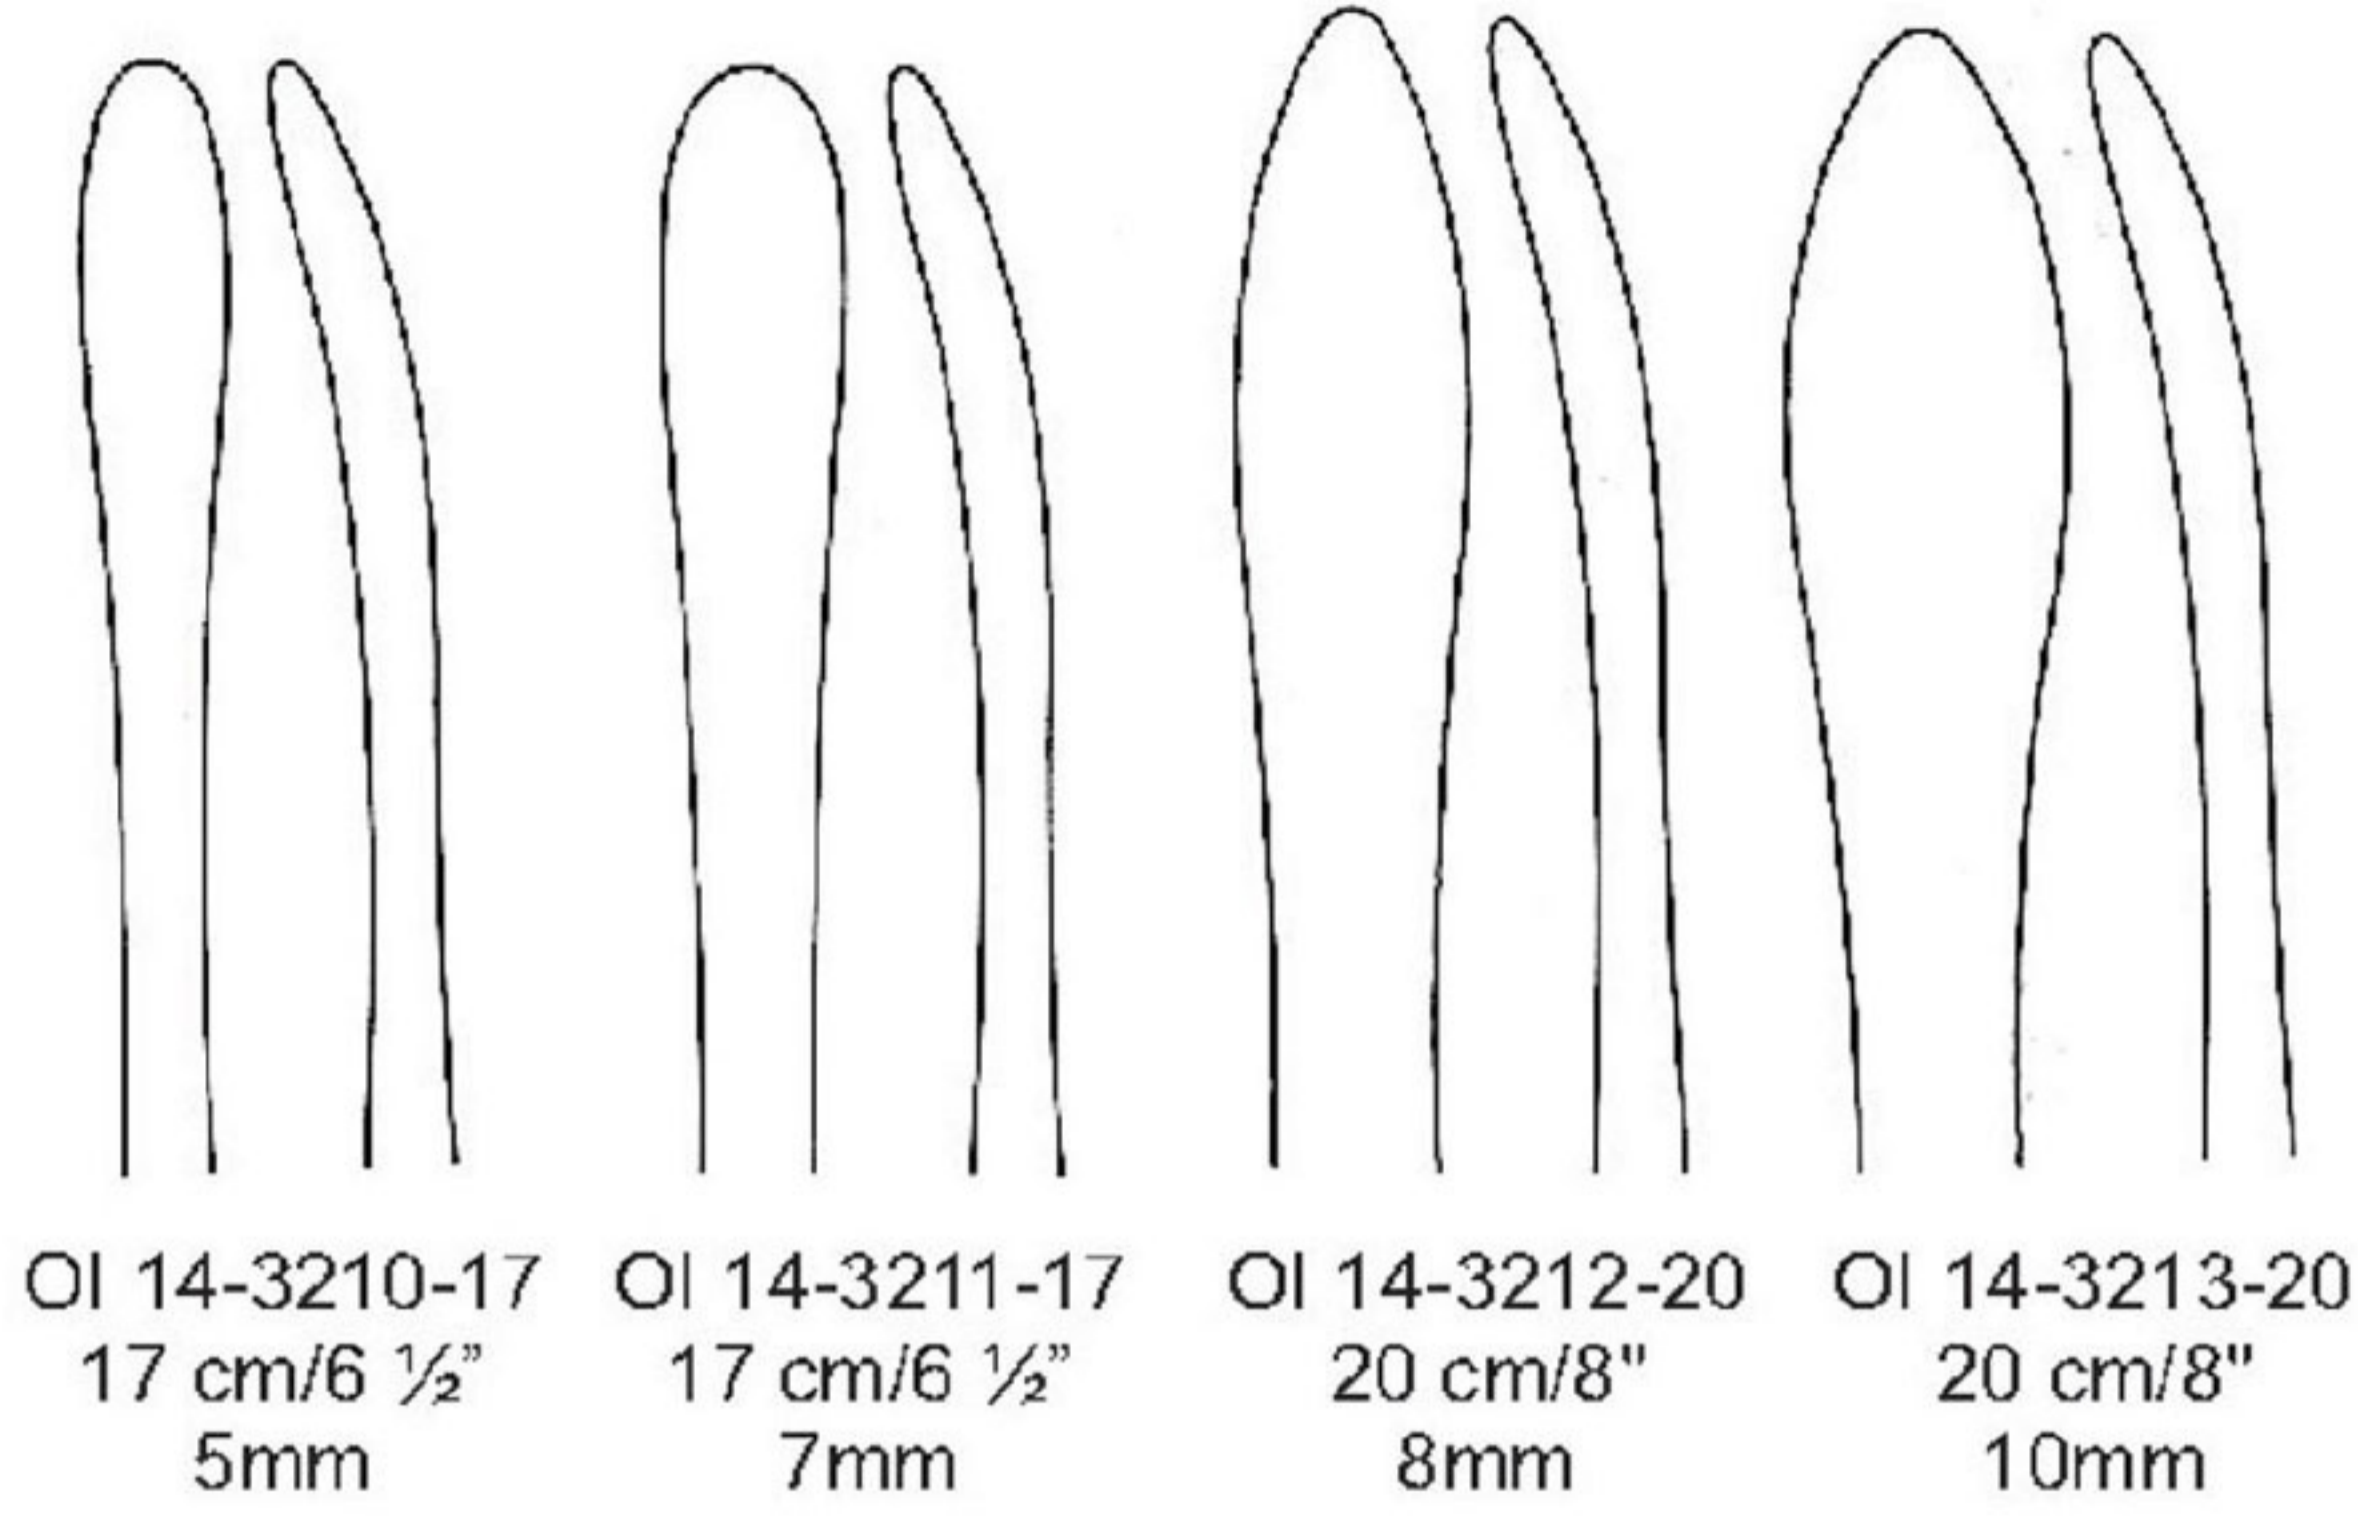

McDonald
OI 14-3205-19
19 cm/7 1/2"

Watson-Cheyne
OI 14-3206-17
17.5 cm/7"

OI 14-3210-17 17 cm/6 1/2" 5mm
OI 14-3211-17 17 cm/6 1/2" 7mm
OI 14-3212-20 20 cm/8" 8mm
OI 14-3213-20 20 cm/8" 10mm