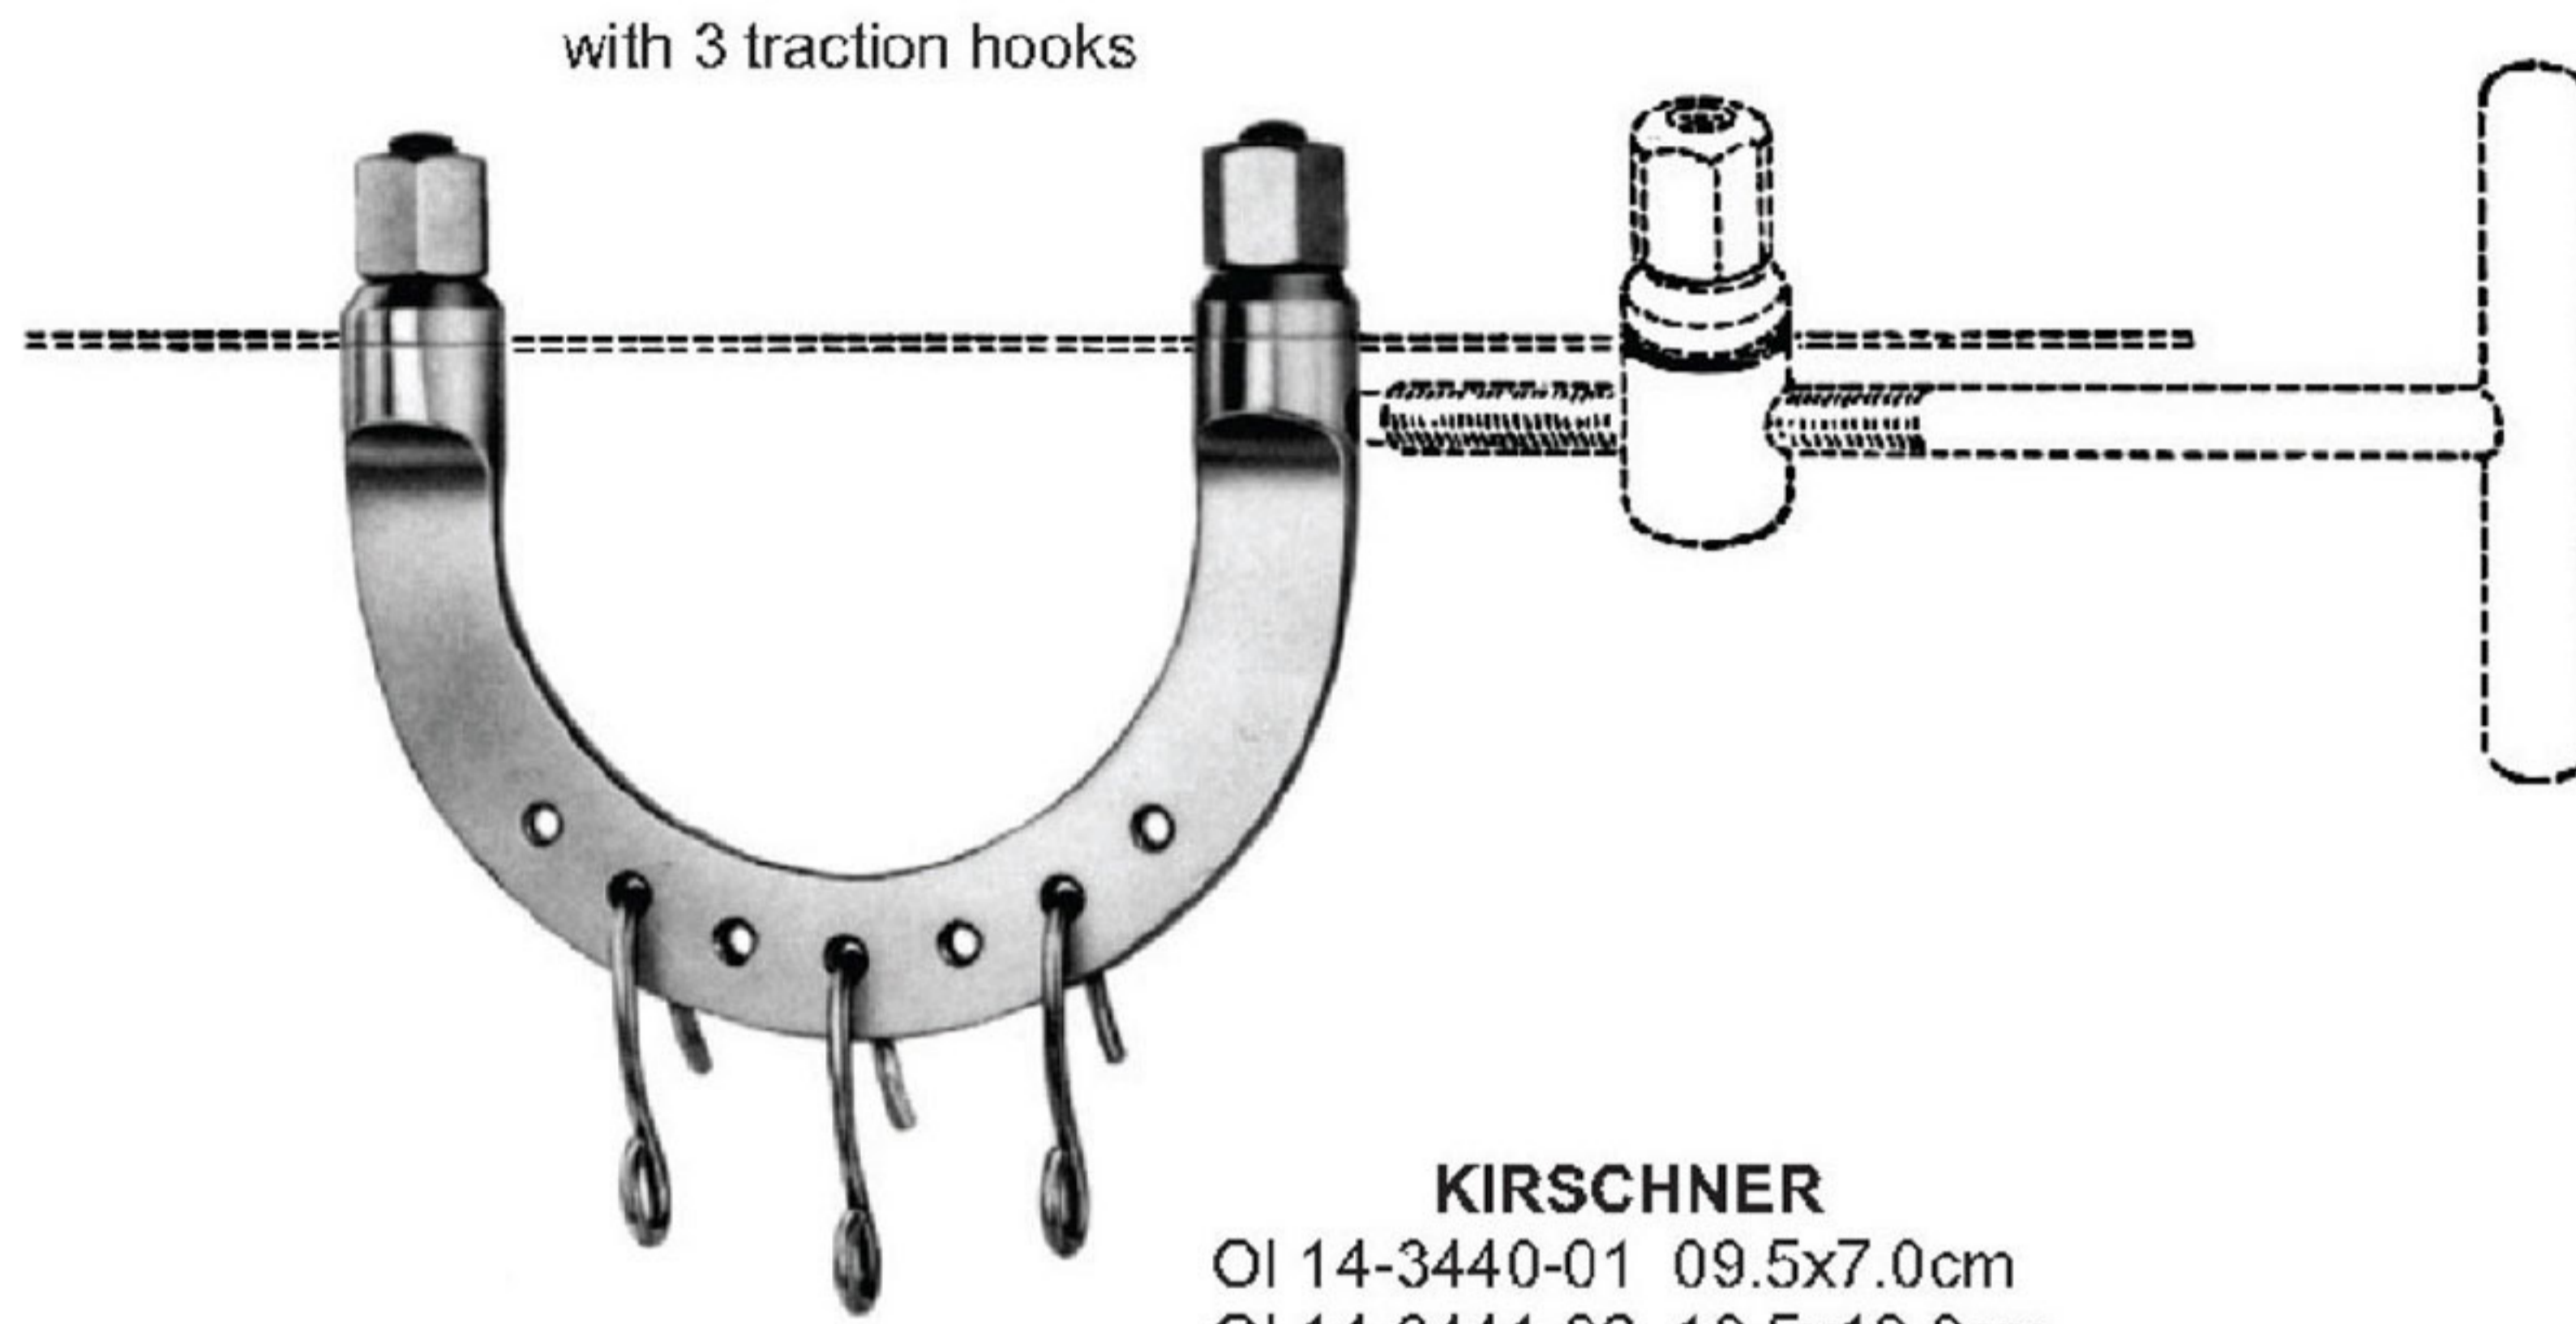

KIRSCHNER
lancet point
flat end

mm ø	100 mm
1.0	OI 14-3439-10
1.2	OI 14-3439-12
1.5	OI 14-3439-15
1.6	OI 14-3439-16
1.8	OI 14-3439-18
2.0	OI 14-3439-20
2.2	OI 14-3439-22
2.5	OI 14-3439-25

with 3 traction hooks