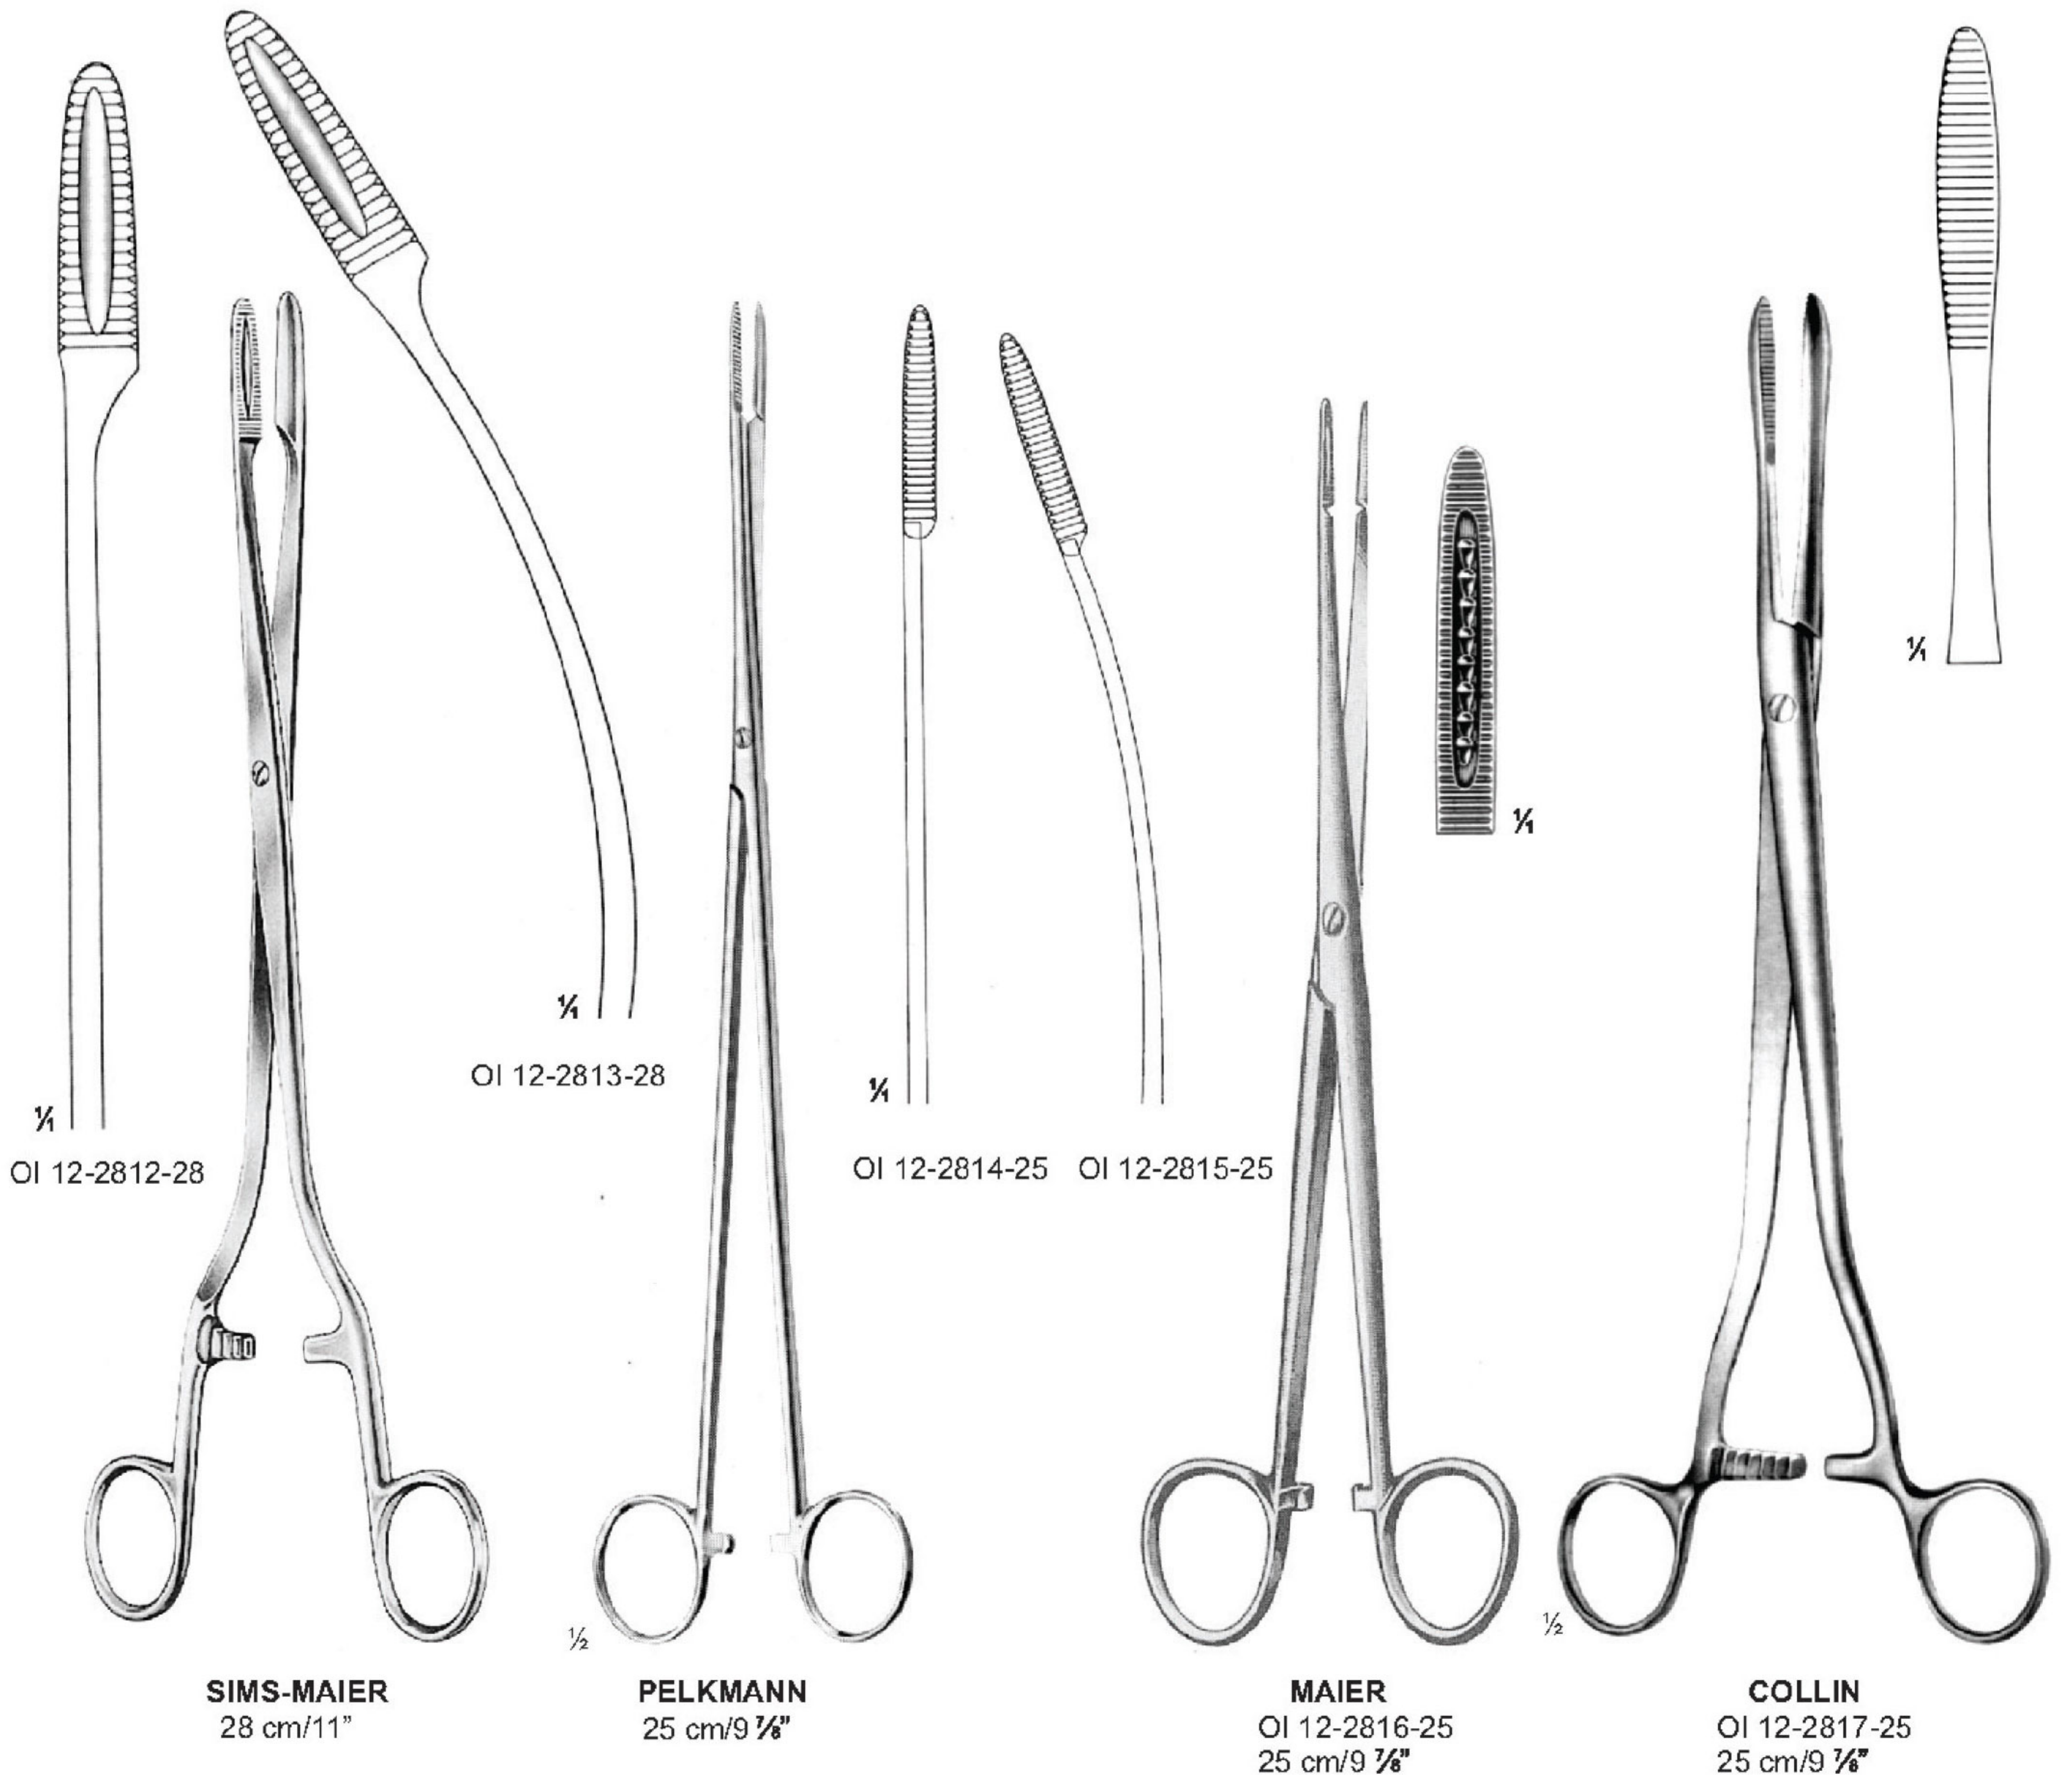

with ratchet

GROSS-MAIER

straight	curved
OI 12-2803-14	OI 12-2804-14
OI 12-2803-16	OI 12-2804-16
OI 12-2803-18	OI 12-2804-18
OI 12-2803-20	OI 12-2804-20
OI 12-2803-25	OI 12-2804-25

GROSS-MAIER

straight	curved
OI 12-2805-20	20 cm/7 7/8" OI 12-2806-20
OI 12-2805-22	22 cm/8 1/2" OI 12-2806-22
OI 12-2805-25	25 cm/9 7/8" OI 12-2806-25

½
DUPLAY
 20 cm/7 ⅞"

CHERON

OI 12-2818-25
 25 cm/9 7/8"

BOZEMANN

OI 12-2819-26
 26 cm/10 1/4"
 S-shaped

BOZEMANN

OI 12-2820-26
 26 cm/10 1/4"

BOZEMANN DOUGLAS