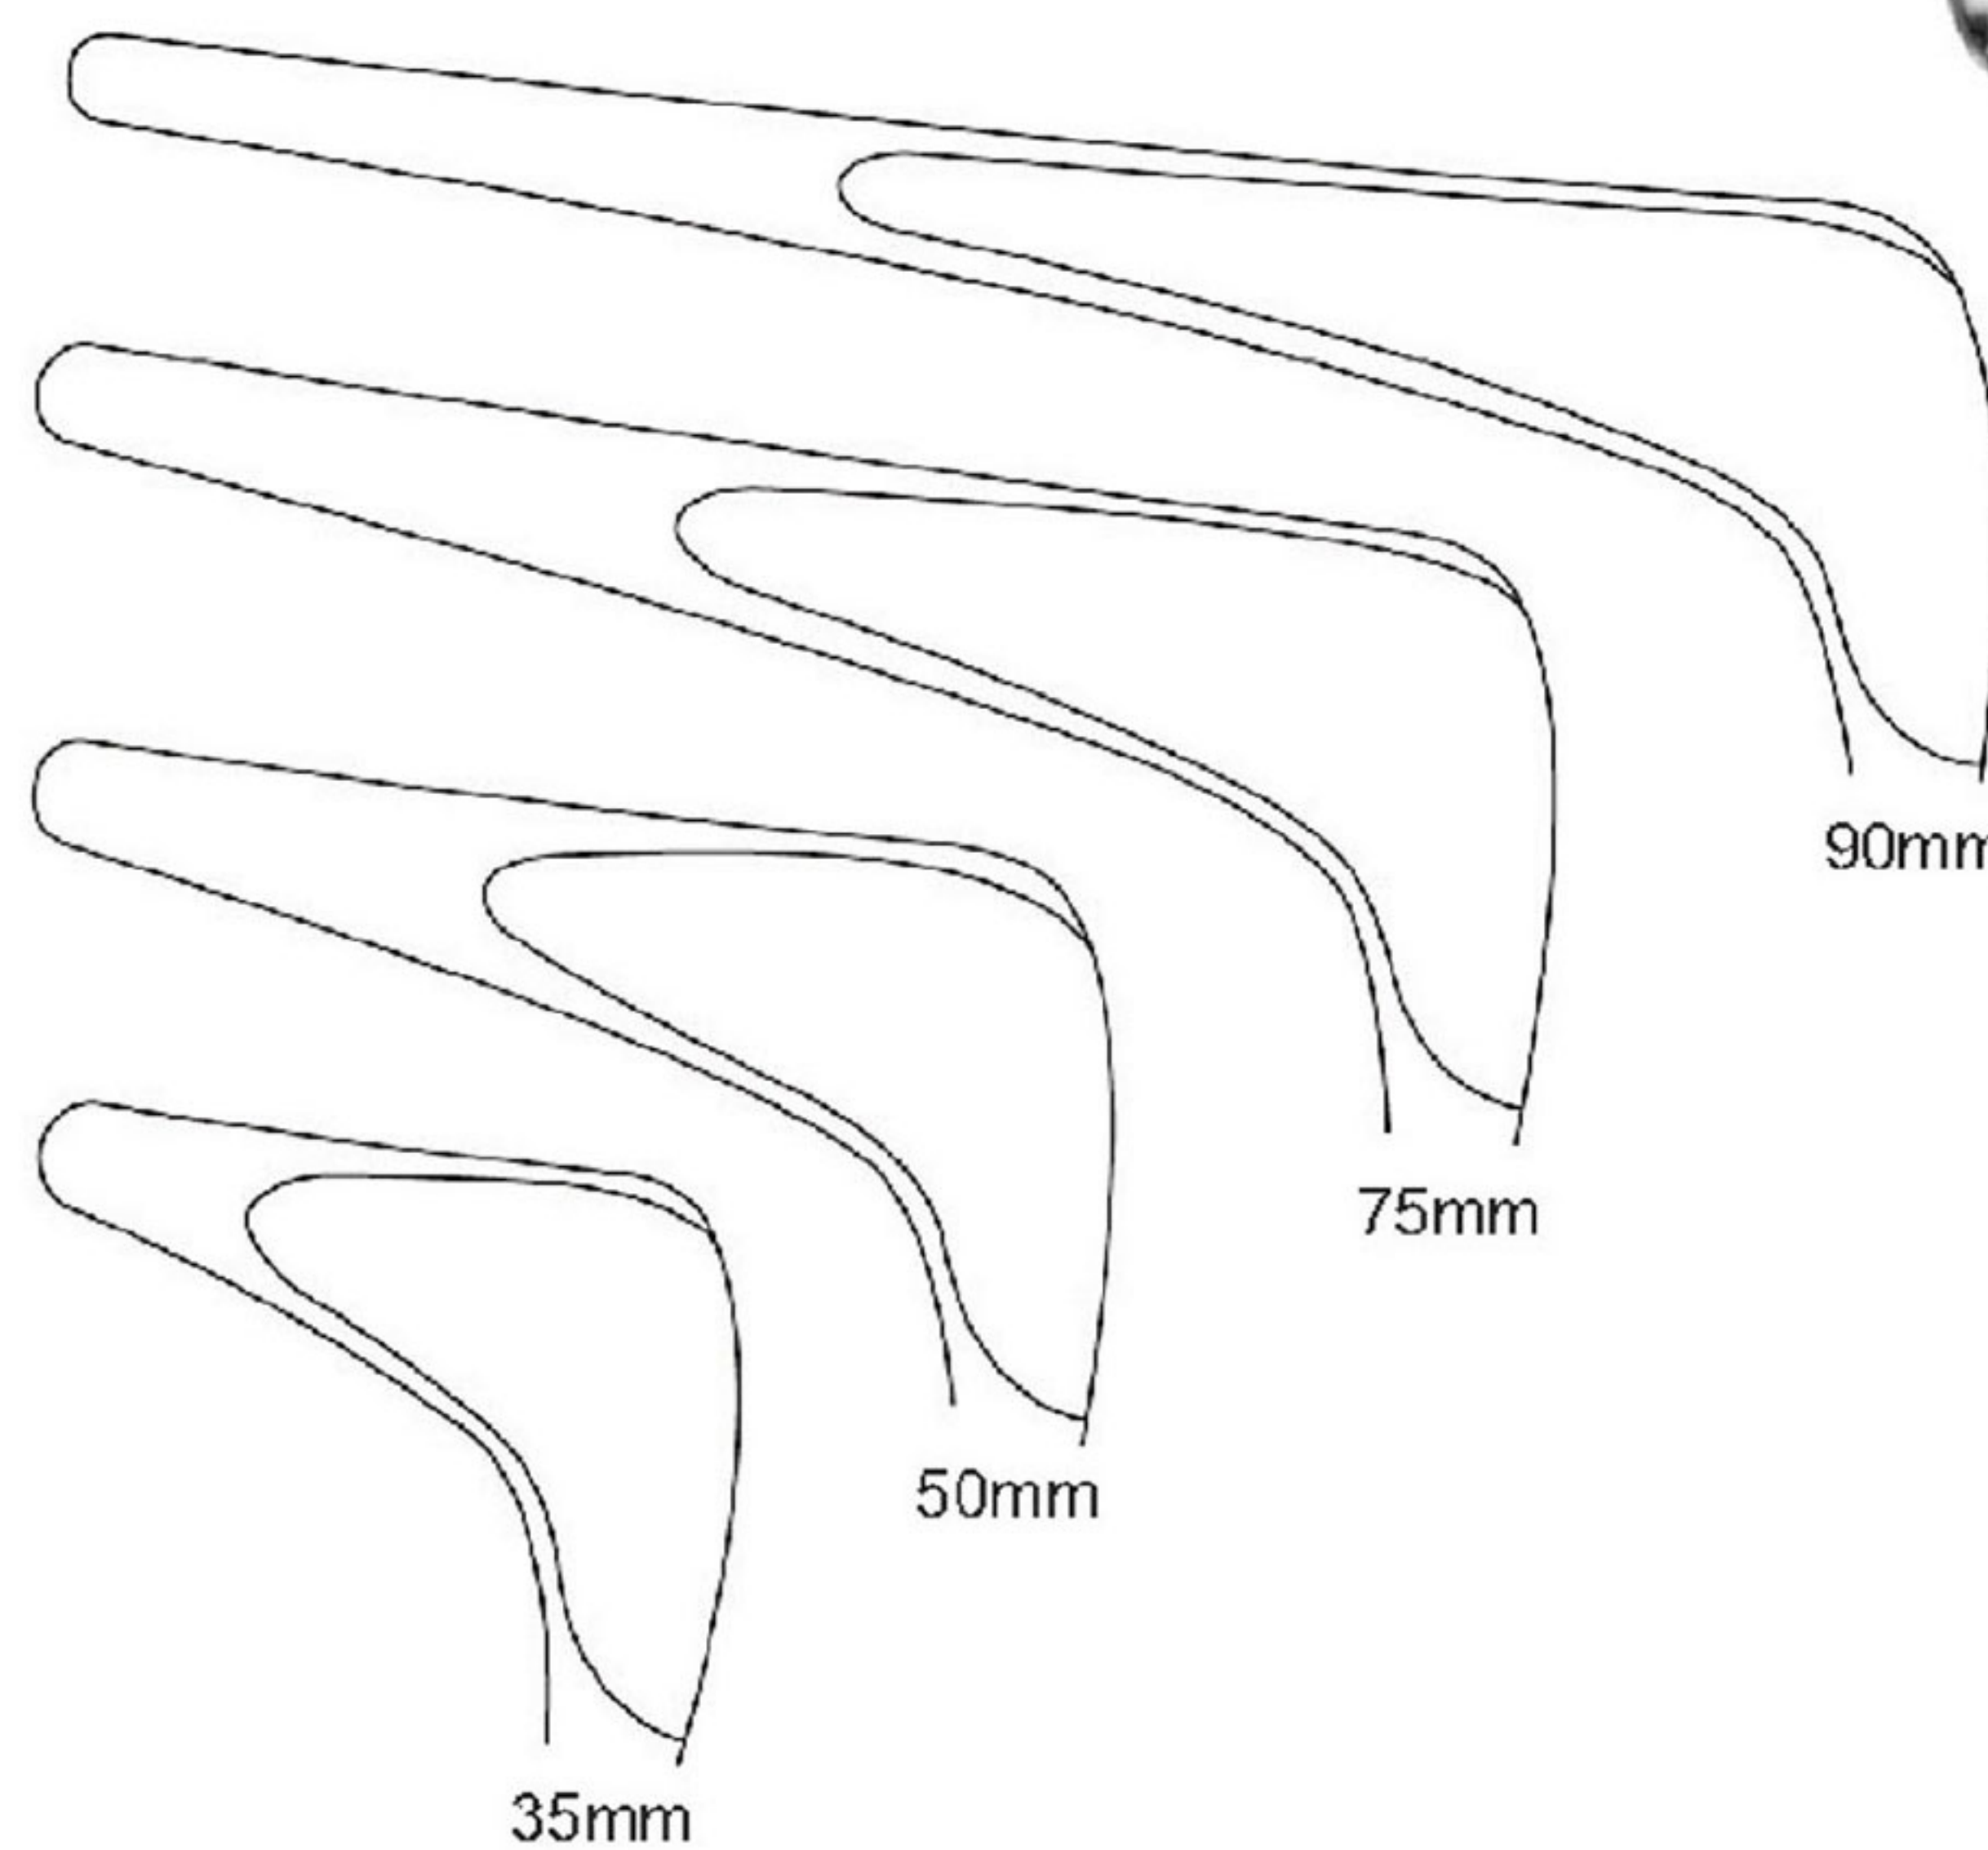

COTTLE
(dull black chromium plated)
14.0cm

OI 22-6617-35
OI 22-6617-50
OI 22-6617-75
OI 22-6617-90