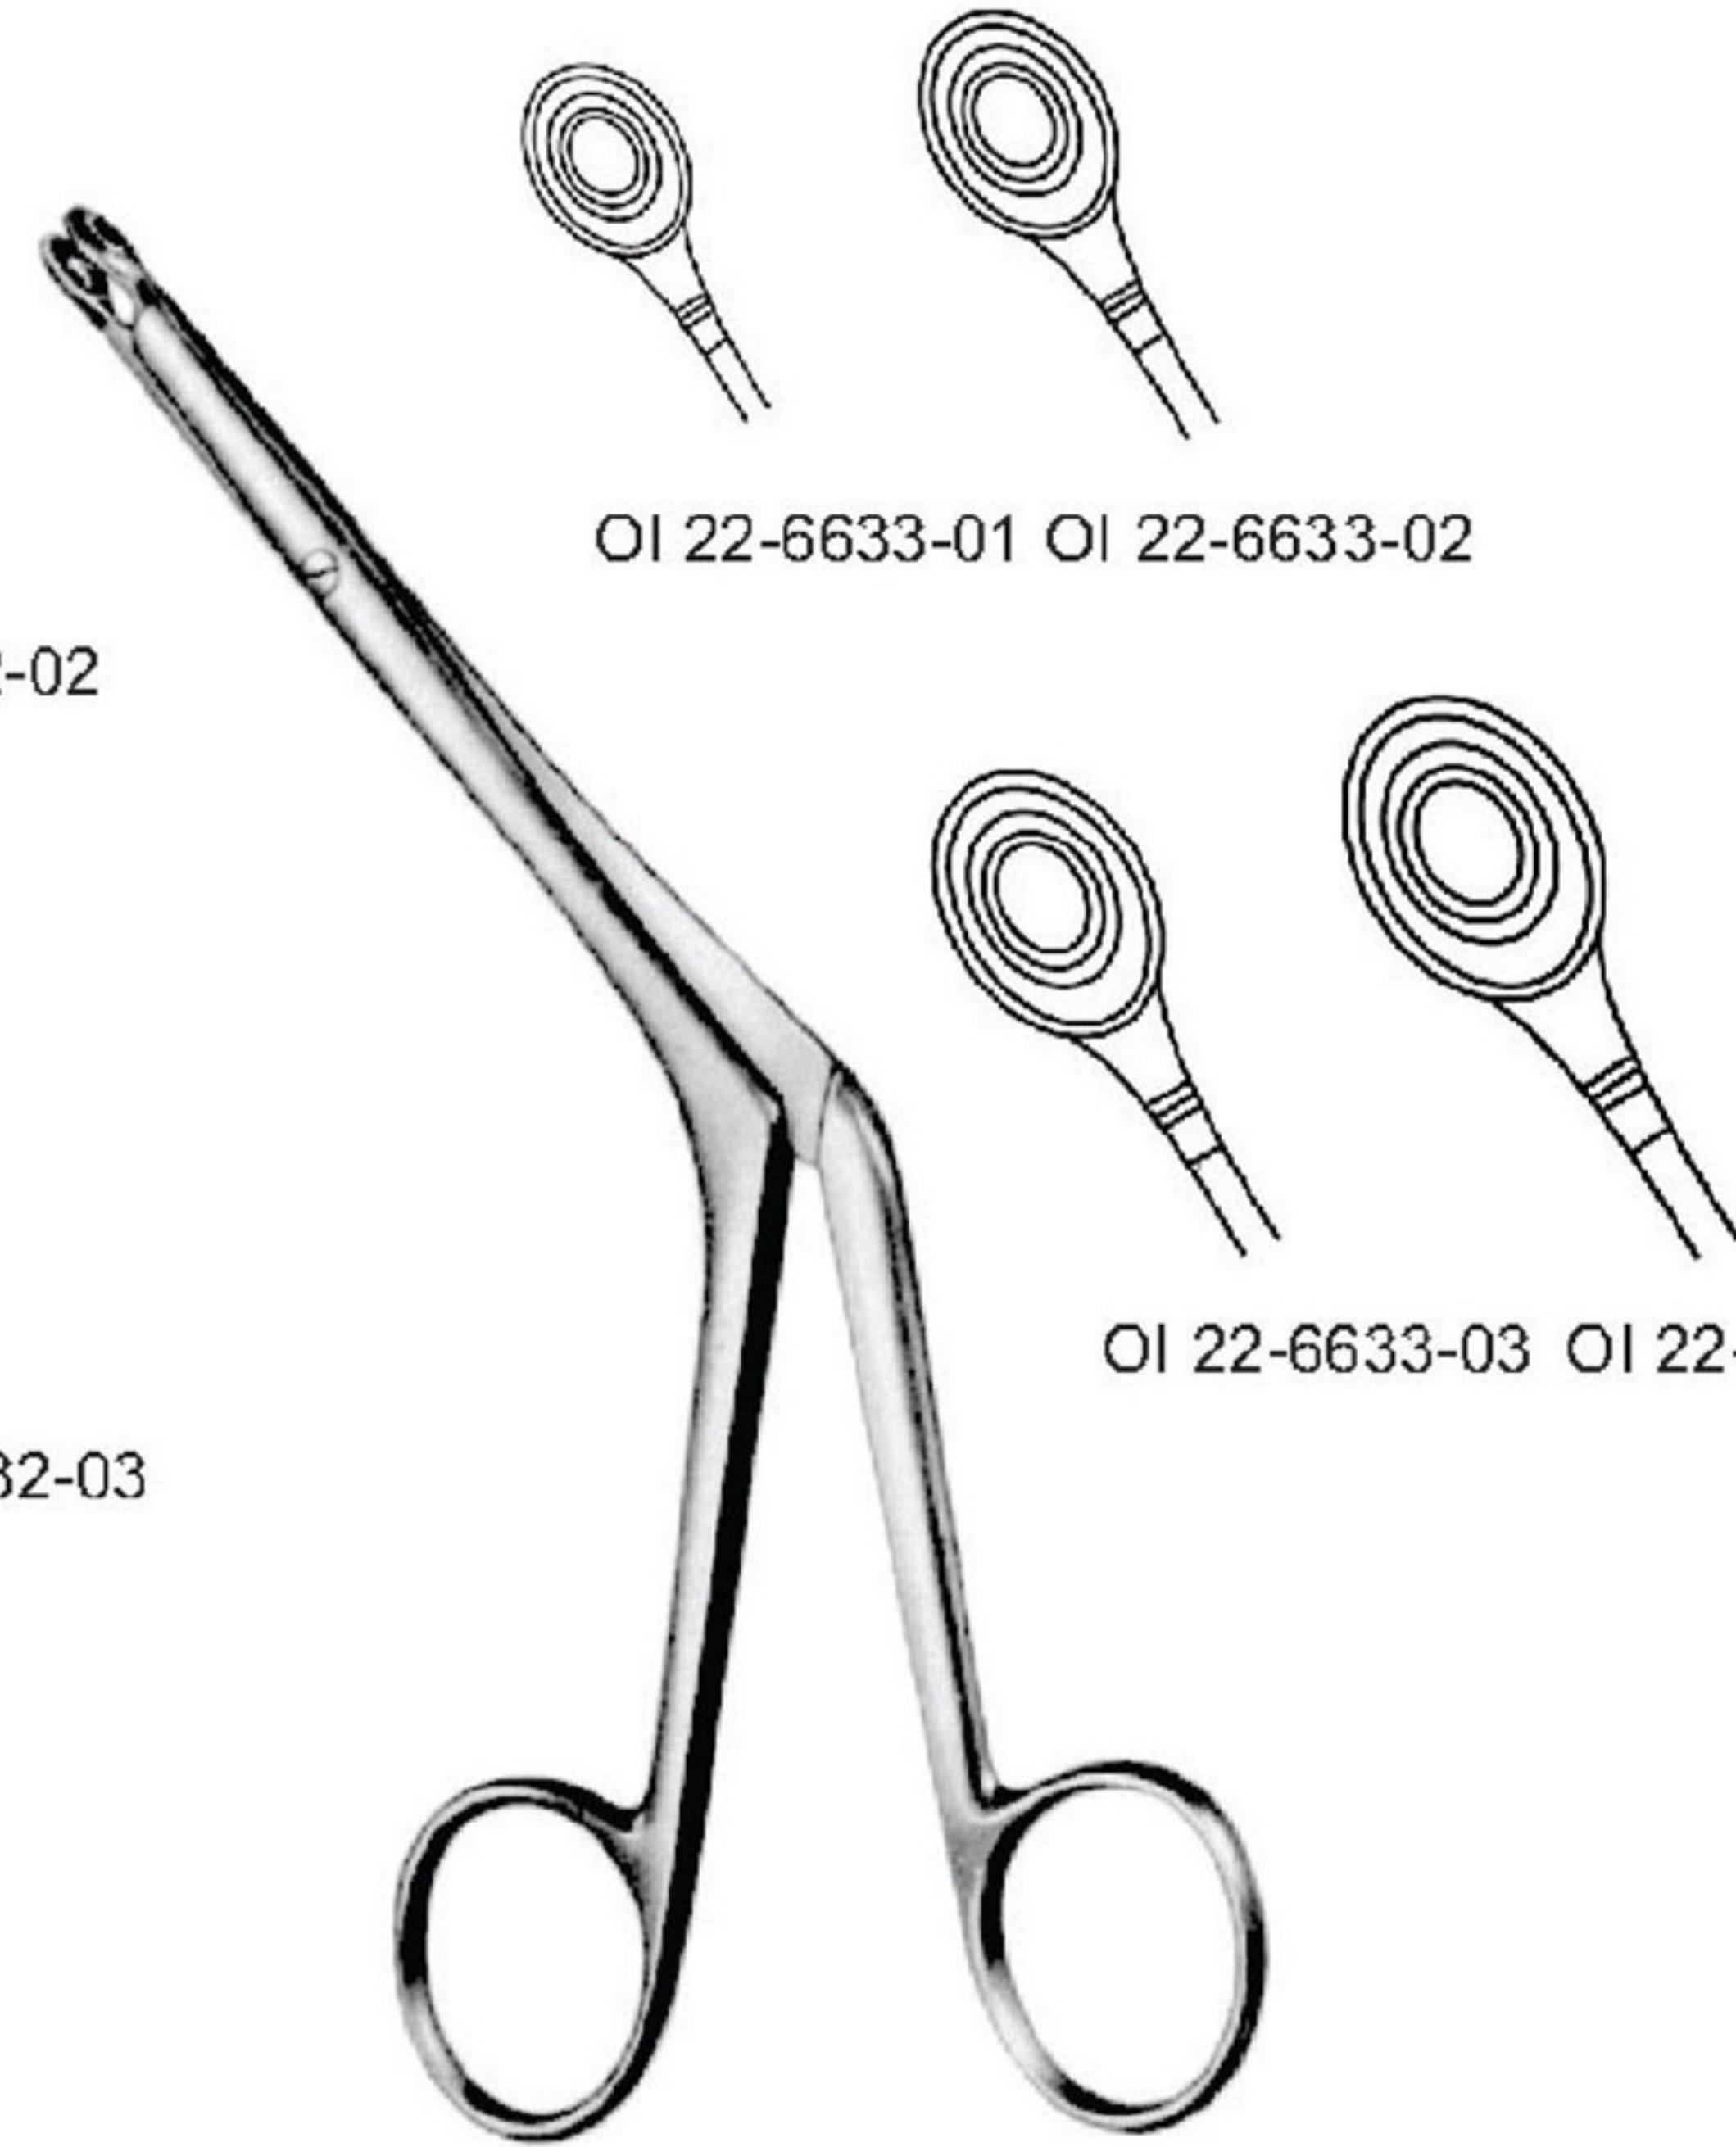

OI 22-6632-01 OI 22-6632-02

OI 22-6632-03

OI 22-6633-01 OI 22-6633-02

OI 22-6633-03 OI 22-6633-04

BRUENINGS
19.0cm