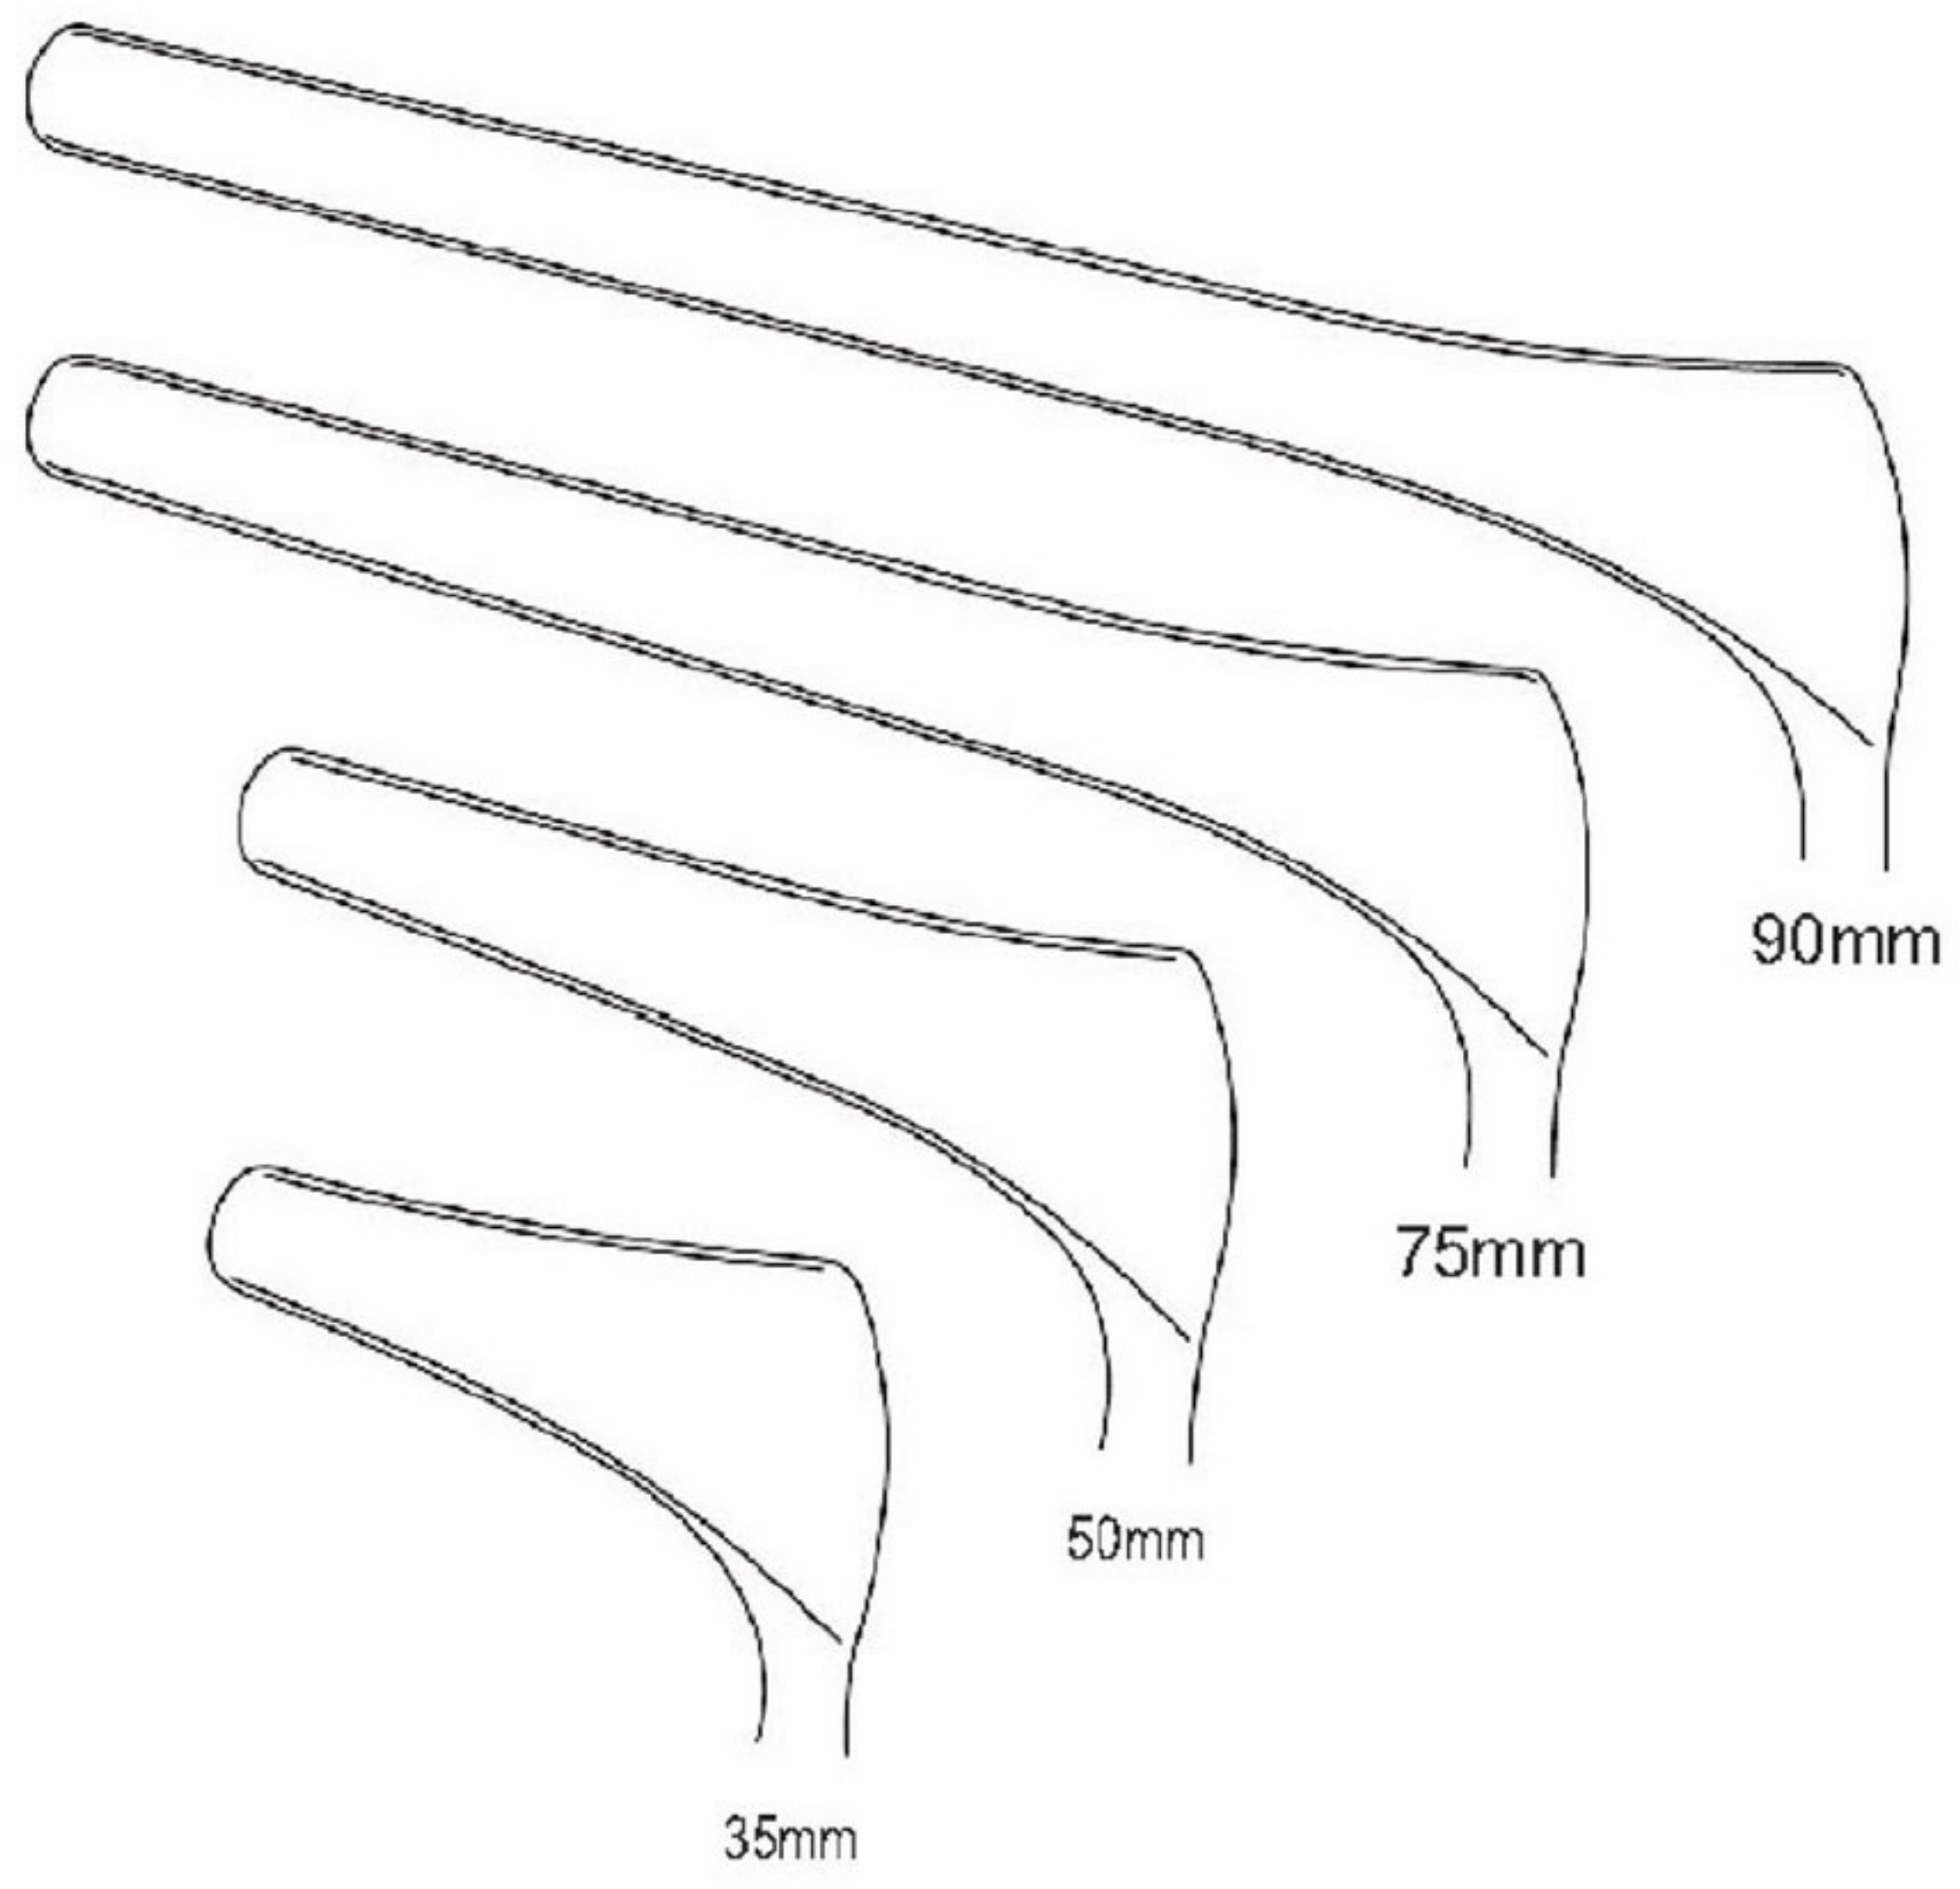

**KILLIAN (with side screw)**  
13.0cm  
OI 22-6614-35  
OI 22-6614-50  
OI 22-6614-75  
OI 22-6614-90

**COTTLE**  
 15.0cm  
 OI 22-6615-35  
 OI 22-6615-50  
 OI 22-6615-75  
 OI 22-6615-90

**COTTLE (with side screw)**  
 15.0cm  
 OI 22-6616-35  
 OI 22-6616-50  
 OI 22-6616-75  
 OI 22-6616-90