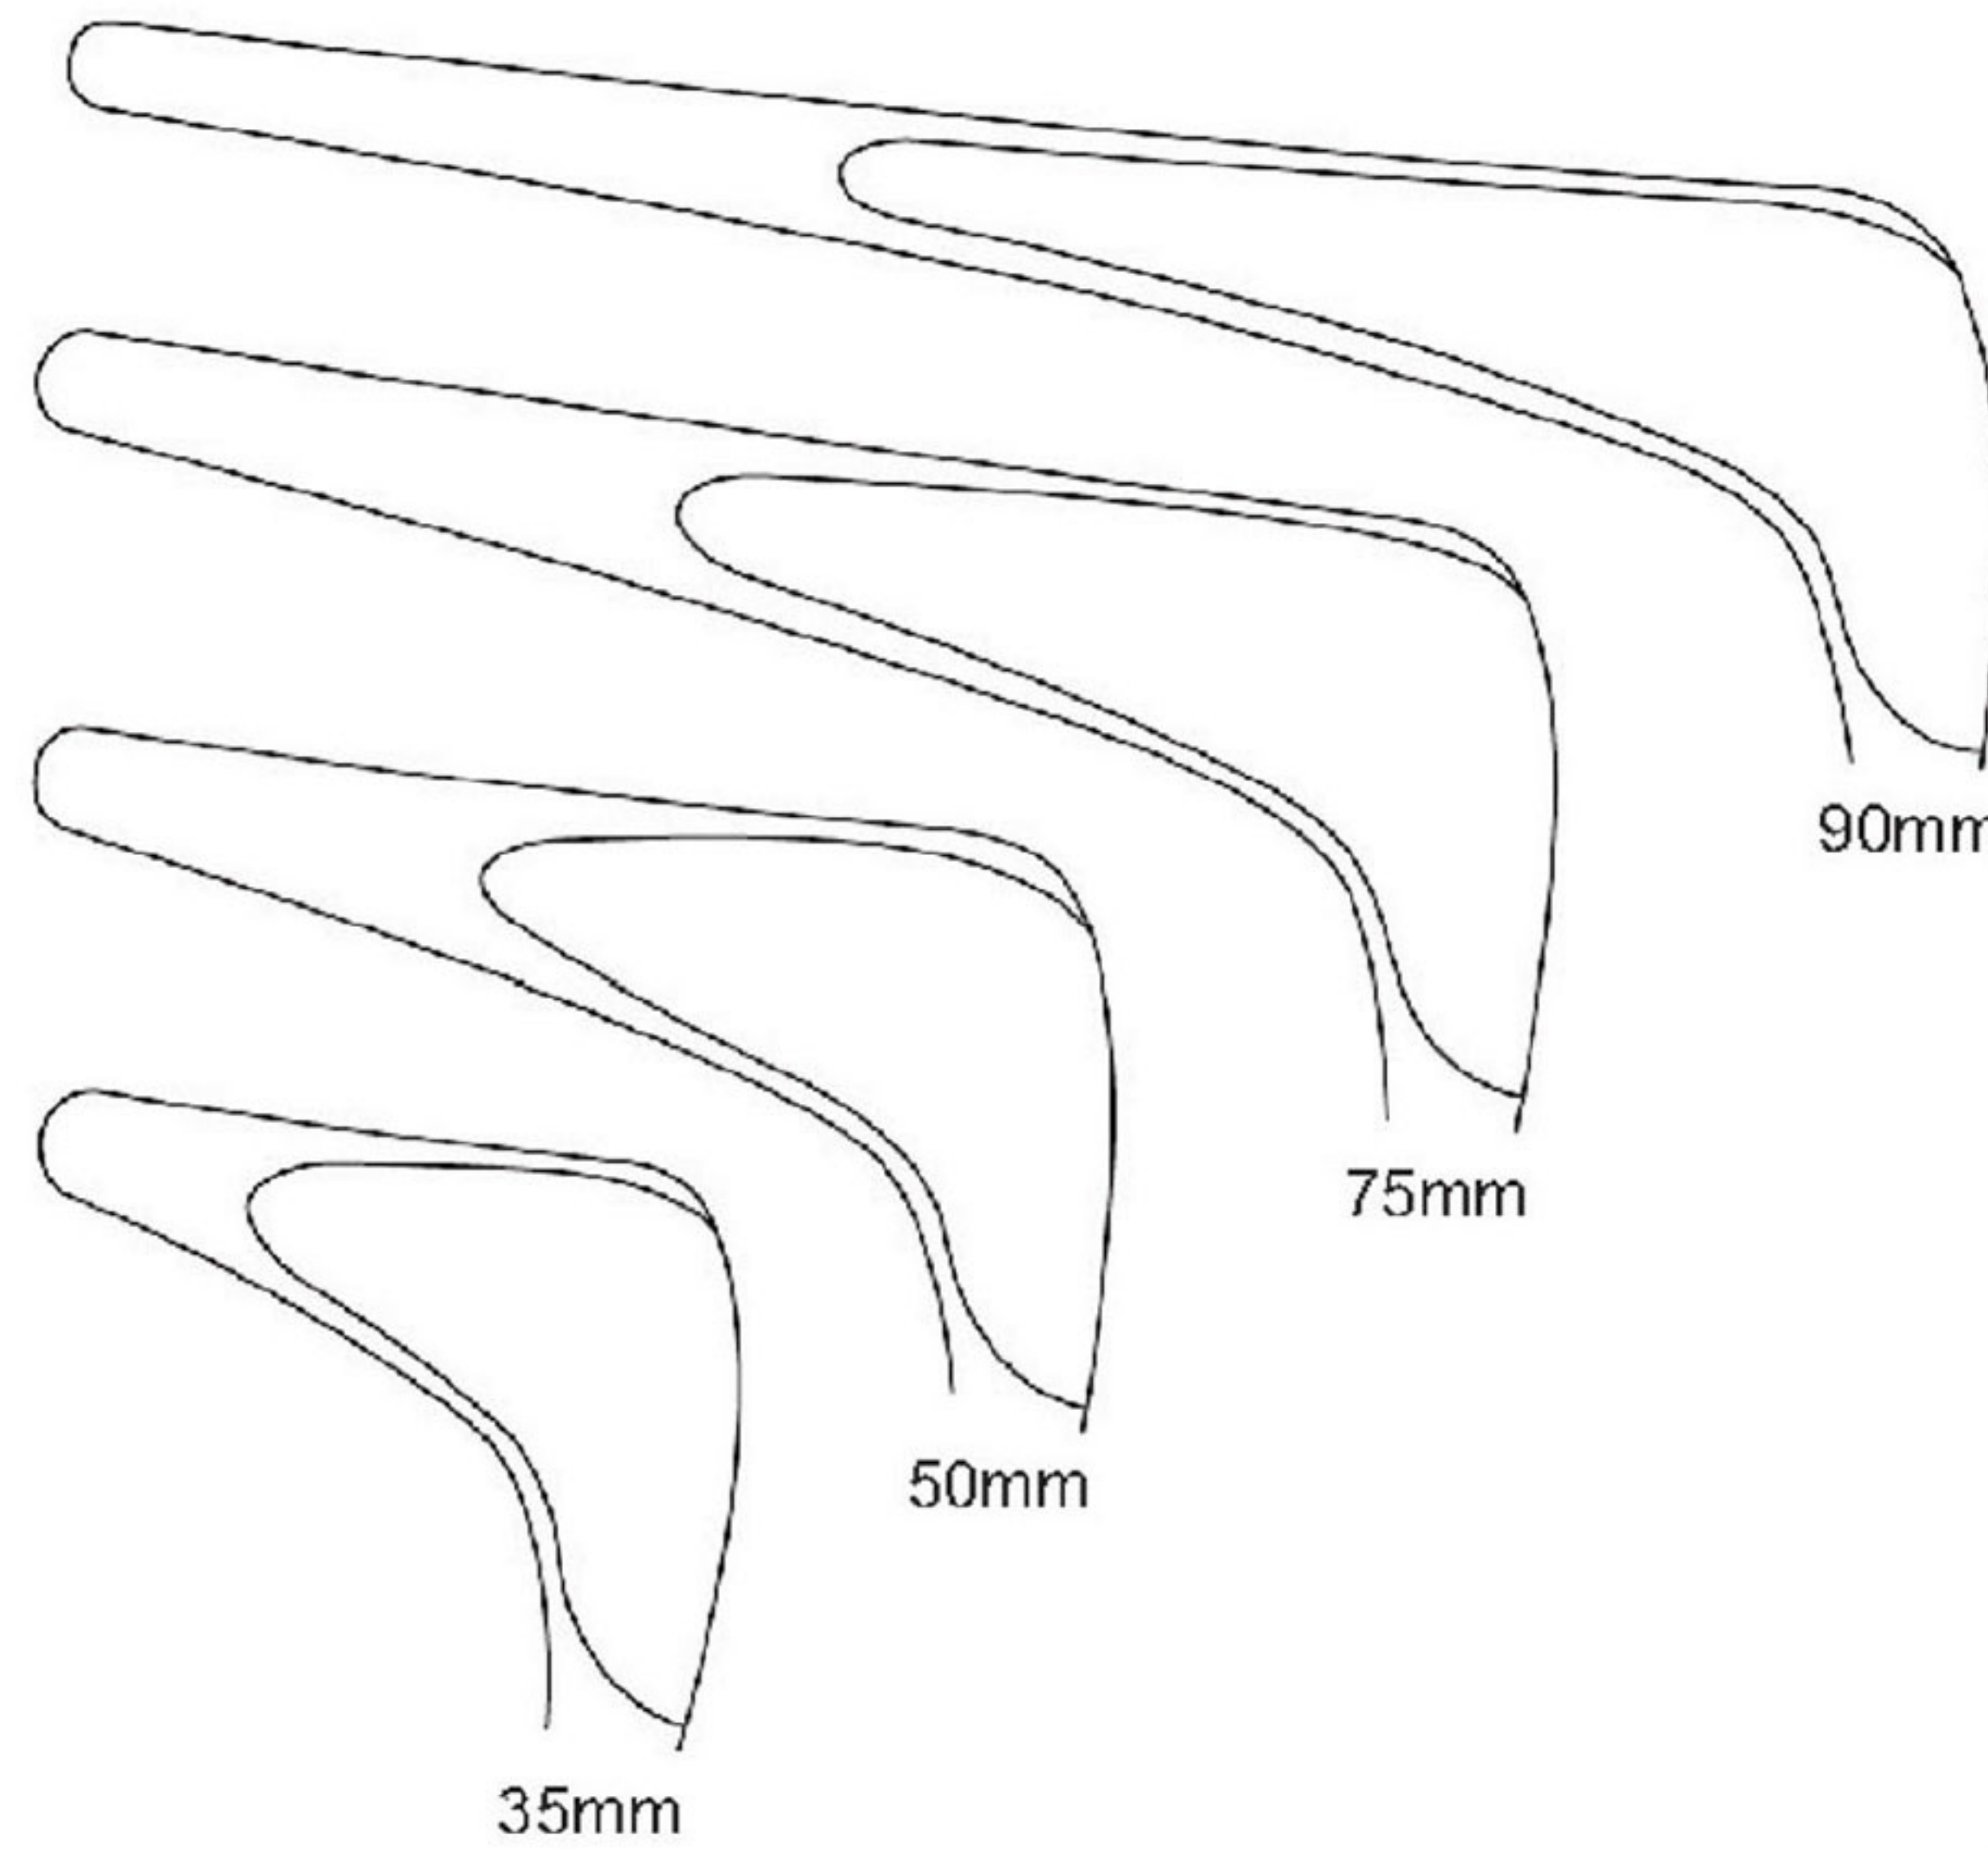

**KILLIAN (with side screw)**  
13.0cm  
OI 22-6614-35  
OI 22-6614-50  
OI 22-6614-75  
OI 22-6614-90

**COTTLE**  
 15.0cm  
 OI 22-6615-35  
 OI 22-6615-50  
 OI 22-6615-75  
 OI 22-6615-90

**COTTLE (with side screw)**  
 15.0cm  
 OI 22-6616-35  
 OI 22-6616-50  
 OI 22-6616-75  
 OI 22-6616-90