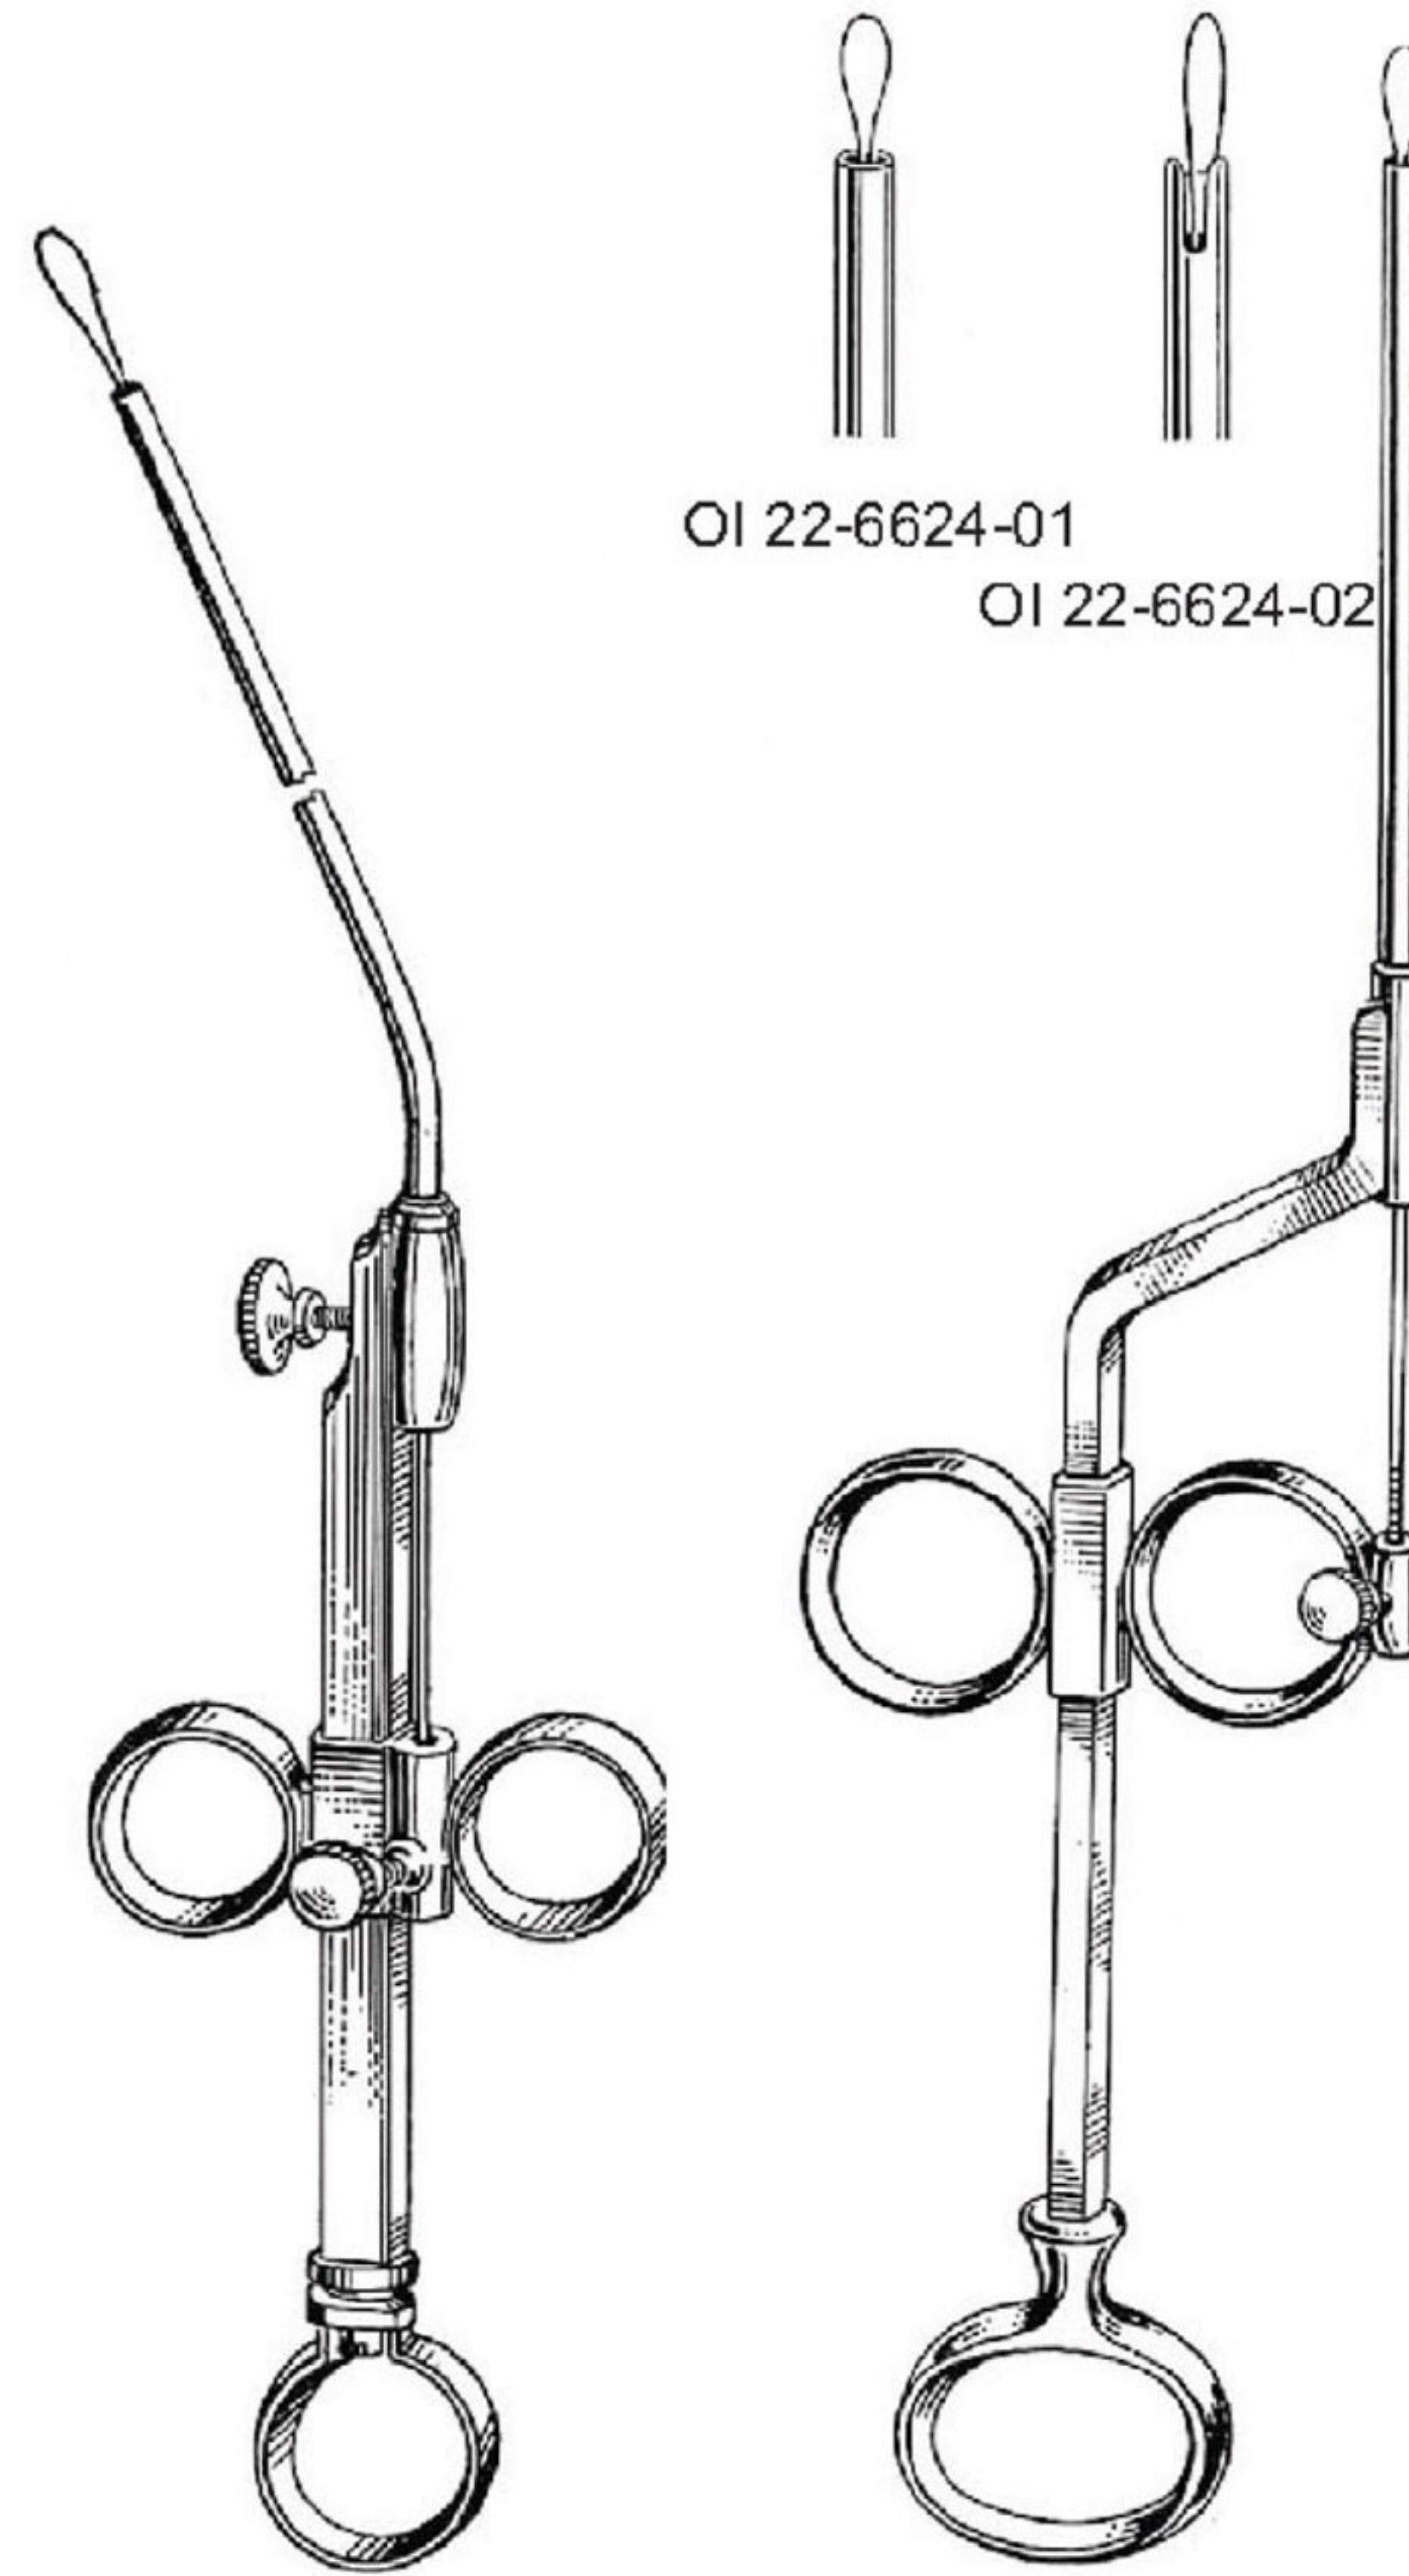

KRAUSE
OI 22-6623-00

GLEGG

OI 22-6624-01
OI 22-6624-02