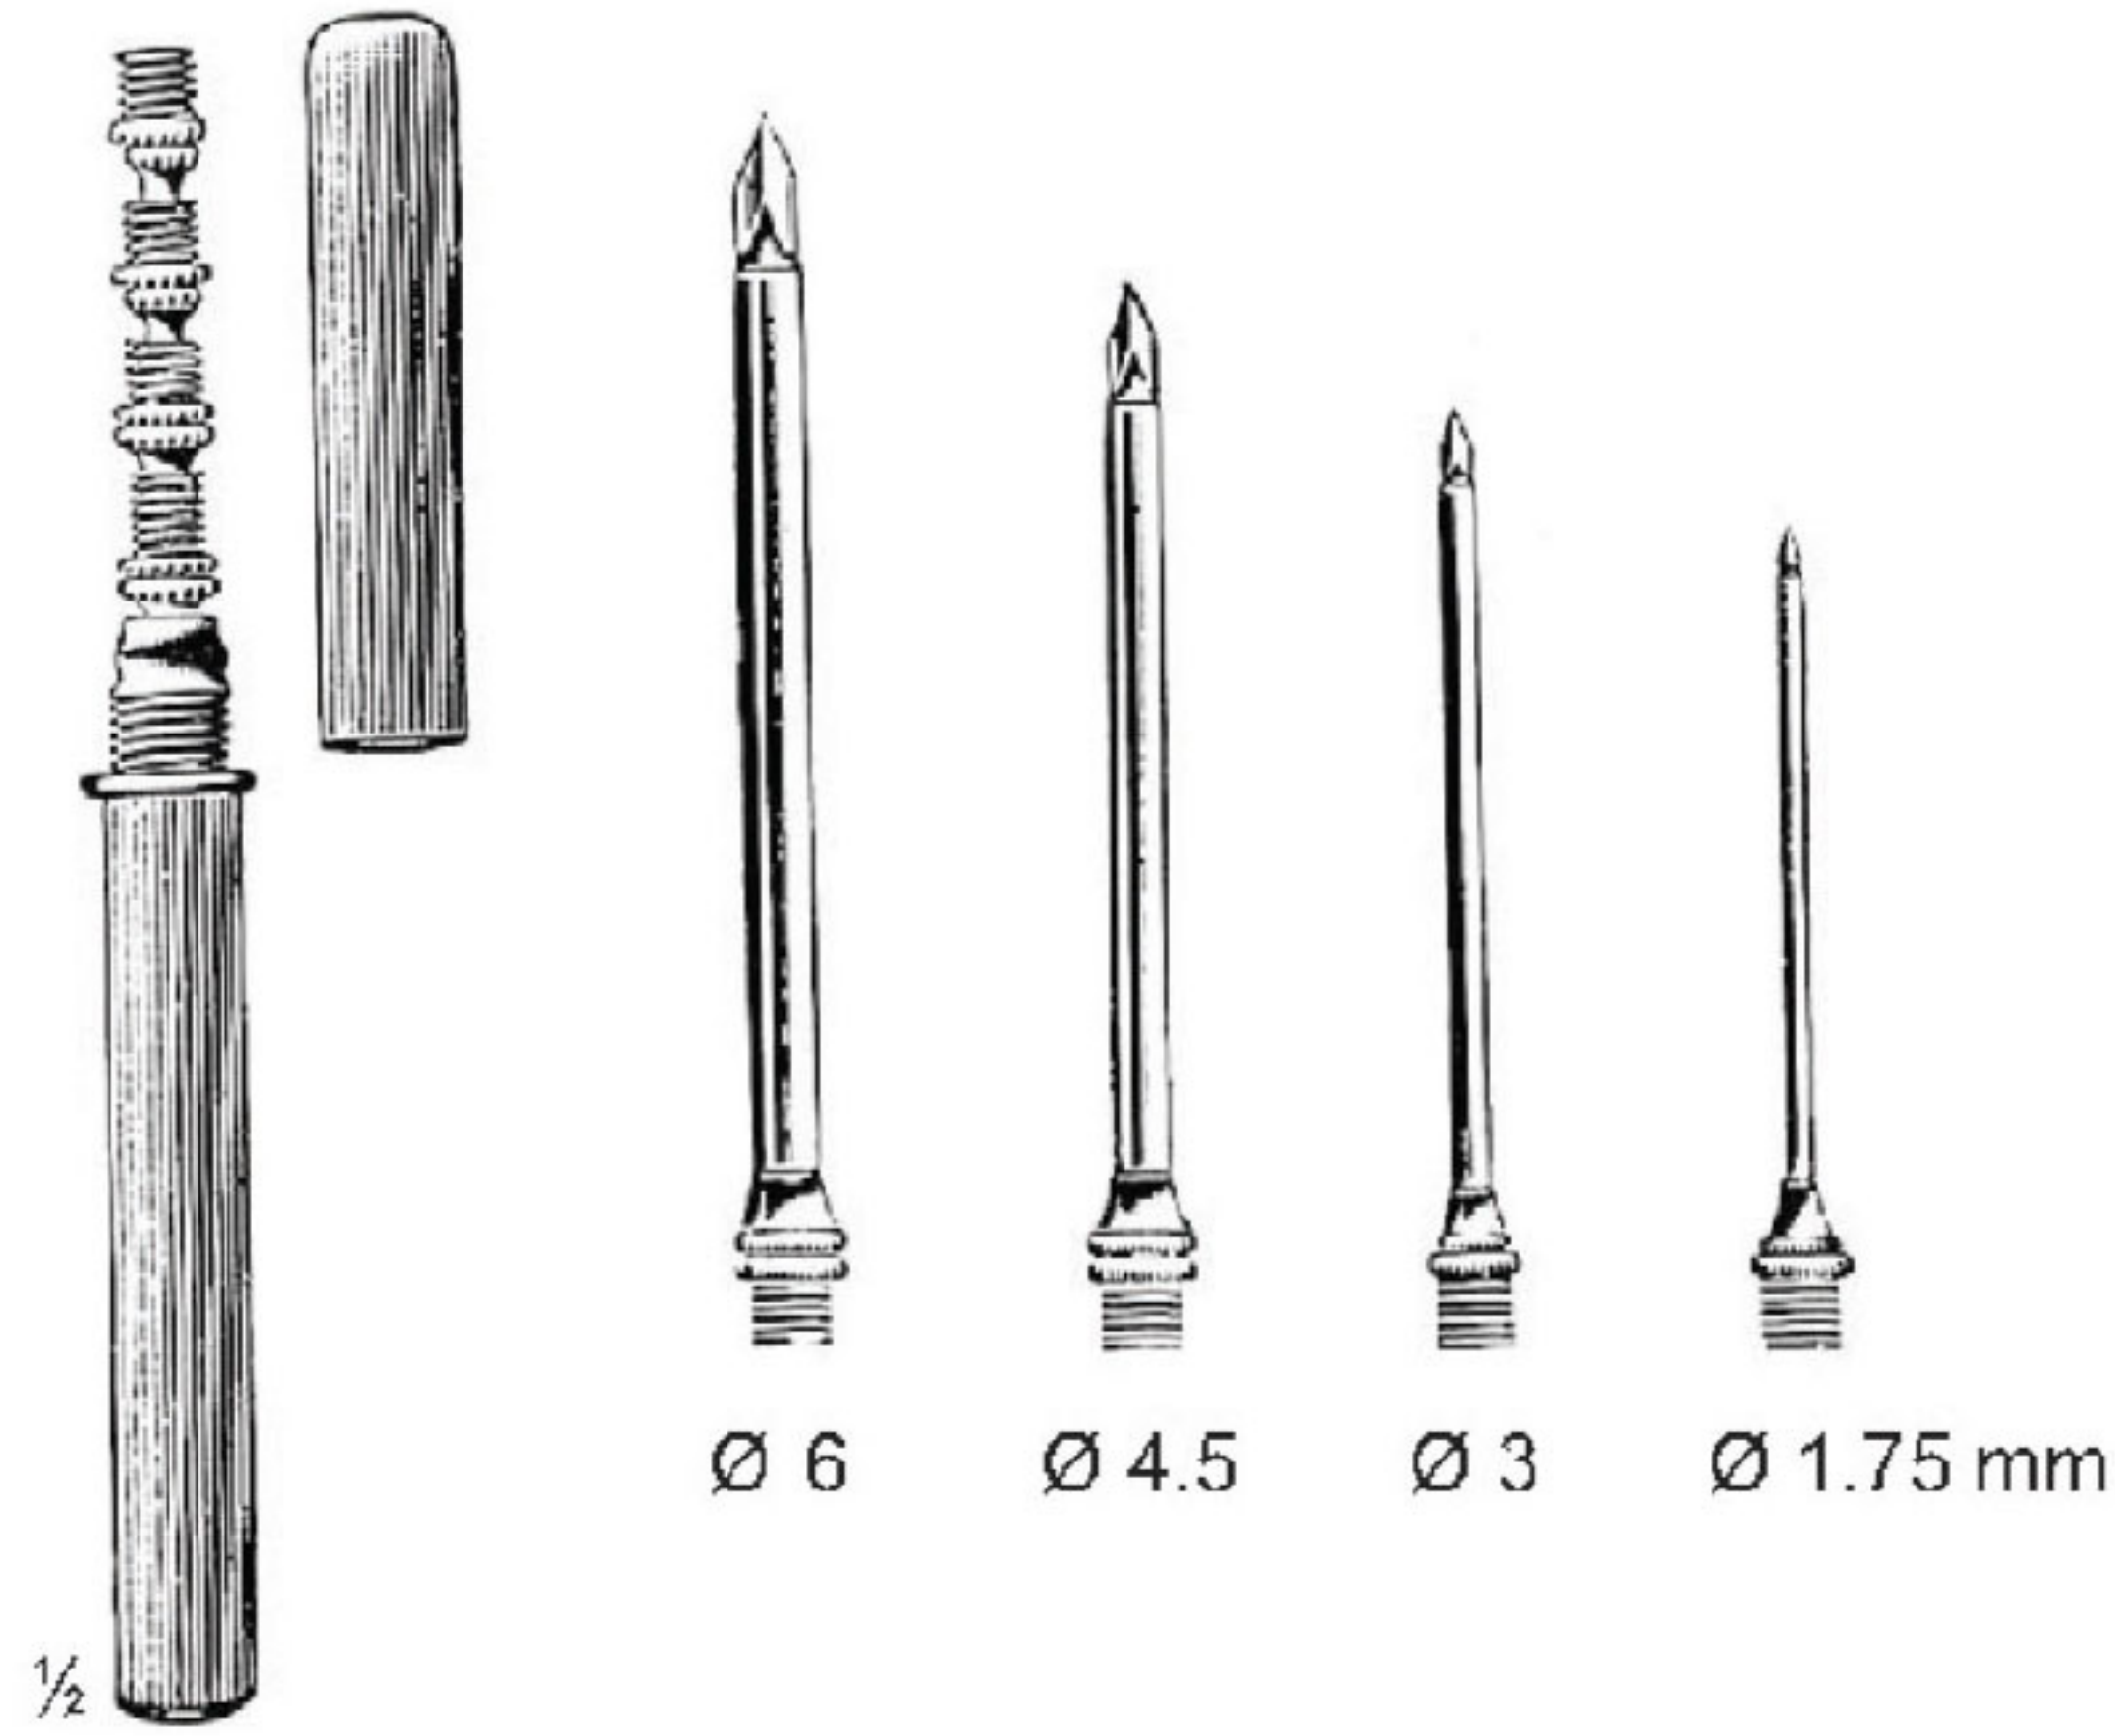

UNIVERSAL
OI 03-1244-30 Set of 3
OI 03-1244-40 Set of 4