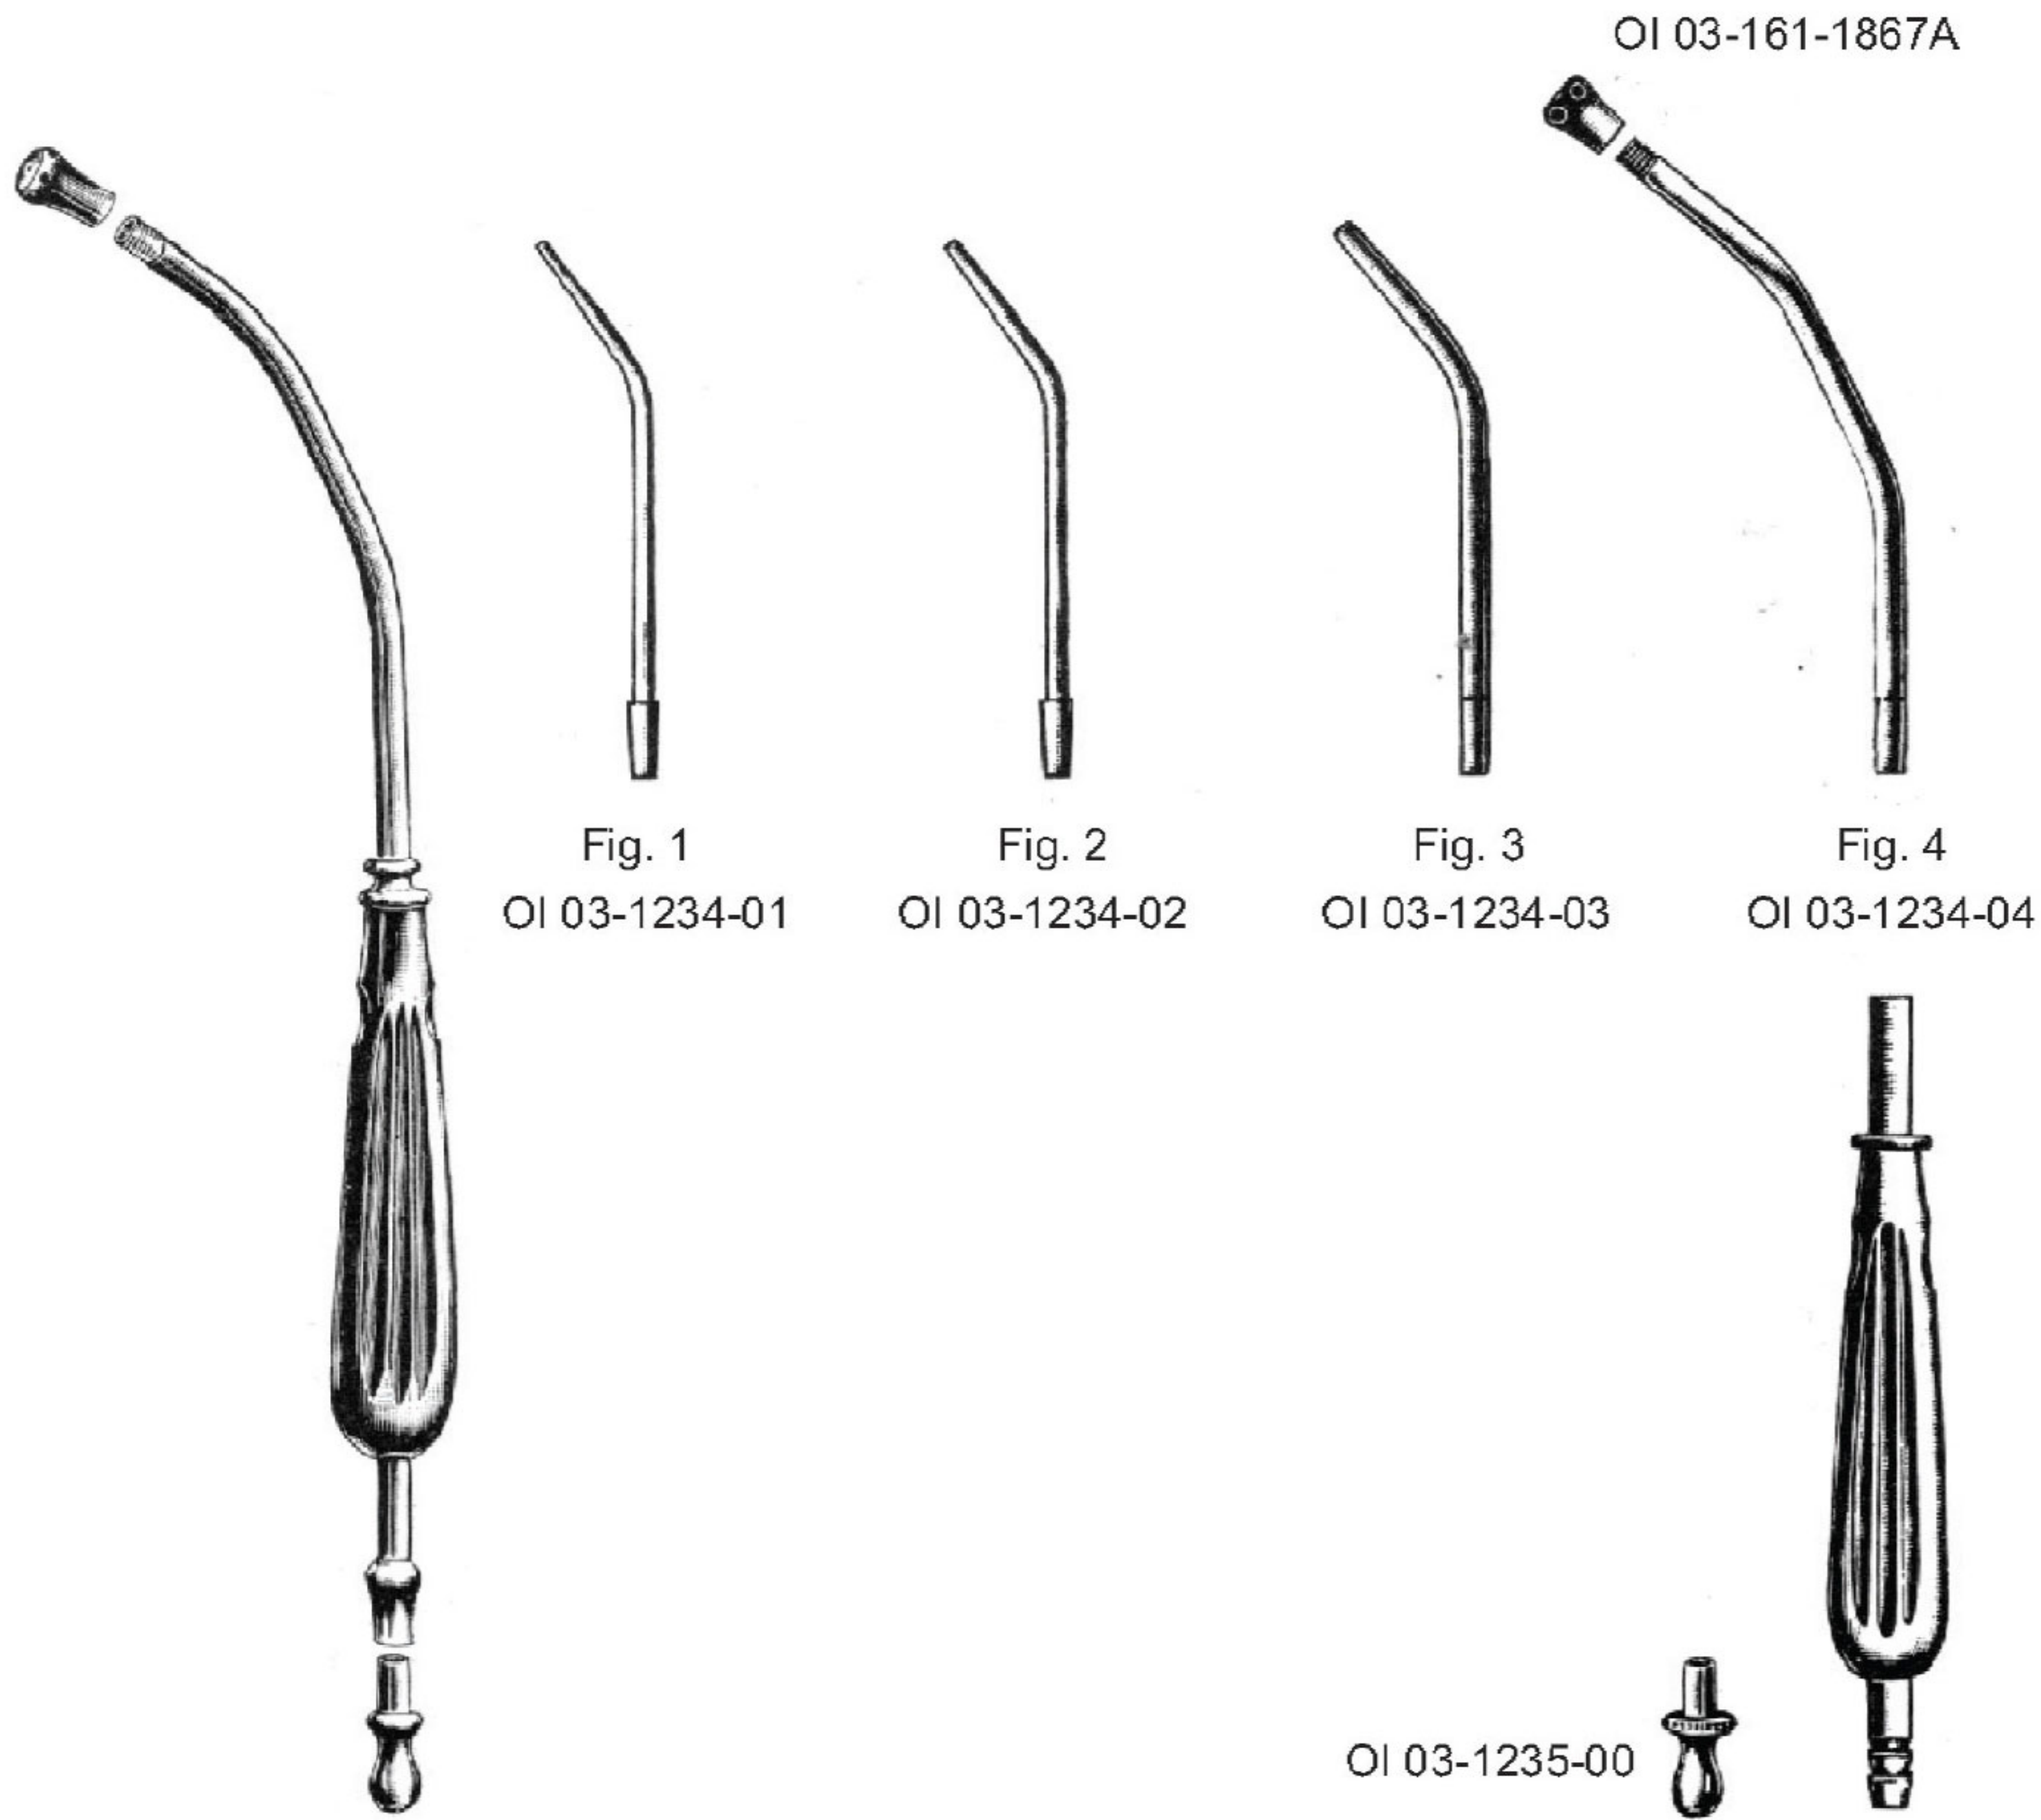

YANKAUER
OI 03-1234-31
31 cm/12 1/4"
with suction tip & connector

YANKAUER
OI 03-1235-31
(complete set)
31 cm/12 1/4"