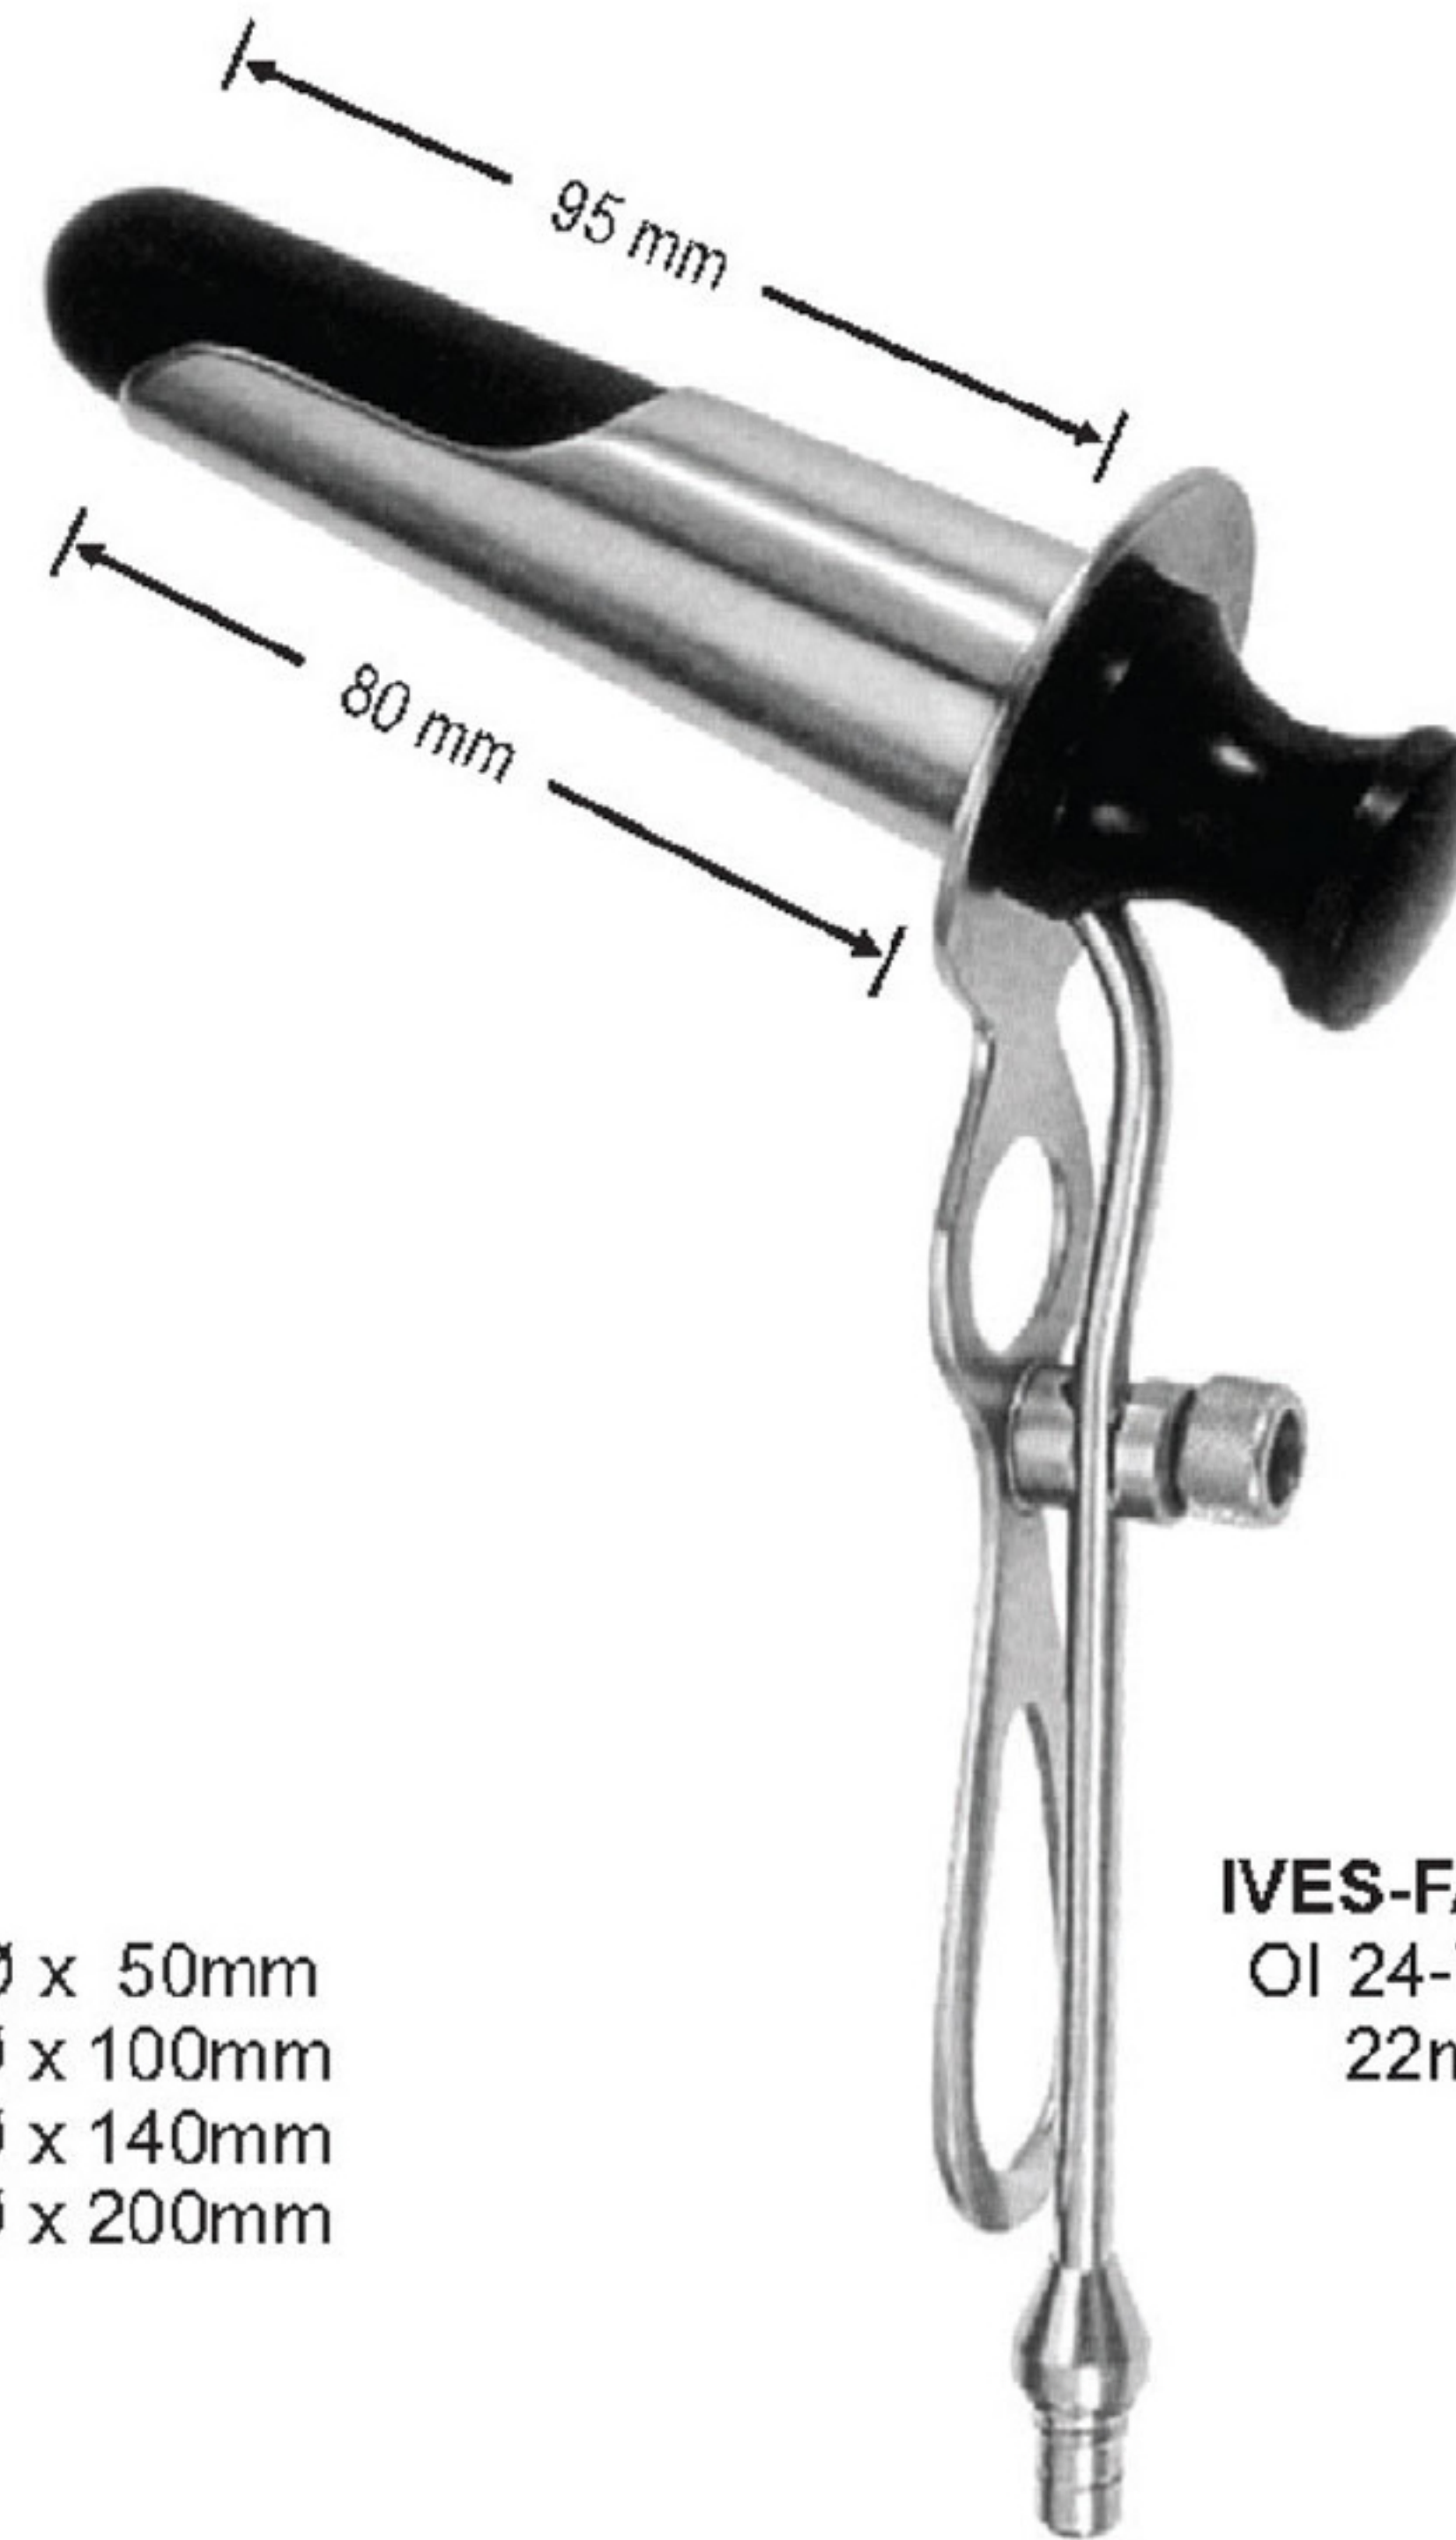

PRATT
 OI 24-7167-21
 21.5cm

RICORD
 OI 24-7168-00

KELLY
OI 24-7169-01 21mm Ø x 50mm
OI 24-7169-02 27mm Ø x 50mm

KELLY
OI 24-7170-01 25mm Ø x 64mm
OI 24-7170-02 22mm Ø x 35mm

GRAEME-ANDERSON
OI 24-7171-00
24mm Ø x 64mm

GABRIEL
OI 24-7172-01 24mm Ø x 64mm
OI 24-7172-02 19mm Ø x 49mm

KELLY

- OI 24-7173-01 22mm Ø x 50mm
- OI 24-7173-02 22mm Ø x 100mm
- OI 24-7173-03 22mm Ø x 140mm
- OI 24-7173-04 22mm Ø x 200mm

IVES-FANSLER