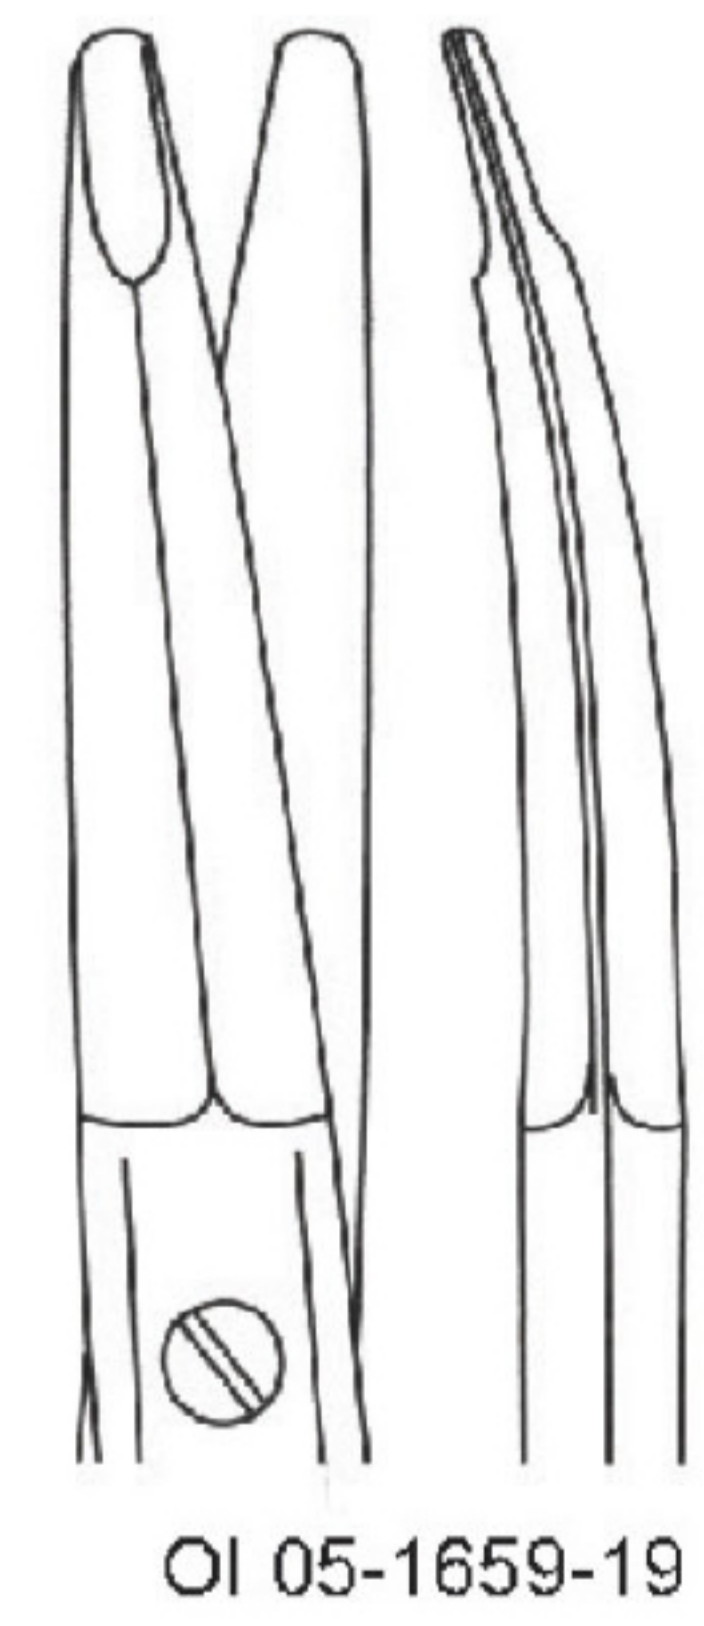

EN Super-Cut Scissors

DE Super-Cut Scheren

ES Tijeras Super-Cut

Page 65 to 74

JAMESON
 OI 05-1653-15 15 cm/5 7/8"

PAR-TYPE
 12 cm/4 3/4"

KAYE FACE LIFT
 OI 05-1656-15 15 cm/5 7/8"
 OI 05-1657-19 19 cm/7 1/2"

GORNEY
 19 cm/7 1/2"

SUPERCUT SCISSORS

Supercut Scissors ● EN
 Supercut Scheren ● DE
 Tijeras Supercut ● ES

05

FREEMANN-KAYE
18 cm/7 1/8"

OI 05-1660-18

OI 05-1661-18

FREEMANN-KAYE
 OI 05-1662-19 19 cm/7 1/2"
 OI 05-1662-23 23 cm/9"

FREEMANN-GORNEY
 OI 05-1663-19 19 cm/7 1/2"
 OI 05-1663-23 23 cm/9"

LISTER
 OI 05-1664-14 14 cm/5 1/2"
 OI 05-1664-18 18 cm/7 1/8"
 OI 05-1664-20 20 cm/7 7/8"

STANDARD
 OI 05-1601-14 14.5 cm/5 3/4"

STANDARD
 OI 05-1602-14 14.5 cm/5 3/4"

MAYO
 OI 05-1603-14 14.5 cm/5 3/4"
 OI 05-1603-17 17 cm/6 3/4"
 OI 05-1603-23 23 cm/9"

MAYO
 OI 05-1604-14 14.5 cm/5 3/4"
 OI 05-1604-17 17 cm/6 3/4"
 OI 05-1604-23 23 cm/9"

MAYO-STILLE
 OI 05-1605-15 15 cm/5 7/8"
 OI 05-1605-17 17 cm/6 3/4"