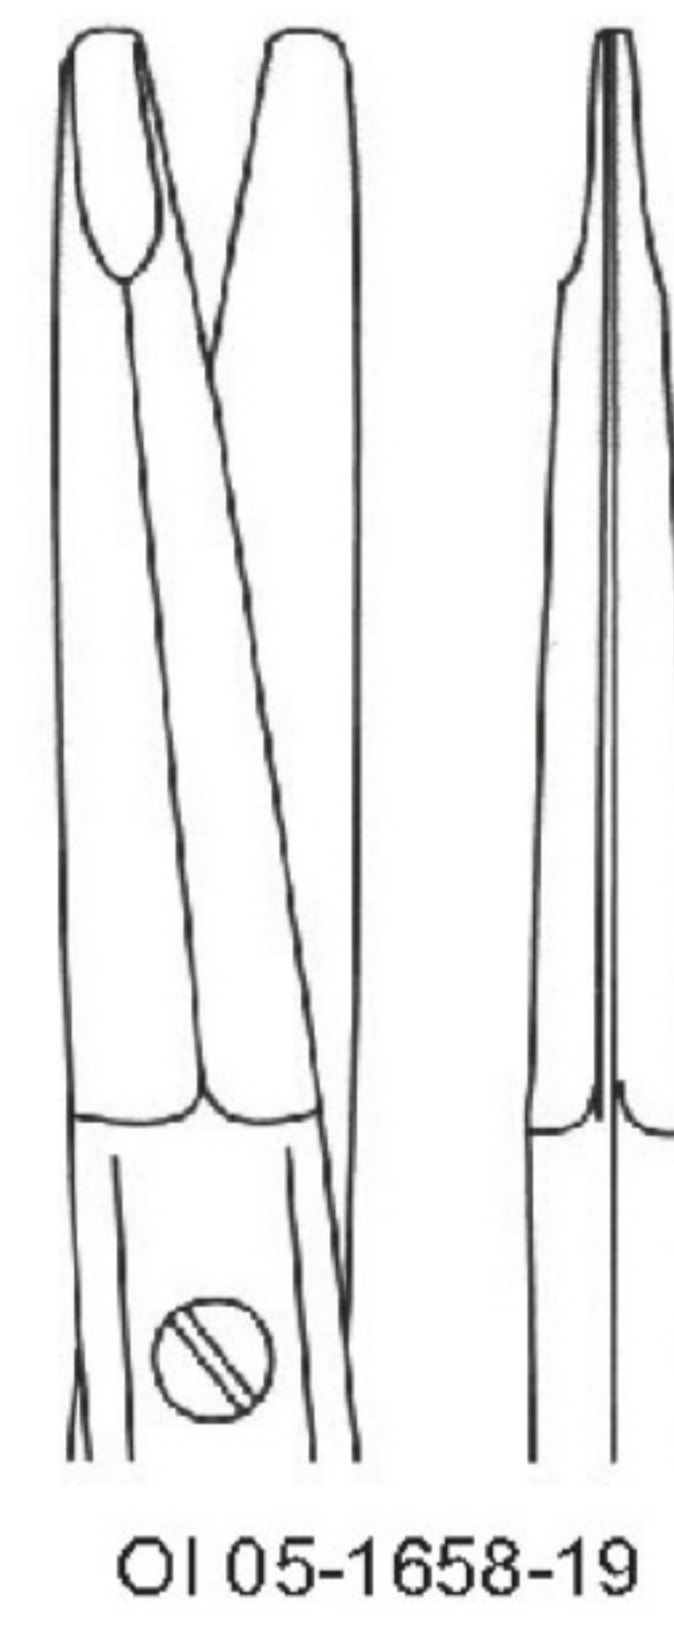

EN Super-Cut Scissors

DE Super-Cut Scheren

ES Tijeras Super-Cut

Page 65 to 74

JAMESON
 OI 05-1653-15 15 cm/5 7/8"

PAR-TYPE
 12 cm/4 3/4"

KAYE FACE LIFT
 OI 05-1656-15 15 cm/5 7/8"
 OI 05-1657-19 19 cm/7 1/2"

GORNEY
 19 cm/7 1/2"

SUPERCUT SCISSORS

Supercut Scissors ● EN
 Supercut Scheren ● DE
 Tijeras Supercut ● ES

05

FREEMANN-KAYE
18 cm/7 1/8"

OI 05-1660-18

OI 05-1661-18

FREEMANN-KAYE
 OI 05-1662-19 19 cm/7 1/2"
 OI 05-1662-23 23 cm/9"

FREEMANN-GORNEY
 OI 05-1663-19 19 cm/7 1/2"
 OI 05-1663-23 23 cm/9"

LISTER
 OI 05-1664-14 14 cm/5 1/2"
 OI 05-1664-18 18 cm/7 1/8"
 OI 05-1664-20 20 cm/7 7/8"

STANDARD
 OI 05-1601-14 14.5 cm/5 3/4"

STANDARD
 OI 05-1602-14 14.5 cm/5 3/4"

MAYO
 OI 05-1603-14 14.5 cm/5 3/4"
 OI 05-1603-17 17 cm/6 3/4"
 OI 05-1603-23 23 cm/9"

MAYO
 OI 05-1604-14 14.5 cm/5 3/4"
 OI 05-1604-17 17 cm/6 3/4"
 OI 05-1604-23 23 cm/9"

MAYO-STILLE
 OI 05-1605-15 15 cm/5 7/8"
 OI 05-1605-17 17 cm/6 3/4"