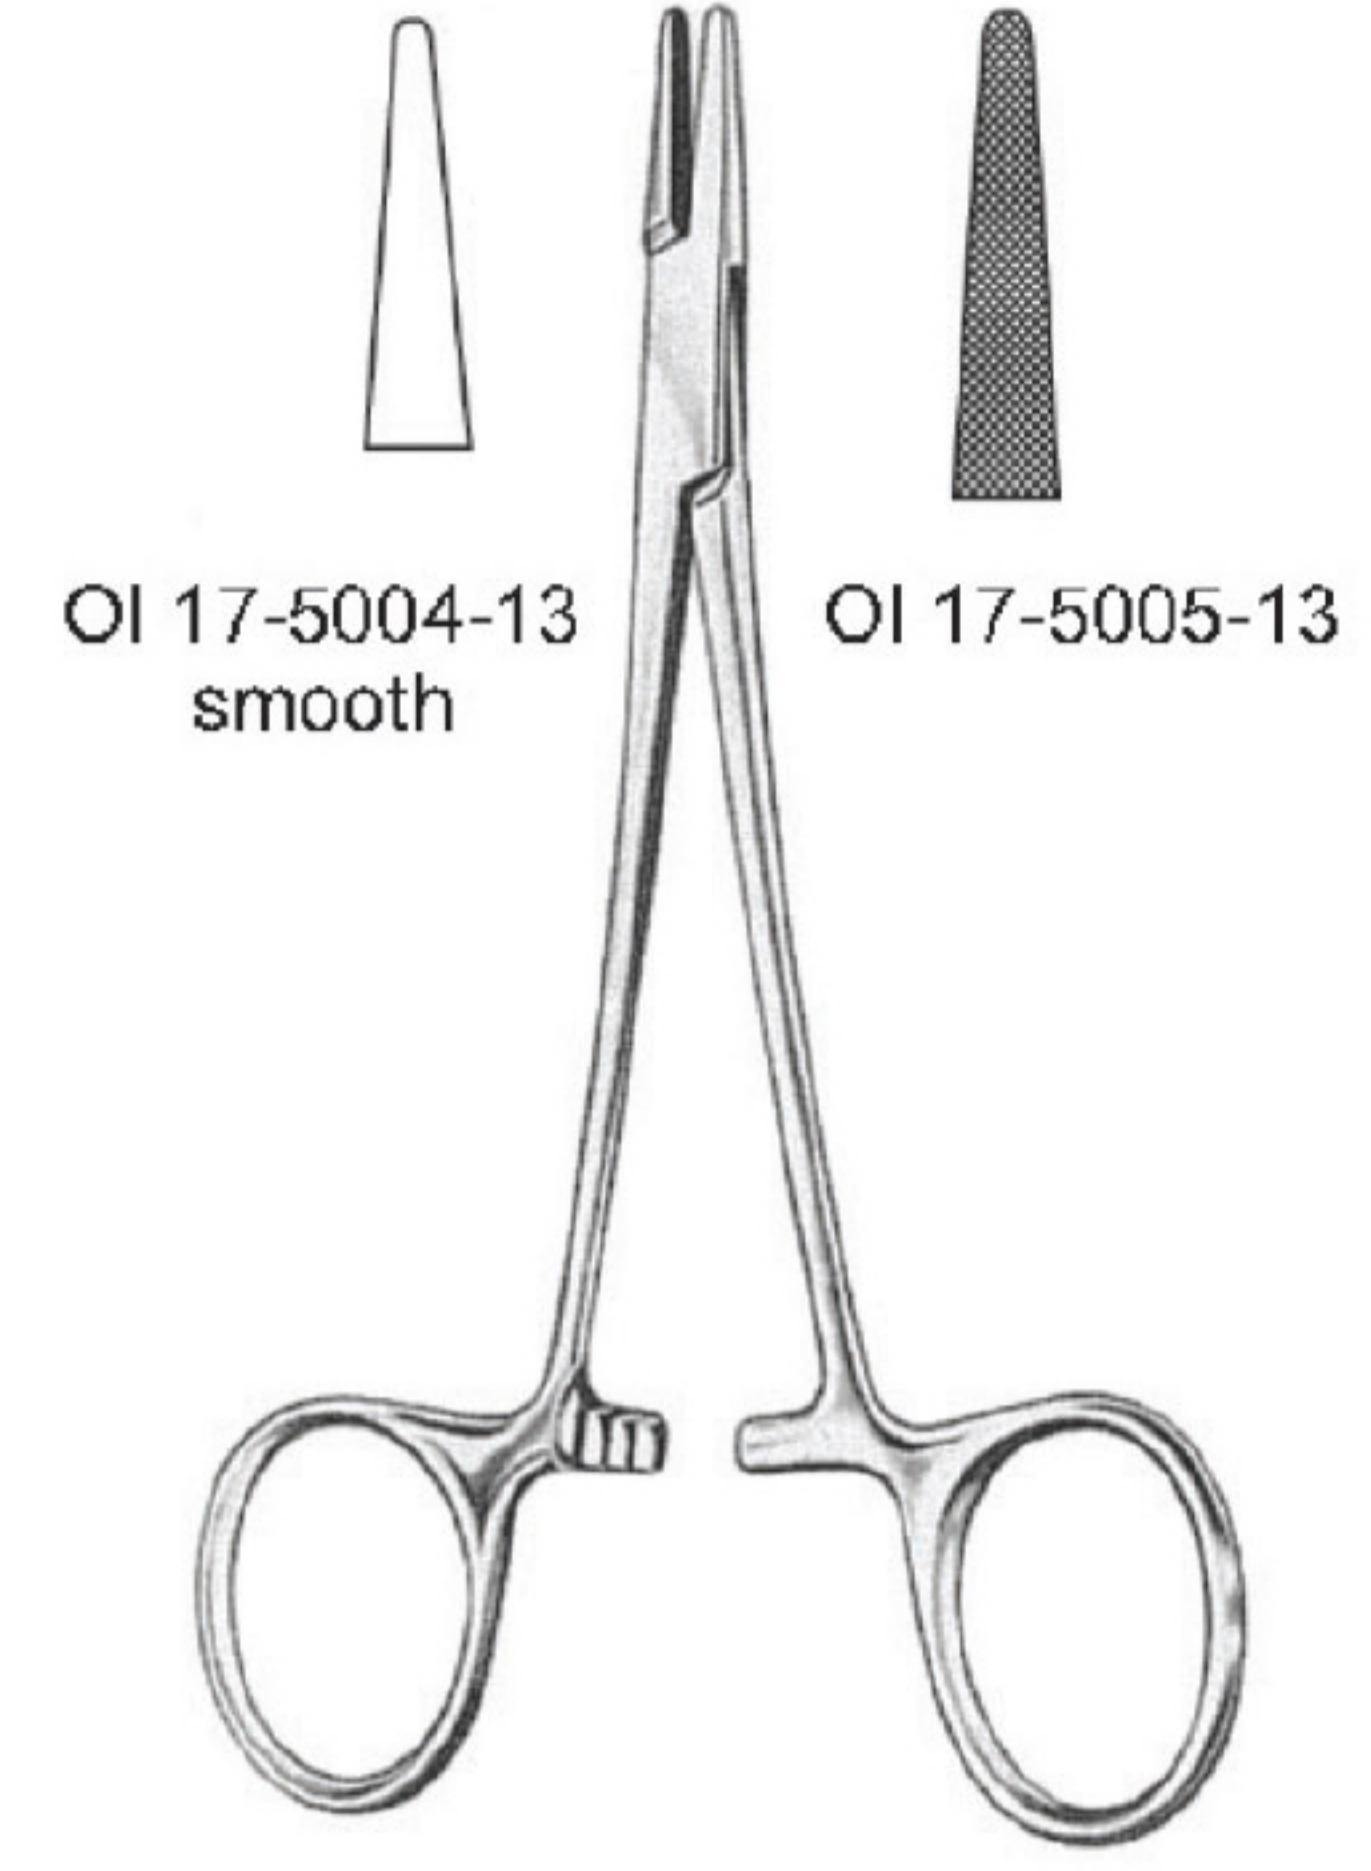

Webster
13.0cm