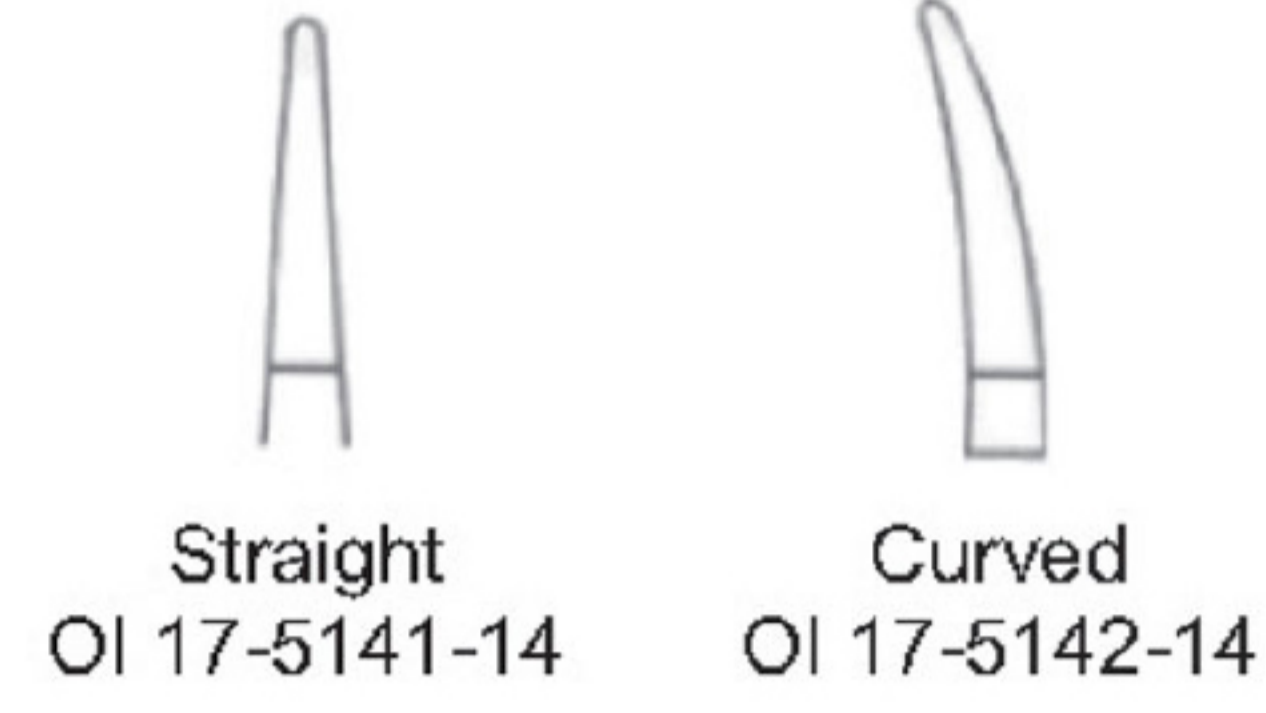

Jacobson
 OI 17-5143-18 18cm/7"
 OI 17-5143-20 20cm/8"
 OI 17-5143-23 23cm/8¾"

Diethrich

Straight		Curved
OI 17-5144-16	16cm/6¼"	OI 17-5145-16
OI 17-5144-18	18cm/7"	OI 17-5145-18
OI 17-5144-20	20cm/8"	OI 17-5145-20
OI 17-5144-23	23cm/9"	OI 17-5145-23
OI 17-5144-25	25cm/10"	OI 17-5145-25