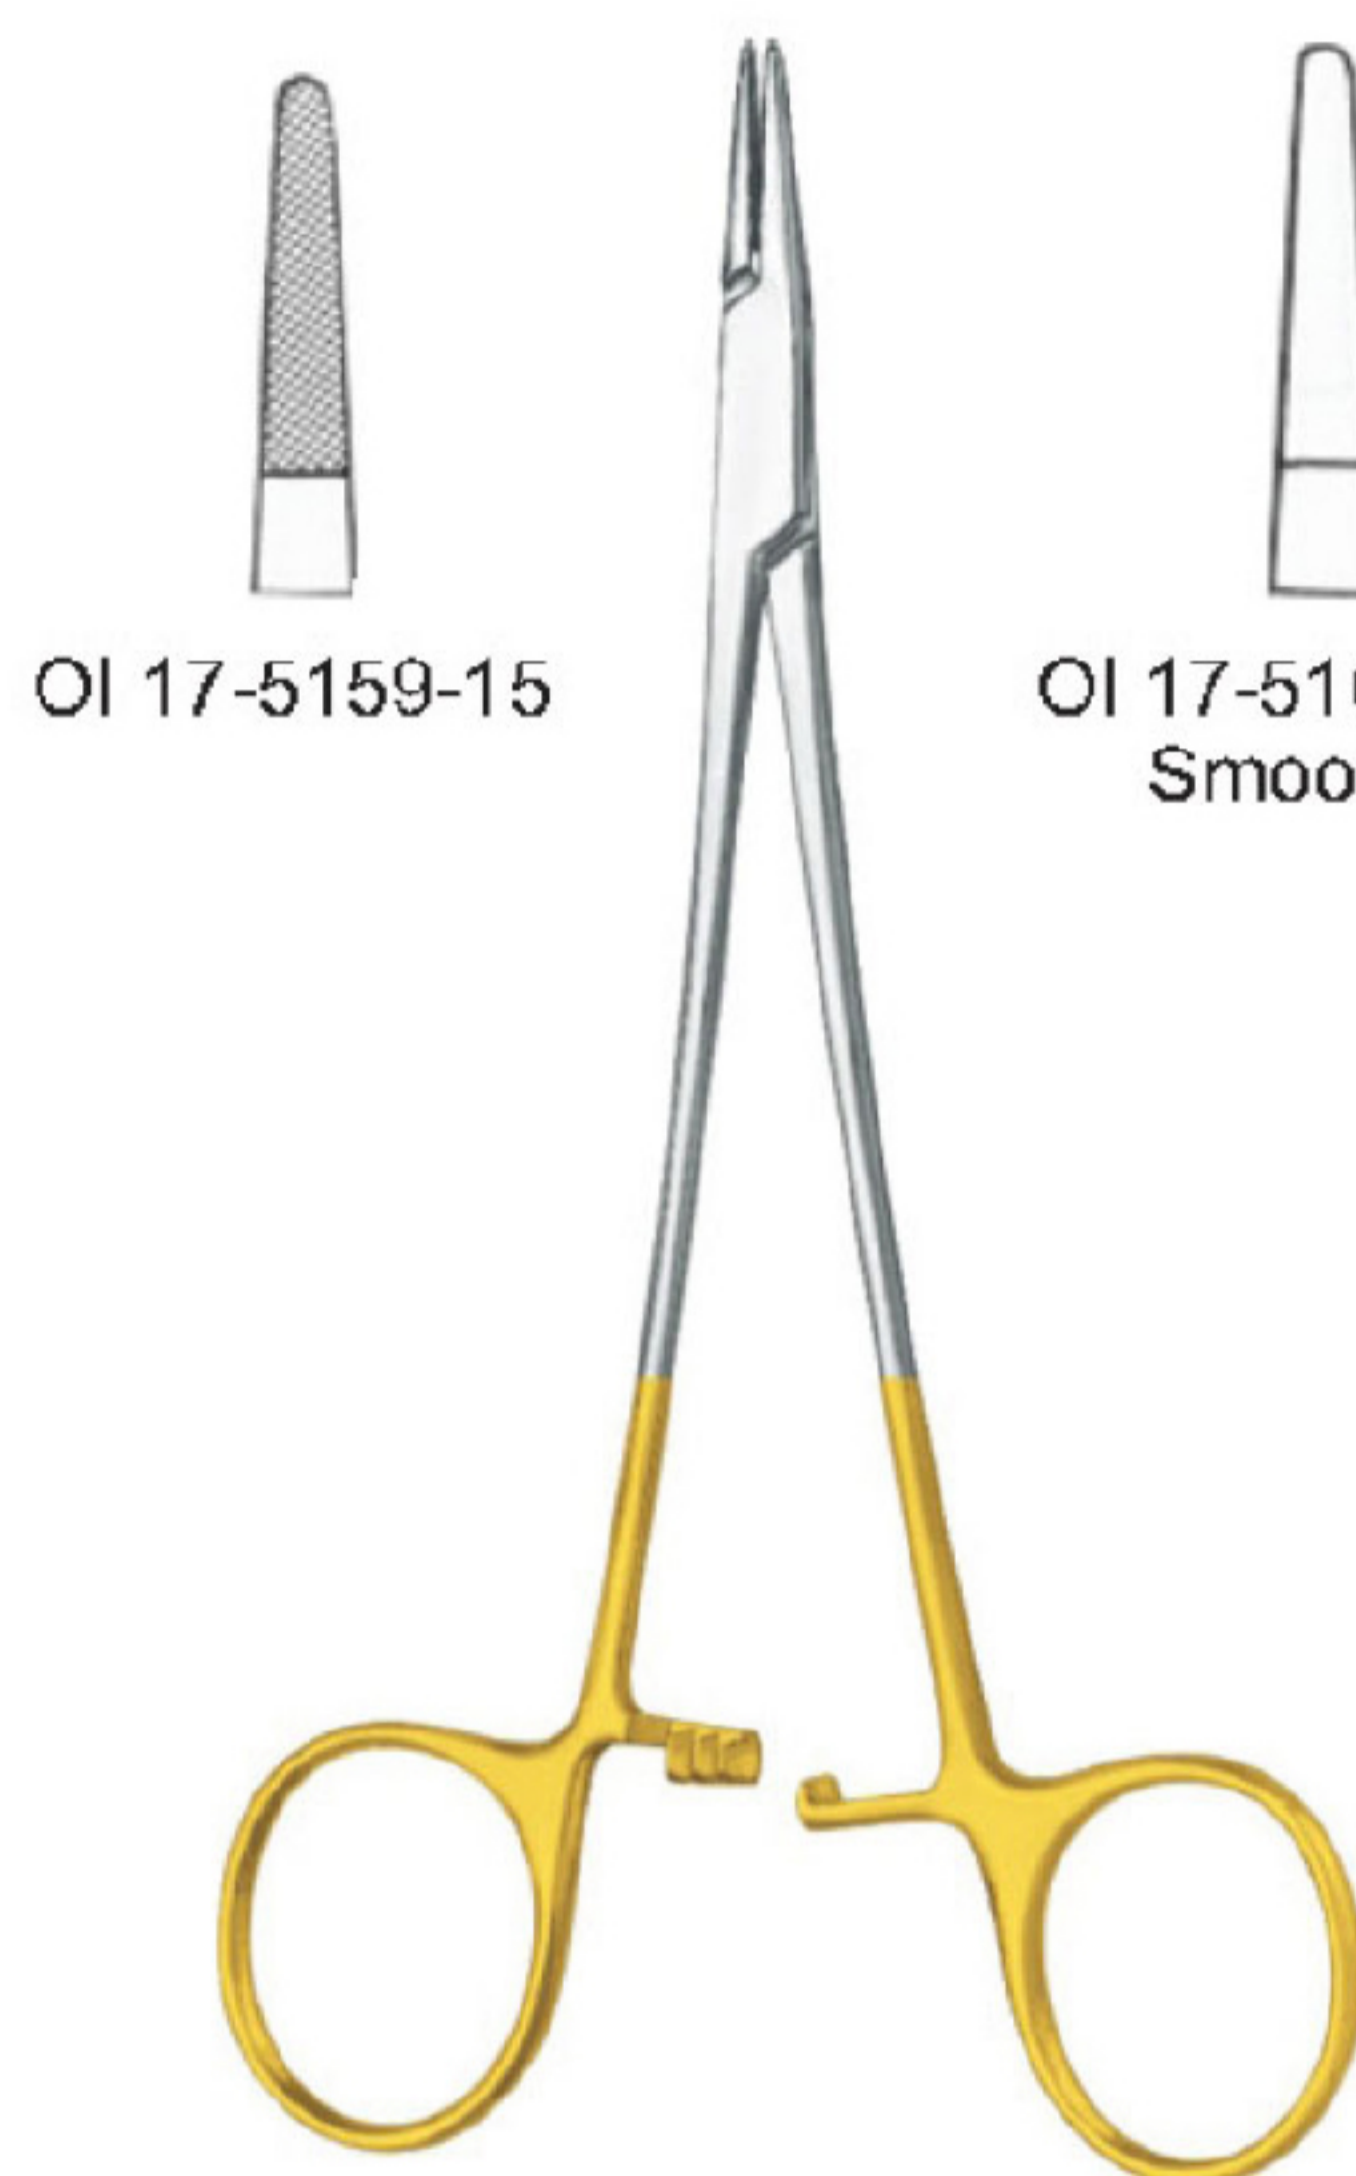

De Bakey-Fine
 OI 17-5157-18
 OI 17-5157-20
 OI 17-5157-23
 OI 17-5157-26
 OI 17-5157-31

TC GOLD

Baby-Crile-Wood
 OI 17-5158-15
 15cm/6"

OI 17-5159-15

OI 17-5160-15
 Smooth

Crile-Wood
 15cm/6"

Crile-Wood

	cm	in
OI 17-5161-18	18	7"
OI 17-5161-20	20	8"
OI 17-5161-23	23	9"
OI 17-5161-26	26	10¼"
OI 17-5161-31	31	12¼"