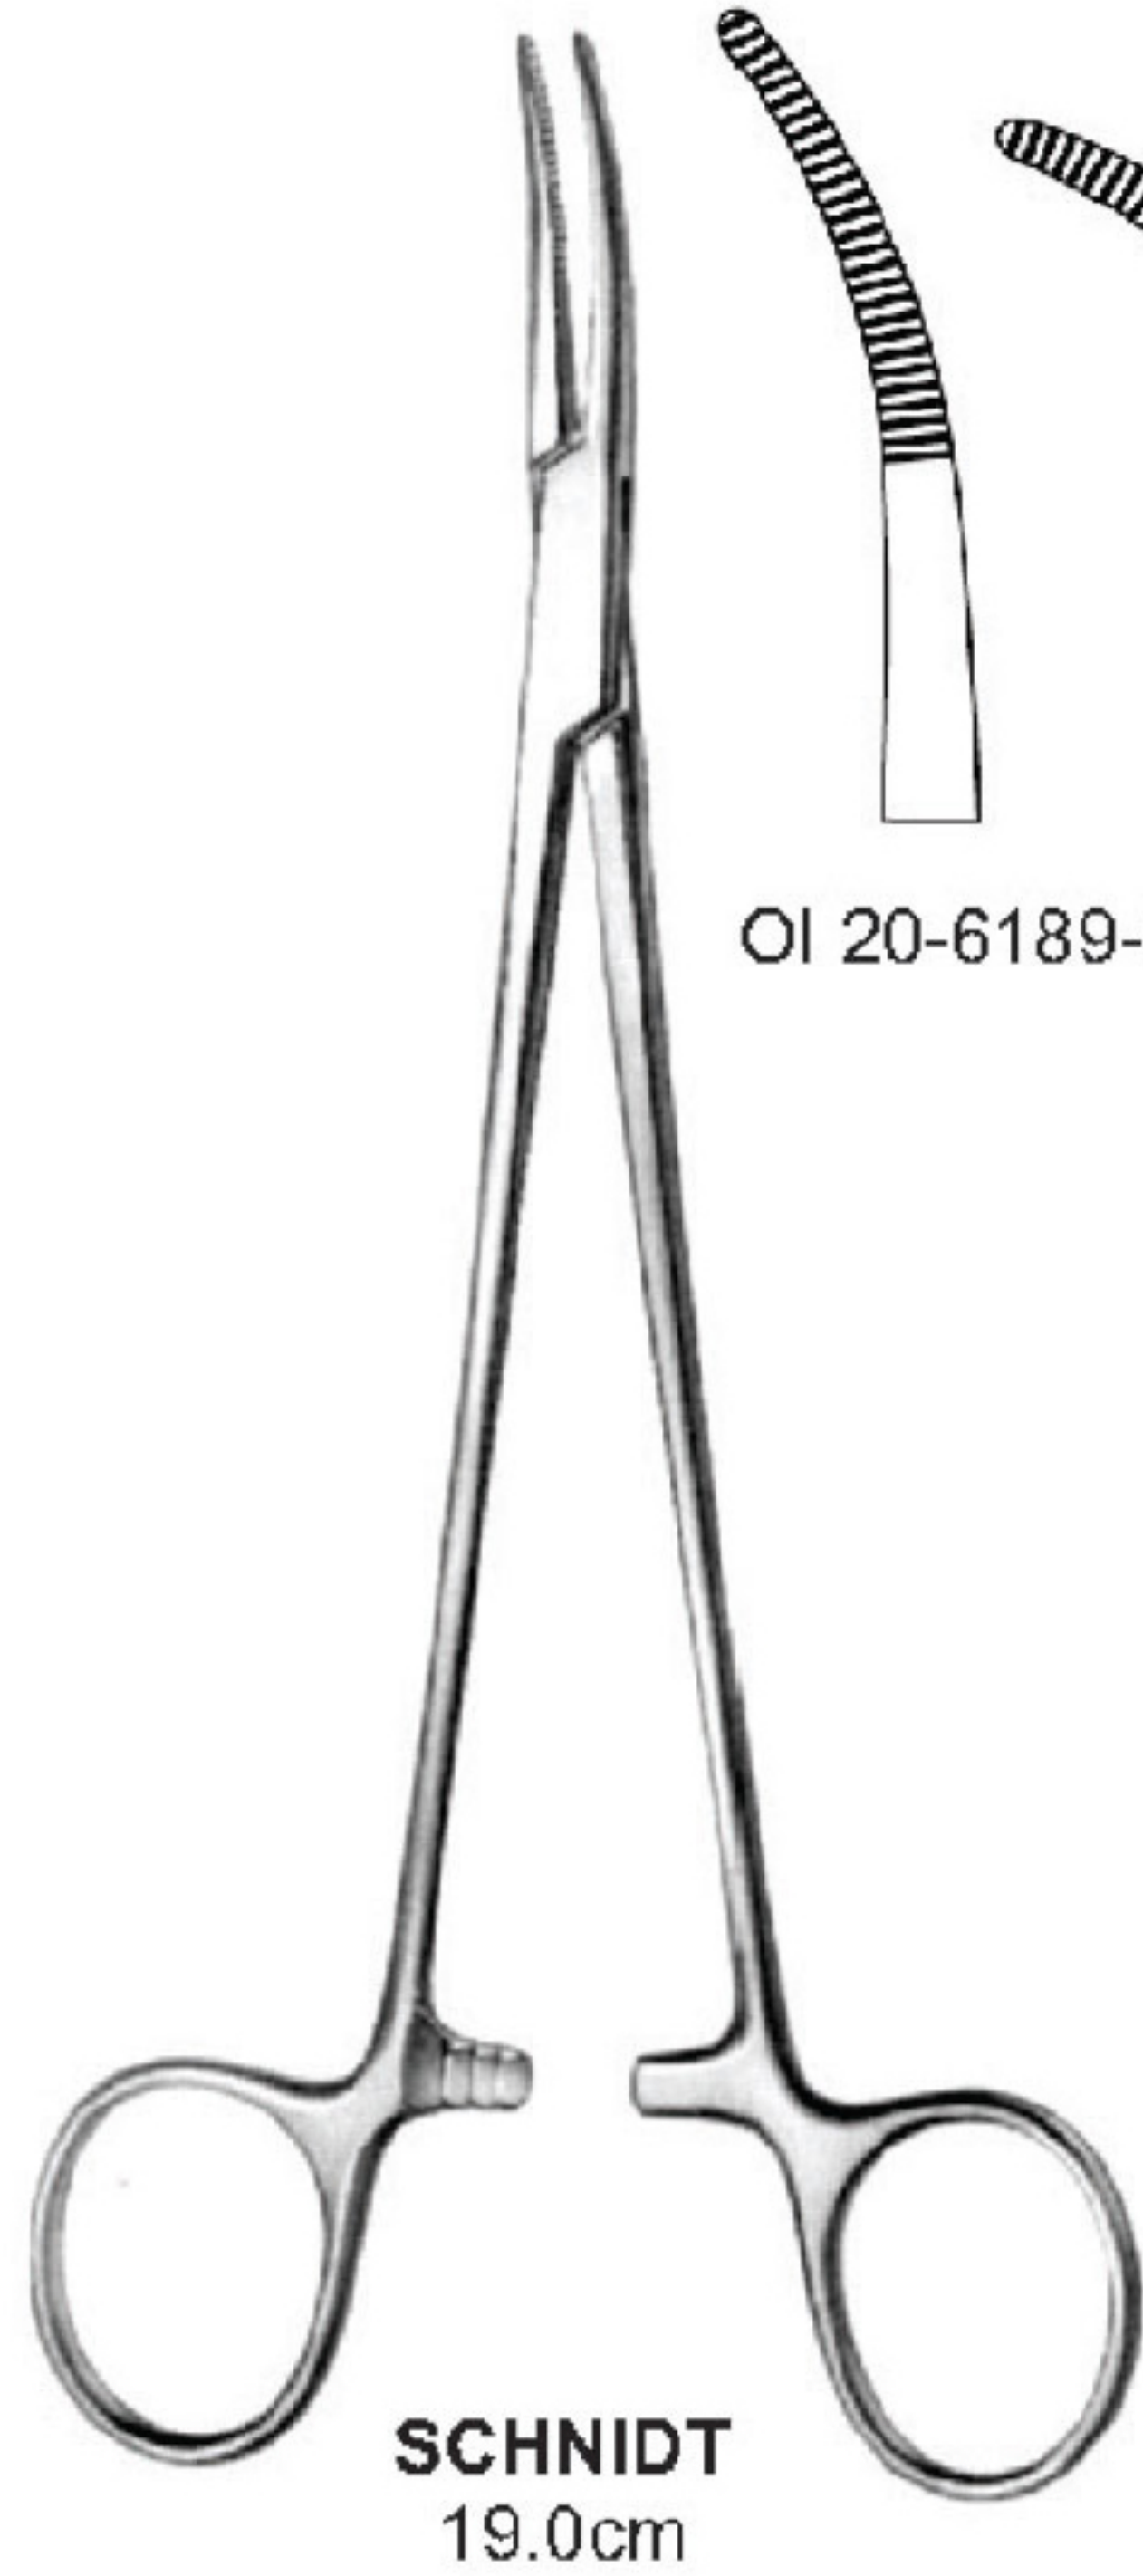

Molison Pillar double ended
 OI 20-6174-21
 21cm/8 1/4"

Gwynee Evans Dissector
 double ended
 OI 20-6175-06
 6mm, 20cm/8"
 OI 20-6175-08
 8mm, 20cm/8"

Hurd
 OI 20-6176-22
 22.5 cm/8 7/8"

Yankauer
 OI 20-6177-21
 21 cm/8 1/4"

OI 20-6178-01

Henke
 23 cm/9"

OI 20-6178-02

Nager
 OI 20-6179-23
 23 cm/9"

Wide
 OI 20-6180-18 18 mm
 OI 20-6180-20 20 mm
 OI 20-6180-22 22 mm

Love
 23 cm/9"

Haslinger
 OI 20-6181-16

Hofer
 OI 20-6182-24
 24 cm/9 1/2"

TIVNEN-TYDING
21.0cm

Fig. 1
OI 20-6183-01

Fig. 2
OI 20-6183-02

MUSEUX
OI 20-6184-20
20.0cm

MUSEUX
OI 20-6185-20
20.0cm

BALLENGER
OI 20-6186-21
21.5cm

WHITE
OI 20-6187-18 18.0cm
OI 20-6187-23 23.0cm

OI 20-6188-01

OI 20-6188-02

COLVER
19.0cm

NEGUS
19.0cm

OI 20-6195-01 OI 20-6195-02

BIRKETT
19.0cm

OI 20-6196-01 OI 20-6196-02 OI 20-6196-03

WILSON
OI 20-6197-19
19.0cm

MOLLISON
OI 20-6198-01 18.0cm (with horizontal opening)
OI 20-6198-02 18.0cm (with vertical opening)