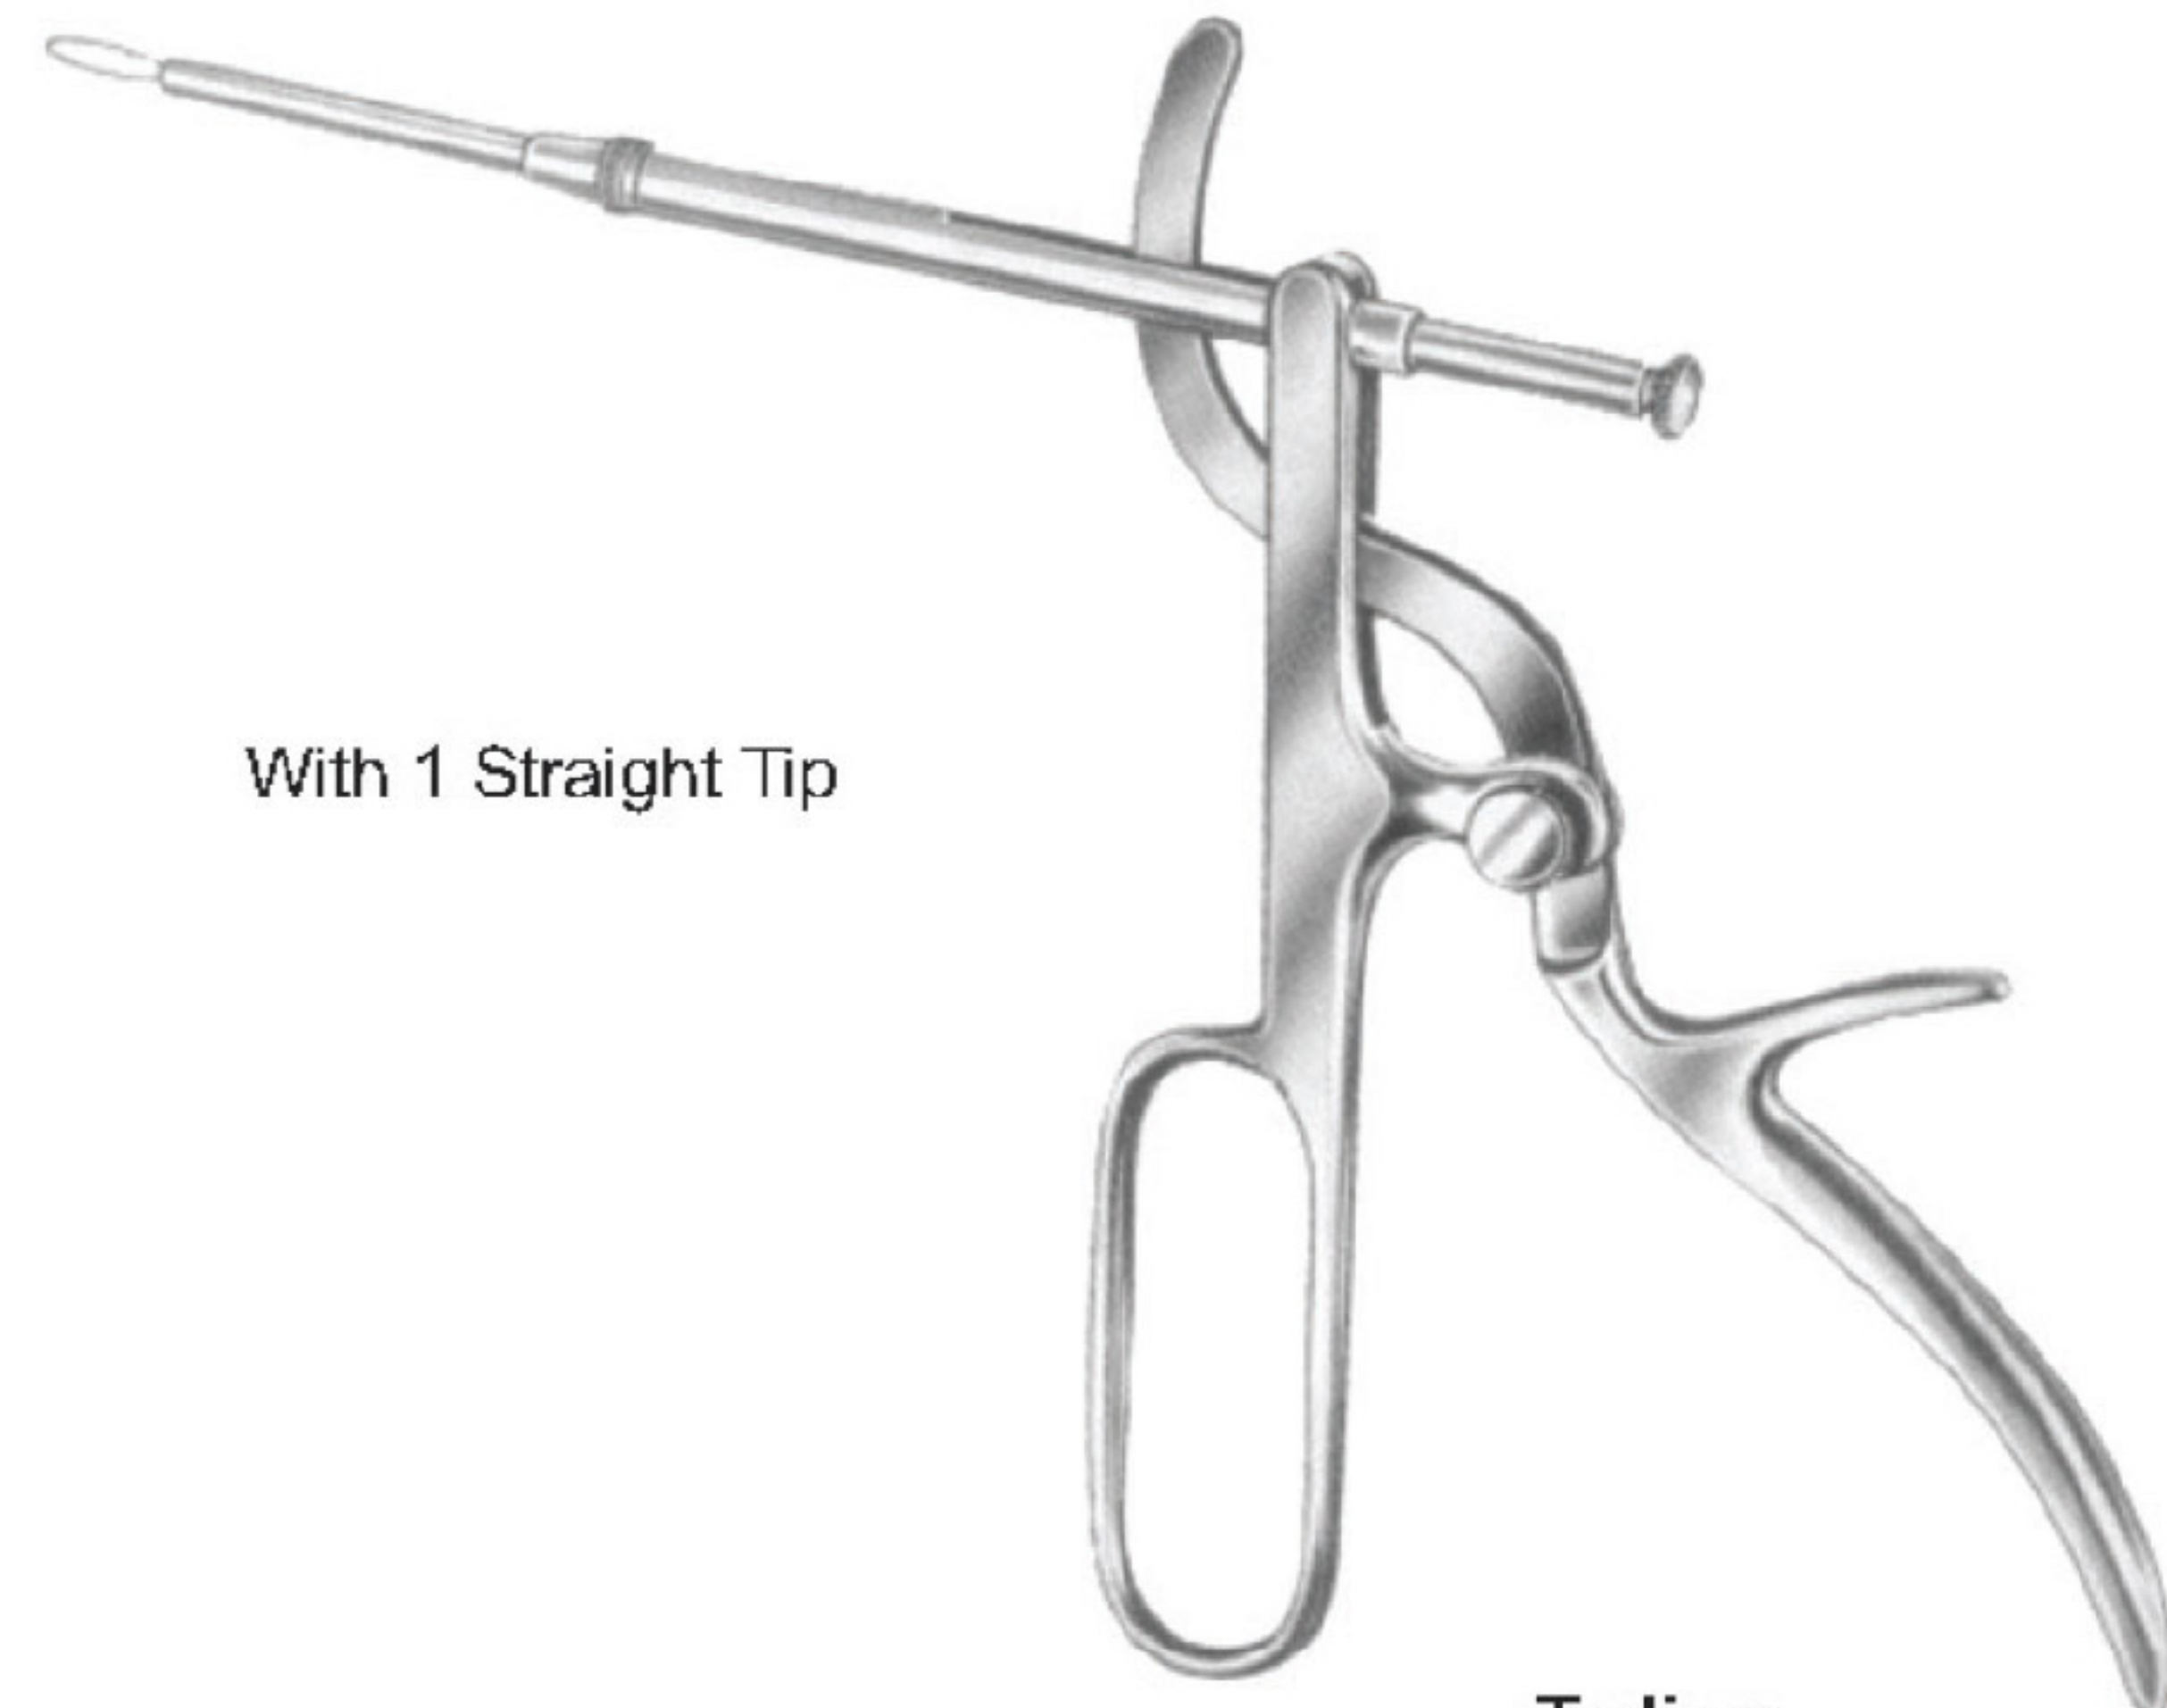

OI 20-6188-02

COLVER
19.0cm

NEGUS
19.0cm

OI 20-6195-01 OI 20-6195-02

BIRKETT
19.0cm

OI 20-6196-01 OI 20-6196-02 OI 20-6196-03

WILSON
OI 20-6197-19
19.0cm

MOLLISON
OI 20-6198-01 18.0cm (with horizontal opening)
OI 20-6198-02 18.0cm (with vertical opening)

Eves
OI 20-6199-28
28 cm/11"

Eves
OI 20-6200-28
28 cm/11"

Bruenings
OI 20-6201-28
28 cm/11"

OI 20-6202-40 40mm OI 20-6203-03 0.3mm Ø
OI 20-6202-50 50mm

With 1 Straight Tip

Tyding
OI 20-6204-00

OI 20-6205-01 OI 20-6205-02 OI 20-6205-03