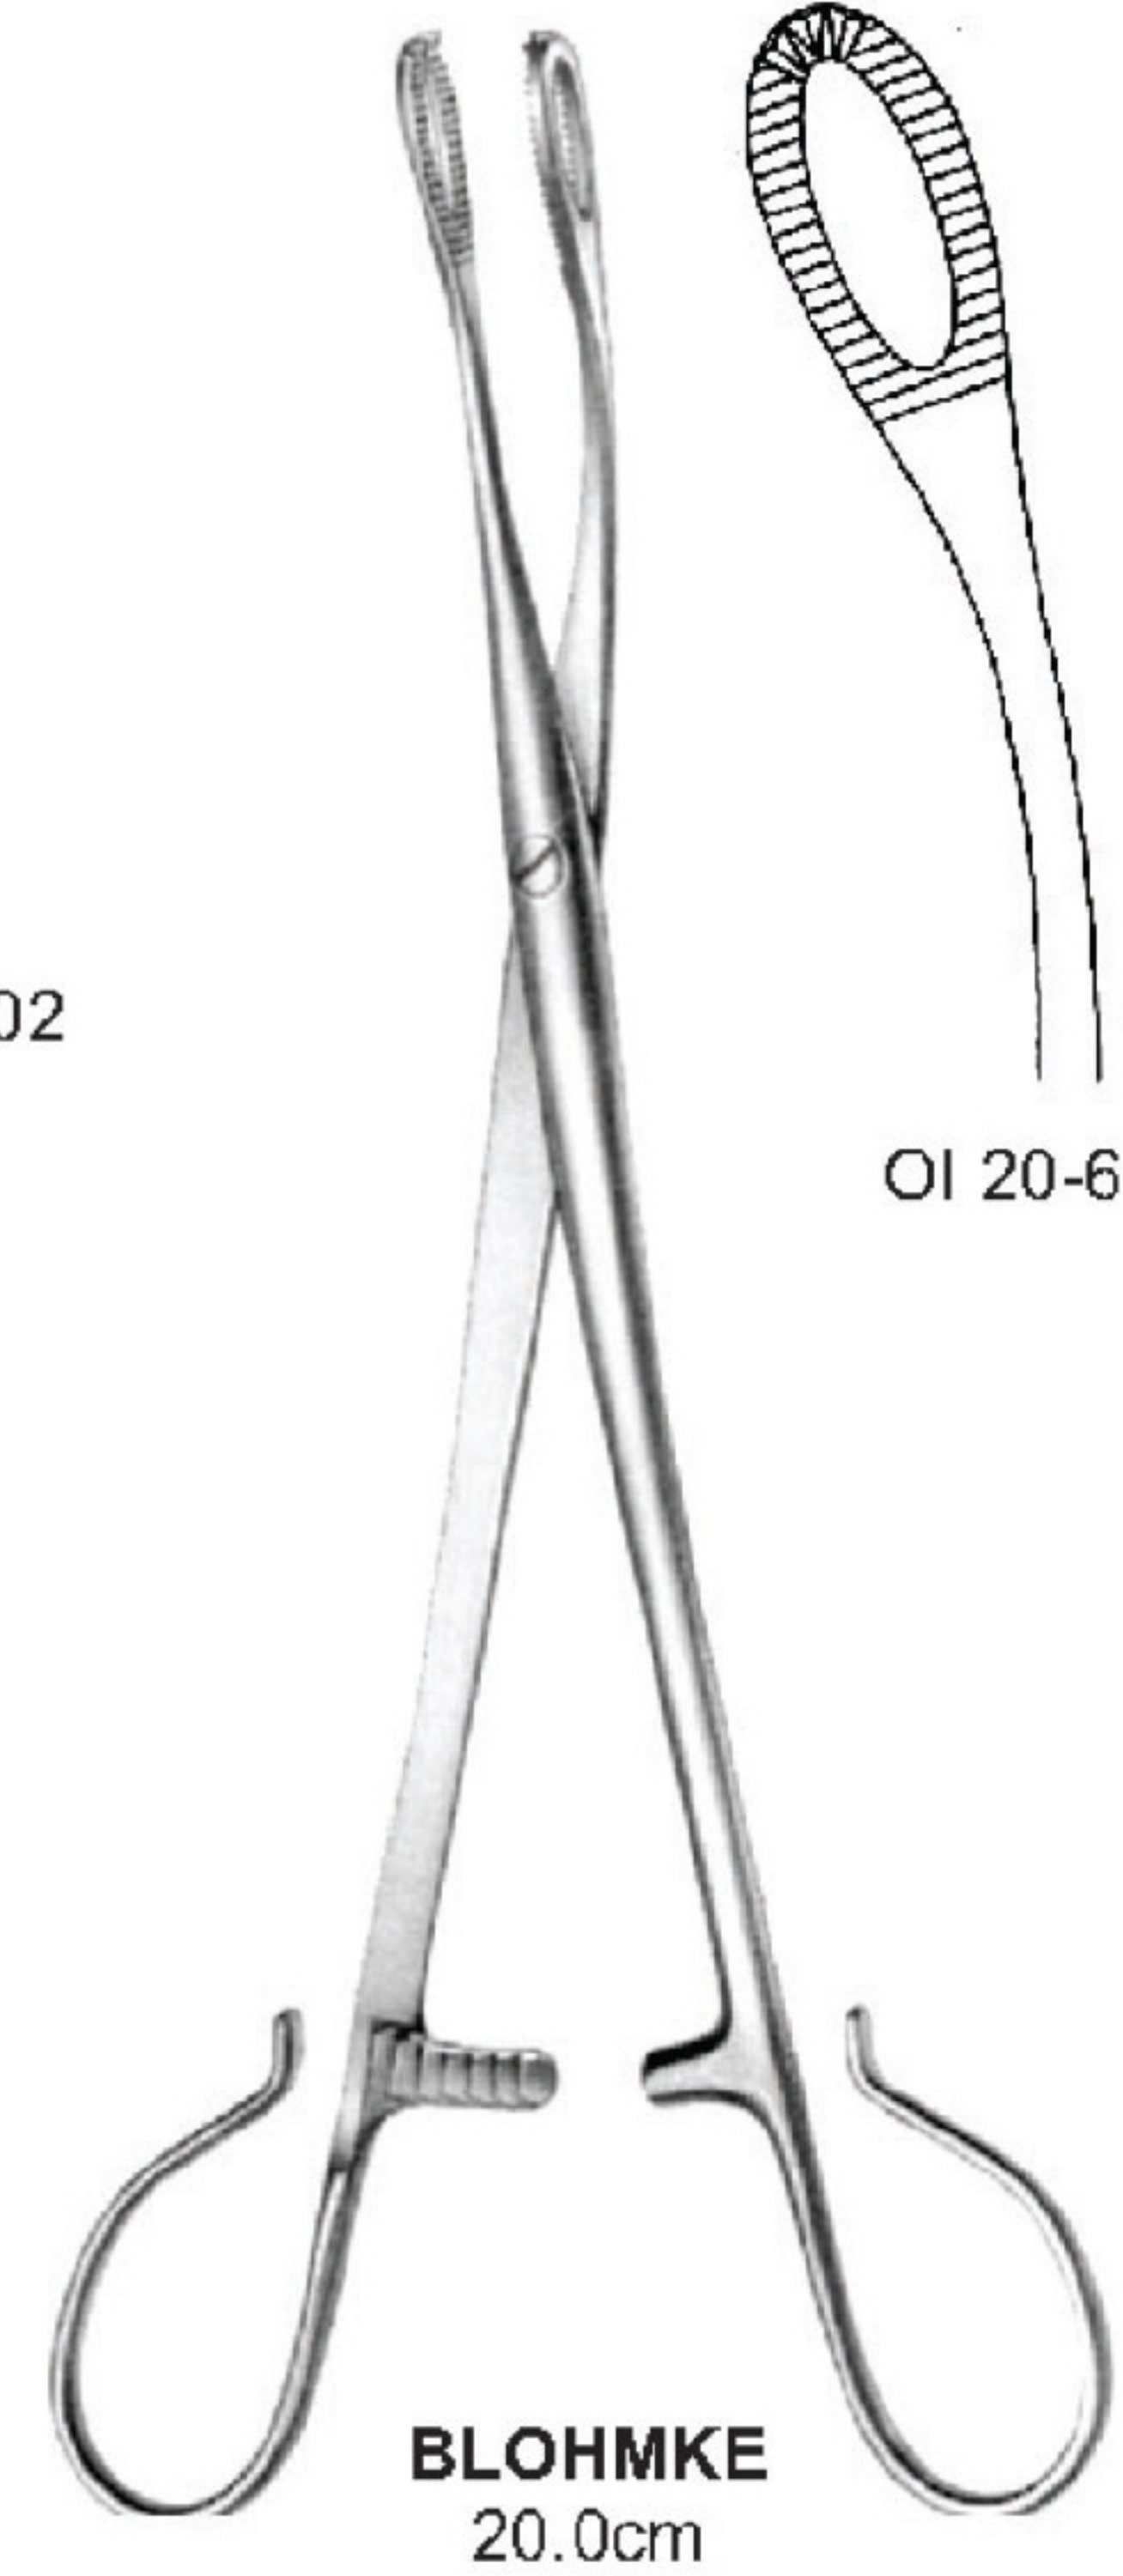

Molison Pillar double ended
 OI 20-6174-21
 21cm/8 1/4"

Gwynee Evans Dissector
 double ended
 OI 20-6175-06
 6mm, 20cm/8"
 OI 20-6175-08
 8mm, 20cm/8"

Hurd
 OI 20-6176-22
 22.5 cm/8 7/8"

Yankauer
 OI 20-6177-21
 21 cm/8 1/4"

OI 20-6178-01

Henke
 23 cm/9"

OI 20-6178-02

Nager
 OI 20-6179-23
 23 cm/9"

Wide
 OI 20-6180-18 18 mm
 OI 20-6180-20 20 mm
 OI 20-6180-22 22 mm

Love
 23 cm/9"

Haslinger
 OI 20-6181-16

Hofer
 OI 20-6182-24
 24 cm/9 1/2"

TIVNEN-TYDING
21.0cm

Fig. 1
OI 20-6183-01

Fig. 2
OI 20-6183-02

MUSEUX
OI 20-6184-20
20.0cm

MUSEUX
OI 20-6185-20
20.0cm

BALLENGER
OI 20-6186-21
21.5cm

WHITE
OI 20-6187-18 18.0cm
OI 20-6187-23 23.0cm

OI 20-6188-01

OI 20-6188-02

COLVER
19.0cm

NEGUS
19.0cm

OI 20-6195-01 OI 20-6195-02

BIRKETT
19.0cm

OI 20-6196-01 OI 20-6196-02 OI 20-6196-03

WILSON
OI 20-6197-19
19.0cm

MOLLISON
OI 20-6198-01 18.0cm (with horizontal opening)
OI 20-6198-02 18.0cm (with vertical opening)