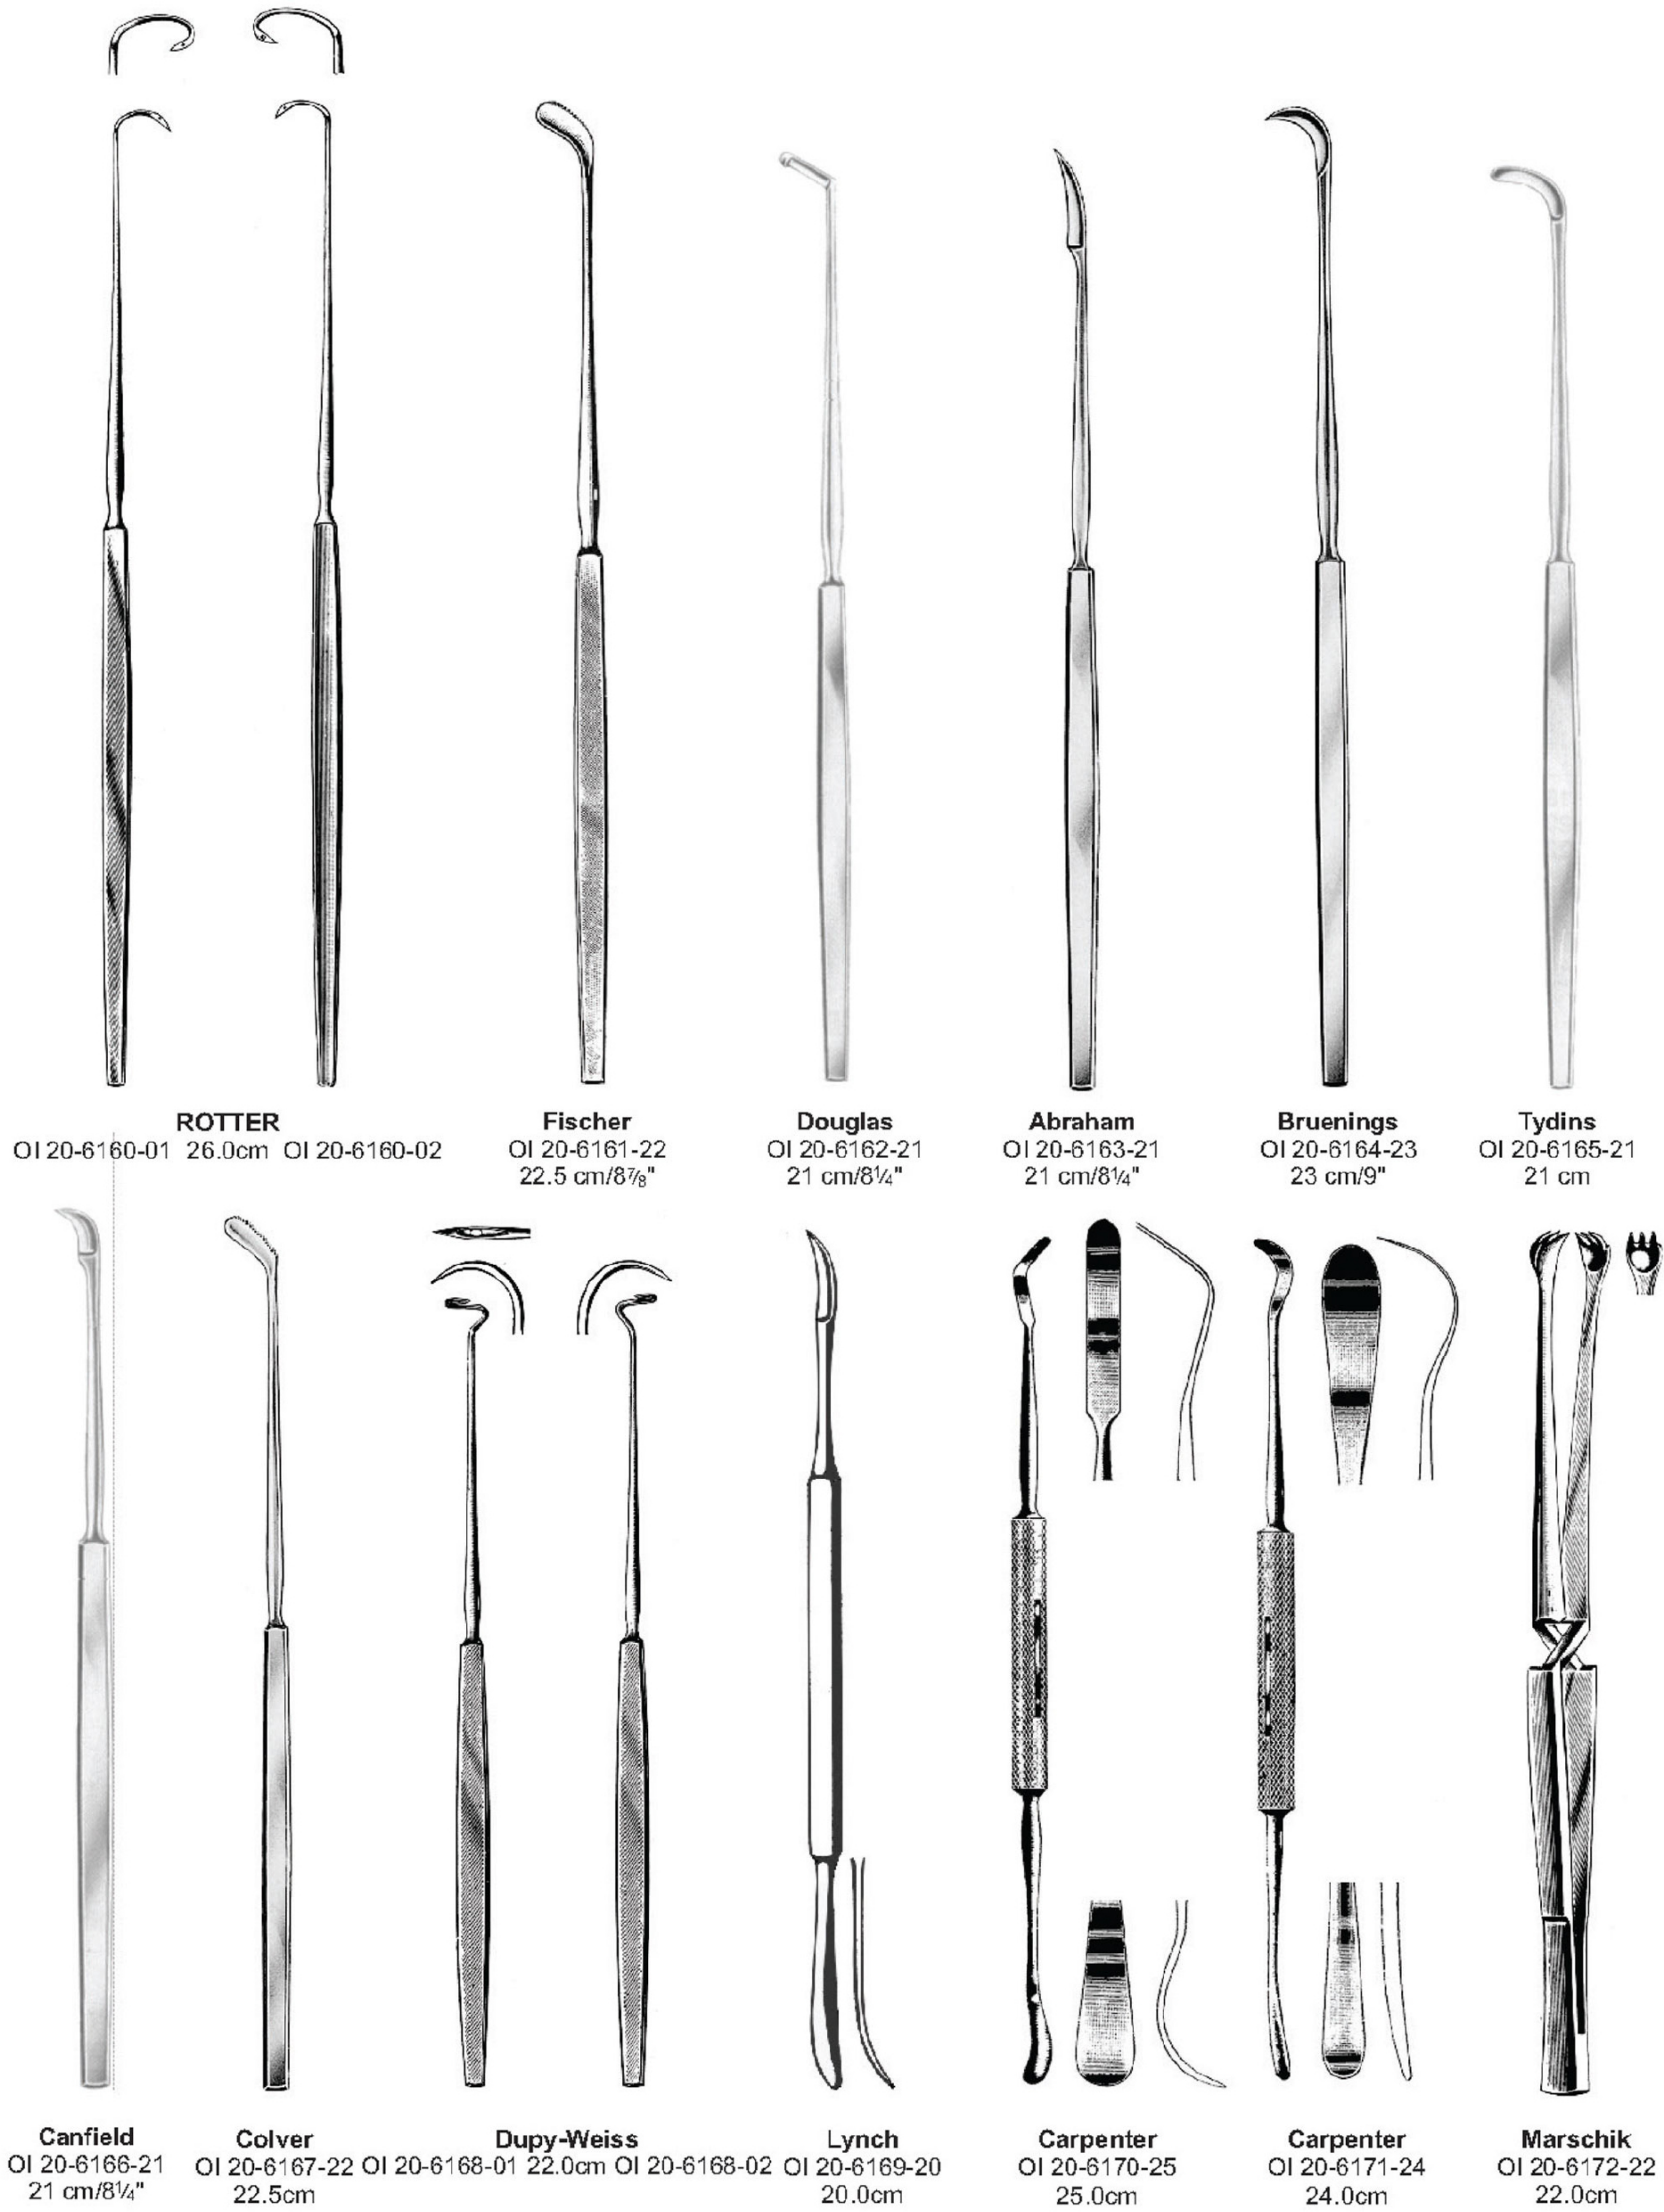

TONSIL

ROTTER
OI 20-6160-01 26.0cm OI 20-6160-02

Fischer
OI 20-6161-22
22.5 cm/8⁷/₈"

Douglas
OI 20-6162-21
21 cm/8¹/₄"

Abraham
OI 20-6163-21
21 cm/8¹/₄"

Bruenings
OI 20-6164-23
23 cm/9"

Tydings
OI 20-6165-21
21 cm

Canfield
OI 20-6166-21
21 cm/8¹/₄"

Colver
OI 20-6167-22
22.5cm

Dupy-Weiss
OI 20-6168-01 22.0cm OI 20-6168-02
Lynch
OI 20-6169-20
20.0cm

Carpenter
OI 20-6170-25
25.0cm

Carpenter
OI 20-6171-24
24.0cm

Marschik
OI 20-6172-22
22.0cm