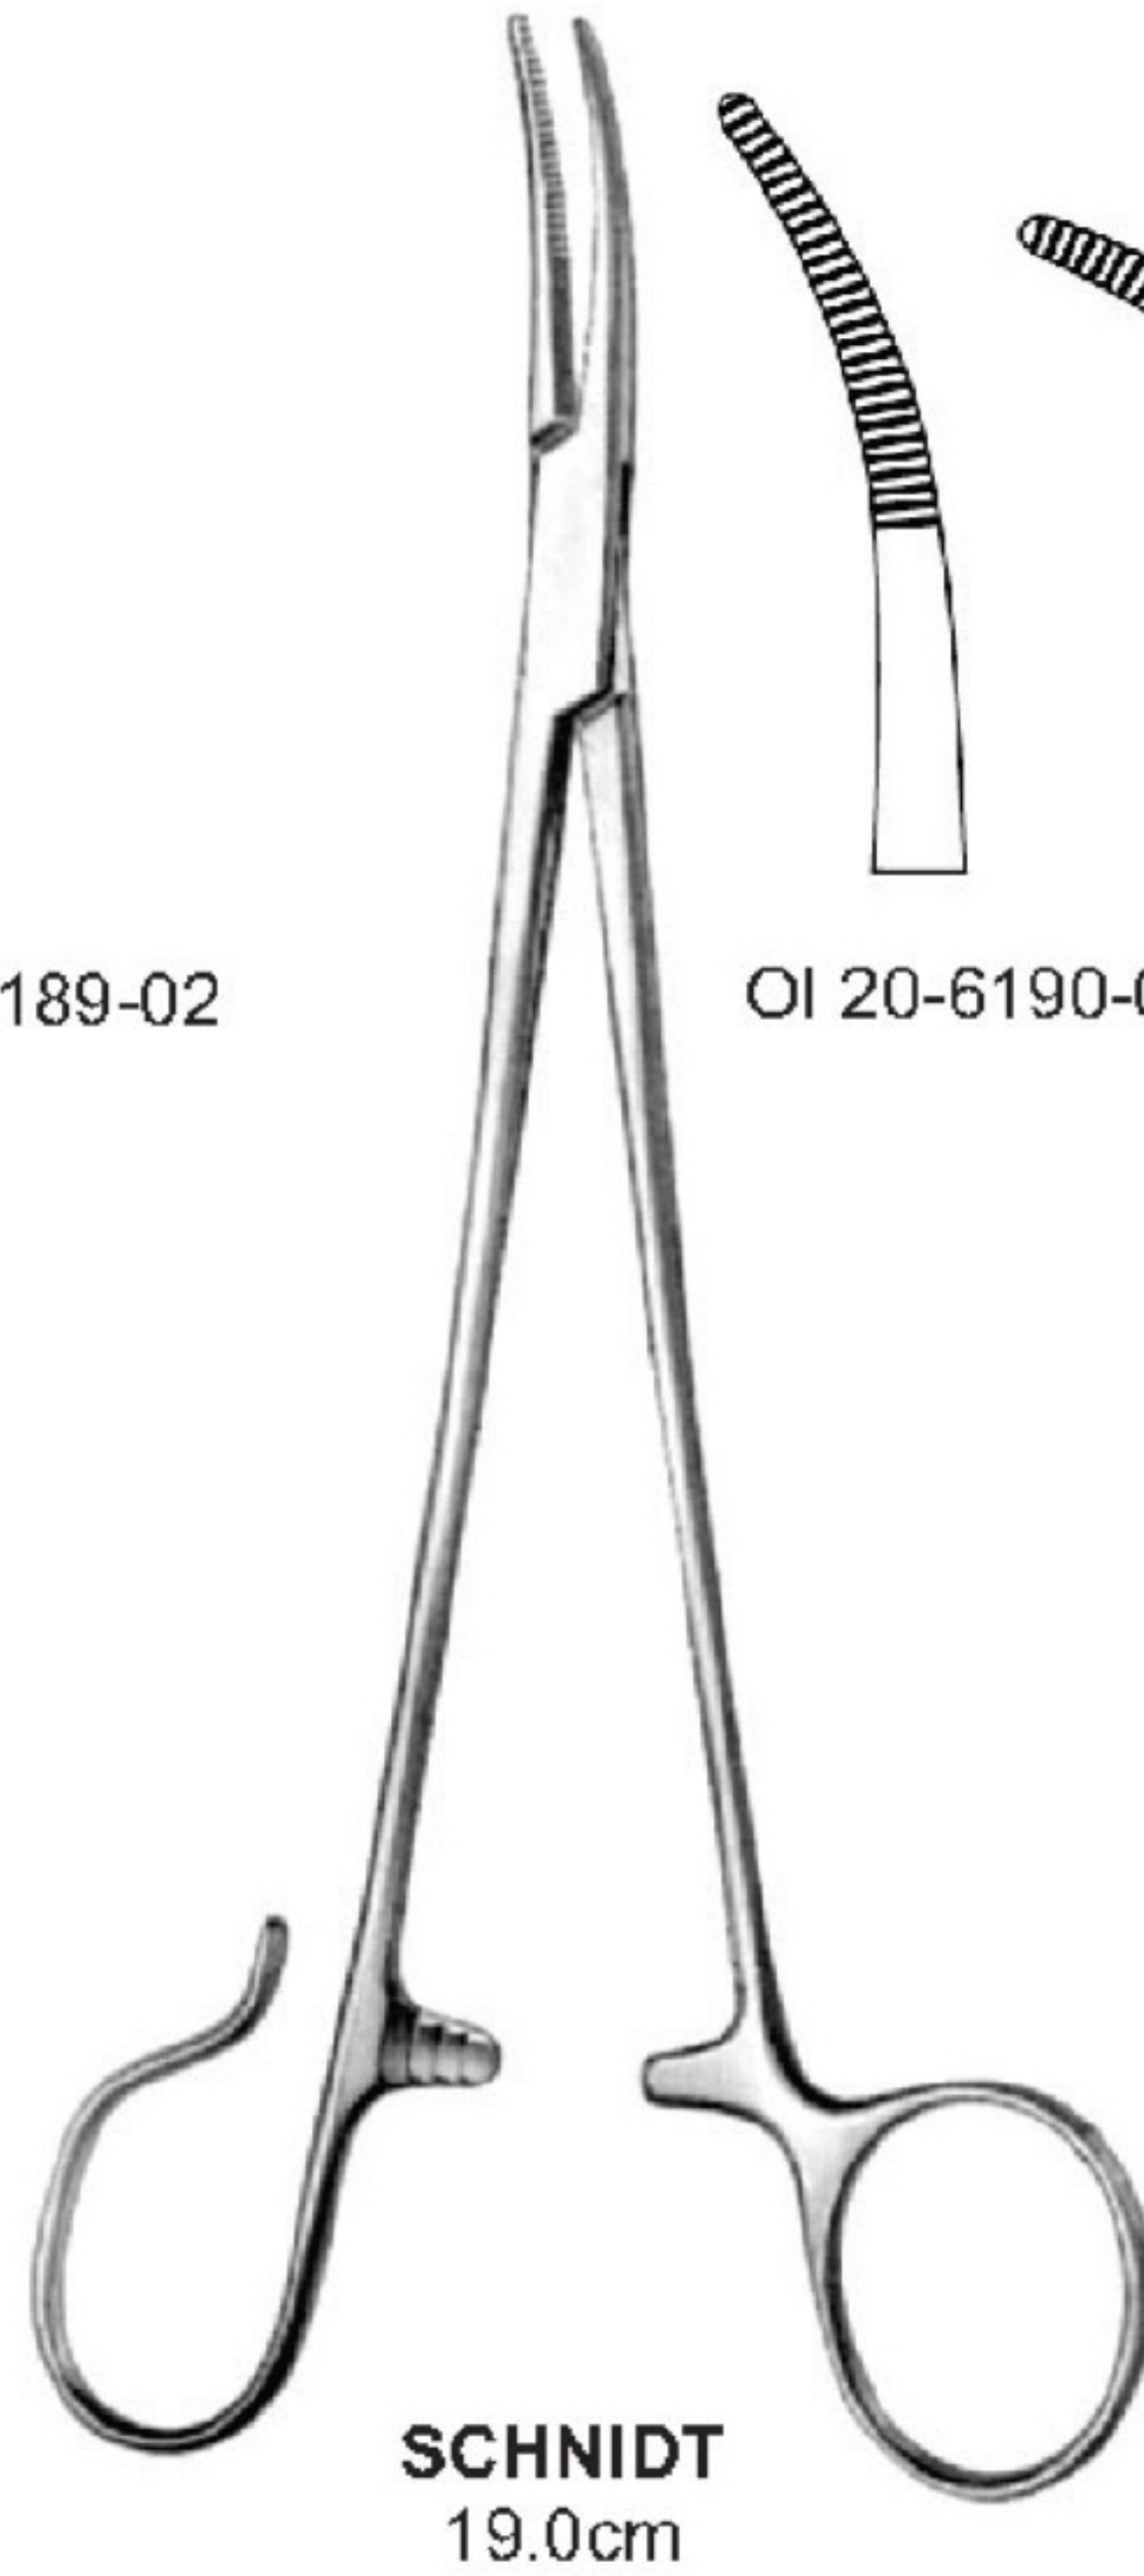

Molison Pillar double ended
 OI 20-6174-21
 21cm/8 1/4"

Gwynee Evans Dissector
 double ended
 OI 20-6175-06
 6mm, 20cm/8"
 OI 20-6175-08
 8mm, 20cm/8"

Hurd
 OI 20-6176-22
 22.5 cm/8 7/8"

Yankauer
 OI 20-6177-21
 21 cm/8 1/4"

OI 20-6178-01

Henke
 23 cm/9"

OI 20-6178-02

Nager
 OI 20-6179-23
 23 cm/9"

Wide
 OI 20-6180-18 18 mm
 OI 20-6180-20 20 mm
 OI 20-6180-22 22 mm

Love
 23 cm/9"

Haslinger
 OI 20-6181-16

Hofer
 OI 20-6182-24
 24 cm/9 1/2"

TIVNEN-TYDING
21.0cm

Fig. 1
OI 20-6183-01

Fig. 2
OI 20-6183-02

MUSEUX
OI 20-6184-20
20.0cm

MUSEUX
OI 20-6185-20
20.0cm

BALLENGER
OI 20-6186-21
21.5cm

WHITE
OI 20-6187-18 18.0cm
OI 20-6187-23 23.0cm

OI 20-6188-01

OI 20-6188-02

COLVER
19.0cm

NEGUS
19.0cm

OI 20-6195-01 OI 20-6195-02

BIRKETT
19.0cm

OI 20-6196-01 OI 20-6196-02 OI 20-6196-03

WILSON
OI 20-6197-19
19.0cm

MOLLISON
OI 20-6198-01 18.0cm (with horizontal opening)
OI 20-6198-02 18.0cm (with vertical opening)