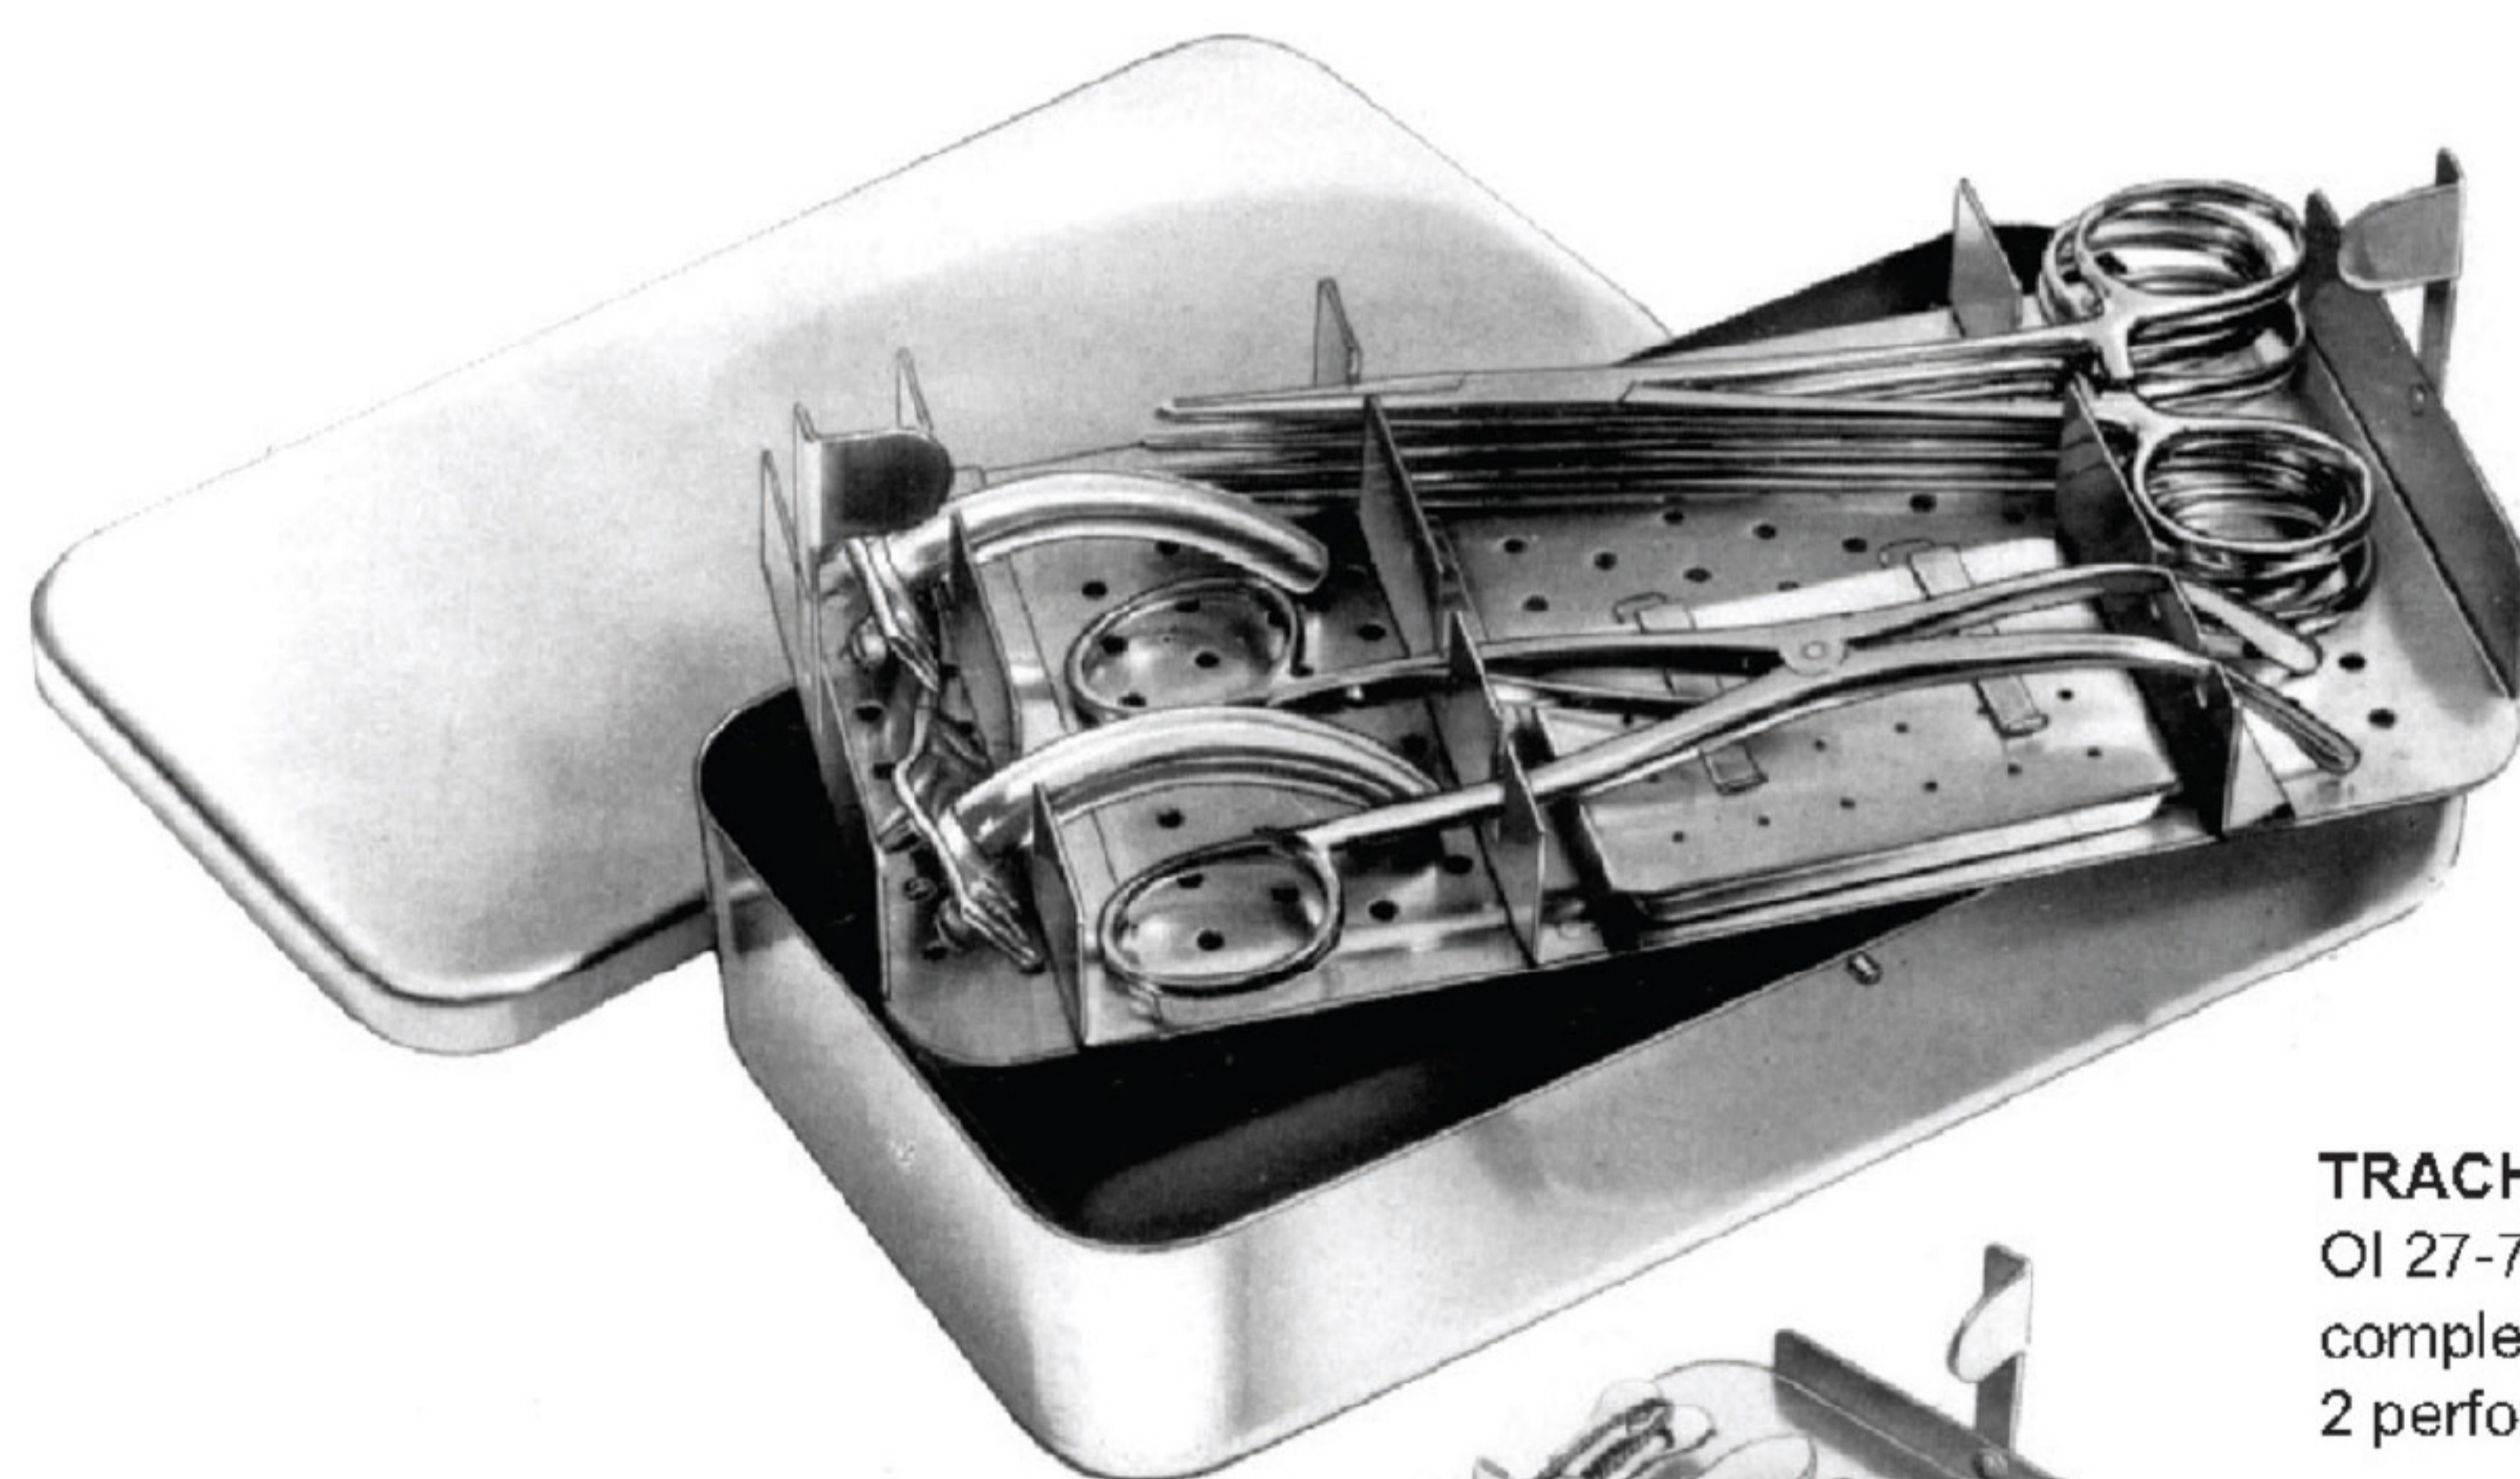

OI 27-7539-00

TRACHEOTOMY SET

OI 27-7539-00

complete in stainless steel case comprising:

- Parker tracheotomy tube, 18
- Parker tracheotomy tube, 22
- Parker tracheotomy tube, 24
- Parker tracheotomy tube, 26
- Tracheal hook, sharp.
- Tracheal hook, double blunt.
- Scalpel, stainless, 3cm
- Trousseau, tracheal, dilating forcep

OI 27-7540-00
 200 x 105 x 30mm

TRACHEOTOMY SET

OI 27-7540-00

complete in metal case, consisting of:

- 1 Handle with 1 blade, Fig. 20
- 1 Handle with 1 blade, Fig. 23
- 1 Thumb forceps, 13.0cm
- 1 Tissue forcep, 13.0cm 1 x 2 teeth
- 2 Pean Artery Forceps, 13.0cm
- 1 Grooved Director, 14.0cm
- 1 Trachea Dilator
- 2 Iterson Trachea Retractors, blunt
- 1 Bose Trachea Retrector, sharp left hand side
- 1 ditto, right hand side
- 1 Luer Trachea Tube, Standard
- 1 ditto
- 1 Cleaning Brush

OI 27-7541-00
 200 x 100 x 40mm

TRACHEOTOMY SET

OI 27-7541-00

complete in metal case 200 x 100 x 40 mm, with
 2 perforated trays of 18/8 s/s containing the following instruments:

- 1 Scalpel Handle No. 4, with blade No. 20
- 1 Scalpel Handle No. 4, with blade No. 23
- 3 Scalpel Blades, assorted, in perforated small case.
- 1 Small case for above Scalpel Blades
- 1 Dressing Forceps, serrated, 13.0cm
- 2 Tissue Forceps, 1 x 2 teeth, 13.0cm
- 4 Crile Artery Forceps, straight, 14.0cm
- 1 Grooved Director, 14.0cm
- 1 Trousseau Trachea Dilator, 14.0cm
- 2 Iterson Trachea Hooks, blunt
- 1 Bose Hook, sharp, left hand side, 16.0cm
- 1 ditto, right hand side, 16.0cm
- 1 Luer Trachea Tube, size 2.6mm diam.
 German Silver.
- 1 ditto, size 4.8mm diam, German Silver.
- 1 Cleaning Brush, 12mm diam. 26.0cm