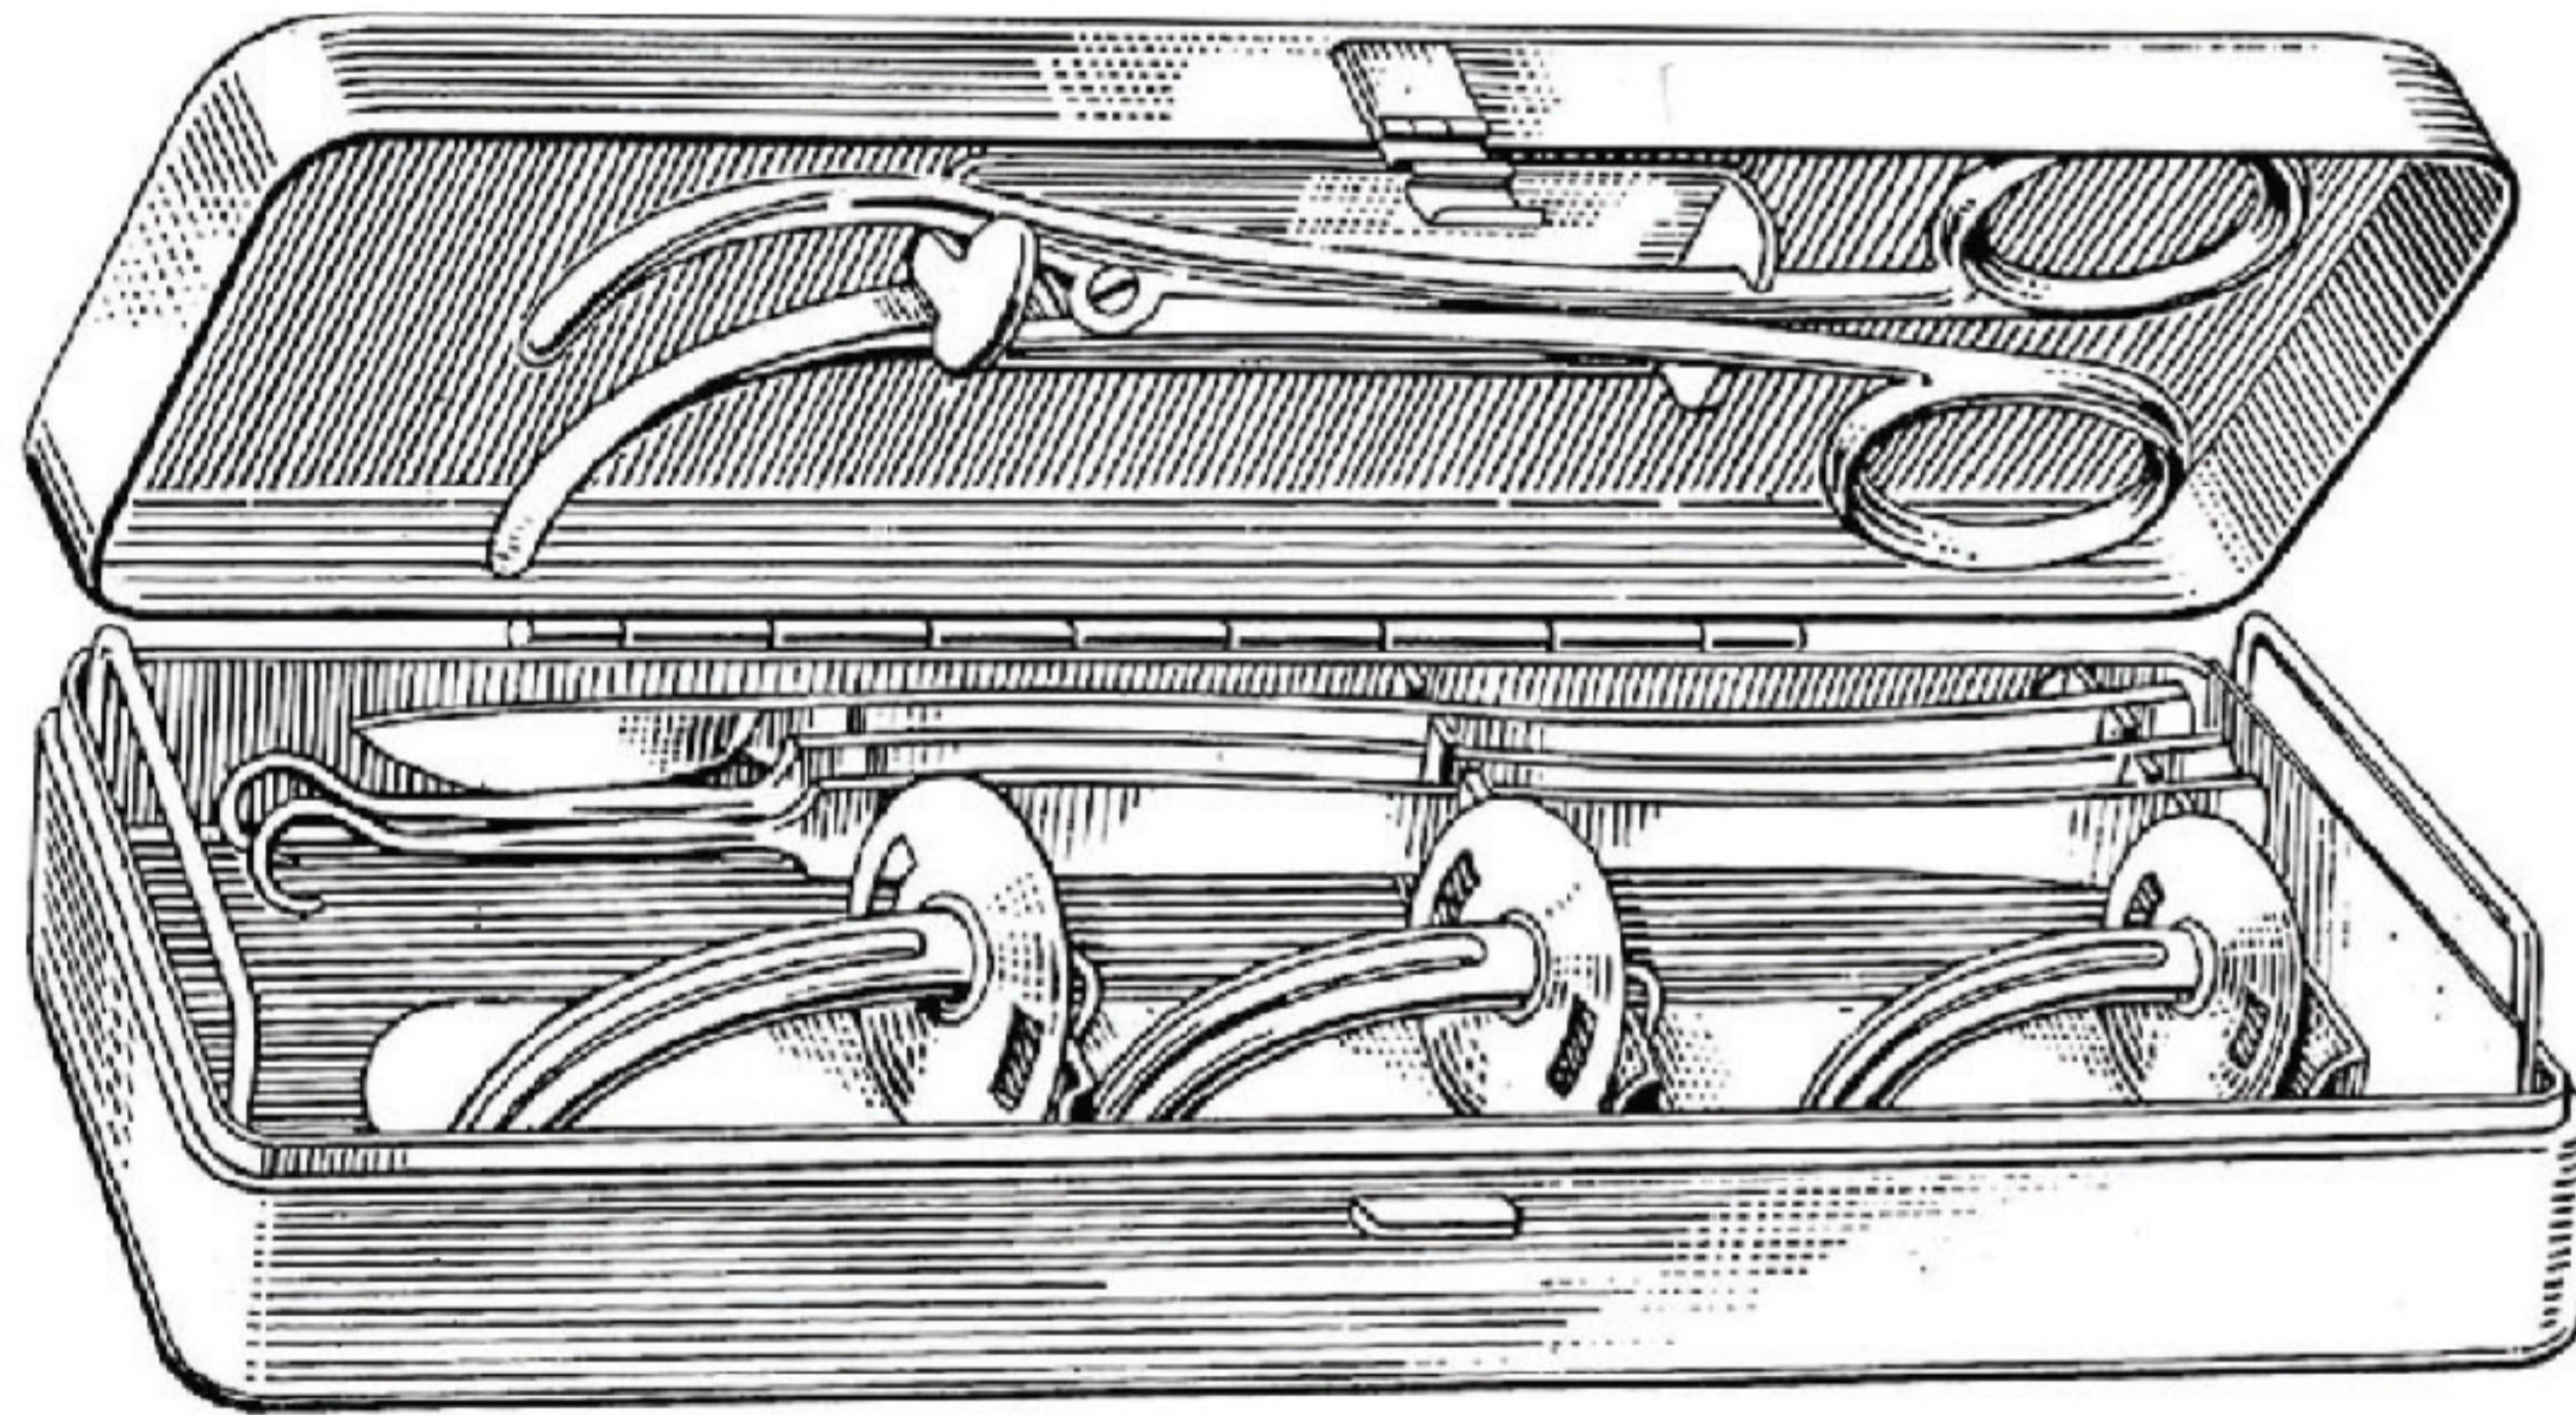

- EN** Tracheotomy
- DE** Tracheotomie
- ES** Traqueotomía

Page 641 to 650

OI 27-7538-00

TRACHEOTOMY SET

OI 27-7538-00

complete in stainless steel case comprising:

- Fuller tracheotomy tube, 18
- Fuller tracheotomy tube, 22
- Fuller tracheotomy tube, 26
- Tracheal hook, sharp
- Tracheal hook, blunt
- Scalpel, stainless, 3cm
- Trousseau, tracheal, dilating forcep