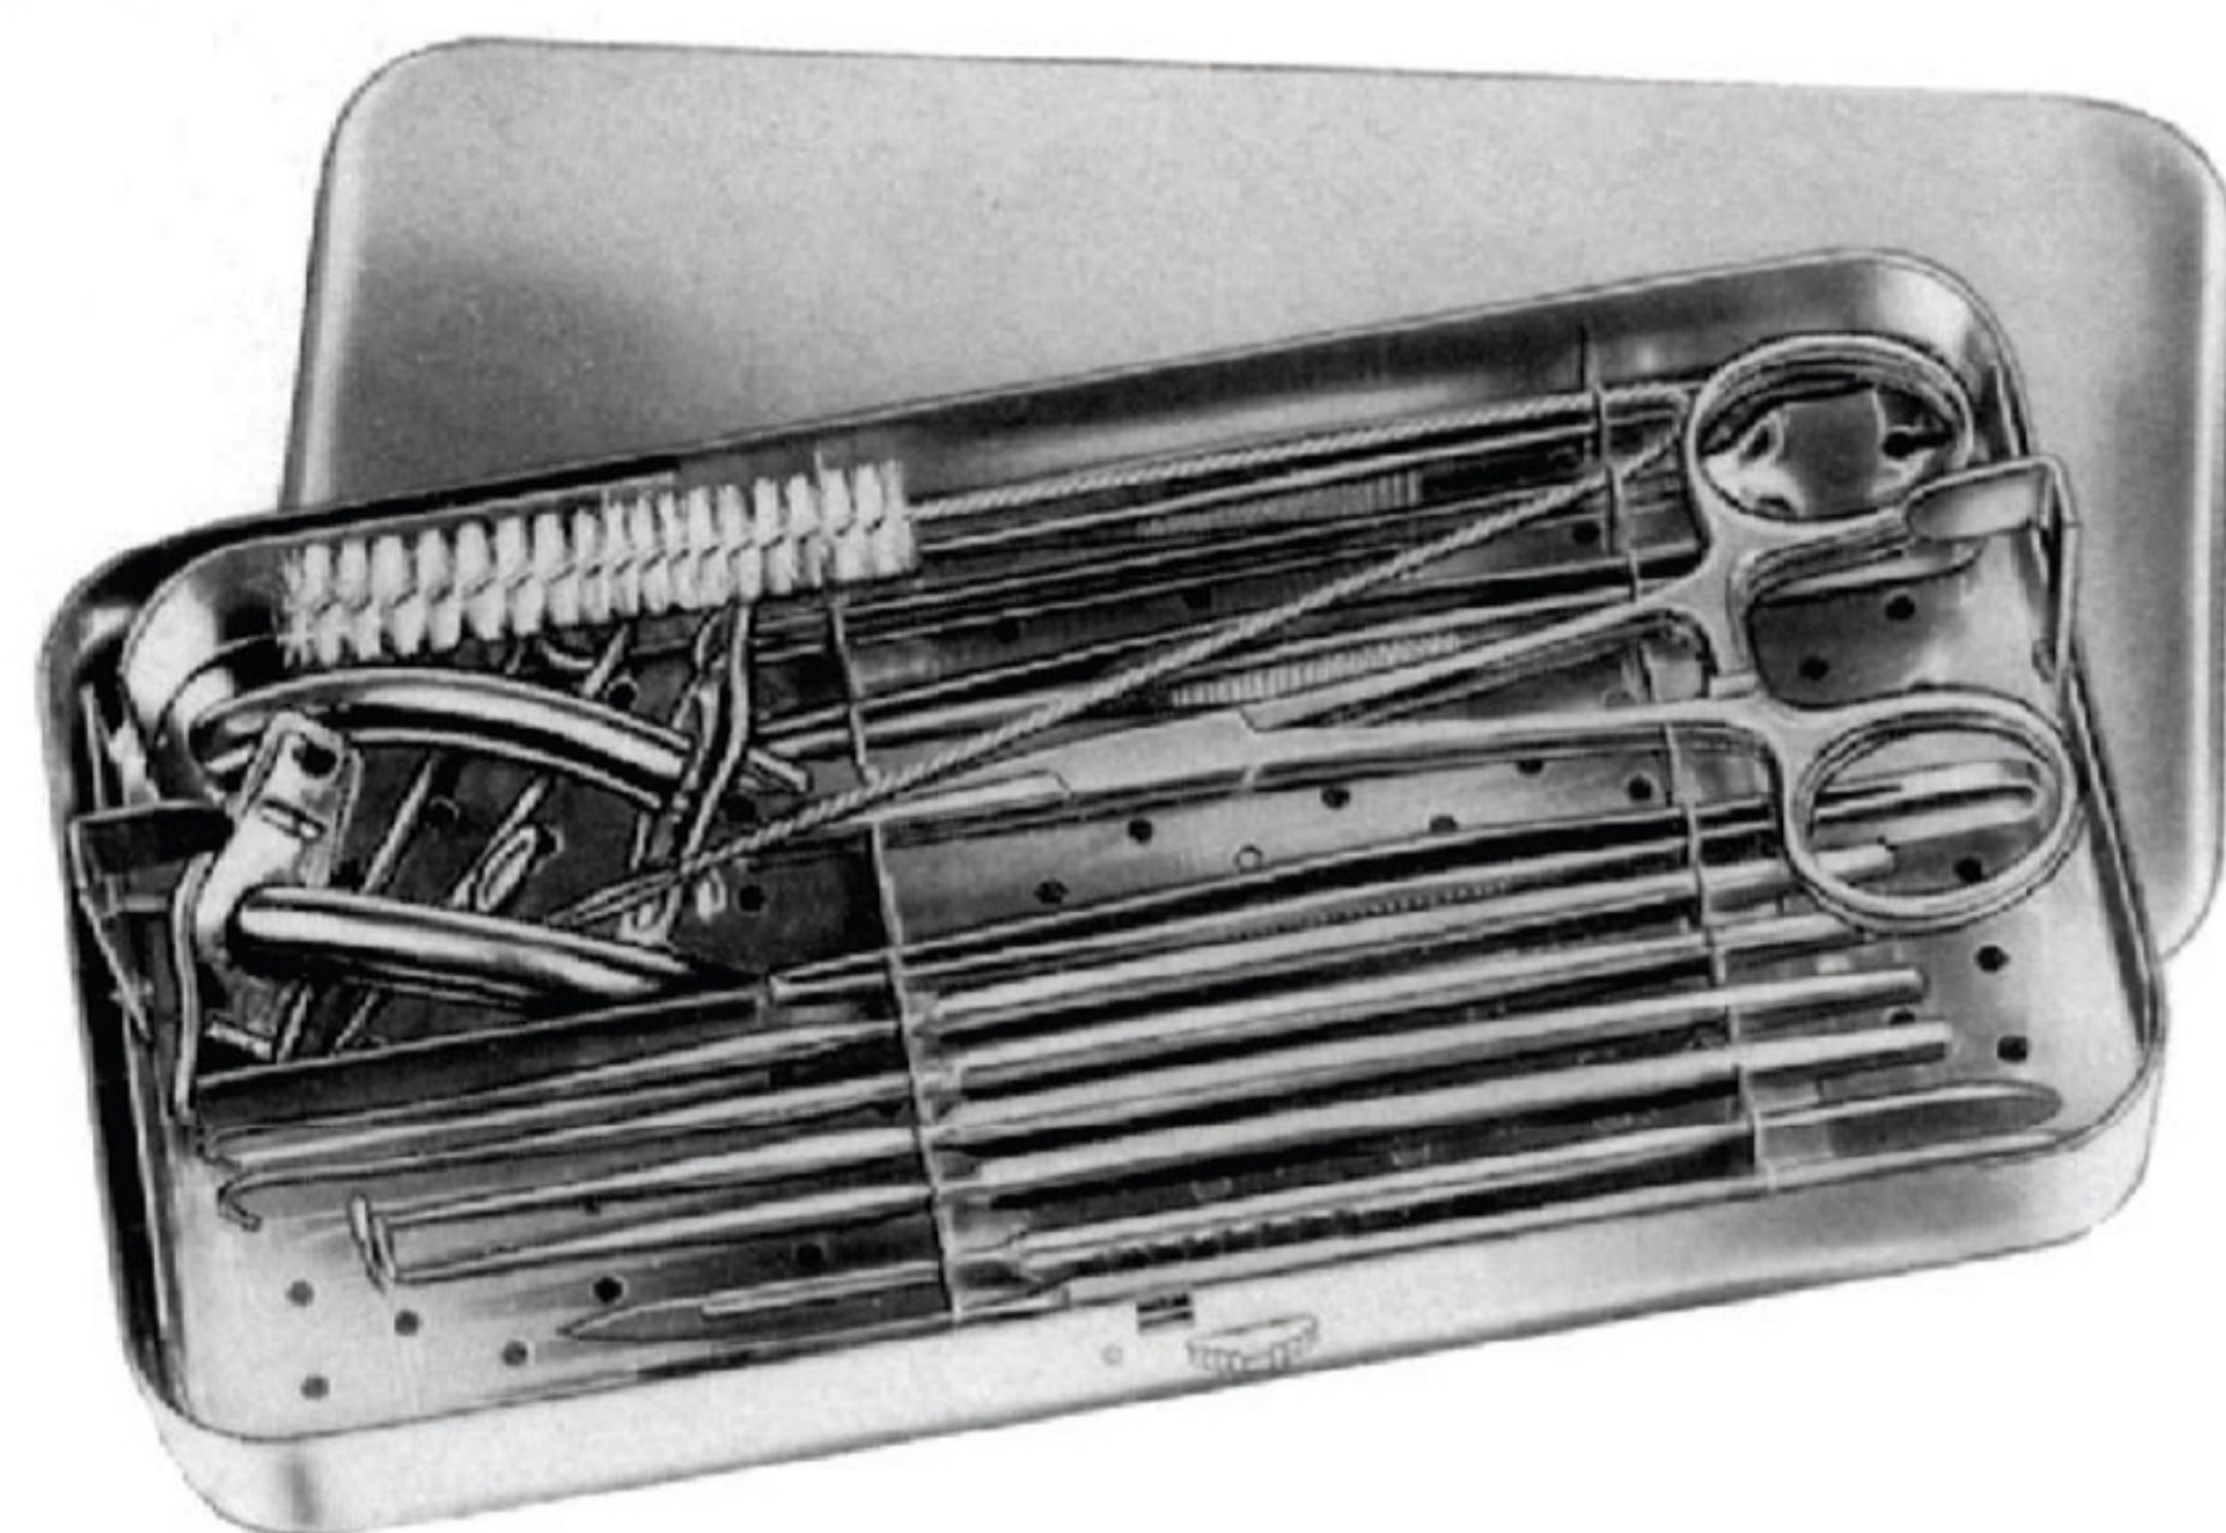

- EN** Tracheotomy
- DE** Tracheotomie
- ES** Traqueotomía

Page 641 to 650

OI 27-7538-00

TRACHEOTOMY SET

OI 27-7538-00

complete in stainless steel case comprising:

- Fuller tracheotomy tube, 18
- Fuller tracheotomy tube, 22
- Fuller tracheotomy tube, 26
- Tracheal hook, sharp
- Tracheal hook, blunt
- Scalpel, stainless, 3cm
- Trousseau, tracheal, dilating forcep

OI 27-7539-00

TRACHEOTOMY SET

OI 27-7539-00

complete in stainless steel case comprising:

- Parker tracheotomy tube, 18
- Parker tracheotomy tube, 22
- Parker tracheotomy tube, 24
- Parker tracheotomy tube, 26
- Tracheal hook, sharp.
- Tracheal hook, double blunt.
- Scalpel, stainless, 3cm
- Trousseau, tracheal, dilating forcep

OI 27-7540-00
 200 x 105 x 30mm

TRACHEOTOMY SET

OI 27-7540-00

complete in metal case, consisting of:

- 1 Handle with 1 blade, Fig. 20
- 1 Handle with 1 blade, Fig. 23
- 1 Thumb forceps, 13.0cm
- 1 Tissue forcep, 13.0cm 1 x 2 teeth
- 2 Pean Artery Forceps, 13.0cm
- 1 Grooved Director, 14.0cm
- 1 Trachea Dilator
- 2 Iterson Trachea Retractors, blunt
- 1 Bose Trachea Retrector, sharp left hand side
- 1 ditto, right hand side
- 1 Luer Trachea Tube, Standard
- 1 ditto
- 1 Cleaning Brush

OI 27-7541-00
 200 x 100 x 40mm

TRACHEOTOMY SET

OI 27-7541-00

complete in metal case 200 x 100 x 40 mm, with
 2 perforated trays of 18/8 s/s containing the following instruments:

- 1 Scalpel Handle No. 4, with blade No. 20
- 1 Scalpel Handle No. 4, with blade No. 23
- 3 Scalpel Blades, assorted, in perforated small case.
- 1 Small case for above Scalpel Blades
- 1 Dressing Forceps, serrated, 13.0cm
- 2 Tissue Forceps, 1 x 2 teeth, 13.0cm
- 4 Crile Artery Forceps, straight, 14.0cm
- 1 Grooved Director, 14.0cm
- 1 Trousseau Trachea Dilator, 14.0cm
- 2 Iterson Trachea Hooks, blunt
- 1 Bose Hook, sharp, left hand side, 16.0cm
- 1 ditto, right hand side, 16.0cm
- 1 Luer Trachea Tube, size 2.6mm diam.
 German Silver.
- 1 ditto, size 4.8mm diam, German Silver.
- 1 Cleaning Brush, 12mm diam. 26.0cm