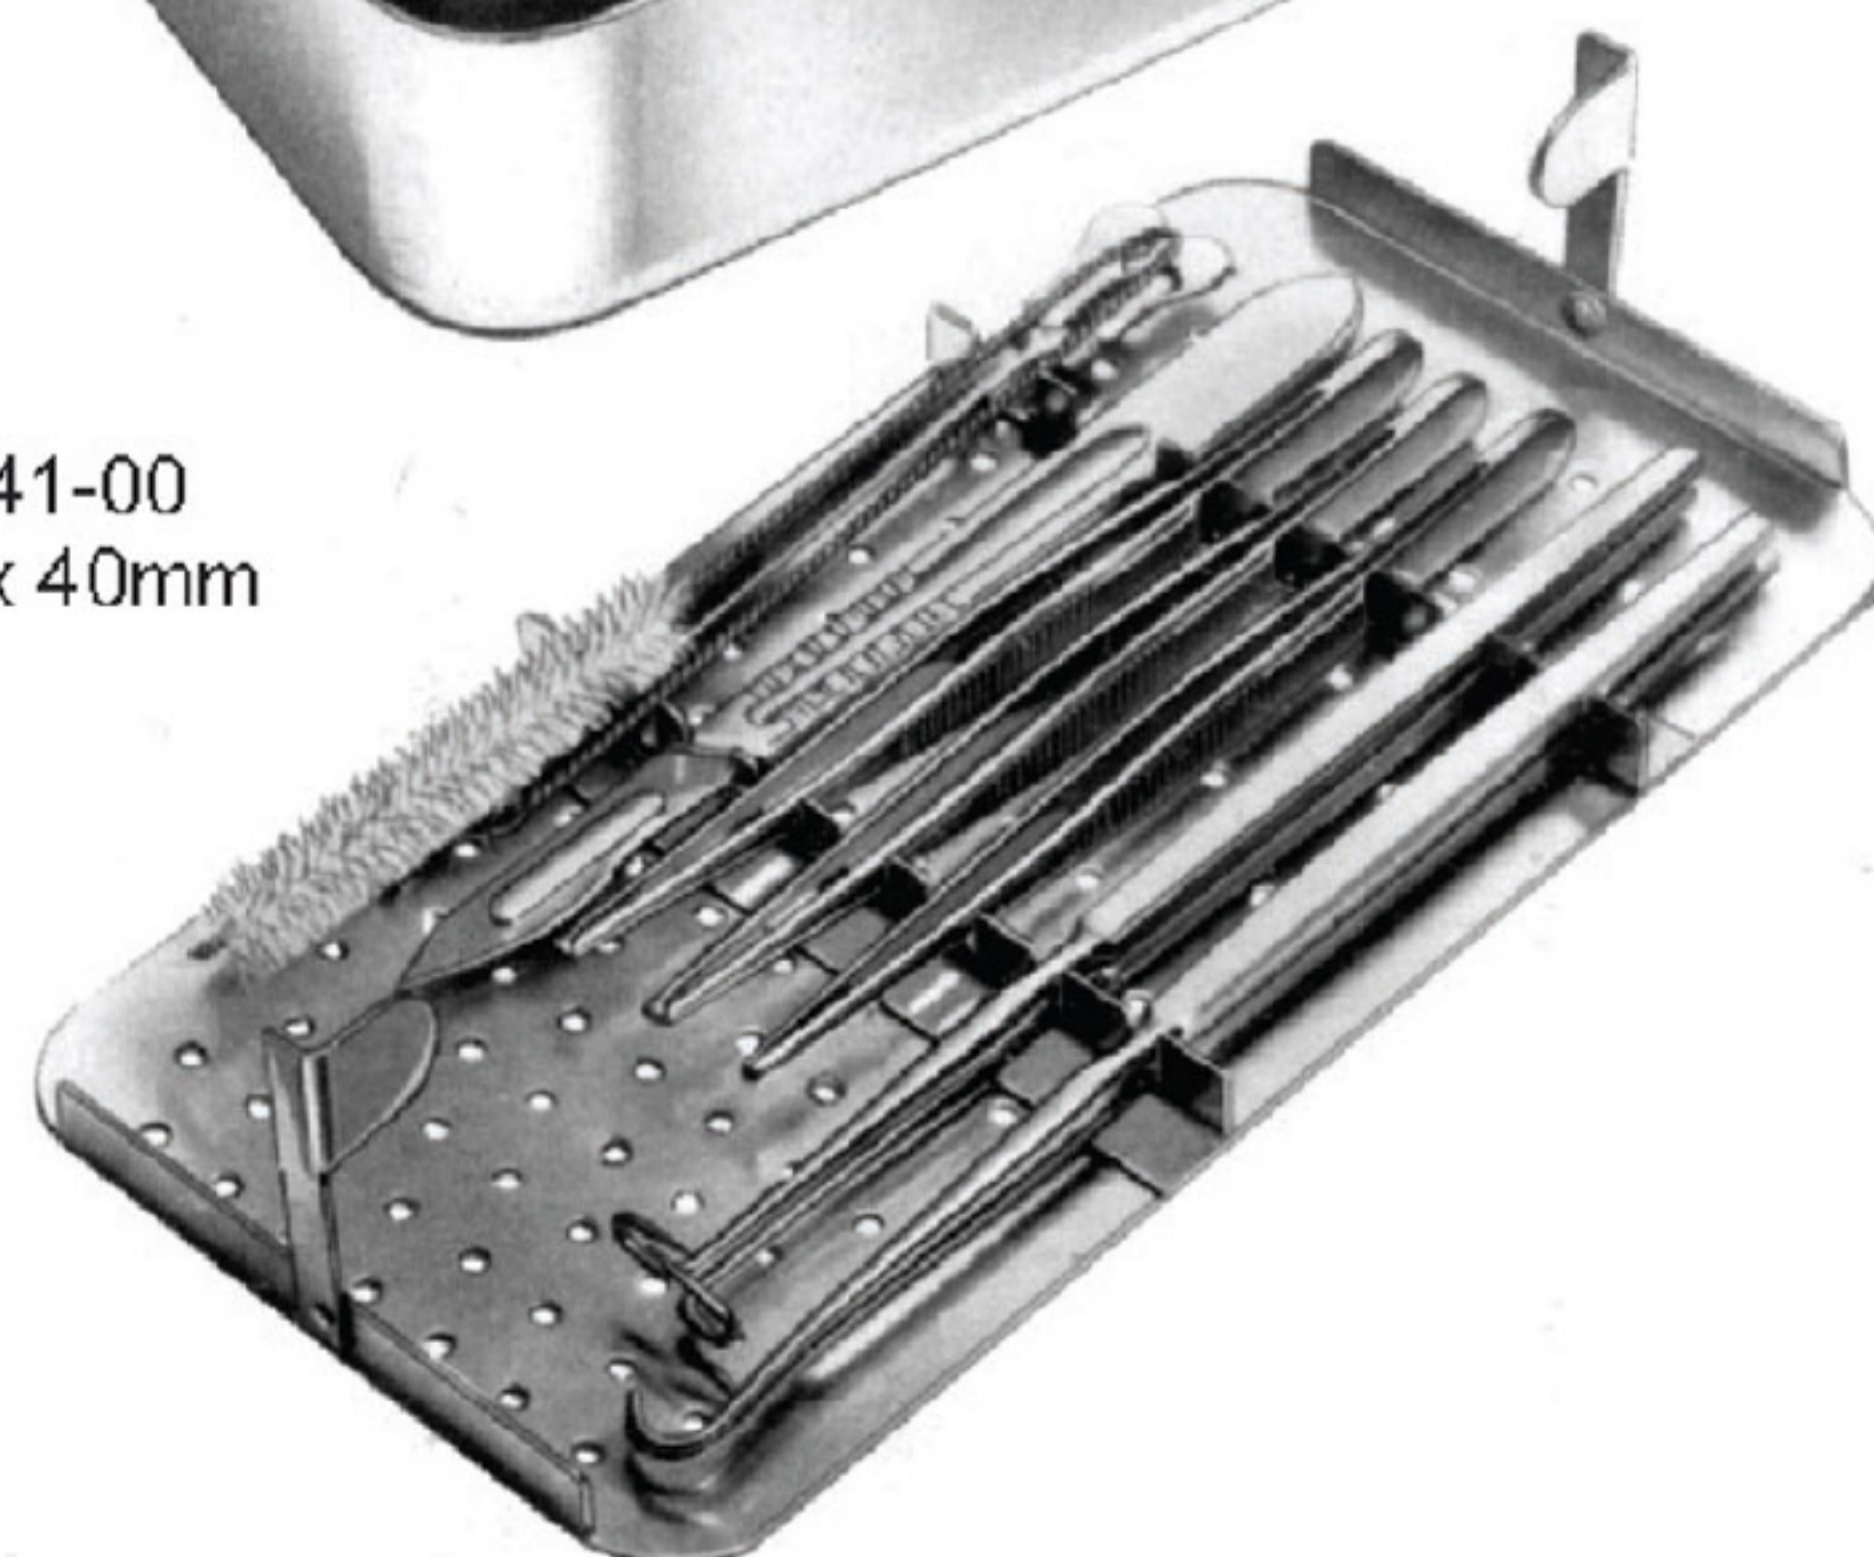

OI 27-7540-00
 200 x 105 x 30mm

TRACHEOTOMY SET

OI 27-7540-00

complete in metal case, consisting of:

- 1 Handle with 1 blade, Fig. 20
- 1 Handle with 1 blade, Fig. 23
- 1 Thumb forceps, 13.0cm
- 1 Tissue forcep, 13.0cm 1 x 2 teeth
- 2 Pean Artery Forceps, 13.0cm
- 1 Grooved Director, 14.0cm
- 1 Trachea Dilator
- 2 Iterson Trachea Retractors, blunt
- 1 Bose Trachea Retrector, sharp left hand side
- 1 ditto, right hand side
- 1 Luer Trachea Tube, Standard
- 1 ditto
- 1 Cleaning Brush

OI 27-7541-00
 200 x 100 x 40mm

TRACHEOTOMY SET

OI 27-7541-00

complete in metal case 200 x 100 x 40 mm, with
 2 perforated trays of 18/8 s/s containing the following instruments:

- 1 Scalpel Handle No. 4, with blade No. 20
- 1 Scalpel Handle No. 4, with blade No. 23
- 3 Scalpel Blades, assorted, in perforated small case.
- 1 Small case for above Scalpel Blades
- 1 Dressing Forceps, serrated, 13.0cm
- 2 Tissue Forceps, 1 x 2 teeth, 13.0cm
- 4 Crile Artery Forceps, straight, 14.0cm
- 1 Grooved Director, 14.0cm
- 1 Trousseau Trachea Dilator, 14.0cm
- 2 Iterson Trachea Hooks, blunt
- 1 Bose Hook, sharp, left hand side, 16.0cm
- 1 ditto, right hand side, 16.0cm
- 1 Luer Trachea Tube, size 2.6mm diam.
 German Silver.
- 1 ditto, size 4.8mm diam, German Silver.
- 1 Cleaning Brush, 12mm diam. 26.0cm