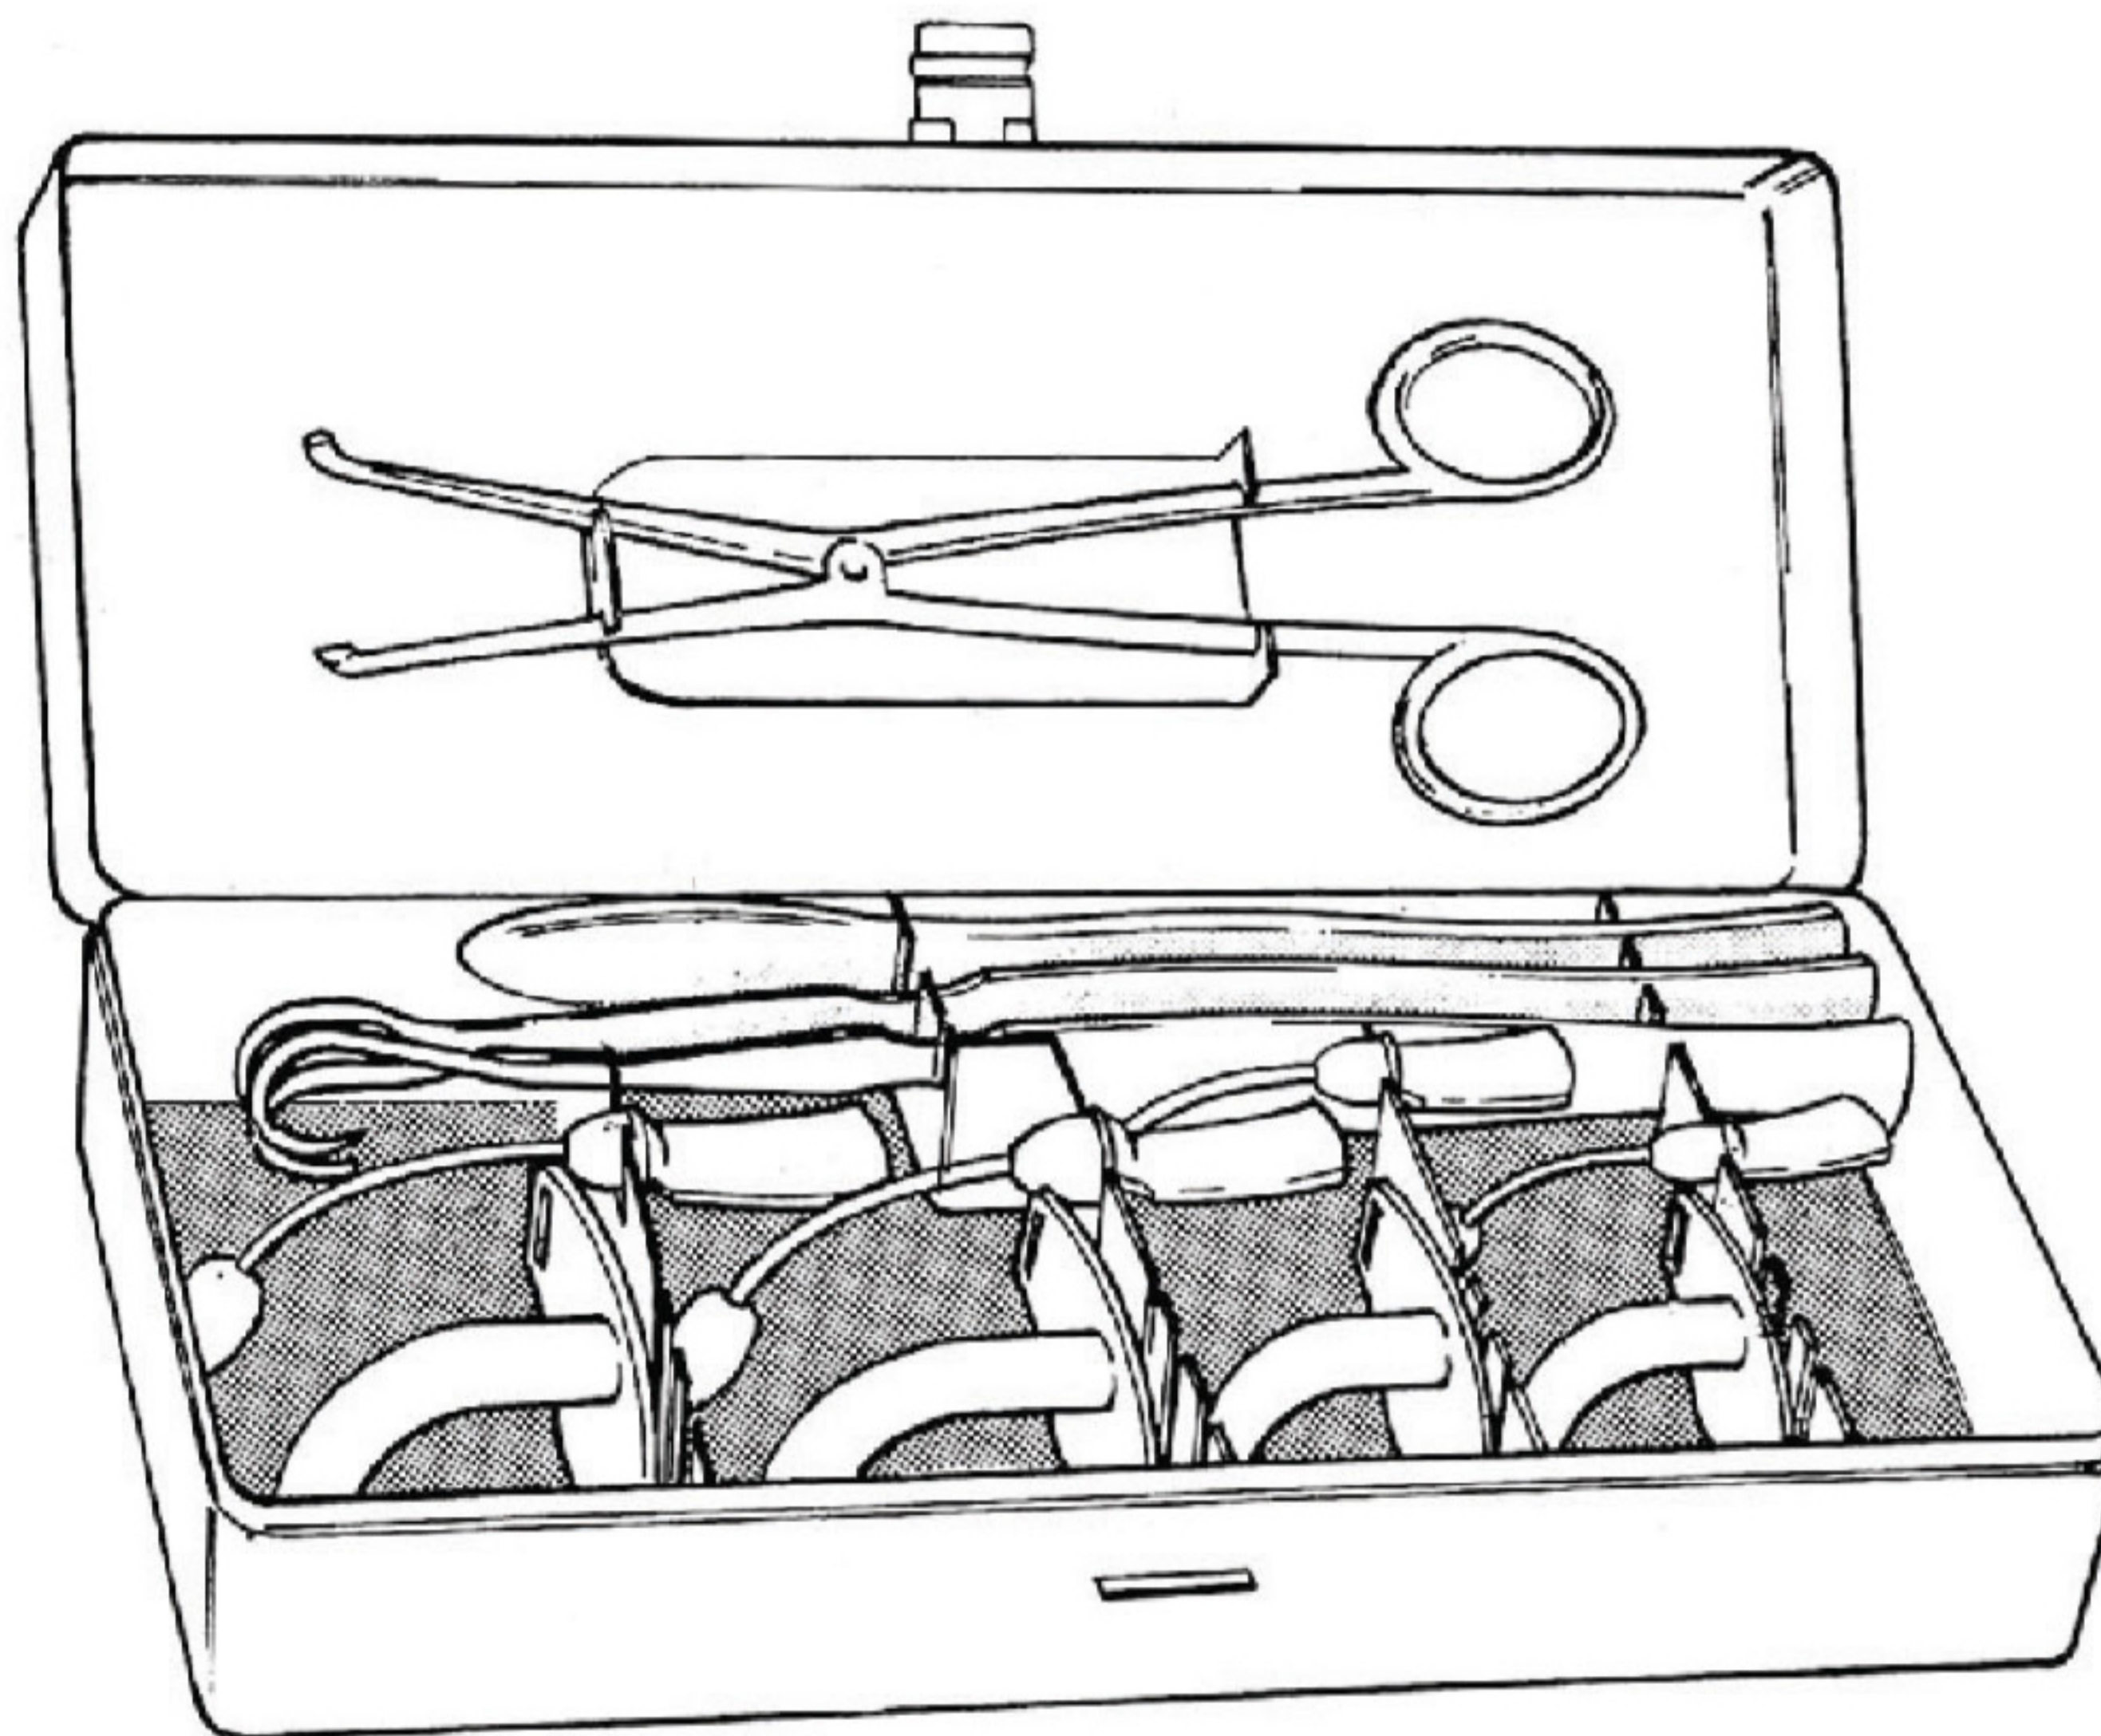

- EN** Tracheotomy
- DE** Tracheotomie
- ES** Traqueotomía

Page 641 to 650

OI 27-7538-00

TRACHEOTOMY SET

OI 27-7538-00

complete in stainless steel case comprising:

- Fuller tracheotomy tube, 18
- Fuller tracheotomy tube, 22
- Fuller tracheotomy tube, 26
- Tracheal hook, sharp
- Tracheal hook, blunt
- Scalpel, stainless, 3cm
- Trousseau, tracheal, dilating forcep

OI 27-7539-00

TRACHEOTOMY SET

OI 27-7539-00

complete in stainless steel case comprising:

- Parker tracheotomy tube, 18
- Parker tracheotomy tube, 22
- Parker tracheotomy tube, 24
- Parker tracheotomy tube, 26
- Tracheal hook, sharp.
- Tracheal hook, double blunt.
- Scalpel, stainless, 3cm
- Trousseau, tracheal, dilating forcep

OI 27-7540-00
 200 x 105 x 30mm

TRACHEOTOMY SET

OI 27-7540-00

complete in metal case, consisting of:

- 1 Handle with 1 blade, Fig. 20
- 1 Handle with 1 blade, Fig. 23
- 1 Thumb forceps, 13.0cm
- 1 Tissue forcep, 13.0cm 1 x 2 teeth
- 2 Pean Artery Forceps, 13.0cm
- 1 Grooved Director, 14.0cm
- 1 Trachea Dilator
- 2 Iterson Trachea Retractors, blunt
- 1 Bose Trachea Retrector, sharp left hand side
- 1 ditto, right hand side
- 1 Luer Trachea Tube, Standard
- 1 ditto
- 1 Cleaning Brush

OI 27-7541-00
 200 x 100 x 40mm

TRACHEOTOMY SET

OI 27-7541-00

complete in metal case 200 x 100 x 40 mm, with
 2 perforated trays of 18/8 s/s containing the following instruments:

- 1 Scalpel Handle No. 4, with blade No. 20
- 1 Scalpel Handle No. 4, with blade No. 23
- 3 Scalpel Blades, assorted, in perforated small case.
- 1 Small case for above Scalpel Blades
- 1 Dressing Forceps, serrated, 13.0cm
- 2 Tissue Forceps, 1 x 2 teeth, 13.0cm
- 4 Crile Artery Forceps, straight, 14.0cm
- 1 Grooved Director, 14.0cm
- 1 Trousseau Trachea Dilator, 14.0cm
- 2 Iterson Trachea Hooks, blunt
- 1 Bose Hook, sharp, left hand side, 16.0cm
- 1 ditto, right hand side, 16.0cm
- 1 Luer Trachea Tube, size 2.6mm diam.
 German Silver.
- 1 ditto, size 4.8mm diam, German Silver.
- 1 Cleaning Brush, 12mm diam. 26.0cm