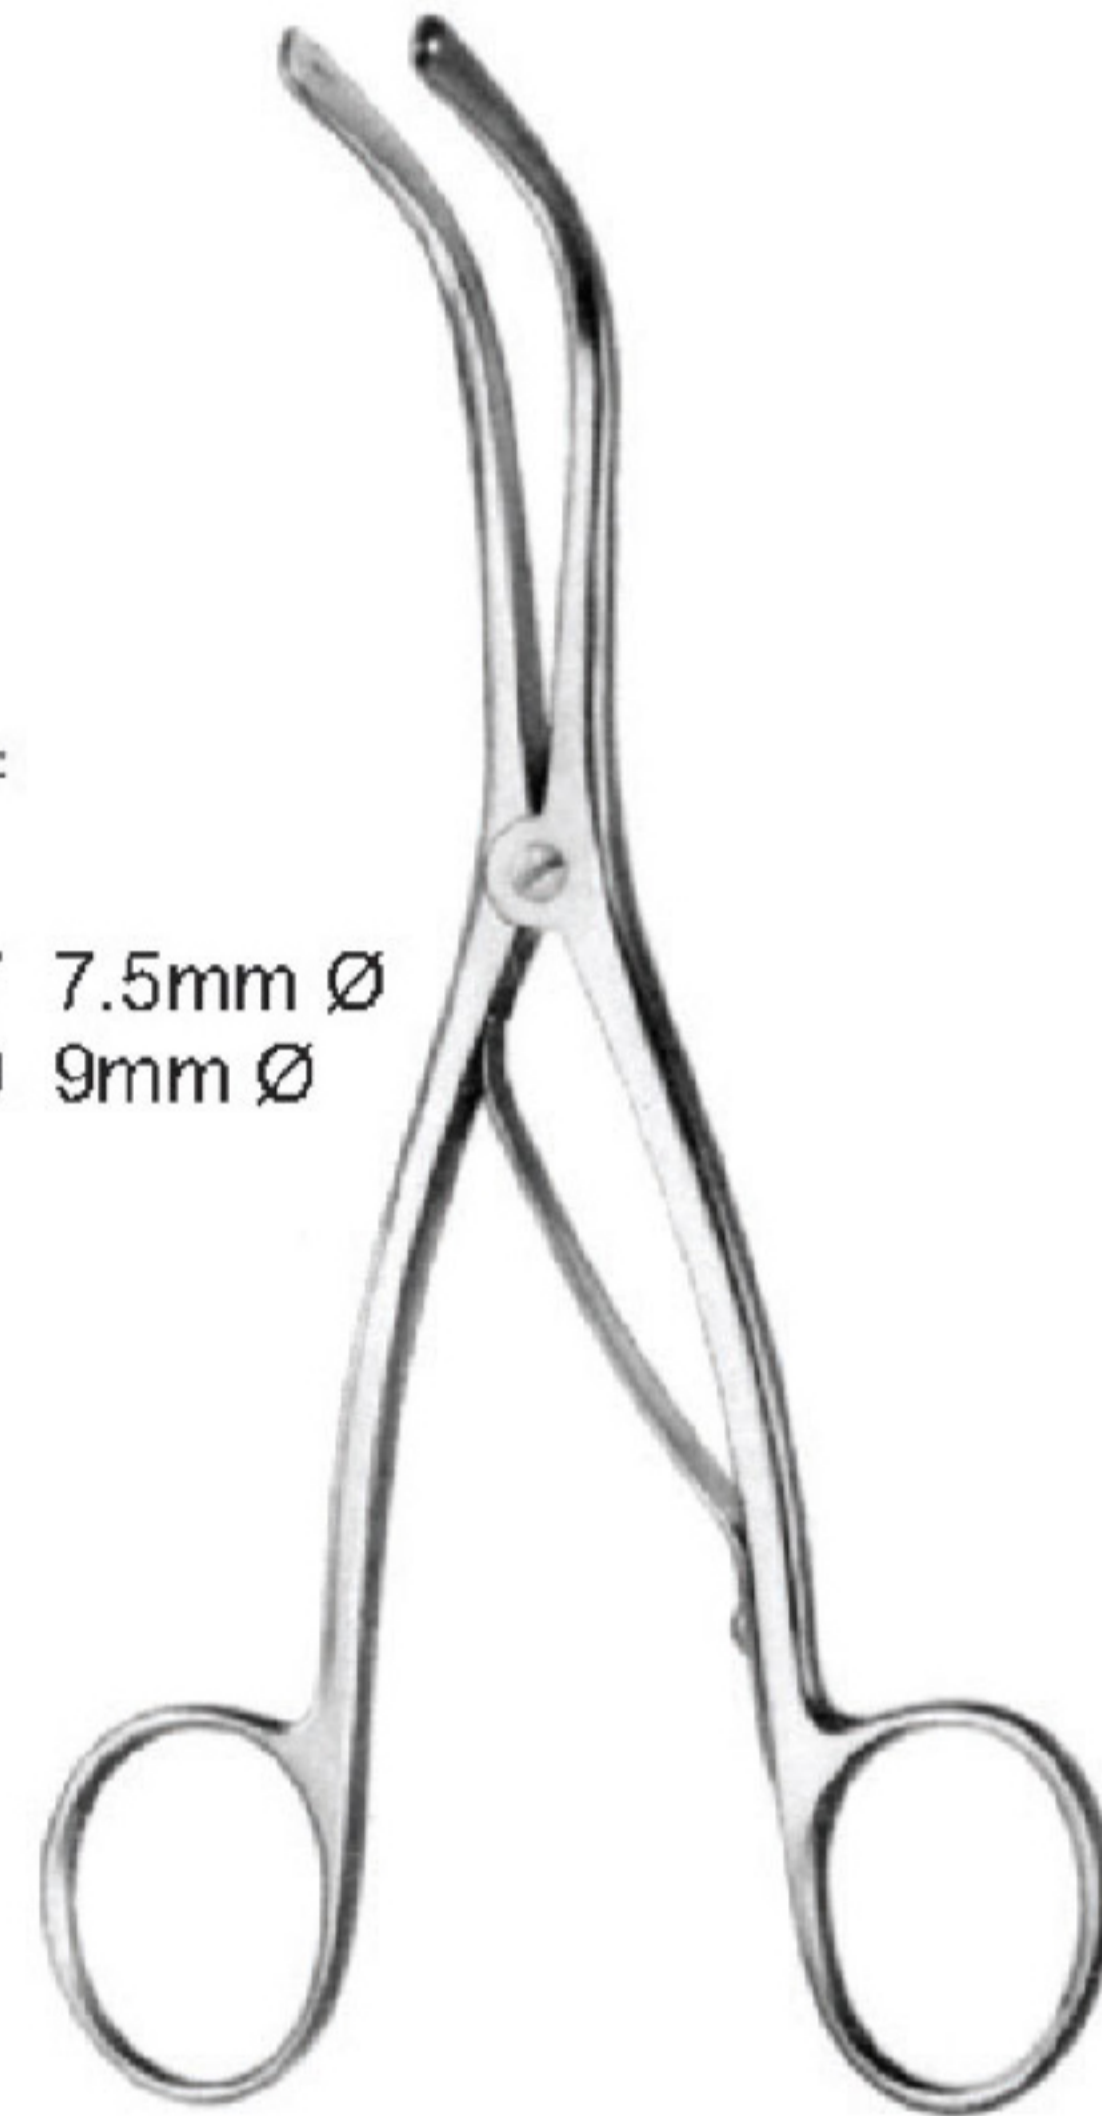

OI 27-7501-07 7.5mm Ø
OI 27-7501-09 9mm Ø

TROUSSEAU
OI 27-7502-12 12.0cm
OI 27-7502-14 14.0cm