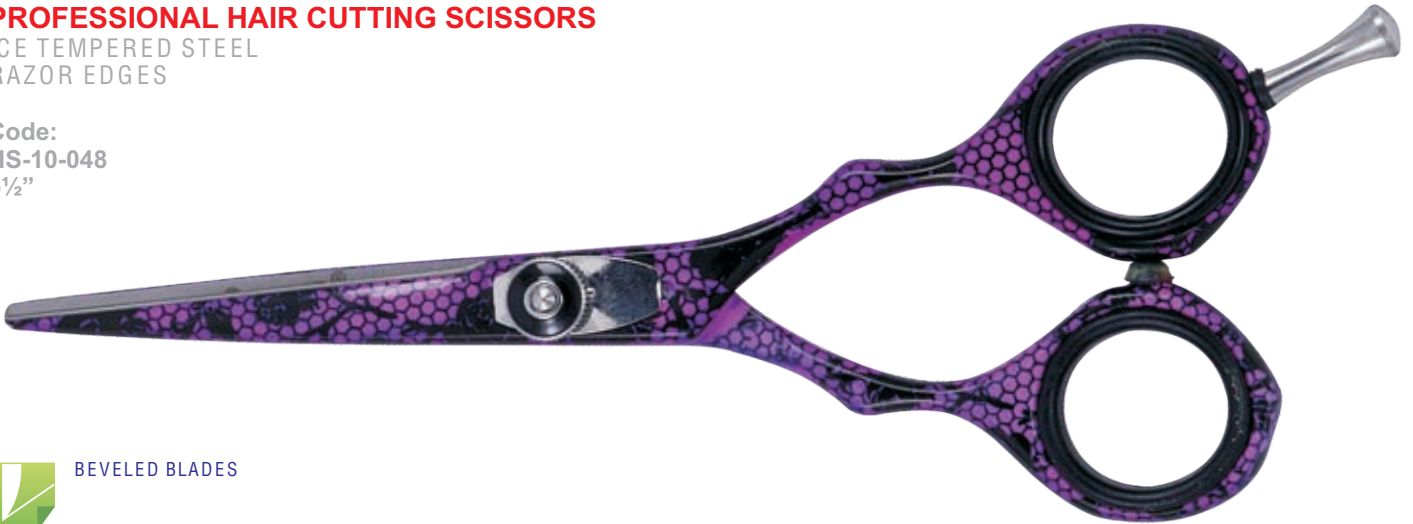

PROFESSIONAL HAIR CUTTING SCISSORS

ICE TEMPERED STEEL
RAZOR EDGES

Code:
HS-10-048
5½"

BEVELED BLADES

ERGONOMIC HANDLE

ADJUSTABLE SCREW