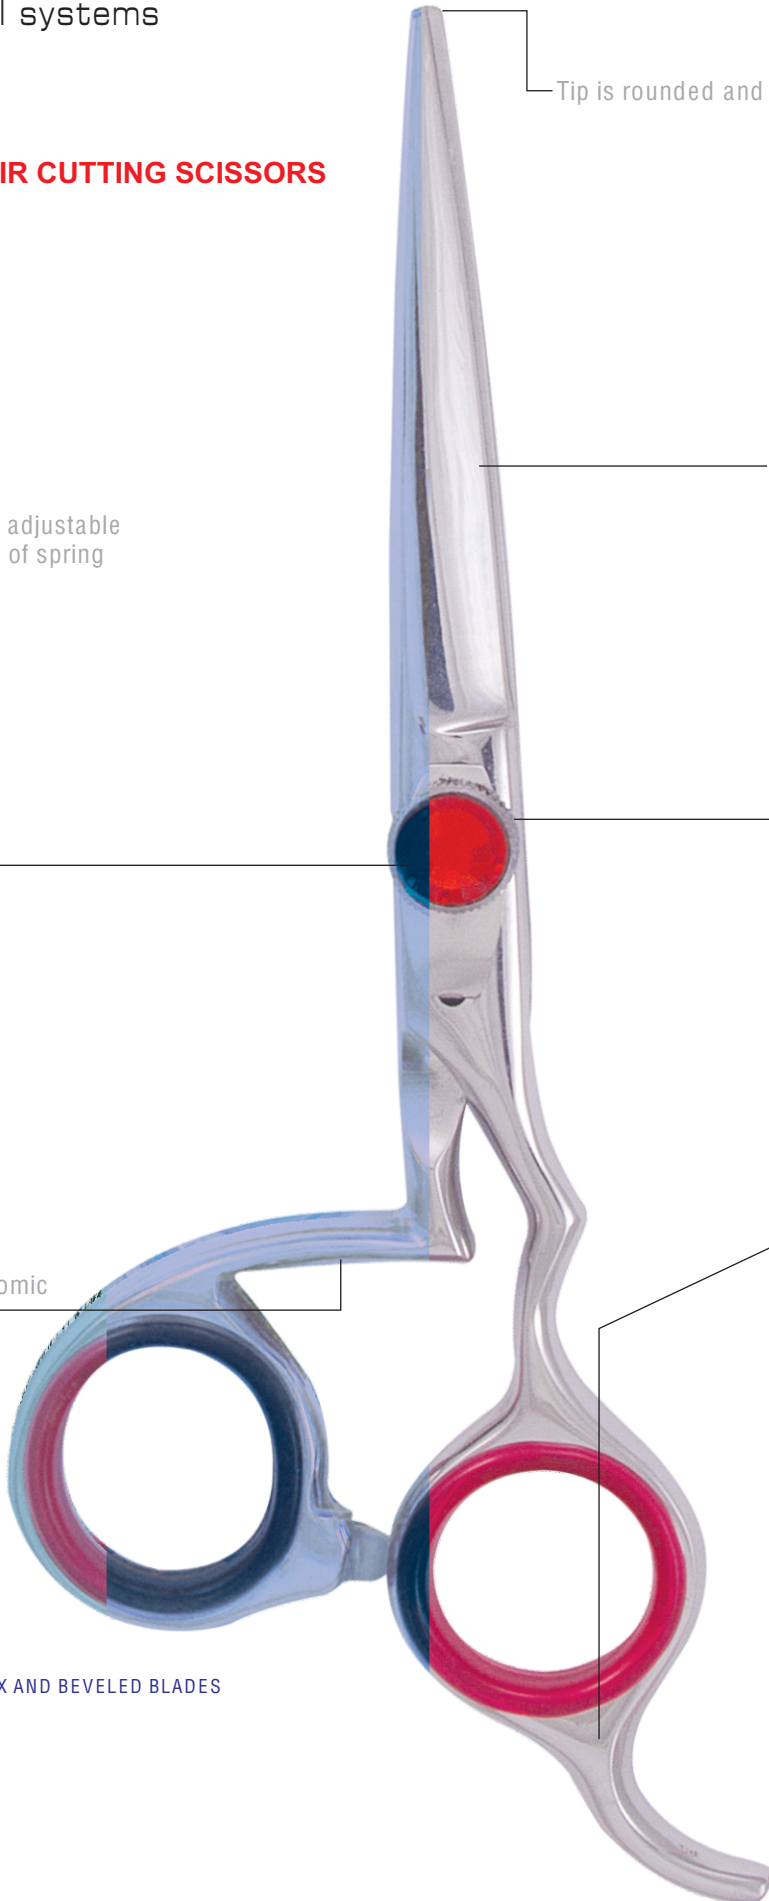

PROFESSIONAL HAIR CUTTING SCISSORS

STEEL 440C
RAZOR EDGES

Code:
HS-10-098
5½"

Tension of the blades is adjustable
through a special system of spring
clutch

Handles are fully ergonomic

Tip is rounded and anti-scratch

Inside of the blade is strongly hollow
external blade is convex sharpened
by expert hand-craft masters

Unique® guarantees each product,
in design and quality

Finger rest is in the right
position

AVAILABLE IN CONVEX AND BEVELED BLADES

ERGONOMIC HANDLE

ADJUSTABLE SCREW