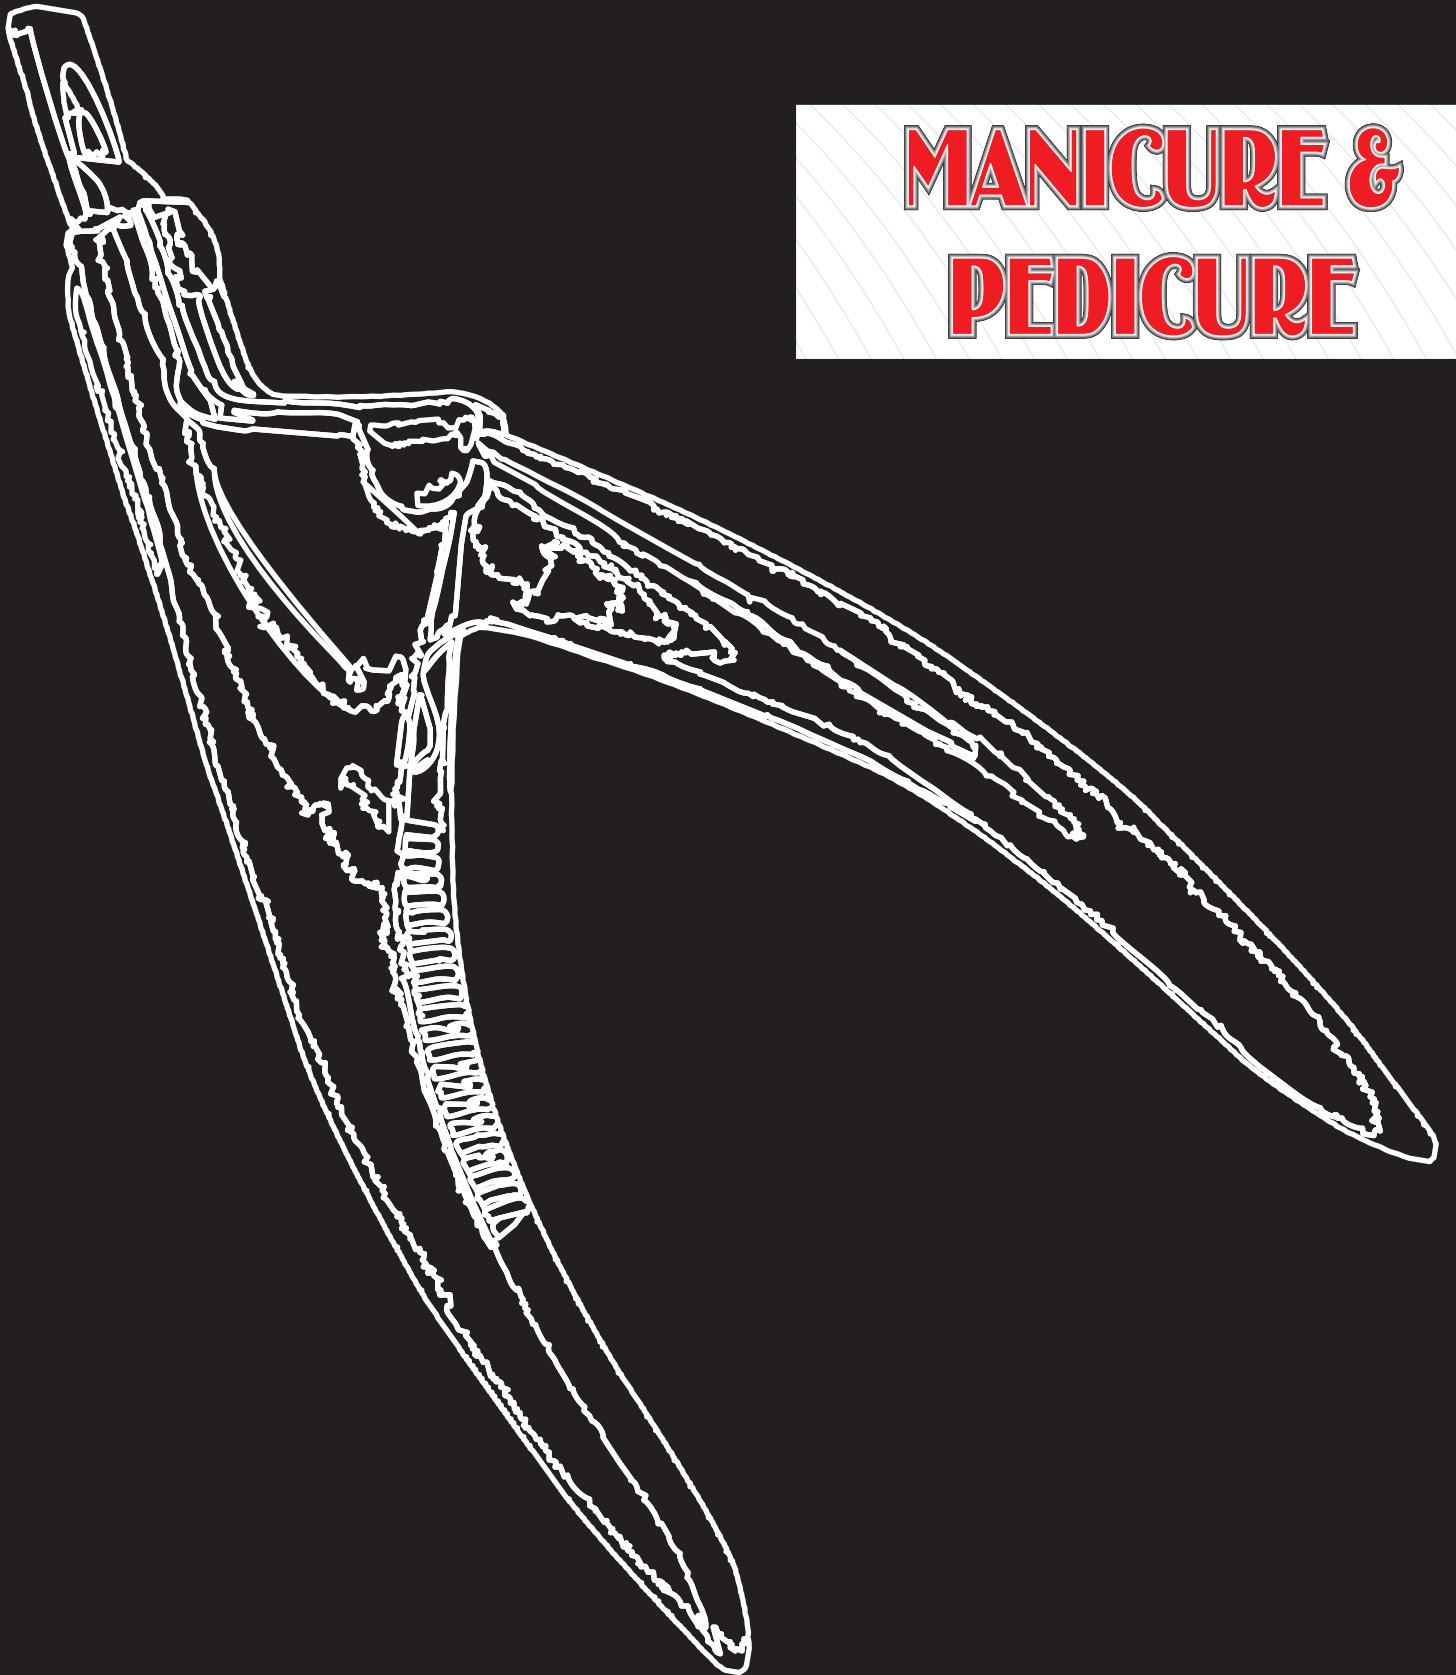

Pushers

Code:
ps-14-054
12 cm

Pushers

Code:
ps-14-055
17.5 cm

Pushers

Code:
ps-14-056
15.5 cm

Pushers

Code:
ps-14-057
14 cm

Pushers

Code:
ps-14-058
14.5 cm

Pushers

Code:
ps-14-059
15 cm

Pushers

Code:
ps-14-060
15 cm

Pushers

Code:
ps-14-061
11 cm

Pushers

Code:
ps-14-062
12 cm

Pushers

Code:
ps-14-063
12.5 cm

Pushers

Code:
ps-14-064
11 cm

Pushers

Code:
ps-14-065
13.5 cm

Pushers

Code:
ps-14-066
11.5 cm

Pushers

Code:
ps-14-067
9 cm

**MANICURE &
PEDICURE**

PROFILE NIPPER (Blue)

Code:
PC-16-001

PROFILE NIPPER (Red)