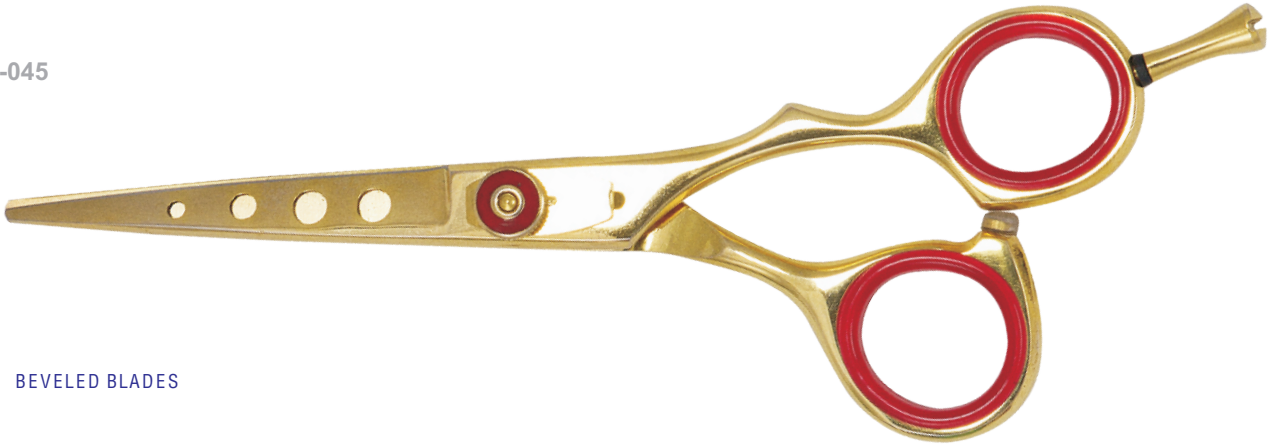

AVAILABLE IN CONVEX AND BEVELED BLADES

ADJUSTABLE SCREW

PROFESSIONAL HAIR CUTTING SCISSORS

ICE TEMPERED STEEL
RAZOR EDGES

Code:
HS-10-095
5½"

AVAILABLE IN CONVEX AND BEVELED BLADES

ERGONOMIC HANDLE

ADJUSTABLE SCREW

PROFESSIONAL THINNING SCISSORS

ICE TEMPERED STEEL
SUPER CUT

Code:
HS-10-530
5½"

ERGONOMIC HANDLE

ADJUSTABLE SCREW

PROFESSIONAL HAIR CUTTING SCISSORS

ICE TEMPERED STEEL
RAZOR EDGES

Code:
HS-10-045
5½"

BEVELED BLADES

ERGONOMIC HANDLE

ADJUSTABLE SCREW

PROFESSIONAL THINNING SCISSORS

ICE TEMPERED STEEL
Razor Edges

Code:
HS-10-047
5½"

BEVELED BLADES

ERGONOMIC HANDLE