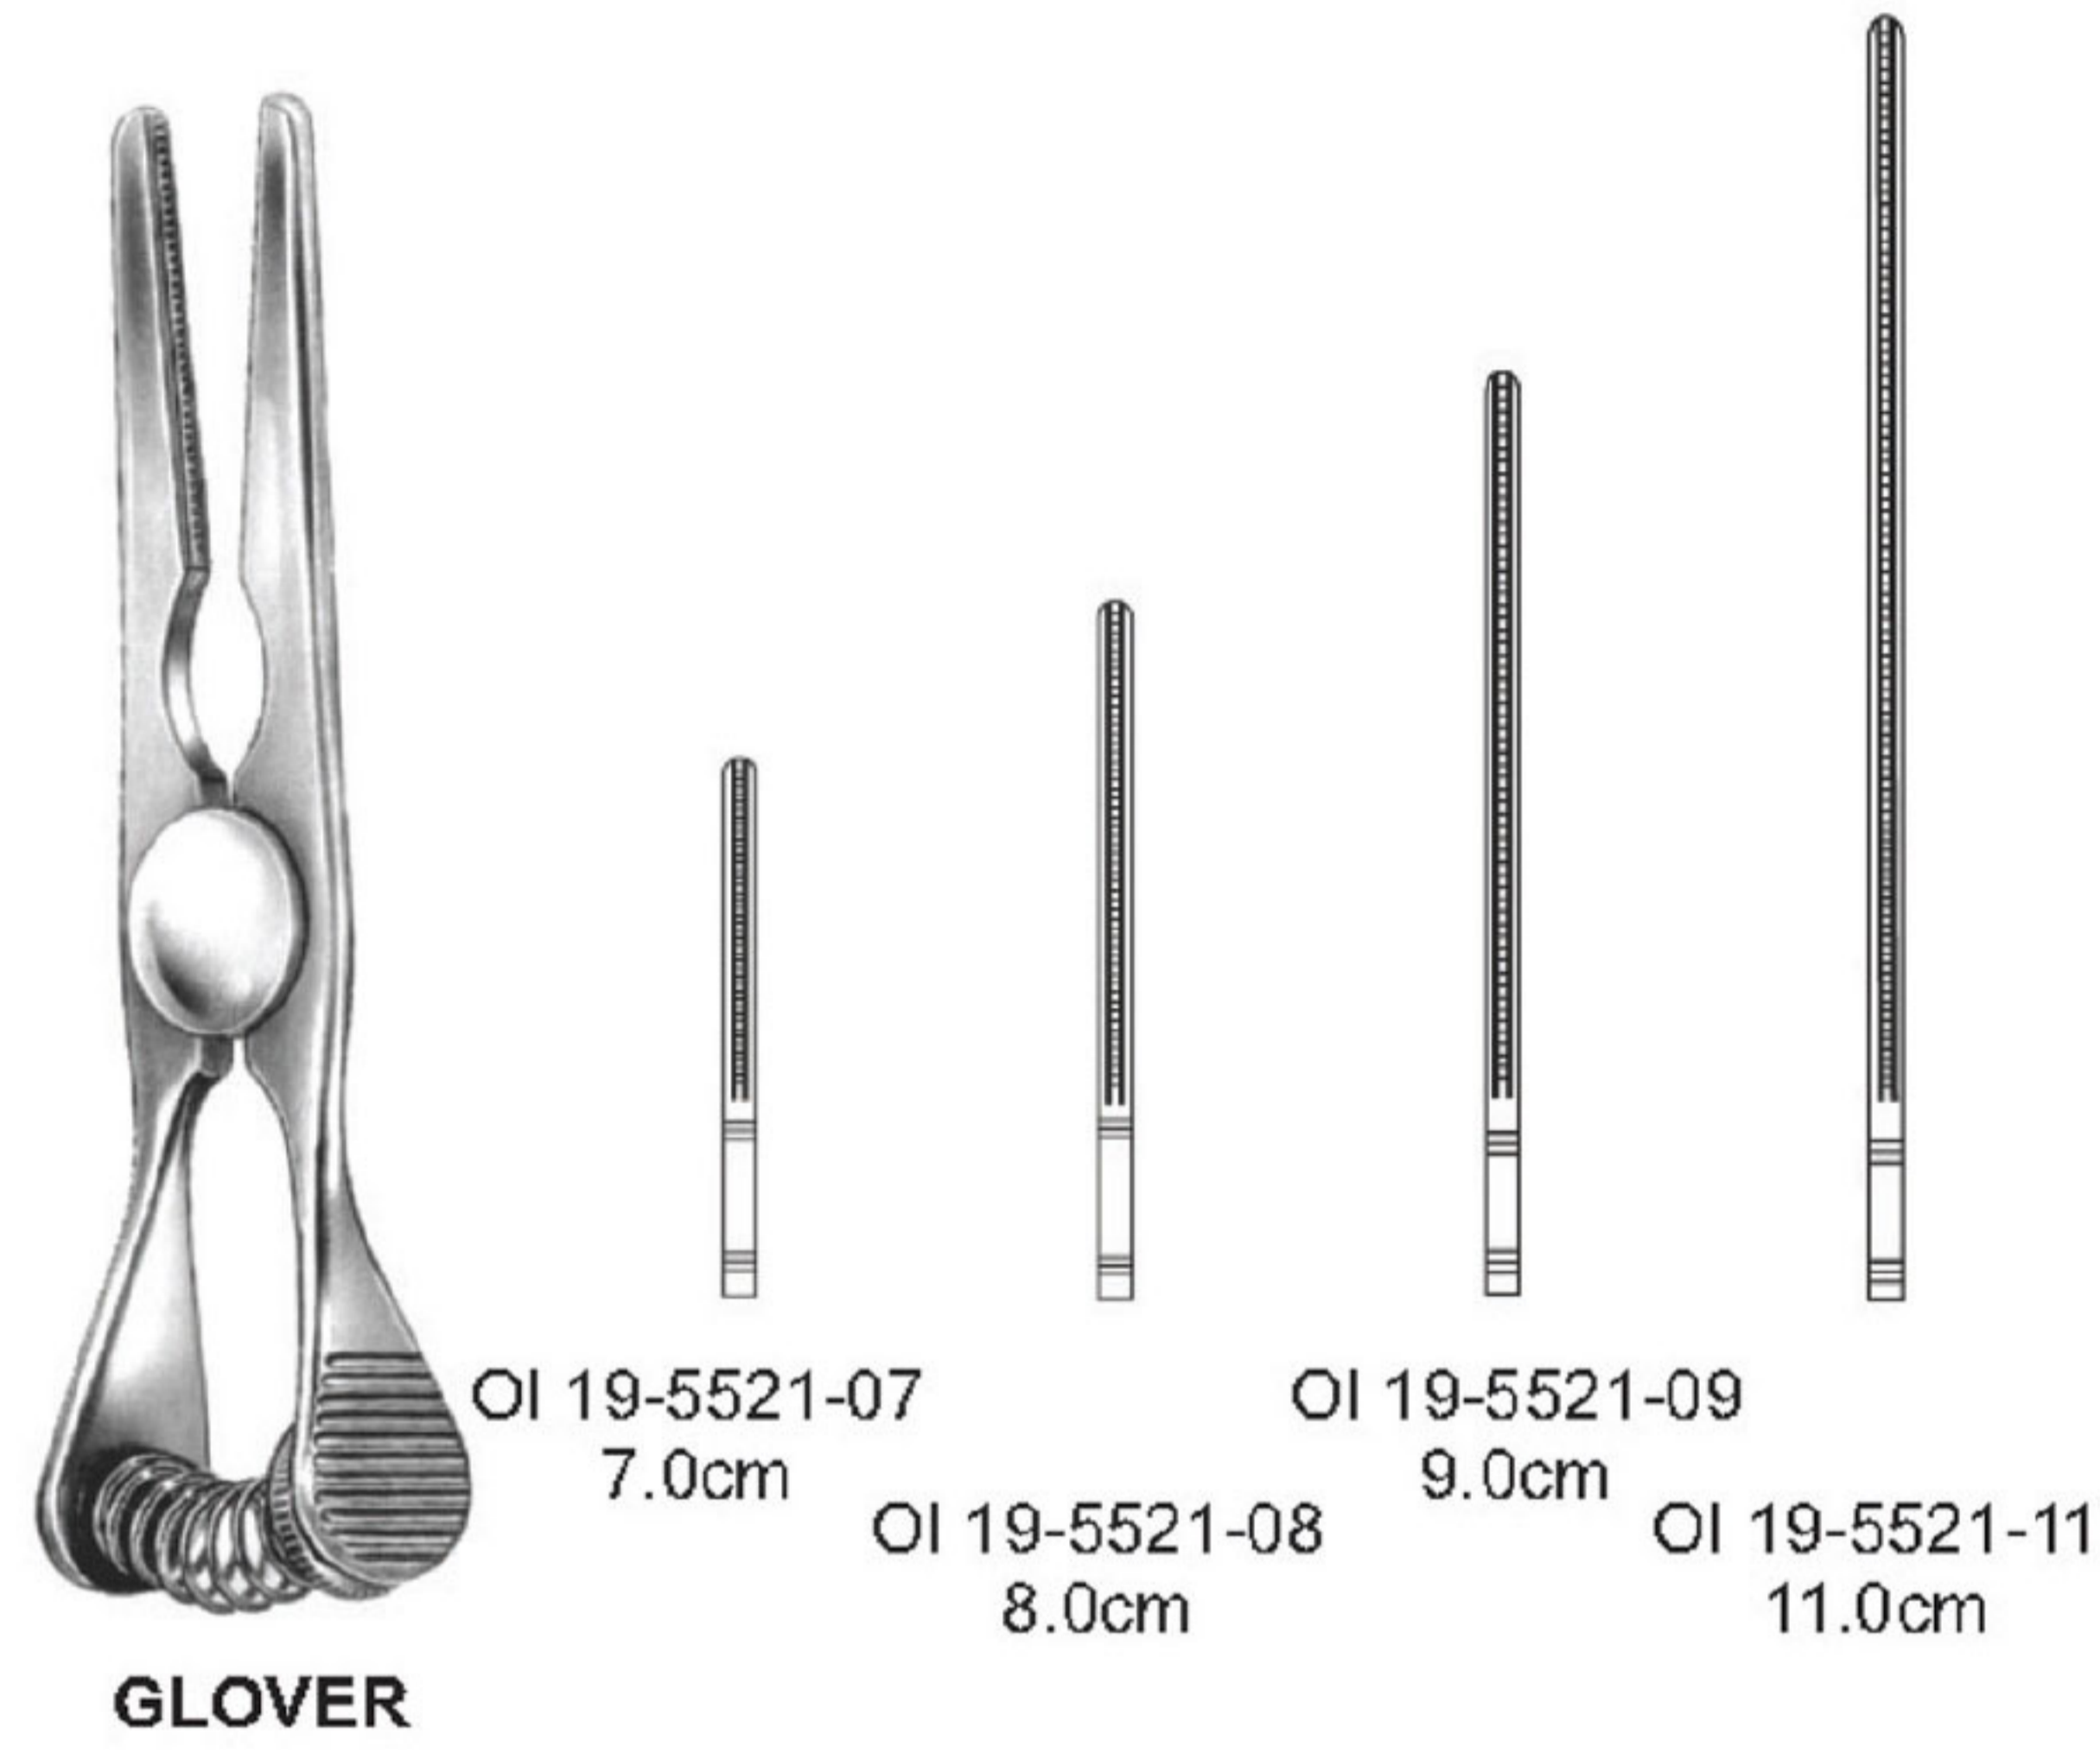

Also available in titanium