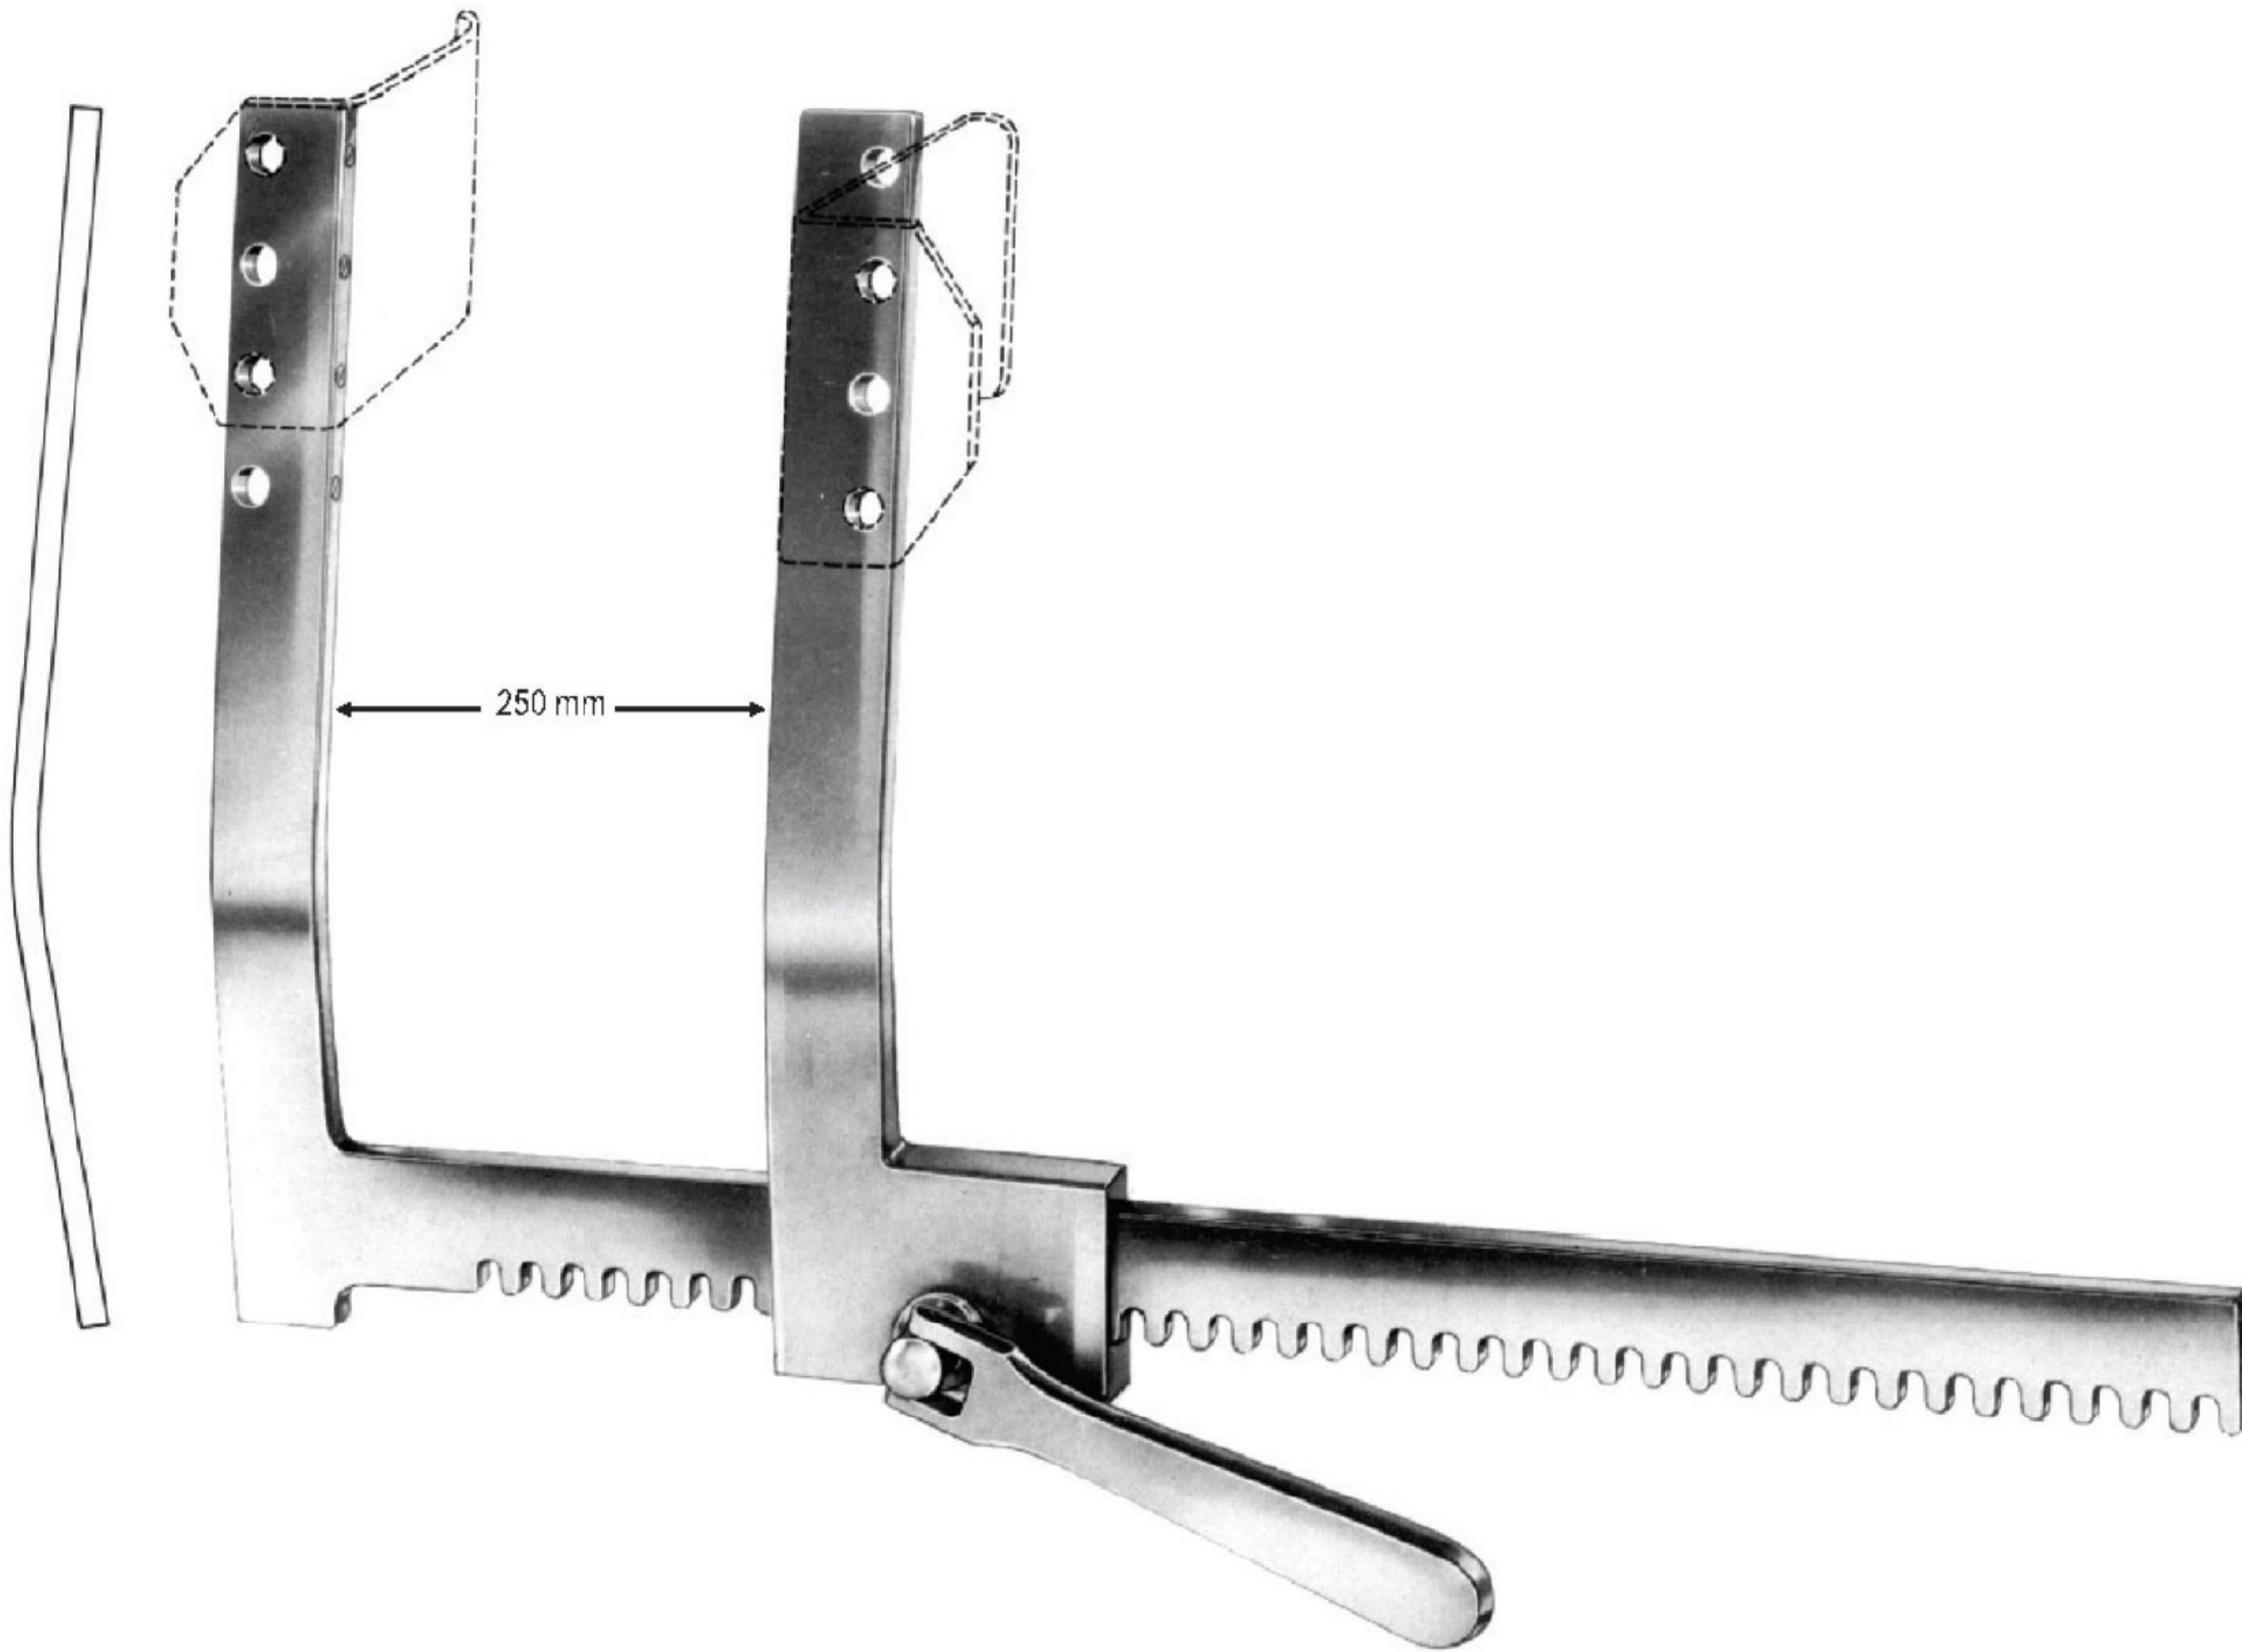

**FINOCHIETTO**  
for adults, with suture separator

S/S	ALU	a	b	c
OI 19-5680-01	OI 19-5681-01	85mm	65mm	175mm

**FINOCHIETTO**  
for adults, with 2 blades attached to each arm

S/S	ALU	a	b	c
OI 19-5682-01	OI 19-5683-01	10mm	15mm	120mm
OI 19-5682-02	OI 19-5683-02	14mm	14mm	120mm
OI 19-5682-03	OI 19-5683-03	14mm	20mm	120mm