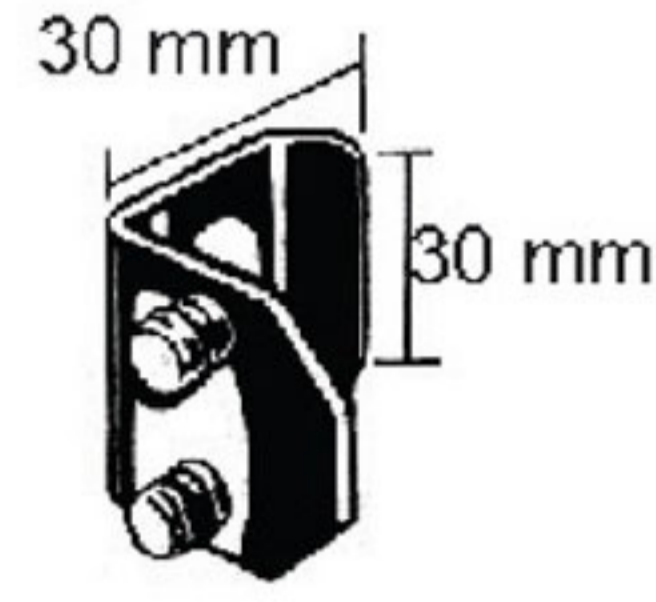

S/S Alu
OI 19-5684-30 OI 19-5685-30
30x30mm