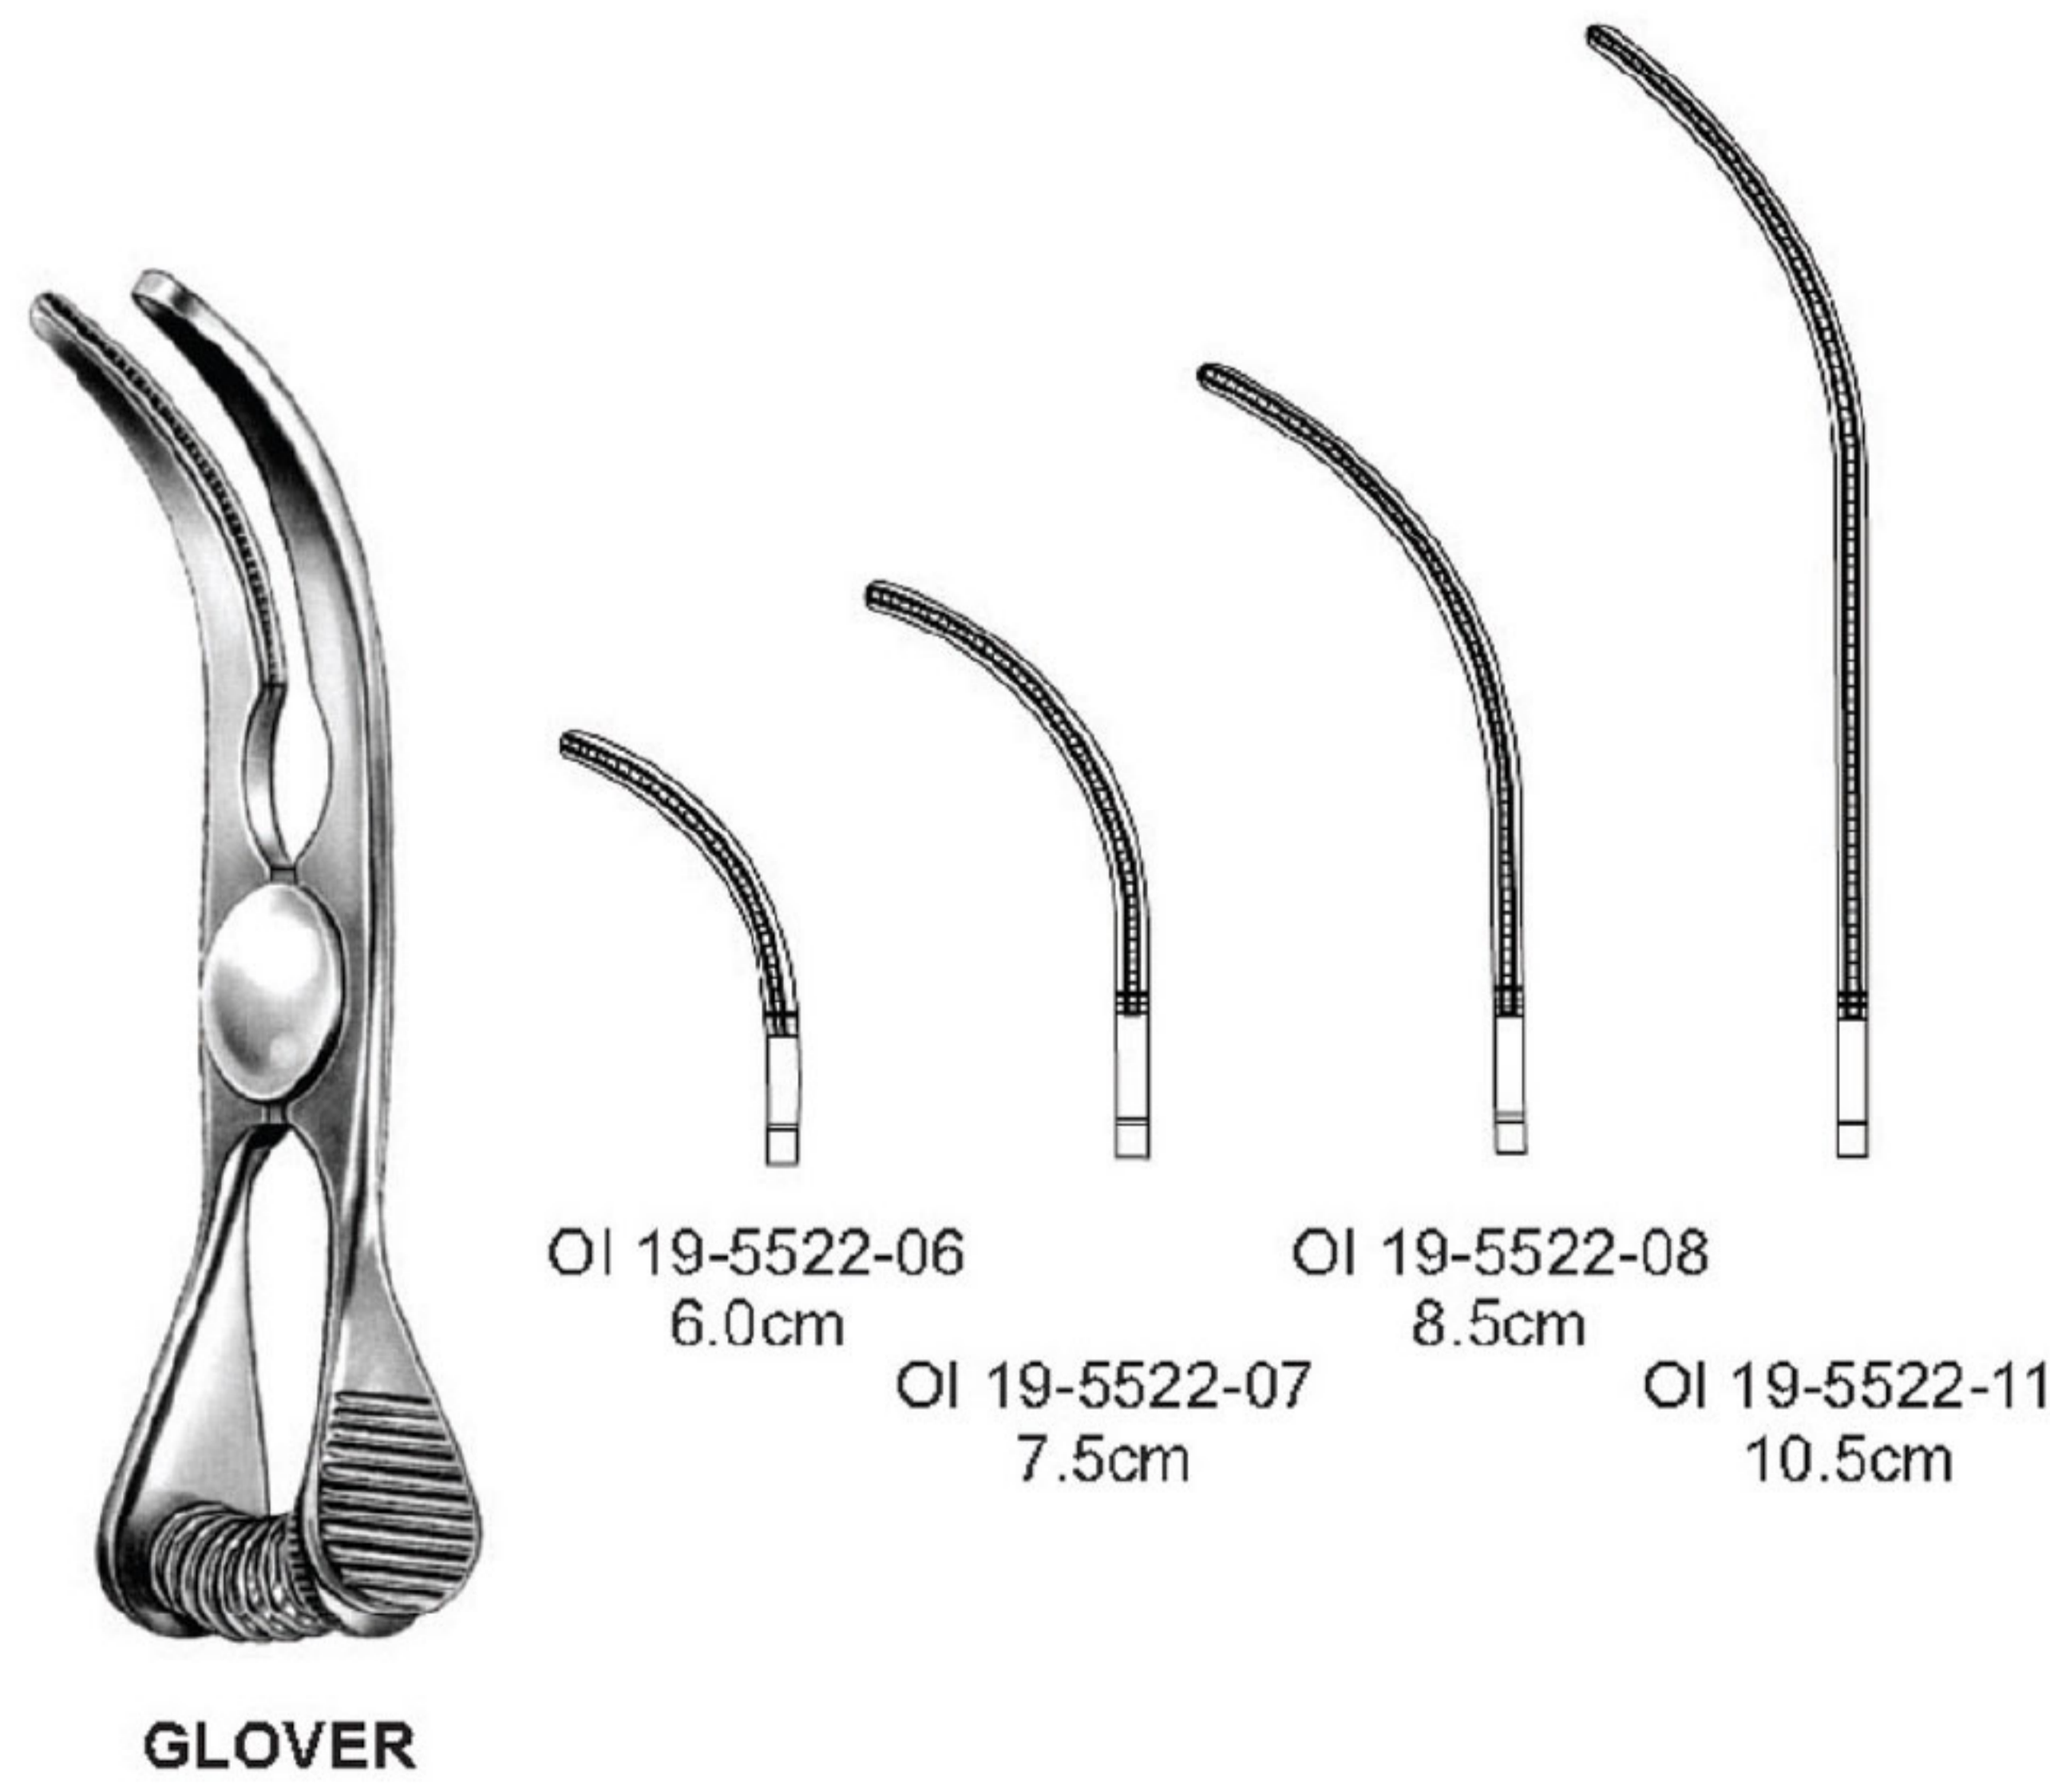

Also available in titanium