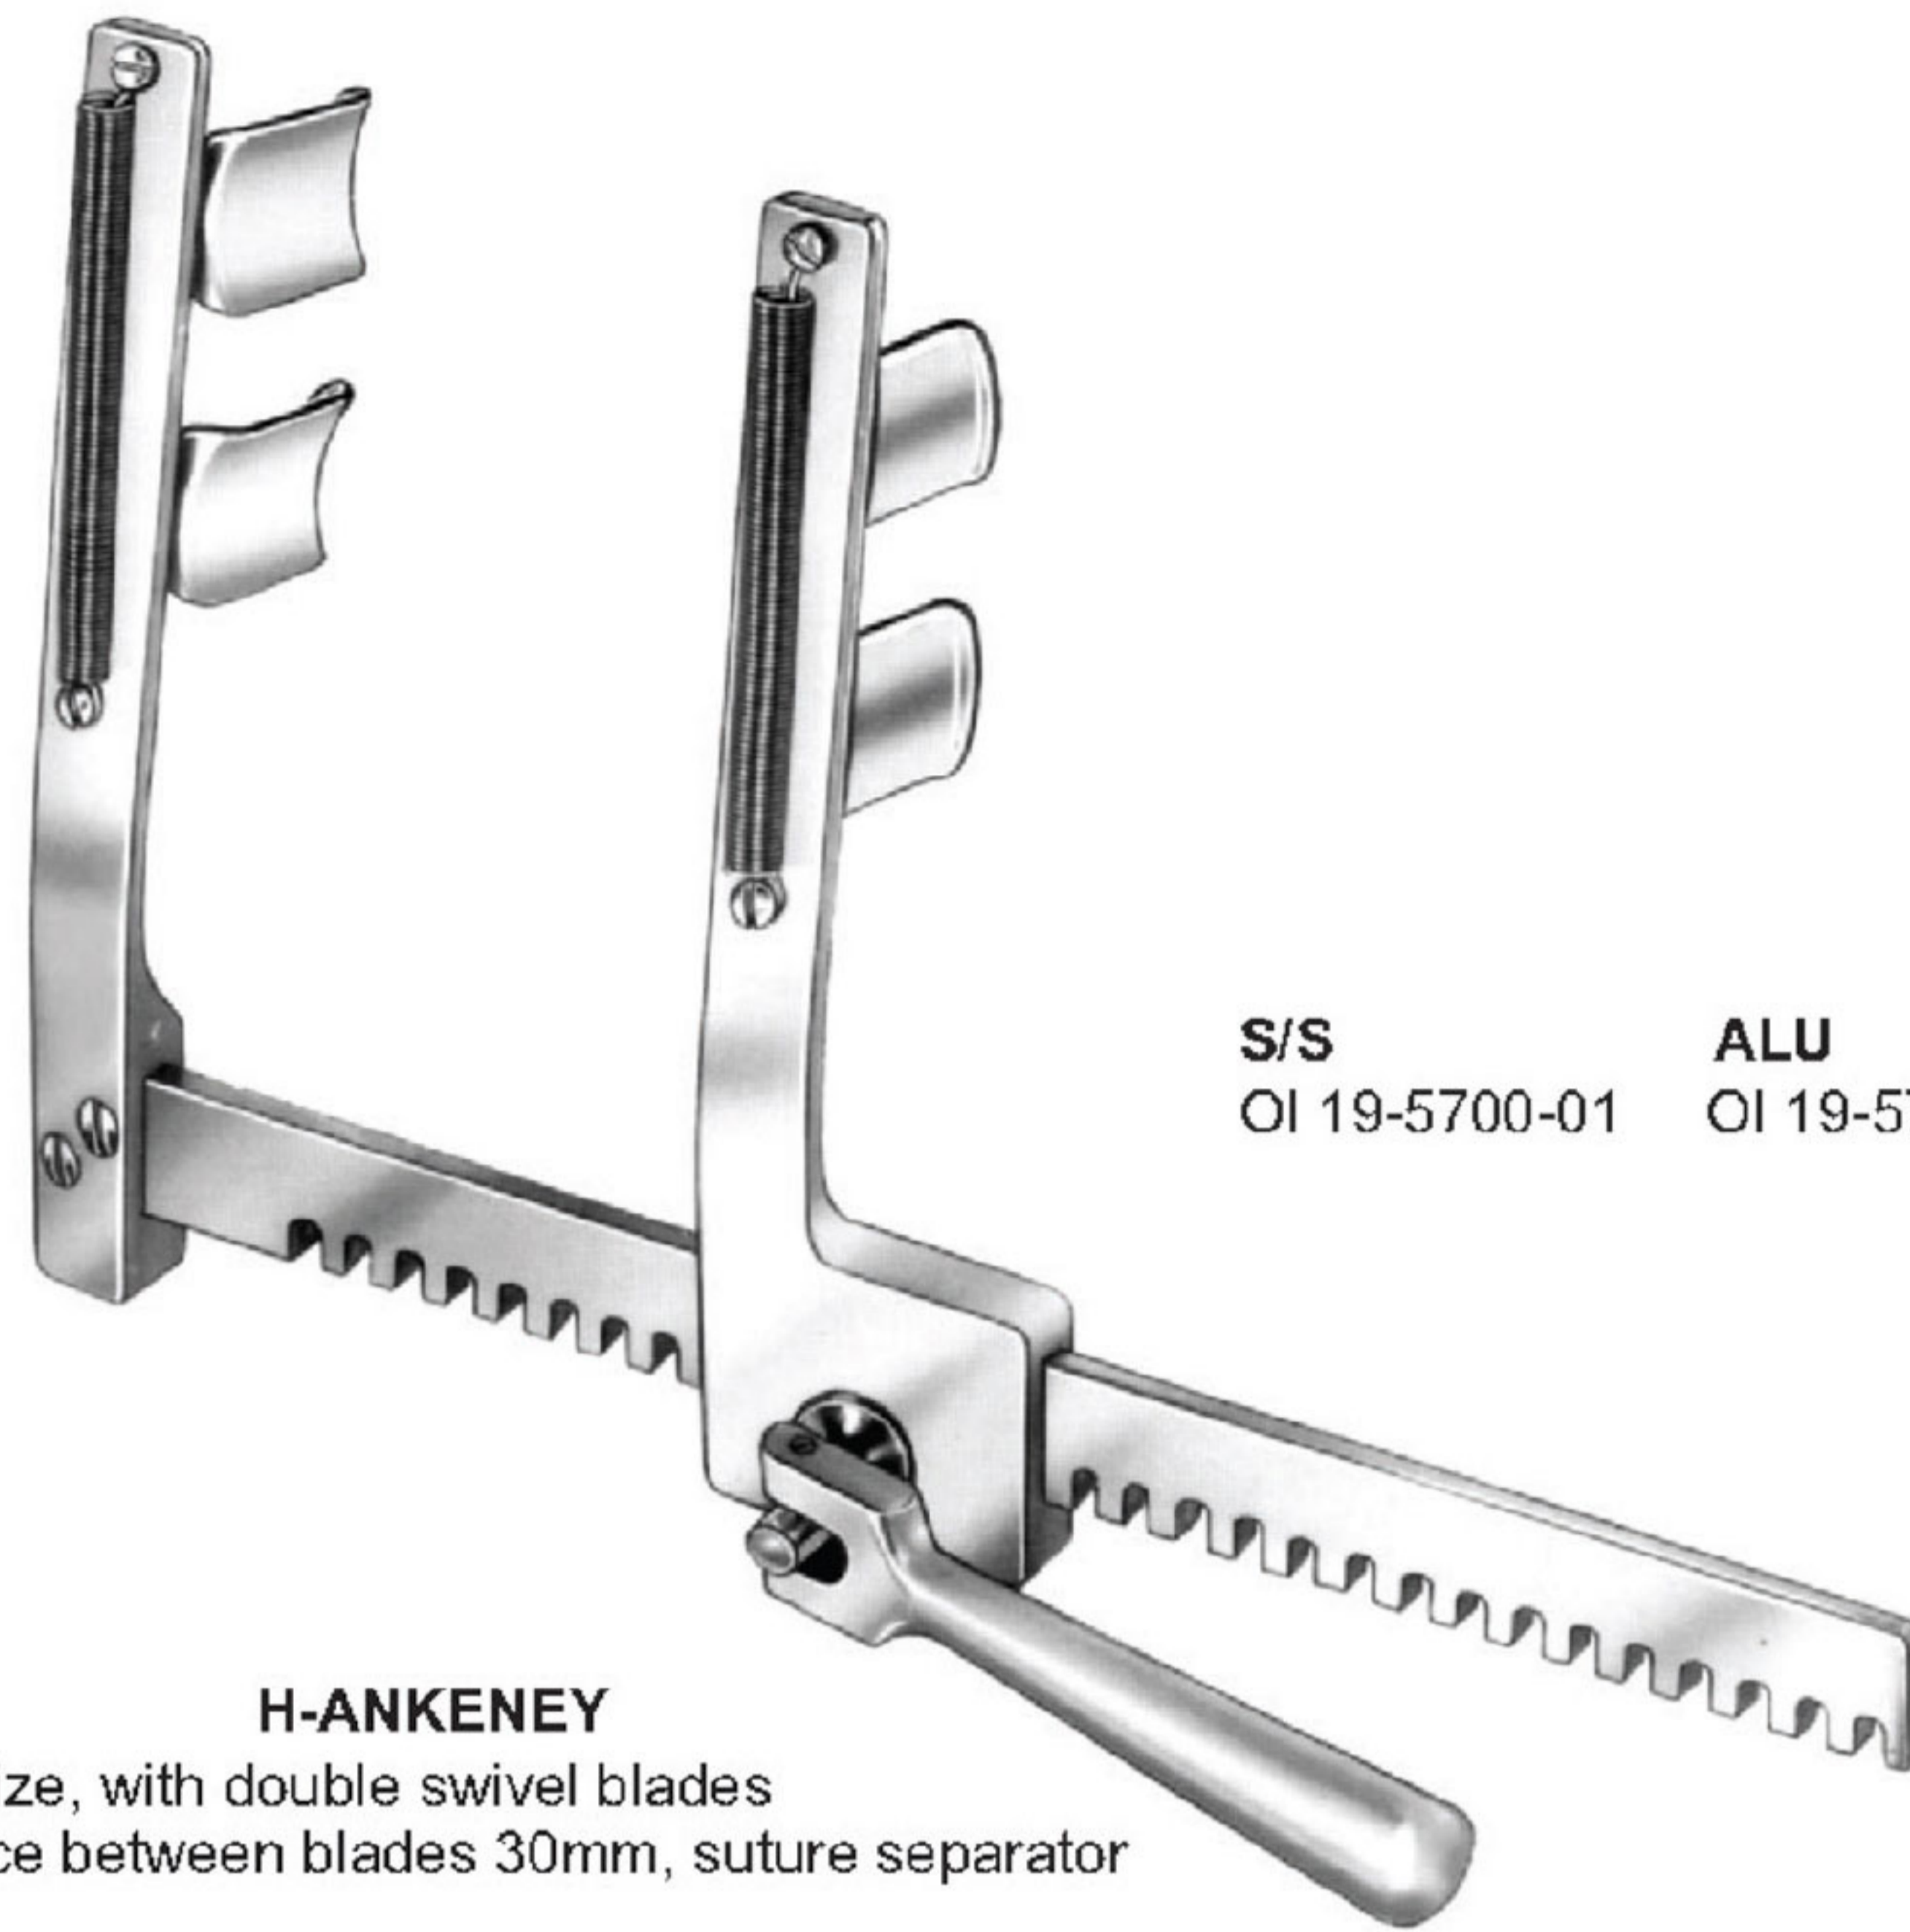

**MORSE**  
 with 4 movable blades  
 for adults

**MORSE STERNAL**

S/S	ALU	a	b	c
OI 19-5696-01	OI 19-5697-01	30mm	35mm	200mm

OI 19-5698-65  
65X65mm

OI 19-5698-10  
100X65mm

**BRAASTAD**

S/S	ALU
OI 19-5698-01	OI 19-5699-.01
with 2 pairs of blades	
OI 19-5698-65	OI 19-5699-65
OI 19-5698-10	OI 19-5699-10