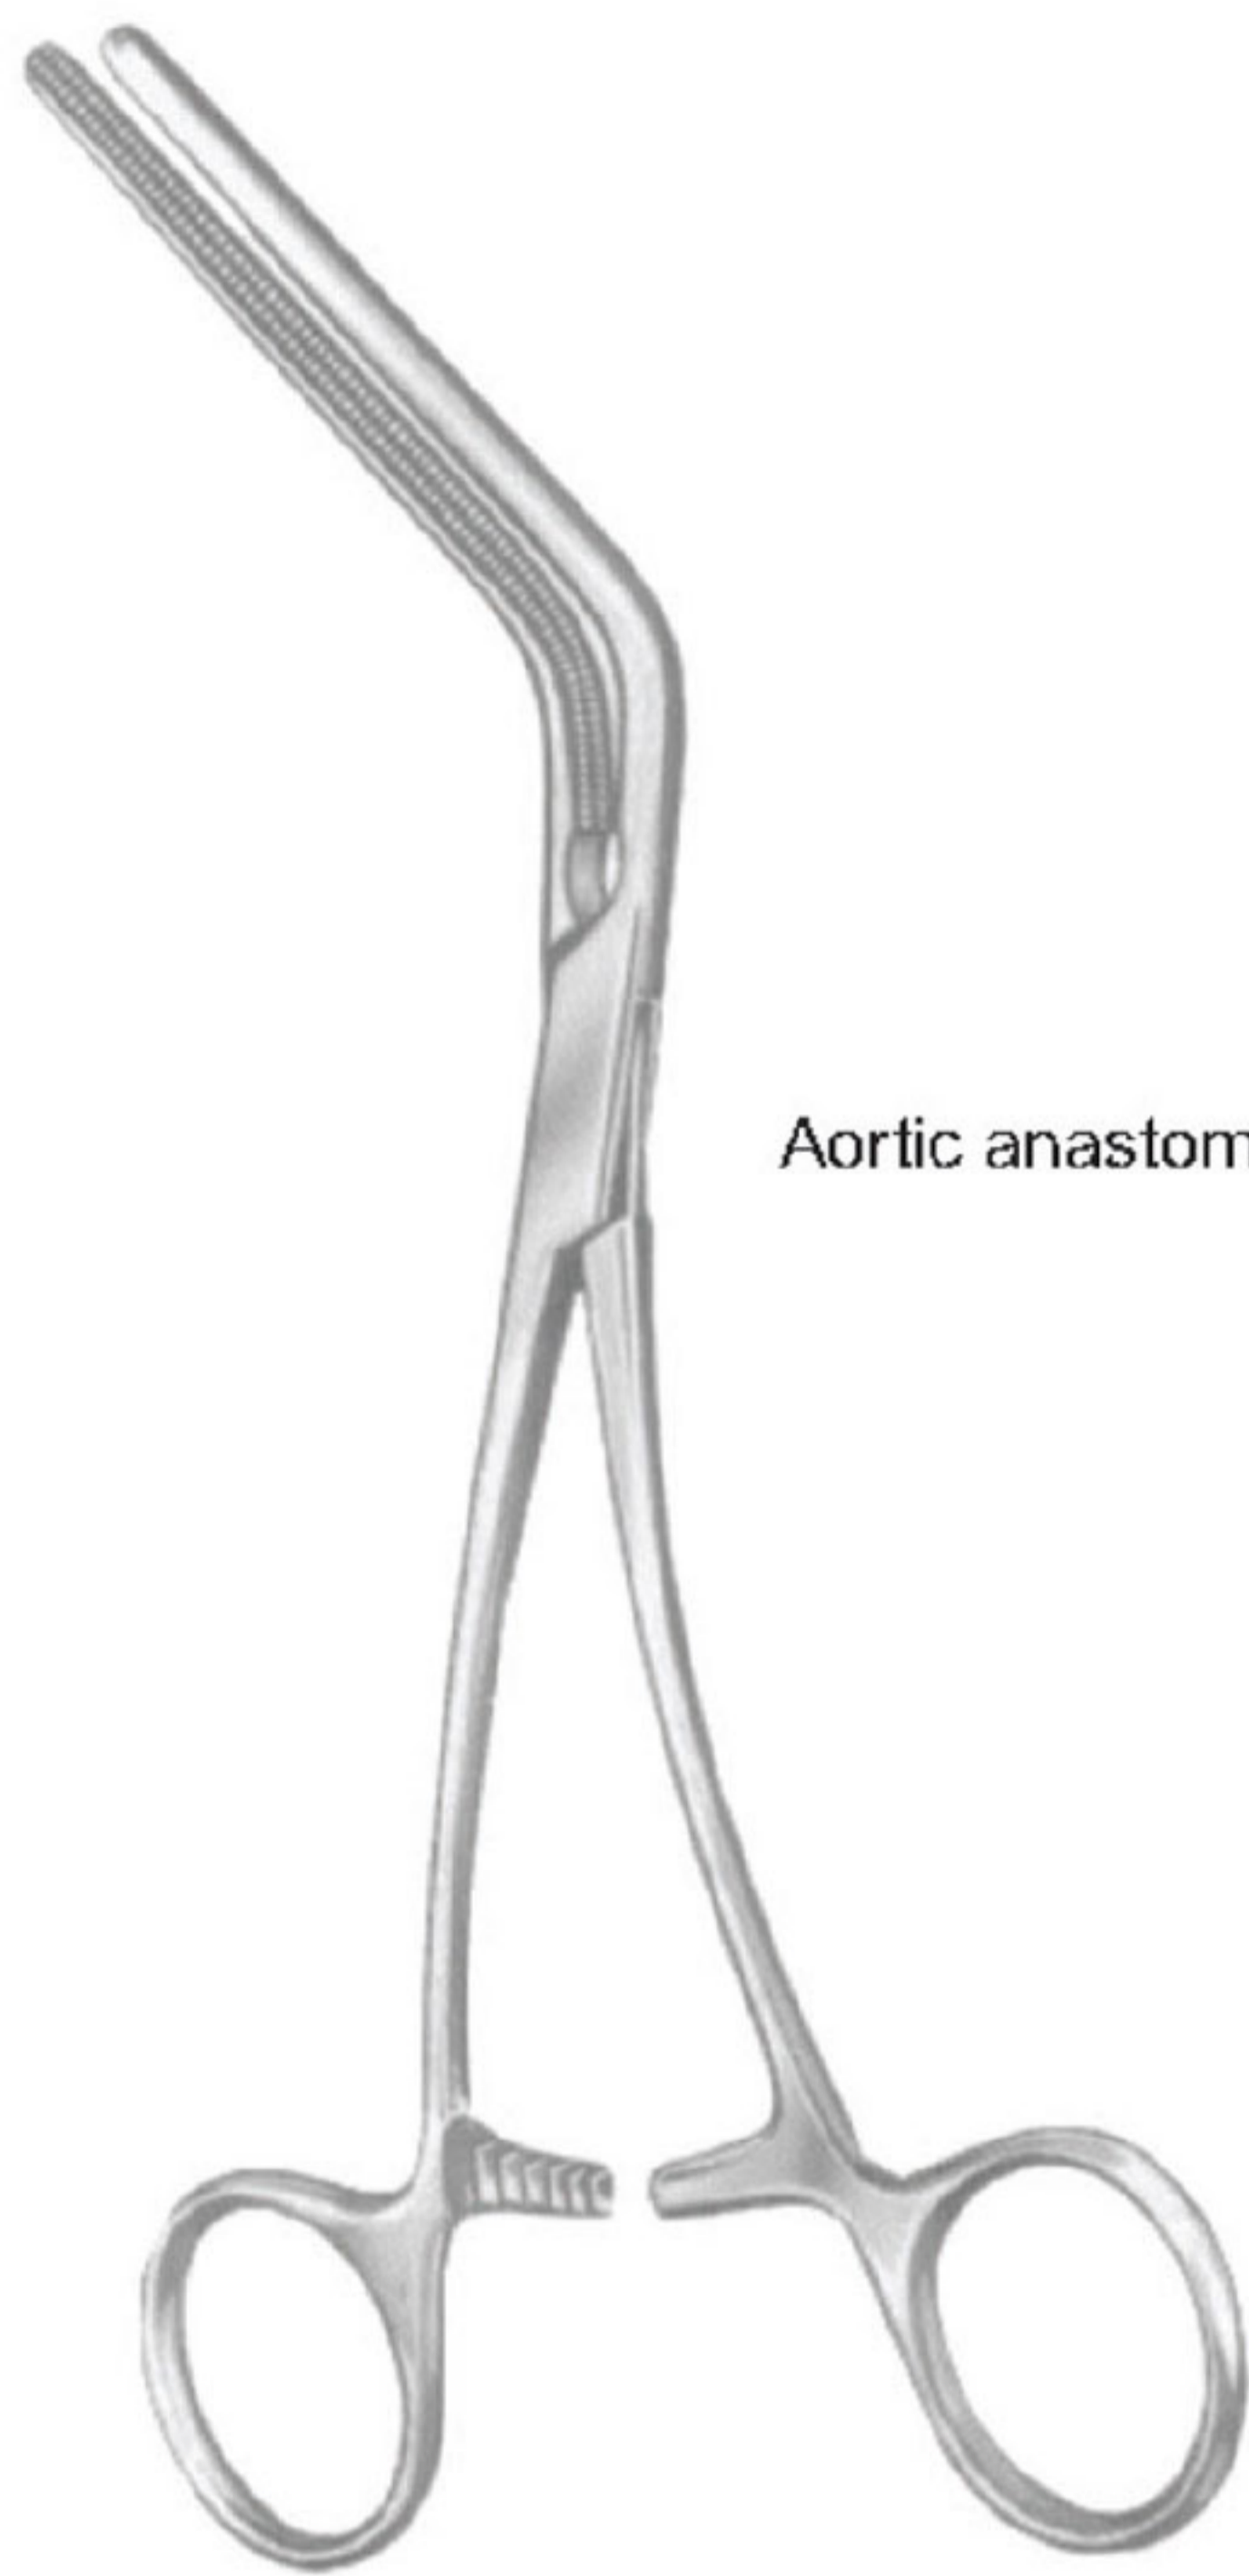

Aortic anastomosis clamps

Morris-De Bakey