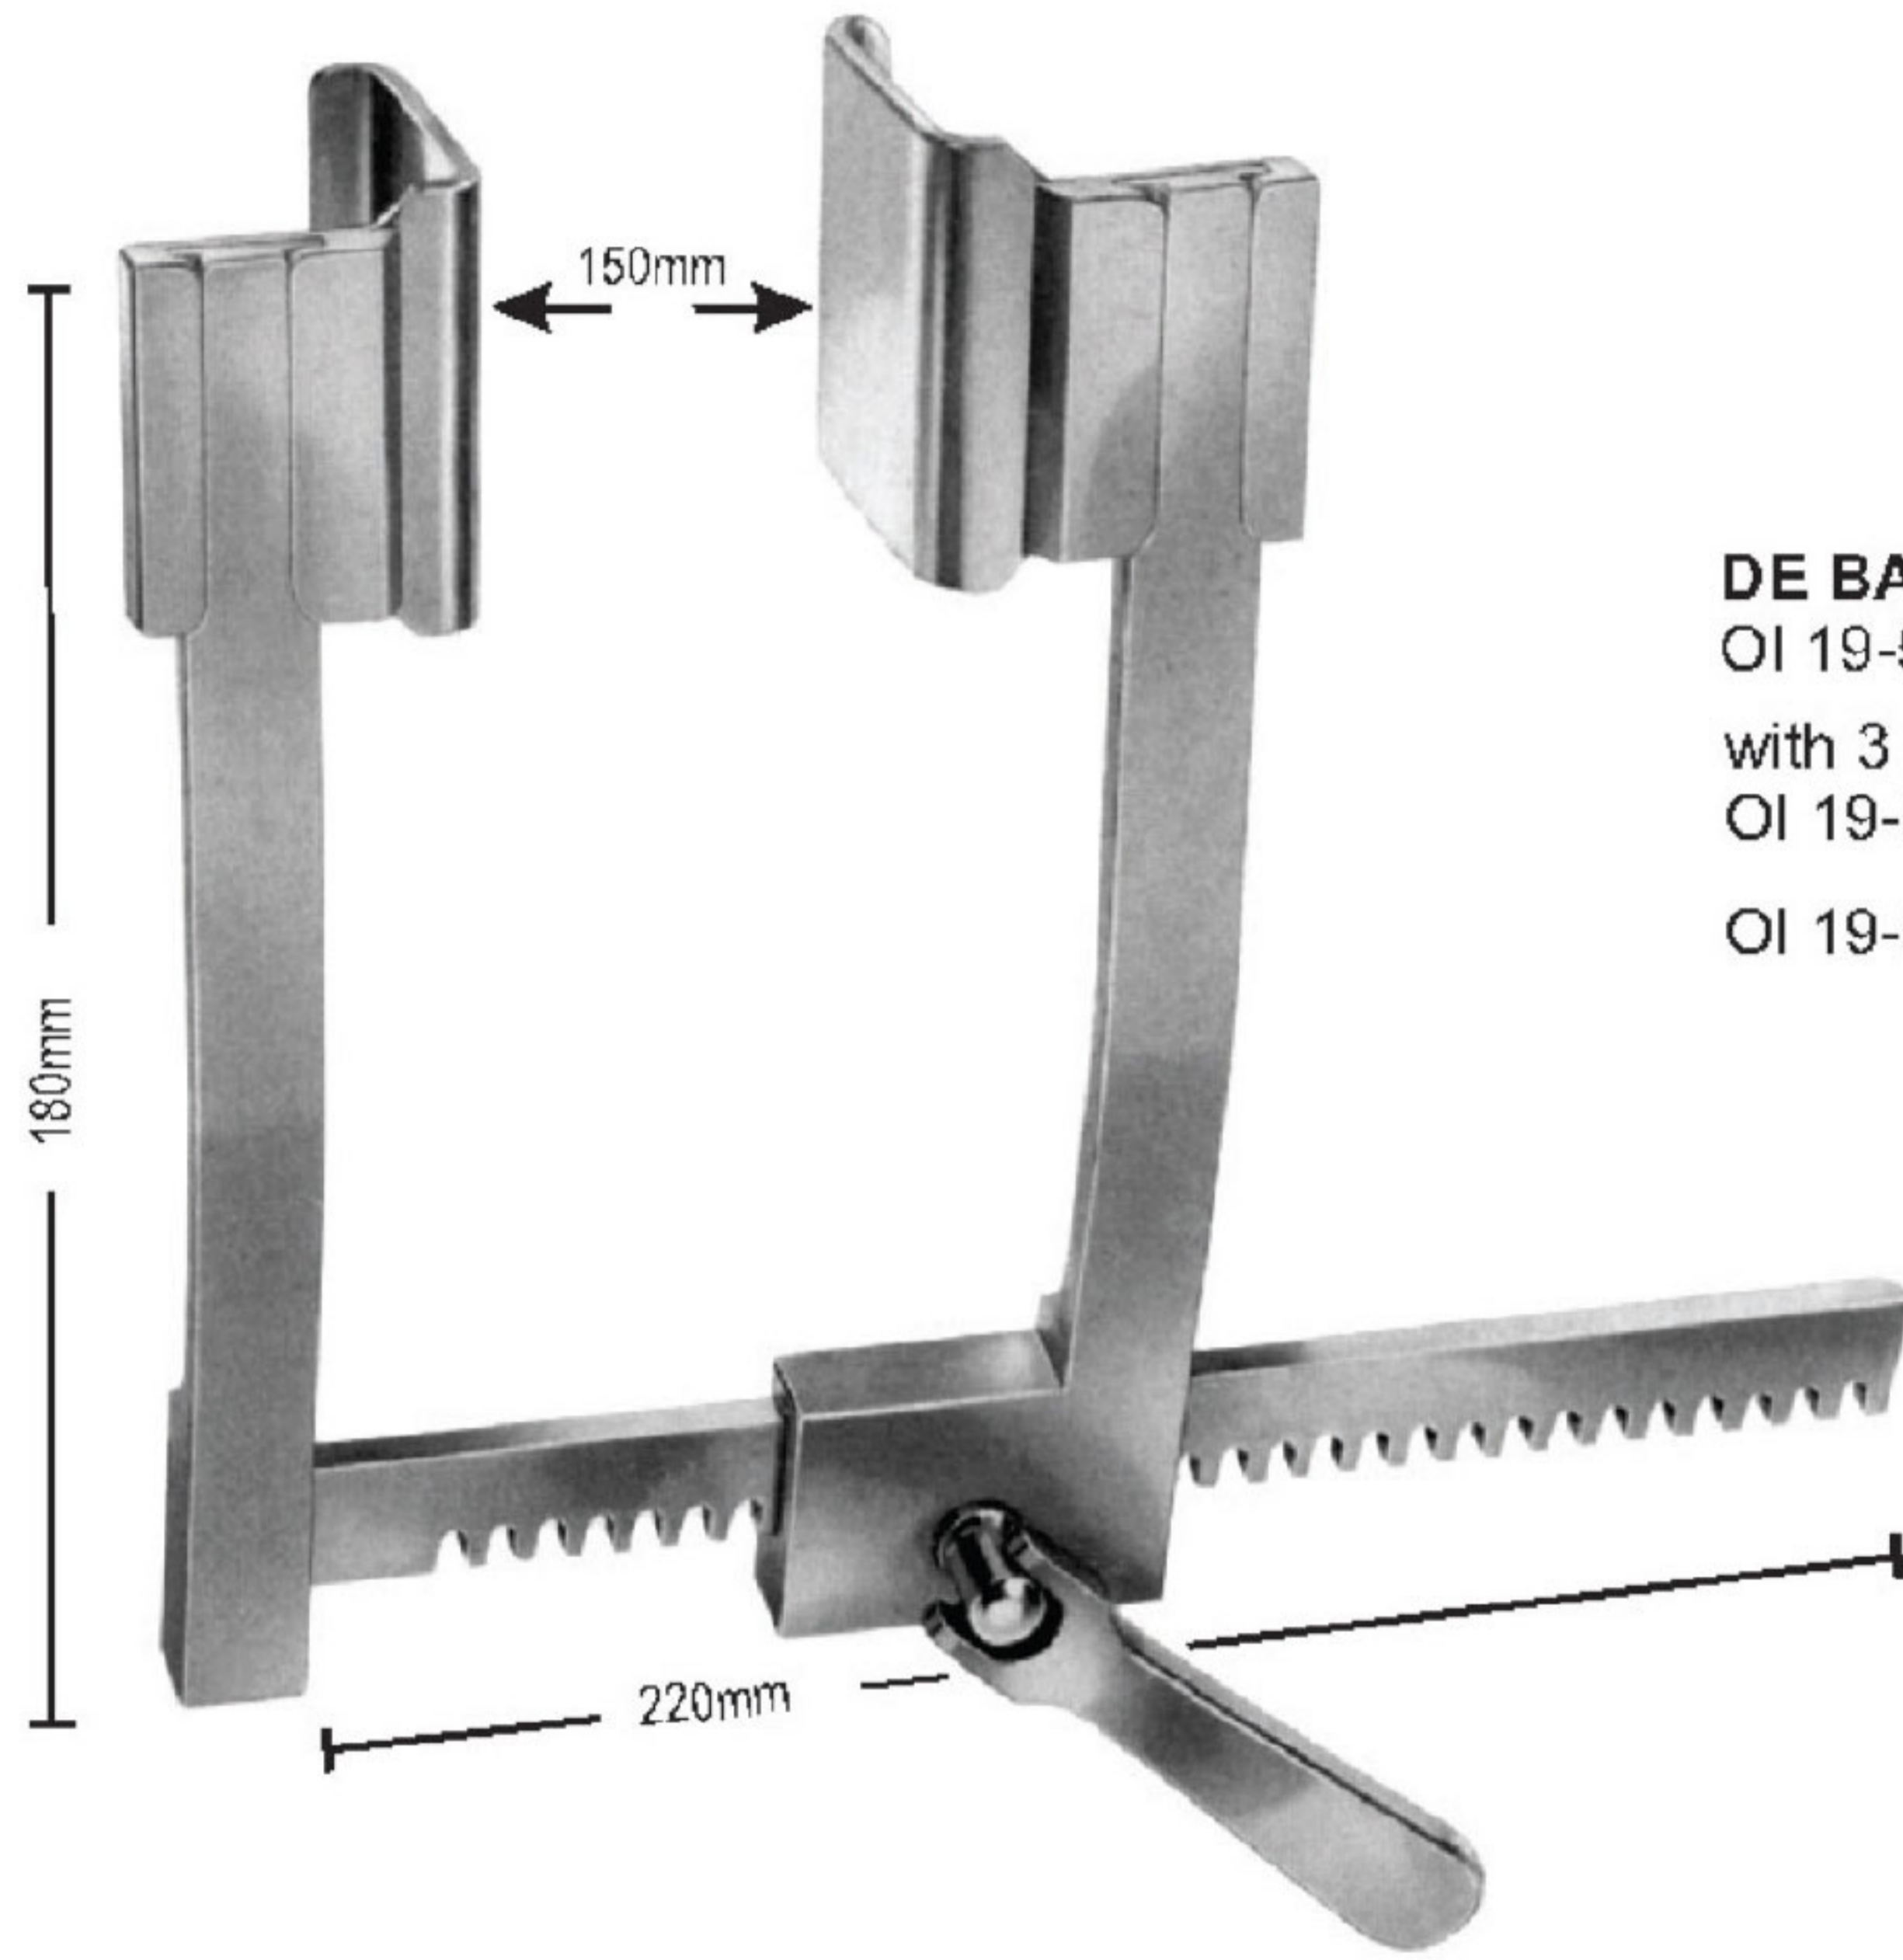

max. spread 75mm

sternal retractor for IMA dissection  
OI 19-5711-00

Carpenter's thoracic retractor  
(adult)  
OI 19-5712-00 complete

**DE BAKEY**  
 OI 19-5713-00  
 with 3 pairs of blades  
 OI 19-5713-01  
 OI 19-5713-22 spreader only