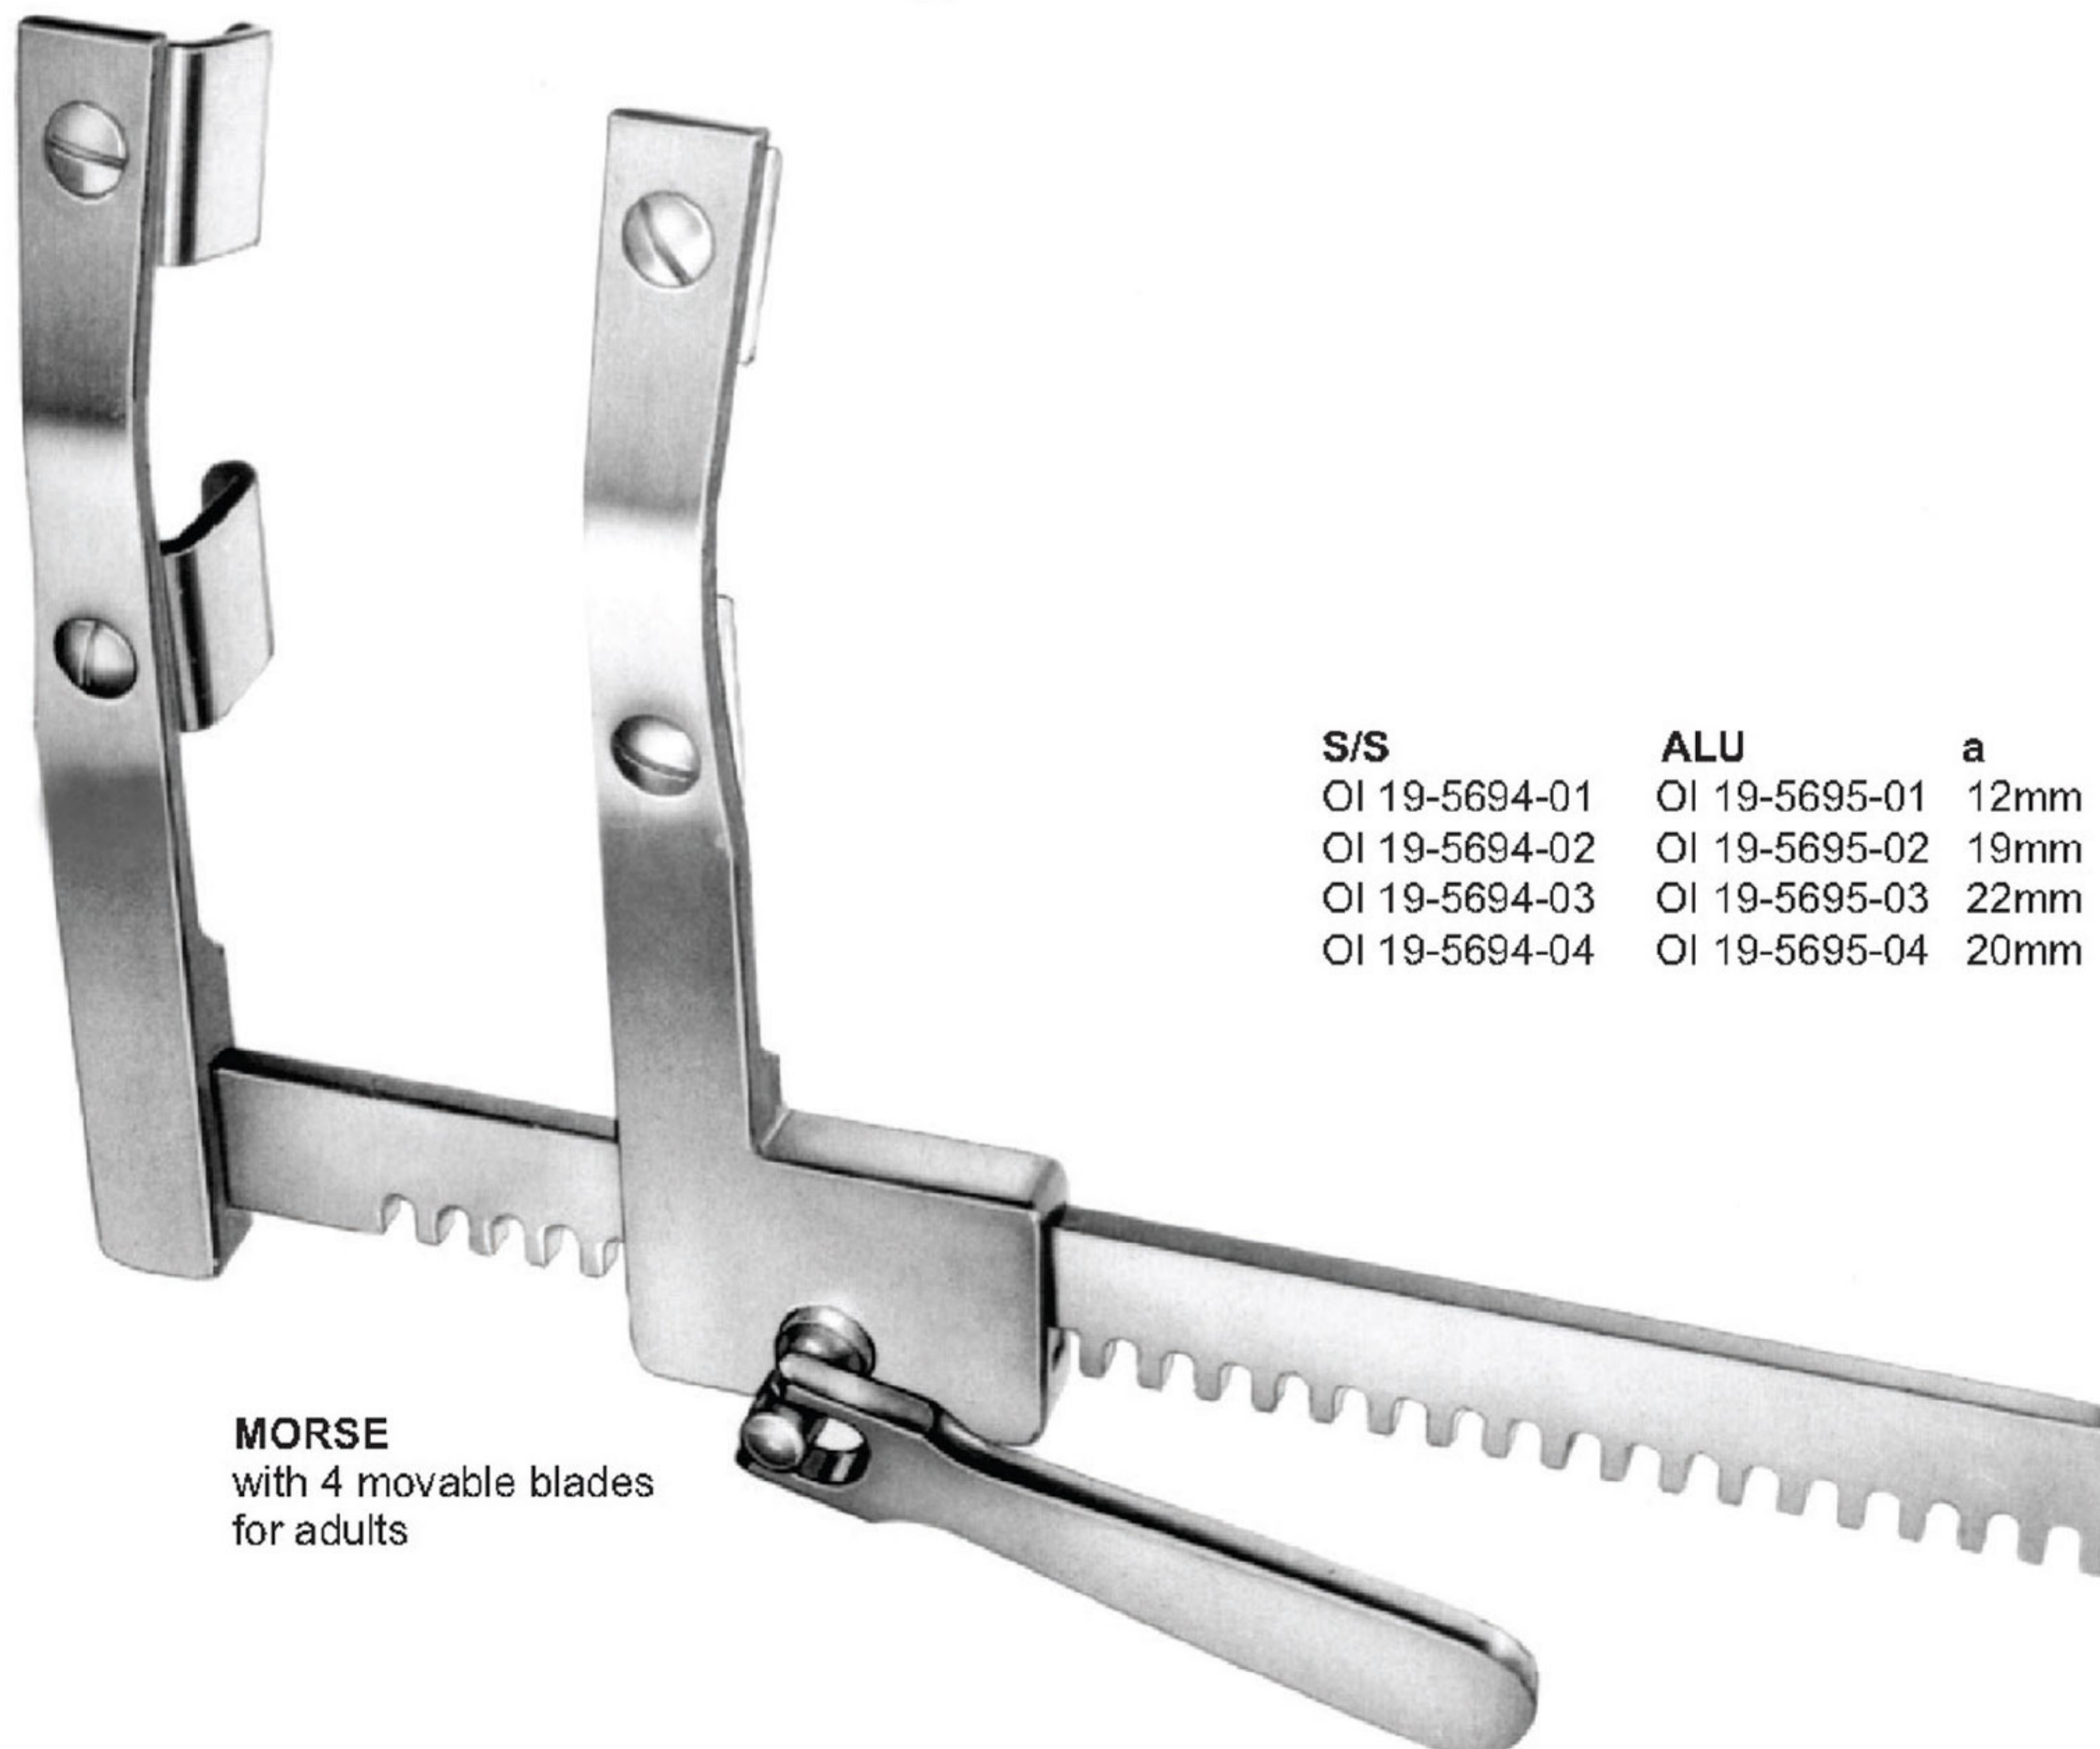

S/S	ALU	a	b	c
OI 19-5694-01	OI 19-5695-01	12mm	20mm	200mm
OI 19-5694-02	OI 19-5695-02	19mm	19mm	200mm
OI 19-5694-03	OI 19-5695-03	22mm	27mm	200mm
OI 19-5694-04	OI 19-5695-04	20mm	28mm	210mm

MORSE
with 4 movable blades
for adults