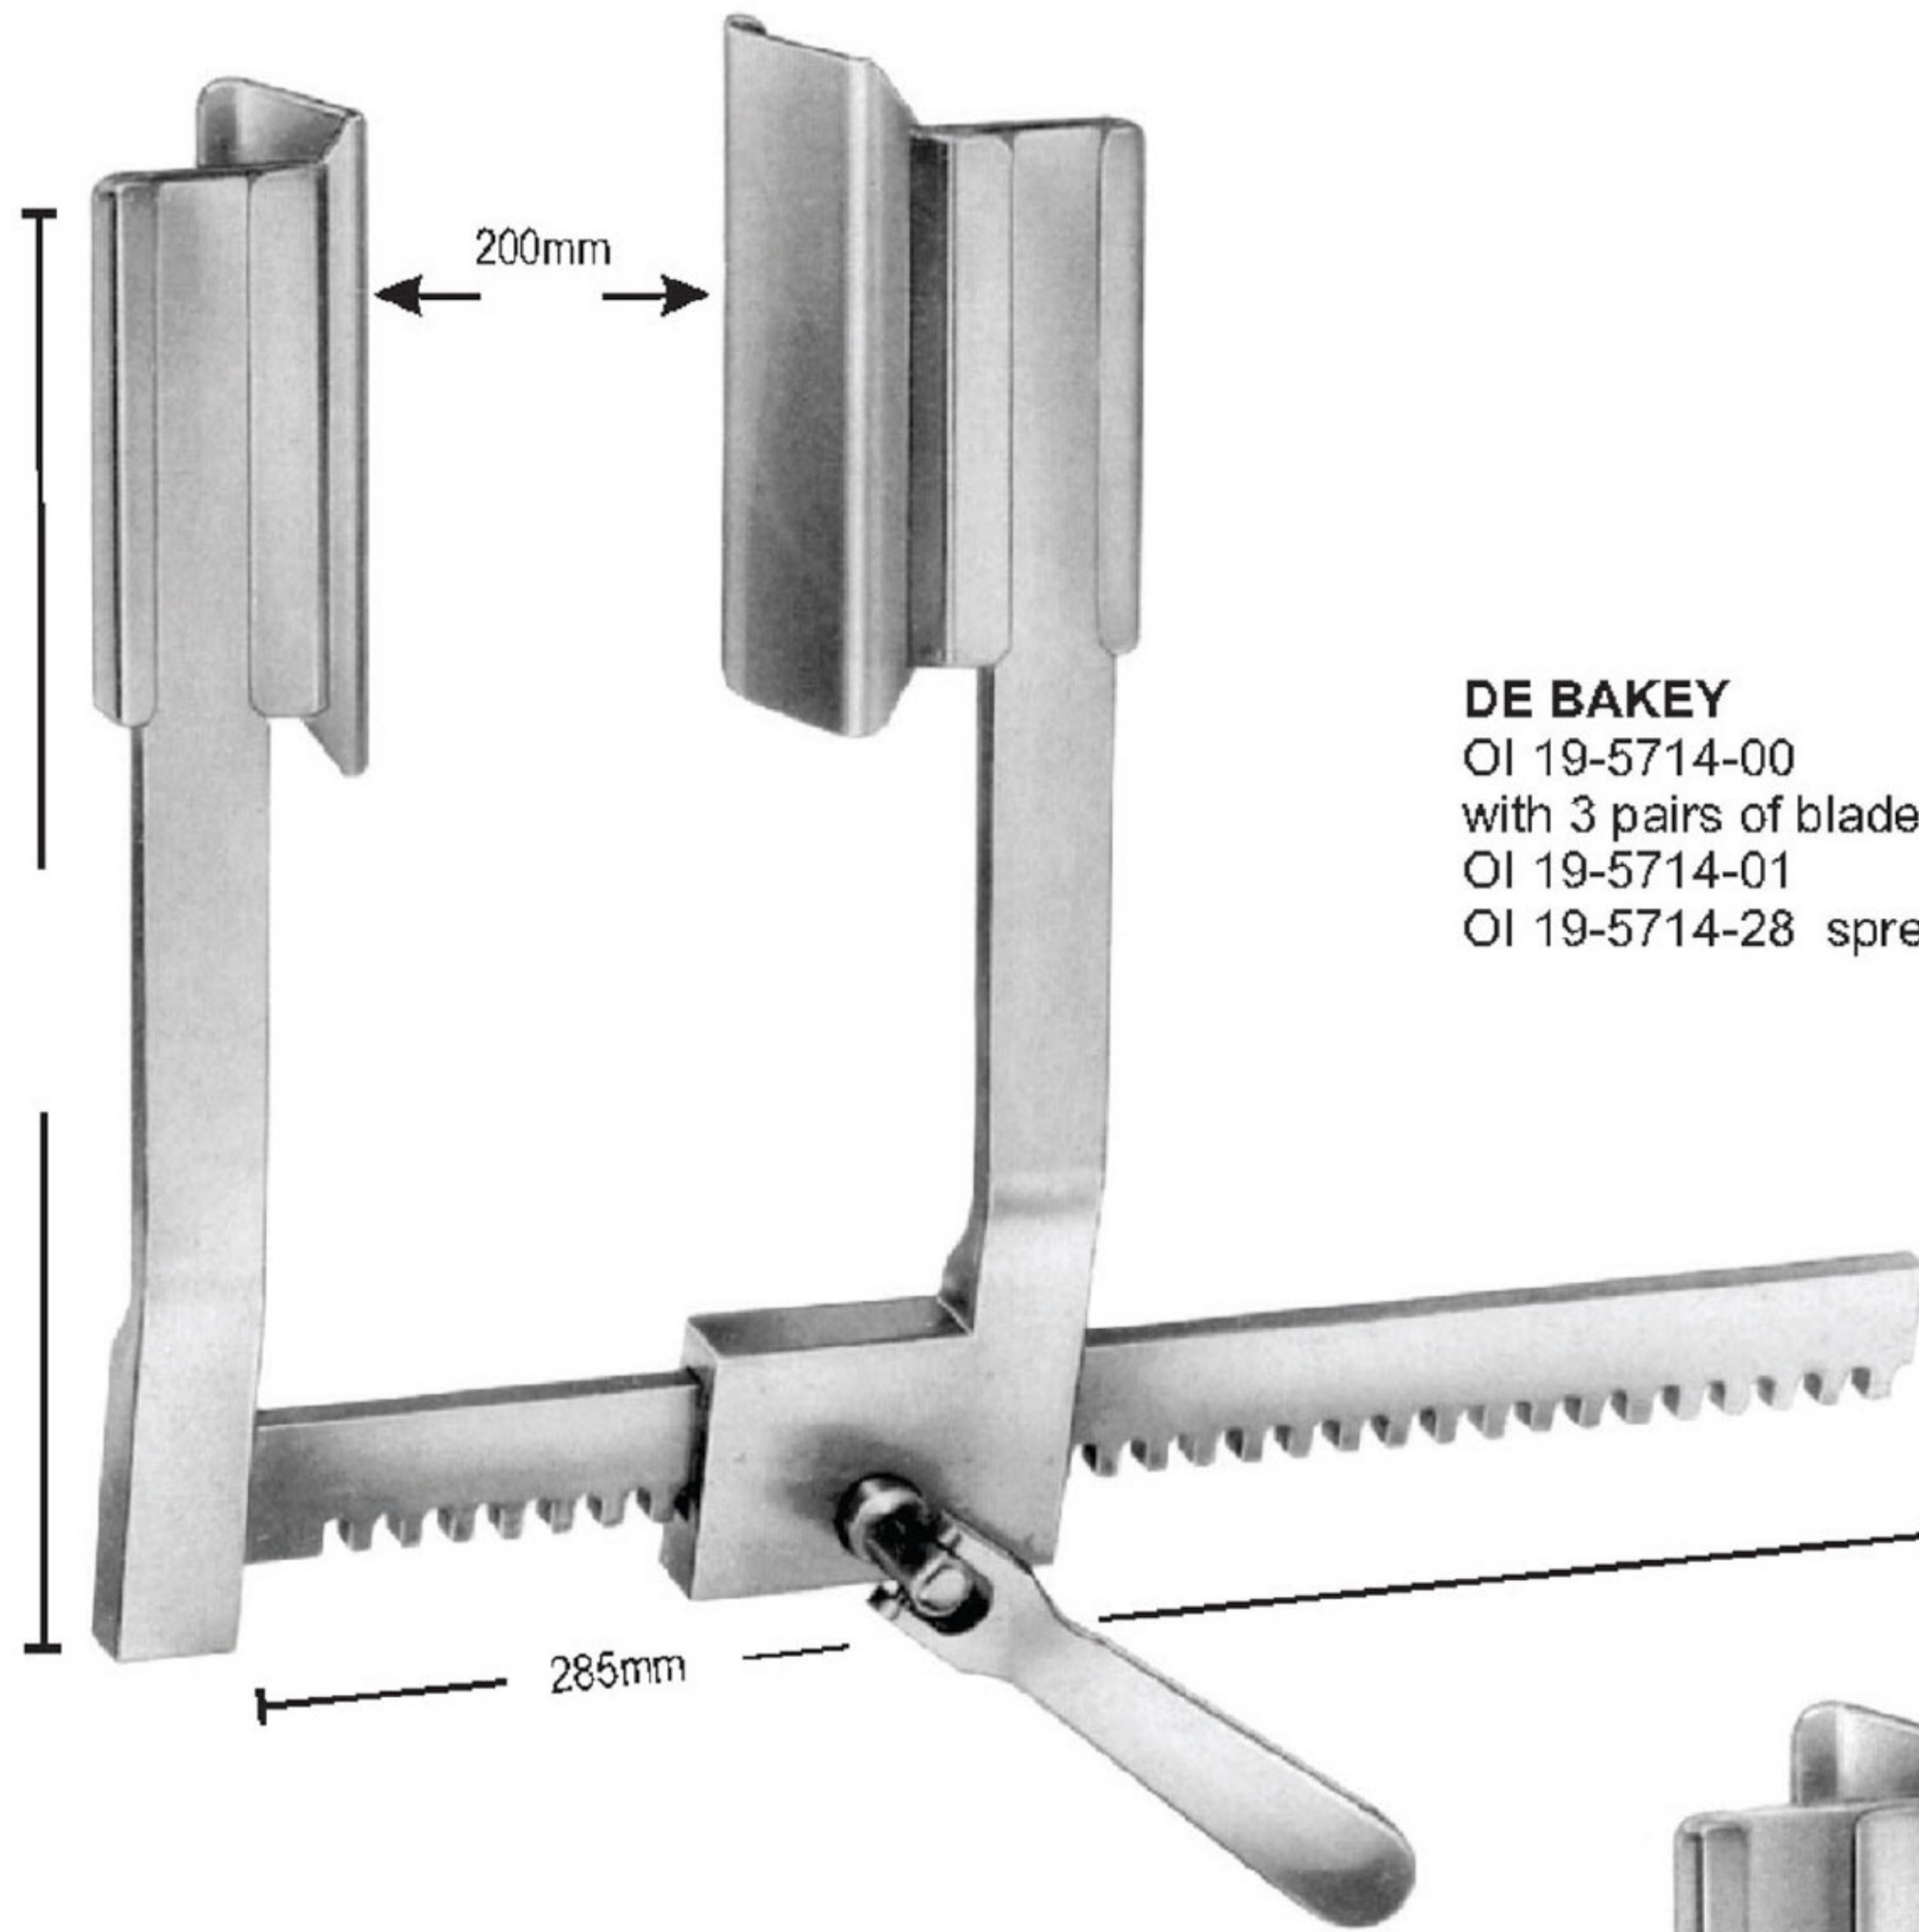

blades
OI 19-5714-03
40 x 100 mm

DE BAKEY
OI 19-5714-00
with 3 pairs of blades
OI 19-5714-01
OI 19-5714-28 spreader only