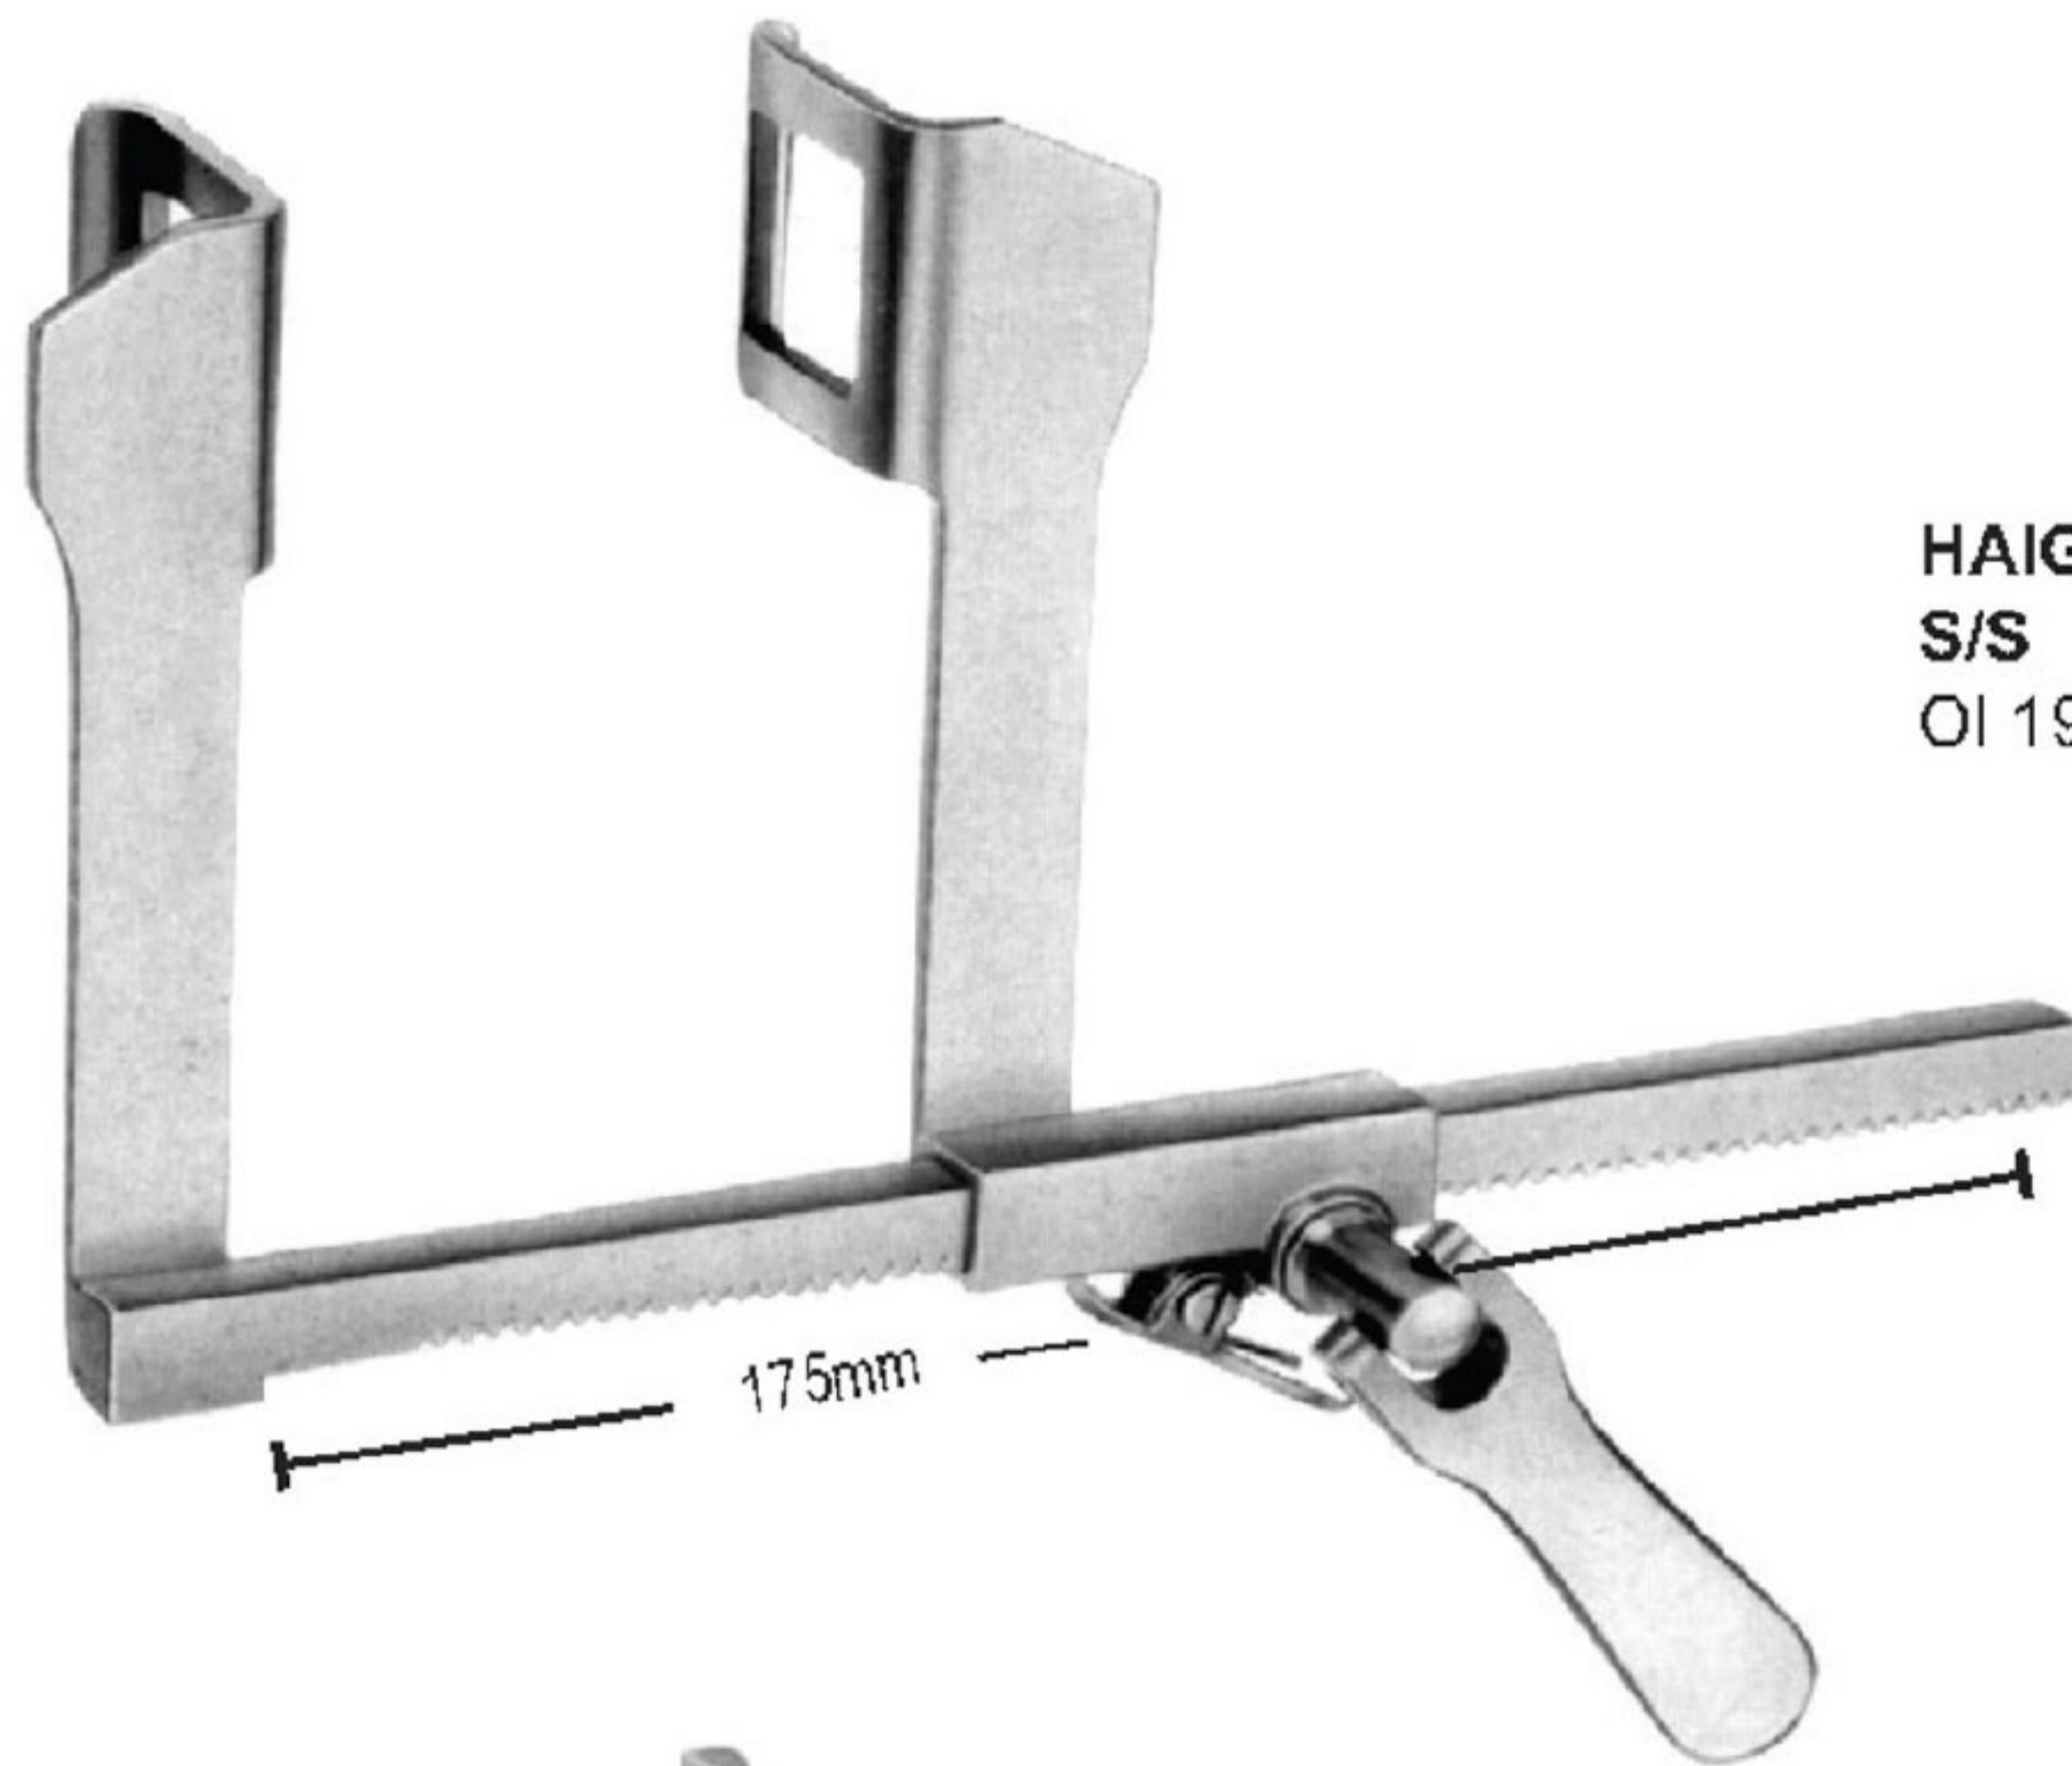

HAIGHT
S/S
OI 19-5707-15   **a**   **b**   **c**
                         30mm   30mm   115mm