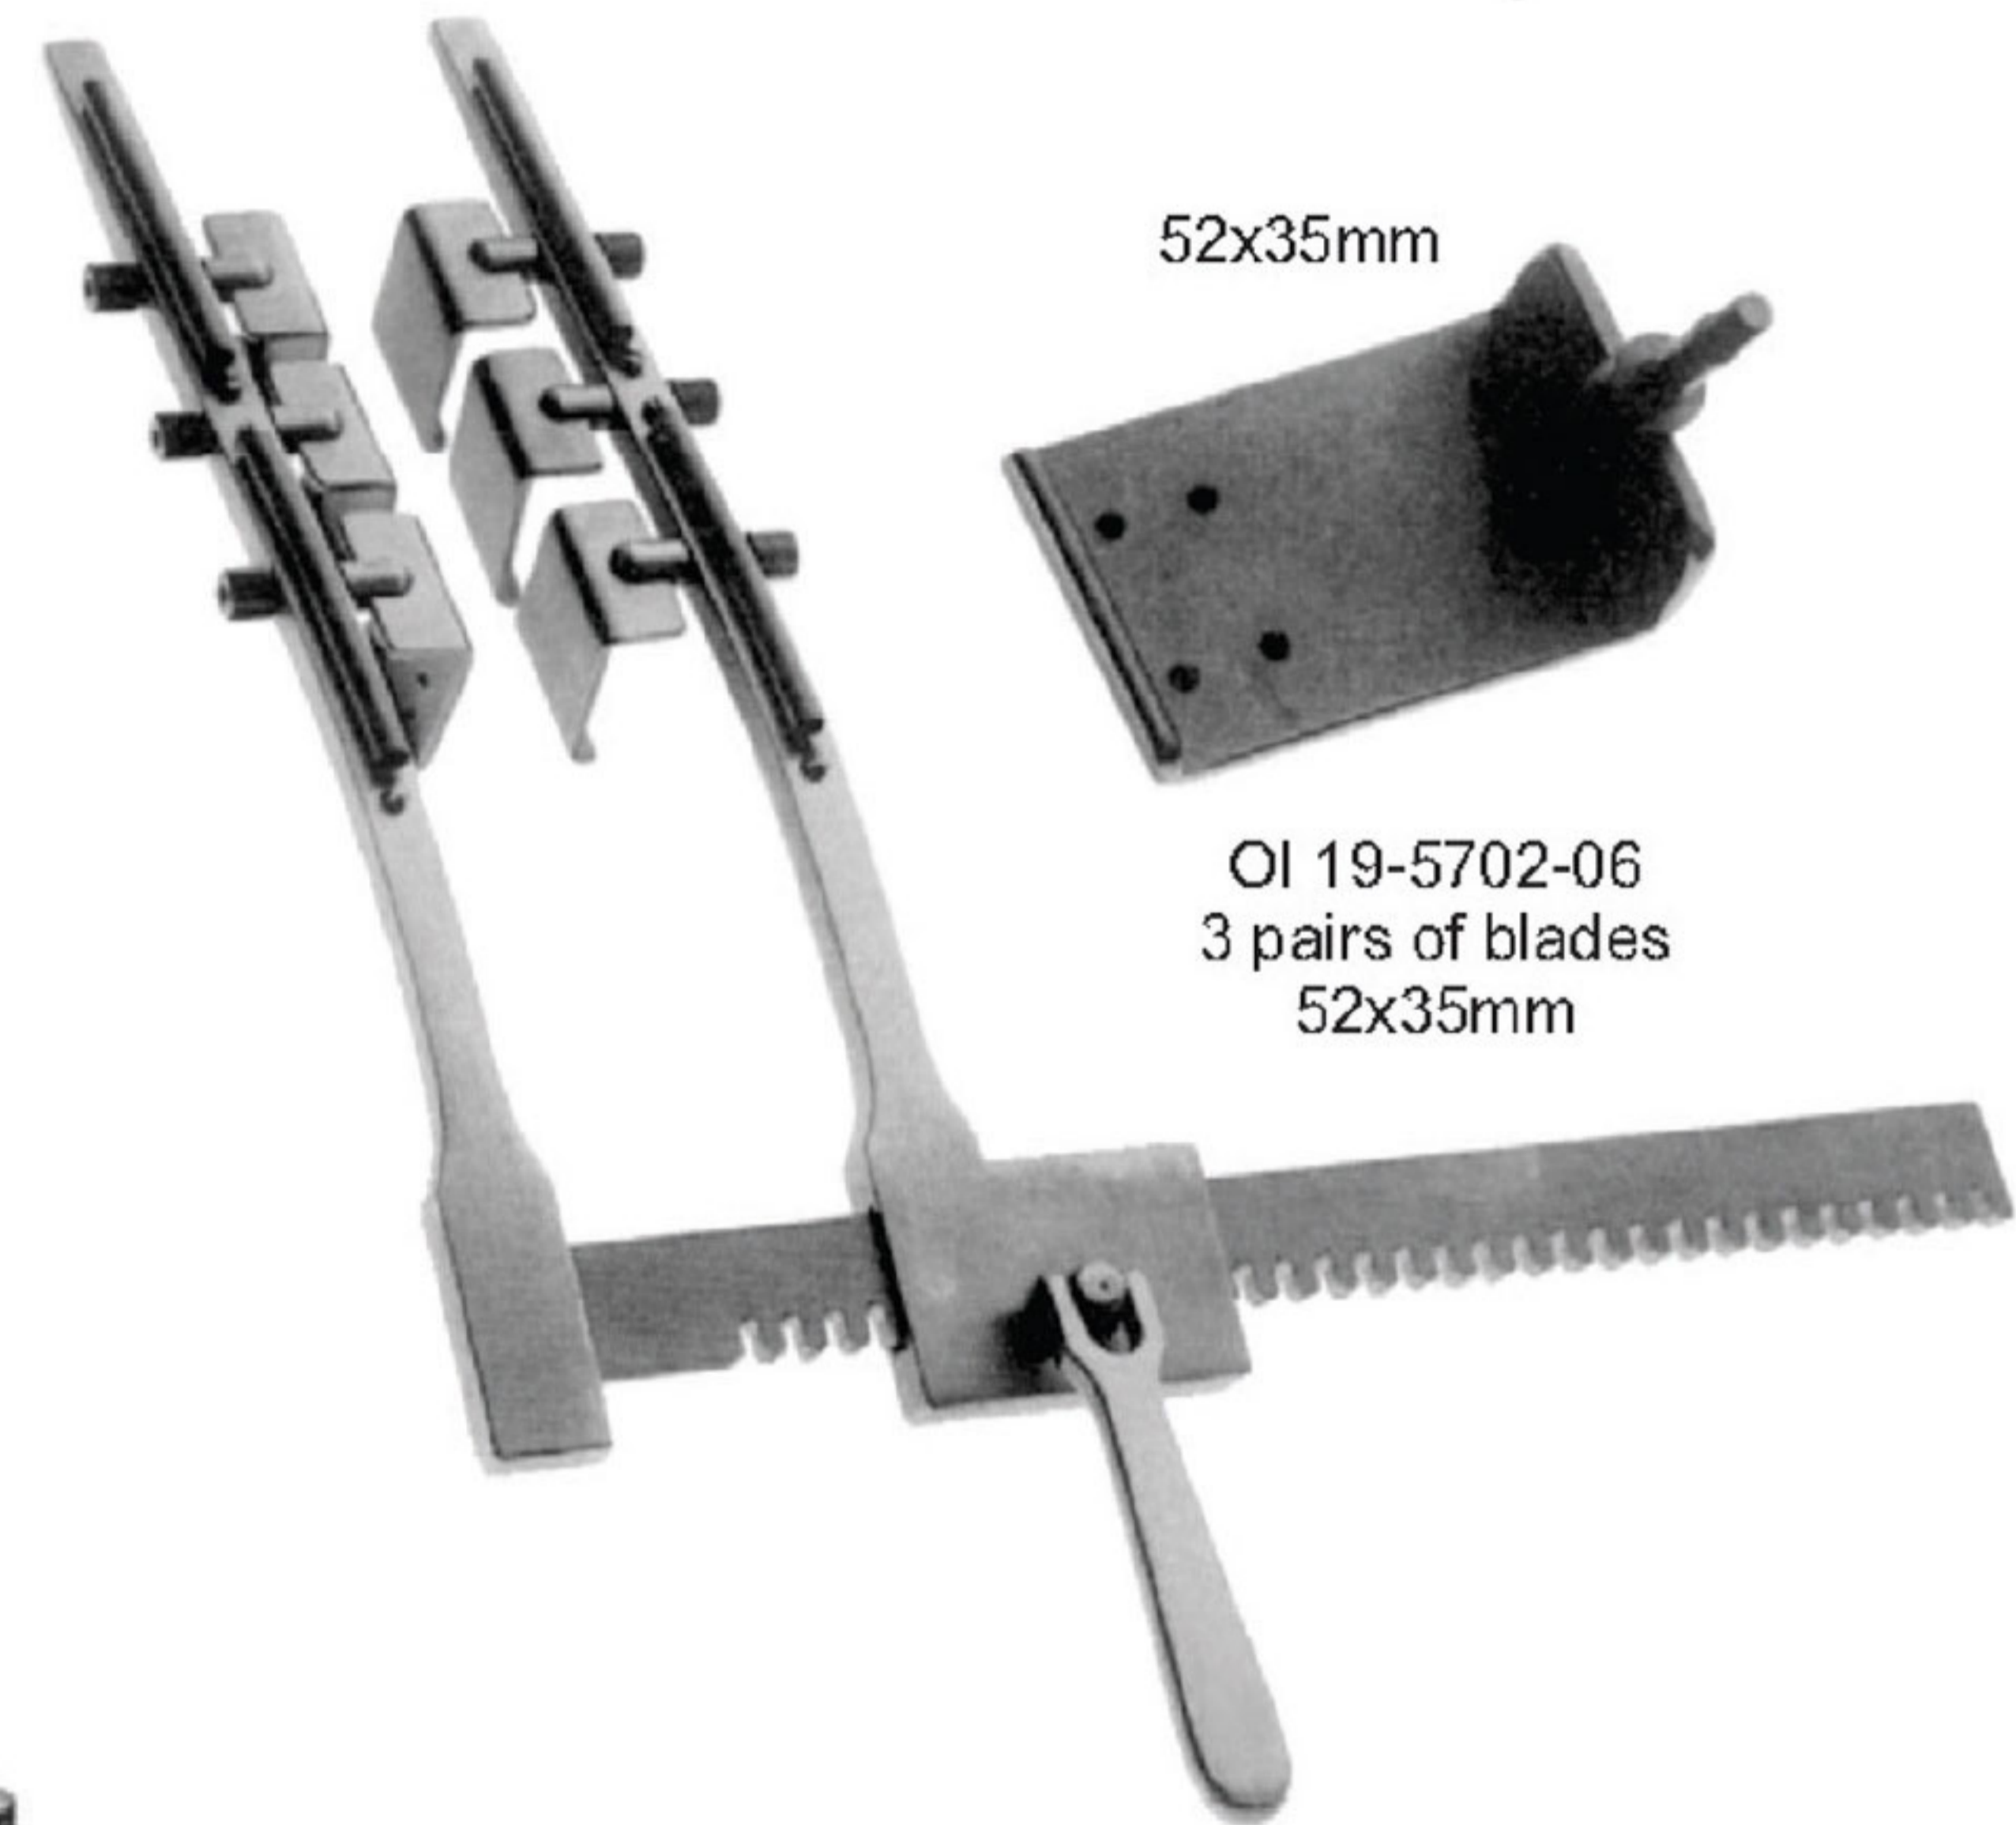

TUFFIER
S/S
Ol 19-5703-14   **a** 32mm   **b** 19mm   **c** 110mm

ANKENEY	a	b	c
S/S			
OI 19-5702-01	52mm	35mm	178mm

52x35mm

OI 19-5702-06
3 pairs of blades
52x35mm