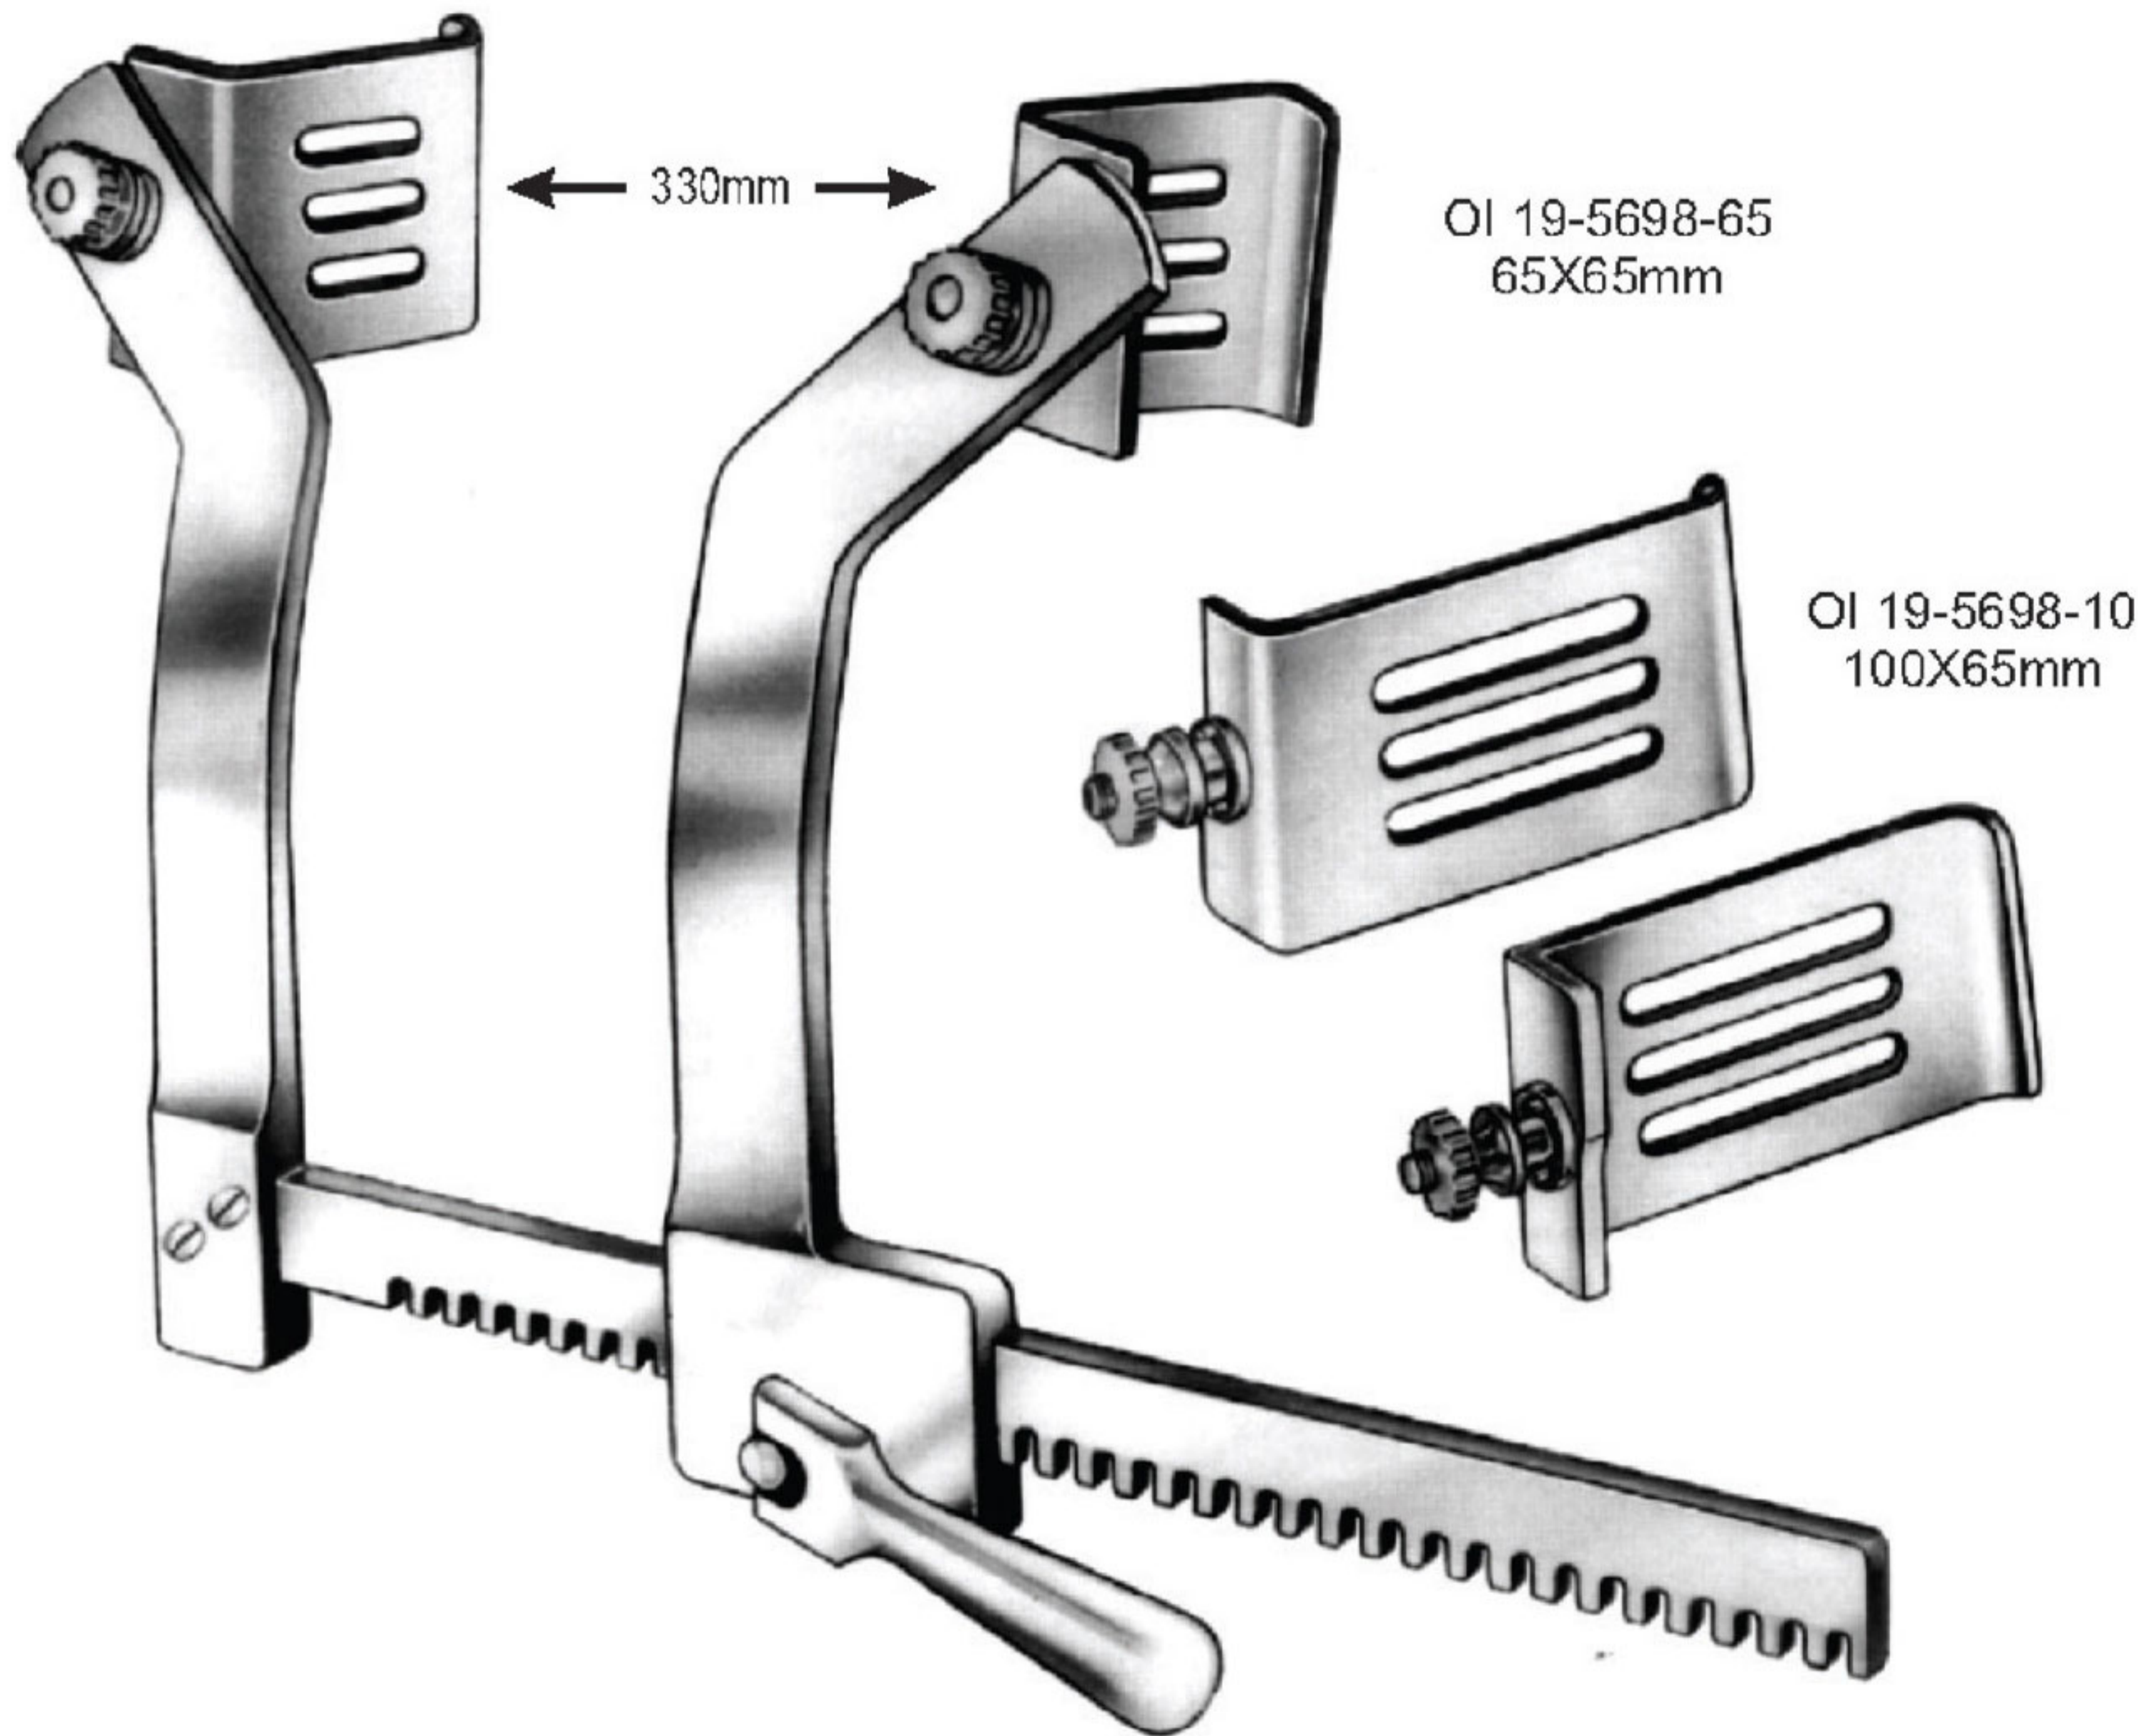

**MORSE**  
 with 4 movable blades  
 for adults

**MORSE STERNAL**

S/S	ALU	a	b	c
OI 19-5696-01	OI 19-5697-01	30mm	35mm	200mm

OI 19-5698-65  
65X65mm

OI 19-5698-10  
100X65mm

**BRAASTAD**

S/S	ALU
OI 19-5698-01	OI 19-5699-.01
with 2 pairs of blades	
OI 19-5698-65	OI 19-5699-65
OI 19-5698-10	OI 19-5699-10