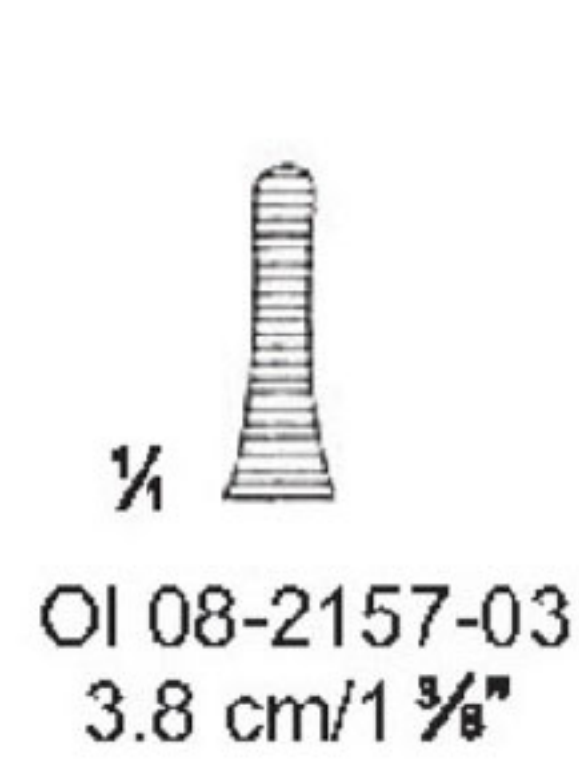

FEILCHENFELD

OI 08-2130-08
8.5 cm/3 3/8"
Littauer

HUNTER
10.5 cm/4 1/8"

WALTER-CARMALT
10.5 cm/4 1/8"

OI 08-2133-10 Straight
OI 08-2134-10 Curved

1/2
 OI 08-2143-11
 No. 3
 11.5 cm/4 1/2"

1/2
 OI 08-2144-11
 No. 4
 11 cm/4 1/2"

1/2
 OI 08-2145-11
 No. 5
 11 cm/4 1/2"

1/2
 OI 08-2146-11
 No. 7
 11.5 cm/4 1/2"

1/2
 OI 08-2147-10
 10.5 cm/4 1/8"

1/2
 OI 08-2148-10
 10.5 cm/4 1/8"

1/2
 OI 08-2149-11
 11.5 cm/4 1/2"

1/2
 OI 08-2150-11
 11.5 cm/4 1/2"

DIEFFENBACH

DIEFFENBACH

Length	45 mm	50 mm	60 mm	40 mm	45 mm	50 mm
Jaw Length	8 mm	12 mm	20 mm	8 mm	12 mm	20 mm
Closing Pressure	50 gr	50 gr	50 gr	50 gr	50 gr	50 gr
Weight	3 gr	3 gr	3 gr	3 gr	3 gr	3 gr

ATRAUMA