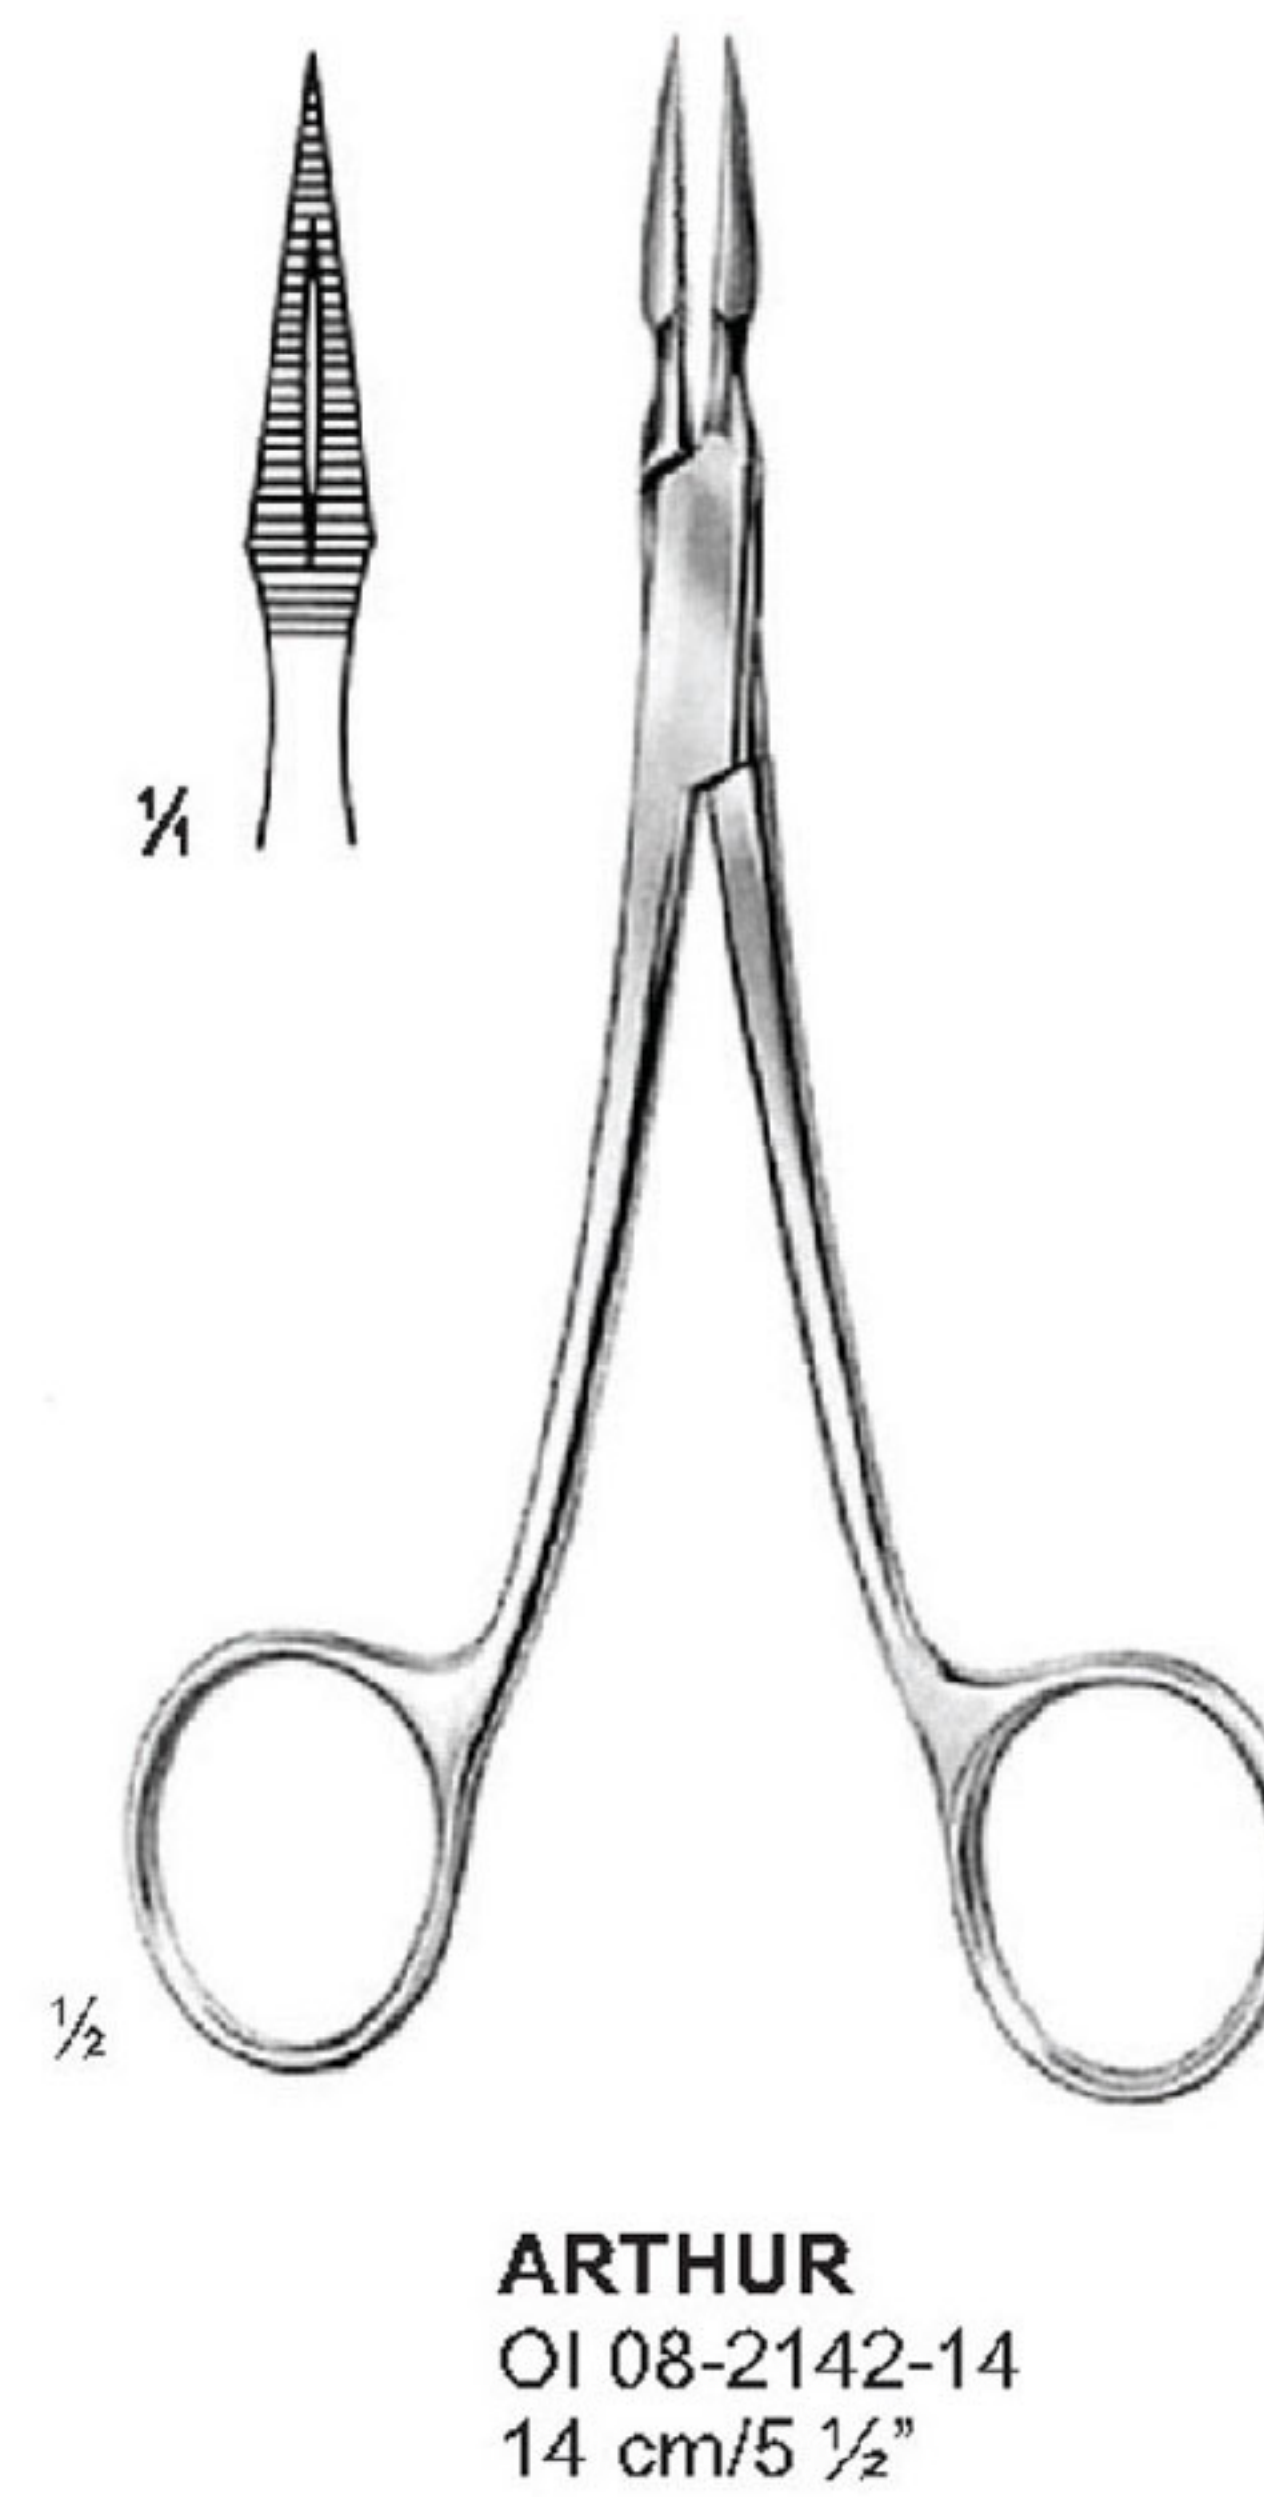

FEILCHENFELD

OI 08-2130-08
8.5 cm/3 3/8"
Littauer

HUNTER
10.5 cm/4 1/8"

WALTER-CARMALT
10.5 cm/4 1/8"

OI 08-2133-10 Straight
OI 08-2134-10 Curved

1/2
 OI 08-2143-11
 No. 3
 11.5 cm/4 1/2"

1/2
 OI 08-2144-11
 No. 4
 11 cm/4 1/2"