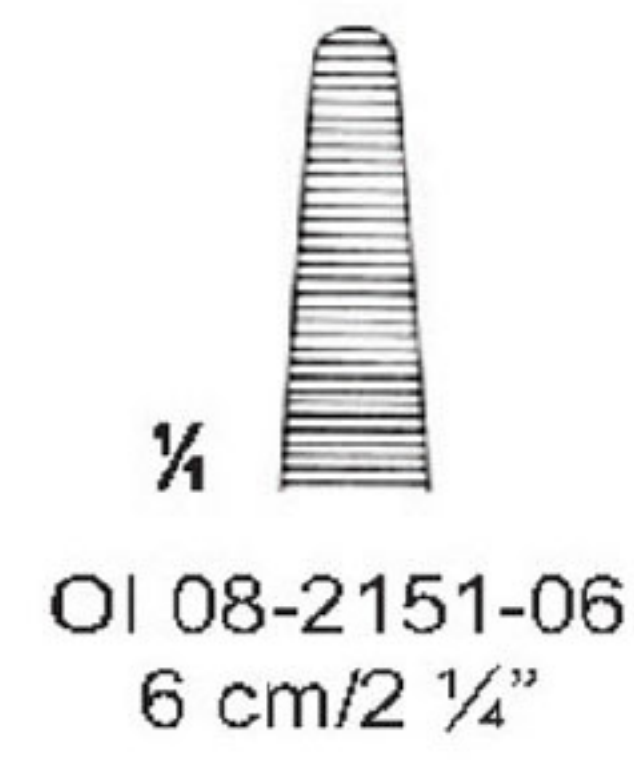

FEILCHENFELD

OI 08-2130-08
8.5 cm/3 3/8"
Littauer

HUNTER
10.5 cm/4 1/8"

WALTER-CARMALT
10.5 cm/4 1/8"

OI 08-2133-10 Straight
OI 08-2134-10 Curved

1/2
 OI 08-2143-11
 No. 3
 11.5 cm/4 1/2"

1/2
 OI 08-2144-11
 No. 4
 11 cm/4 1/2"

1/2
 OI 08-2145-11
 No. 5
 11 cm/4 1/2"

1/2
 OI 08-2146-11
 No. 7
 11.5 cm/4 1/2"

1/2
 OI 08-2147-10
 10.5 cm/4 1/8"

1/2
 OI 08-2148-10
 10.5 cm/4 1/8"

1/2
 OI 08-2149-11
 11.5 cm/4 1/2"

1/2
 OI 08-2150-11
 11.5 cm/4 1/2"

DIEFFENBACH

DIEFFENBACH

Length	45 mm	50 mm	60 mm	40 mm	45 mm	50 mm
Jaw Length	8 mm	12 mm	20 mm	8 mm	12 mm	20 mm
Closing Pressure	50 gr	50 gr	50 gr	50 gr	50 gr	50 gr
Weight	3 gr	3 gr	3 gr	3 gr	3 gr	3 gr

ATRAUMA