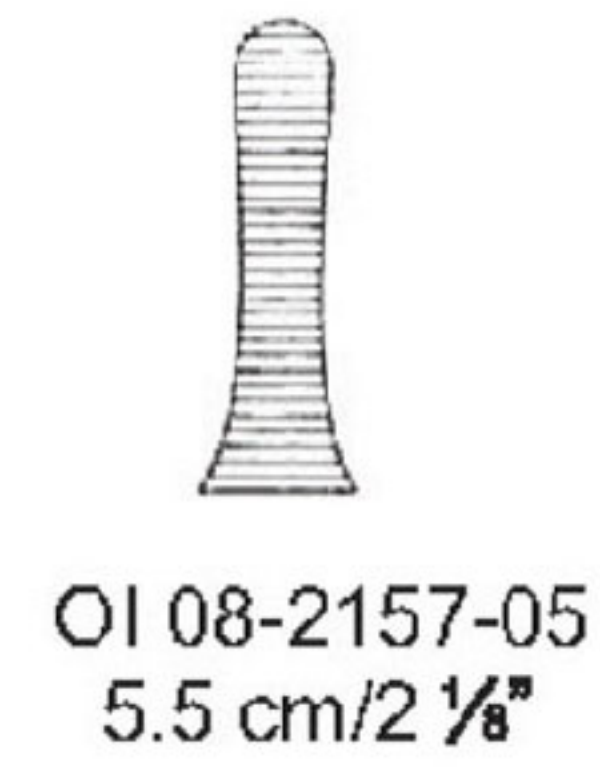

FEILCHENFELD

OI 08-2130-08
8.5 cm/3 3/8"
Littauer

HUNTER
10.5 cm/4 1/8"

WALTER-CARMALT
10.5 cm/4 1/8"

OI 08-2133-10 Straight
OI 08-2134-10 Curved

1/2
 OI 08-2143-11
 No. 3
 11.5 cm/4 1/2"

1/2
 OI 08-2144-11
 No. 4
 11 cm/4 1/2"

1/2
 OI 08-2145-11
 No. 5
 11 cm/4 1/2"

1/2
 OI 08-2146-11
 No. 7
 11.5 cm/4 1/2"

1/2
 OI 08-2147-10
 10.5 cm/4 1/8"

1/2
 OI 08-2148-10
 10.5 cm/4 1/8"

1/2
 OI 08-2149-11
 11.5 cm/4 1/2"

1/2
 OI 08-2150-11
 11.5 cm/4 1/2"

DIEFFENBACH

DIEFFENBACH

Length	45 mm	50 mm	60 mm	40 mm	45 mm	50 mm
Jaw Length	8 mm	12 mm	20 mm	8 mm	12 mm	20 mm
Closing Pressure	50 gr	50 gr	50 gr	50 gr	50 gr	50 gr
Weight	3 gr	3 gr	3 gr	3 gr	3 gr	3 gr

ATRAUMA