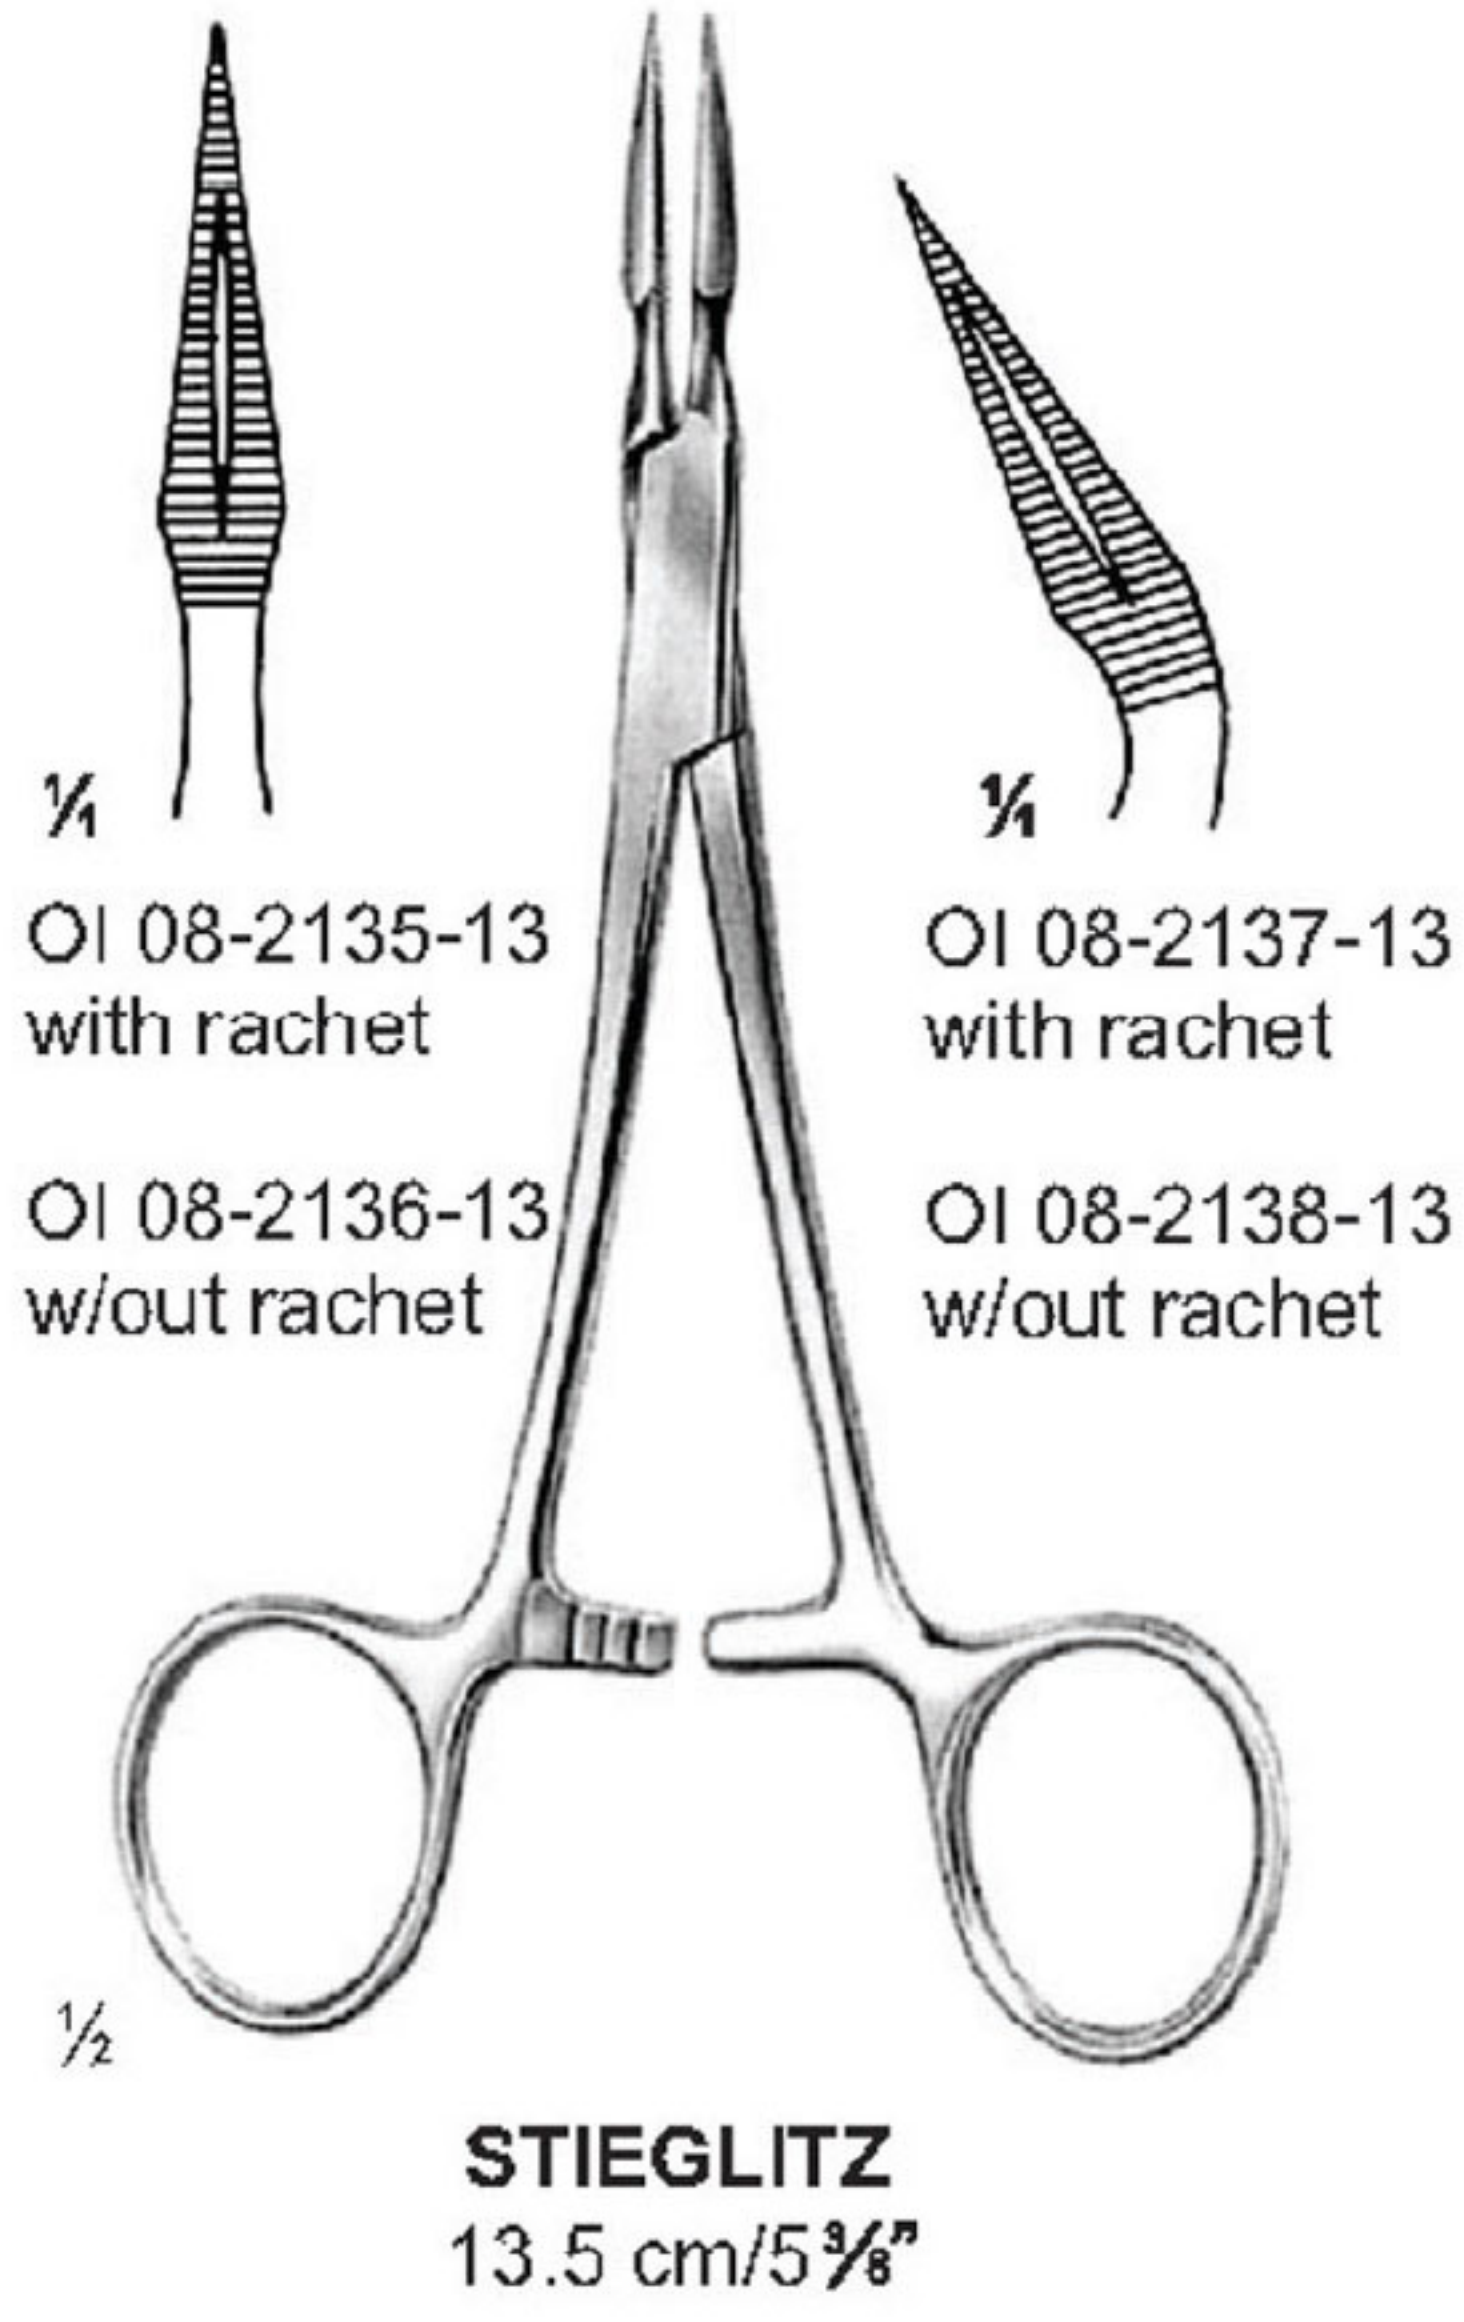

FEILCHENFELD

OI 08-2130-08
8.5 cm/3 3/8"
Littauer

HUNTER
10.5 cm/4 1/8"

WALTER-CARMALT
10.5 cm/4 1/8"

OI 08-2133-10 Straight
OI 08-2134-10 Curved

1/2
 OI 08-2143-11
 No. 3
 11.5 cm/4 1/2"

1/2
 OI 08-2144-11
 No. 4
 11 cm/4 1/2"