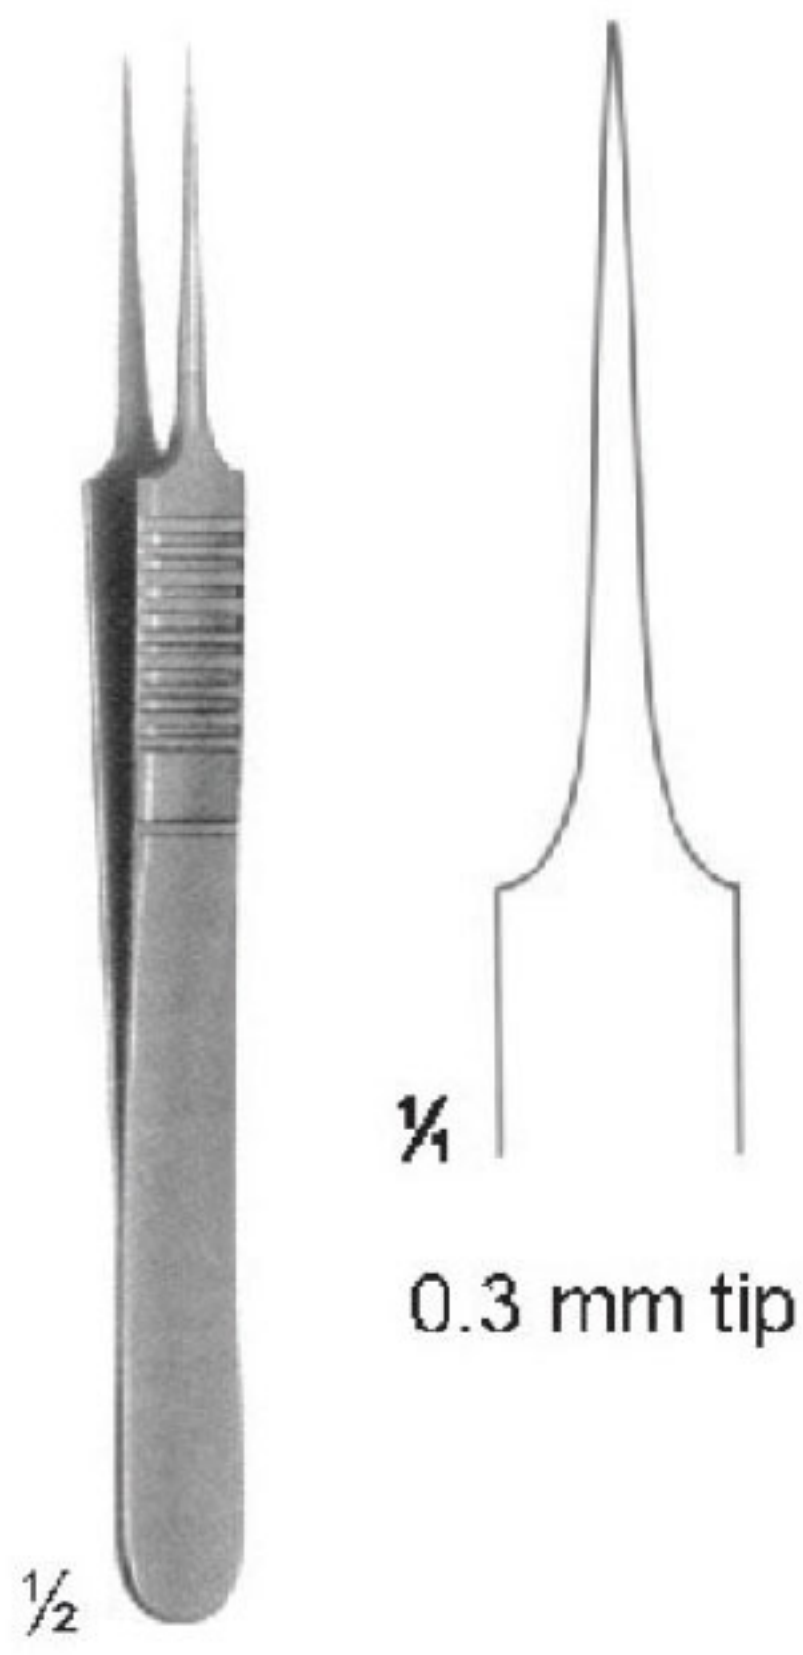

1/2
OI 08-2148-10
10.5 cm/4 1/8"