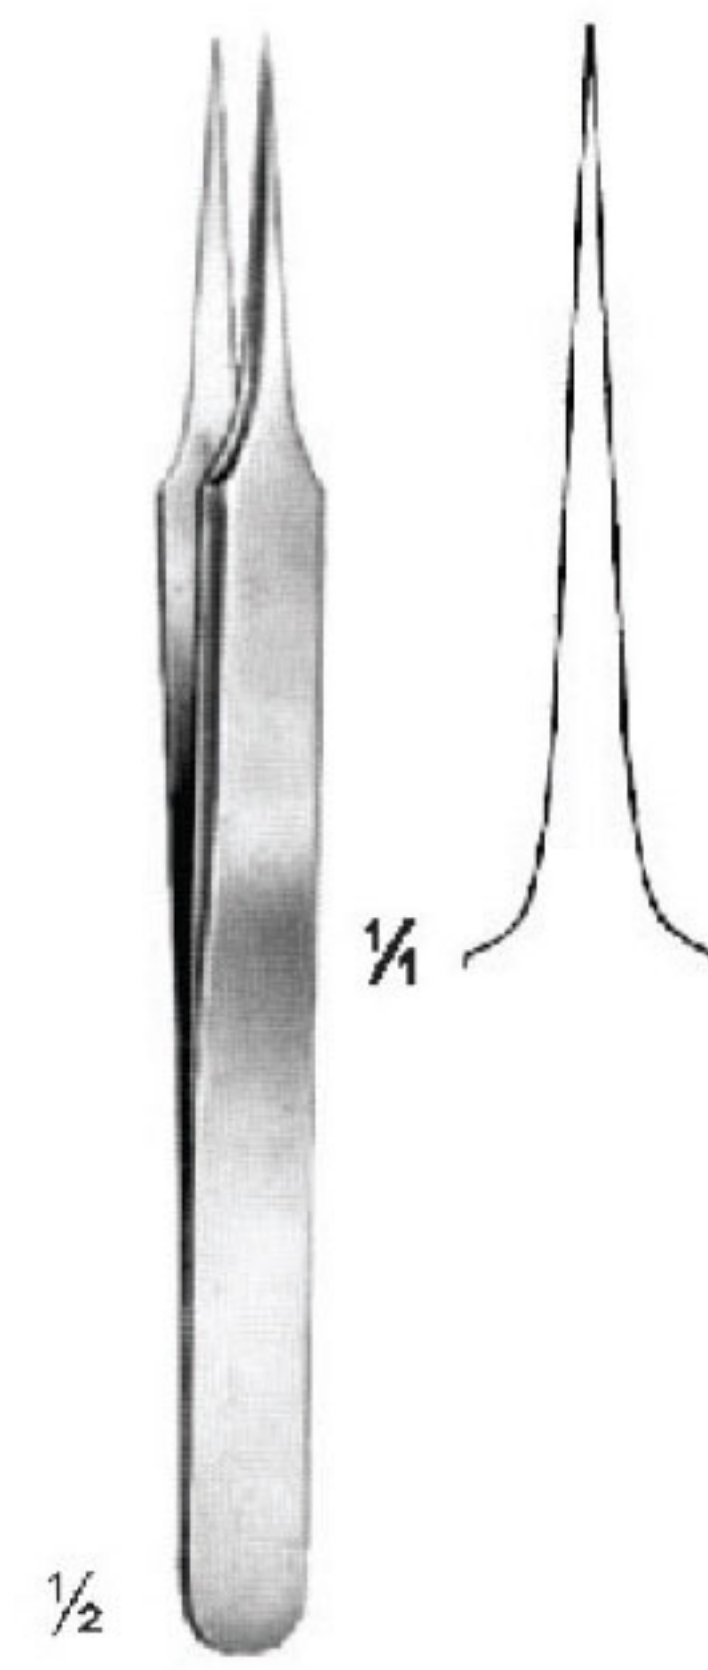

FEILCHENFELD

OI 08-2130-08
8.5 cm/3 3/8"
Littauer

HUNTER
10.5 cm/4 1/8"

WALTER-CARMALT
10.5 cm/4 1/8"

OI 08-2133-10 Straight
OI 08-2134-10 Curved

1/2
 OI 08-2143-11
 No. 3
 11.5 cm/4 1/2"

1/2
 OI 08-2144-11
 No. 4
 11 cm/4 1/2"