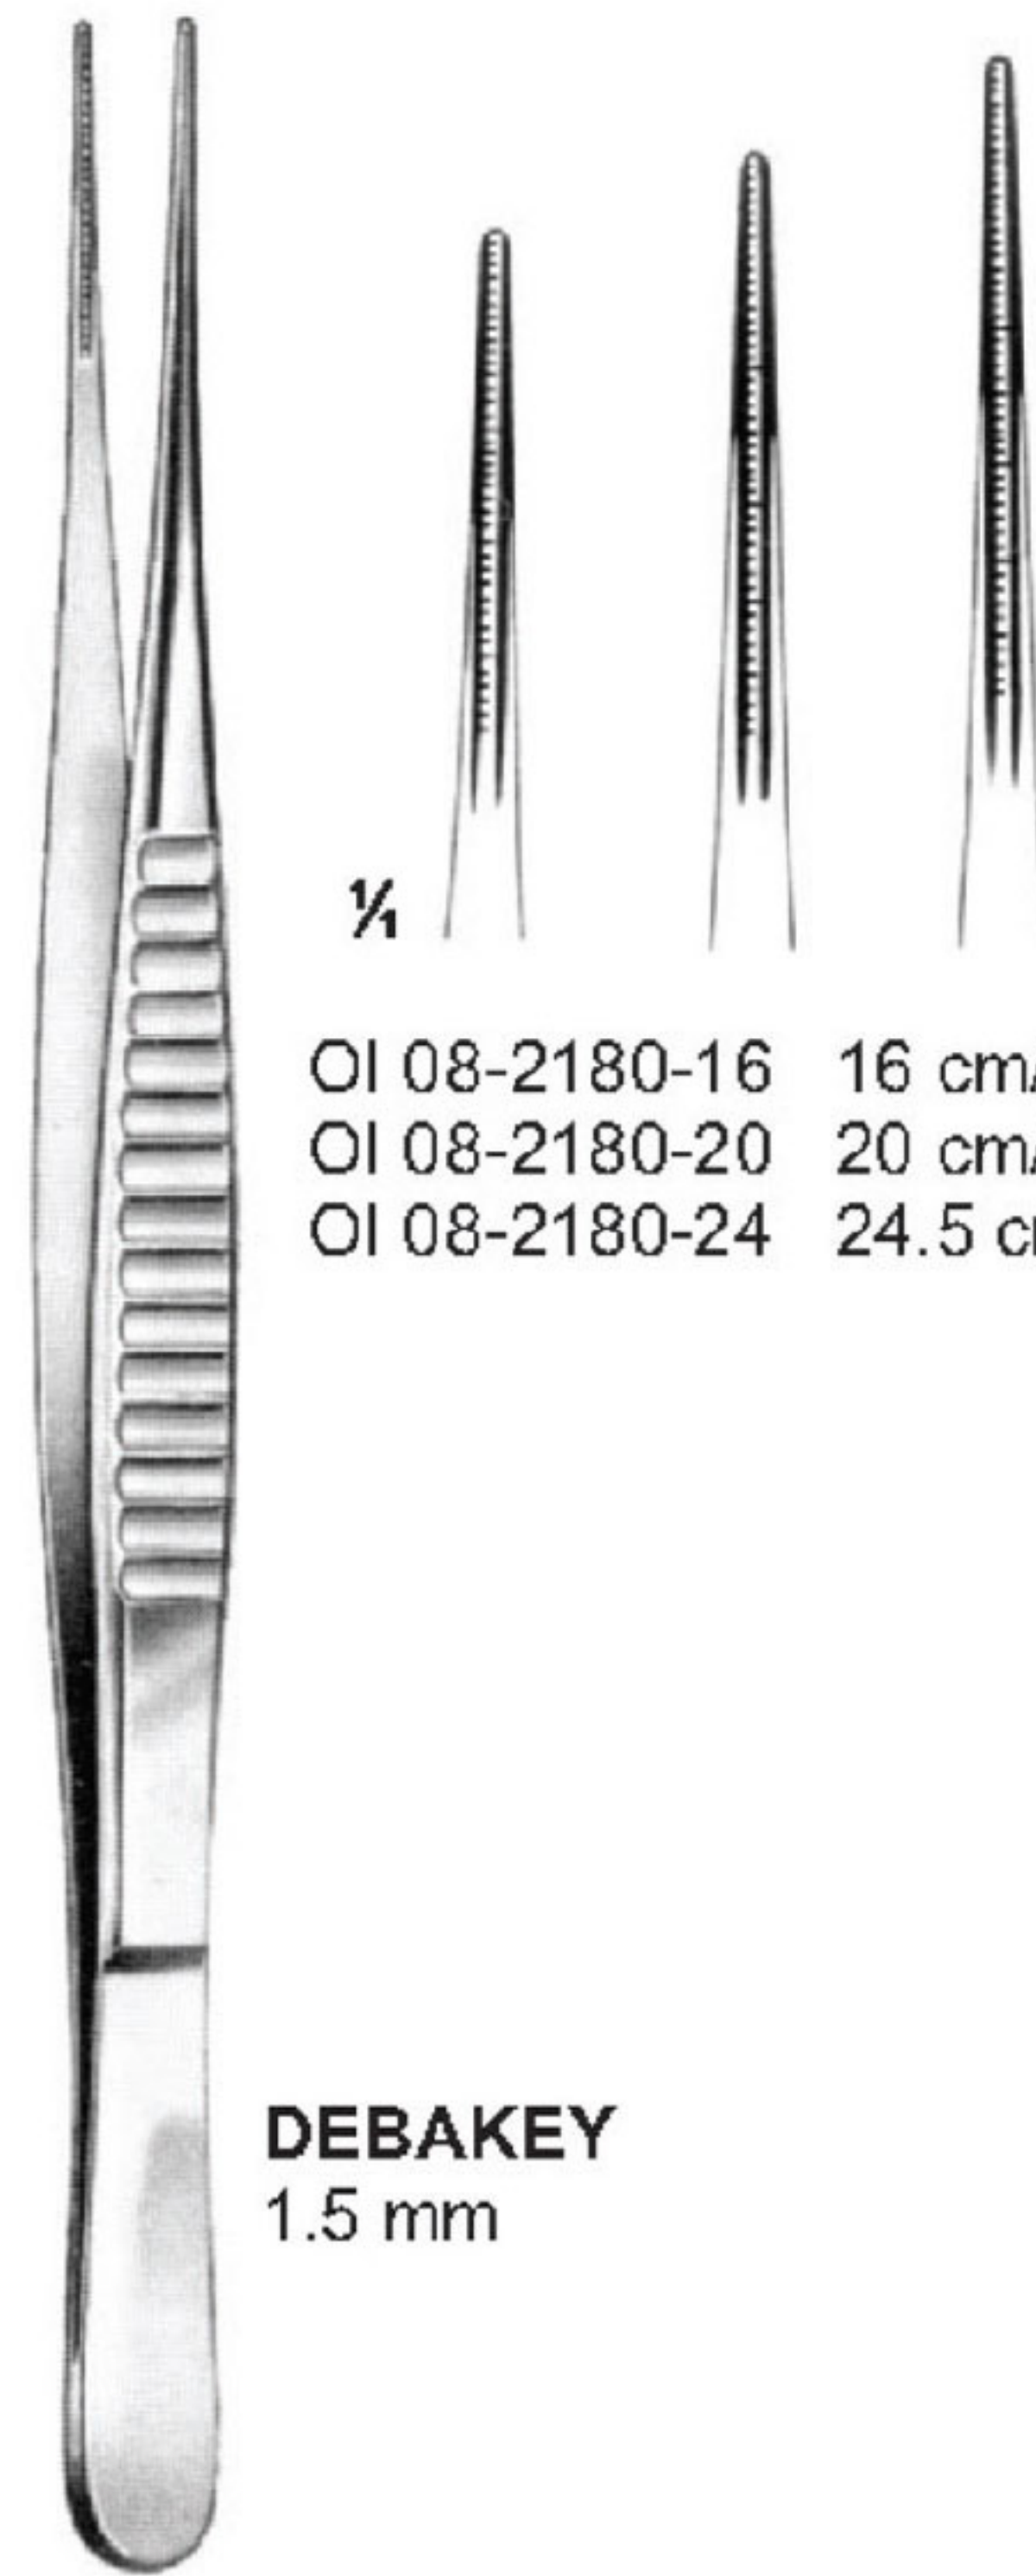

 $\frac{1}{2}$

JOHNS-HOPKINS
 OI 08-2178-24
 24.5 cm/9 $\frac{5}{8}$ "

Applying forceps for Johns-Hopkins
 and DeBakey Bulldog clamps

ATRAUMA

- ¼
- OI 08-2179-16 16 cm/6 ¼"
 - OI 08-2179-20 20 cm/7 ⅞"
 - OI 08-2179-24 24.5 cm/9 ⅝"
 - OI 08-2179-30 30 cm/11 ¾"

DEBAKEY
2.7 mm

- ¼
- OI 08-2180-16 16 cm/6 ¼"
 - OI 08-2180-20 20 cm/7 ⅞"
 - OI 08-2180-24 24.5 cm/9 ⅝"

DEBAKEY
1.5 mm

- ¼
- OI 08-2181-16 16 cm/6 ¼"
 - OI 08-2181-20 20 cm/7 ⅞"
 - OI 08-2181-24 24.5 cm/9 ⅝"
 - OI 08-2181-30 30 cm/11 ¾"