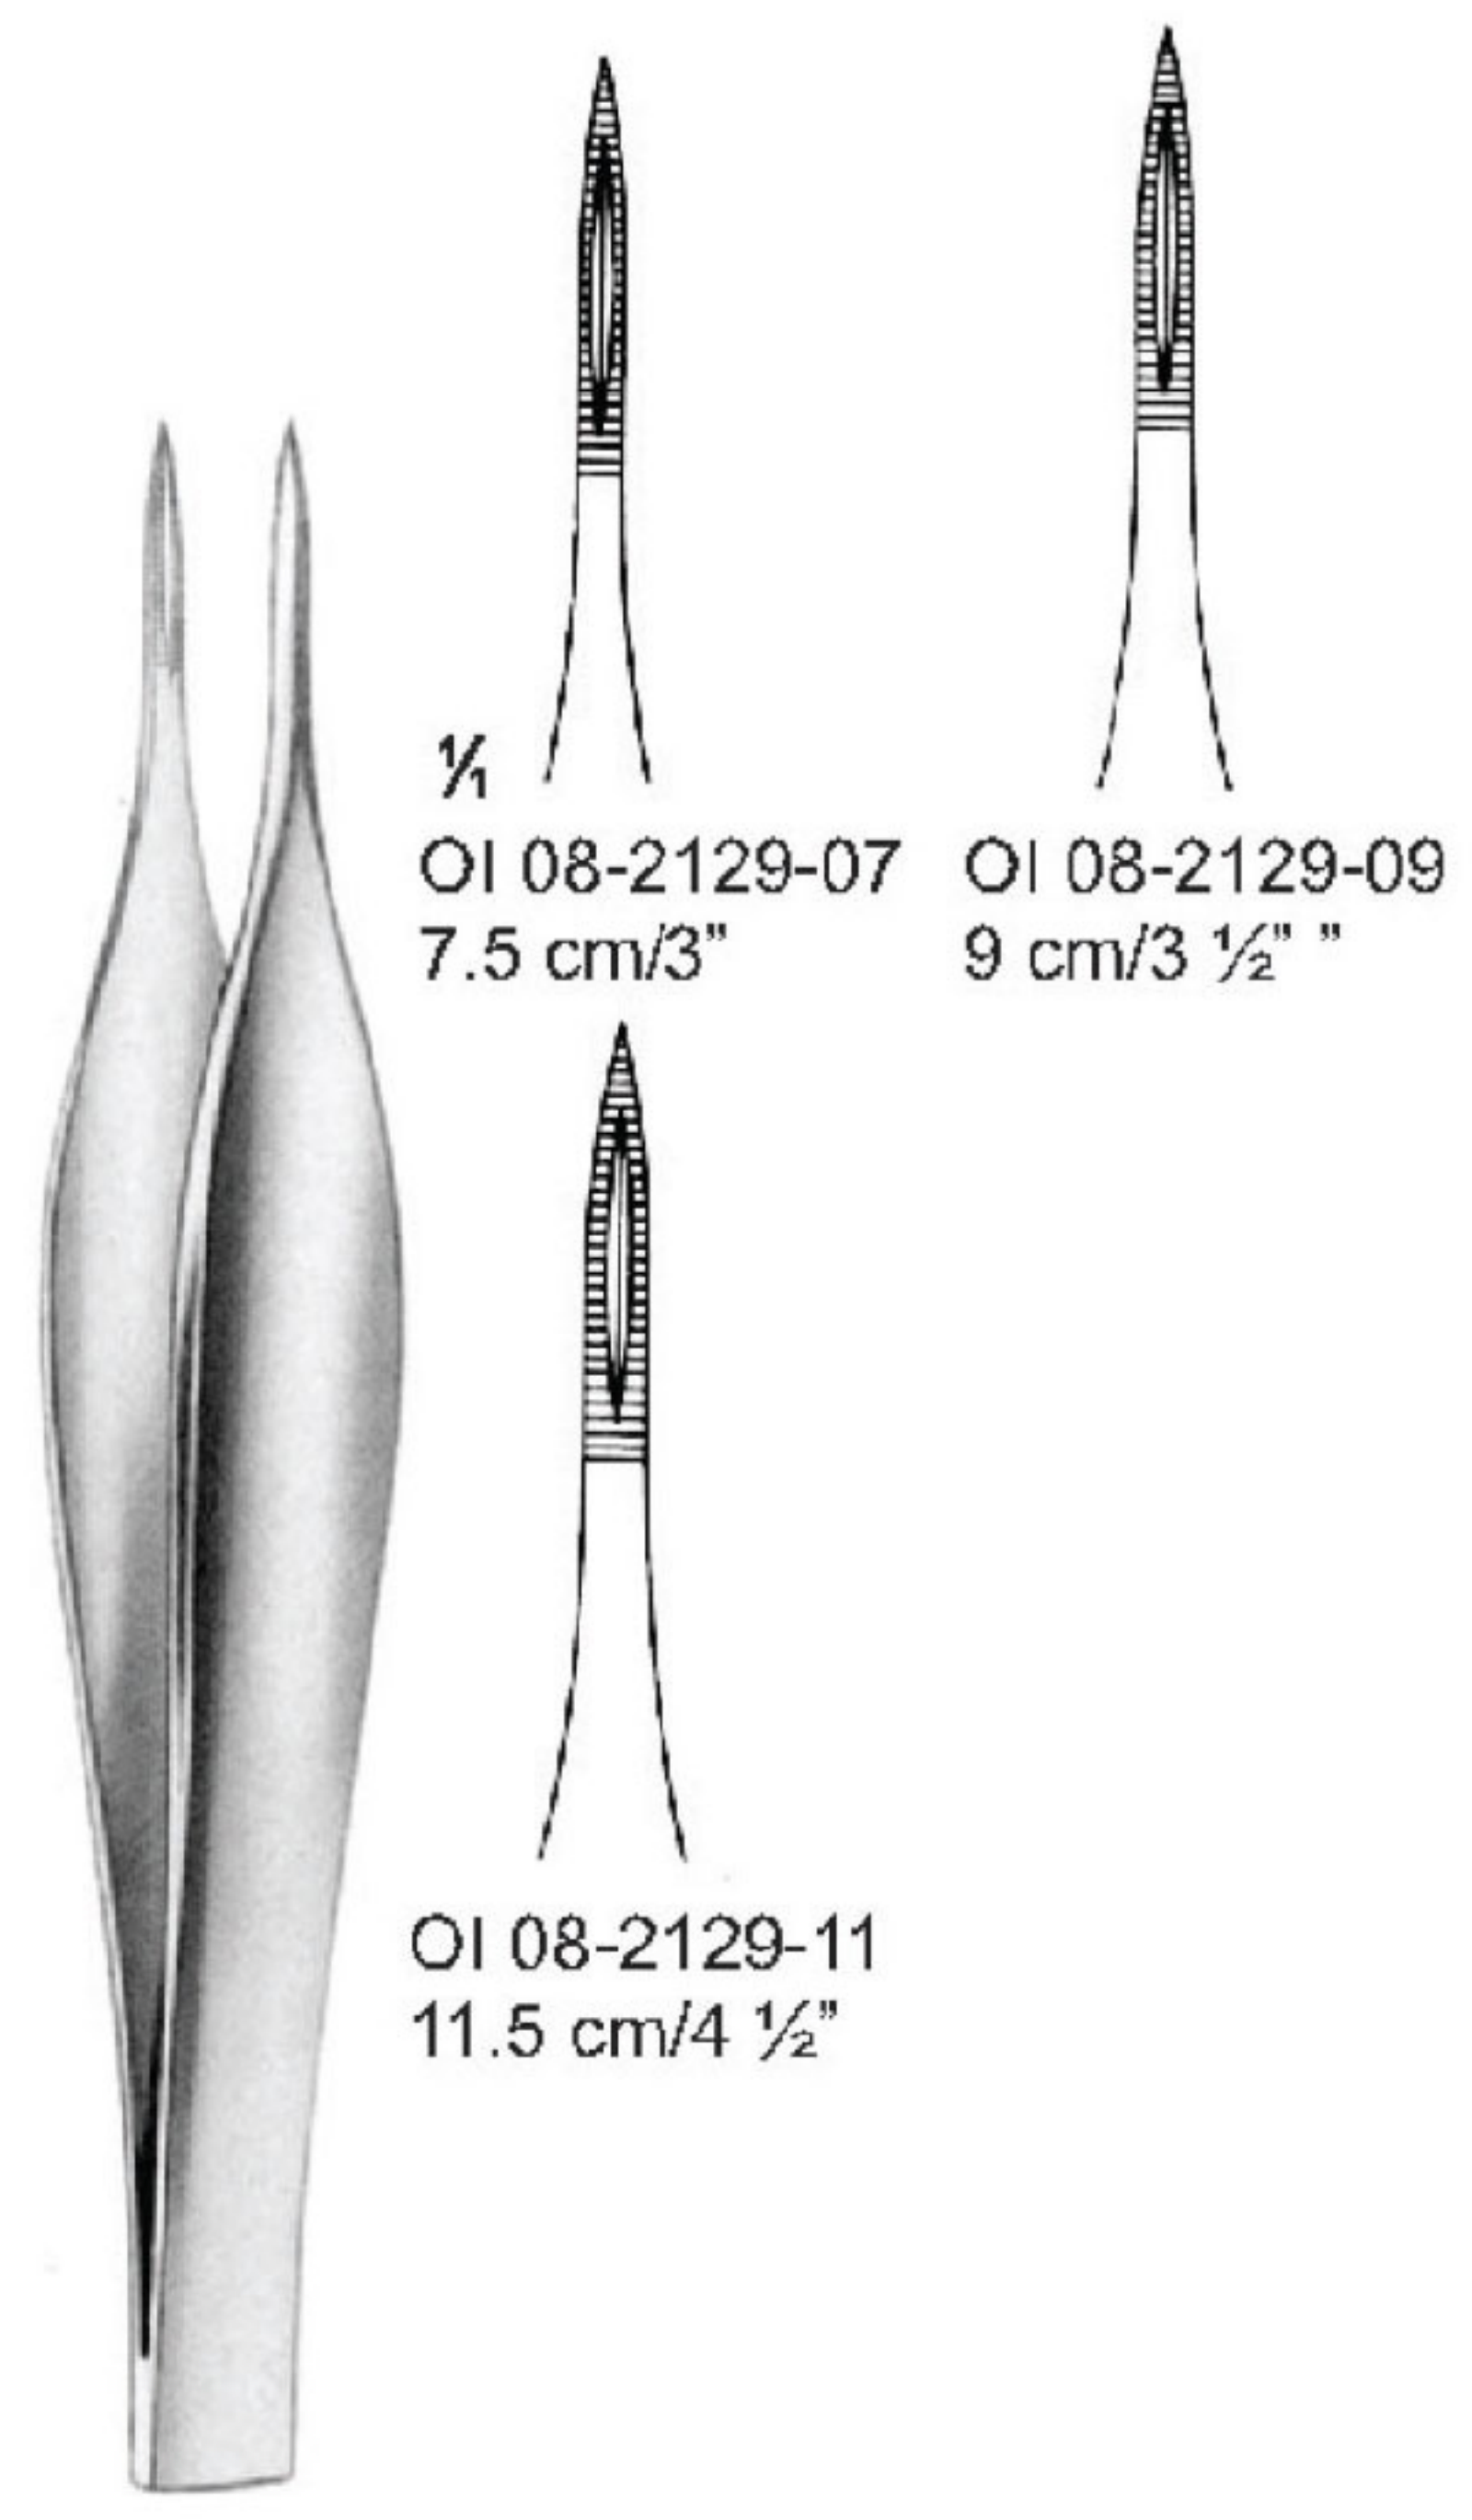

1 x 2

- OI 08-2118-14 14 cm/5 1/2"
- OI 08-2118-18 18 cm/7 1/8"

GRAEFE-IRIS
10.5 cm/4 1/8"

	Smooth		Serrated	
8 cm/3 1/2"	OI 08-2125-08	OI 08-2126-08	OI 08-2127-08	OI 08-2128-08
9 cm/3 1/2"	OI 08-2125-09	OI 08-2126-09	OI 08-2127-09	OI 08-2128-09
10.5 cm/4 1/8"	OI 08-2125-10	OI 08-2126-10	OI 08-2127-10	OI 08-2128-10
11.5 cm/4 1/2"	OI 08-2125-11	OI 08-2126-11	OI 08-2127-11	OI 08-2128-11
12.5 cm/4 7/8"	OI 08-2125-12	OI 08-2126-12	OI 08-2127-12	OI 08-2128-12