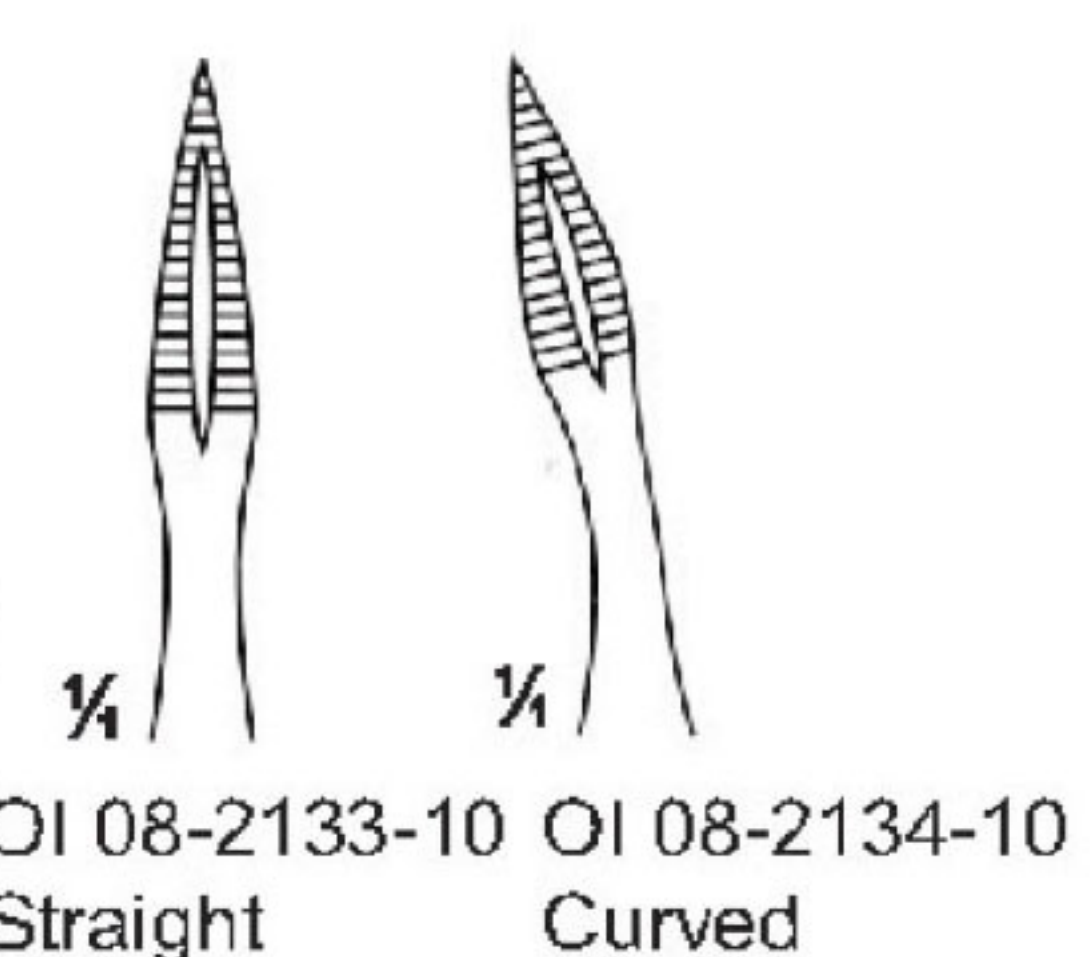

1 x 2

- OI 08-2118-14 14 cm/5 1/2"
- OI 08-2118-18 18 cm/7 1/8"

GRAEFE-IRIS
10.5 cm/4 1/8"

	Smooth		Serrated	
8 cm/3 1/2"	OI 08-2125-08	OI 08-2126-08	OI 08-2127-08	OI 08-2128-08
9 cm/3 1/2"	OI 08-2125-09	OI 08-2126-09	OI 08-2127-09	OI 08-2128-09
10.5 cm/4 1/8"	OI 08-2125-10	OI 08-2126-10	OI 08-2127-10	OI 08-2128-10
11.5 cm/4 1/2"	OI 08-2125-11	OI 08-2126-11	OI 08-2127-11	OI 08-2128-11
12.5 cm/4 7/8"	OI 08-2125-12	OI 08-2126-12	OI 08-2127-12	OI 08-2128-12

FEILCHENFELD

OI 08-2130-08
8.5 cm/3 3/8"
Littauer

HUNTER
10.5 cm/4 1/8"

WALTER-CARMALT
10.5 cm/4 1/8"

OI 08-2133-10 Straight
OI 08-2134-10 Curved

1/2
 OI 08-2143-11
 No. 3
 11.5 cm/4 1/2"

1/2
 OI 08-2144-11
 No. 4
 11 cm/4 1/2"