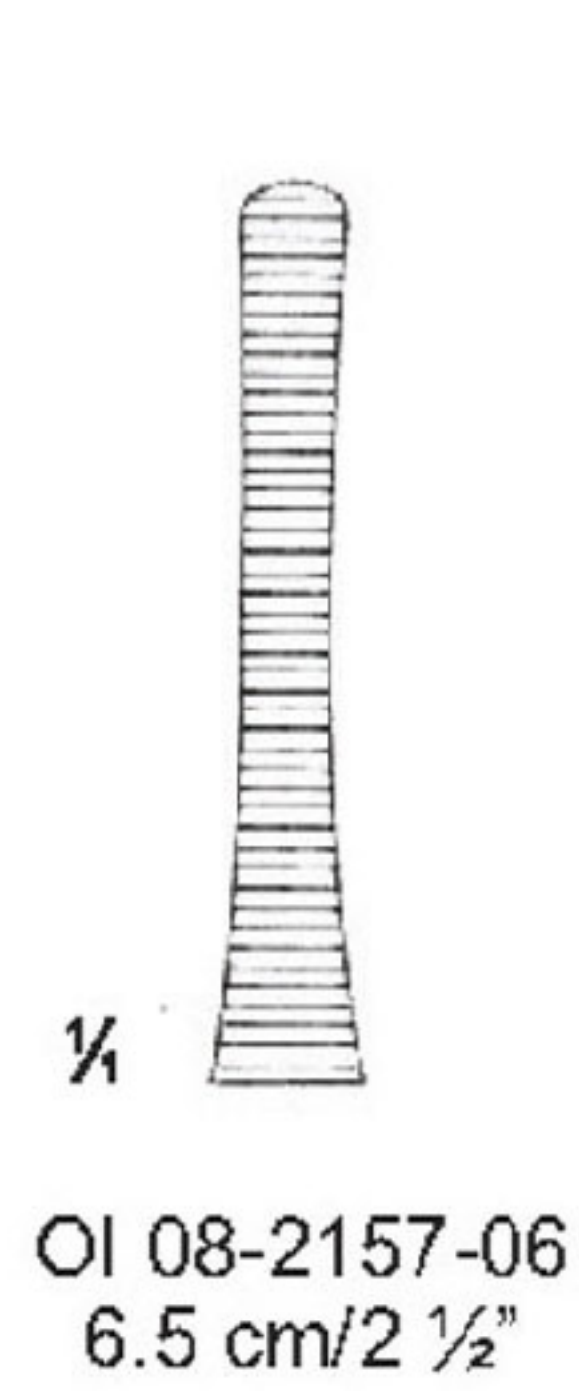

- OI 08-2006-15 15 cm/5 7/8"
 - OI 08-2007-15 15.5 cm/6 1/8"
- 1 x 2

SEMKEN

- OI 08-2008-12 12.5 cm/4 7/8"
- OI 08-2008-15 15 cm/5 7/8"
- OI 08-2008-18 18 cm/7 1/8"

SEMKEN

- OI 08-2009-12 12.5 cm/4 7/8"
- OI 08-2009-15 15 cm/5 7/8"
- OI 08-2009-18 18 cm/7 1/8"

FEILCHENFELD

OI 08-2130-08
8.5 cm/3 3/8"
Littauer

HUNTER
10.5 cm/4 1/8"

WALTER-CARMALT
10.5 cm/4 1/8"

OI 08-2133-10 Straight
OI 08-2134-10 Curved

1/2
 OI 08-2143-11
 No. 3
 11.5 cm/4 1/2"

1/2
 OI 08-2144-11
 No. 4
 11 cm/4 1/2"

1/2
 OI 08-2145-11
 No. 5
 11 cm/4 1/2"

1/2
 OI 08-2146-11
 No. 7
 11.5 cm/4 1/2"

1/2
 OI 08-2147-10
 10.5 cm/4 1/8"

1/2
 OI 08-2148-10
 10.5 cm/4 1/8"

1/2
 OI 08-2149-11
 11.5 cm/4 1/2"

1/2
 OI 08-2150-11
 11.5 cm/4 1/2"

DIEFFENBACH

DIEFFENBACH

Length	45 mm	50 mm	60 mm	40 mm	45 mm	50 mm
Jaw Length	8 mm	12 mm	20 mm	8 mm	12 mm	20 mm
Closing Pressure	50 gr	50 gr	50 gr	50 gr	50 gr	50 gr
Weight	3 gr	3 gr	3 gr	3 gr	3 gr	3 gr

ATRAUMA