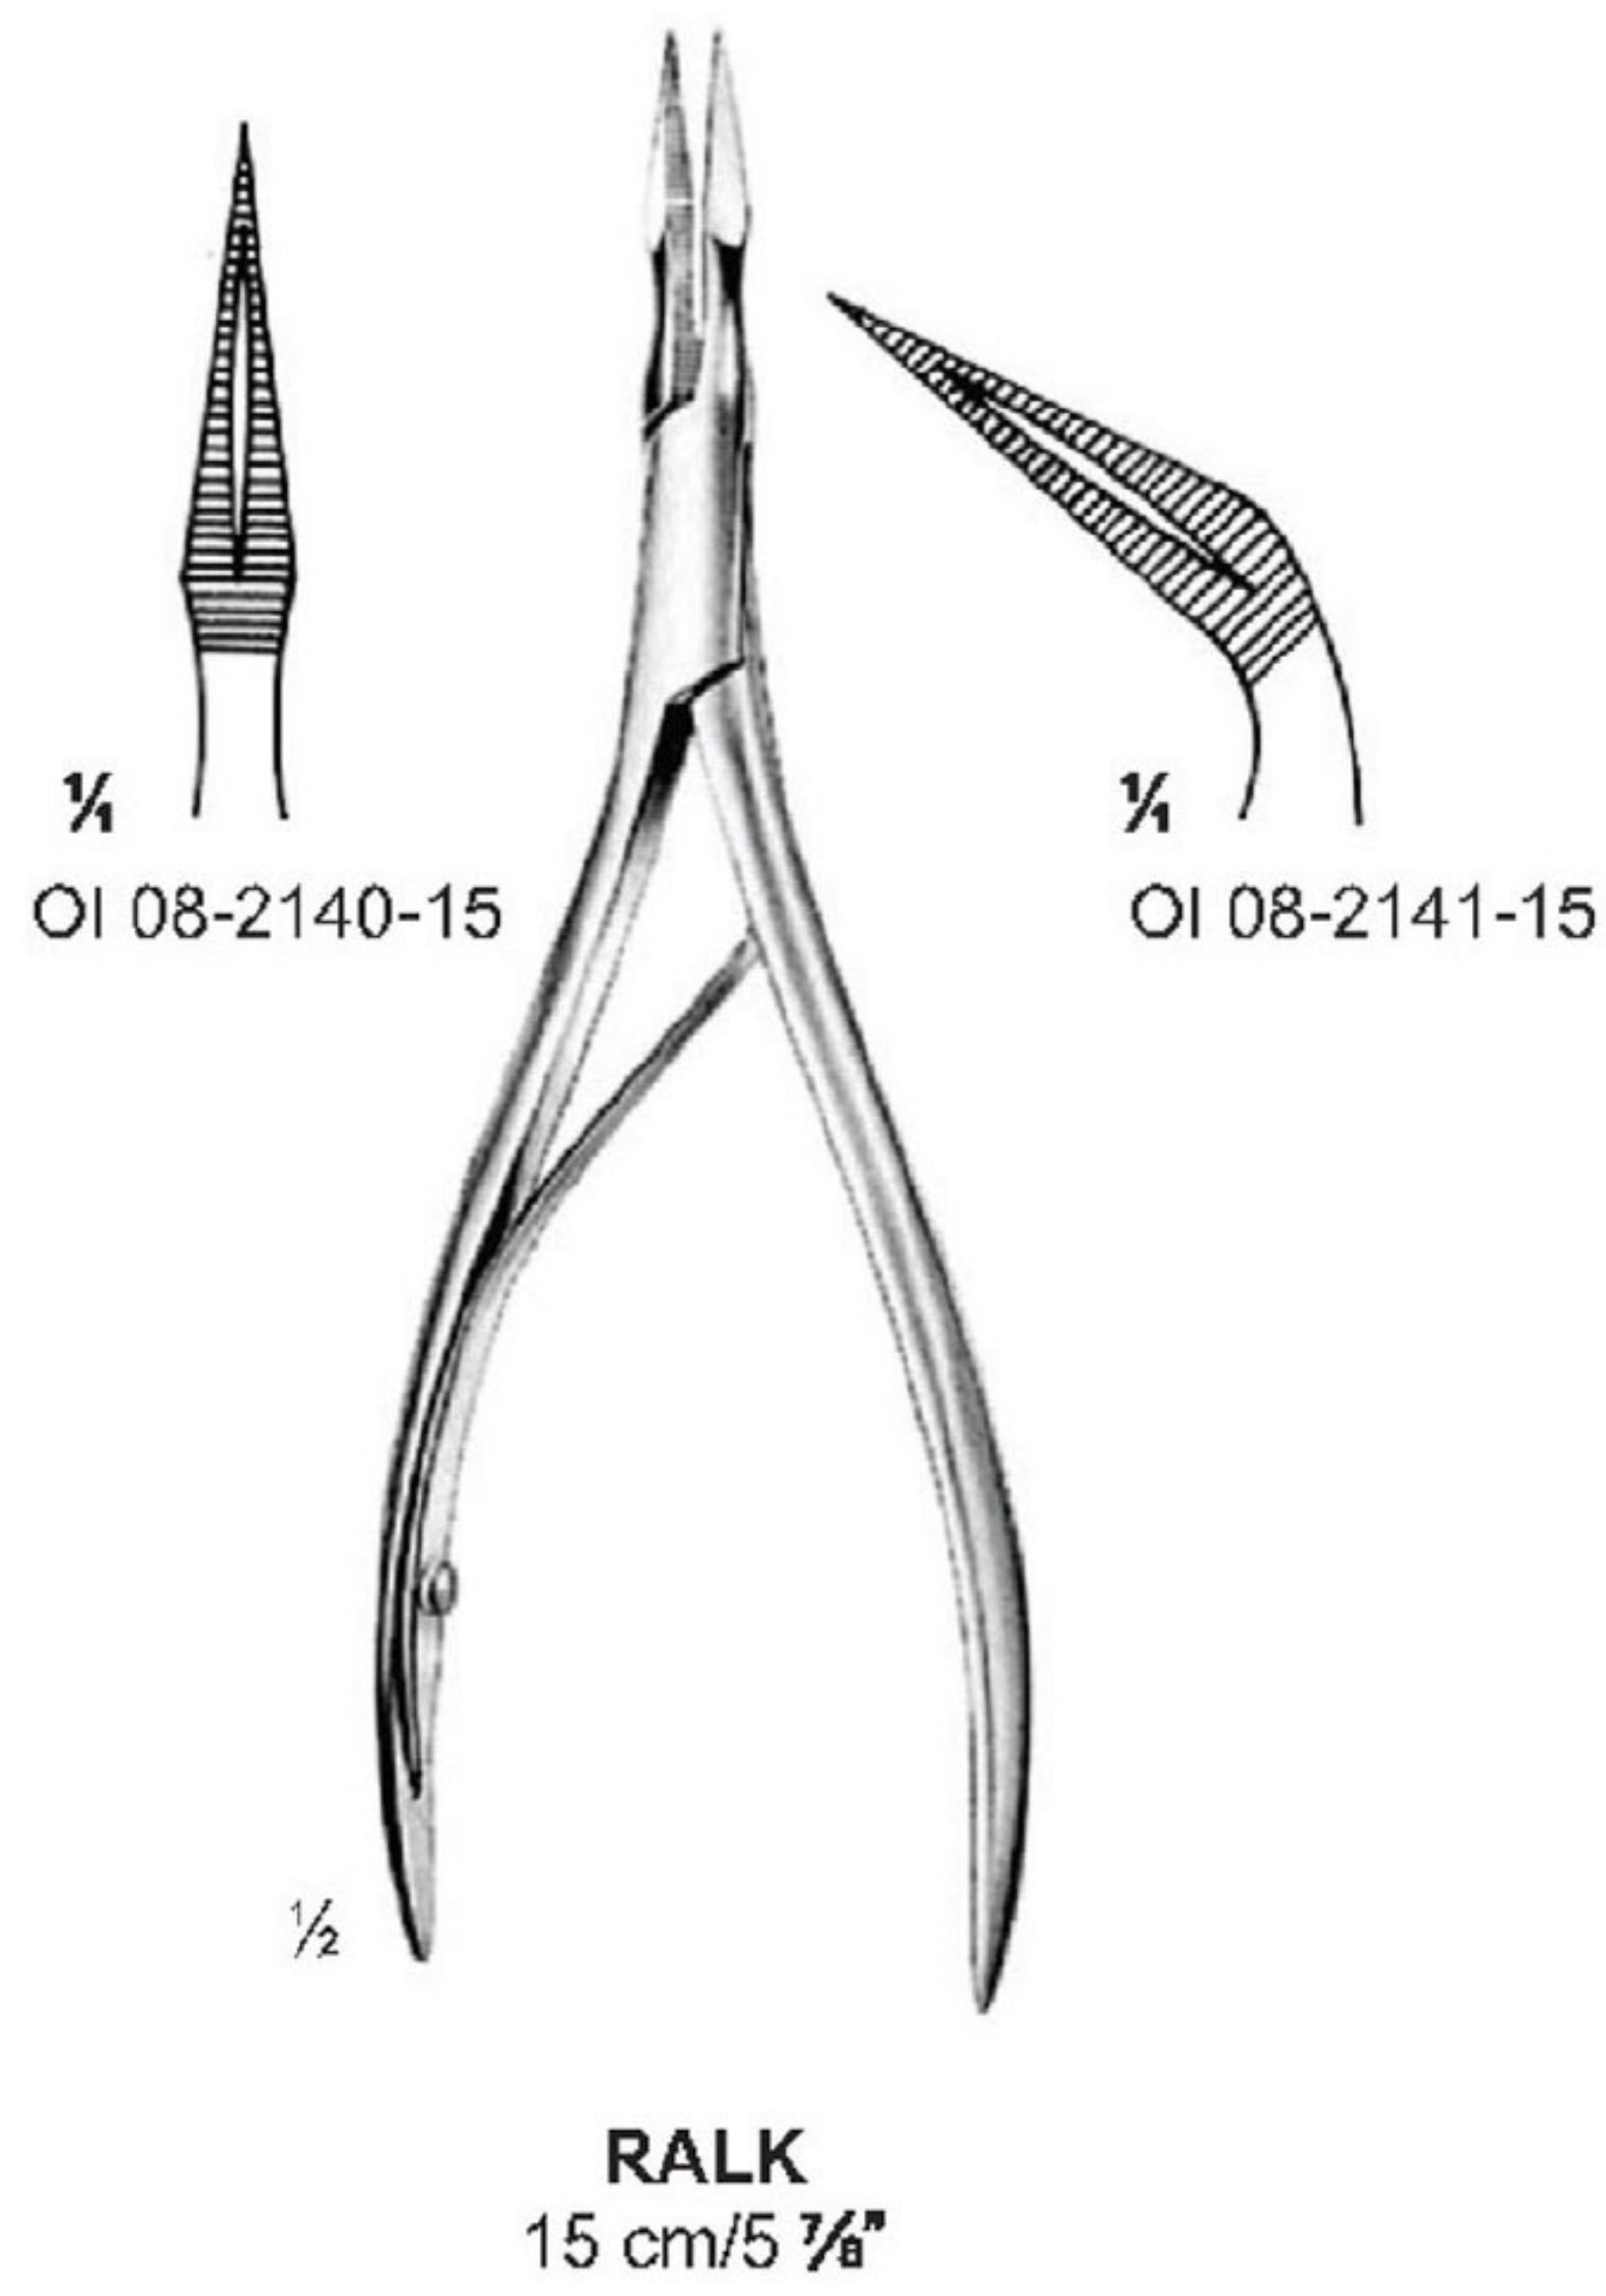

FEILCHENFELD

OI 08-2130-08
8.5 cm/3 3/8"
Littauer

HUNTER
10.5 cm/4 1/8"

WALTER-CARMALT
10.5 cm/4 1/8"

OI 08-2133-10 Straight
OI 08-2134-10 Curved

1/2
 OI 08-2143-11
 No. 3
 11.5 cm/4 1/2"

1/2
 OI 08-2144-11
 No. 4
 11 cm/4 1/2"