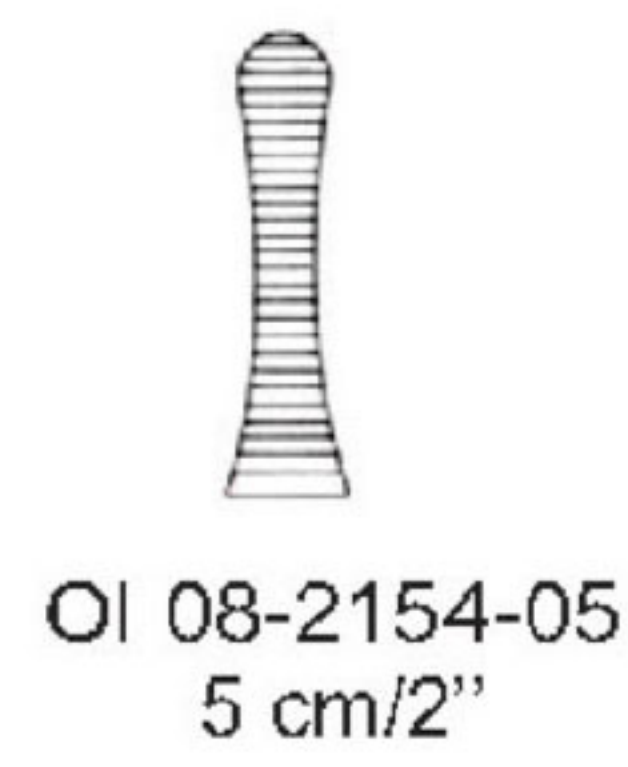

FEILCHENFELD

OI 08-2130-08
8.5 cm/3 3/8"
Littauer

HUNTER
10.5 cm/4 1/8"

WALTER-CARMALT
10.5 cm/4 1/8"

OI 08-2133-10 Straight
OI 08-2134-10 Curved

1/2
 OI 08-2143-11
 No. 3
 11.5 cm/4 1/2"

1/2
 OI 08-2144-11
 No. 4
 11 cm/4 1/2"

1/2
 OI 08-2145-11
 No. 5
 11 cm/4 1/2"

1/2
 OI 08-2146-11
 No. 7
 11.5 cm/4 1/2"

1/2
 OI 08-2147-10
 10.5 cm/4 1/8"

1/2
 OI 08-2148-10
 10.5 cm/4 1/8"

1/2
 OI 08-2149-11
 11.5 cm/4 1/2"

1/2
 OI 08-2150-11
 11.5 cm/4 1/2"

DIEFFENBACH

DIEFFENBACH

Length	45 mm	50 mm	60 mm	40 mm	45 mm	50 mm
Jaw Length	8 mm	12 mm	20 mm	8 mm	12 mm	20 mm
Closing Pressure	50 gr	50 gr	50 gr	50 gr	50 gr	50 gr
Weight	3 gr	3 gr	3 gr	3 gr	3 gr	3 gr

ATRAUMA