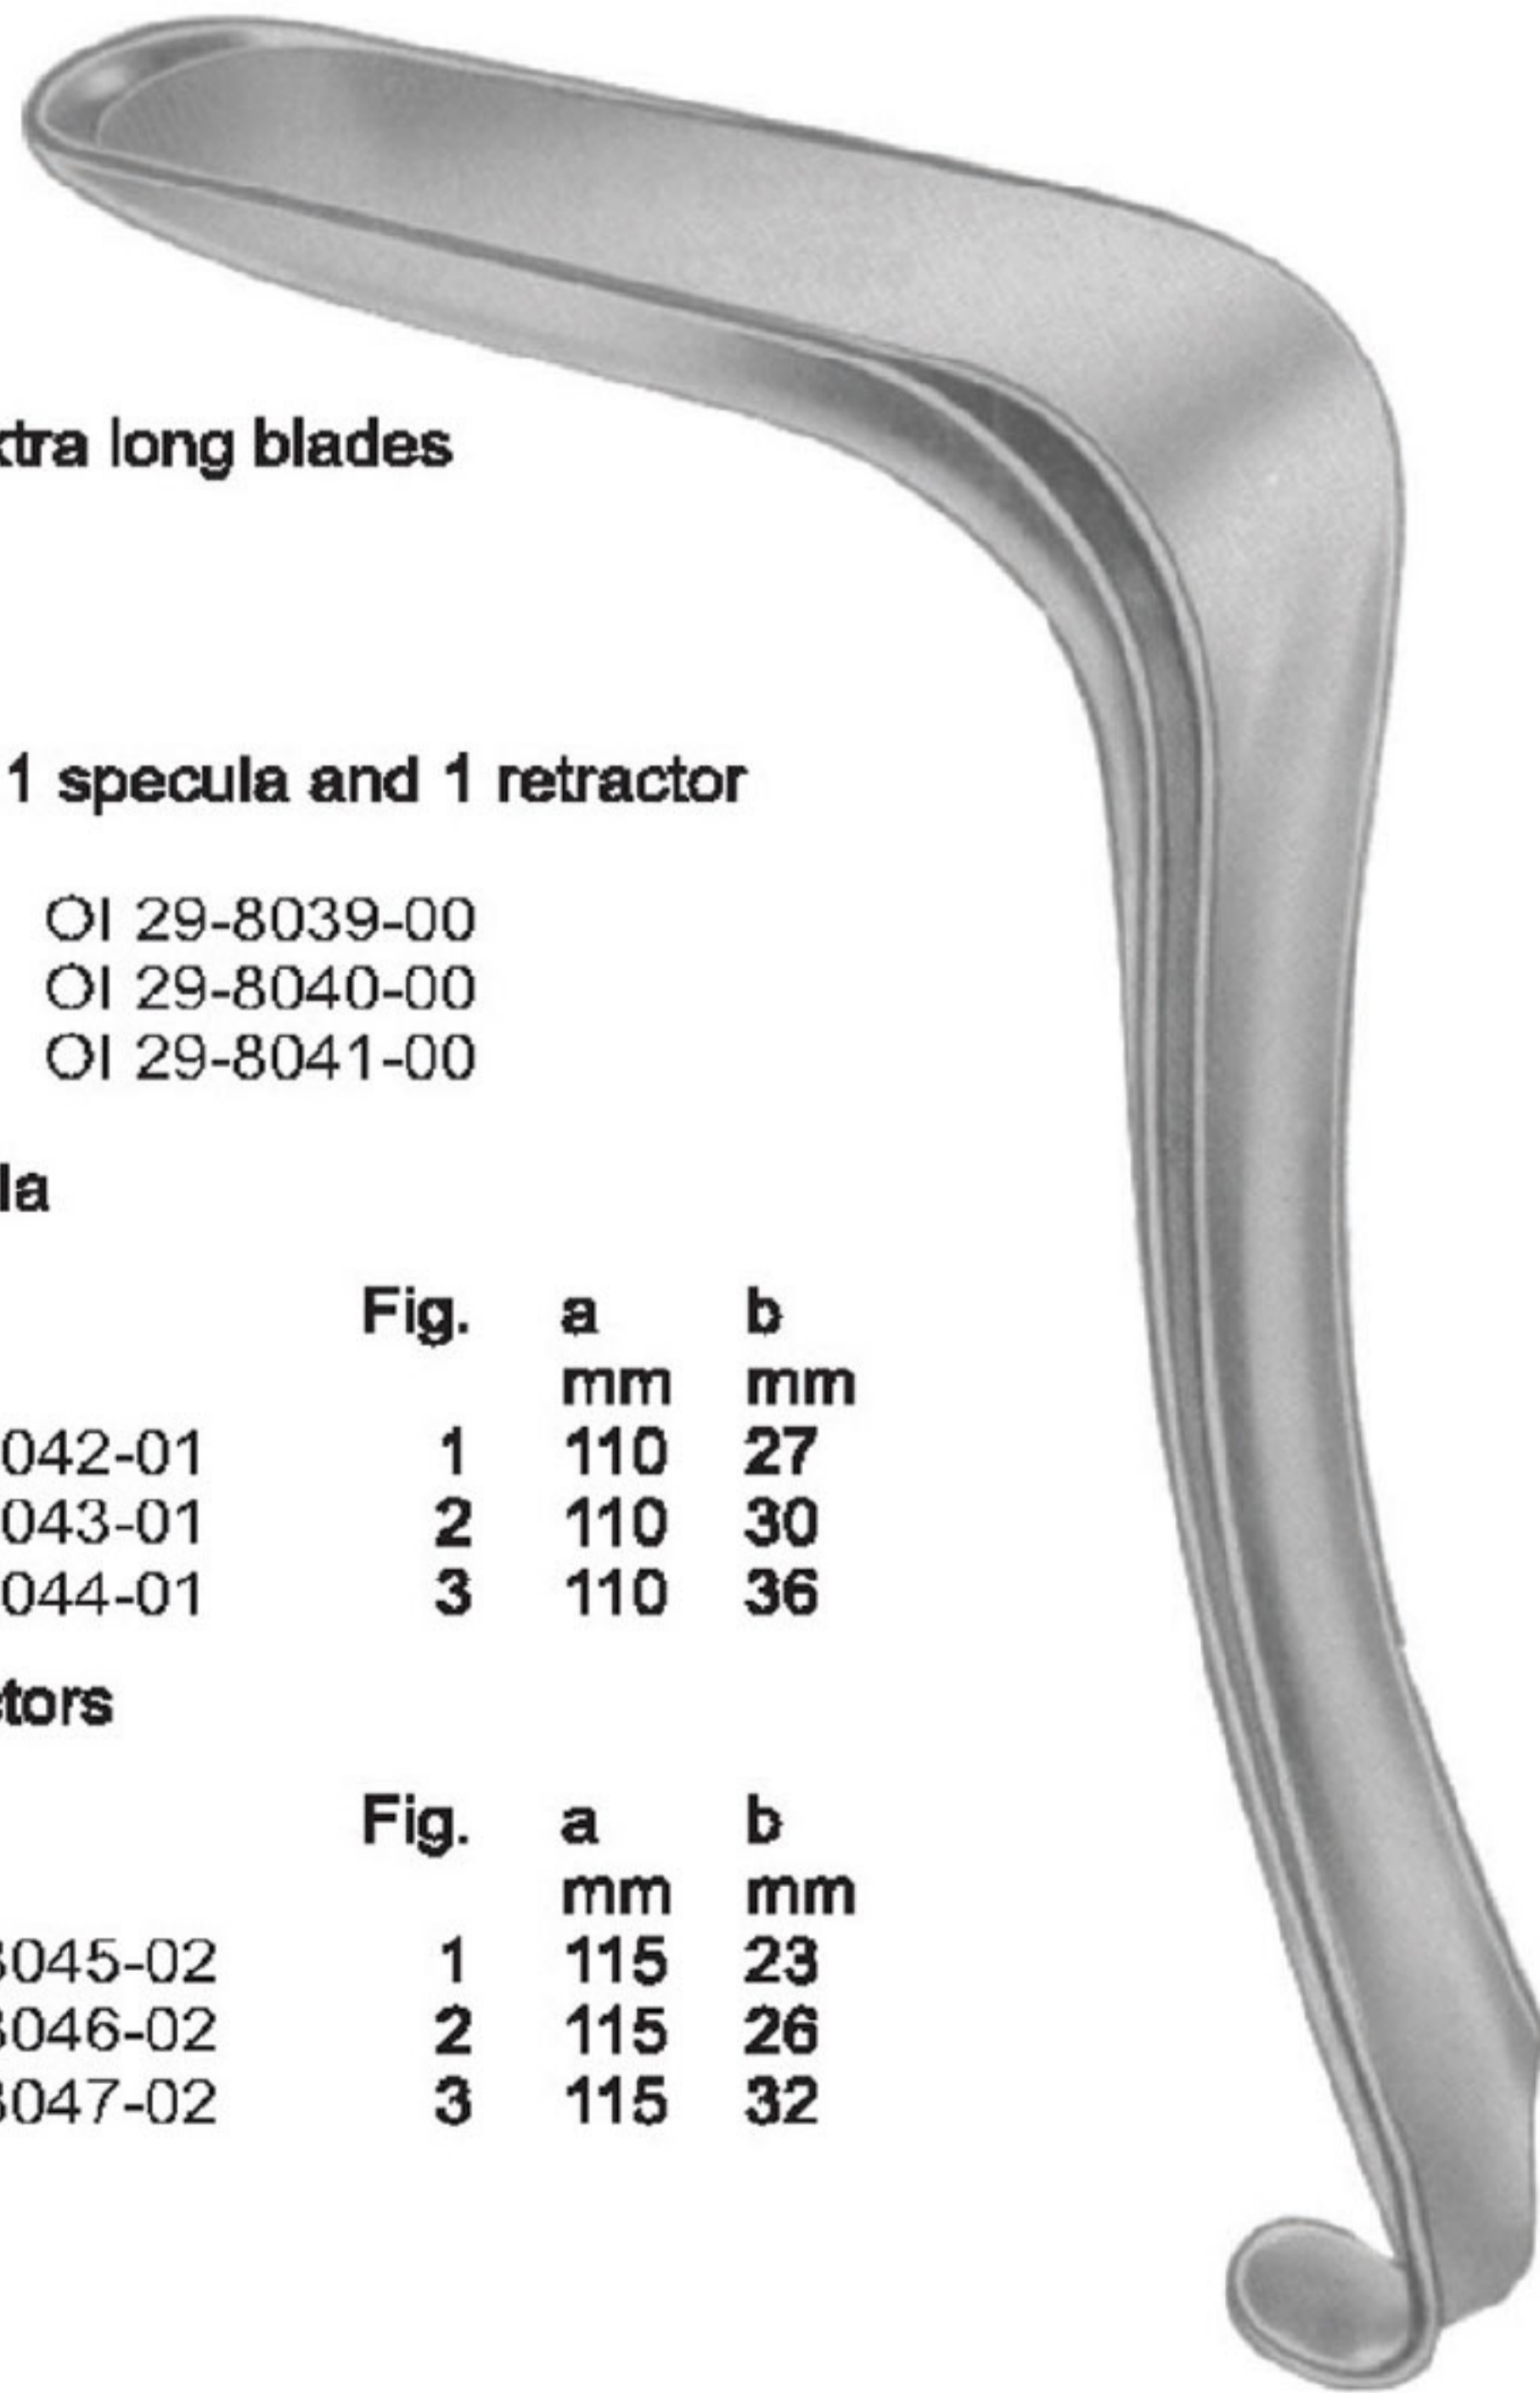

**Kristeller
(Standard)**

With extra long blades

Set of 1 specula and 1 retractor

1. Fig. 1 OI 29-8039-00
   Fig. 2 OI 29-8040-00
   Fig. 3 OI 29-8041-00

Specula

	Fig.	a mm	b mm
OI 29-8042-01	1	110	27
OI 29-8043-01	2	110	30
OI 29-8044-01	3	110	36

Retractors

	Fig.	a mm	b mm
OI 29-8045-02	1	115	23
OI 29-8046-02	2	115	26
OI 29-8047-02	3	115	32

**Kristeller
(Standard)**