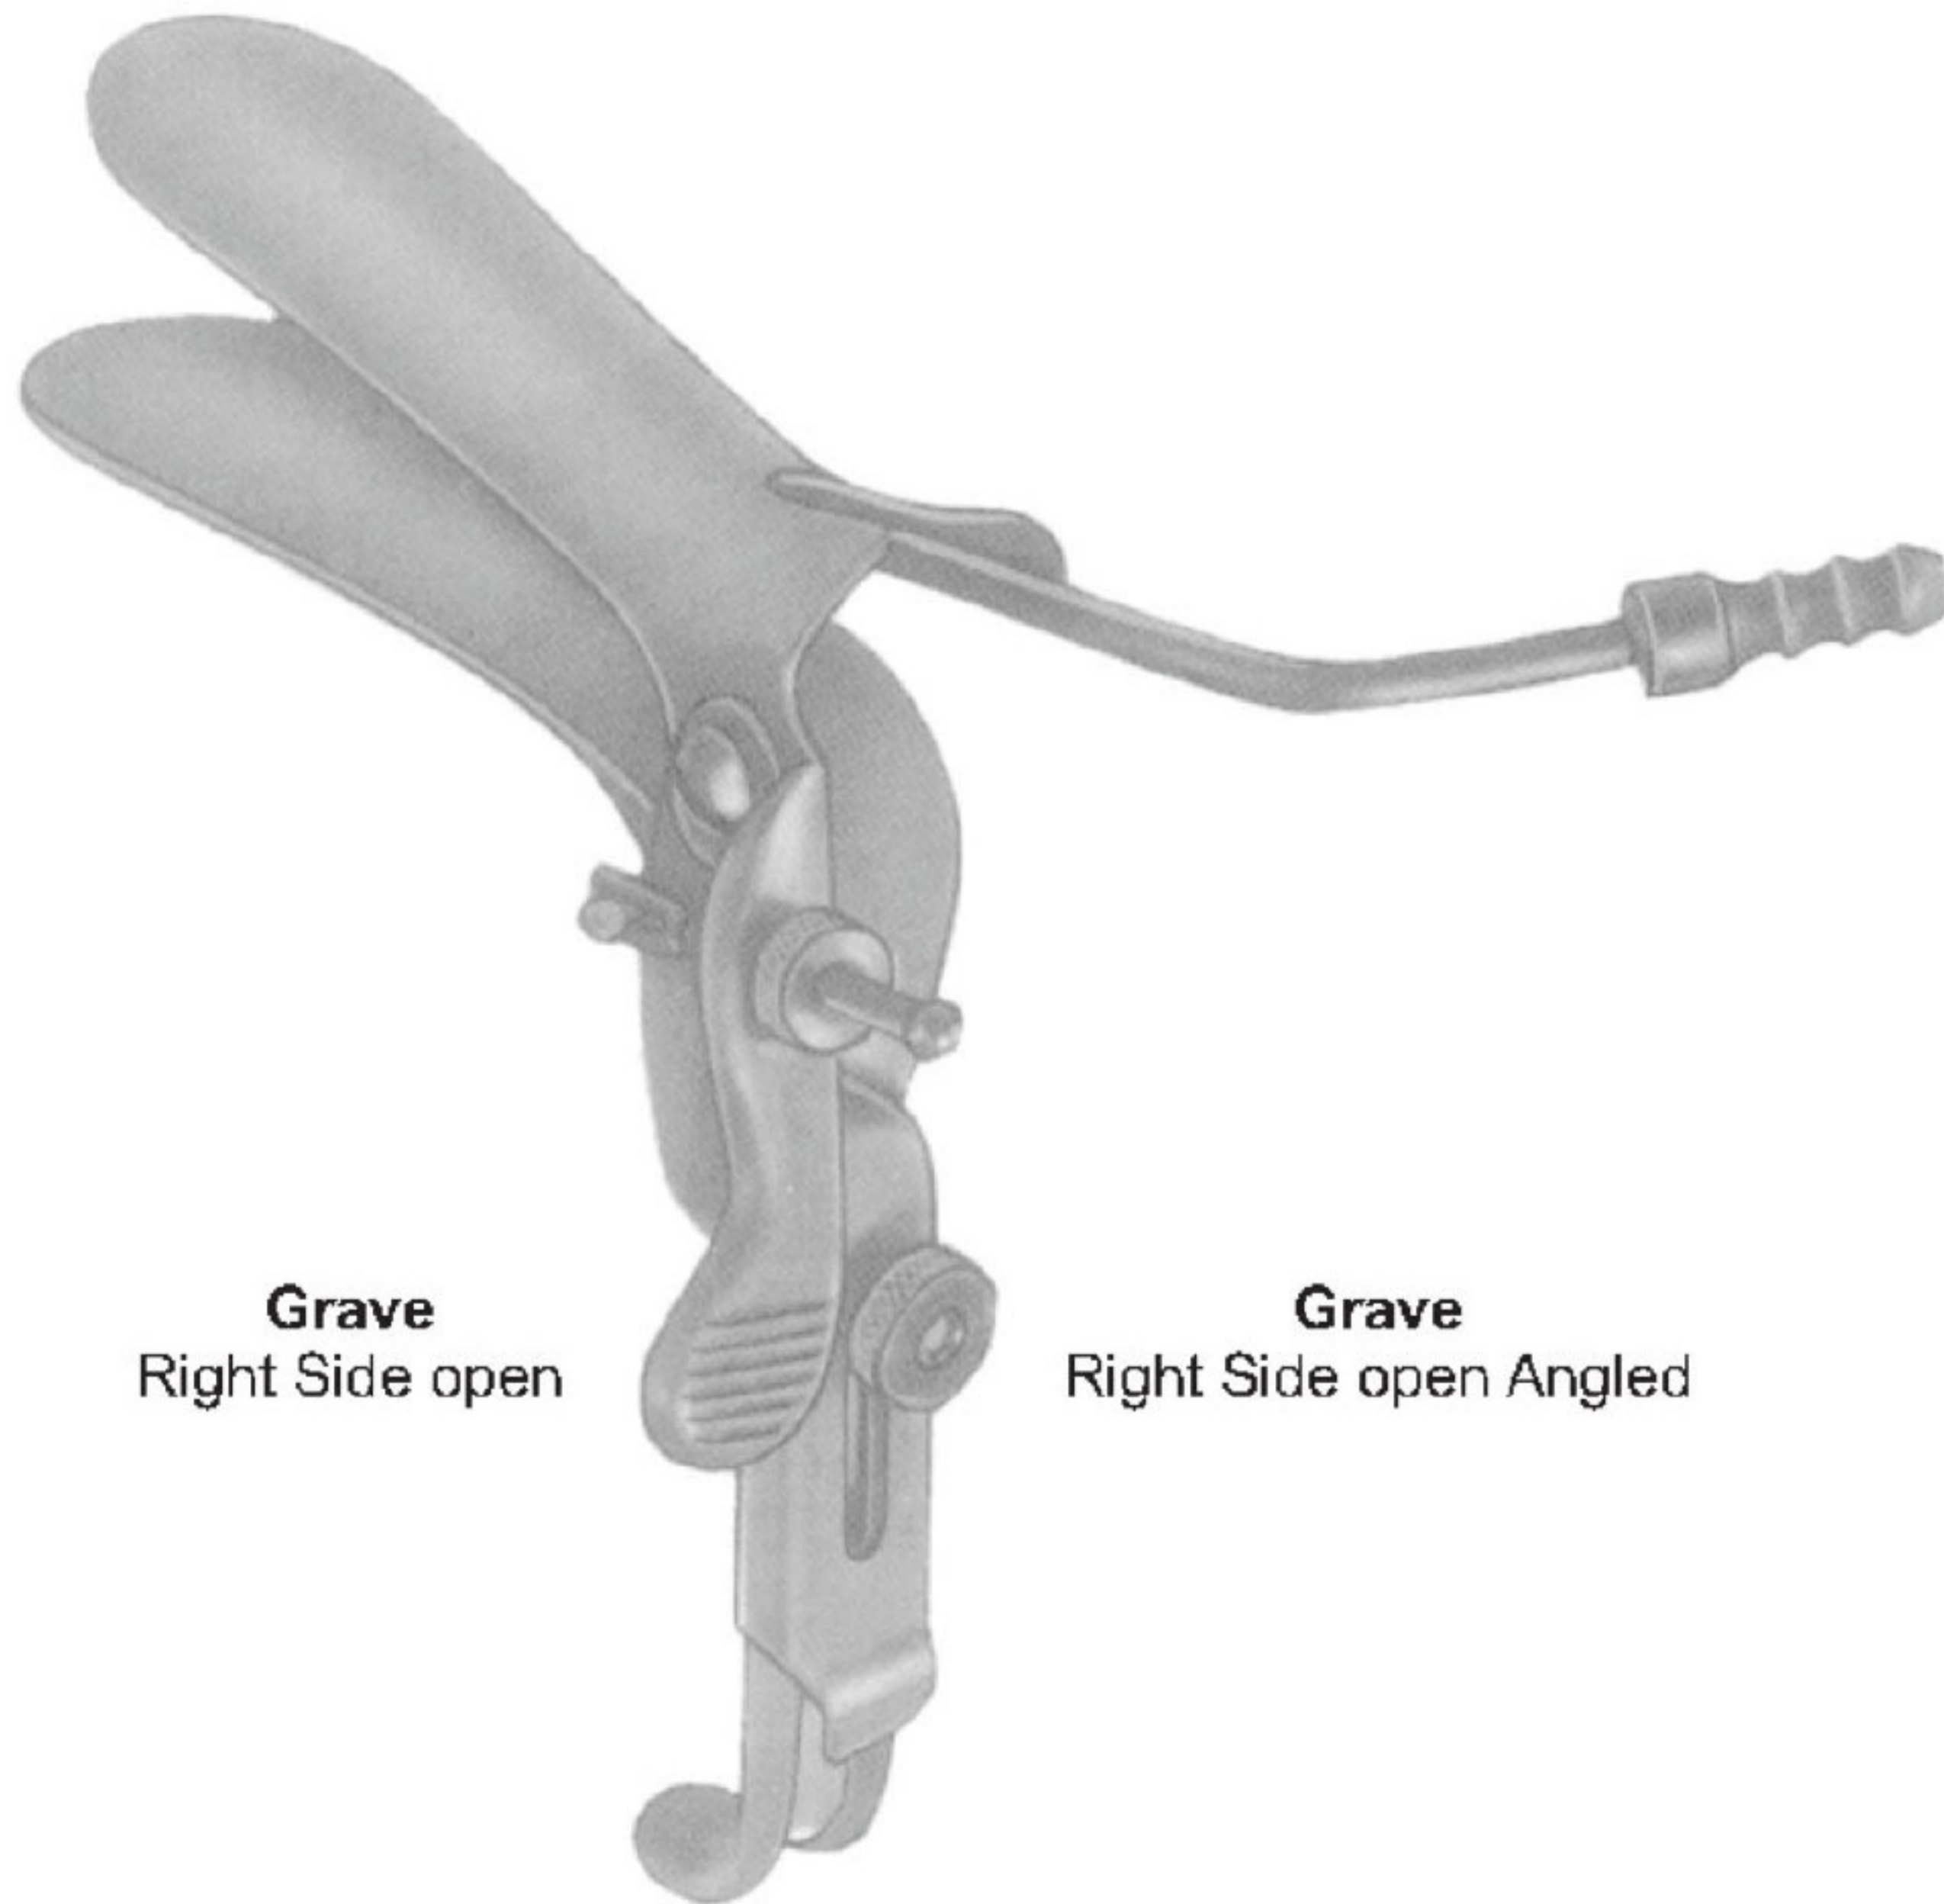

Grave
Right Side open Angled

Grave
Right Side open