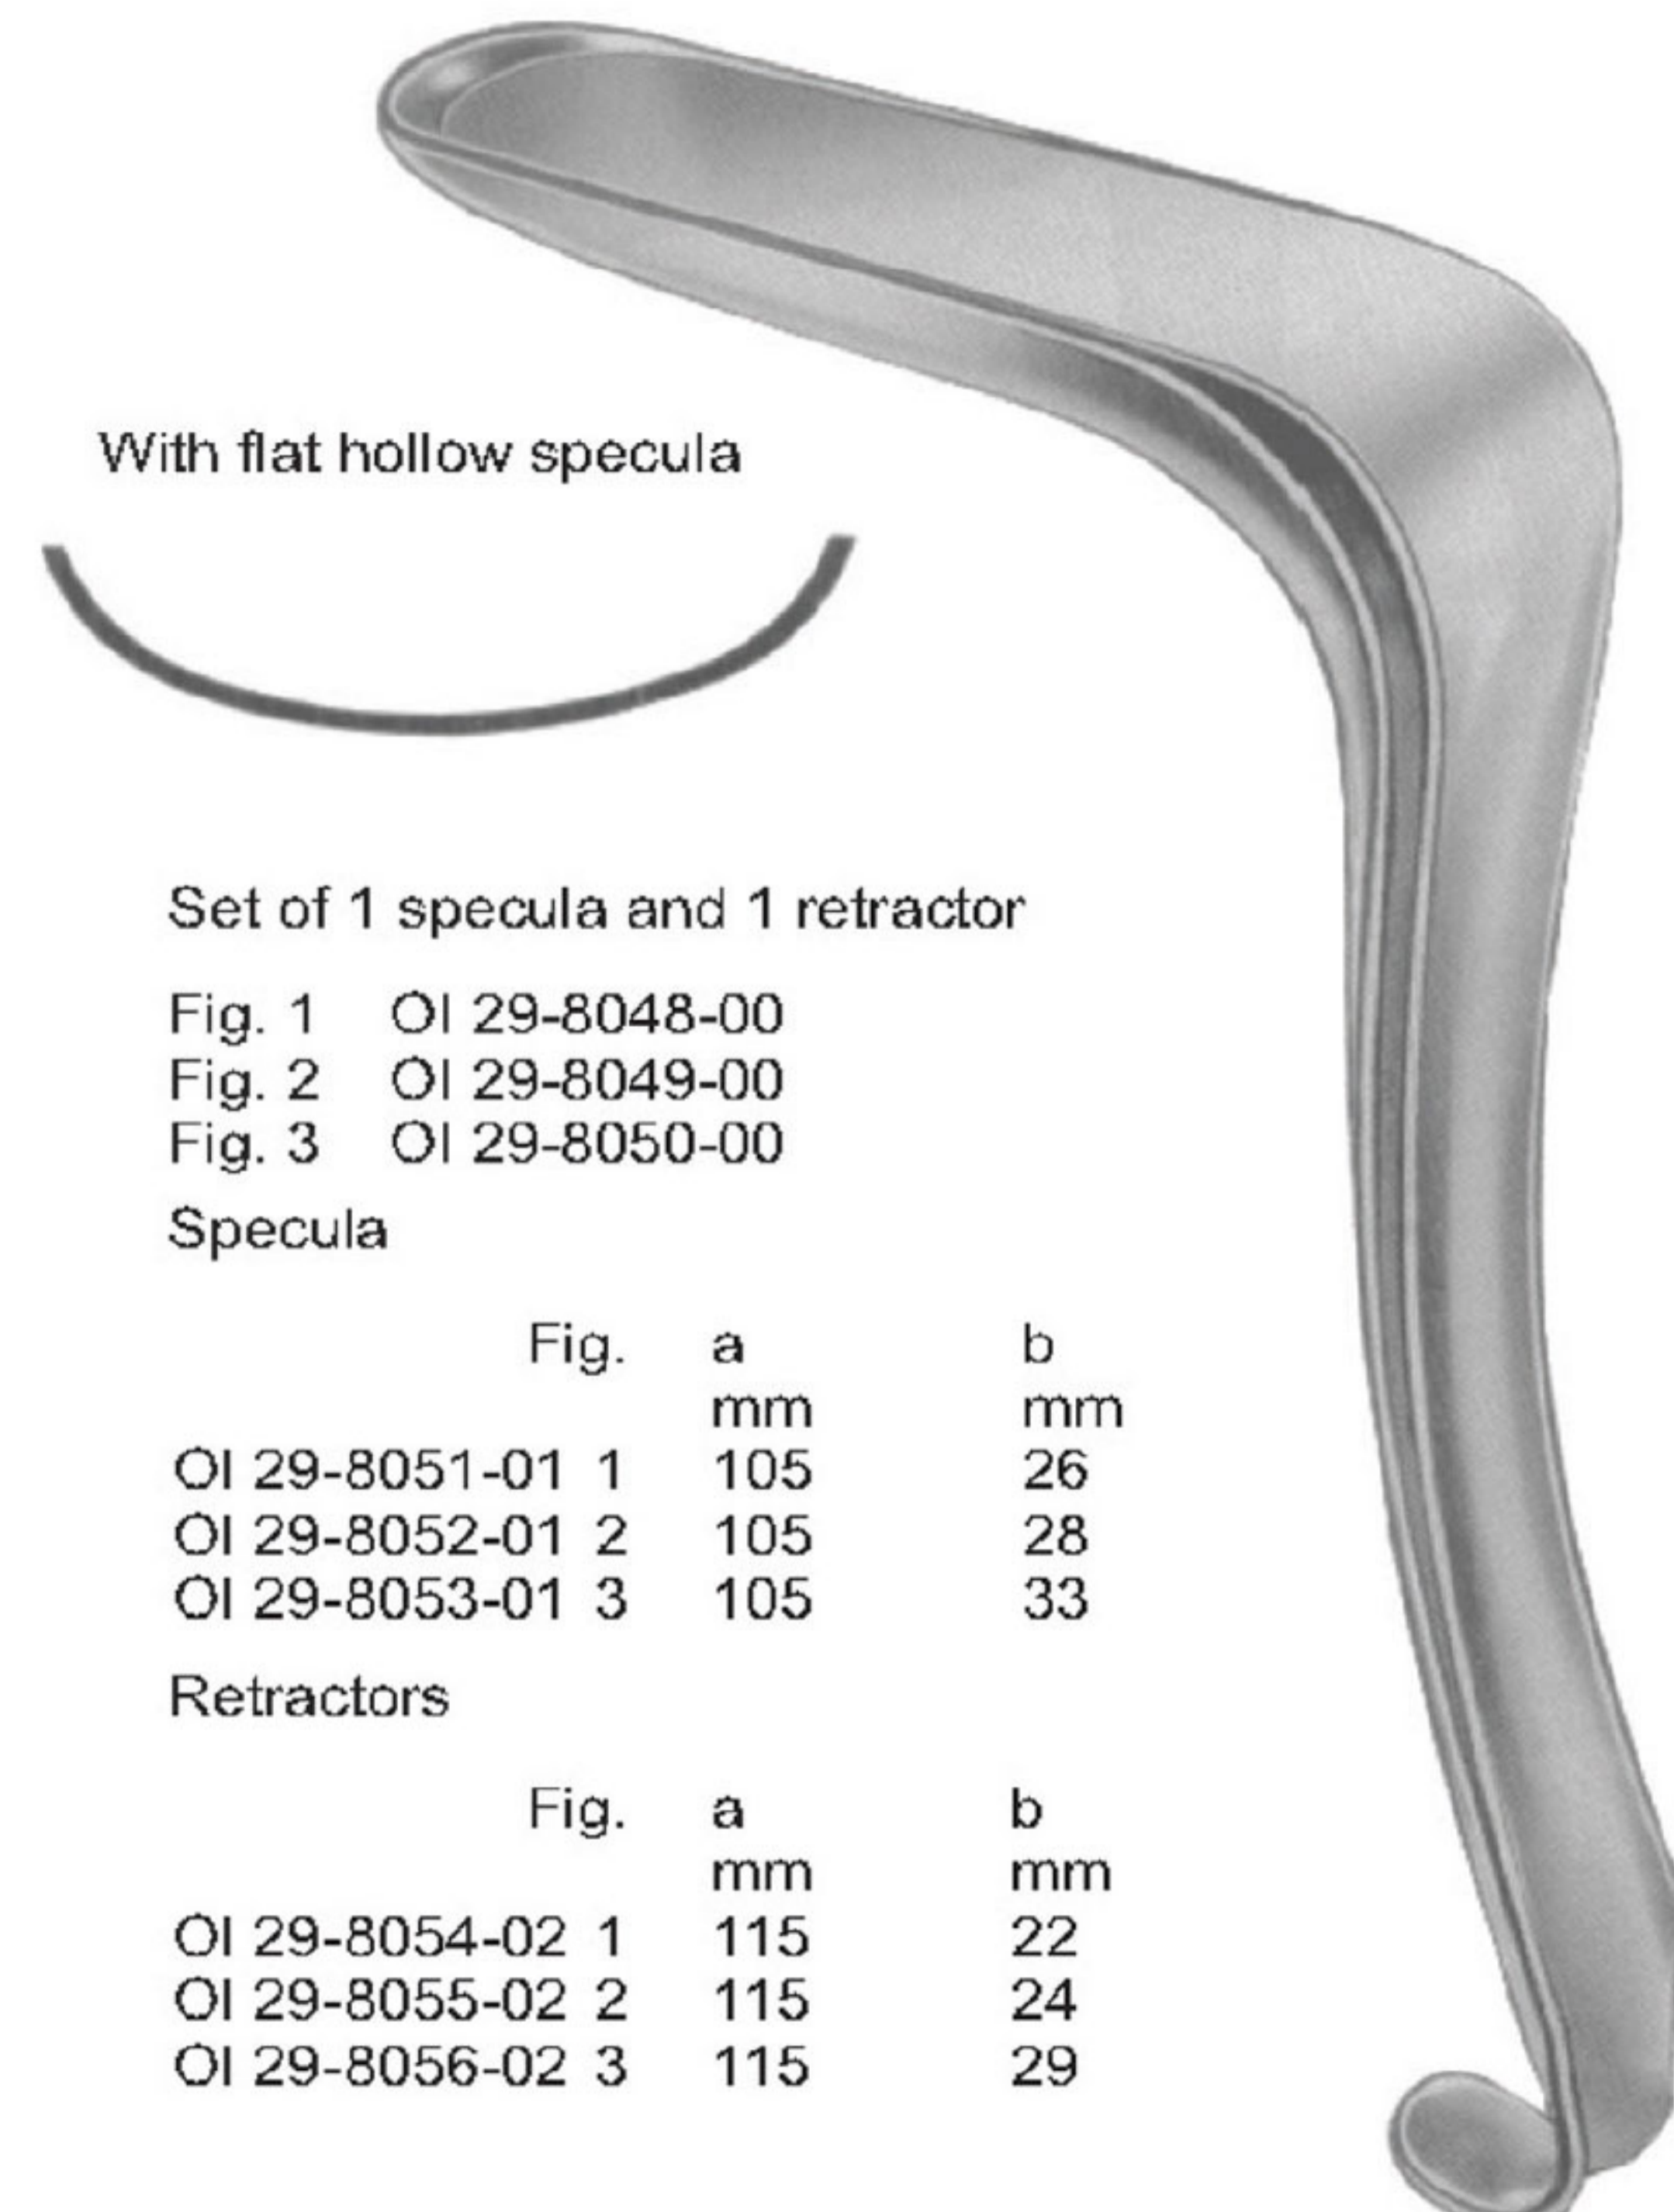

With flat hollow specula

Set of 1 specula and 1 retractor

1. Fig. 1 OI 29-8048-00
   Fig. 2 OI 29-8049-00
   Fig. 3 OI 29-8050-00

Specula

	Fig.	a mm	b mm
OI 29-8051-01	1	105	26
OI 29-8052-01	2	105	28
OI 29-8053-01	3	105	33

Retractors

	Fig.	a mm	b mm
OI 29-8054-02	1	115	22
OI 29-8055-02	2	115	24
OI 29-8056-02	3	115	29

Kristeller