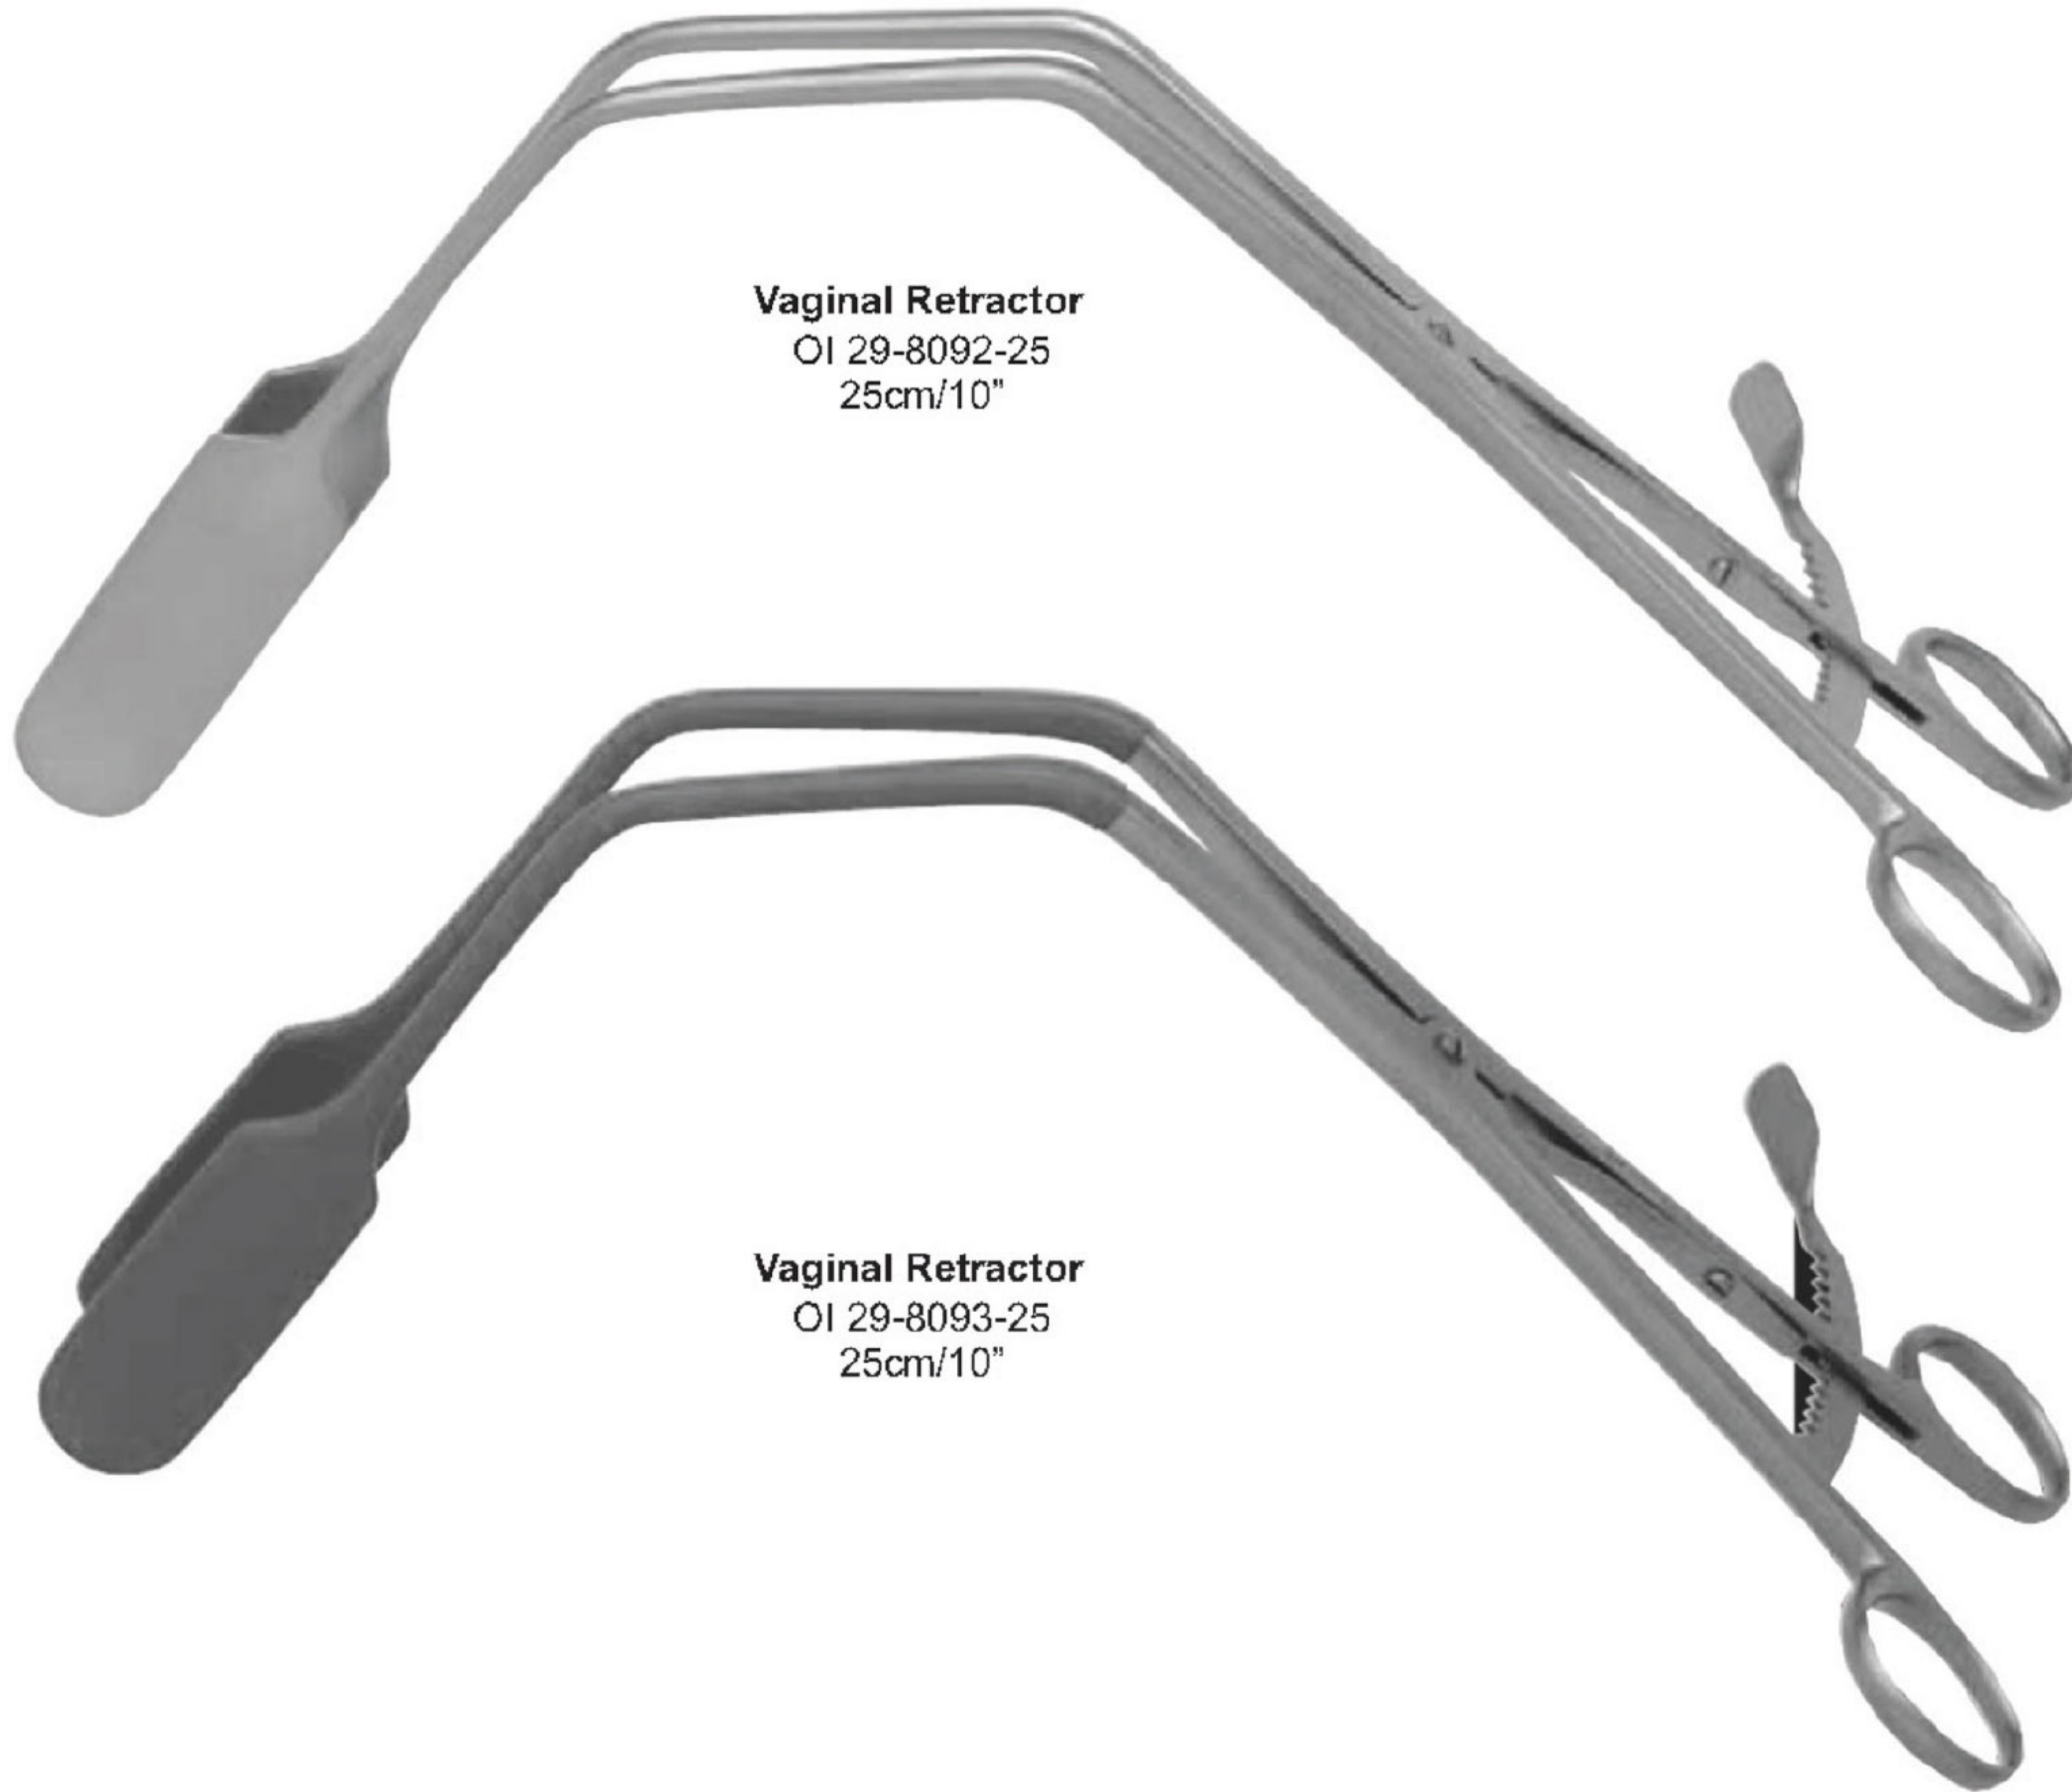

B
OI 29-8089-10
handle only

Friedman
OI 29-8090-20
10 cm/4"

Comyn Berkeley
Vulva self retaining
OI 29-8090-15
15.5cm/6"

Joll
Thyroid self retaining
OI 29-8091-15
15.5cm/6"

Vaginal Retractor
OI 29-8092-25
25cm/10"