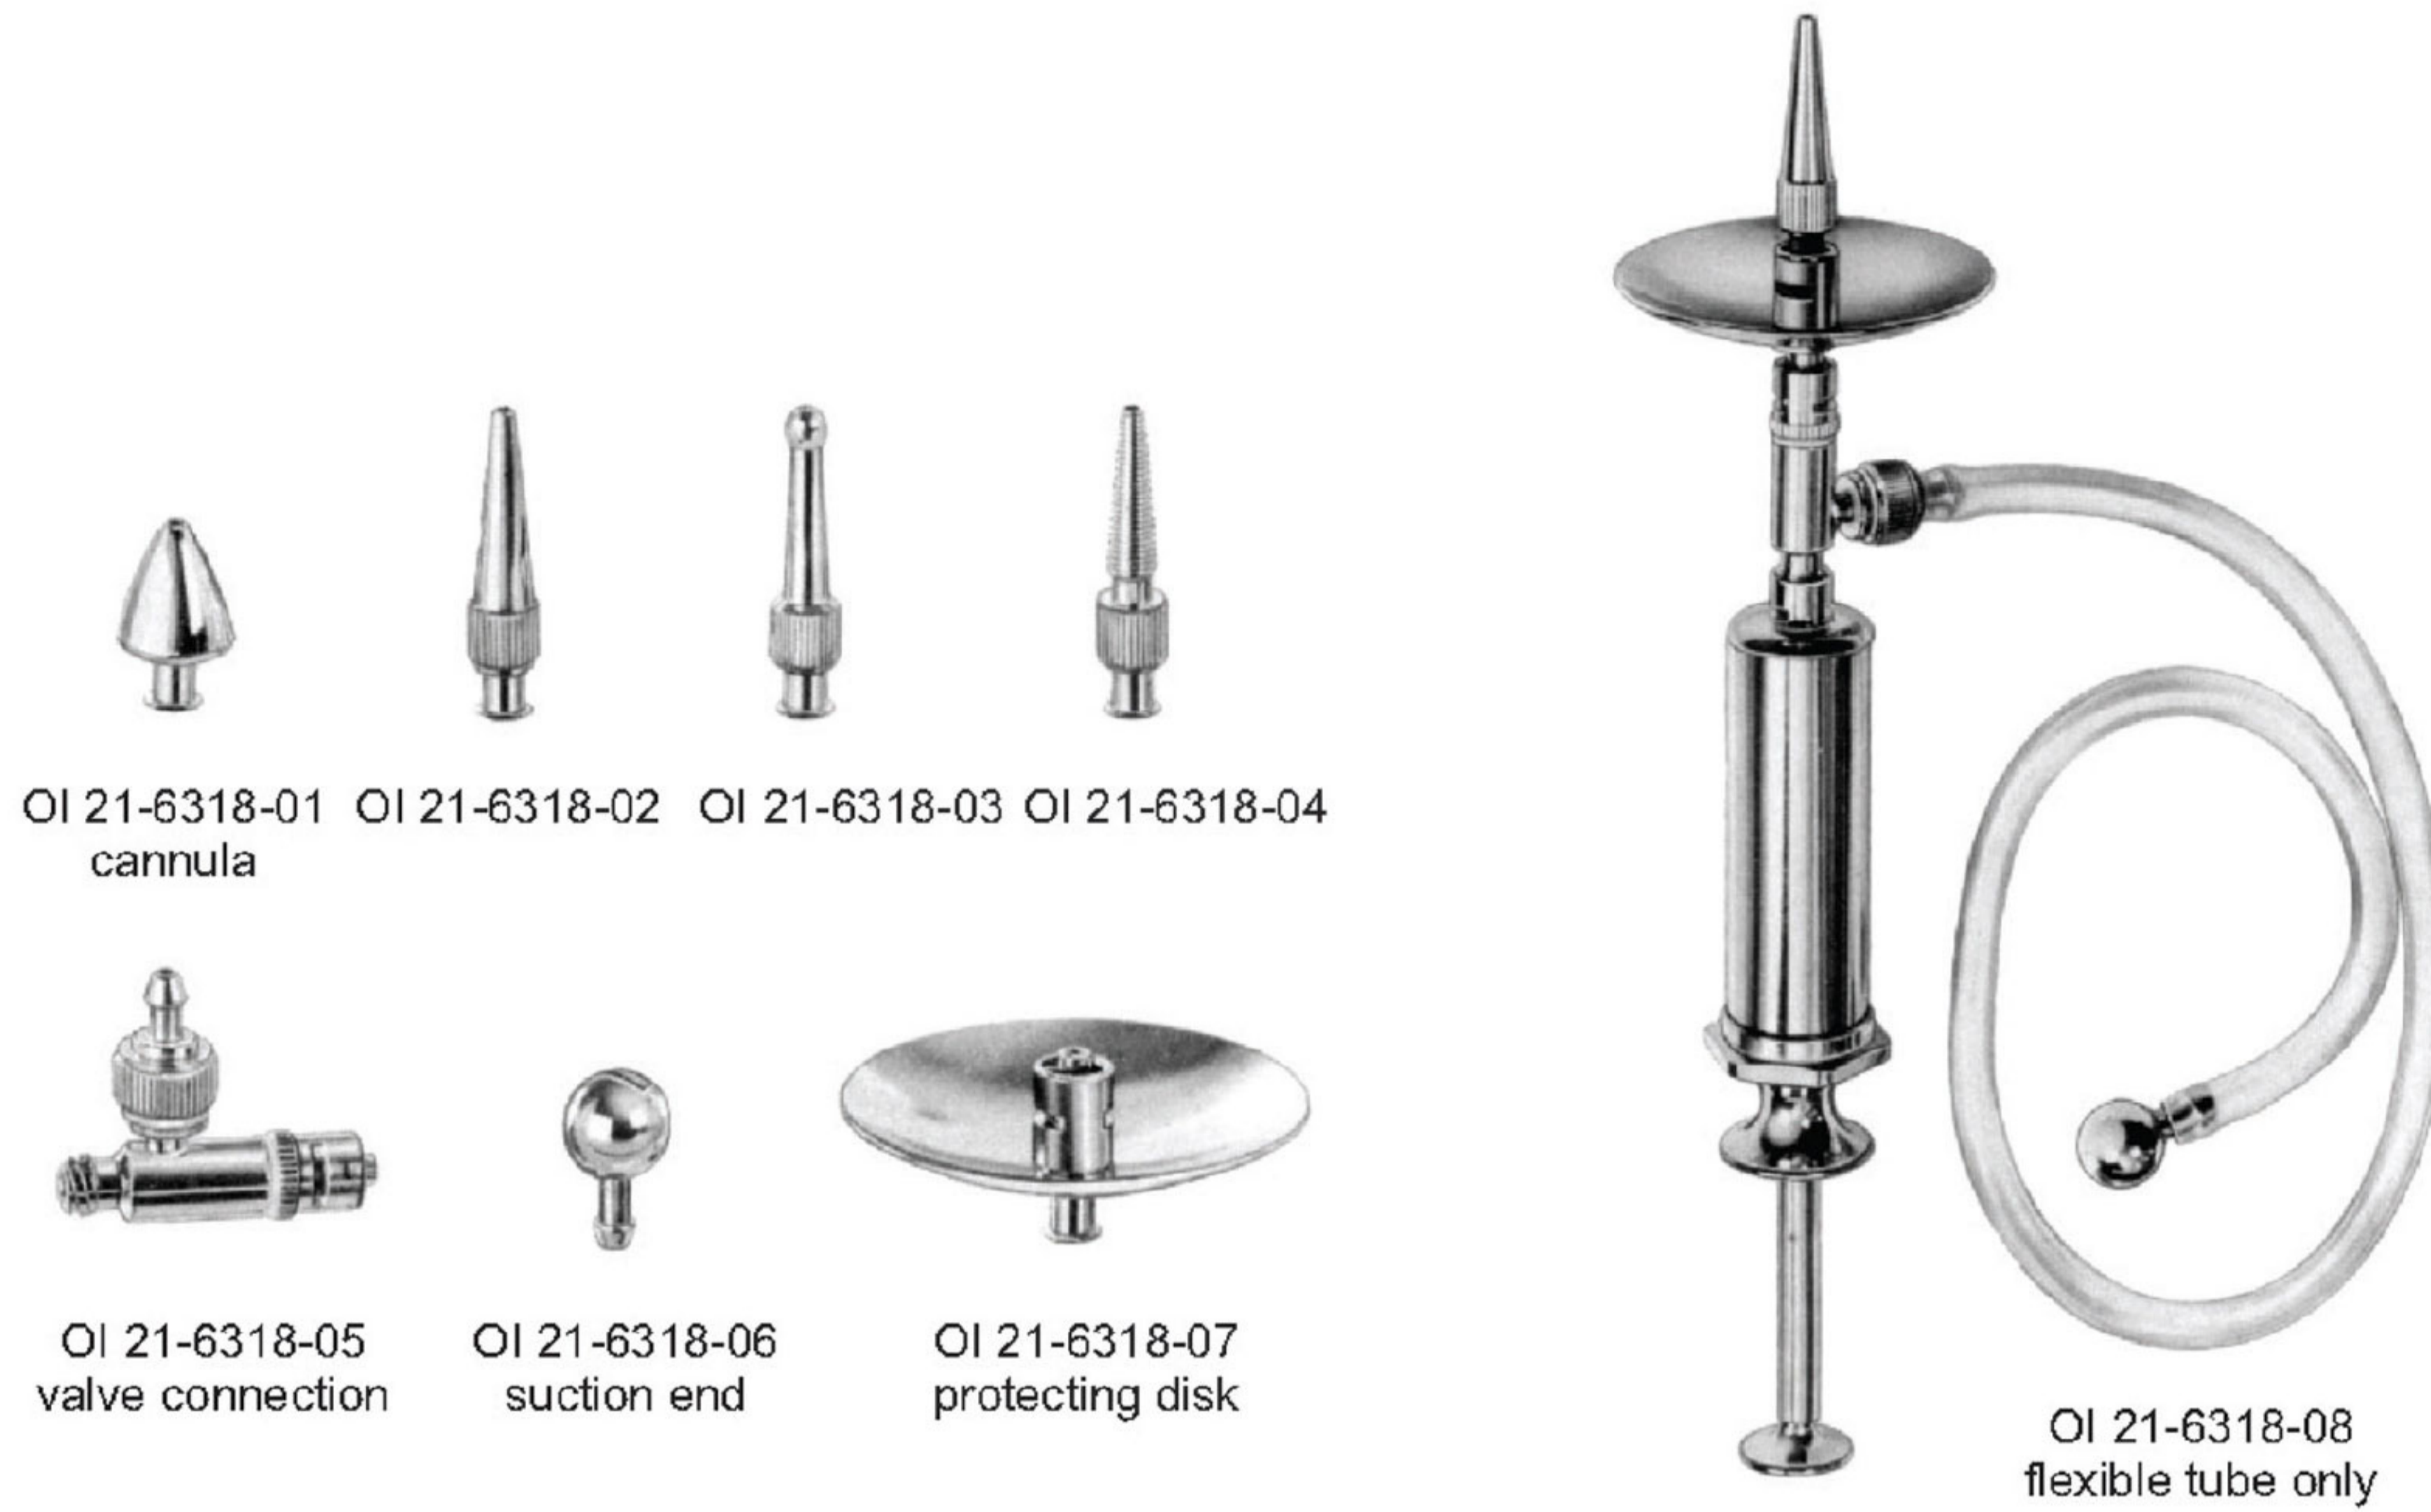

OI 21-6316-00 Compl.

BRUENINGS
OI 21-6316-05 set of 4 speculas
OI 21-6316-06 rubber bulb
OI 21-6316-07 wooden case only
OI 21-6316-10 otoscope

OI 21-6317-01
support for specula

OI 21-6318-01 OI 21-6318-02 OI 21-6318-03 OI 21-6318-04
 cannula