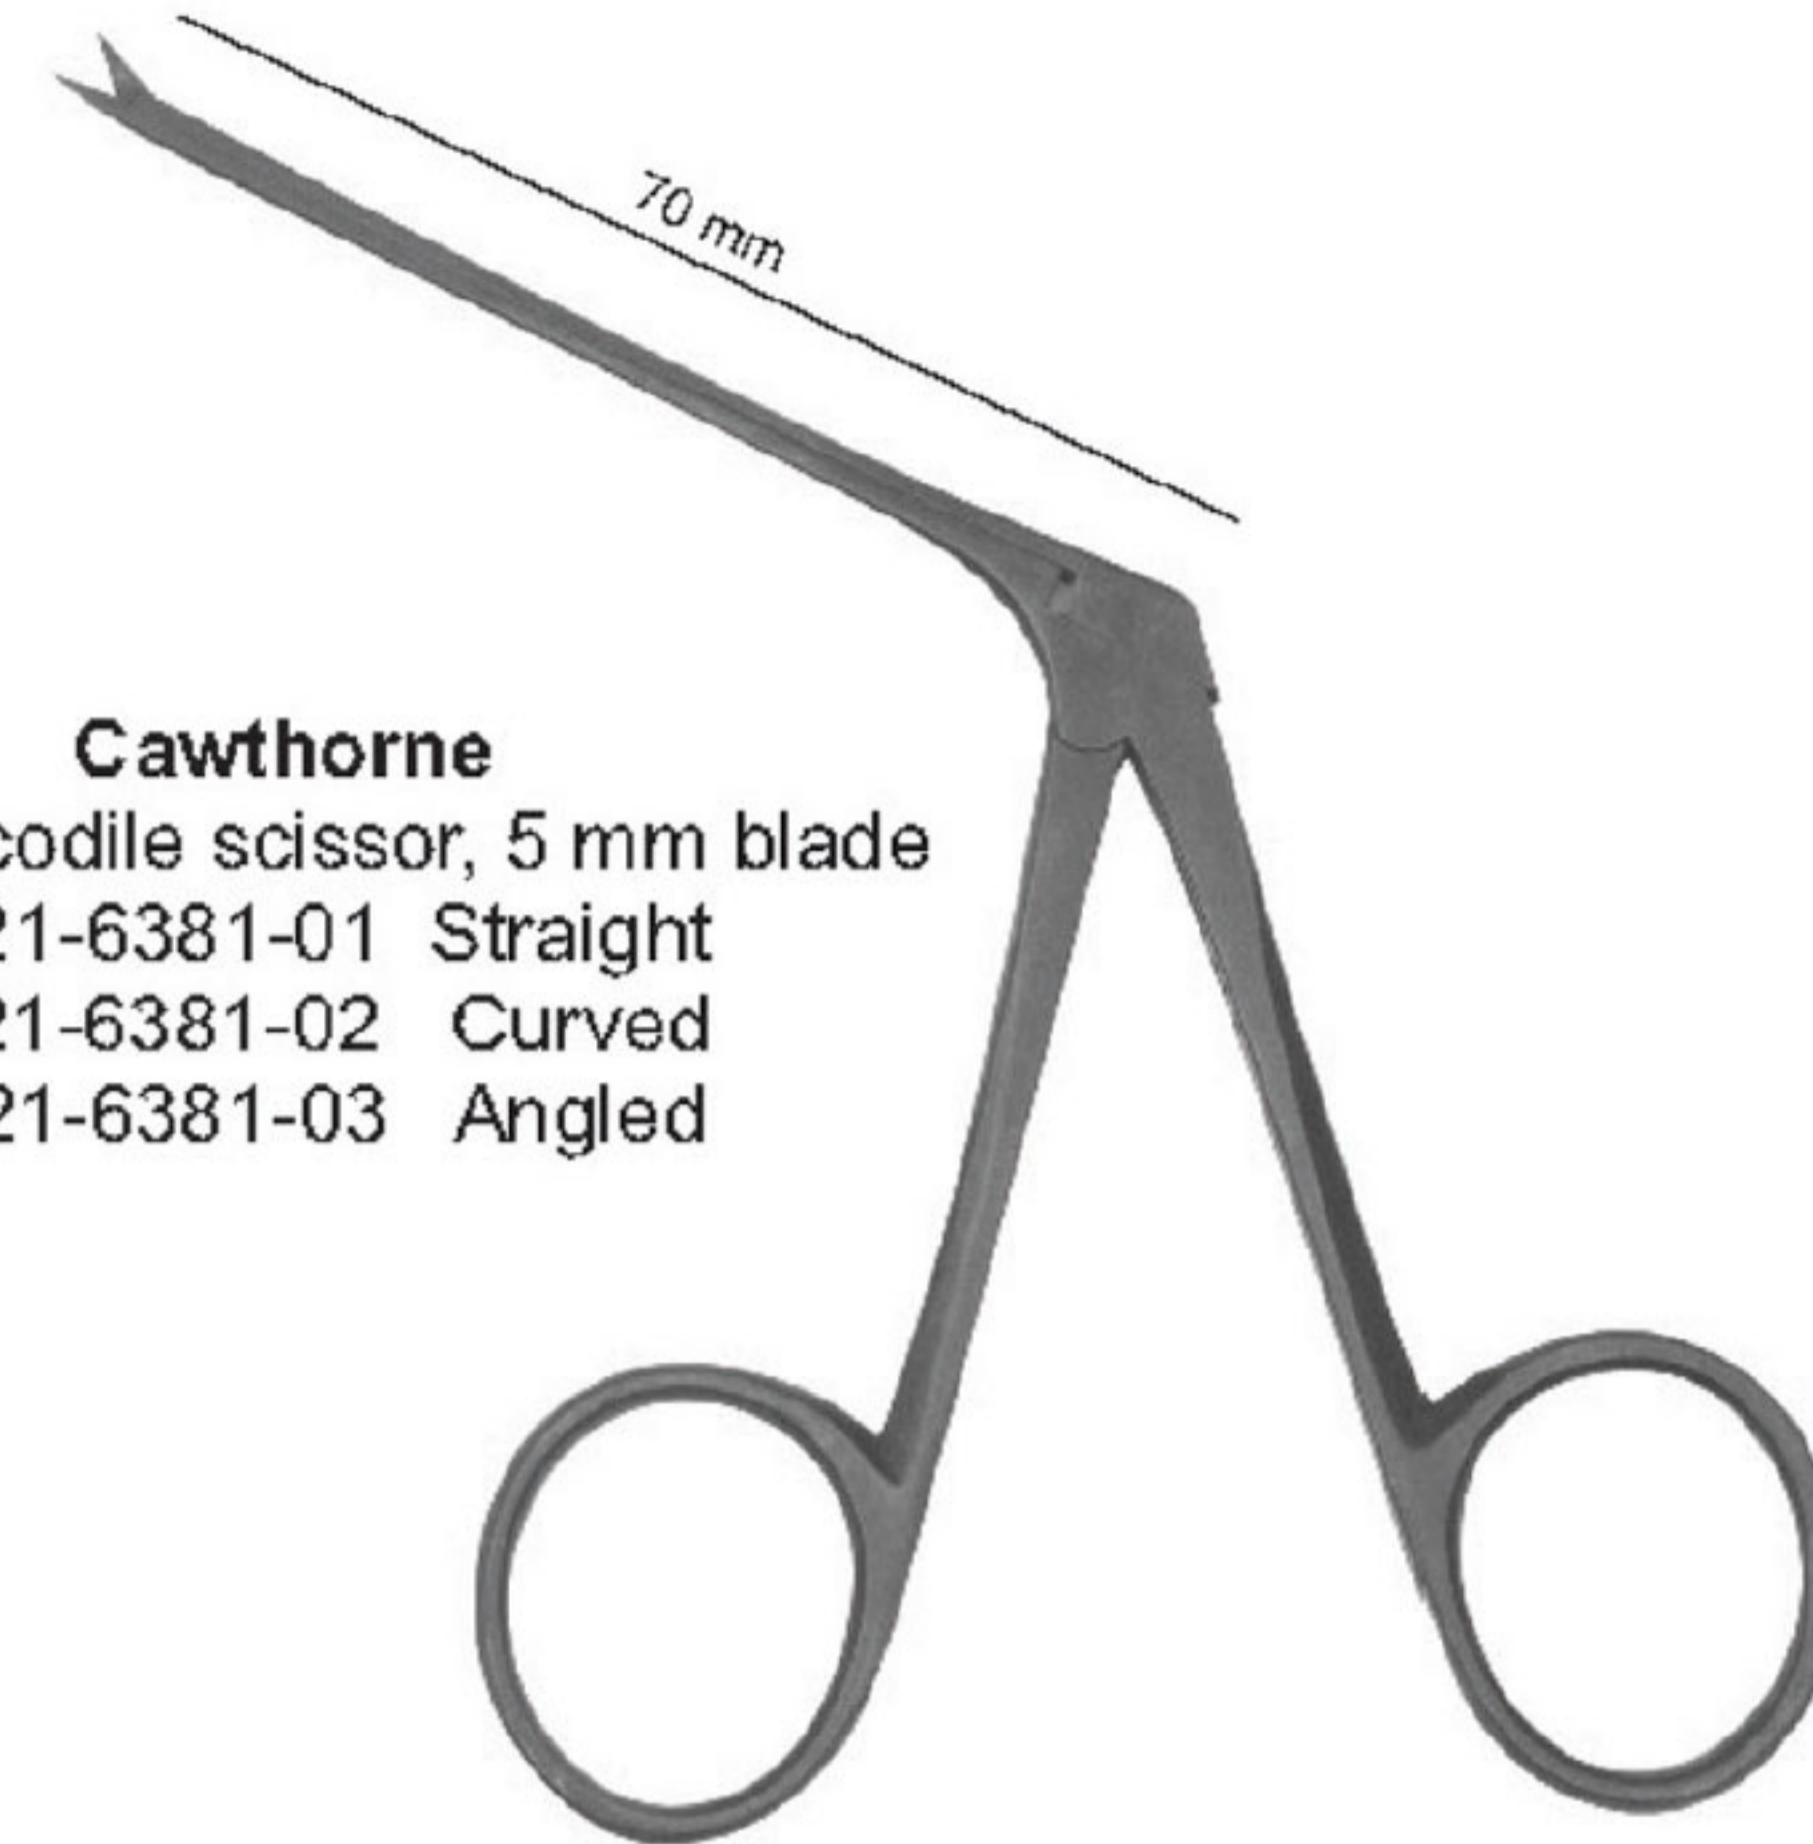

OI 21-6379-02
4.0 x 1.5mm
curved up

OI 21-6379-03
4.0 x 1.5mm
right

OI 21-6379-04
4.0 x 1.5mm
left

Henckel
crocodile, scoop blades
OI 21-6380-02

Cawthorne
micro crocodile scissor, 5 mm blade
OI 21-6381-01 Straight
OI 21-6381-02 Curved
OI 21-6381-03 Angled

Hartmann
crocodile, 7 mm serrated jaws
OI 21-6382-02

Hartmann
micro crocodile, 3 mm serrated jaws
OI 21-6383-02

Hough
medium micro crocodile
5 mm serrated jaws
OI 21-6384-01 Straight
OI 21-6384-02 Angled