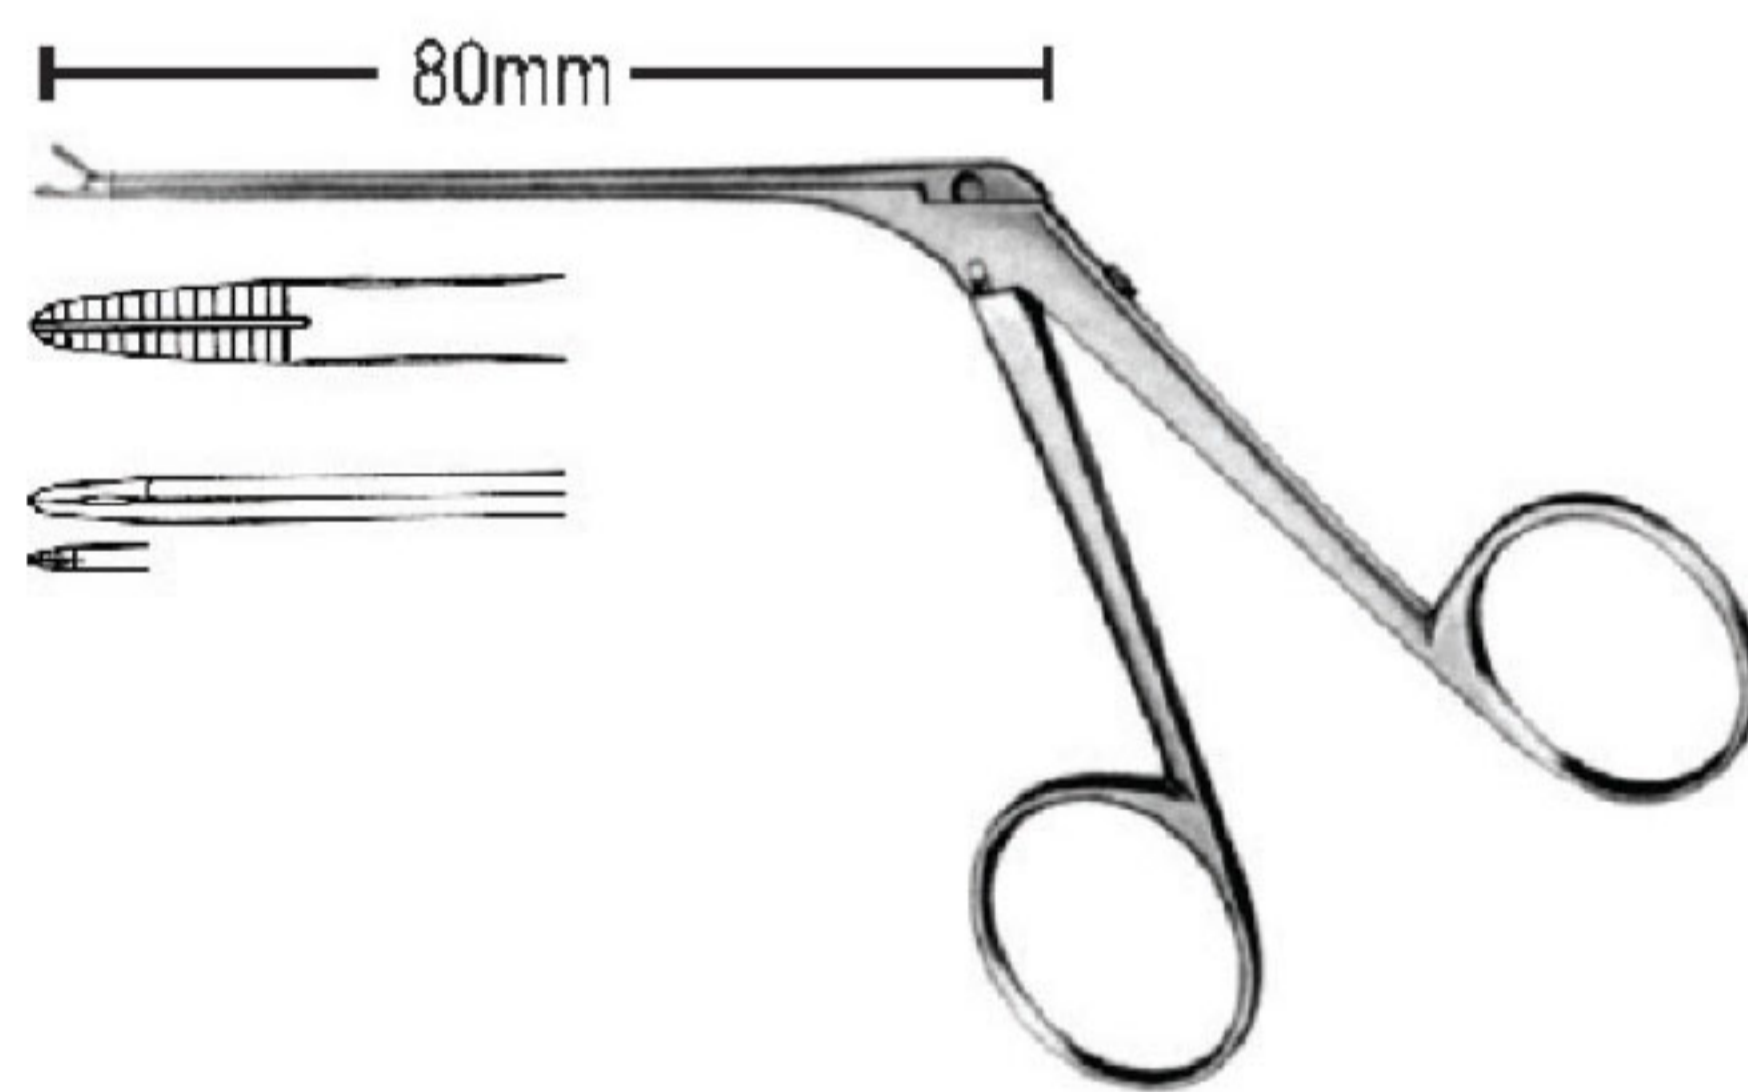

GREVEN
OI 21-6387-01