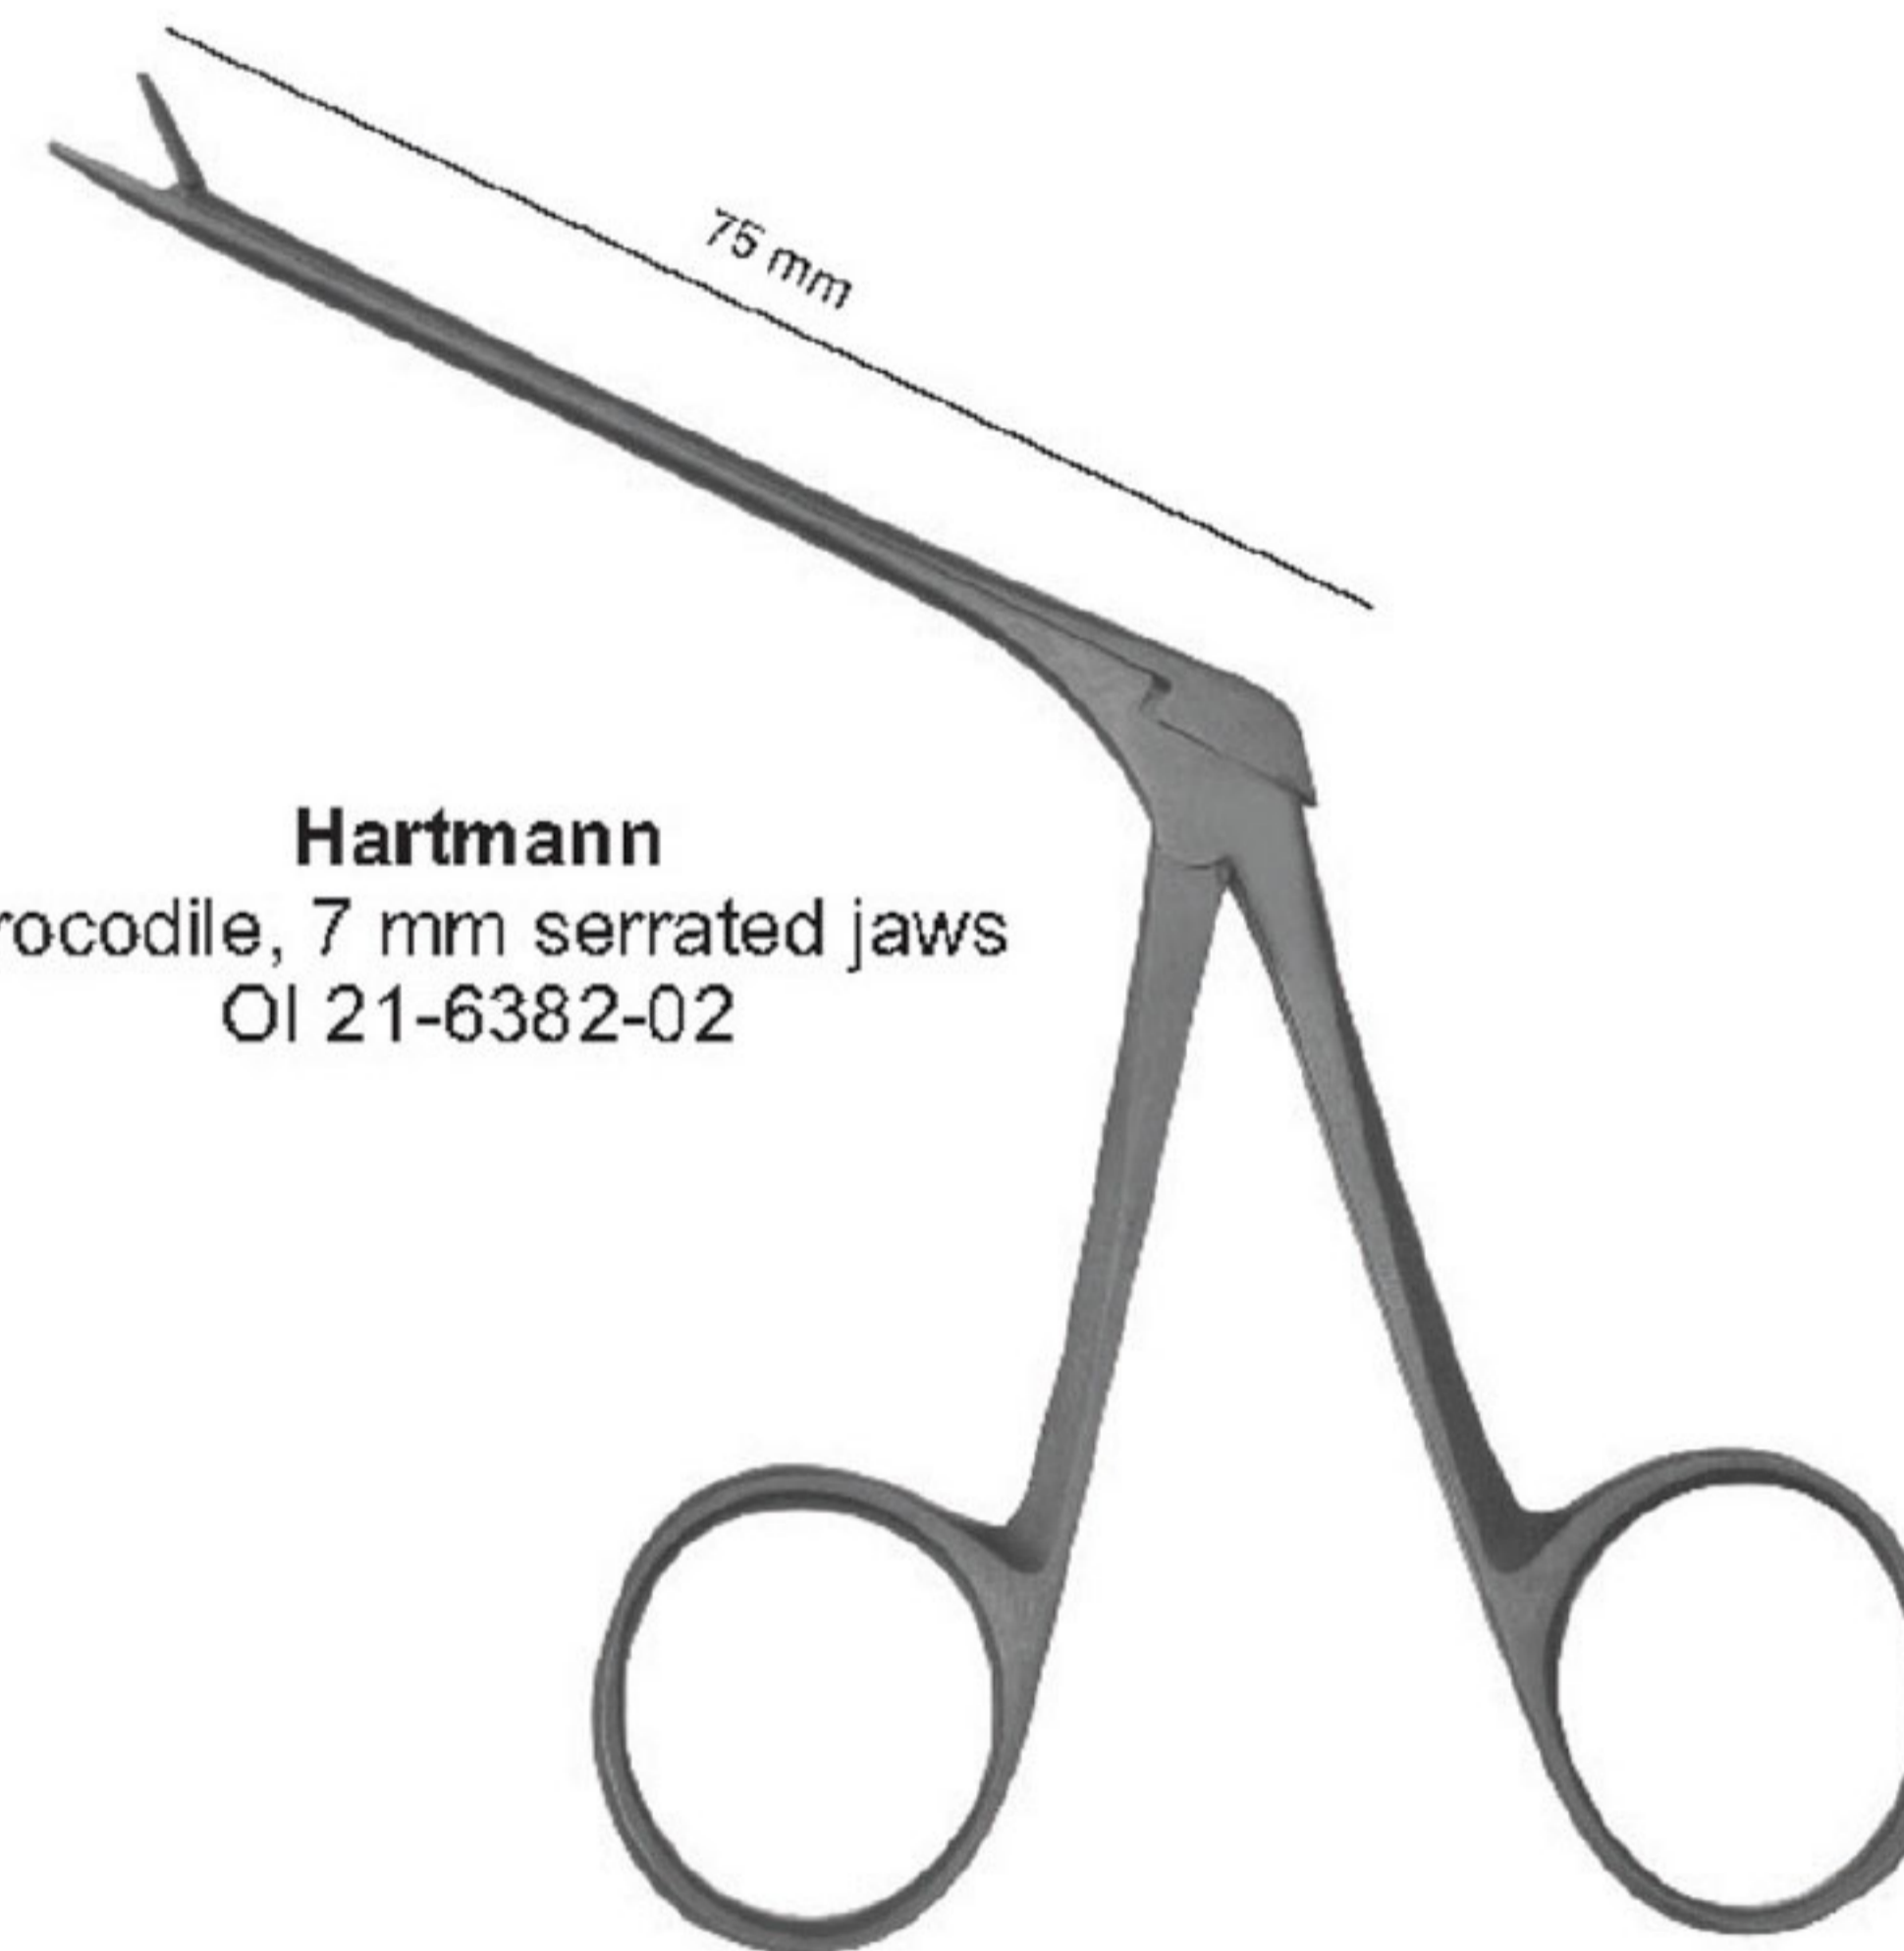

OI 21-6379-02
4.0 x 1.5mm
curved up

OI 21-6379-03
4.0 x 1.5mm
right

OI 21-6379-04
4.0 x 1.5mm
left

Henckel
crocodile, scoop blades
OI 21-6380-02

Cawthorne
micro crocodile scissor, 5 mm blade
OI 21-6381-01 Straight
OI 21-6381-02 Curved
OI 21-6381-03 Angled