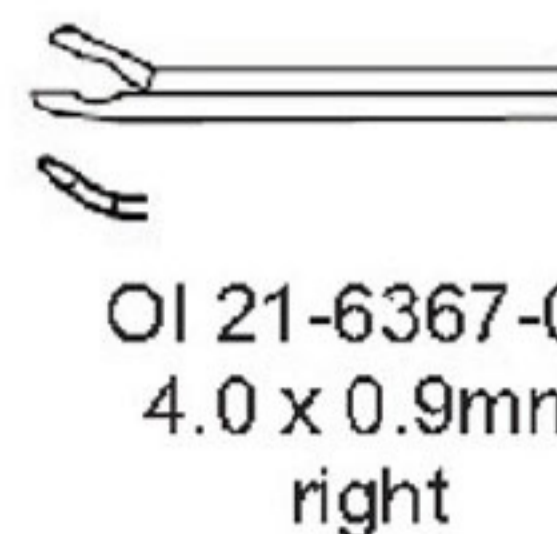

OI 21-6365-09
 4.0 x 0.6mm
 straight, serrated

OI 21-6365-10
 3.0 x 0.6mm
 curved up, serrated

OI 21-6365-11
 3.0 x 0.6mm
 right, serrated

OI 21-6365-12
 3.0 x 0.6mm
 left, serrated

0.6mm

OI 21-6366-01
 3.5 x 0.5mm
 straight

OI 21-6366-02
 3.5 x 0.5mm
 curved up

OI 21-6366-03
 3.5 x 0.5mm
 right

OI 21-6366-04
 3.5 x 0.5mm
 left

1.0mm

OI 21-6367-01
 4.0 x 0.9mm
 straight

OI 21-6367-02
 4.0 x 0.9mm
 curved up

OI 21-6367-03
 4.0 x 0.9mm
 right

OI 21-6367-04
 4.0 x 0.9mm
 left

WULLSTEIN

OI 21-6378-01
4.0 x 0.8mm
straight

OI 21-6378-02
4.0 x 0.8mm
curved up

OI 21-6378-03
4.0 x 0.8mm
right

OI 21-6378-04
4.0 x 0.8mm
left

BELLUCCI

OI 21-6379-01
4.0 x 1.5mm
straight