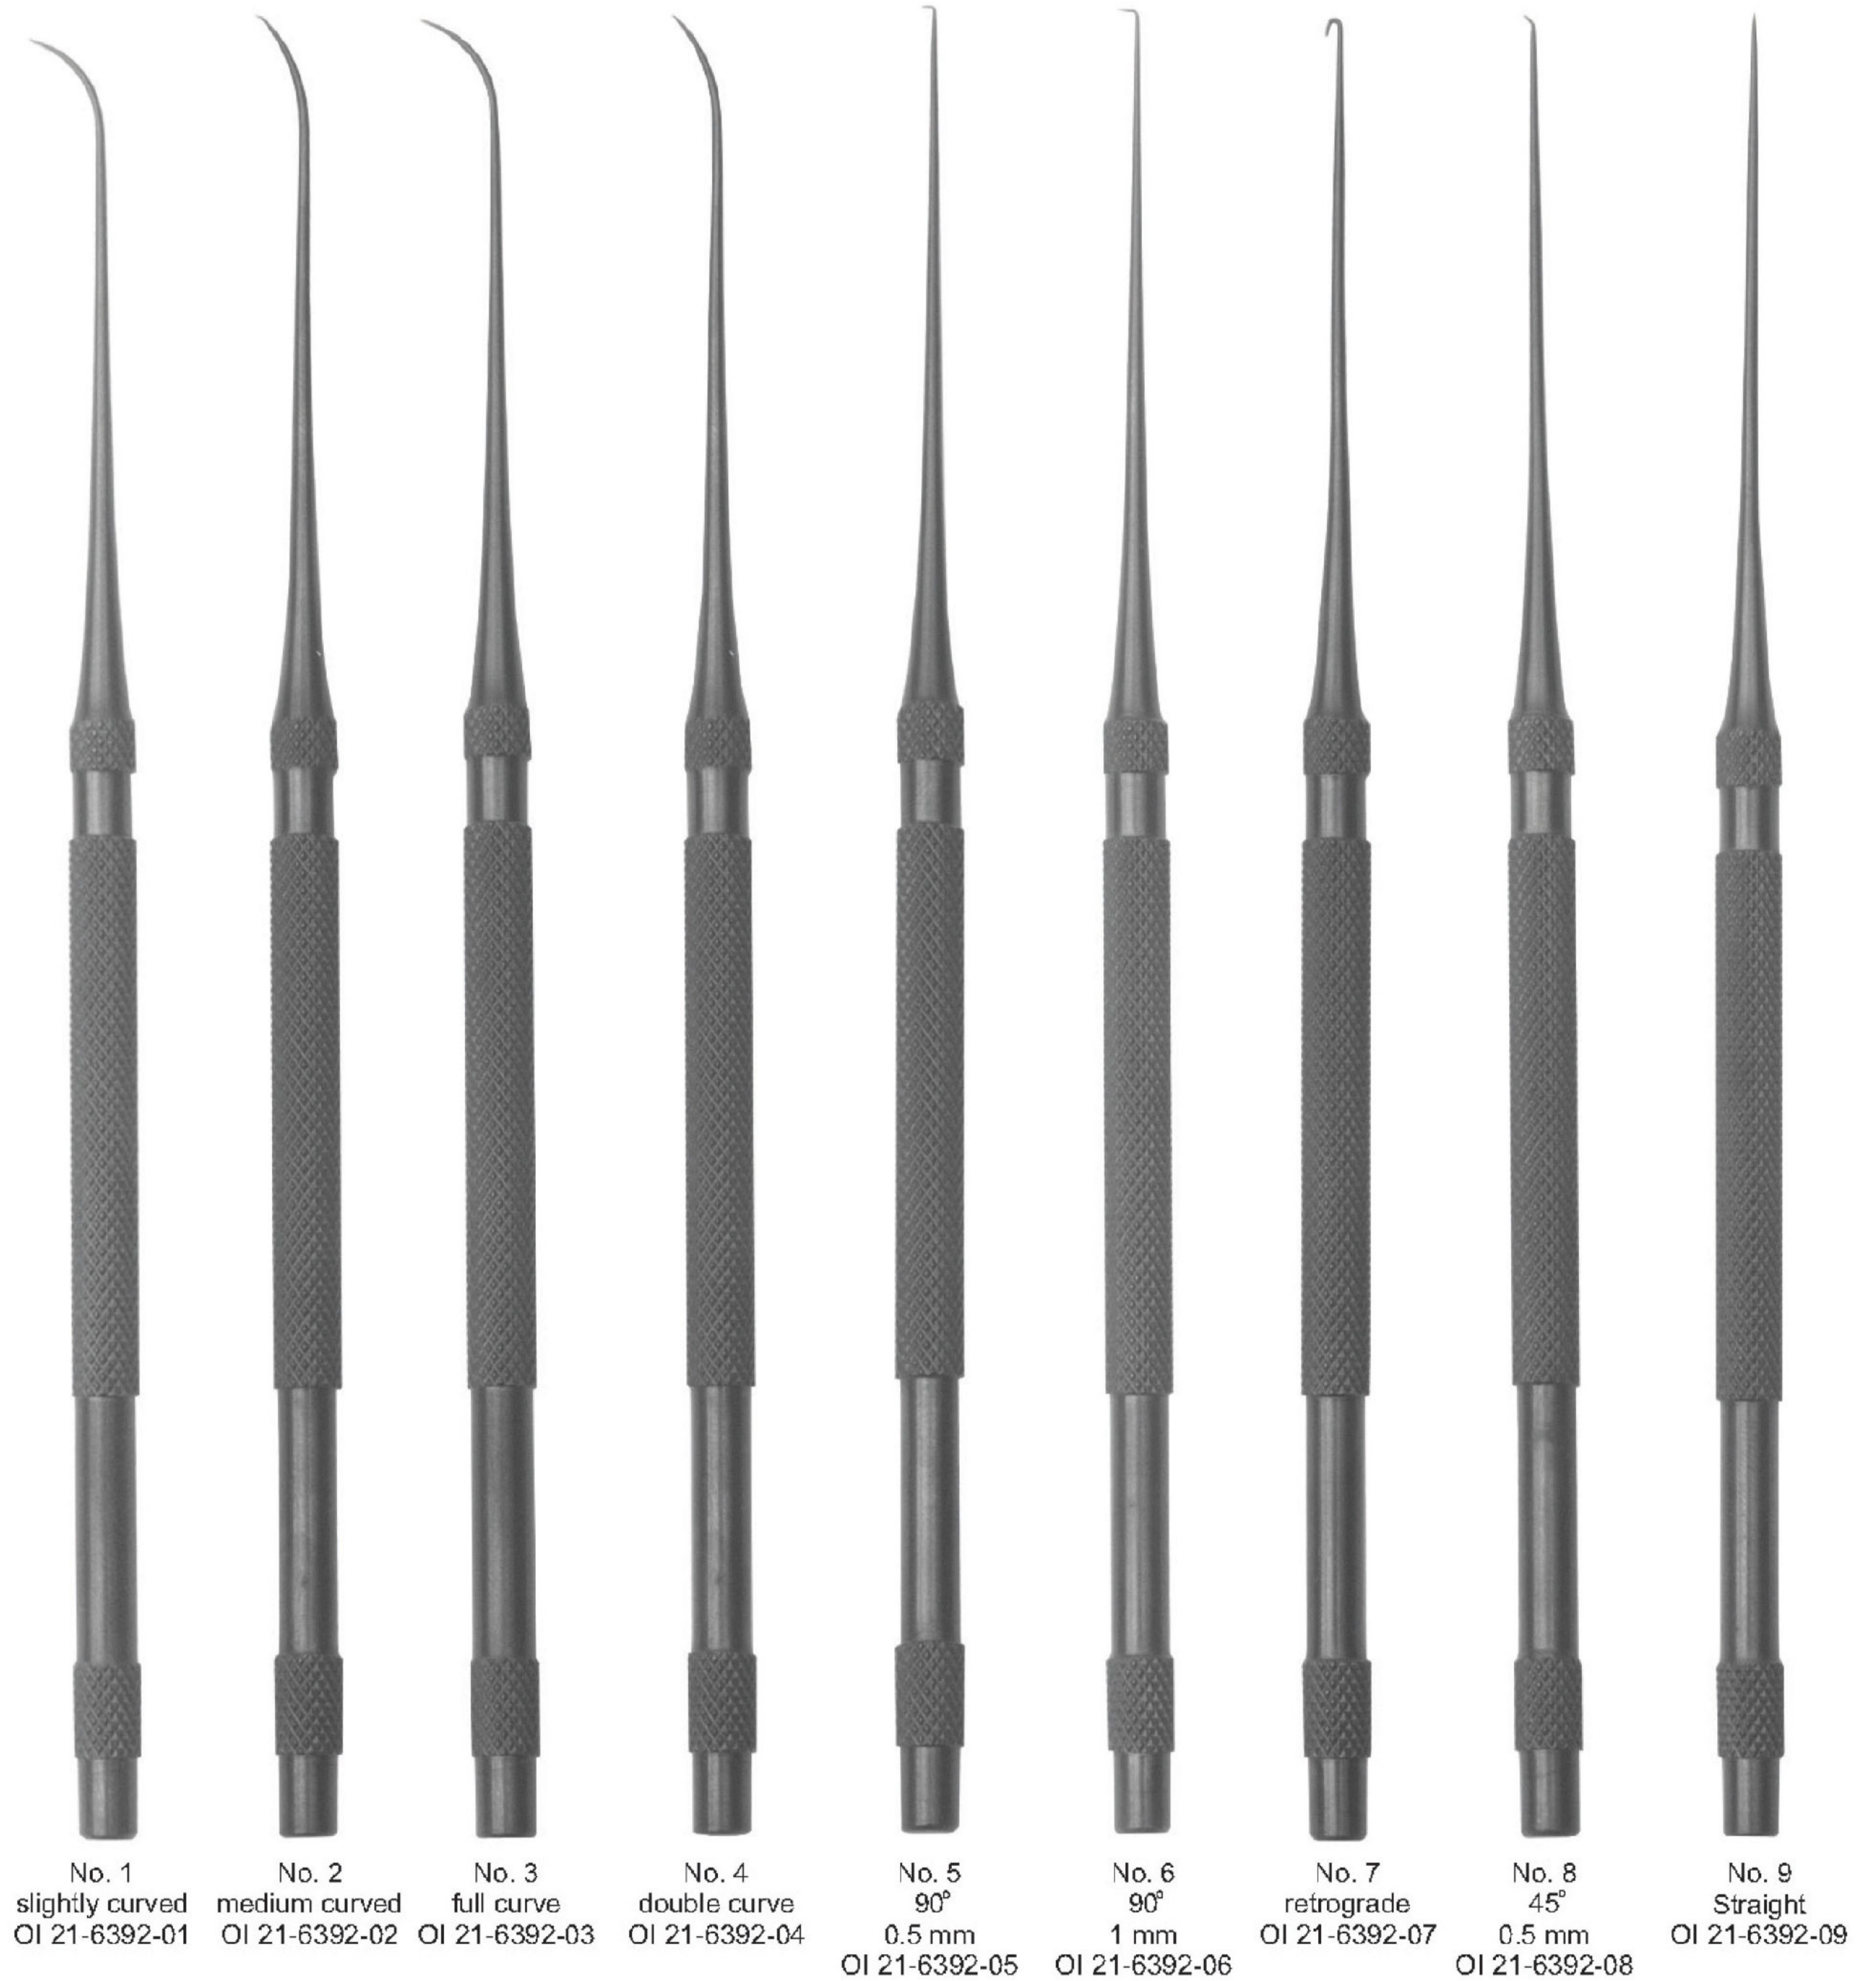

Cawthorne Stape Hook (Black Finish)
16.5cm / 6 1/2"
OI 21-6392-10 (set of 9)