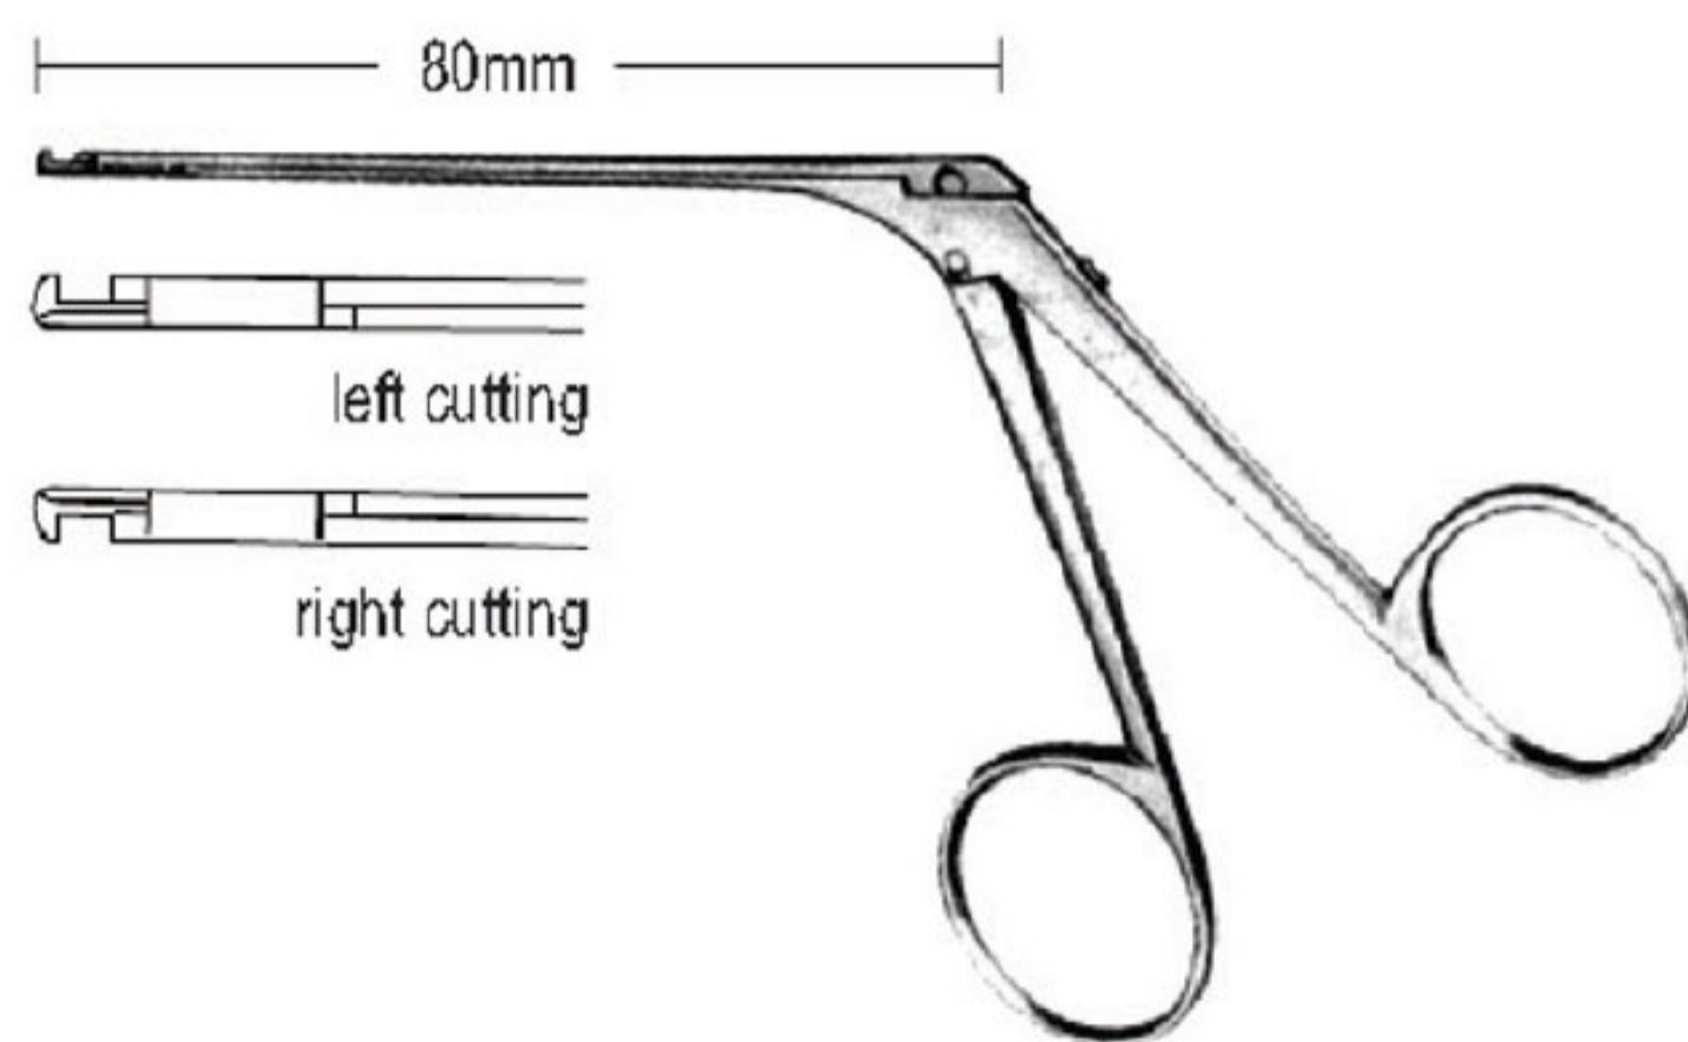

HOUSE-DIETER
OI 21-6390-01 left cutting
OI 21-6390-02 right cutting