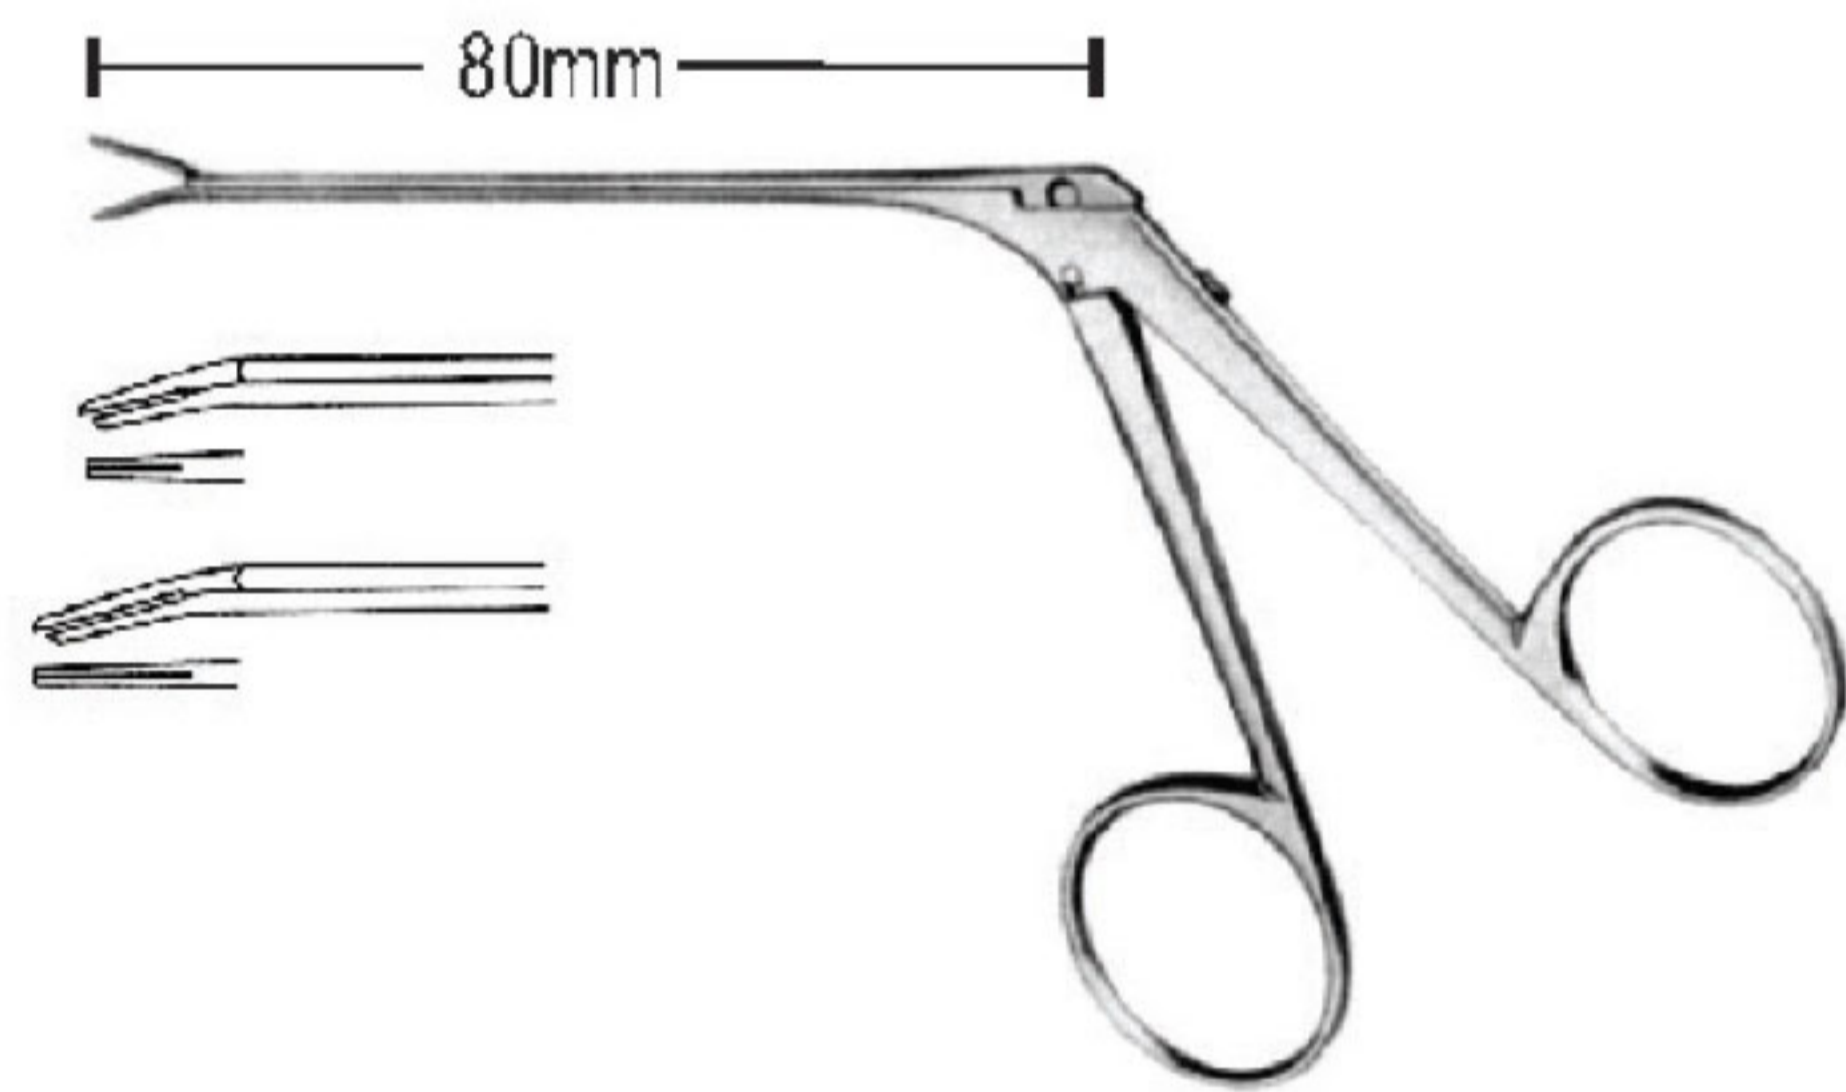

OI 21-6379-02
4.0 x 1.5mm
curved up

OI 21-6379-03
4.0 x 1.5mm
right

OI 21-6379-04
4.0 x 1.5mm
left

Henckel
crocodile, scoop blades
OI 21-6380-02

Cawthorne
micro crocodile scissor, 5 mm blade
OI 21-6381-01 Straight
OI 21-6381-02 Curved
OI 21-6381-03 Angled

Hartmann
crocodile, 7 mm serrated jaws
OI 21-6382-02

Hartmann
micro crocodile, 3 mm serrated jaws
OI 21-6383-02

Hough
medium micro crocodile
5 mm serrated jaws
OI 21-6384-01 Straight
OI 21-6384-02 Angled