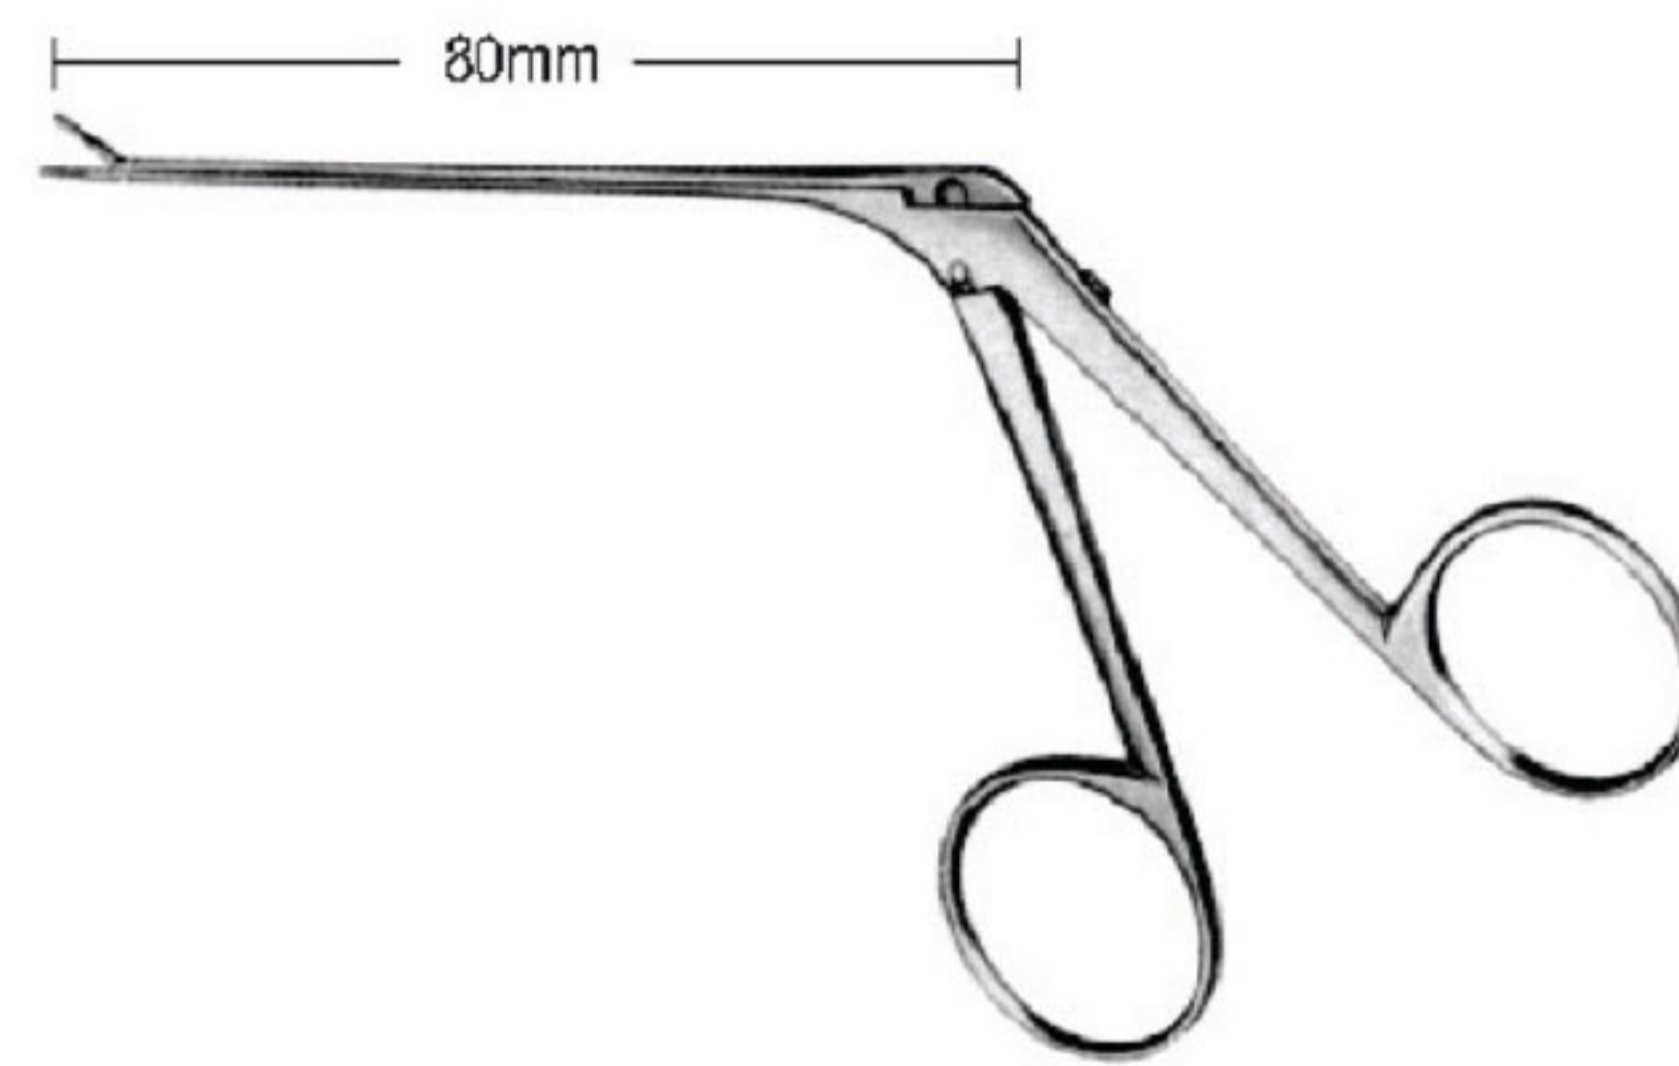

Hartmann
crocodile, 7 mm serrated jaws
OI 21-6382-02

Hartmann
micro crocodile, 3 mm serrated jaws
OI 21-6383-02

Hough
medium micro crocodile
5 mm serrated jaws
OI 21-6384-01 Straight
OI 21-6384-02 Angled

McGEE
 OI 21-6385-01 0.8 X 3.5mm
 OI 21-6385-02 0.8 X 6.0mm

JUERS
 OI 21-6386-01 right
 OI 21-6386-02 left

GREVEN
 OI 21-6387-01

SCHUKNECHT
 OI 21-6388-01

FULLER
OI 21-6389-01

HOUSE-DIETER
OI 21-6390-01 left cutting
OI 21-6390-02 right cutting