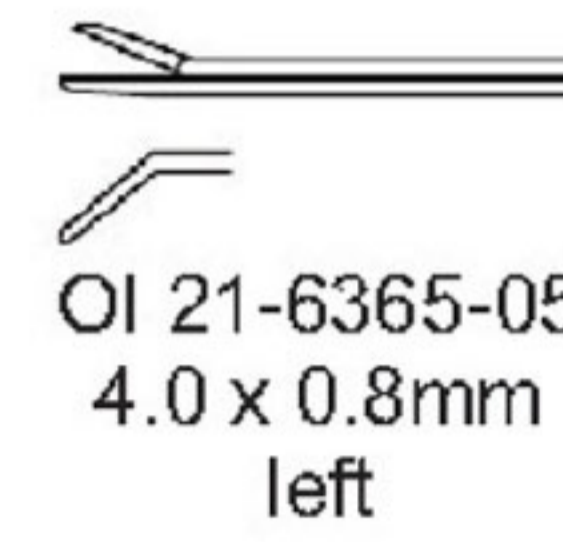

HARTMANN
OI 21-6363-09 8.5cm

Hartamm-Hoffmann
OI 21-6364-01 ○ 1 mm 8.5 cm/3 1/4"
OI 21-6364-02 ○ 2 mm 8.5 cm/3 1/4"

MINI McGEE ALLIGATOR

OI 21-6365-01
 4.0 x 0.8mm
 straight, smooth

OI 21-6365-02
 4.0 x 0.8mm
 straight, serrated

OI 21-6365-03
 4.0 x 0.8mm
 curved up

OI 21-6365-04
 4.0 x 0.8mm
 right

OI 21-6365-05
 4.0 x 0.8mm
 left

OI 21-6365-06
 3.5 x 0.6mm
 straight, smooth

OI 21-6365-07
 3.5 x 0.6mm
 straight, serrated

OI 21-6365-08
 4.0 x 0.6mm
 straight, smooth