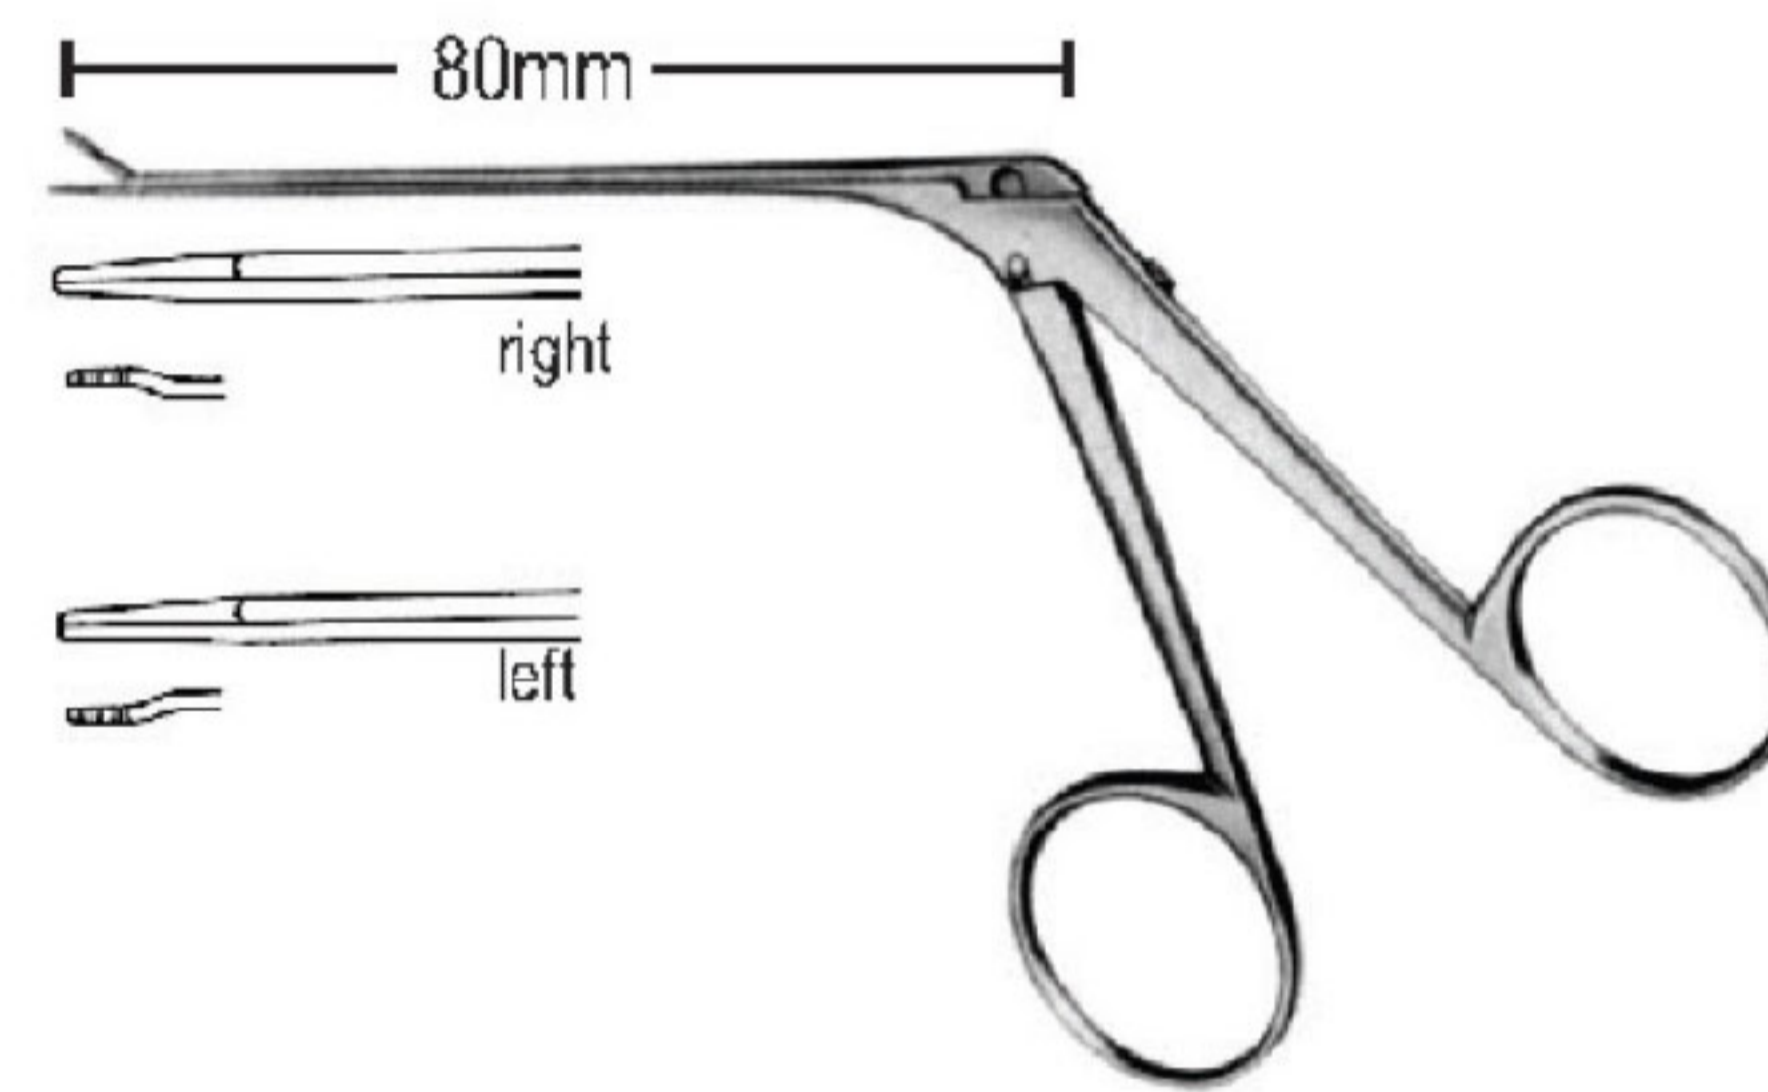

JUERS
OI 21-6386-01 right
OI 21-6386-02 left