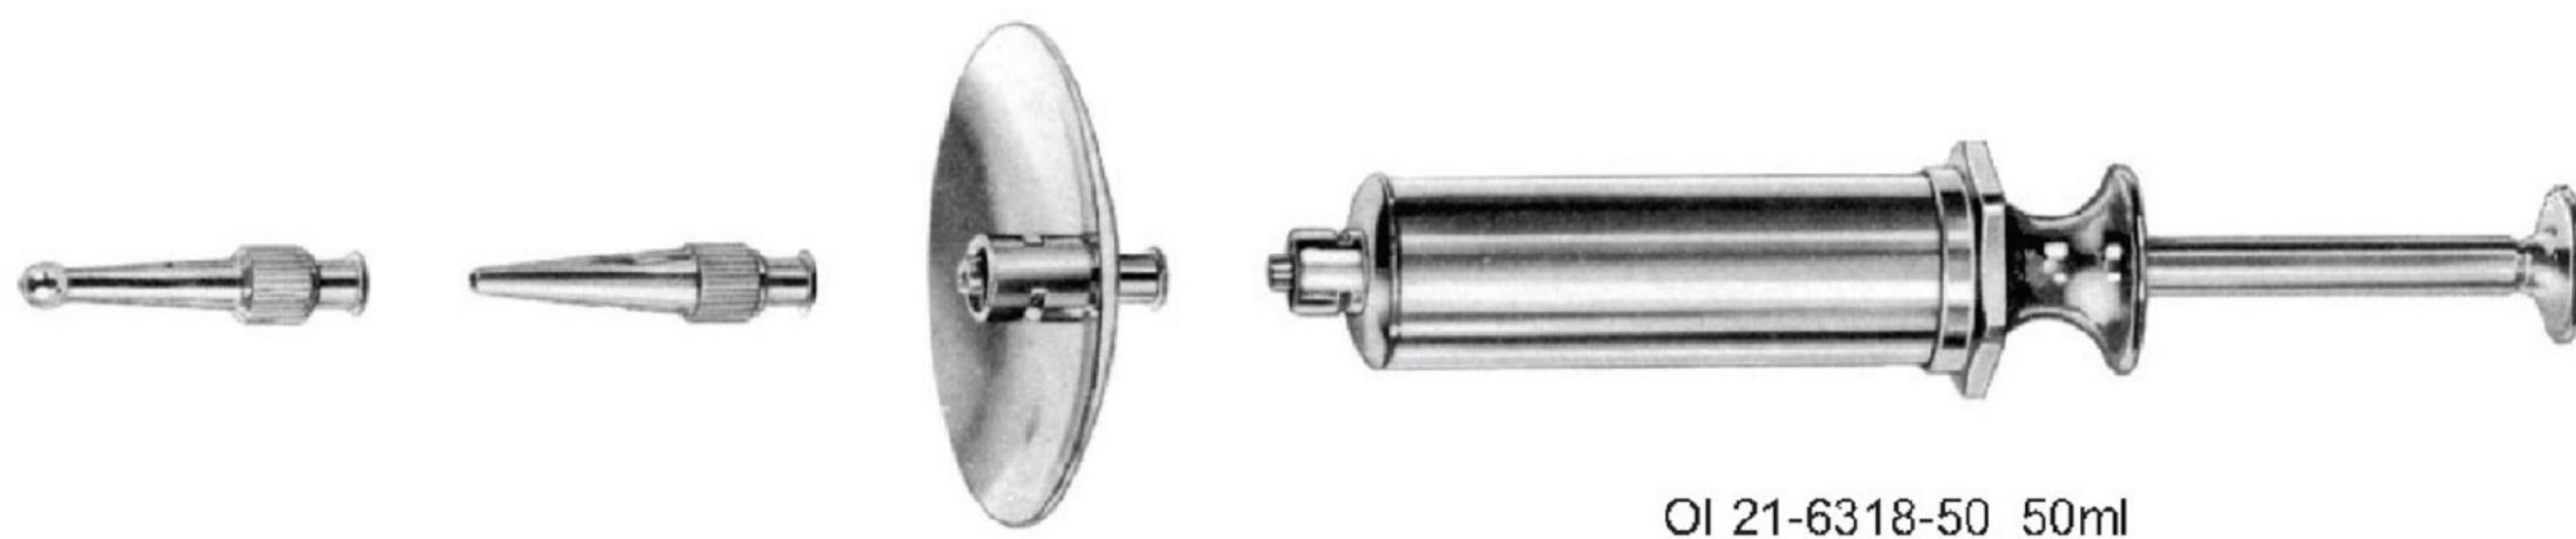

OI 21-6318-05
 valve connection

OI 21-6318-06
 suction end

OI 21-6318-07
 protecting disk

OI 21-6318-08
 flexible tube only

OI 21-6318-50 50ml
 OI 21-6318-75 75ml
 OI 21-6318-10 100ml
 ear syringe. complete. Self-filling