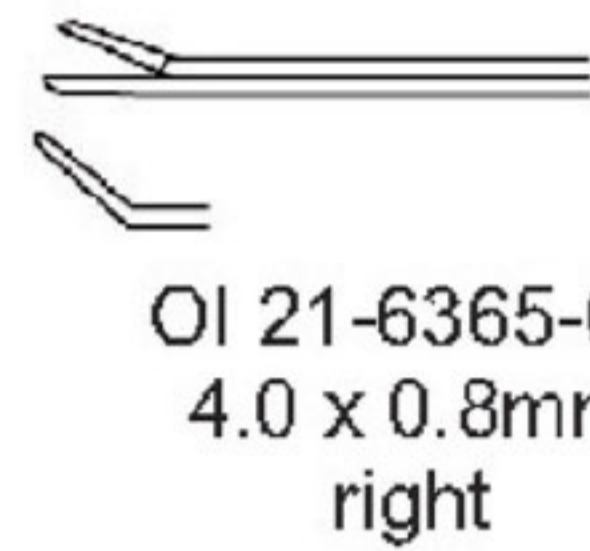

Strumpel
OI 21-6360-09
8.5 cm/3 1/4"

Hartamm-Weingartner
OI 21-6361-09
8.5 cm/3 1/4"

HARTMANN
OI 21-6361-10 8.5cm

Hartamm
OI 21-6362-09
8.5 cm/3 1/4"

Hartamm-Wullstein
OI 21-6363-06 8.5 cm/3 1/4" 08 x 6 mm
OI 21-6363-08 8.5 cm/3 1/4" 1.8 x 8 mm

HARTMANN
OI 21-6363-09 8.5cm

Hartamm-Hoffmann
OI 21-6364-01 ○ 1 mm 8.5 cm/3 1/4"
OI 21-6364-02 ○ 2 mm 8.5 cm/3 1/4"

MINI McGEE ALLIGATOR

OI 21-6365-01
 4.0 x 0.8mm
 straight, smooth

OI 21-6365-02
 4.0 x 0.8mm
 straight, serrated

OI 21-6365-03
 4.0 x 0.8mm
 curved up

OI 21-6365-04
 4.0 x 0.8mm
 right

OI 21-6365-05
 4.0 x 0.8mm
 left

OI 21-6365-06
 3.5 x 0.6mm
 straight, smooth

OI 21-6365-07
 3.5 x 0.6mm
 straight, serrated

OI 21-6365-08
 4.0 x 0.6mm
 straight, smooth