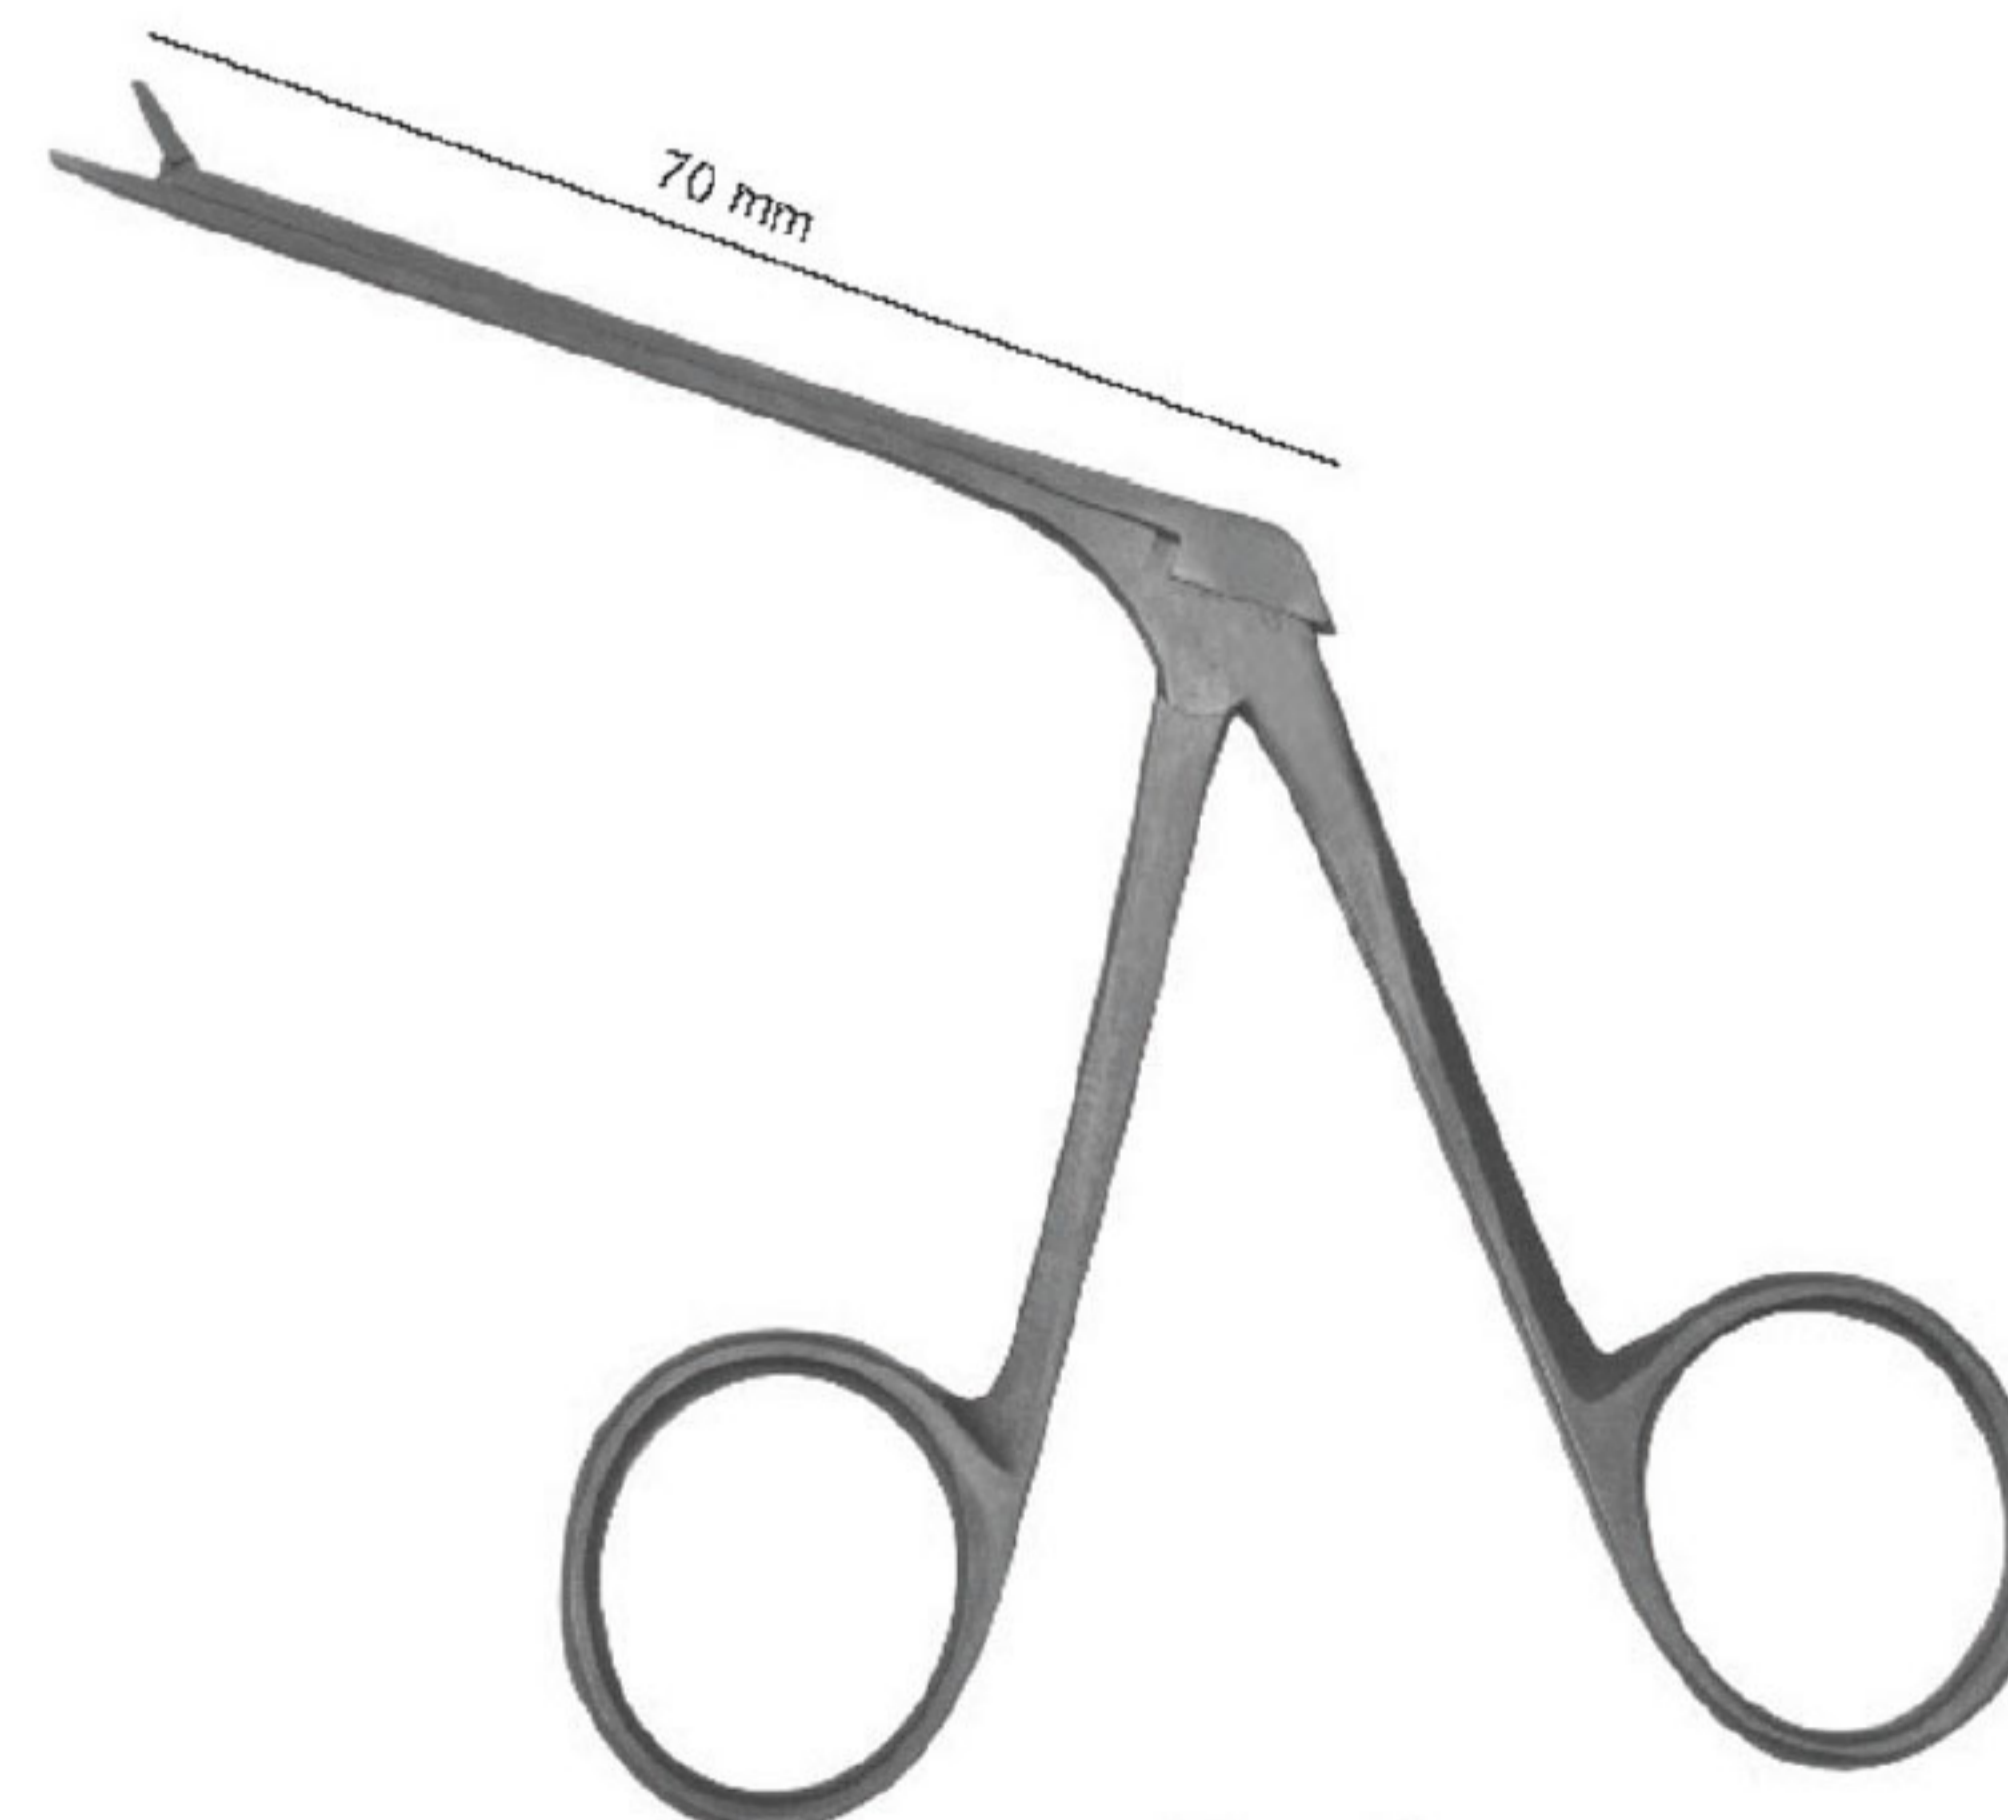

Hough
medium micro crocodile
5 mm serrated jaws
OI 21-6384-01 Straight
OI 21-6384-02 Angled