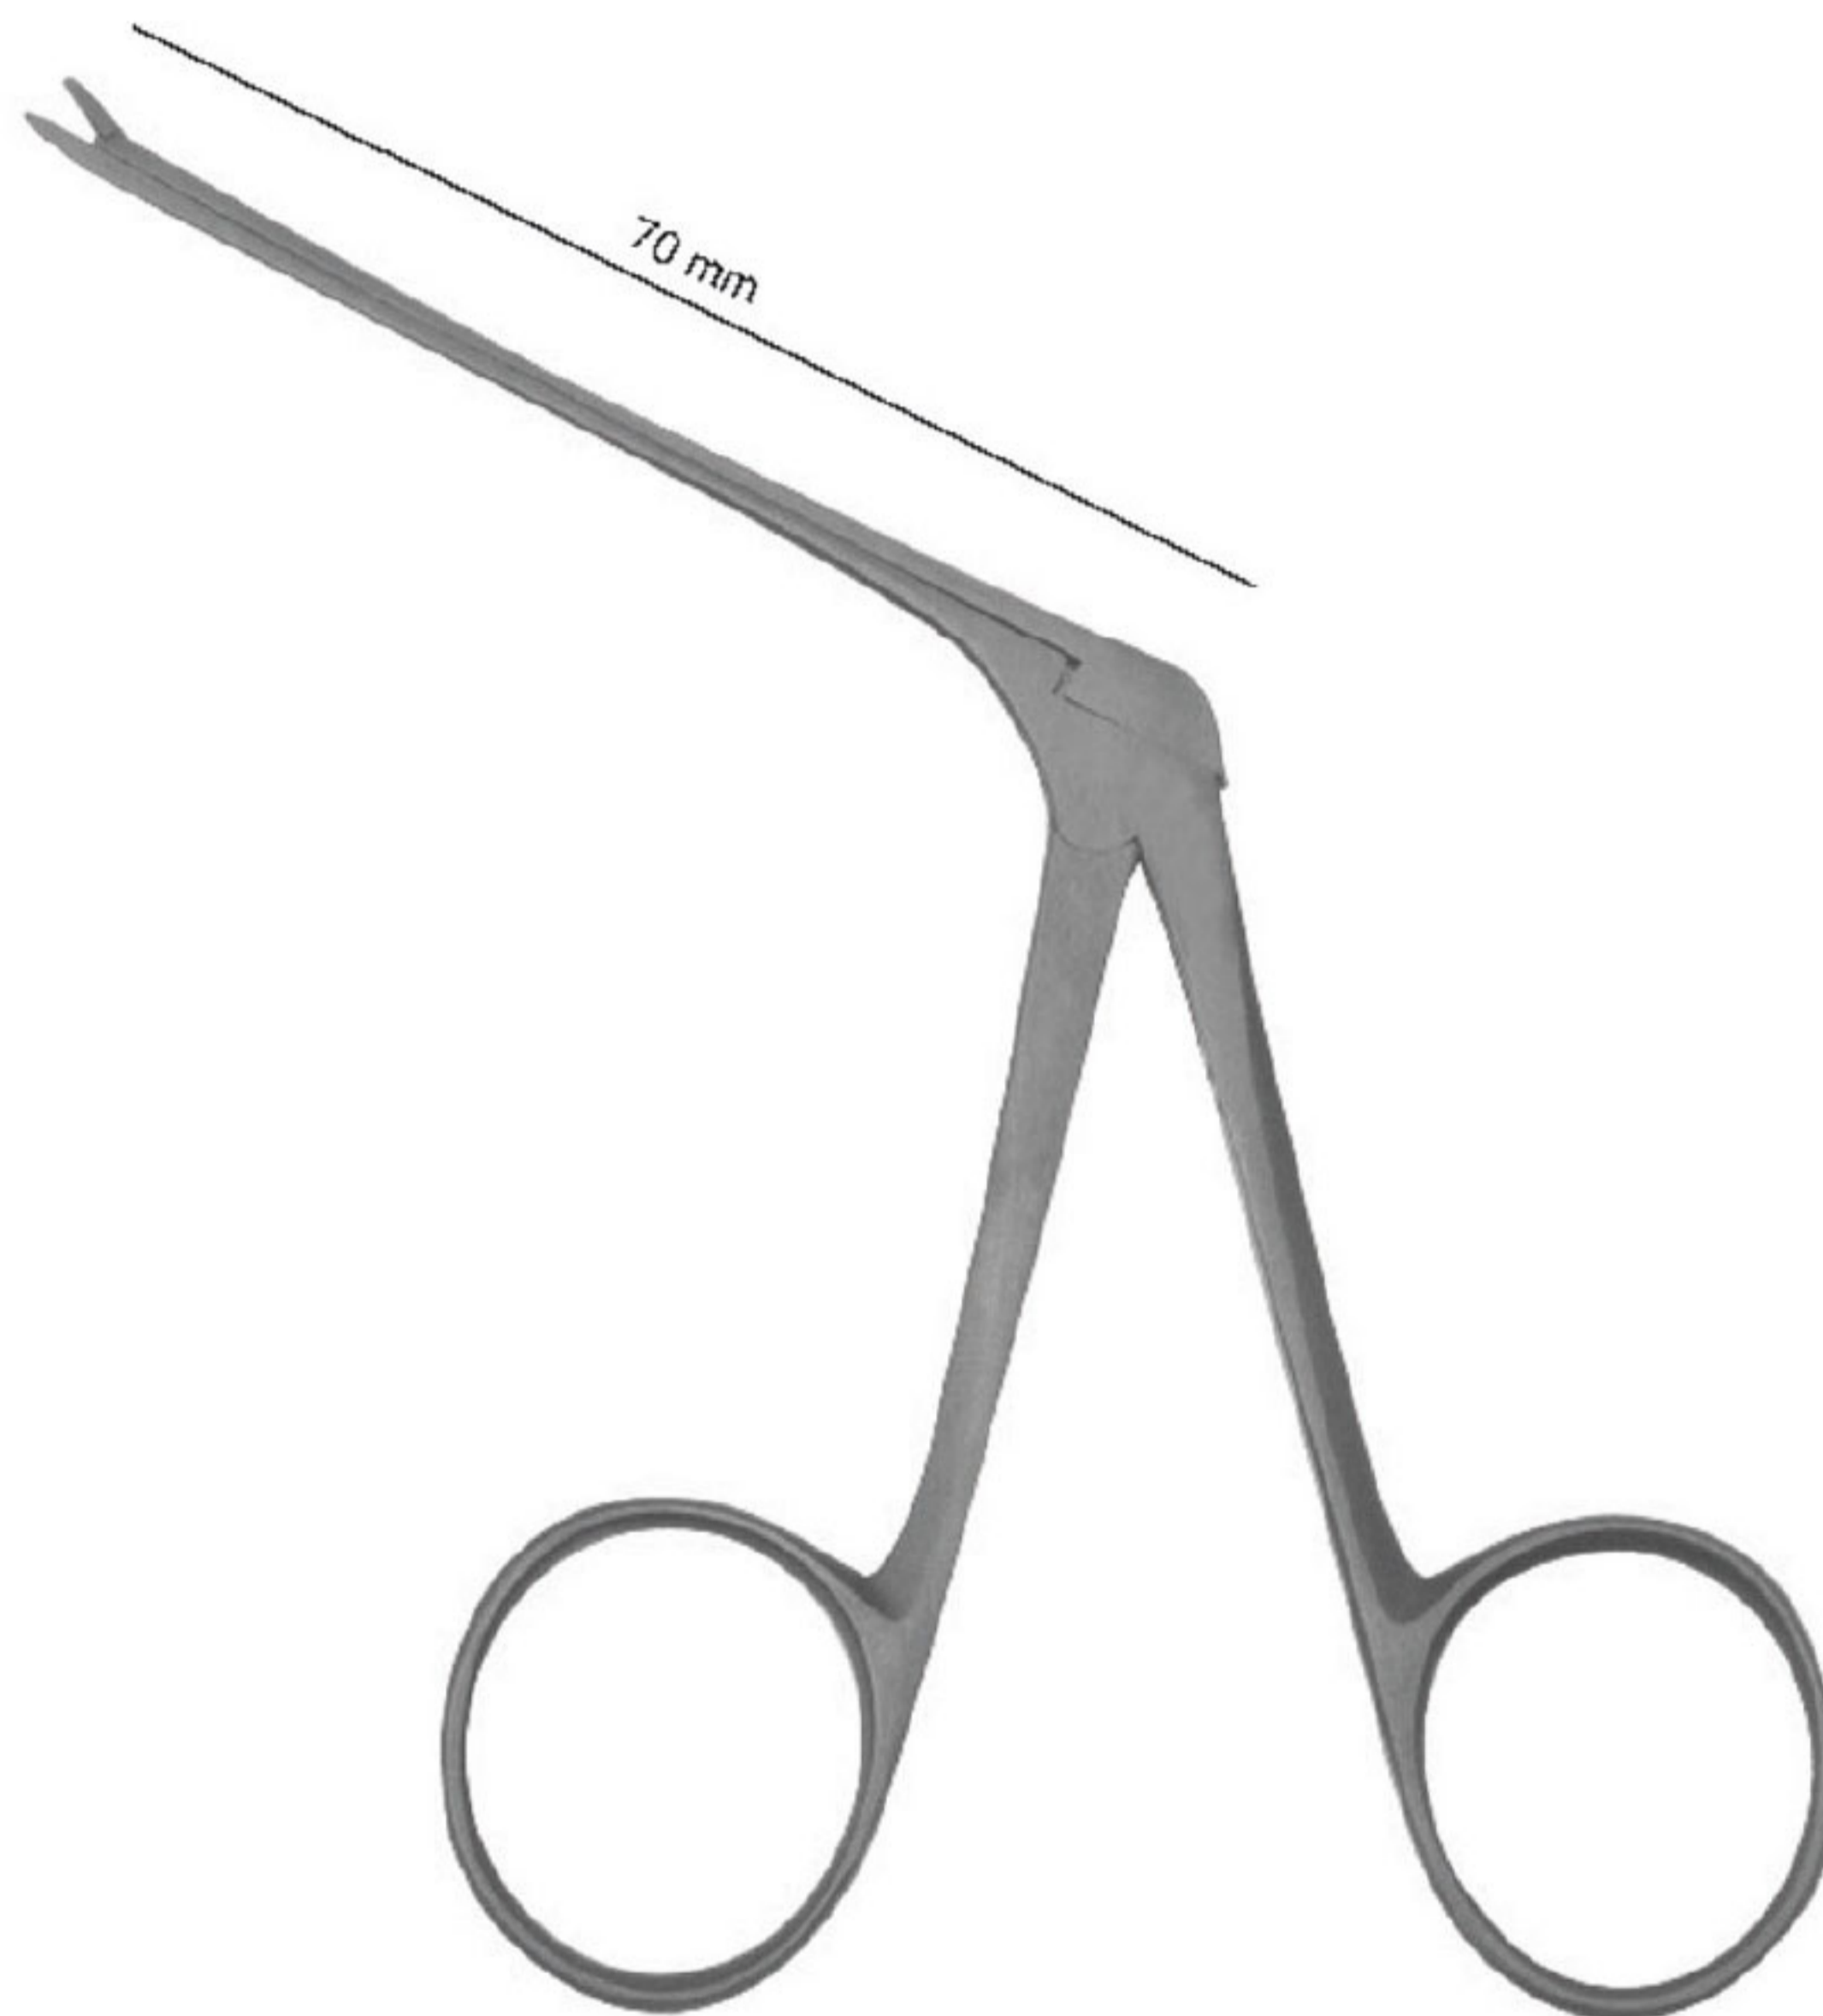

Hartmann
crocodile, 7 mm serrated jaws
OI 21-6382-02

Hartmann
micro crocodile, 3 mm serrated jaws
OI 21-6383-02