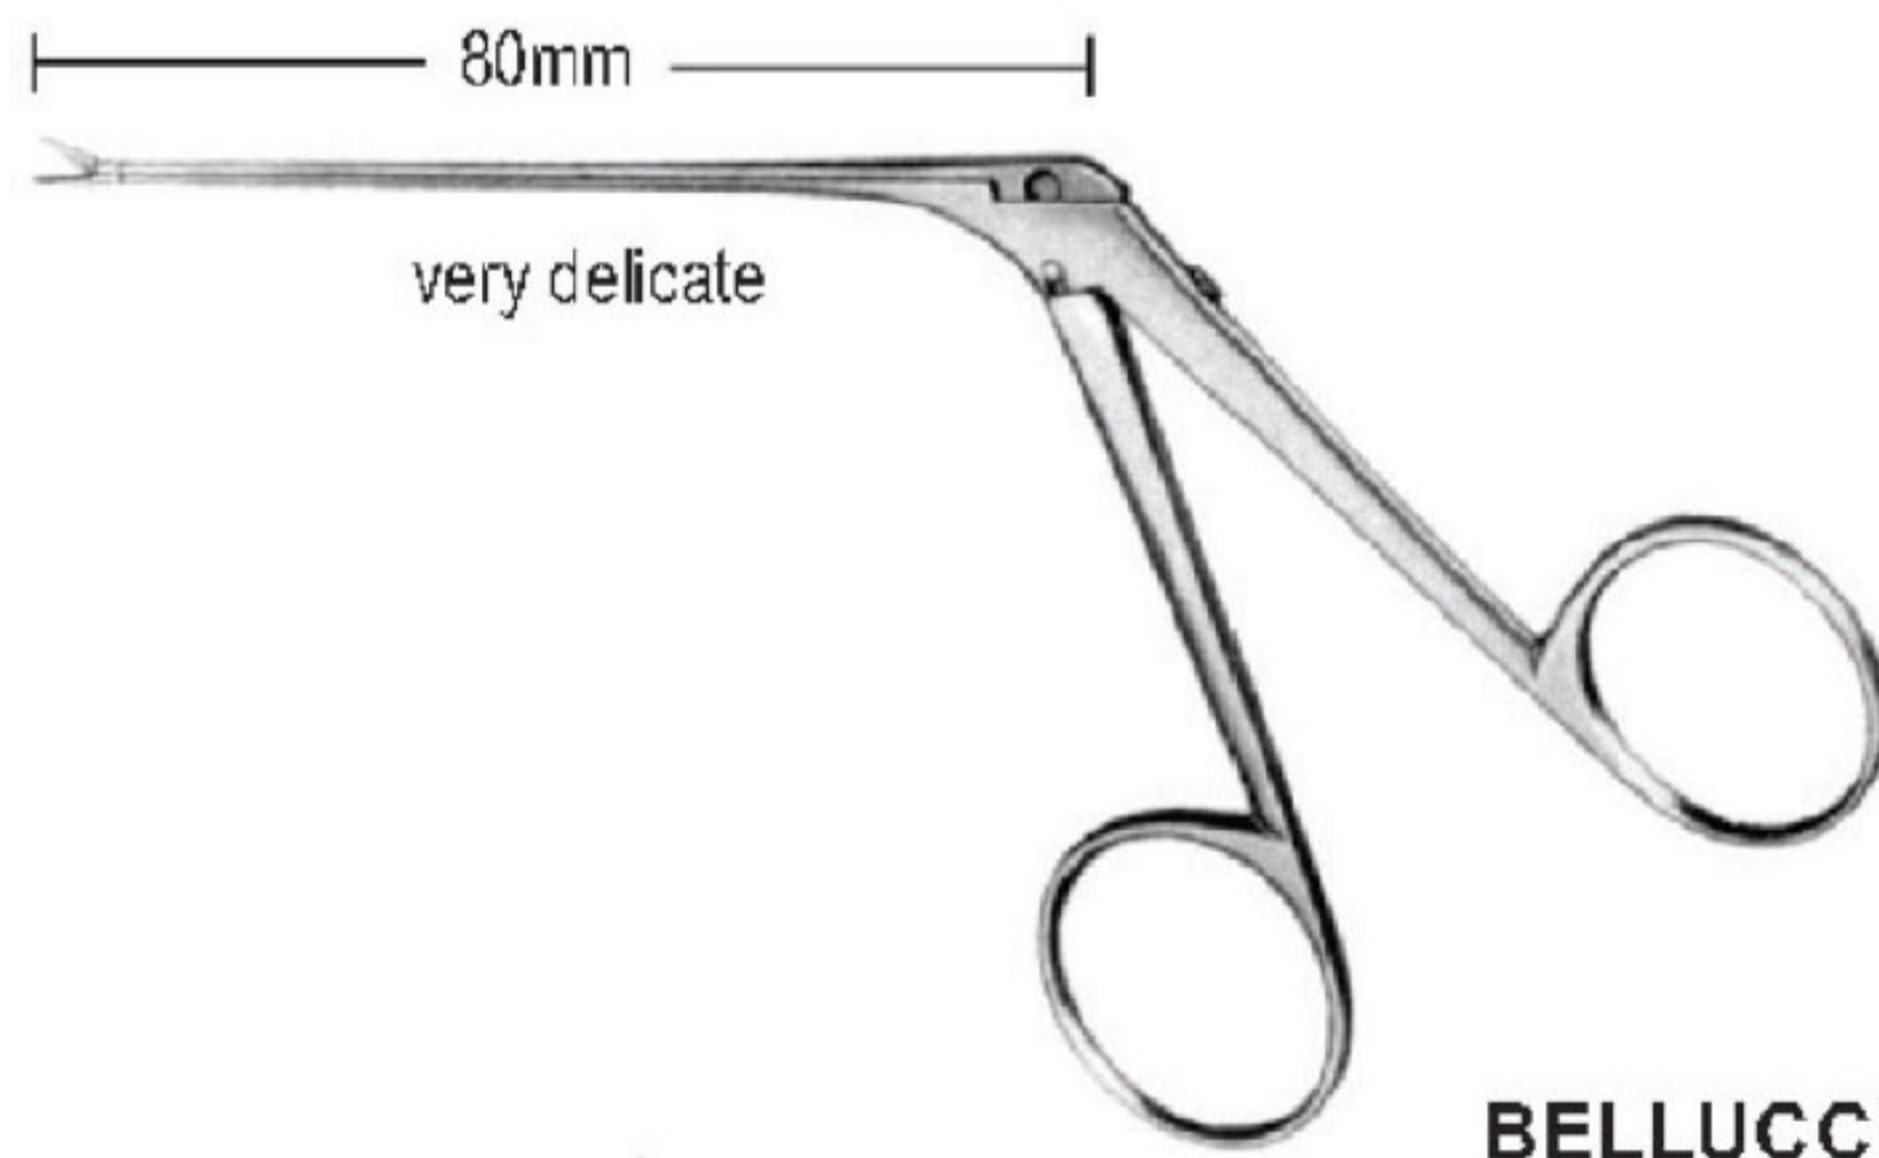

OI 21-6367-04
 4.0 x 0.9mm
 left

WULLSTEIN

OI 21-6378-01
4.0 x 0.8mm
straight

OI 21-6378-02
4.0 x 0.8mm
curved up

OI 21-6378-03
4.0 x 0.8mm
right

OI 21-6378-04
4.0 x 0.8mm
left

BELLUCCI

OI 21-6379-01
4.0 x 1.5mm
straight

OI 21-6379-02
4.0 x 1.5mm
curved up

OI 21-6379-03
4.0 x 1.5mm
right

OI 21-6379-04
4.0 x 1.5mm
left

Henckel
crocodile, scoop blades
OI 21-6380-02

Cawthorne
micro crocodile scissor, 5 mm blade
OI 21-6381-01 Straight
OI 21-6381-02 Curved
OI 21-6381-03 Angled