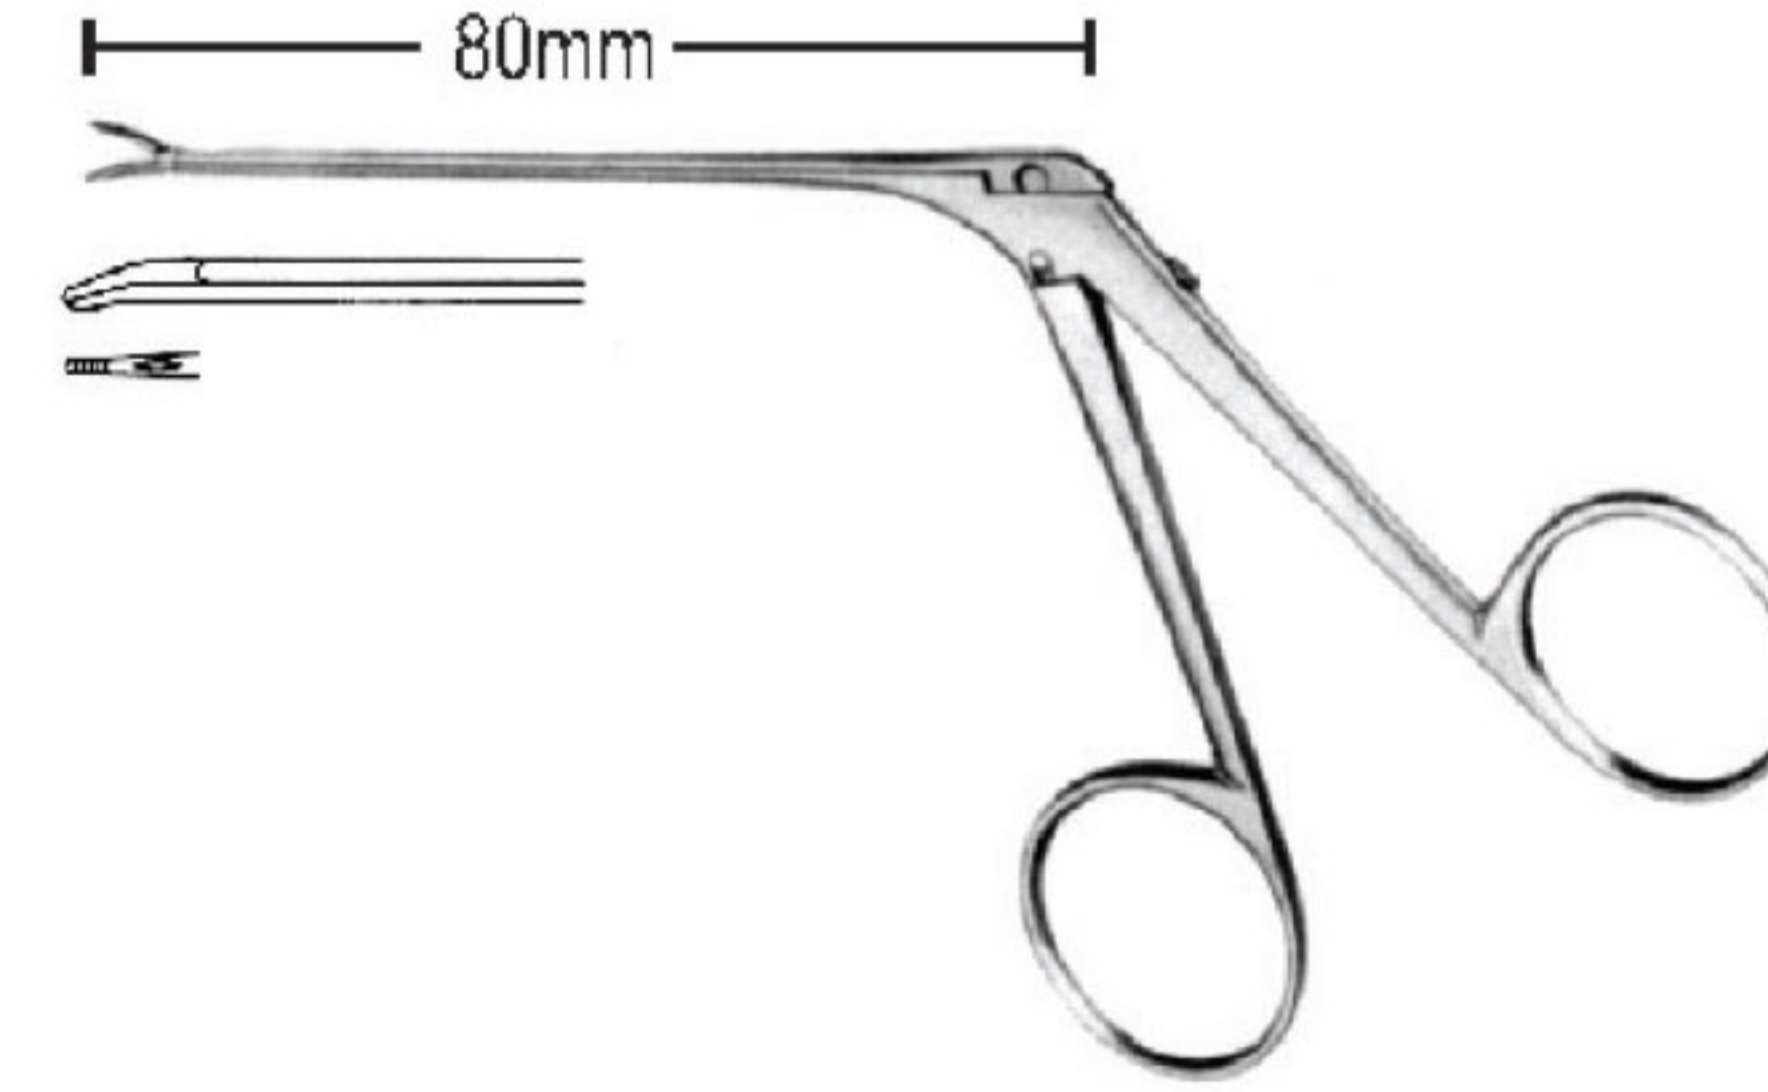

SCHUKNECHT
OI 21-6388-01