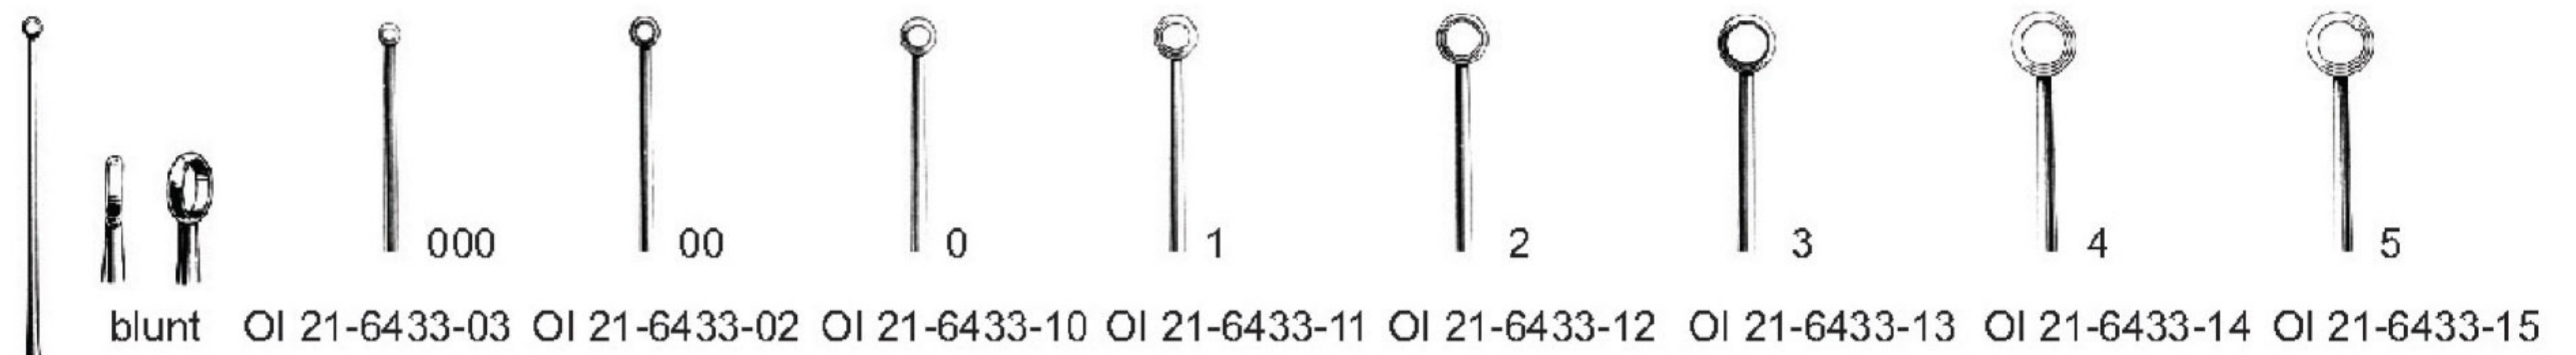

House
 OI 21-6428-10 1.0/1.2 mm
 OI 21-6428-15 1.5/1.8 mm

House
 OI 21-6429-10 1.0/1.2 mm
 OI 21-6429-15 1.5/1.8 mm

Shea
 OI 21-6430-15 1.5 mm

Negus Aspiration
 OI 21-6431-18
 21 cm / 8 1/4"

Jobson Horne Probe
 one side serrated
 one side ring
 OI 21-6432-17
 17.5 cm / 7"