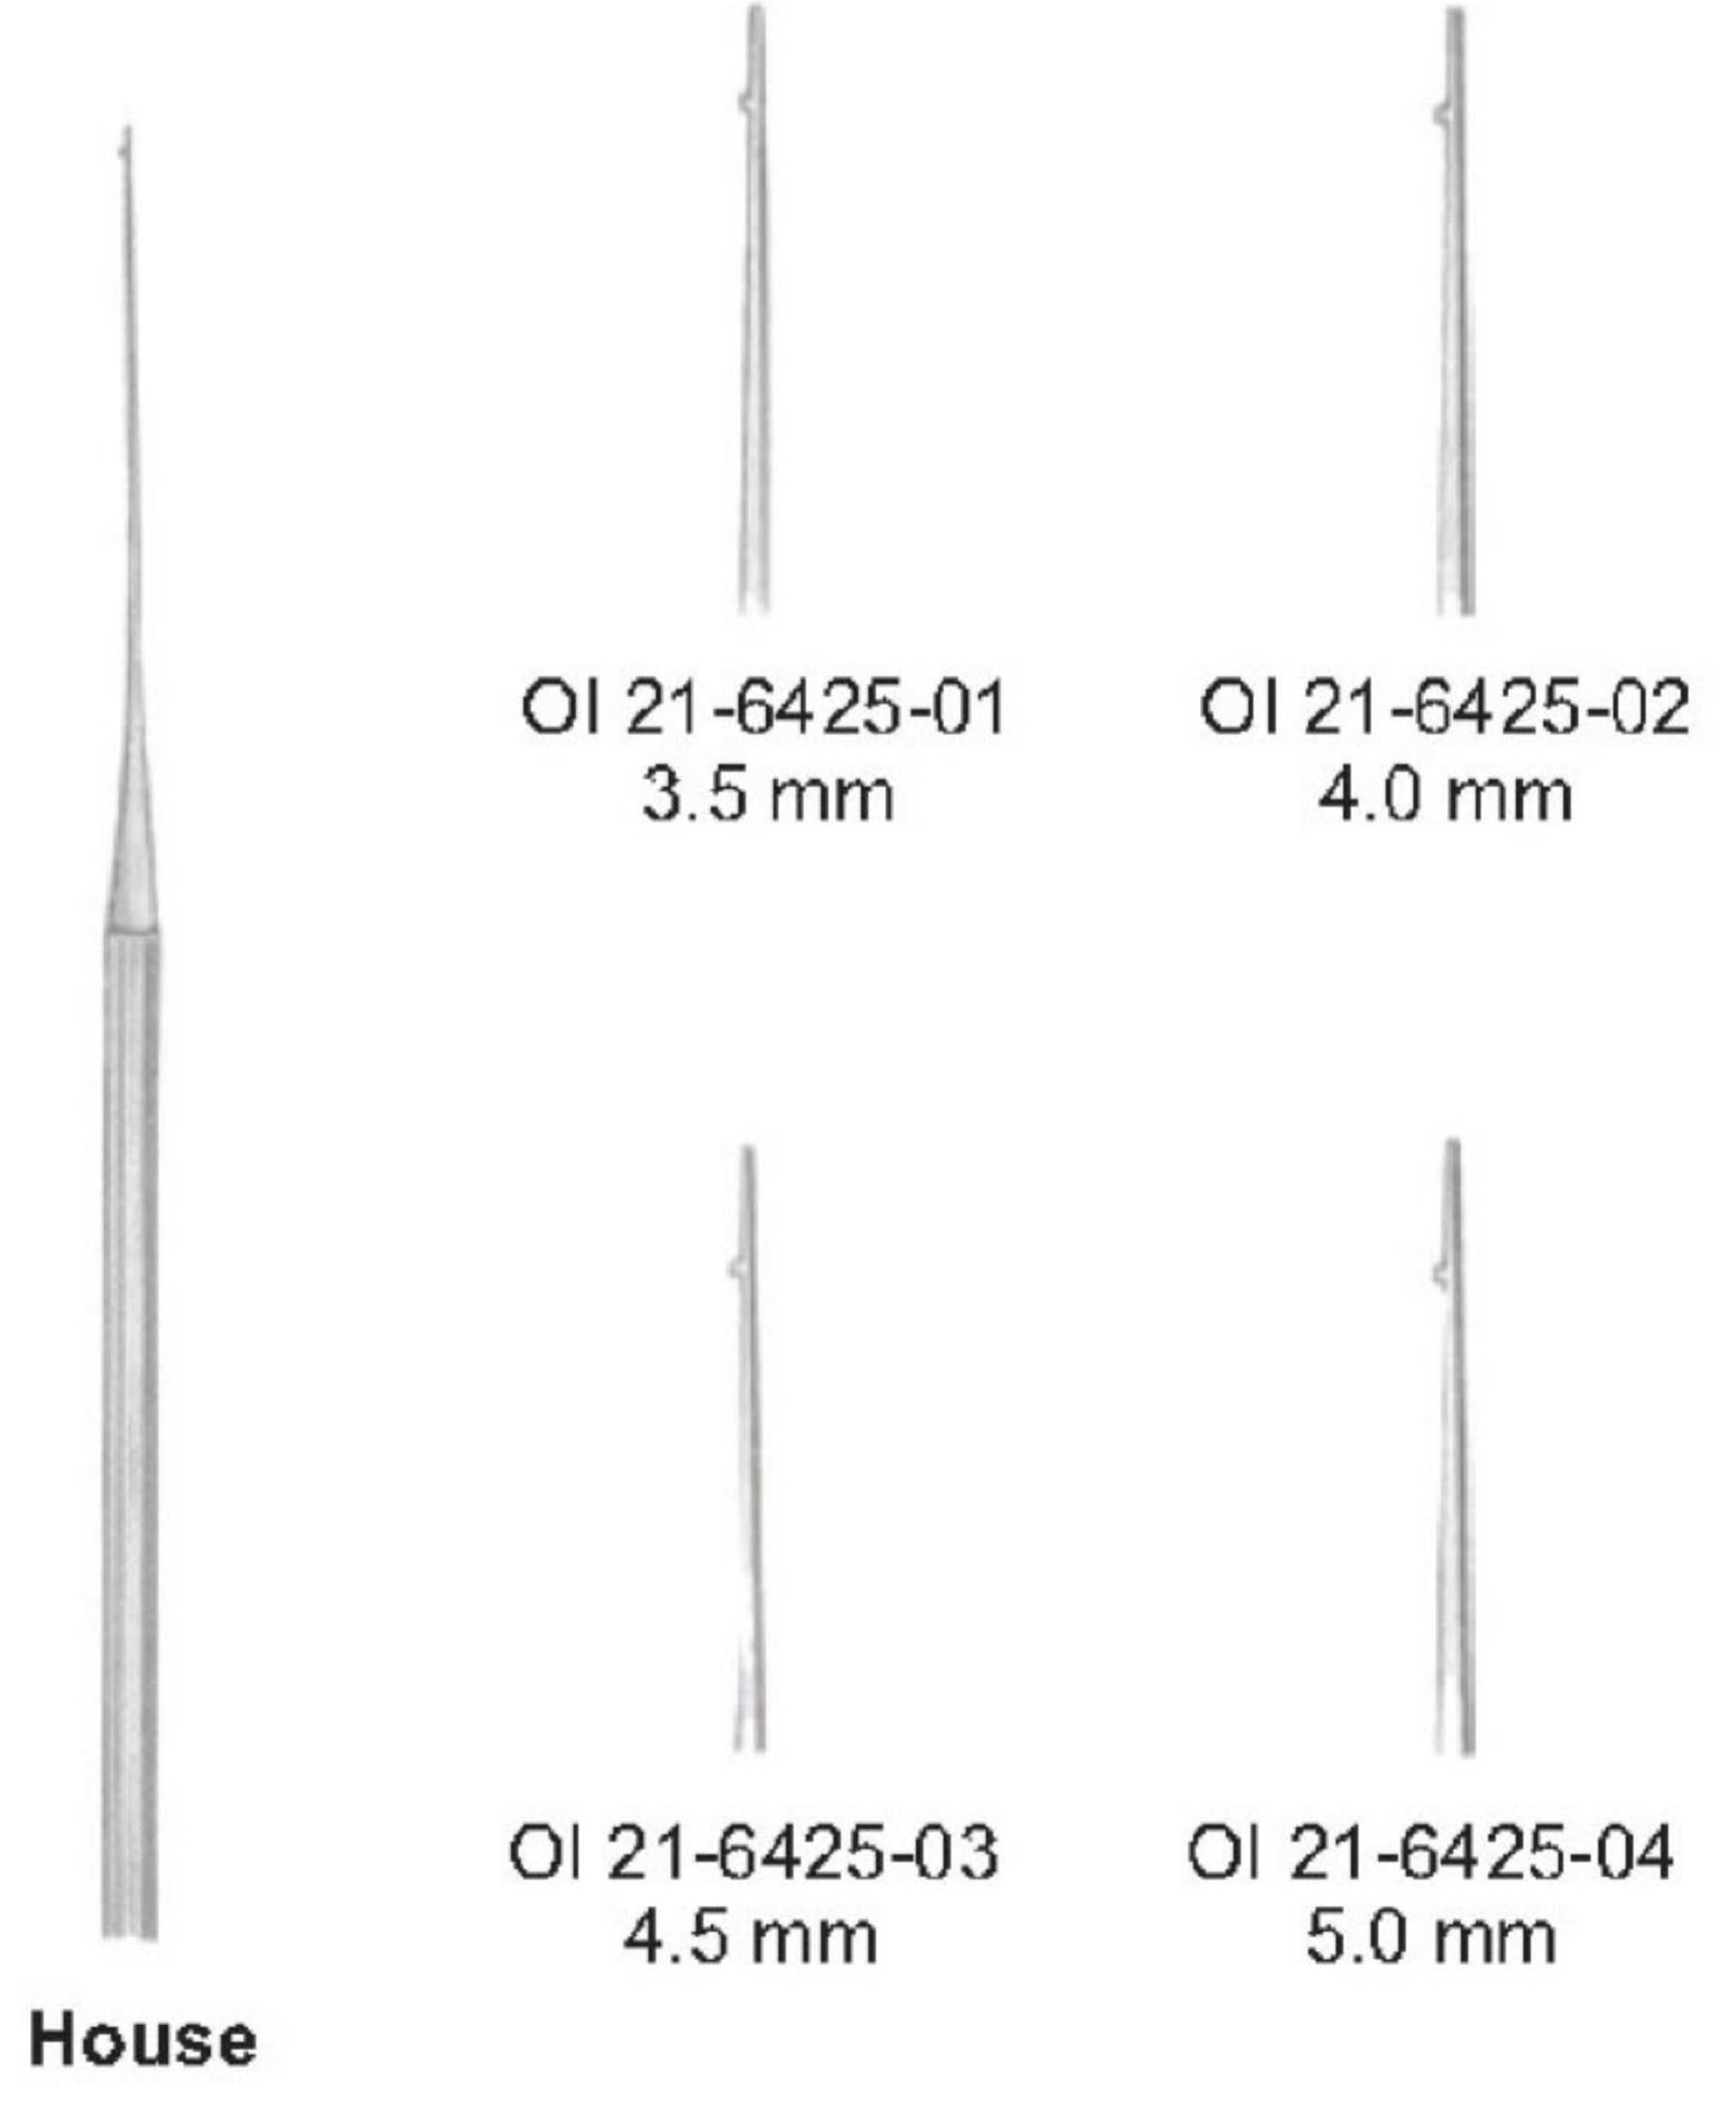

Dissectors, Measuring Road, Elevators, Currettes and Mobilizer