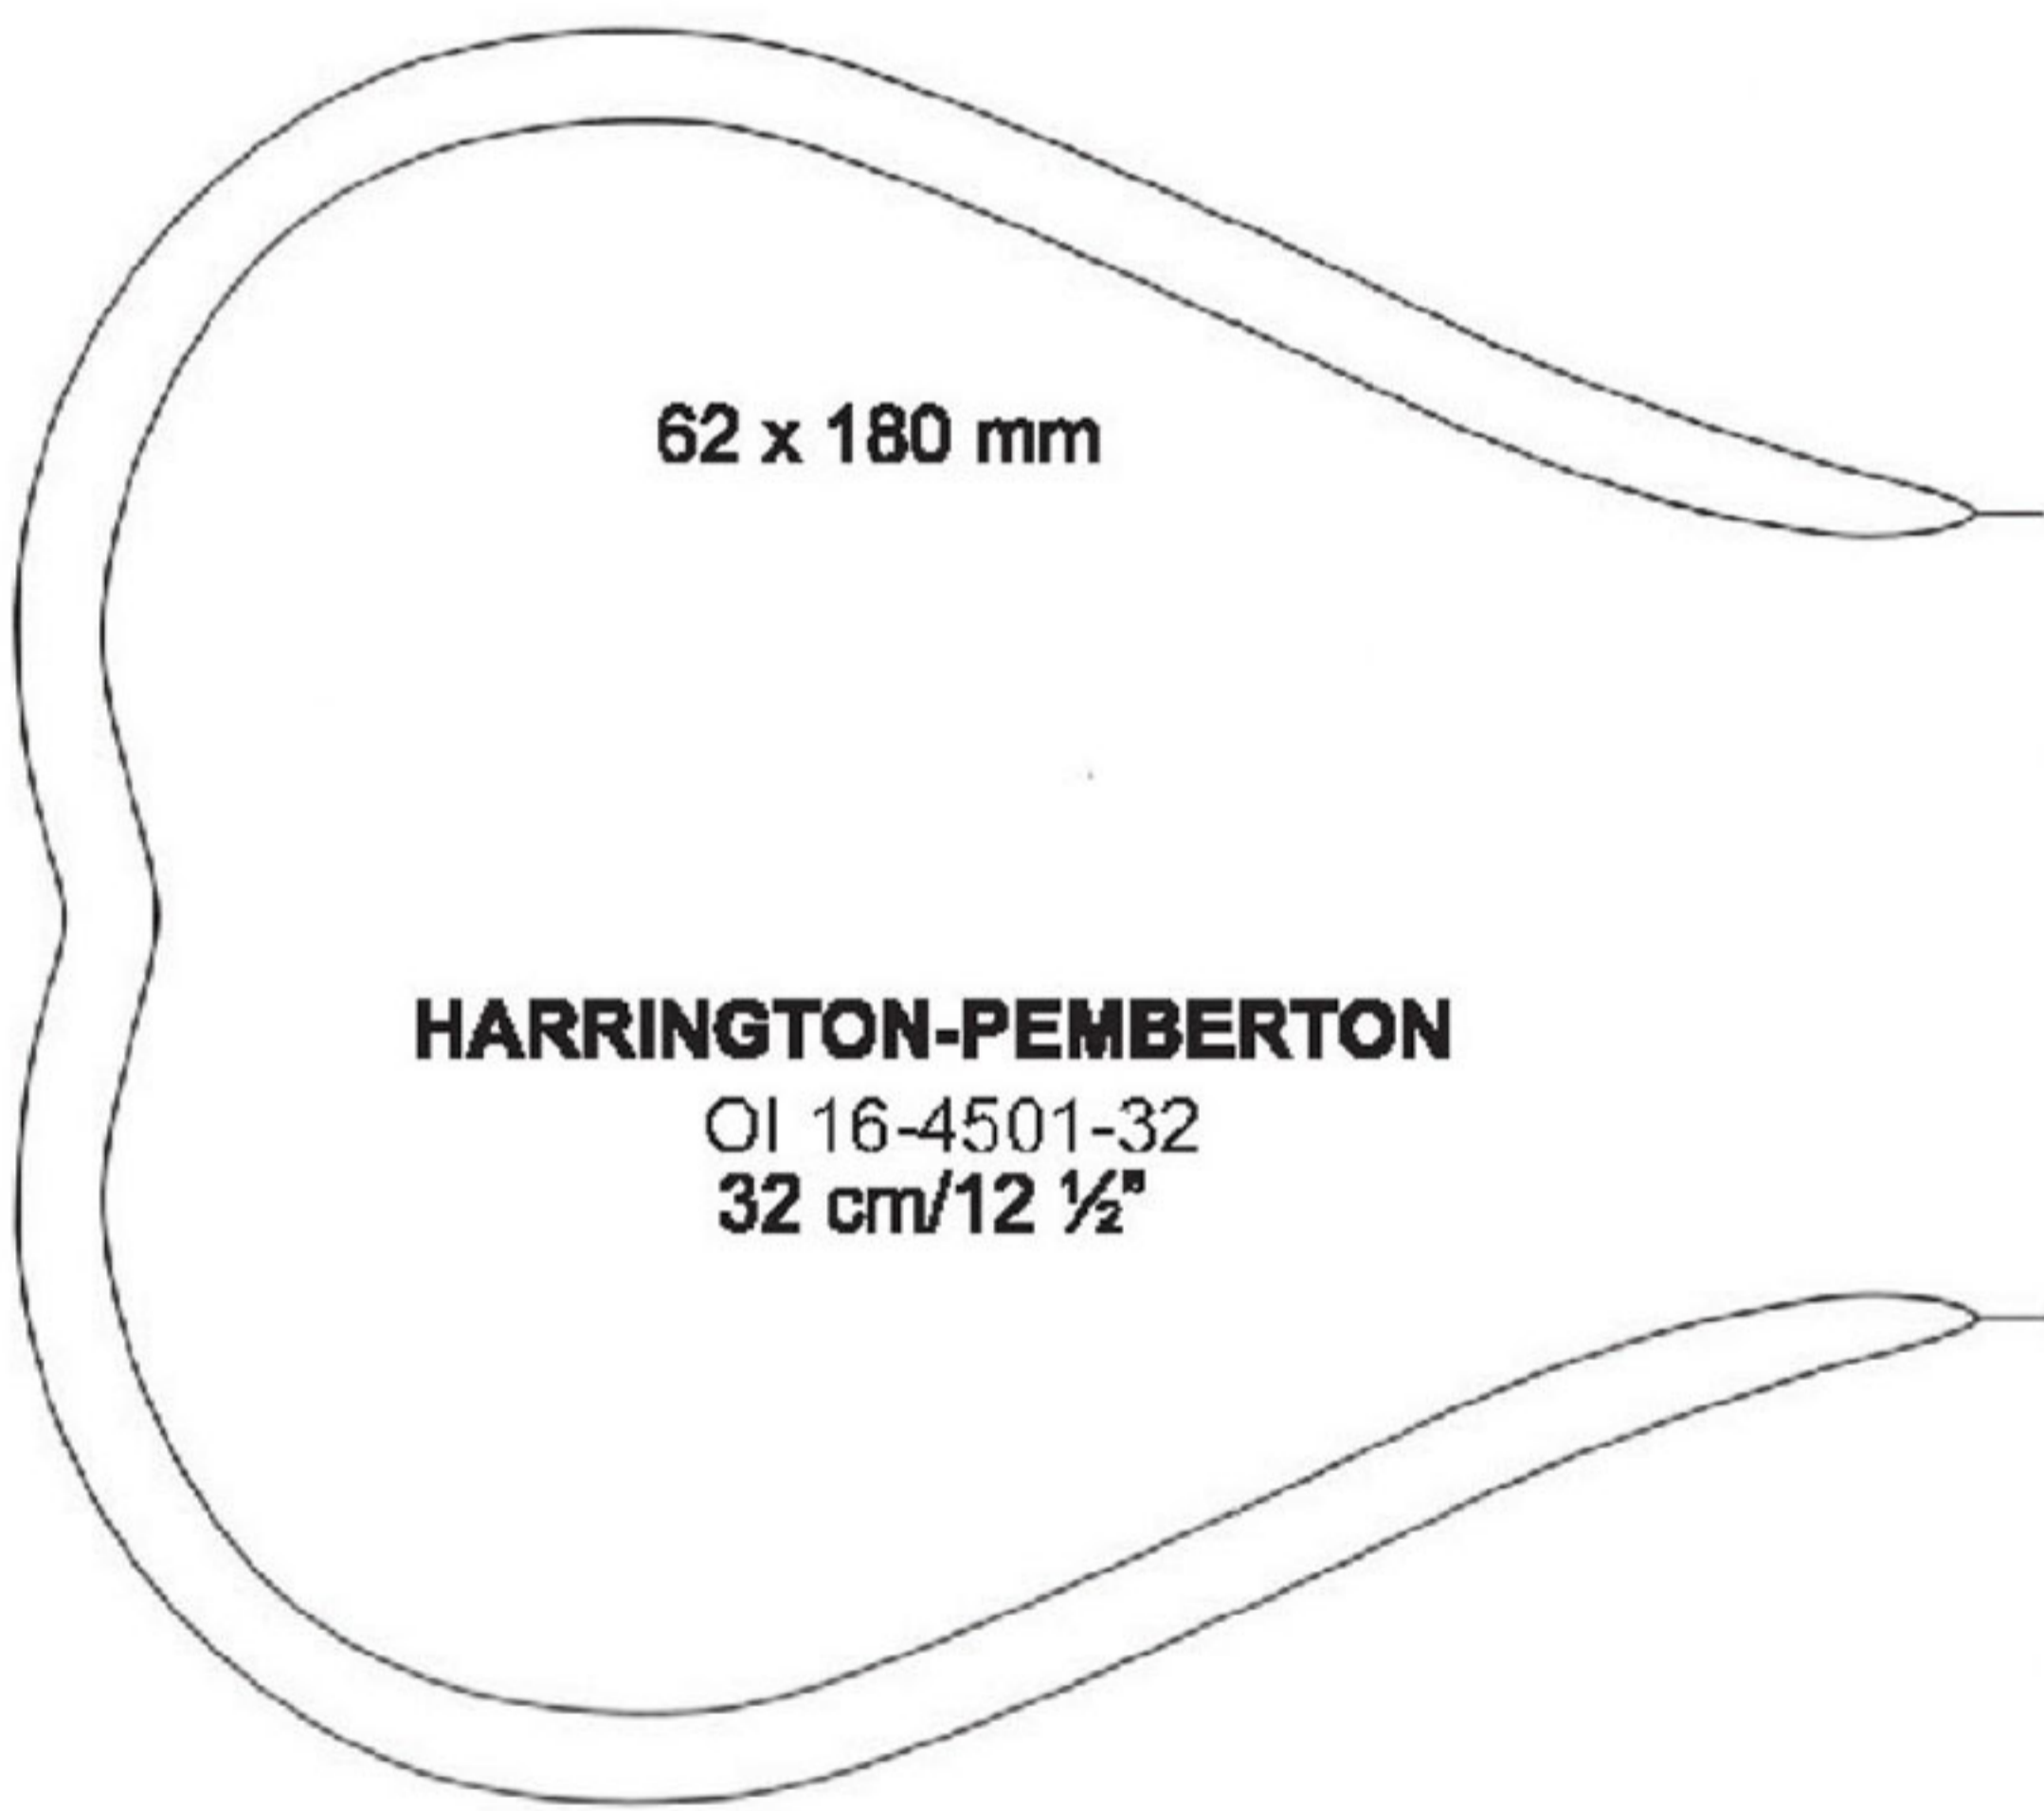

Measurements of retractors: Depth x Width

SAUERBRUCH
22.5 cm/8 3/4"

Measurements of retractors: Depth x Width

DEAVER-BABY

DEAVER

RETRACTORS

Retractors, Lung Spatulas ● EN
 Wundhaken, Lungenspatel ● DE
 Separadores, Espátulas Pulmonares ● ES