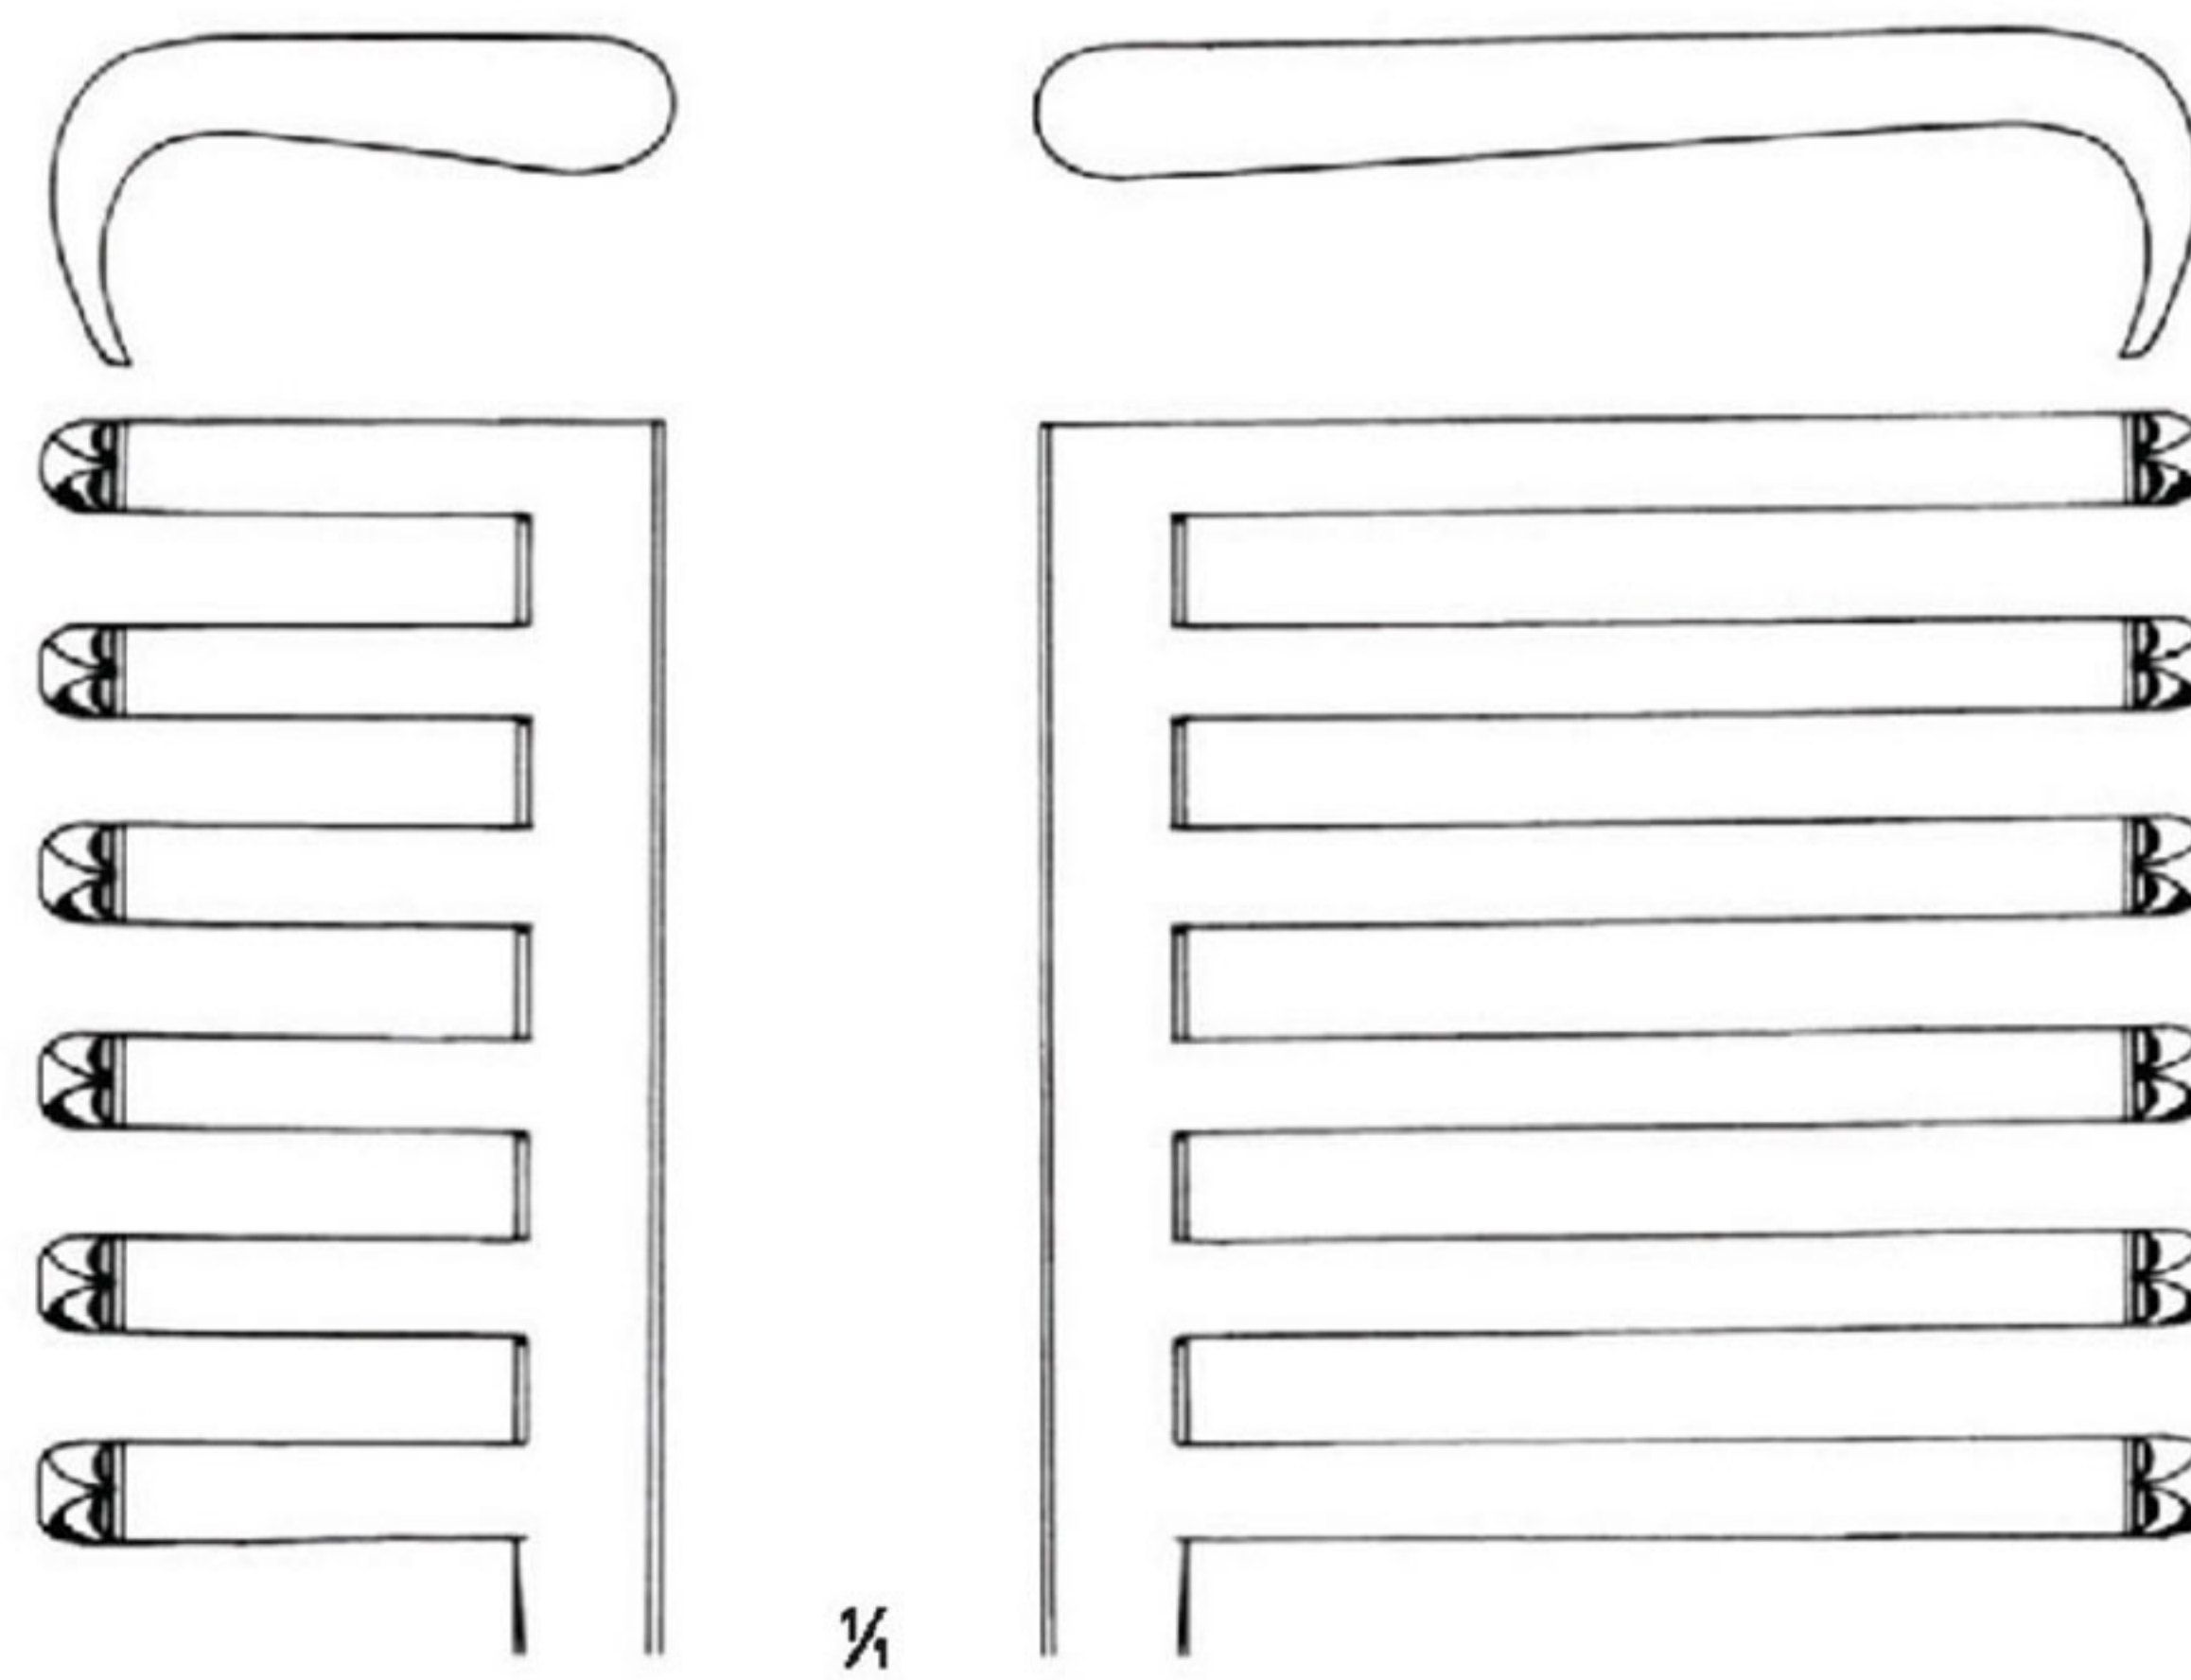

OI 16-4652-28

Sharp, long teeth on right side