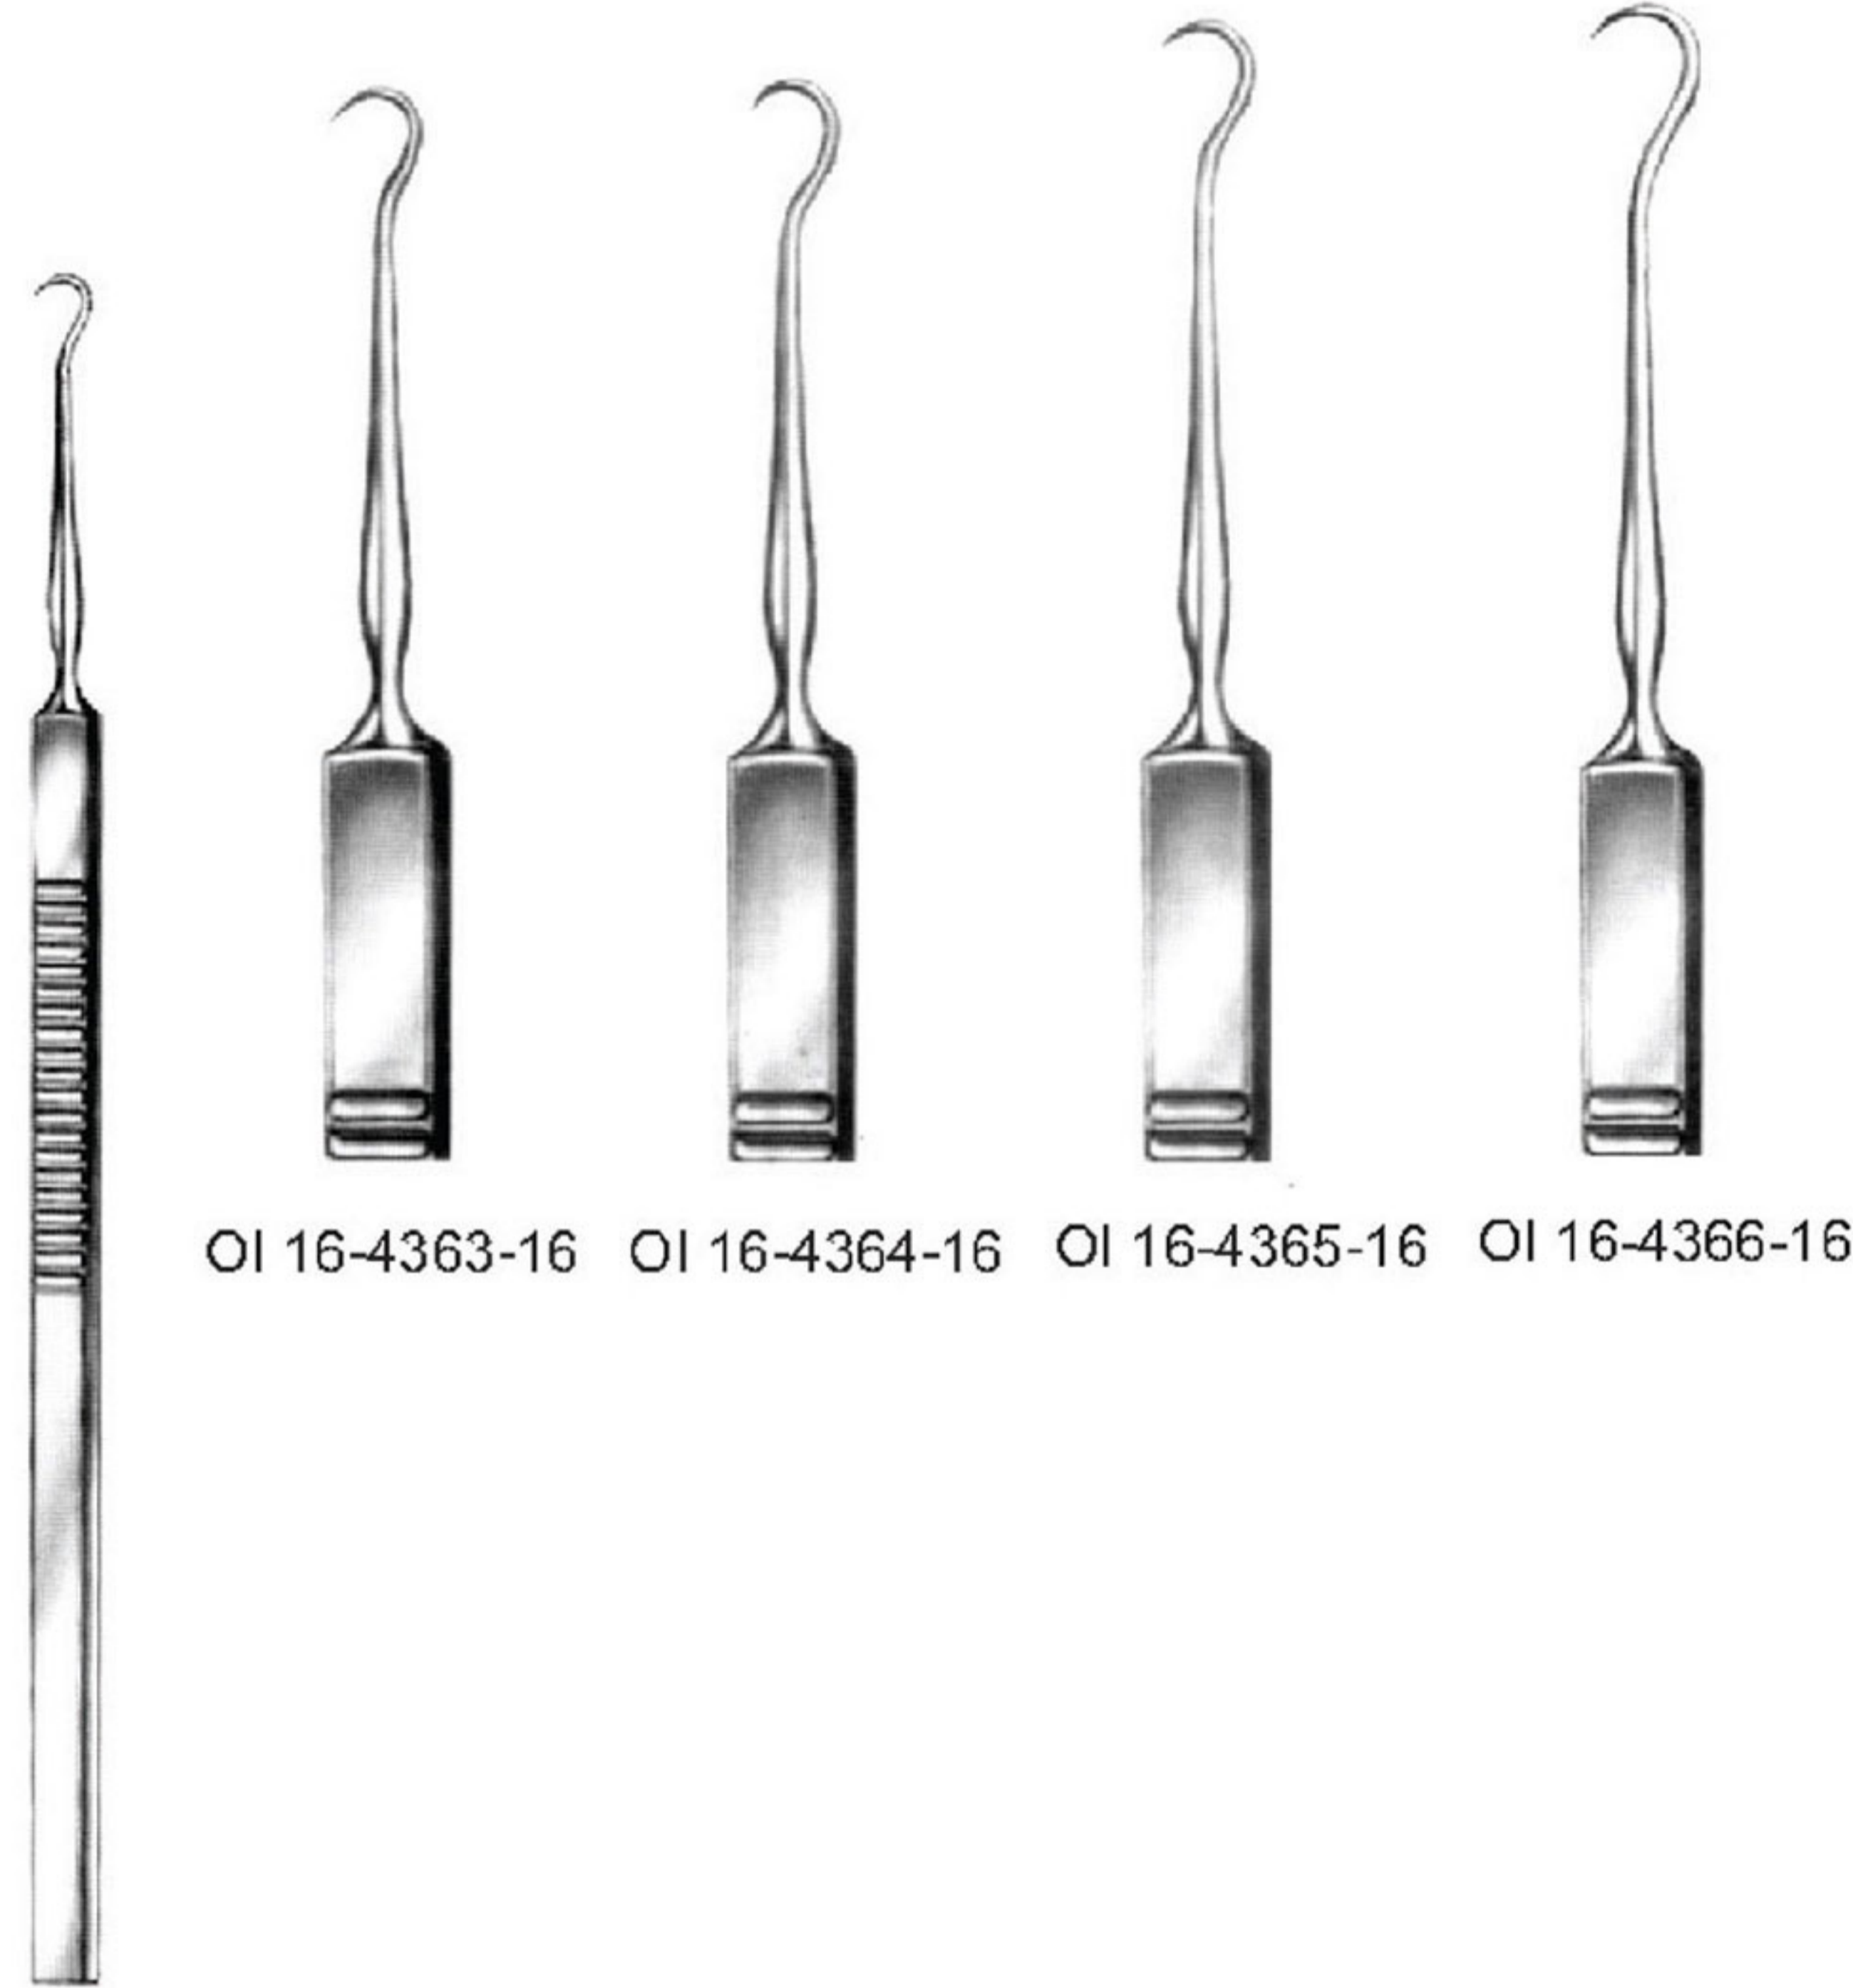

O'CONNOR
OI 16-4367-16
16 cm/6 1/4"

OI 16-4363-16 OI 16-4364-16 OI 16-4365-16 OI 16-4366-16

GRAEFE
16 cm/6 1/4"