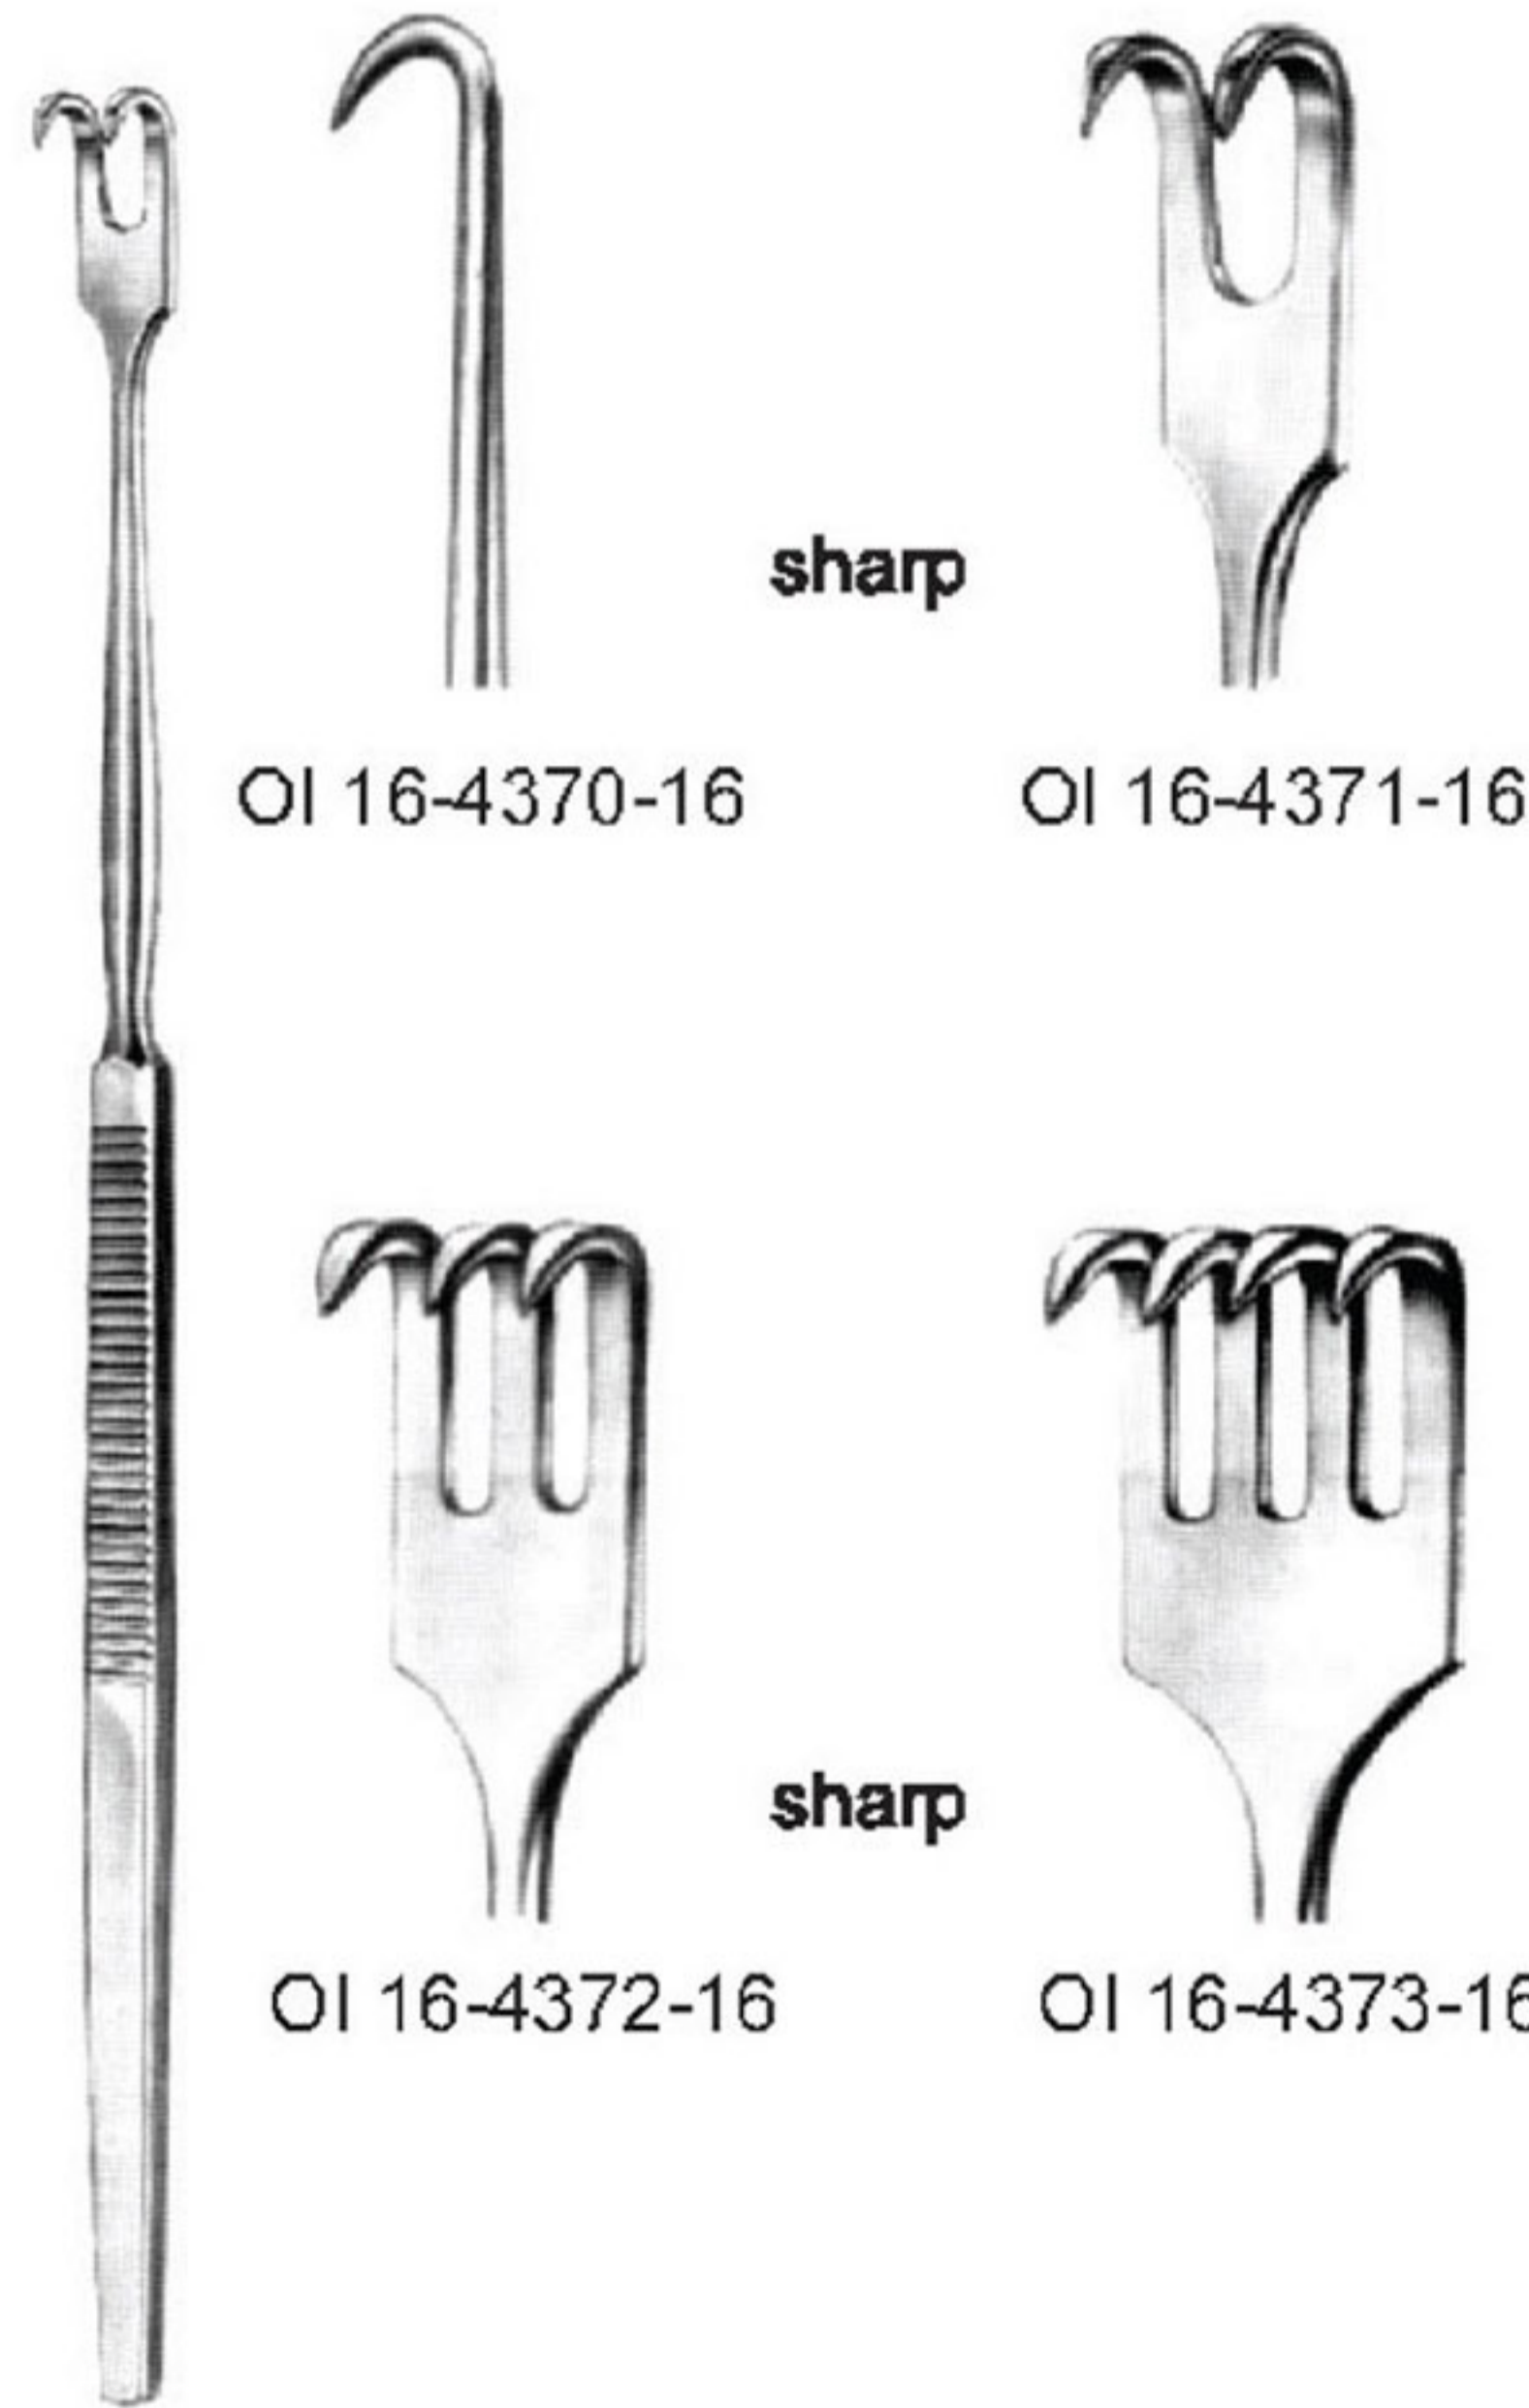

sharp
OI 16-4370-16 OI 16-4371-16

sharp
OI 16-4372-16 OI 16-4373-16

KEHLENGRIFF
16 cm/6 1/4"