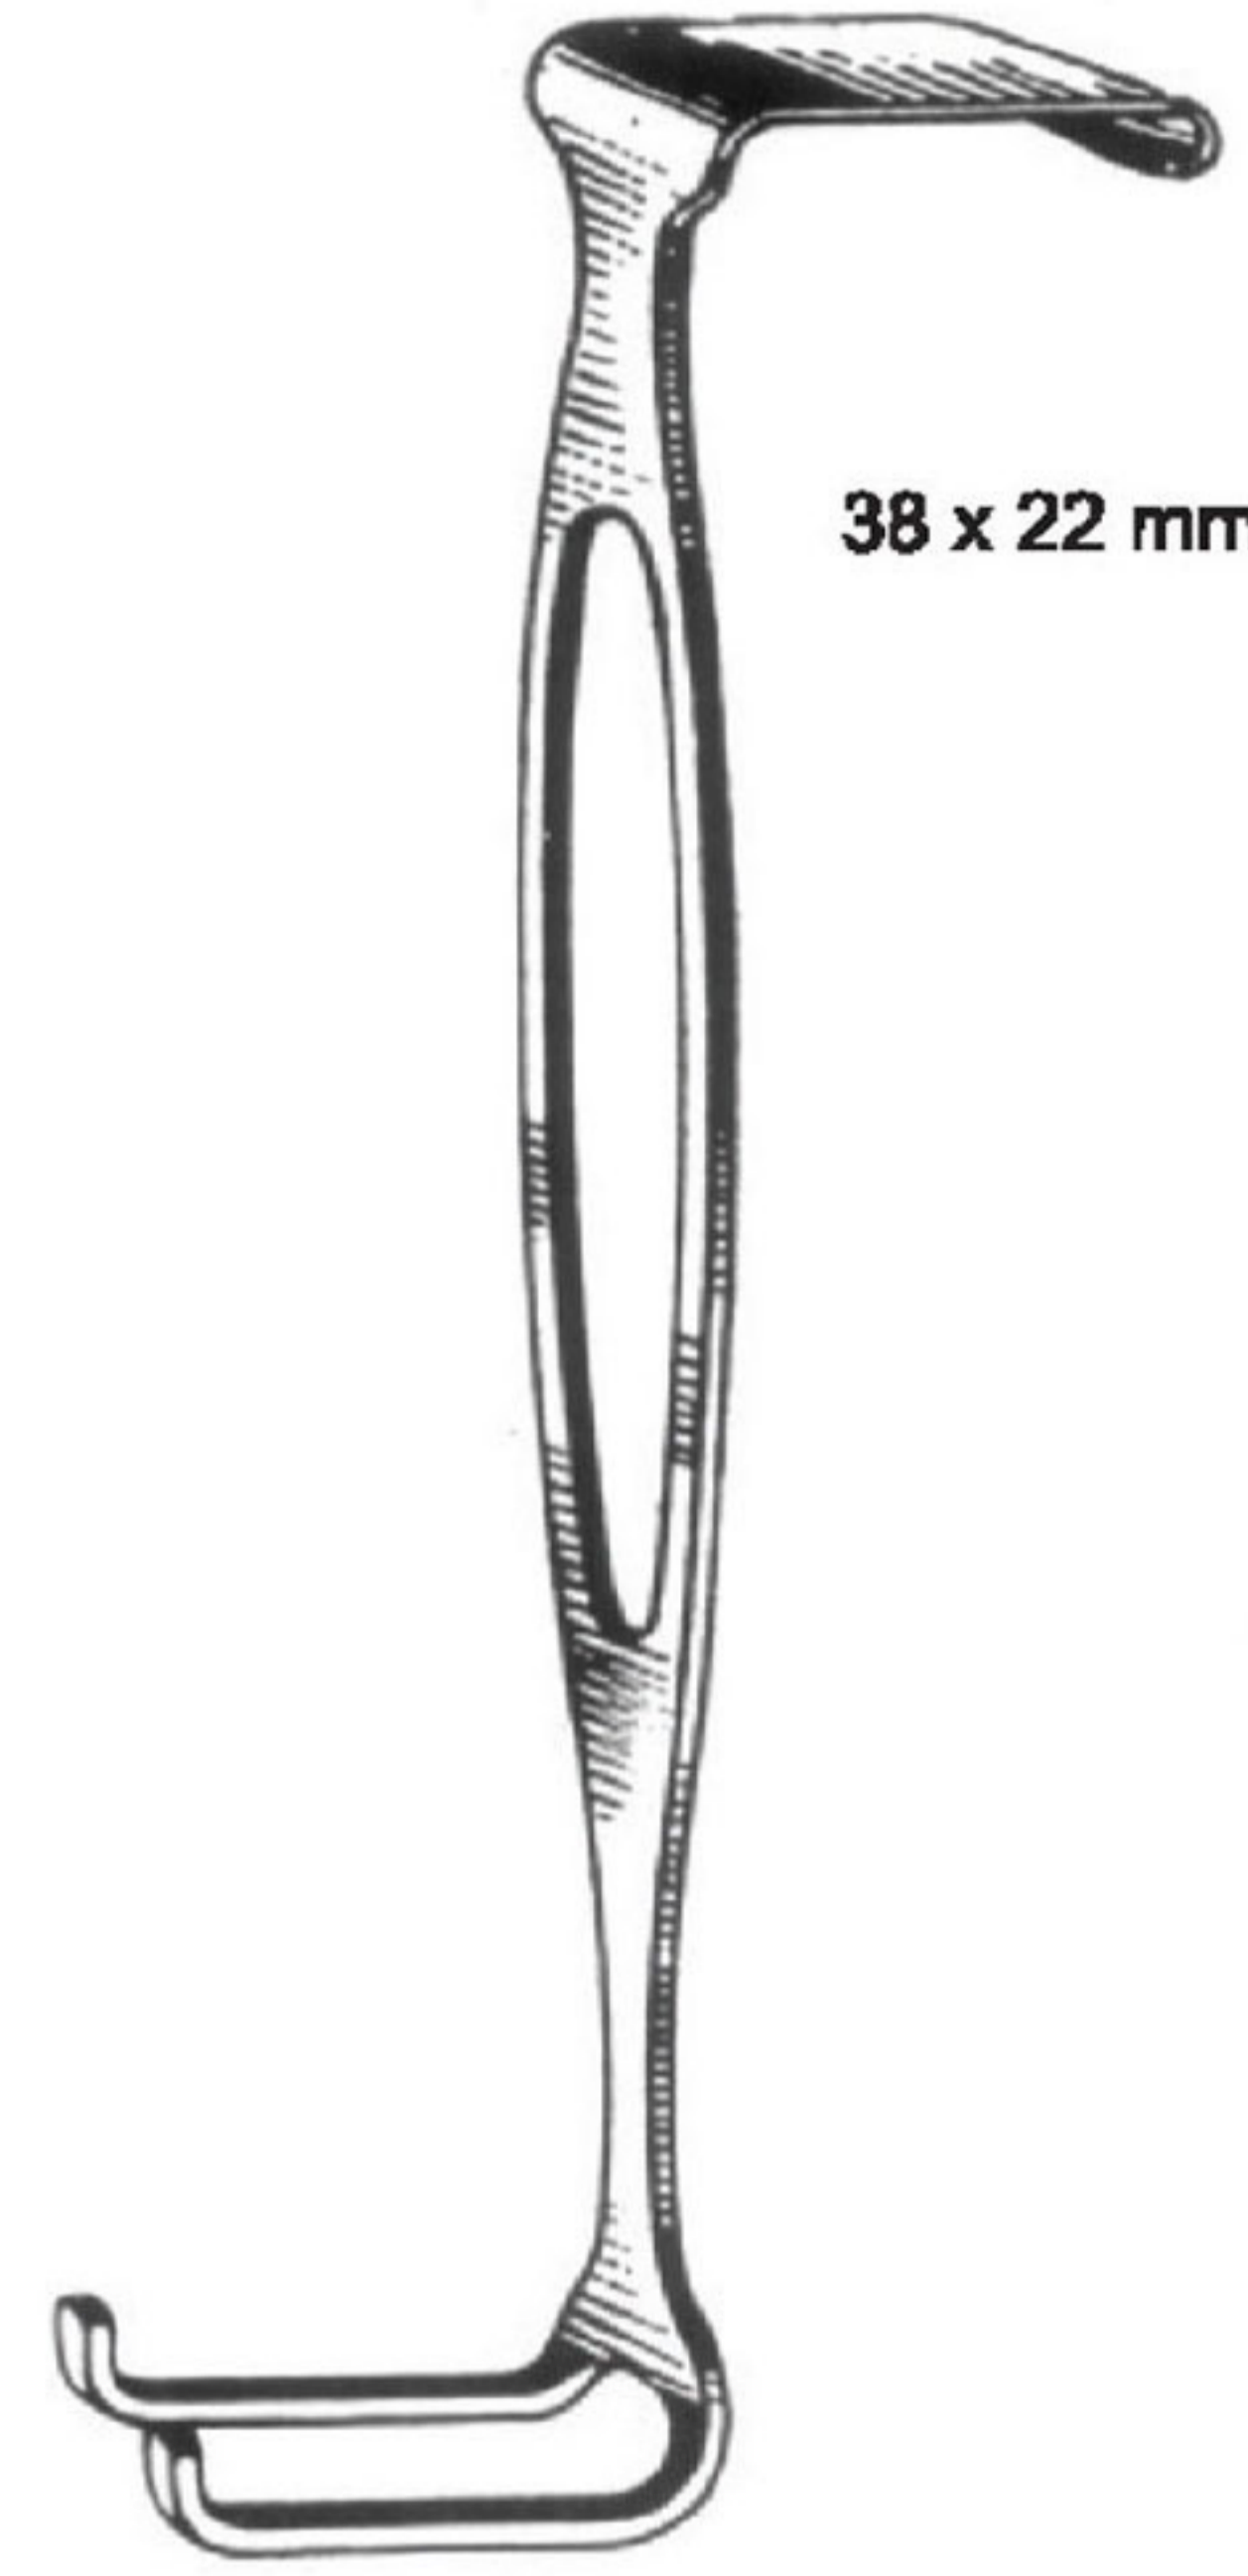

16 x 5 mm

CANNY RYALL
OI 16-4378-15 15mm
OI 16-4378-20 20mm
OI 16-4378-25 25mm
OI 16-4378-30 30mm

CANNY RYALL
OI 16-4379-1717 cm/6 3/4"

CANNY RYALL
OI 16-4380-1717 cm/6 3/4"

38 x 22 mm

CZERNEY
OI 16-4381-1717 cm/6 3/4"

OI 16-4382-23

OI 16-4383-23

Sharp

OI 16-4384-23

23 cm/9"