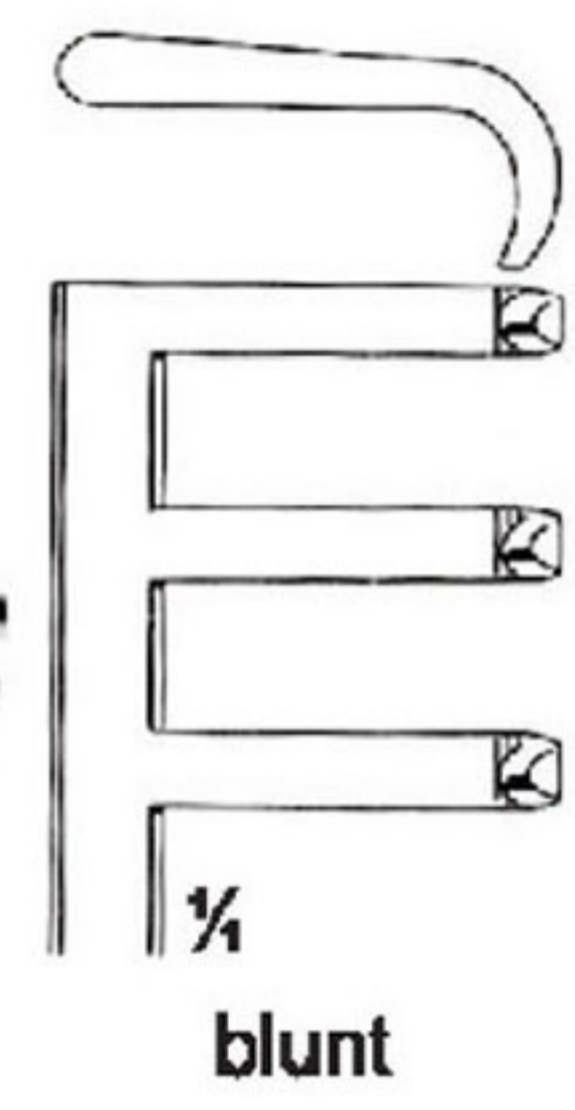

RETRACTORS

Retractors ● EN
Wundhaken ● DE
Separadores ● ES

OI 16-4604-13 **sharp**
OI 16-4605-13 **blunt**
13.5 cm/5 1/8"

OI 16-4606-13 **semi sharp**
13.5 cm/5 1/8"

OI 16-4607-10 **sharp**
OI 16-4608-10 **blunt**
10.5 cm/4 1/8"

OI 16-4609-13 **13 cm/5 1/8" sharp**
OI 16-4610-13 **13 cm/5 1/8" blunt**
OI 16-4611-16 **16.5 cm/6 1/2" sharp**
OI 16-4512-16 **16.5 cm/6 1/2" blunt**

OI 16-4613-13 **sharp**
OI 16-4614-13 **blunt**
13 cm/5 1/8"

OI 16-4615-13 **sharp**
OI 16-4616-13 **blunt**
13 cm/5 1/8"

OI 16-4617-10
10.5 cm/4 1/8"

OI 16-4618-10
10.5 cm/4 1/8"

OI 16-4619-13
13.5 cm/5 3/8"

Measurements of Retractors : Depth x Width