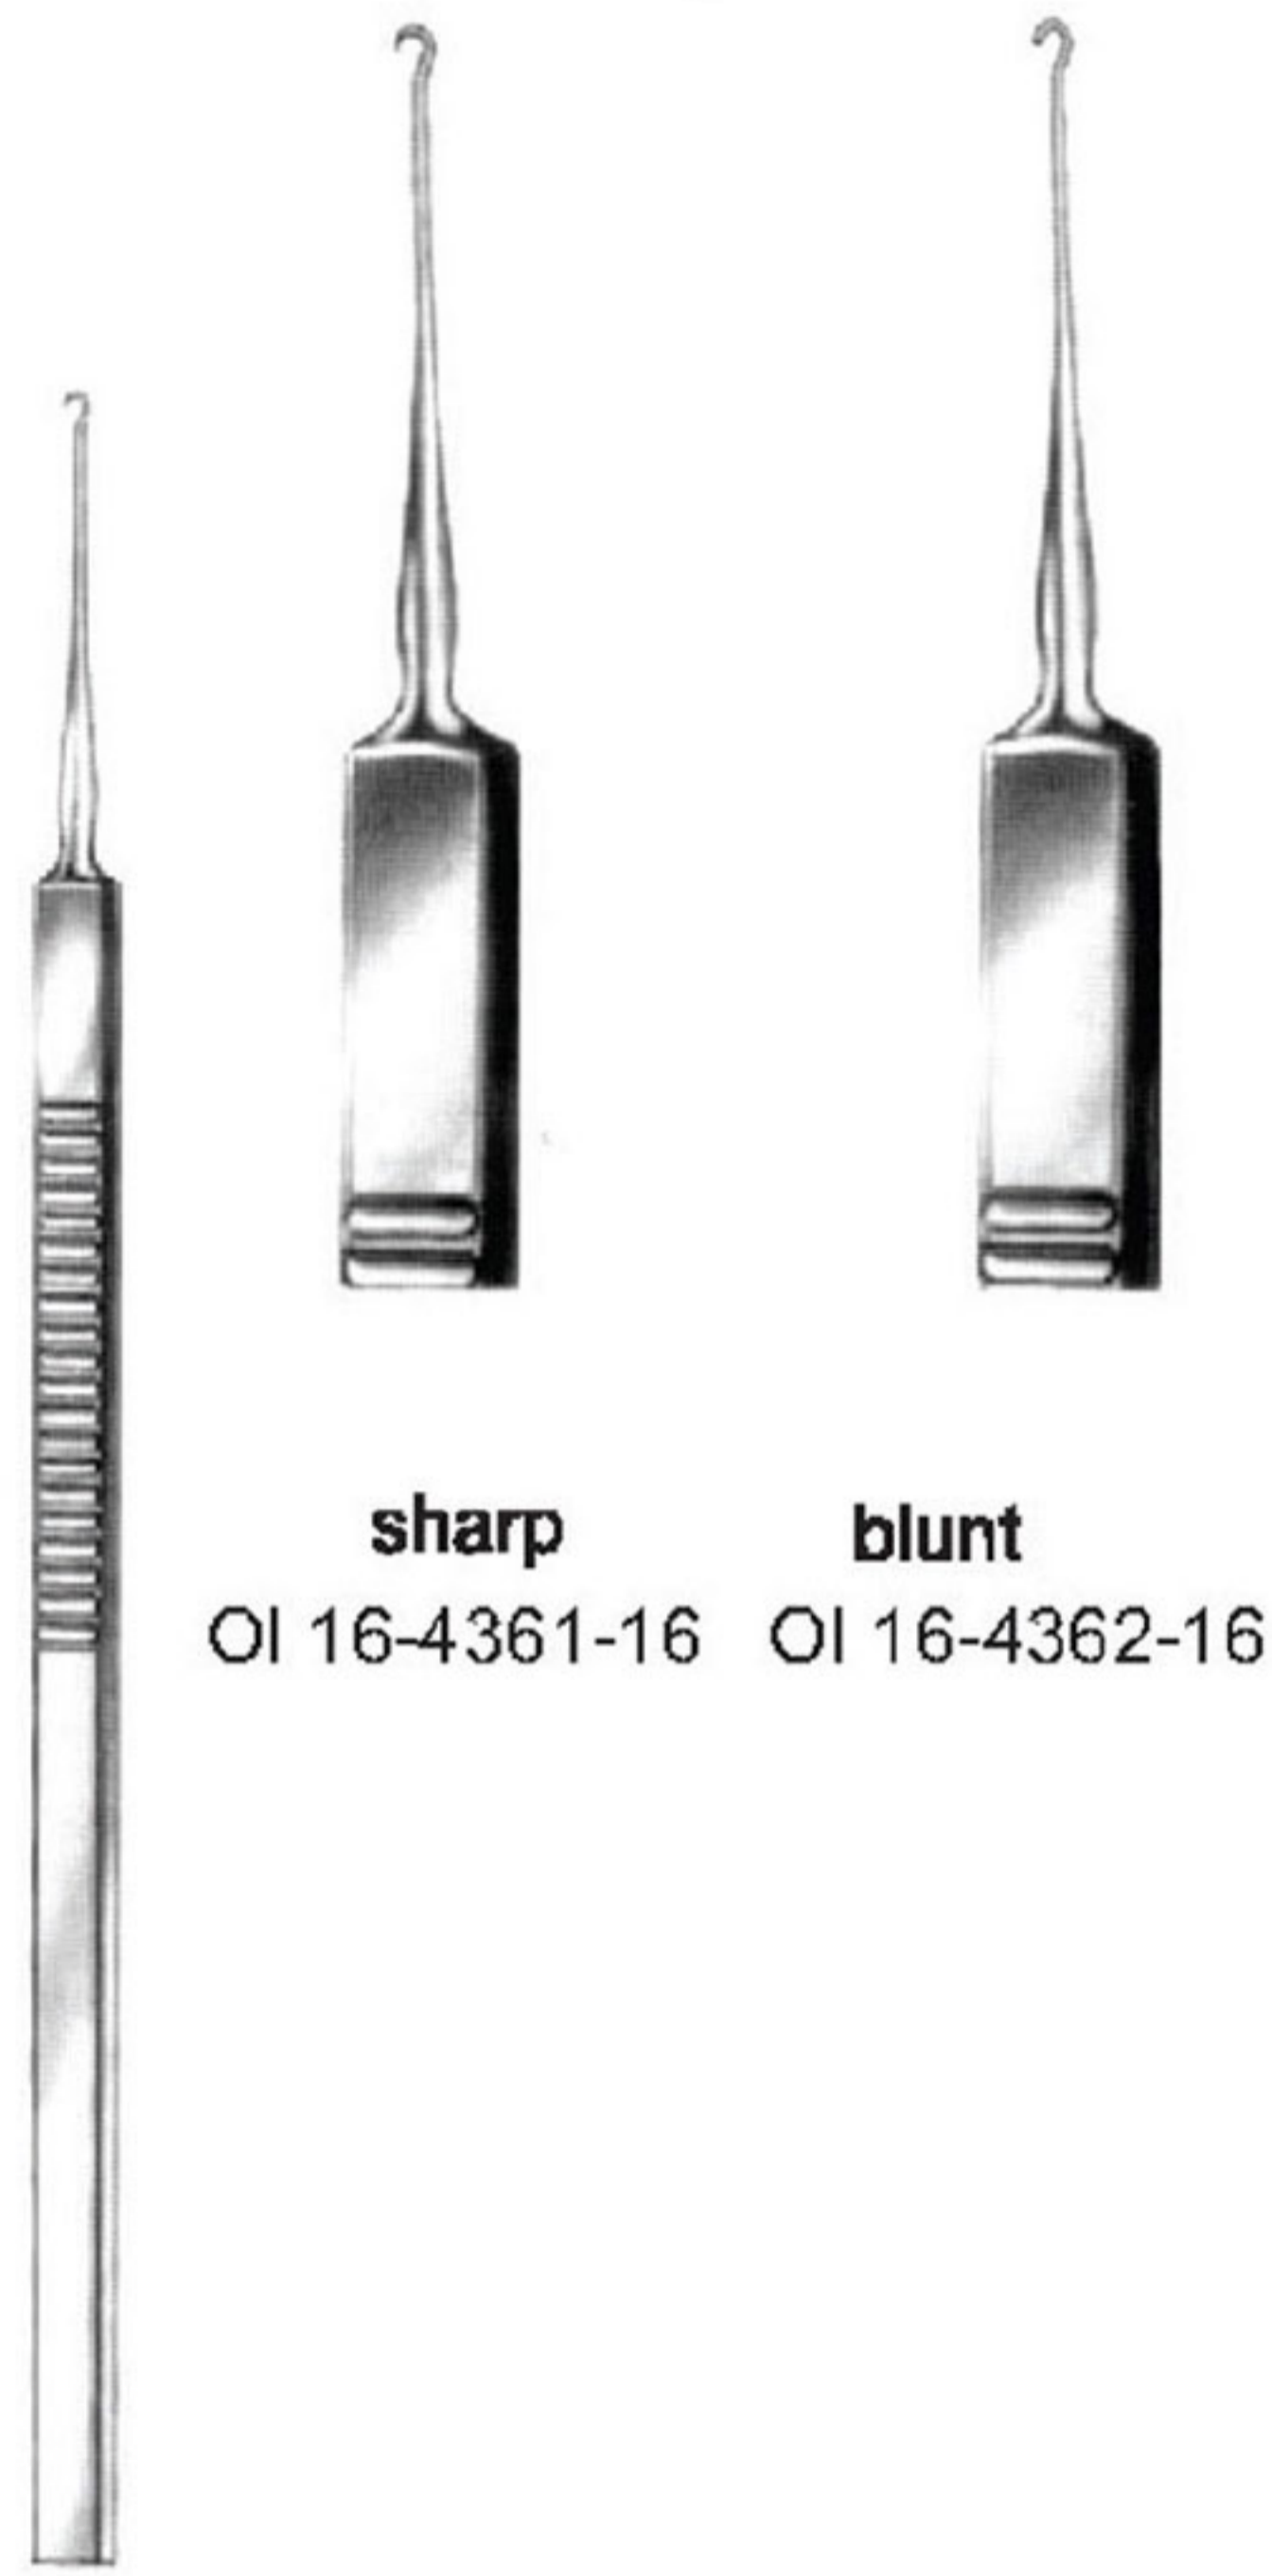

RETRACTORS

Retractors ● EN
Wundhaken ● DE
Separadores ● ES

sharp
OI 16-4361-16

blunt
OI 16-4362-16

GRAEFE
16 cm/6 1/4"