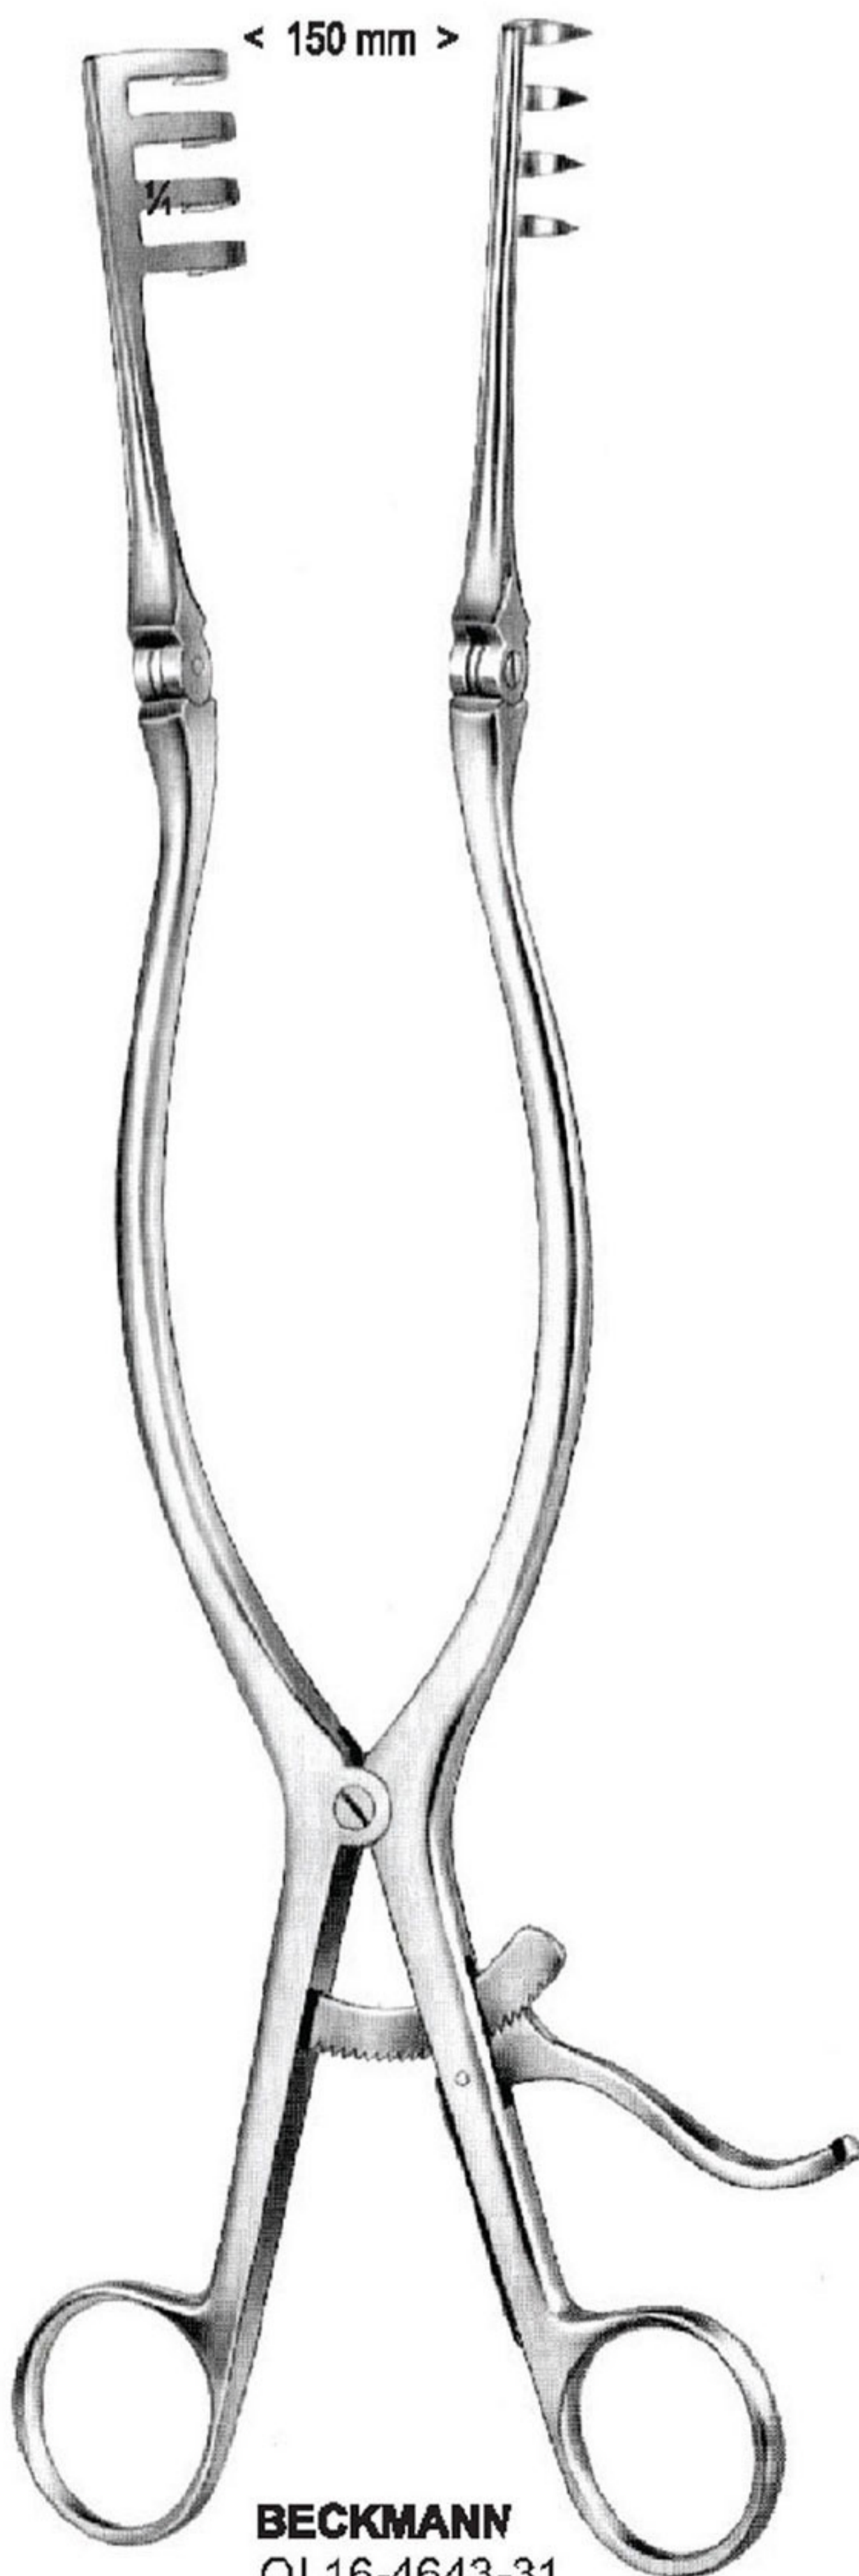

RETRACTORS

Retractors ● EN
Wundhaken ● DE
Separadores ● ES

BECKMANN
OI 16-4643-31
31 cm/12 1/4"
4 : 4
sharp