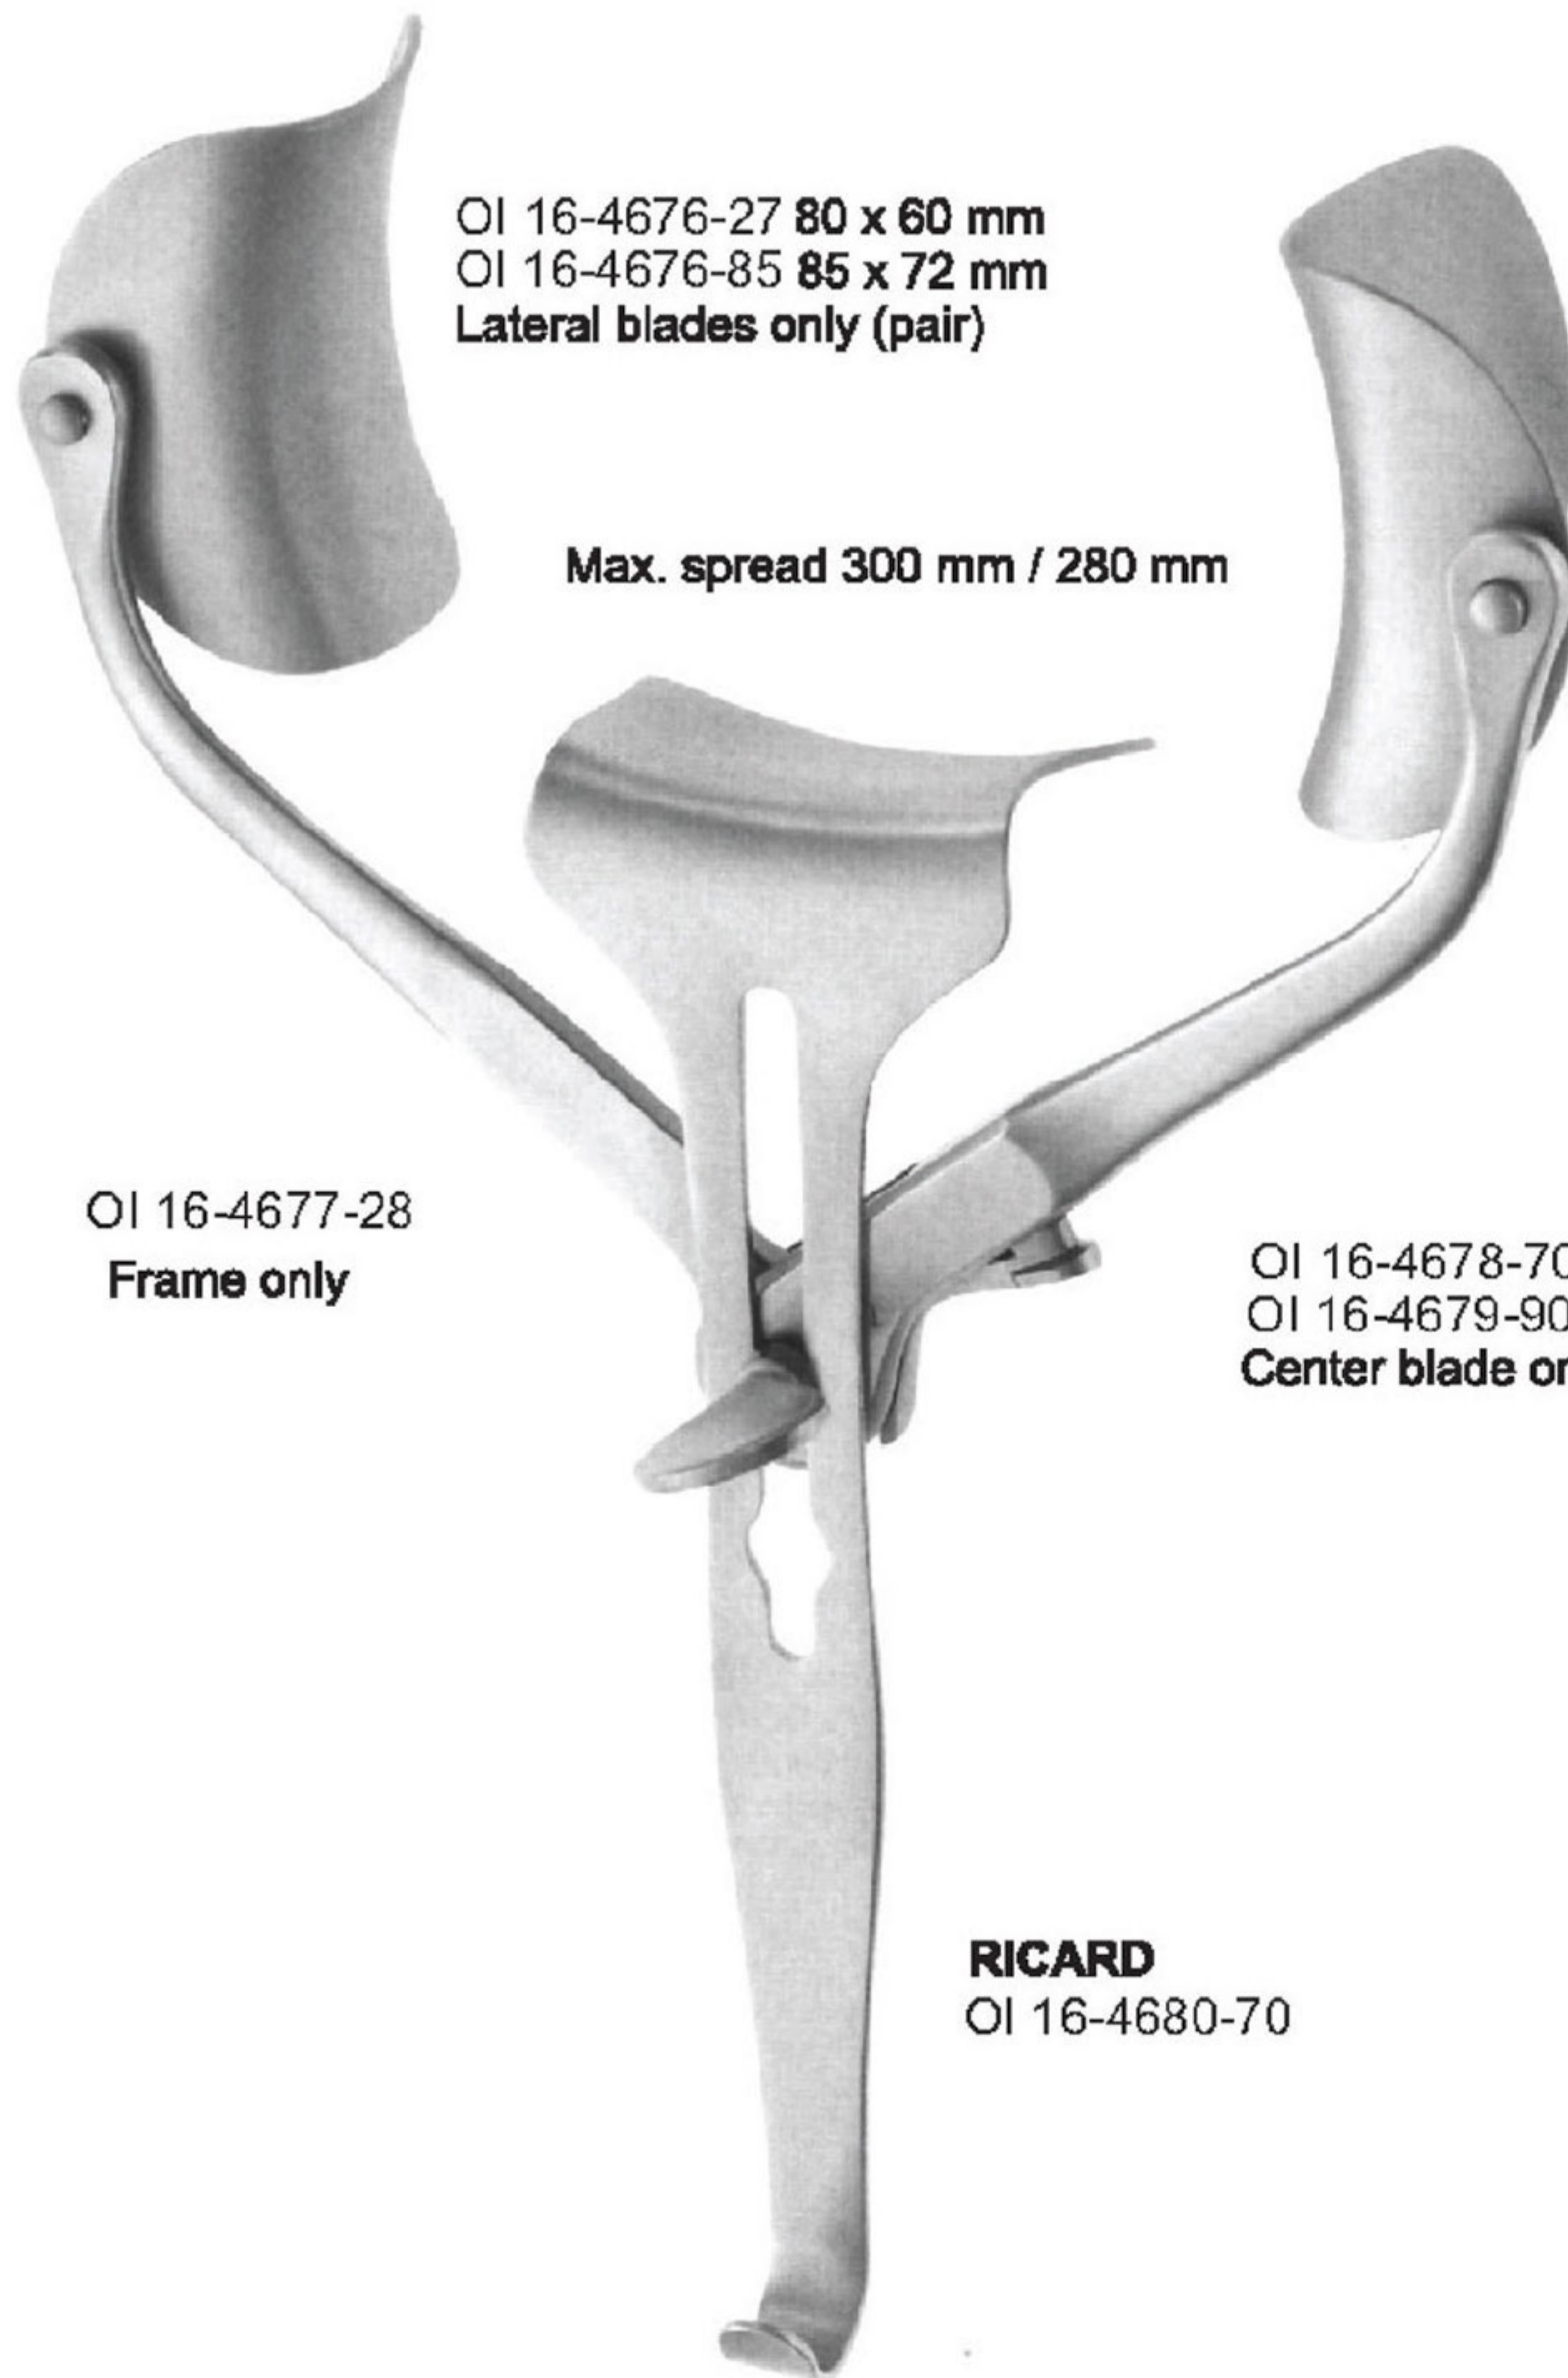

OI 16-4676-27 80 x 60 mm
OI 16-4676-85 85 x 72 mm
Lateral blades only (pair)

Max. spread 300 mm / 280 mm

OI 16-4677-28
Frame only

OI 16-4678-70 70 x 55 mm
OI 16-4679-90 90 x 80 mm
Center blade only

RICARD
OI 16-4680-70

ROBIN-MASSE
OI 16-4675-64

Measurements of retractors: Depth x Width