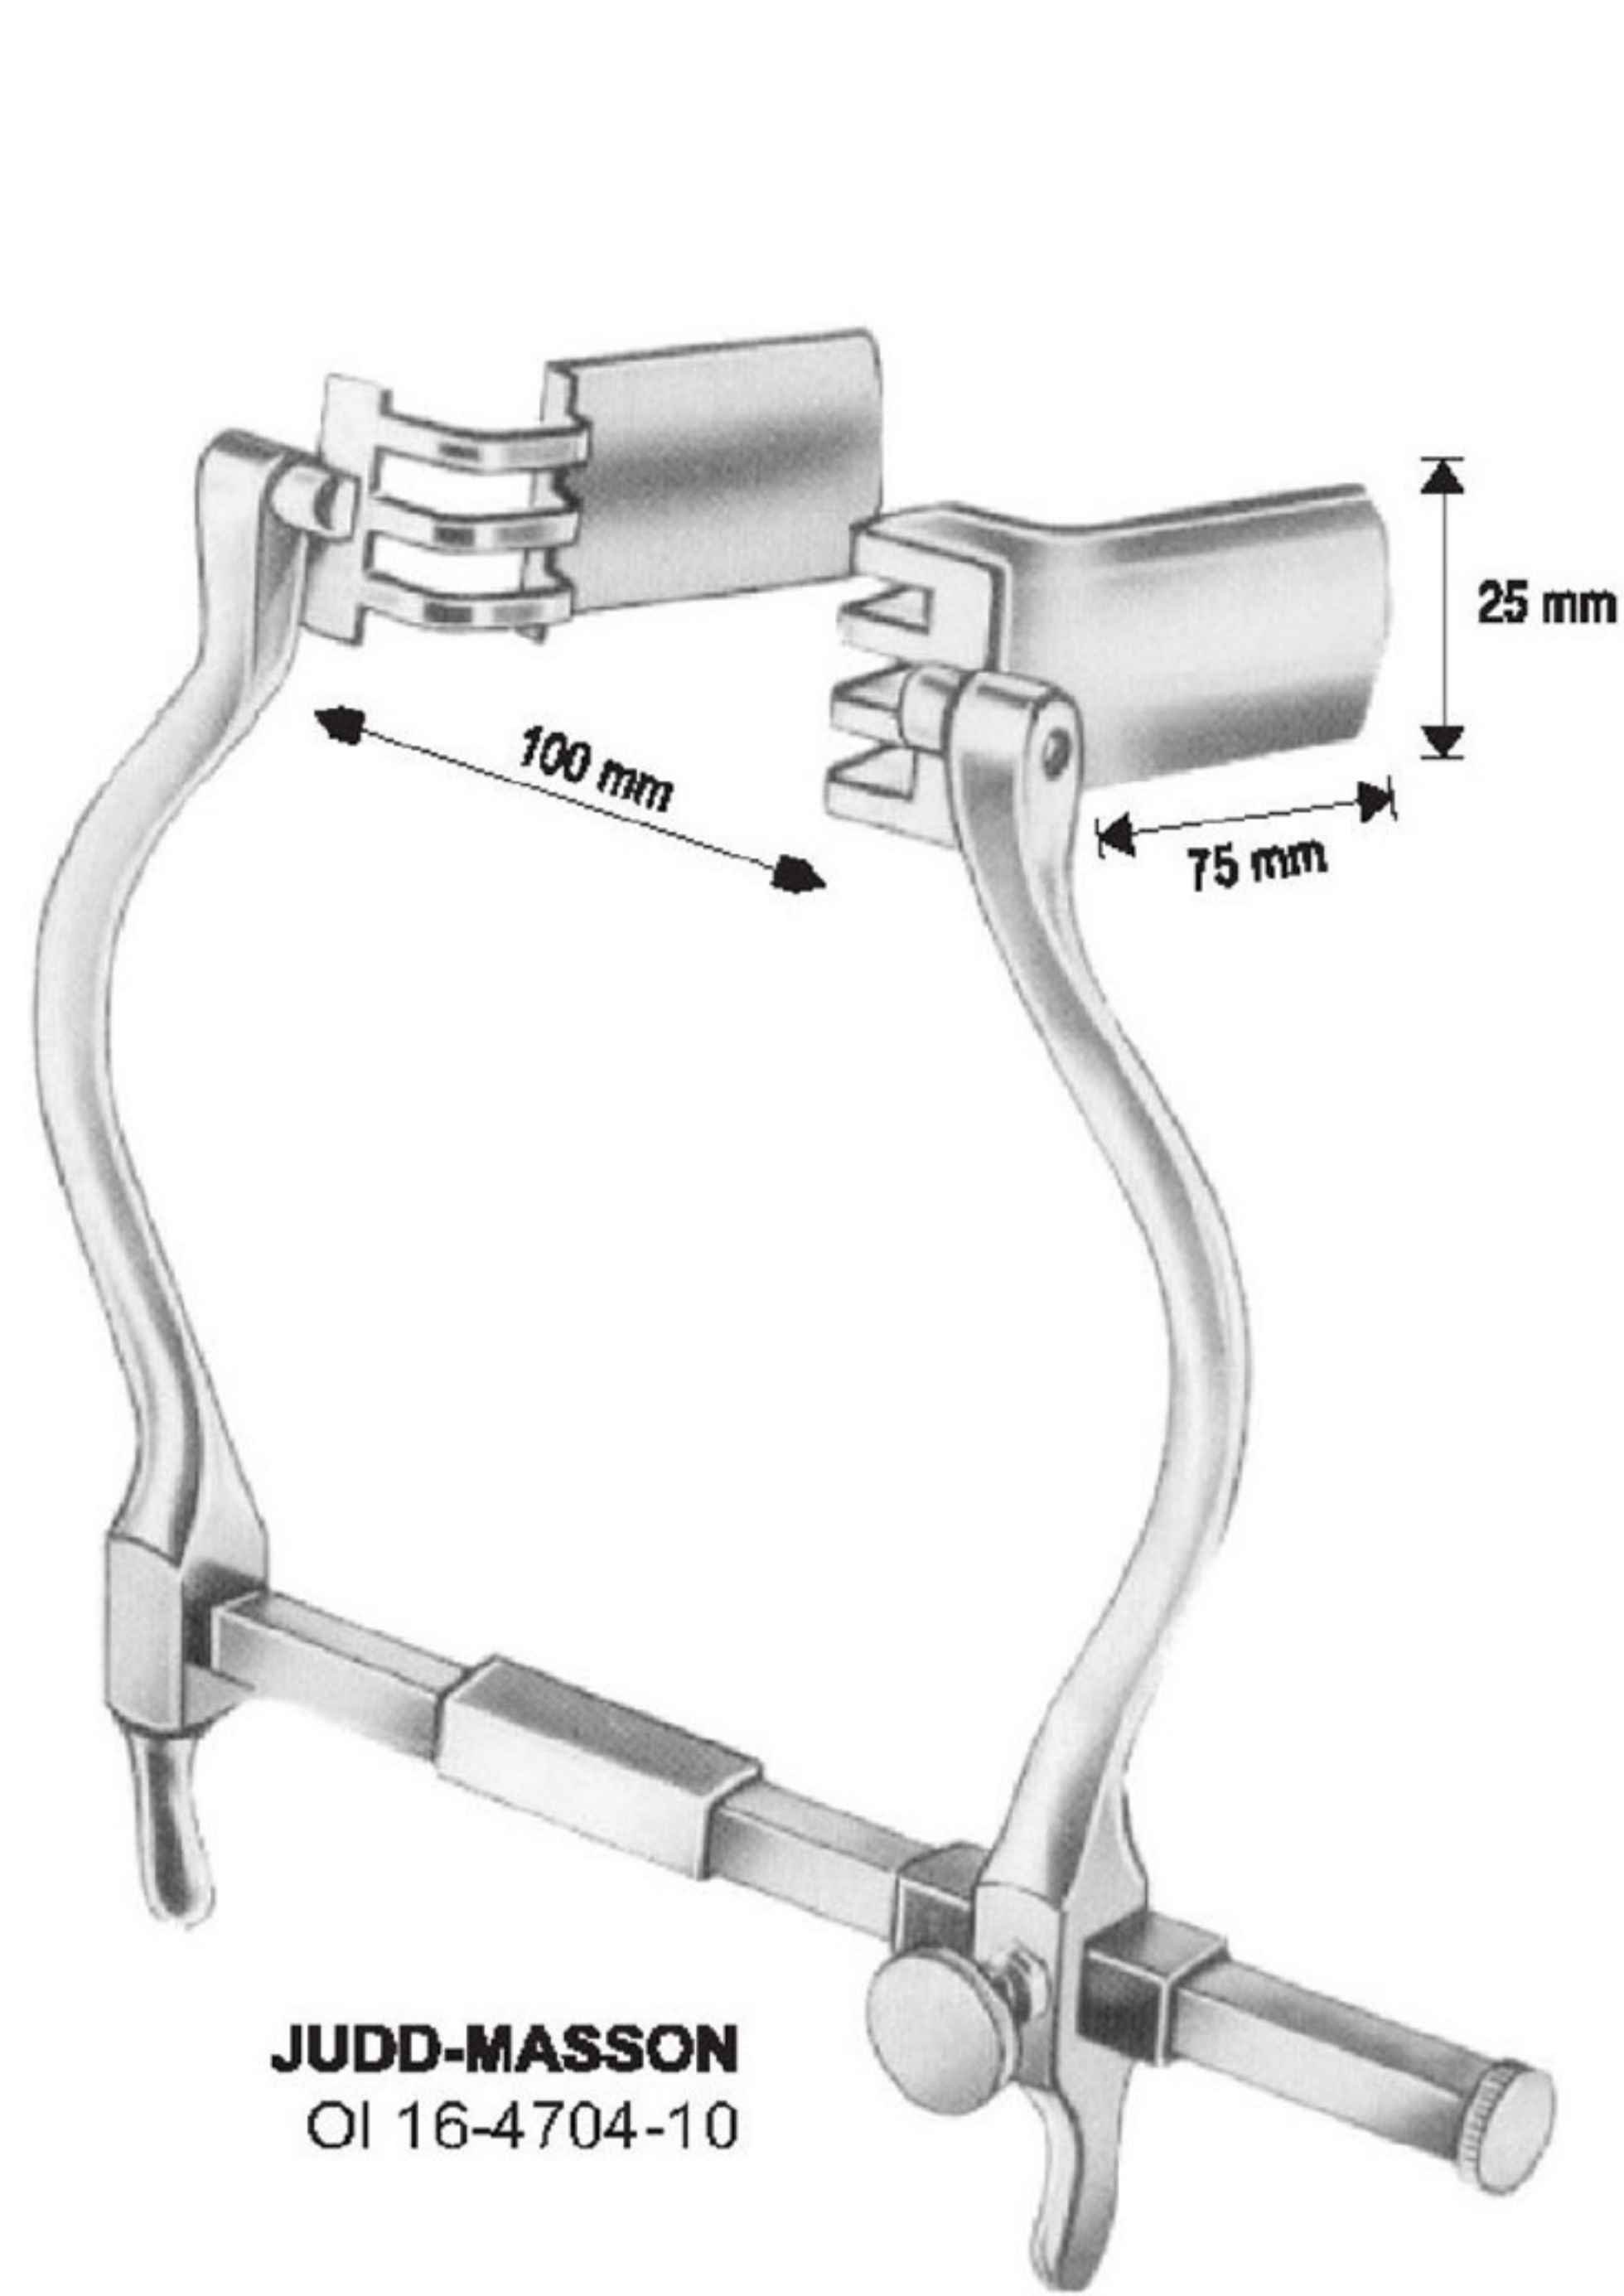

1. **DOYEN**
   OI 16-4707-55 55 x 95 mm
   OI 16-4708-55 55 x 105 mm
   OI 16-4709-55 55 x 115 mm
   OI 16-4710-55 55 x 125 mm

Measurements of retractors: Depth x Width