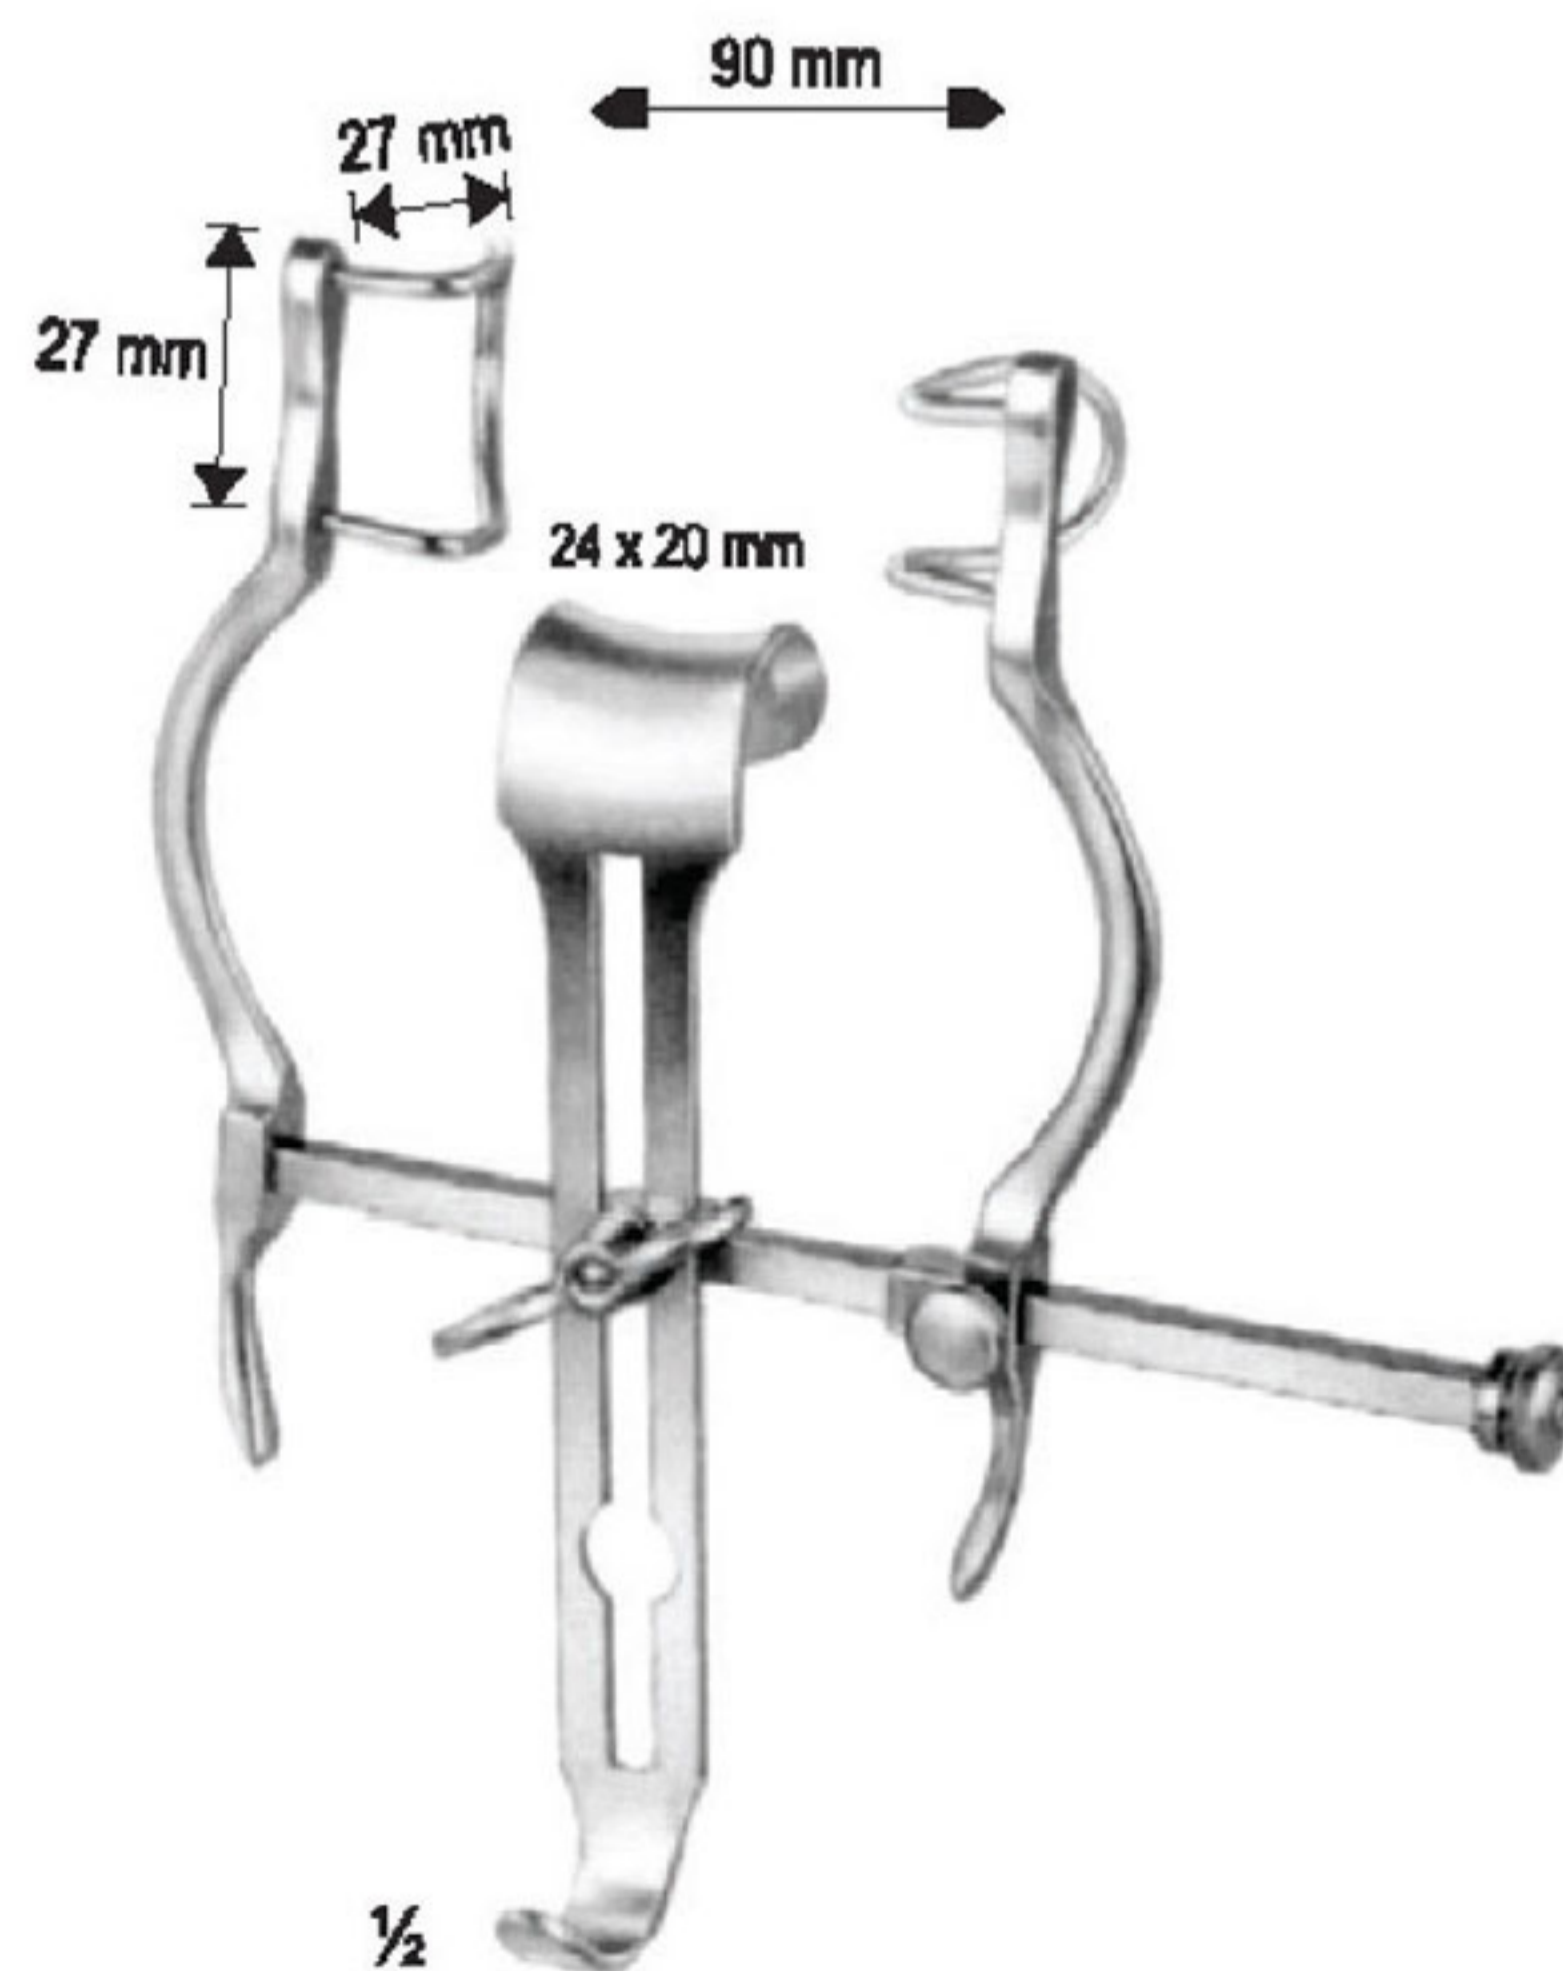

GOSSET-BABY
 OI 16-4685-12
 12.5 cm/4 7/8"

GOSSET
 OI 16-4686-12

GOSSET
 OI 16-4687-16
 16.5 cm/6 1/2"

GOSSET
 OI 16-4688-18
 18.5cm/7 1/4"

BALFOUR-BABY
 OI 16-4689-12
 12.5cm/4 7/8"

BALFOUR
 OI 16-4690-20
 20cm/7 7/8"

Measurements of retractors: Depth x Width

OI 16-4691-50 50 x 98 mm

OI 16-4693-35 35 x 105 mm

OI 16-4692-94 94 x 83 mm

OI 16-4694-57 57 x 45 mm

OI 16-4695-57 57 x 45 mm

SEMM

- OI 16-4648-57
- Complete**
- 1 x OI 16-4698-57
- 2 x OI 16-4699-57
- 1 x OI 16-4700-57
- 1 x OI 16-4701-57
- 1 x OI 16-4702-57
- 1 x OI 16-4703-57

OI 16-4696-25
 275 x 250 mm
 Frame only

OI 16-4697-54 54 x 50 mm

Measurements of retractors: Depth x Width

- DOYEN**
 OI 16-4707-55 55 x 95 mm
 OI 16-4708-55 55 x 105 mm
 OI 16-4709-55 55 x 115 mm
 OI 16-4710-55 55 x 125 mm