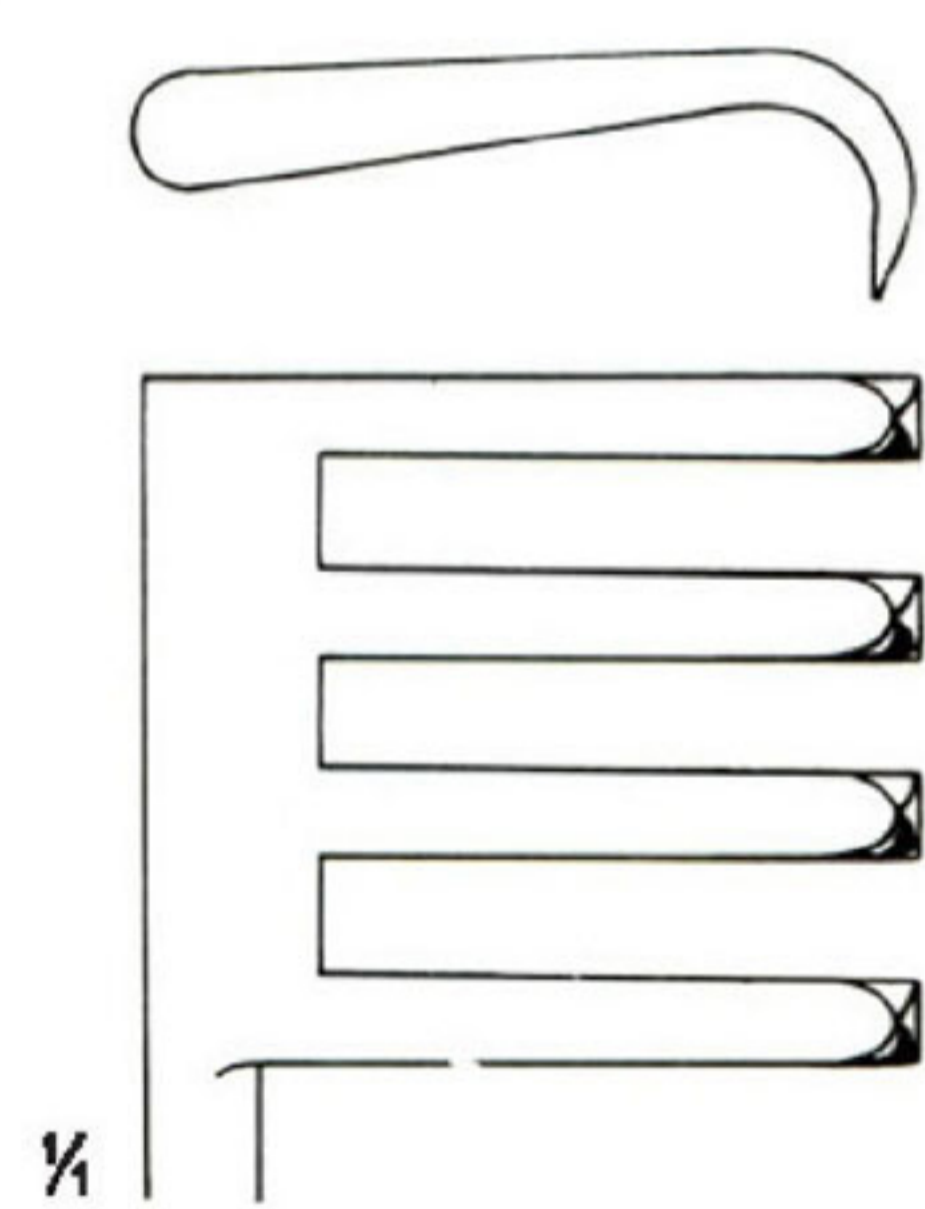

sharp
3 : 4 teeth
OI 16-4623-26
26 cm / 10 1/4"