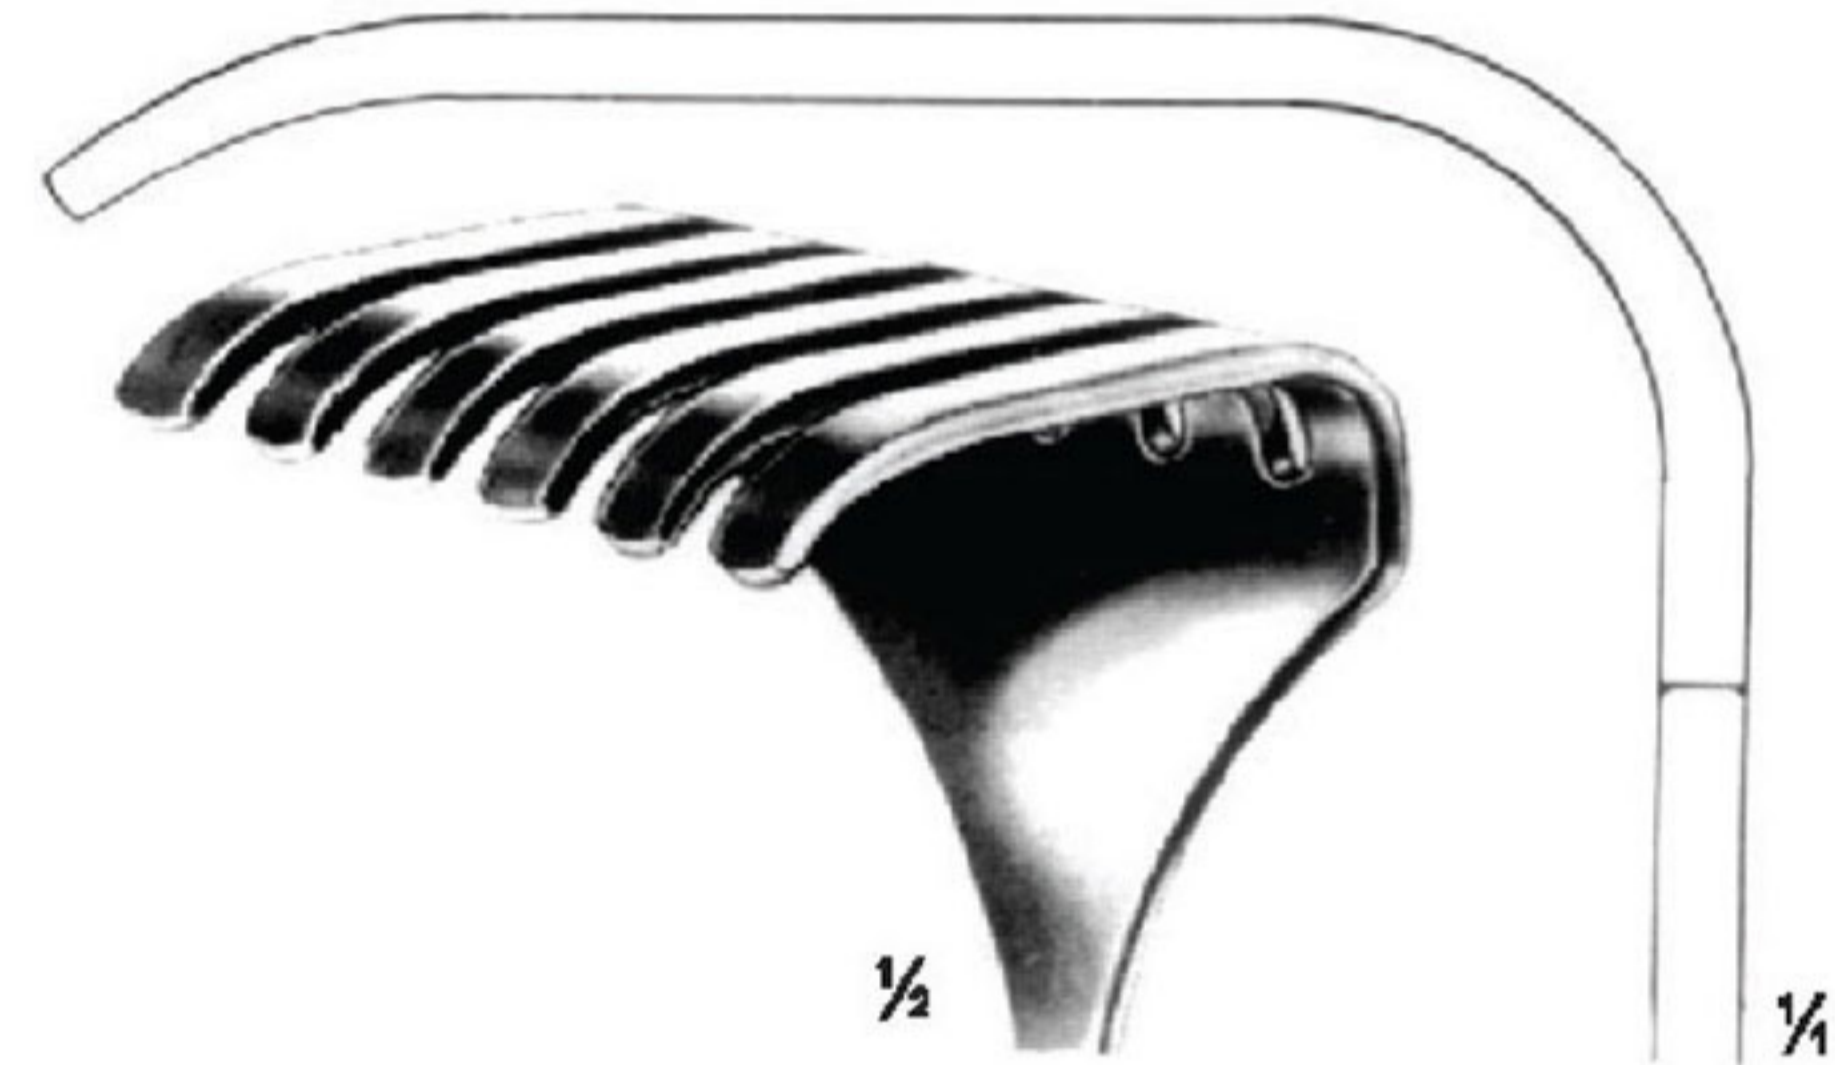

Measurements of retractors: Depth x Width