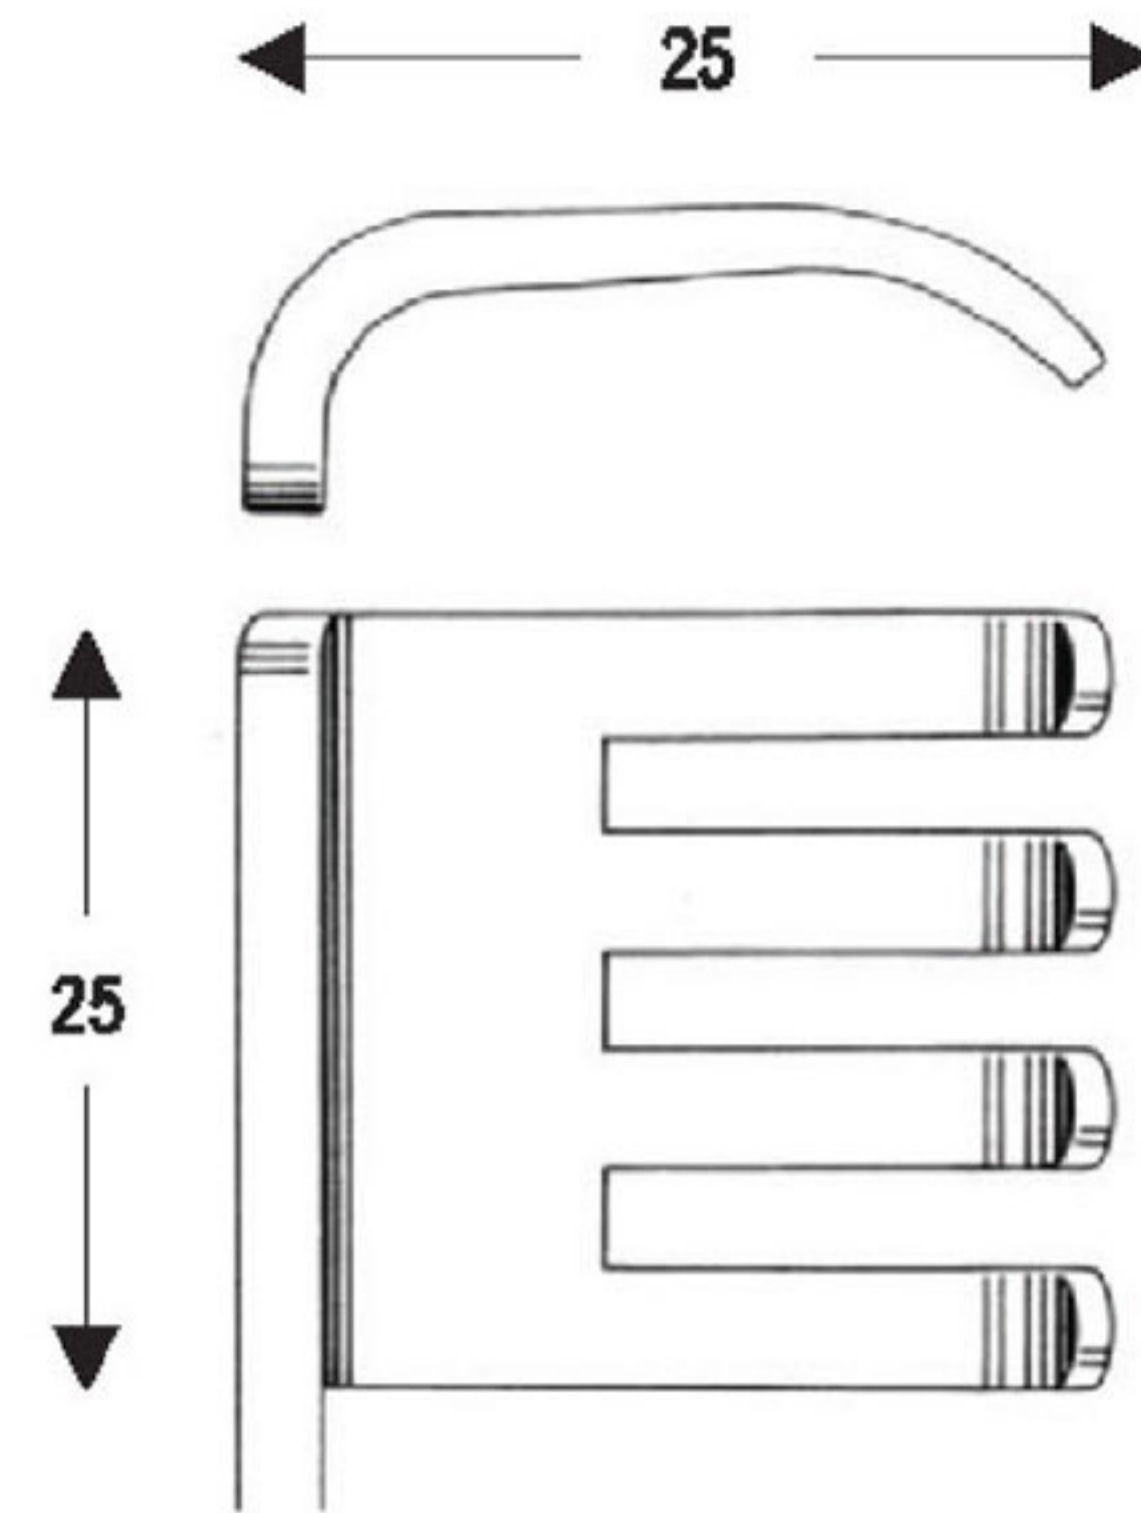

OI 16-4646-30
blunt