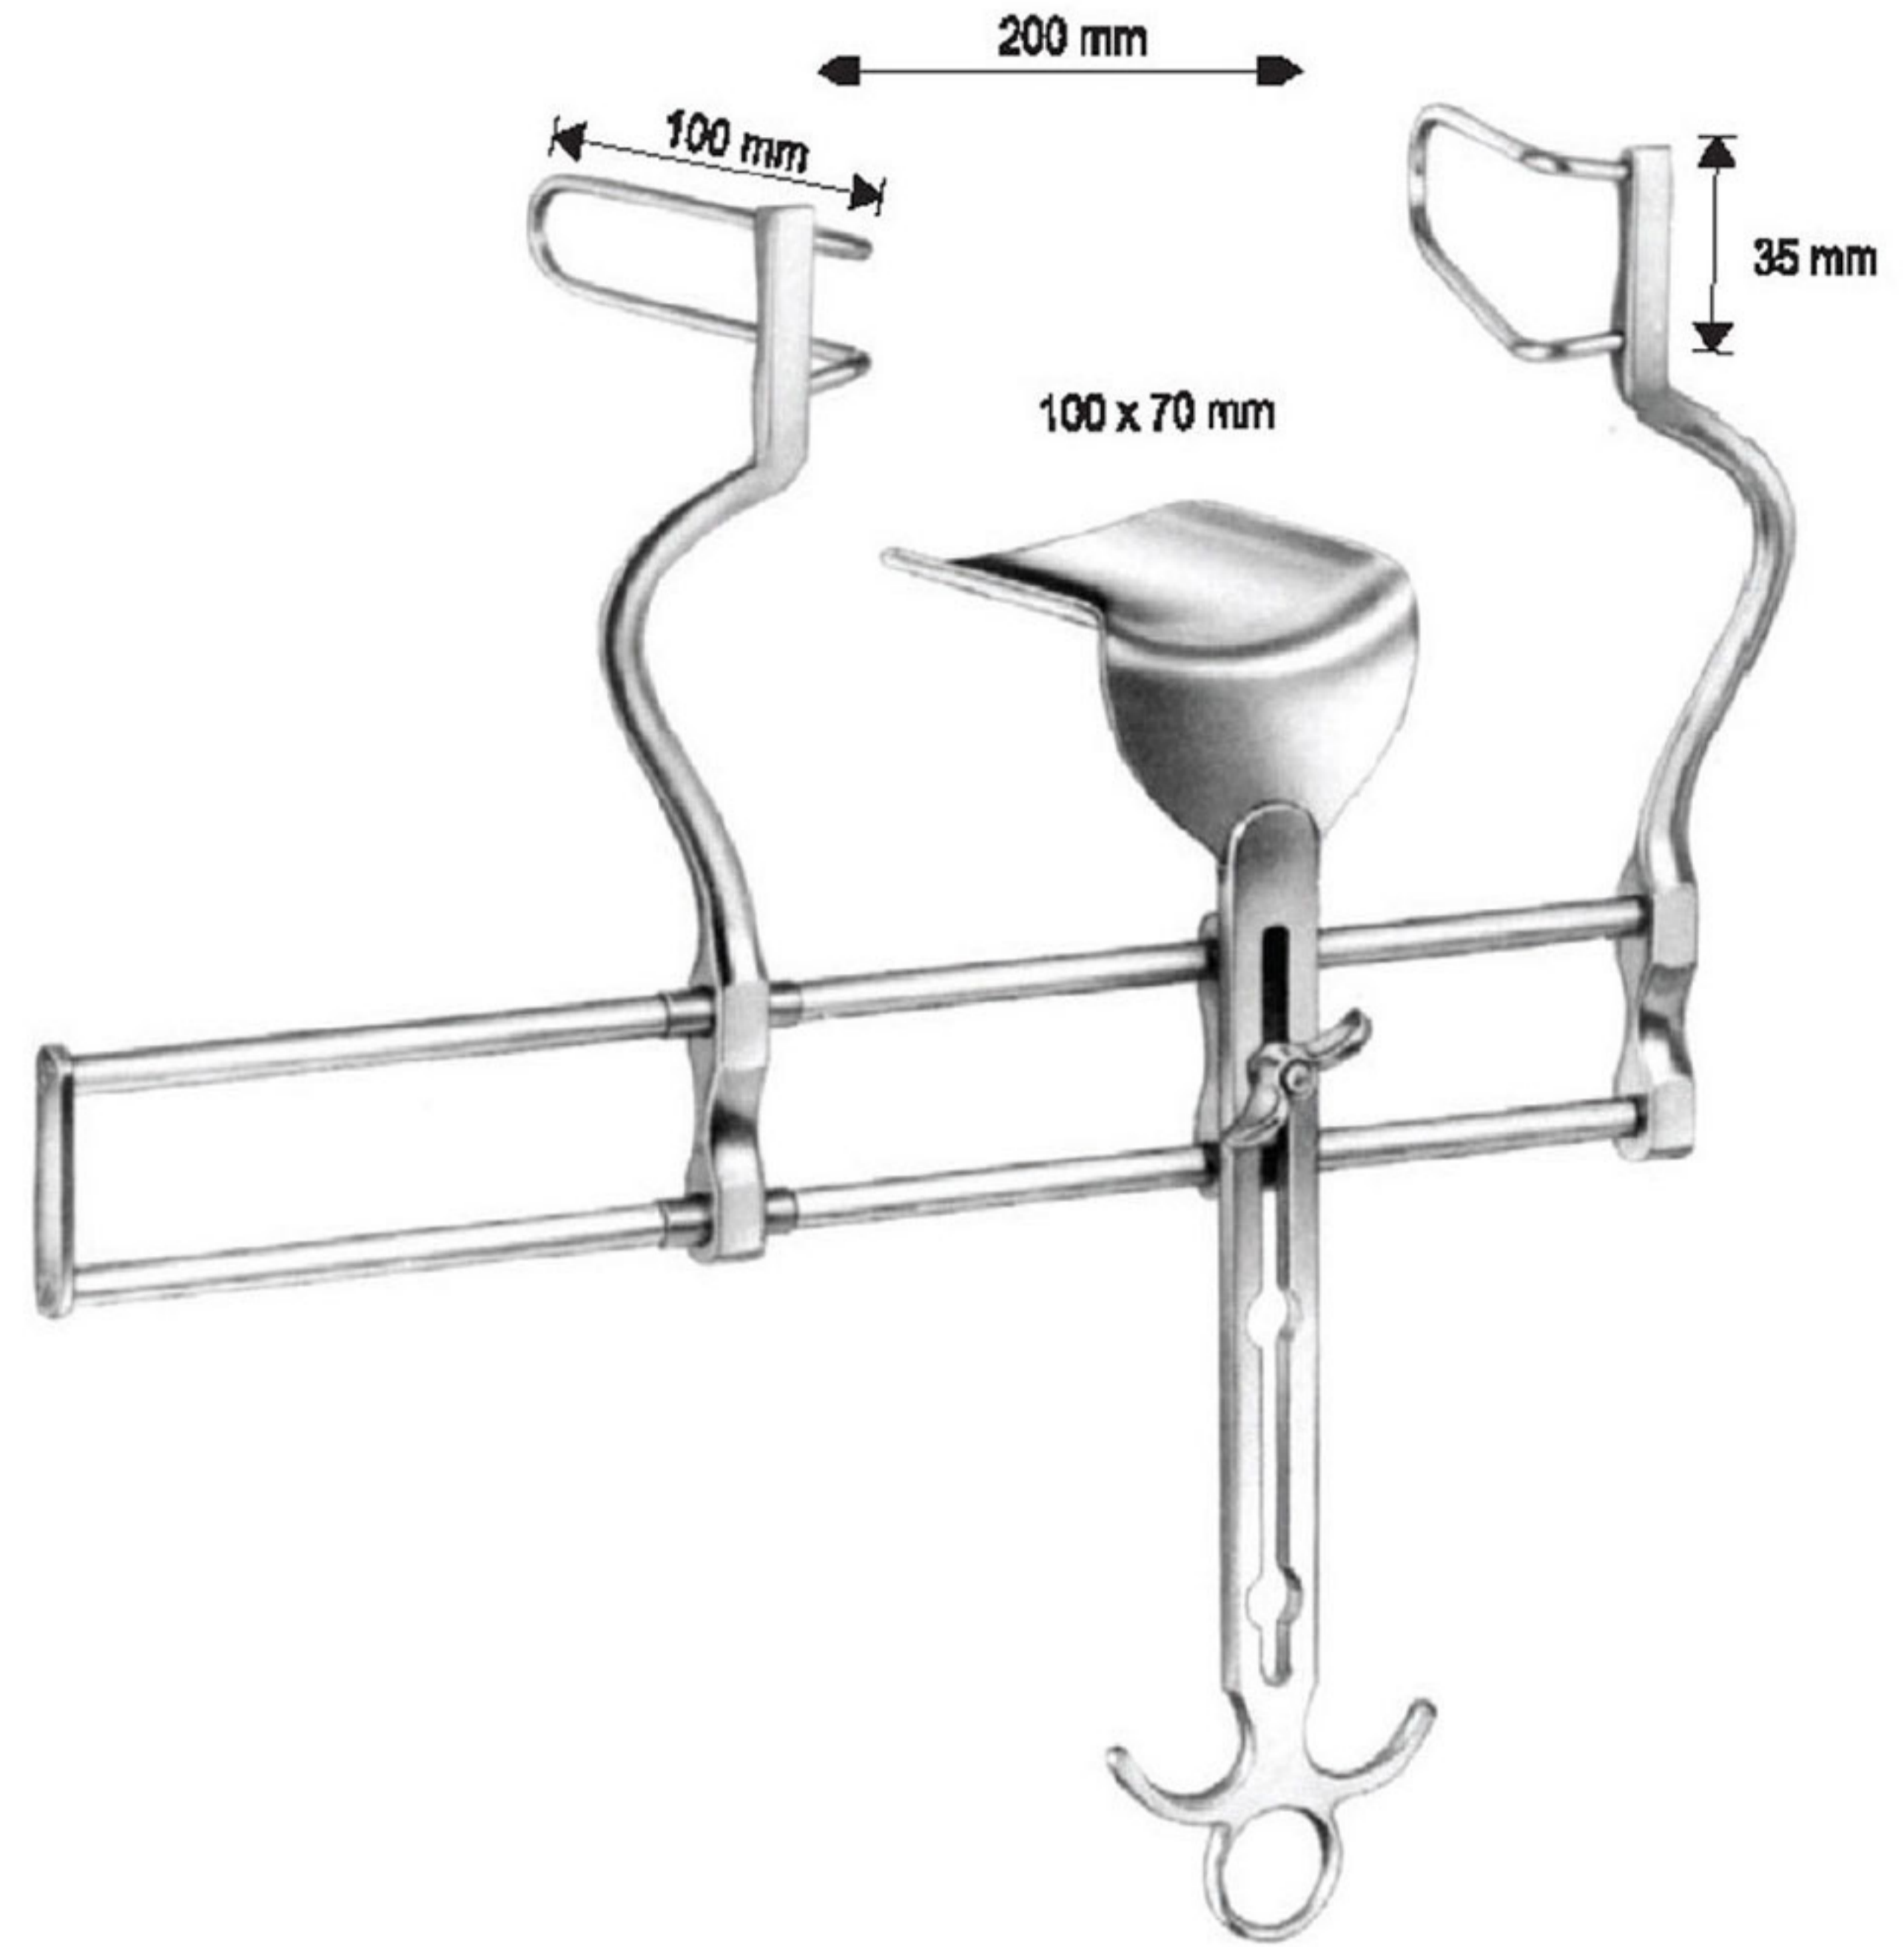

Max. spread 300 mm / 280 mm

OI 16-4677-28
 Frame only

OI 16-4678-70 70 x 55 mm
 OI 16-4679-90 90 x 80 mm
 Center blade only

RICARD
 OI 16-4680-70

ROBIN-MASSE
 OI 16-4675-64

Measurements of retractors: Depth x Width

BALFOUR
 OI 16-4681-20
 20 cm / 7 7/8"

BALFOUR
 OI 16-4682-20

BALFOUR
 OI 16-4683-00

Centre Blade only

BALFOUR
 OI 16-4684-45 = 45 X 80 mm
 OI 16-4684-70 = 70 X 85 mm
 OI 16-4684-80 = 80 X 90 mm

Measurements of retractors: Depth x Width