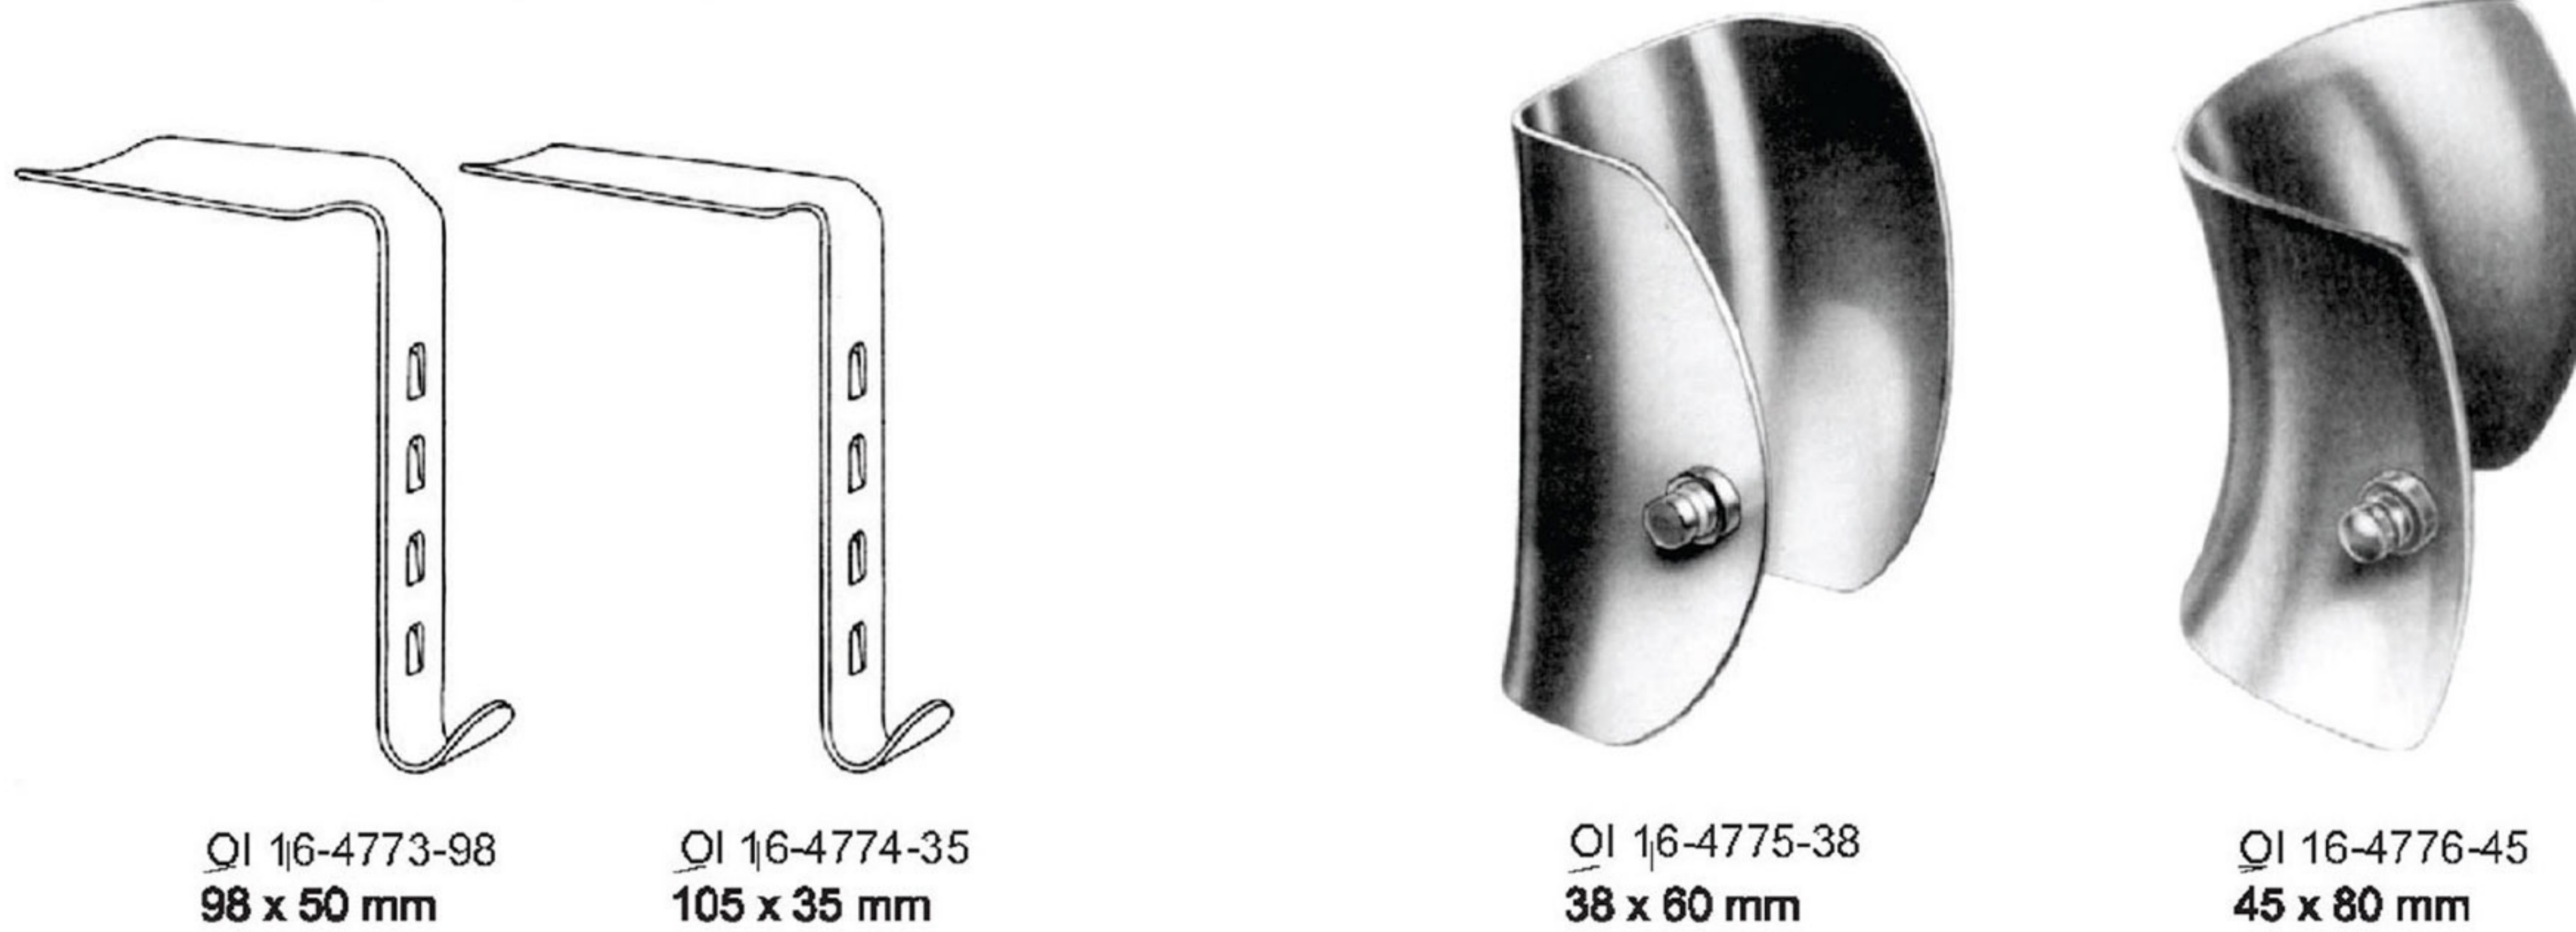

Intestinal and bladder

OI 16-4773-98
98 x 50 mm

OI 16-4774-35
105 x 35 mm

OI 16-4775-38
38 x 60 mm

OI 16-4776-45
45 x 80 mm