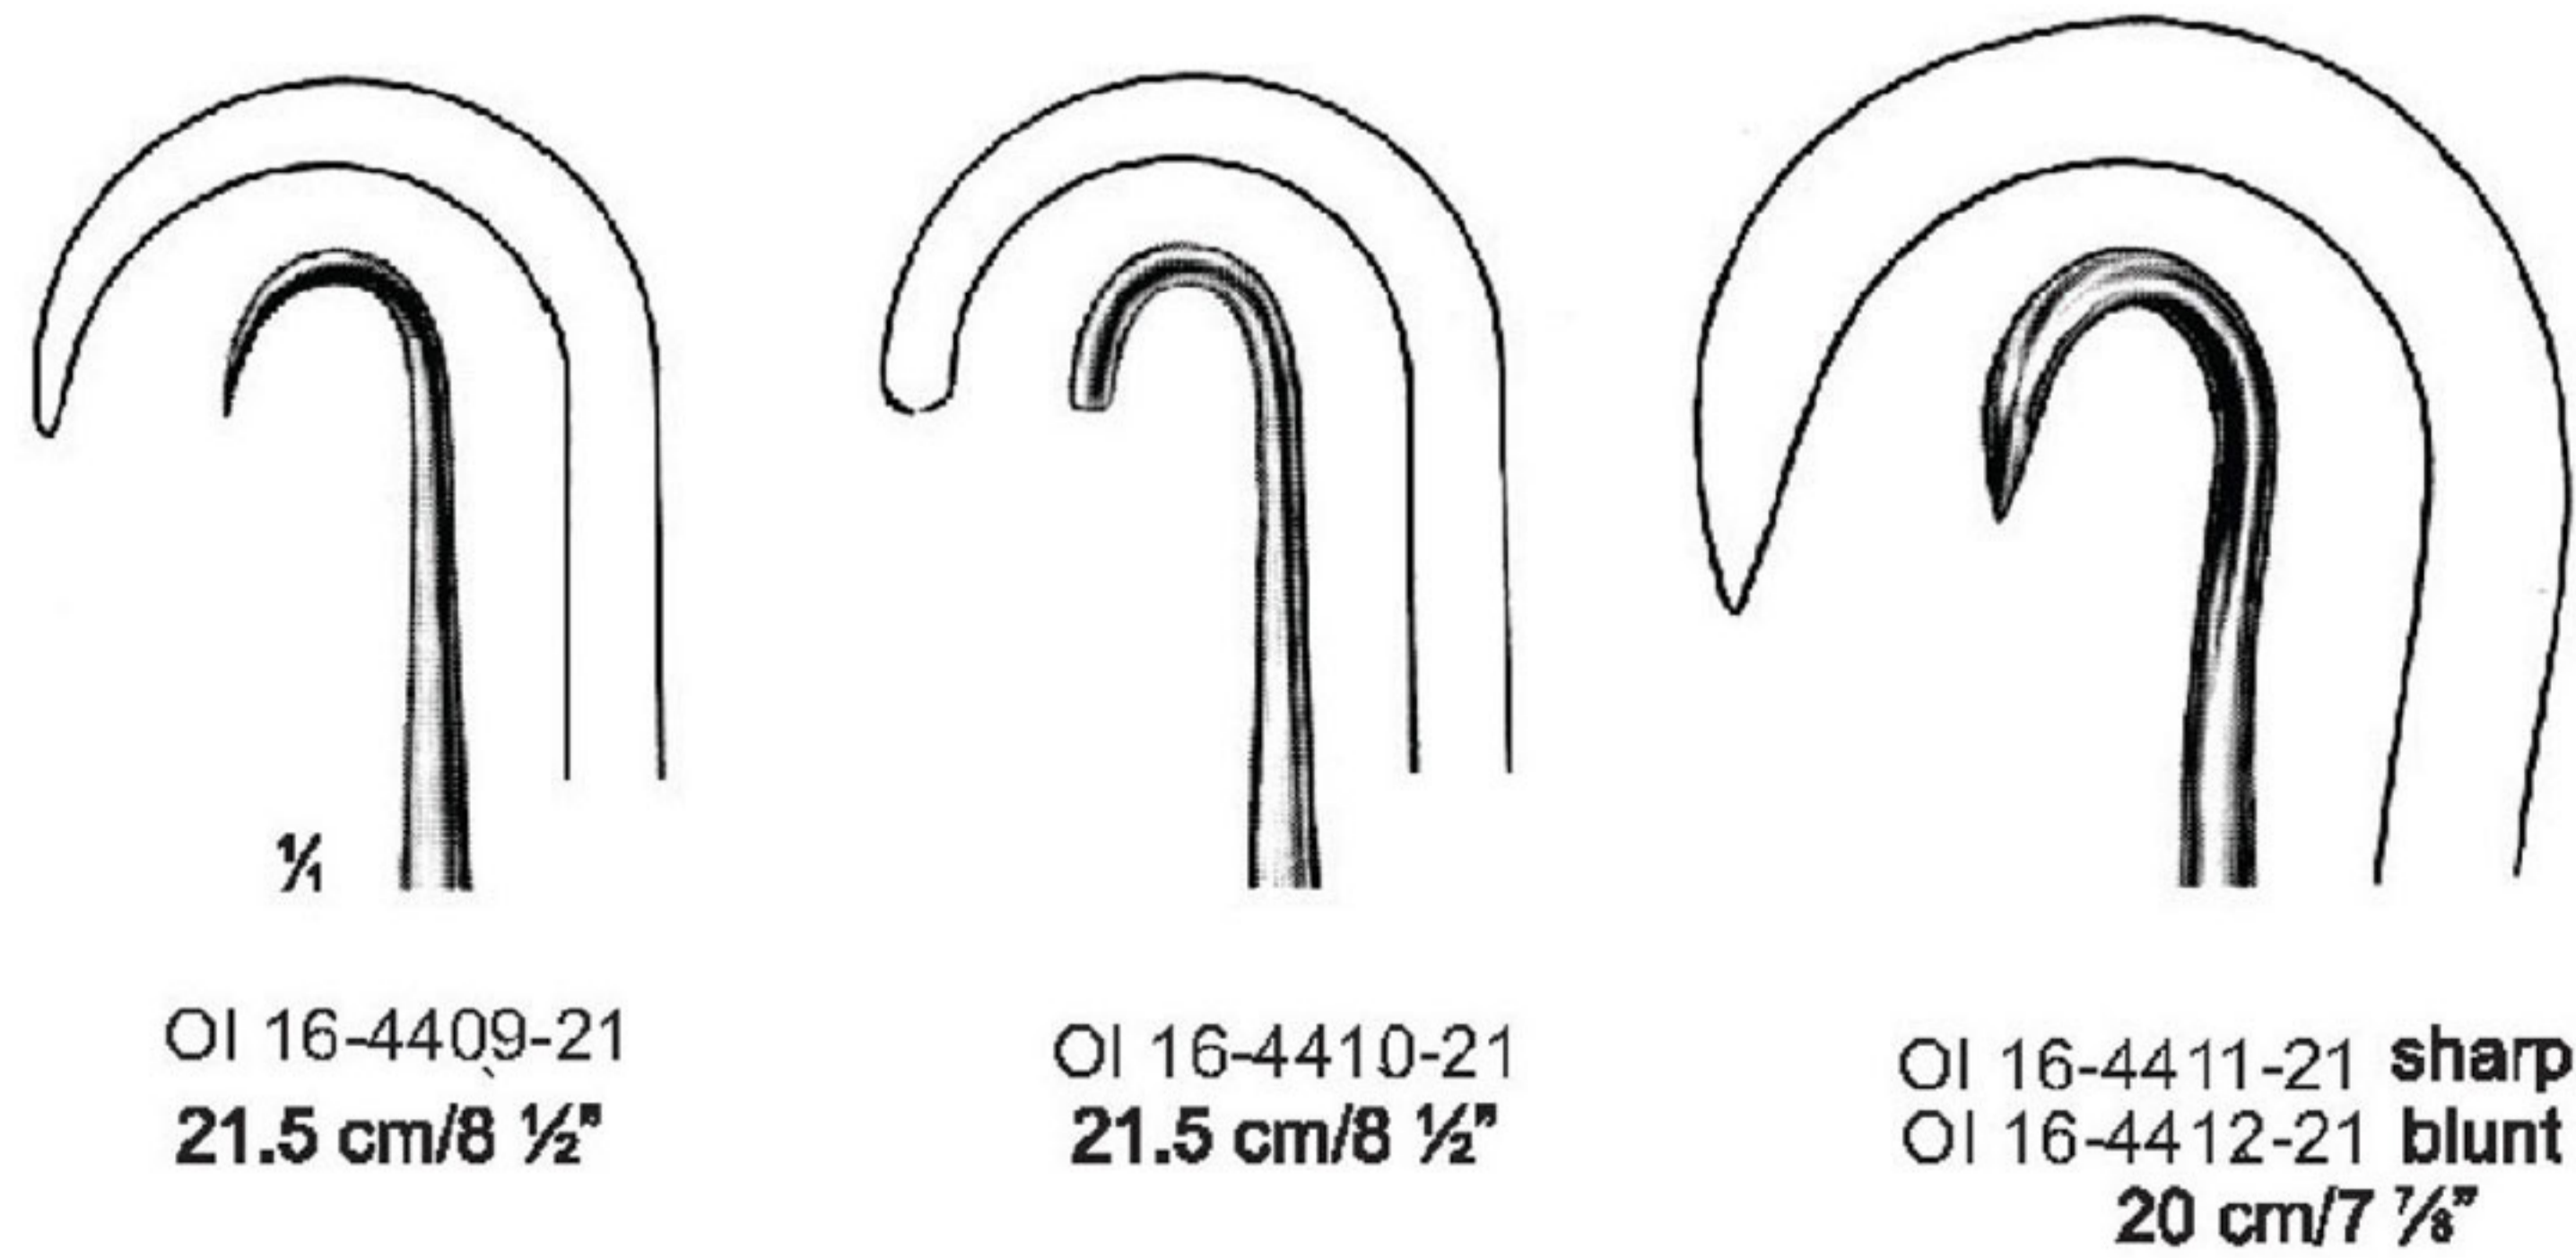

¼
 26 x 30 mm
 23.5 cm/9 ¼" OI 16-4392-23 OI 16-4393-23

MIDDELDORPF

Measurements of retractors: Depth x Width

VOLKMANN
21.5 cm/8 1/2"

Measurements of retractors: Depth x Width

RETRACTORS

Retractors — EN
 Wundhaken — DE
 Separadores — ES