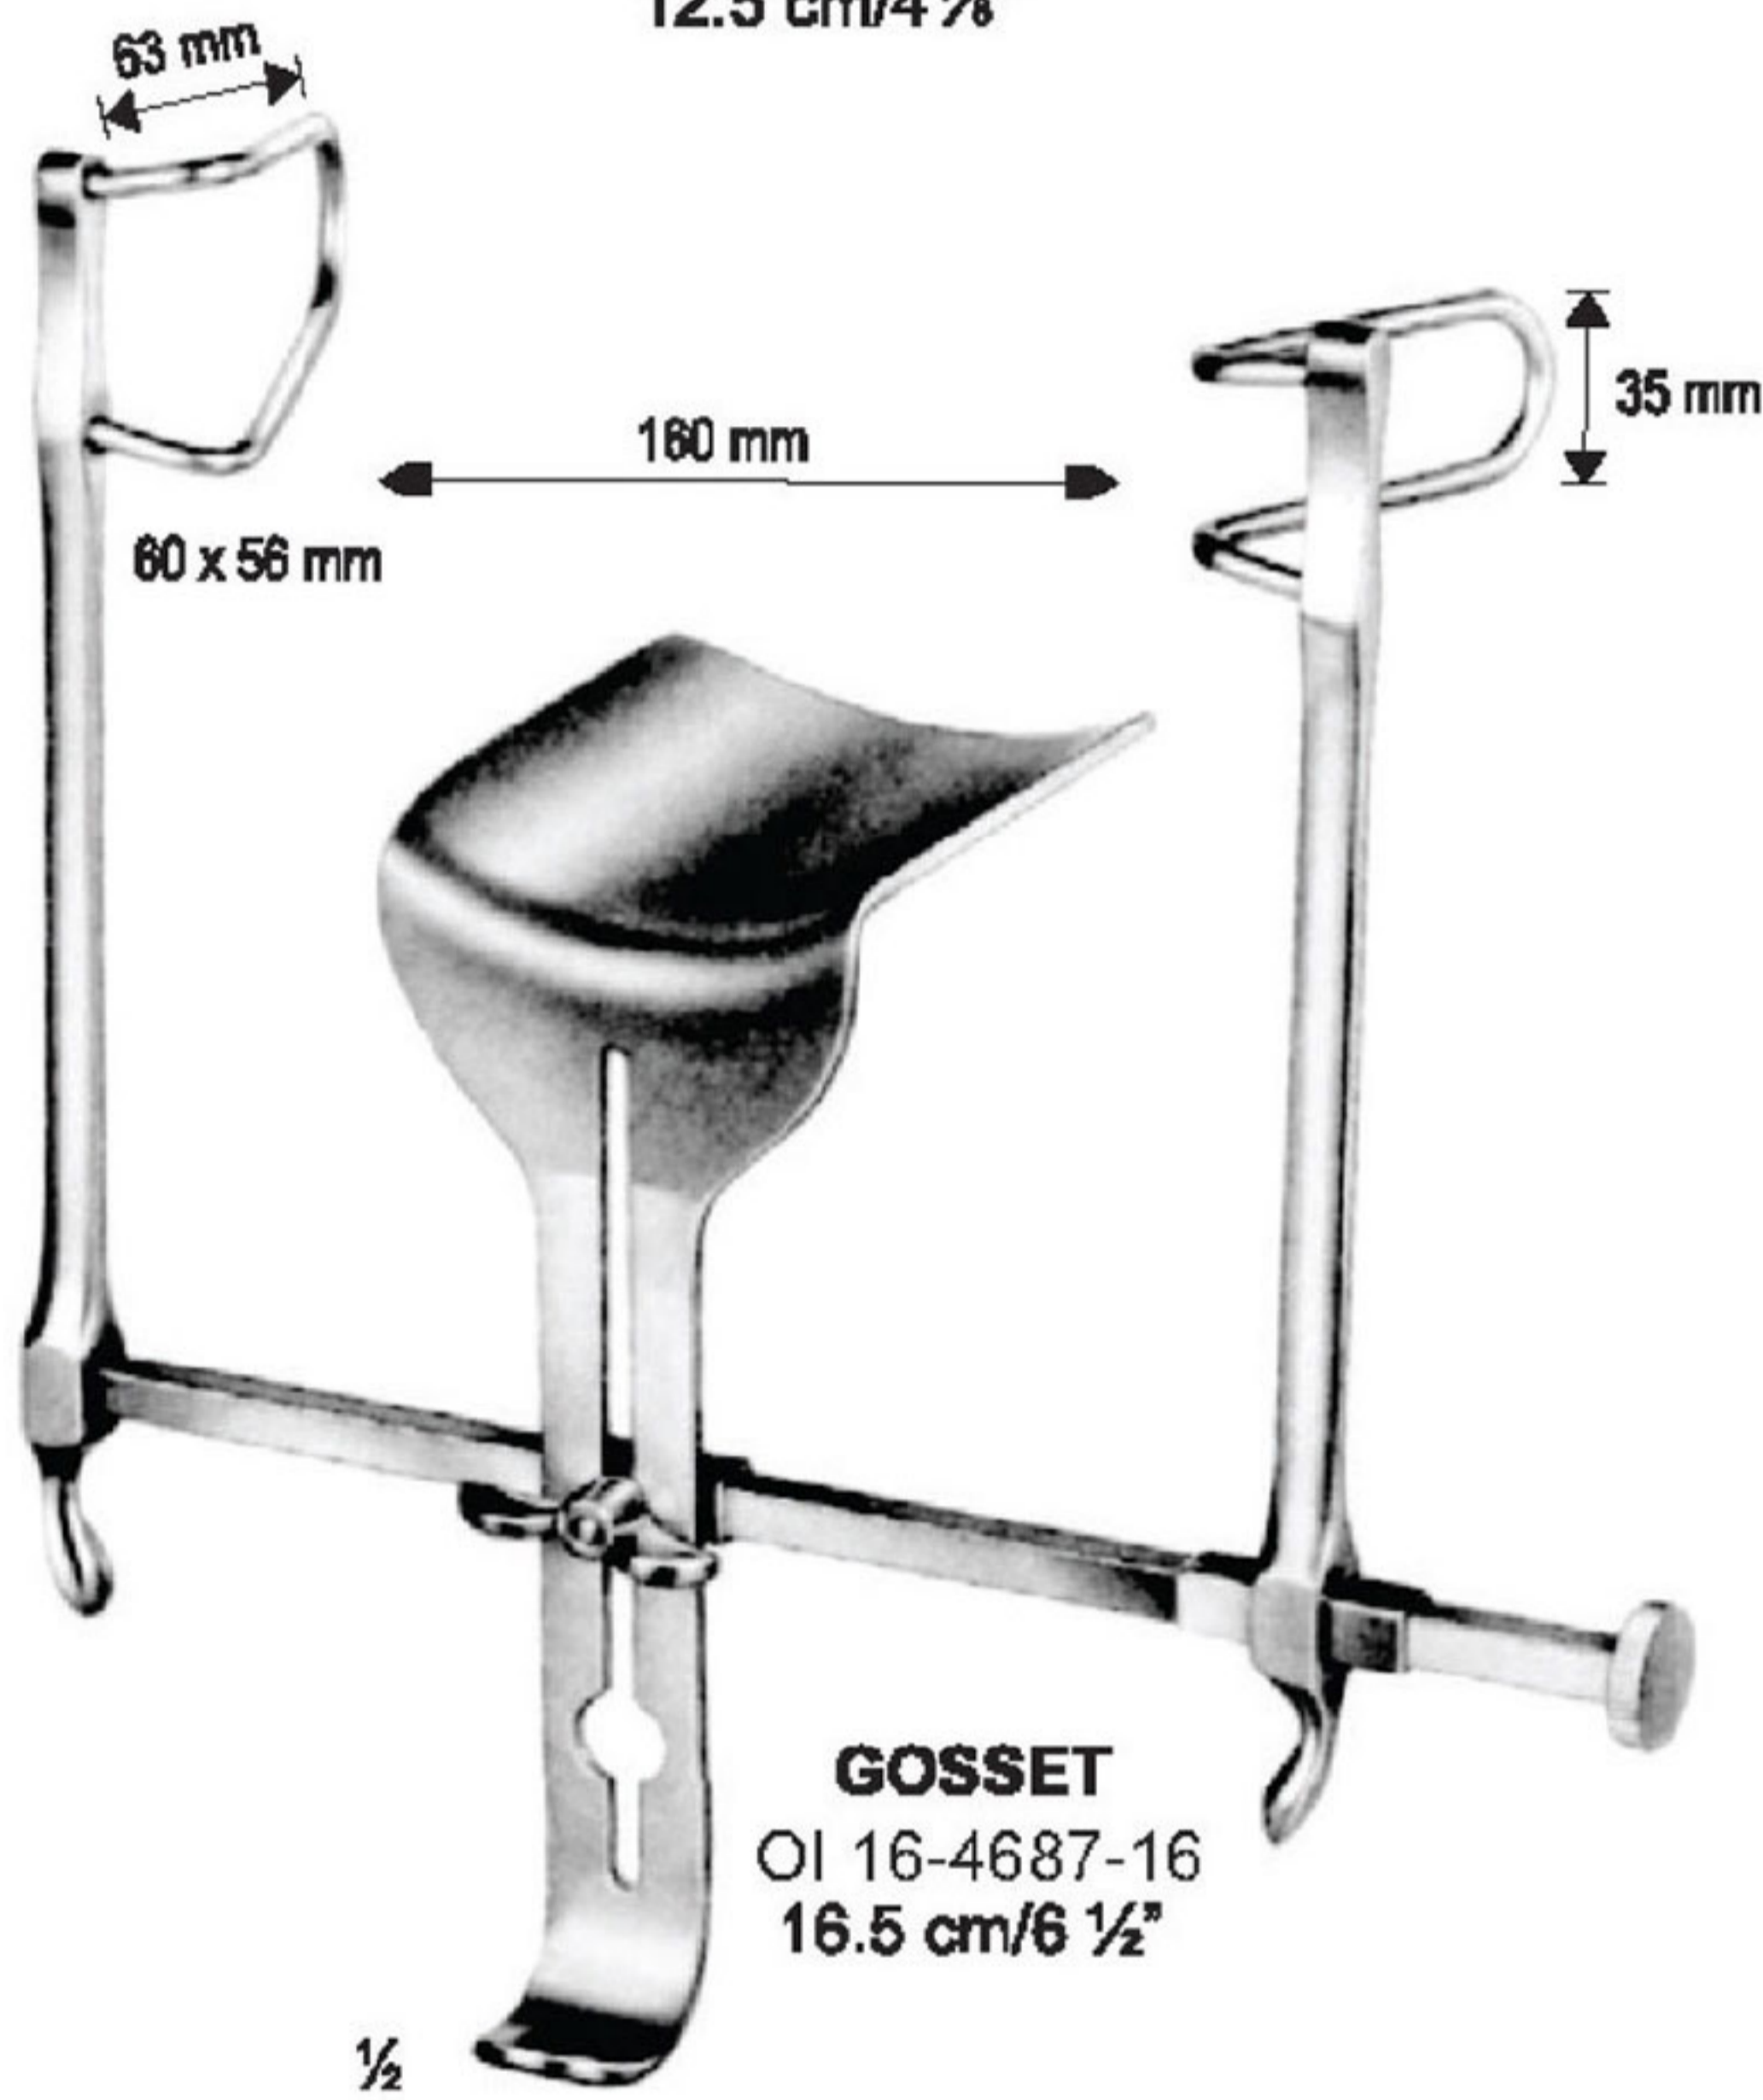

GOSSET
OI 16-4687-16
16.5 cm/6 1/2"