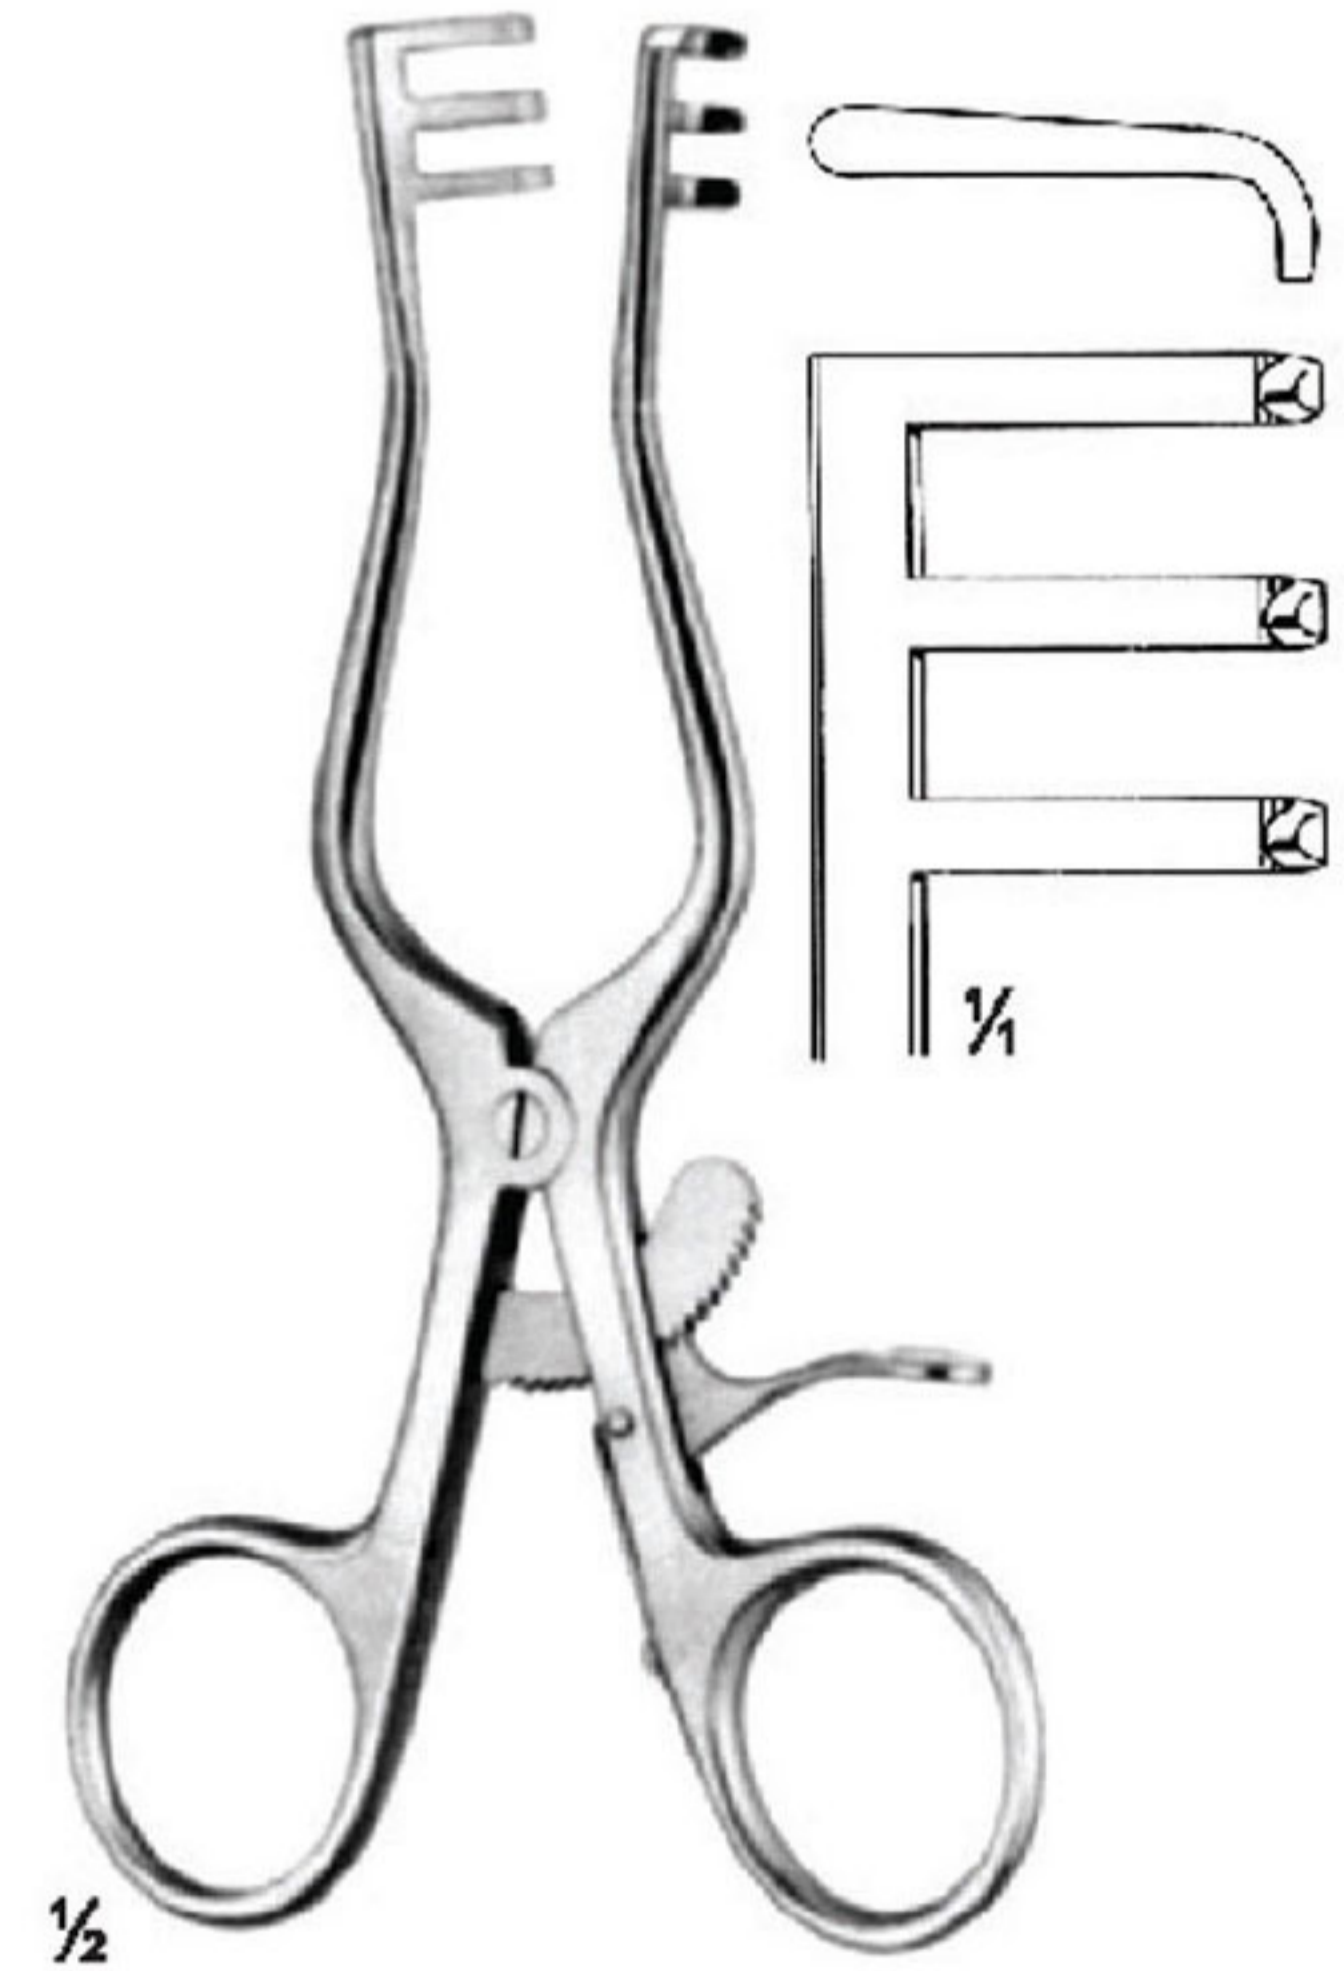

**PLESTER
Blunt**

OI 16-4618-10
 10.5 cm/4 1/8"

**MILLIGAN
Blunt**

OI 16-4619-13
 13.5 cm/5 3/8"

Measurements of Retractors : Depth x Width

ANDERSON - ADSON
4 : 4
OI 16-4620-19
19 cm / 7 1/2"

WEITLANER
3 : 4