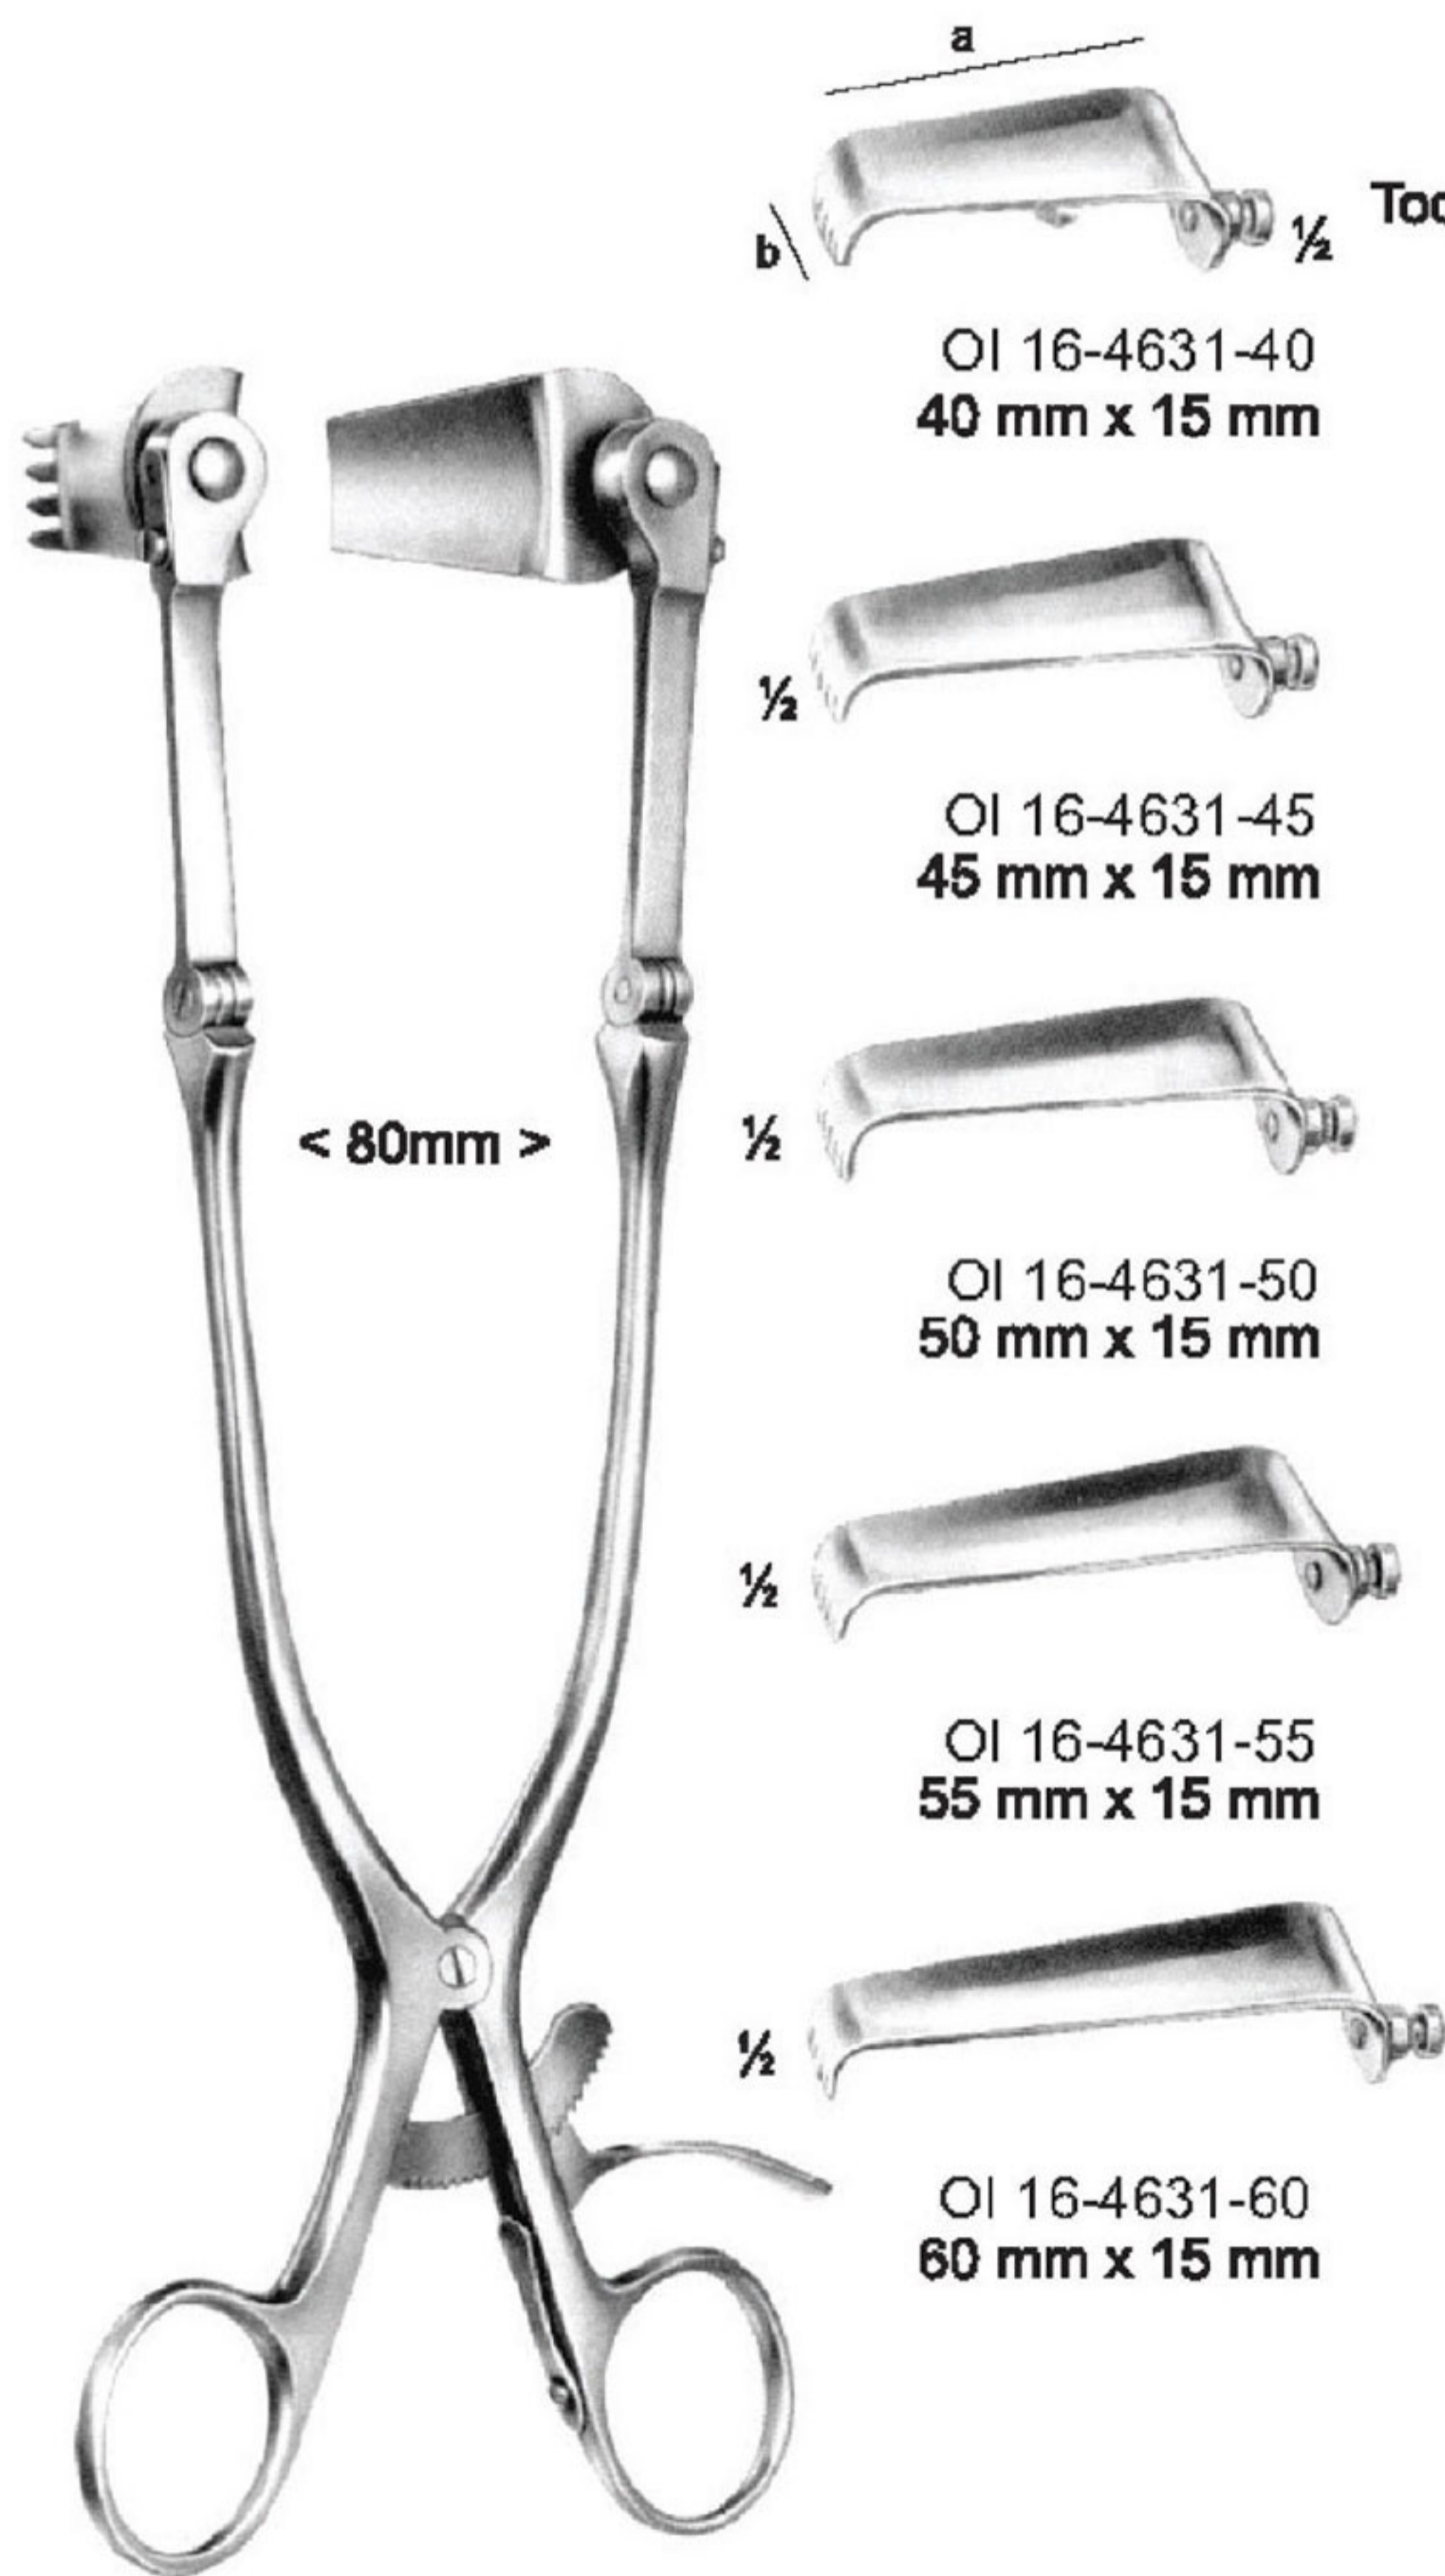

**PLESTER
Blunt**

OI 16-4618-10
 10.5 cm/4 1/8"

**MILLIGAN
Blunt**

OI 16-4619-13
 13.5 cm/5 3/8"

Measurements of Retractors : Depth x Width

ANDERSON - ADSON
4 : 4
OI 16-4620-19
19 cm / 7 1/2"

WEITLANER
3 : 4

blunt
6 : 6 teeth
OI 16-4626-29
29 cm / 11 1/2"

RETRACTORS

Retractors ● EN
 Wundhaken ● DE
 Separadores ● ES

WEITLANER-BABY
 OI 16-4627-13
 13.5 cm/5 3/8"

MOLLISON
 OI 16-4628-15
 15.5 cm/6 1/8"

CLOWARD
 OI 16-4629-25 - Retractor complete (with 2 blades ea.)
 OI 16-4630-25 - Retractor only
 25 cm/9 7/8"