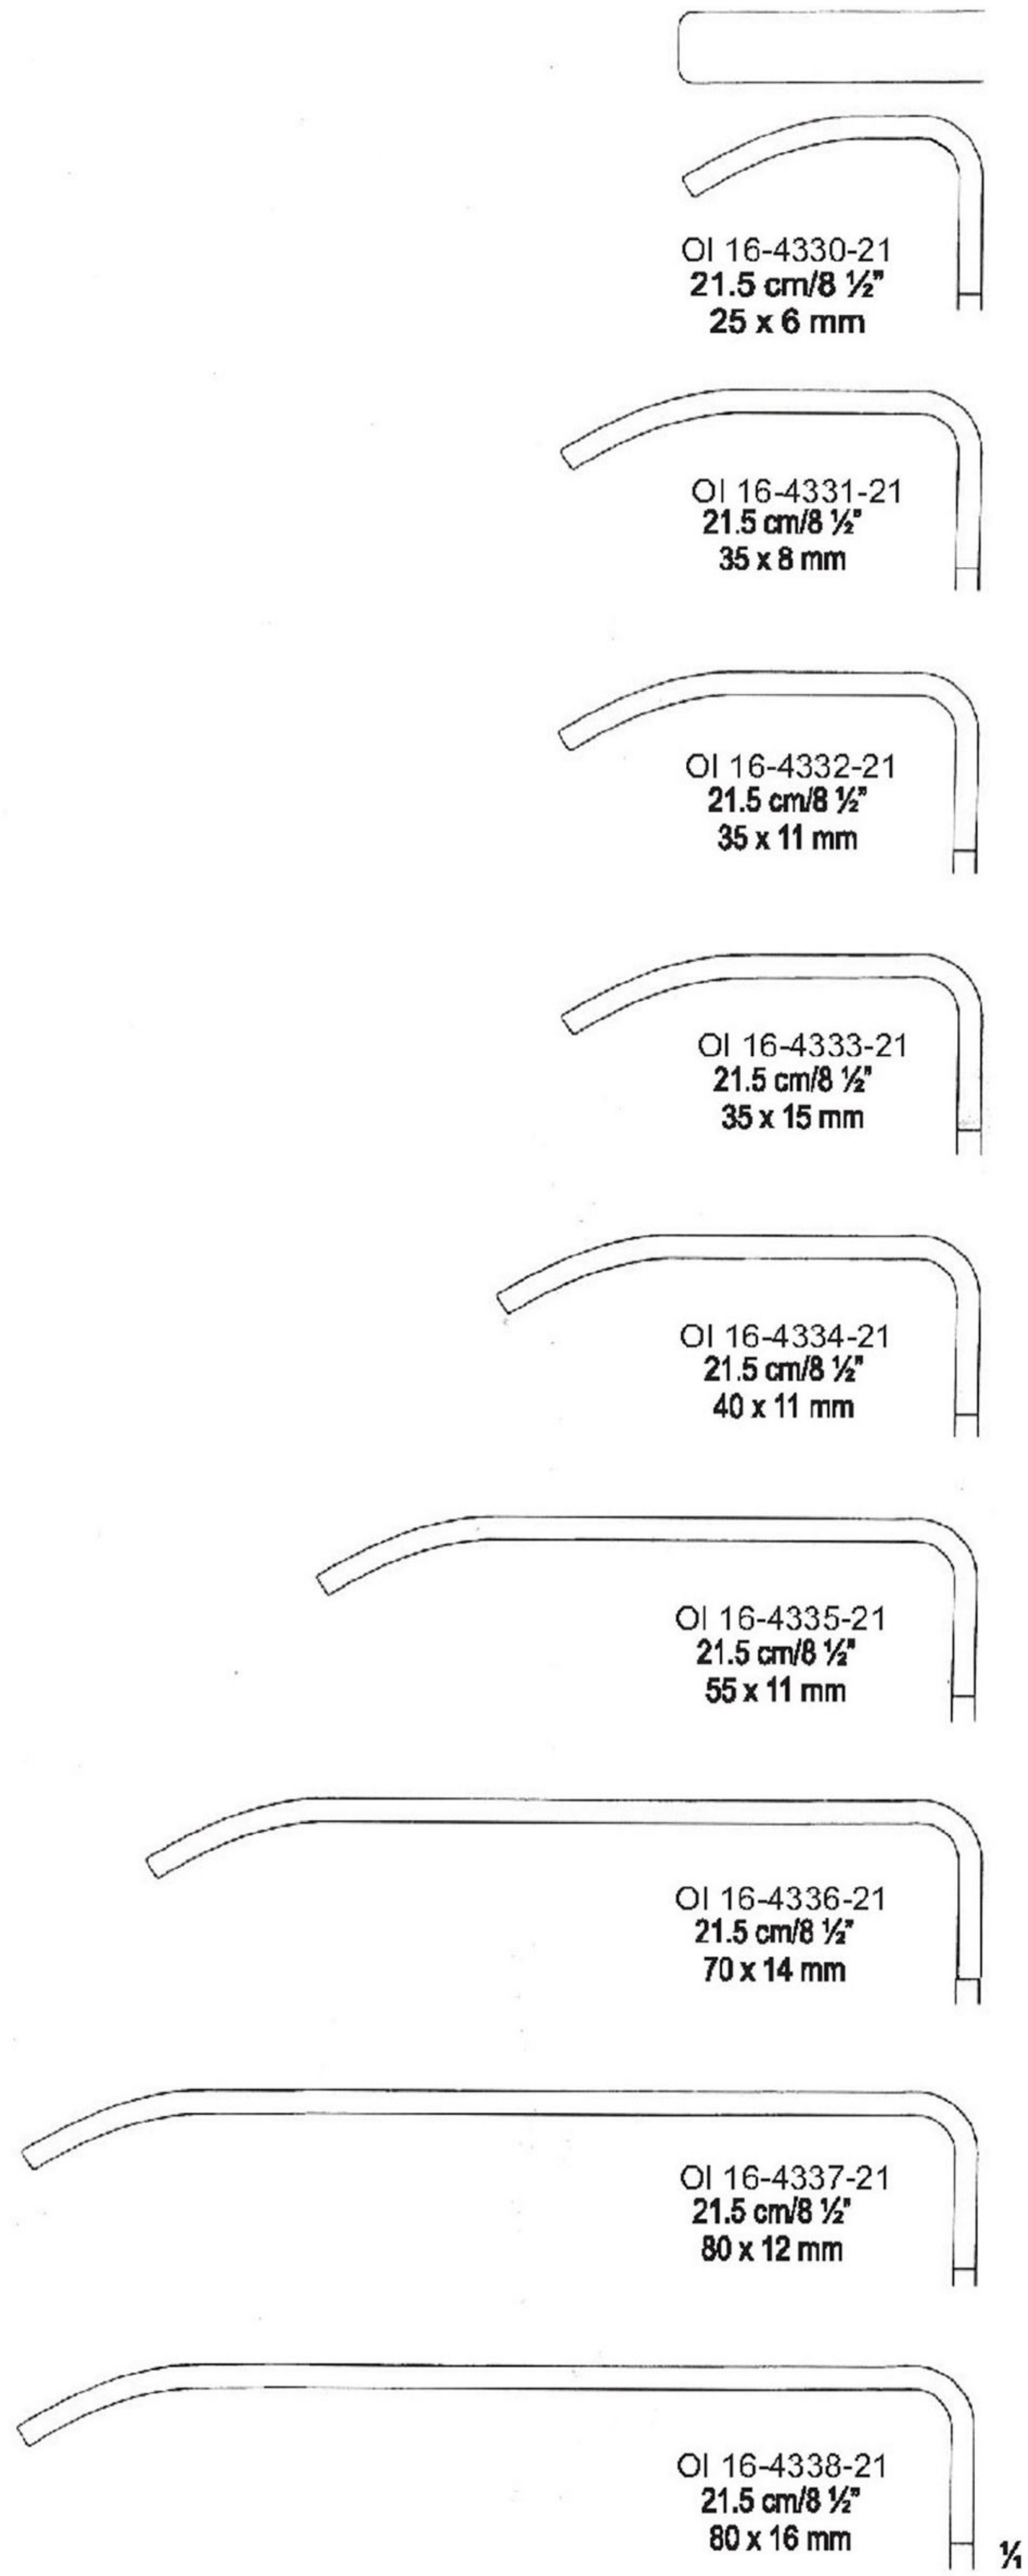

Measurements of retractors: Depth x Width

KOCHER-LANGENBECK
21.5 cm/8 1/2"

OI 16-4339-21
21.5 cm/8 1/2"
25 x 10 mm

OI 16-4340-21
21.5 cm/8 1/2"
40 x 13 mm

OI 16-4341-21
21.5 cm/8 1/2"
60 x 13 mm

OI 16-4342-21
21.5 cm/8 1/2"
40 x 18 mm