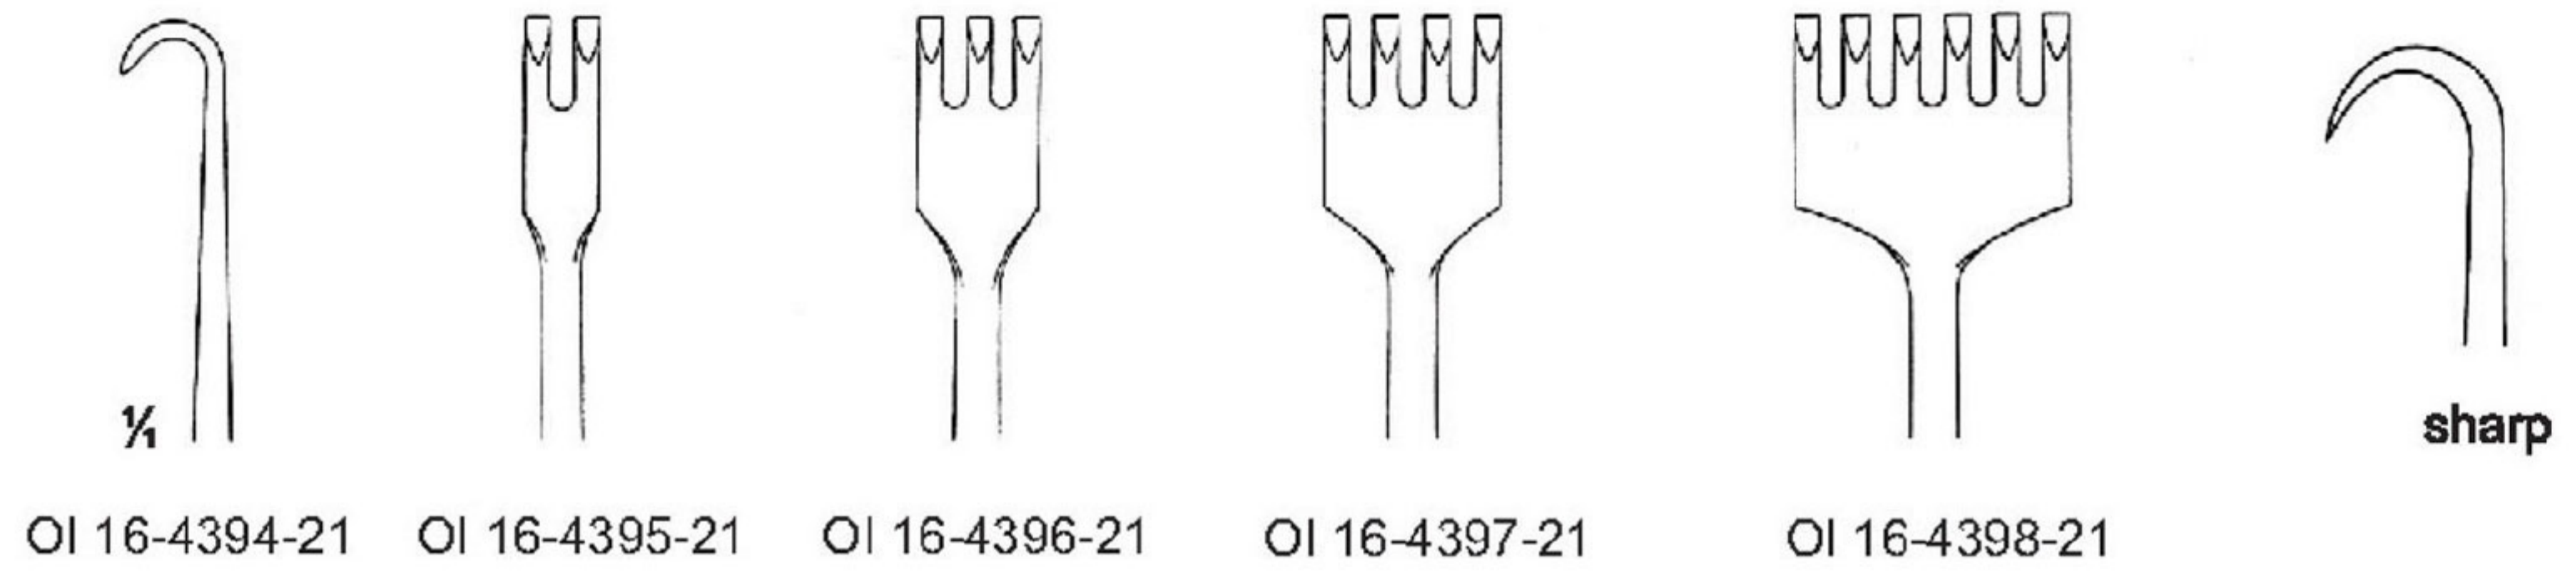

¼
 26 x 30 mm
 23.5 cm/9 ¼" OI 16-4392-23 OI 16-4393-23

MIDDELDORPF

Measurements of retractors: Depth x Width

VOLKMANN
21.5 cm/8 1/2"

Measurements of retractors: Depth x Width

RETRACTORS

Retractors — EN
 Wundhaken — DE
 Separadores — ES