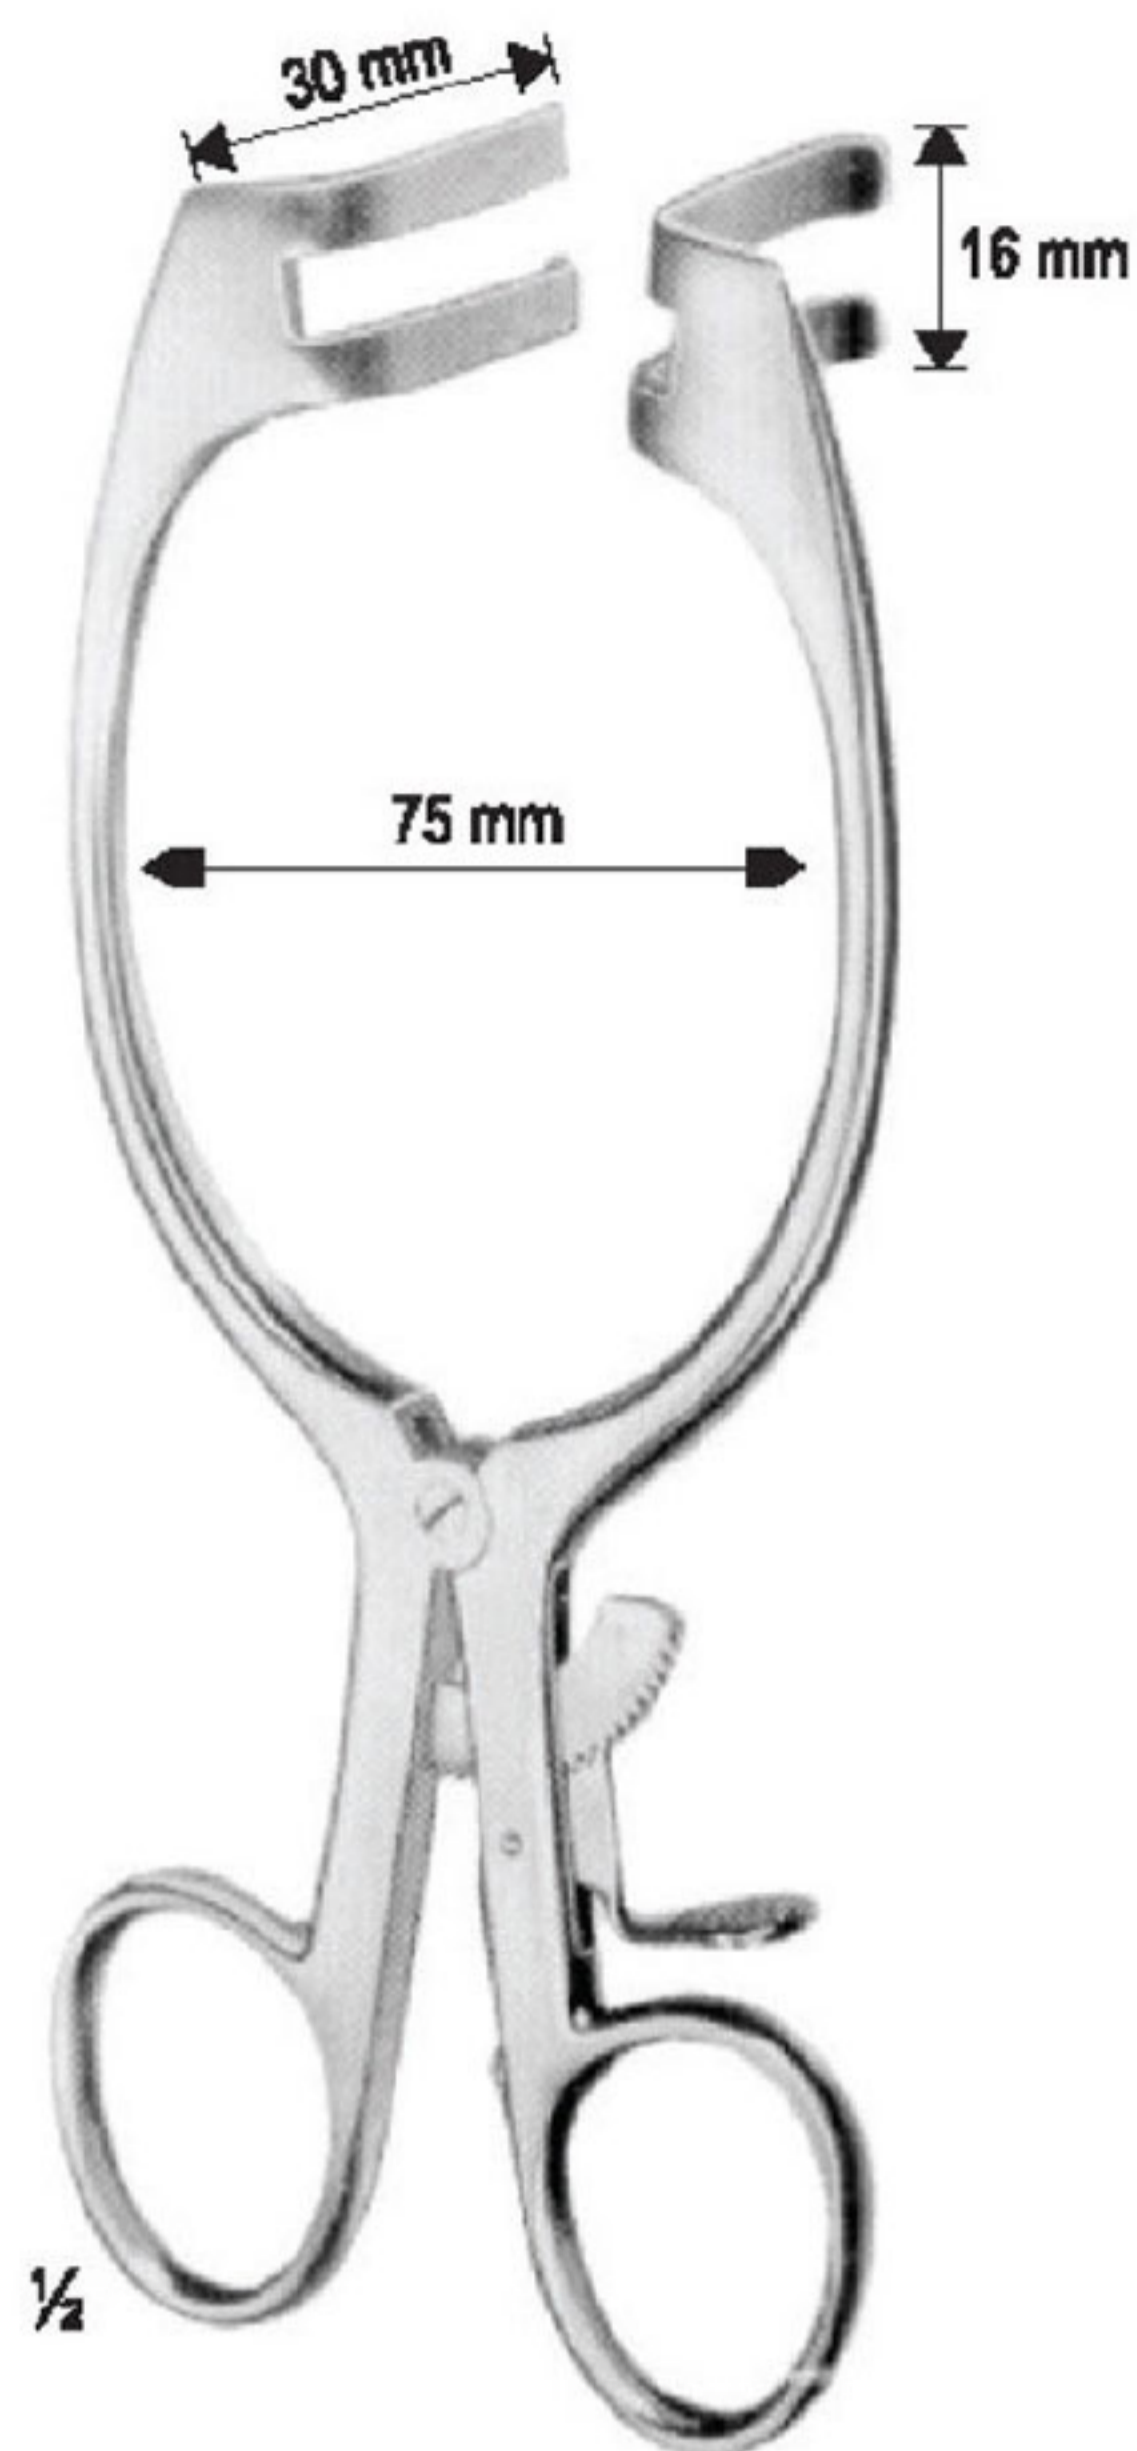

OL16-4665-18
 18 cm/7 1/8"

MAYO-ADAMS
 OI 16-4666-16
 16.5 cm/6 1/2"

BABY-COLLIN complete, with 2 pairs of exchangeable blades
 OI 16-4667-00

COLLIN
 OI 16-4668-38

Measurements see below

Exchangeable Blades