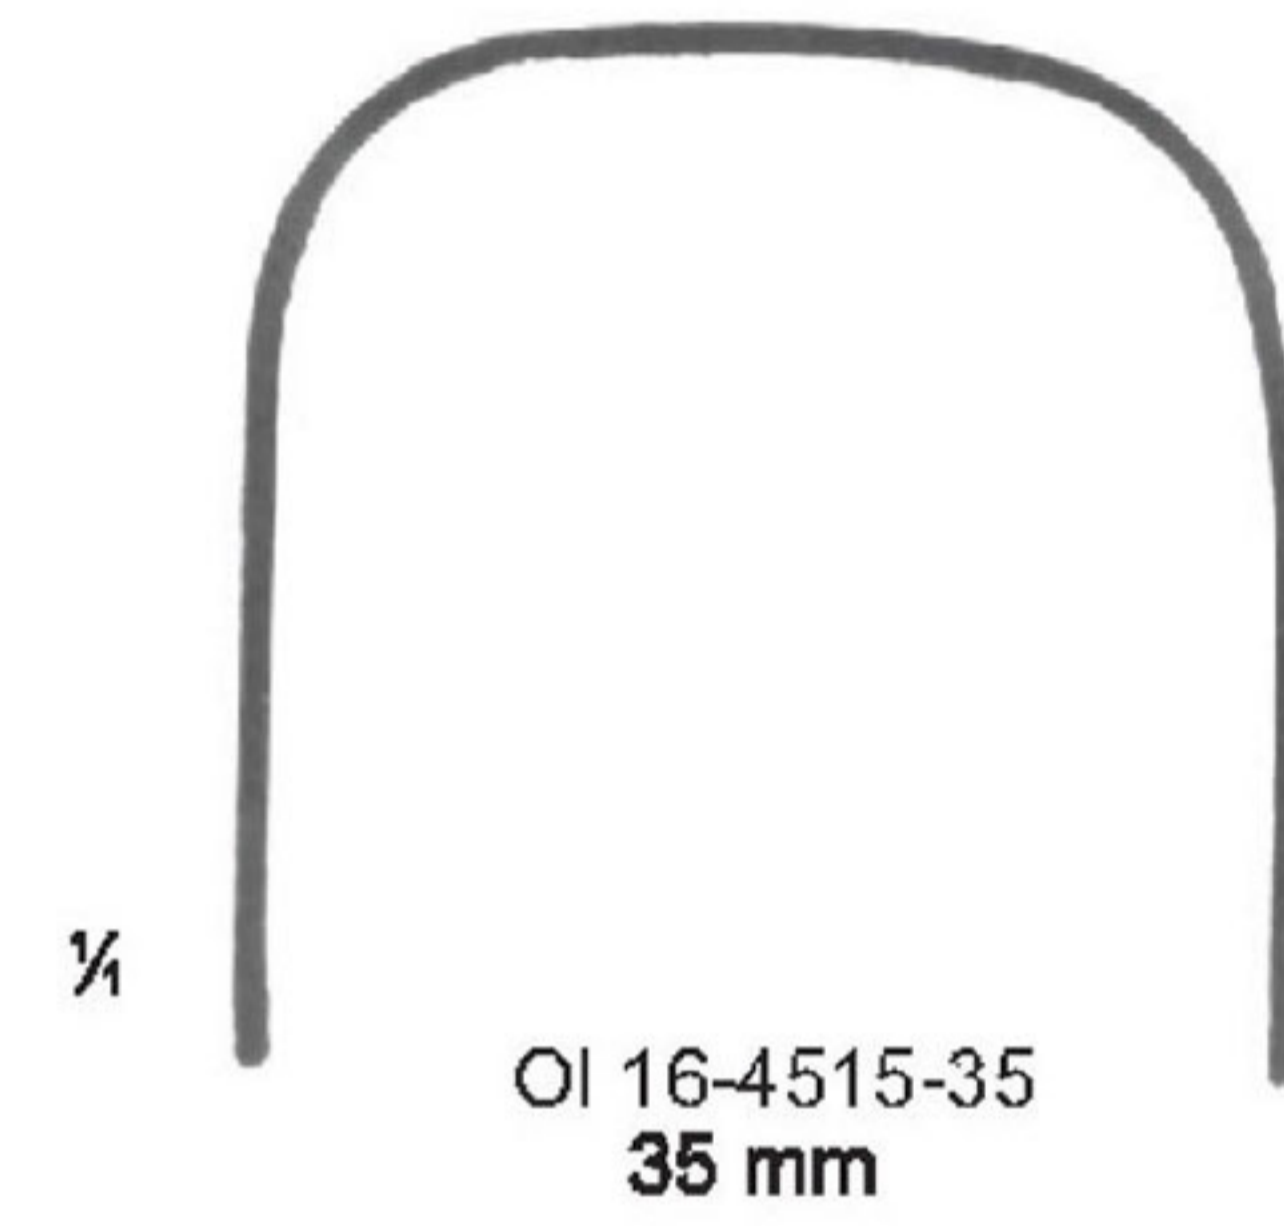

Measurements of retractors: Depth x Width

SAUERBRUCH
22.5 cm/8 3/4"

Measurements of retractors: Depth x Width

DEAVER-BABY

DEAVER

RETRACTORS

Retractors, Lung Spatulas ● EN
 Wundhaken, Lungenspatel ● DE
 Separadores, Espátulas Pulmonares ● ES

OI 16-4516-29
 29.5 cm/11 5/8"
 width of blade 48 mm

OI 16-4516-33
 33 cm/13"
 width of blade 63 mm

ALLISON

OI 16-4517-29
 29.5 cm/11 5/8"
 width of blade 132 mm

ALLISON

HIBBS
 OI 16-4518-75 75 x 25 mm
 OI 16-4518-50 50 x 19 mm
 OI 16-4518-25 25 x 13 mm