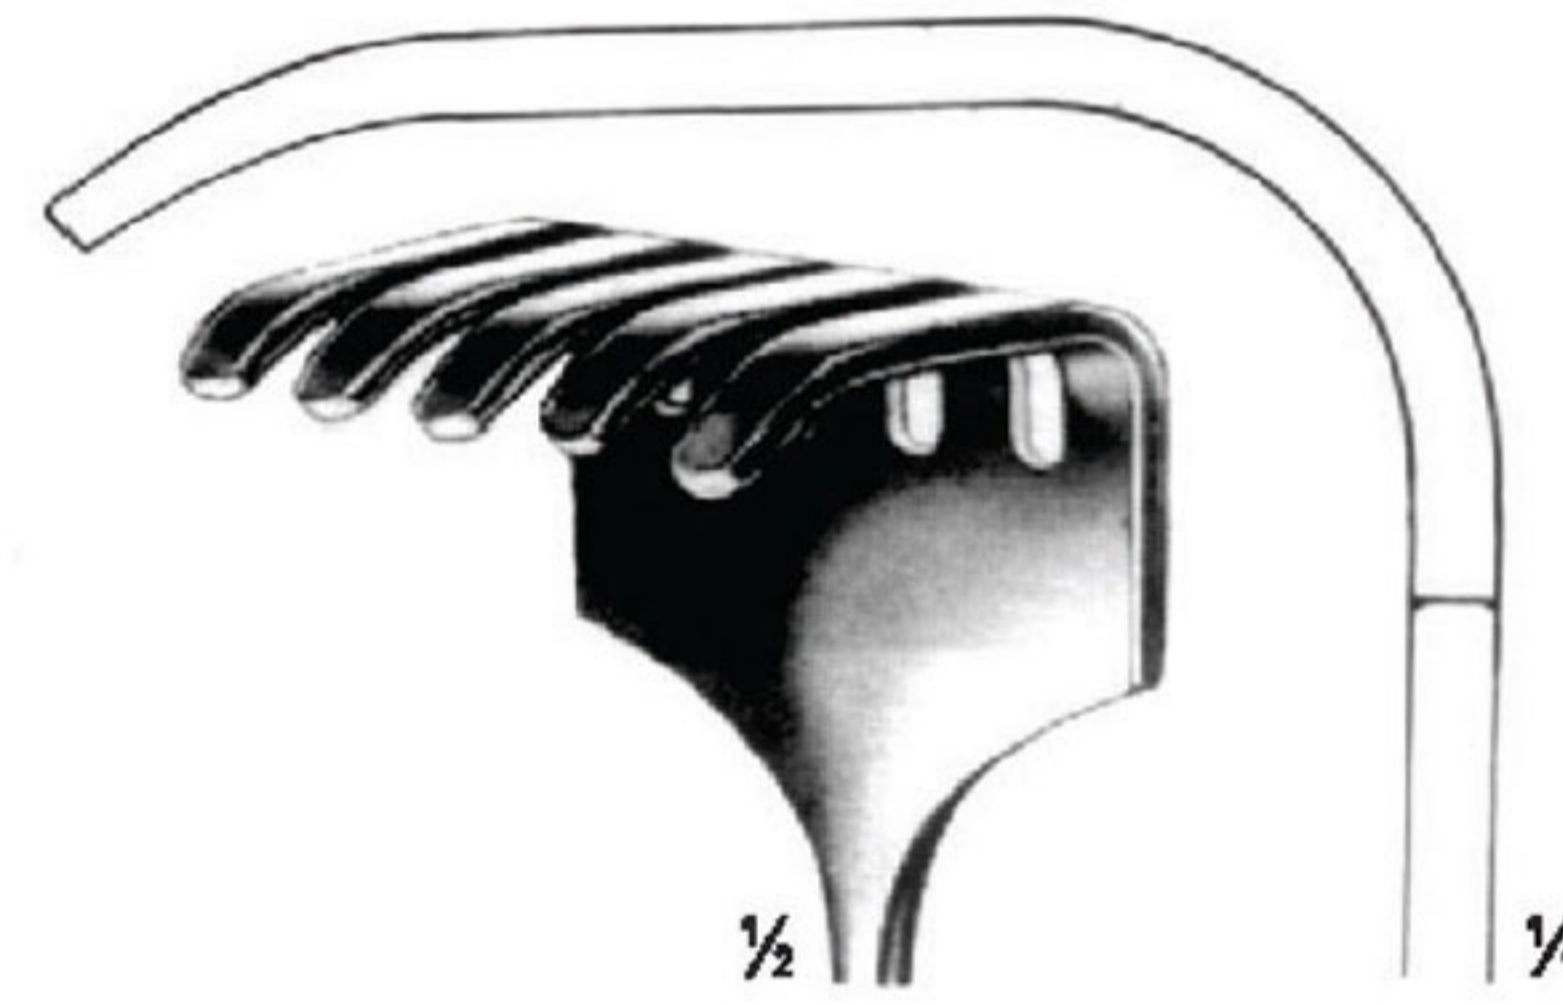

OI 16-4435-25
40 x 40 mm

OI 16-4436-25
45 x 50 mm