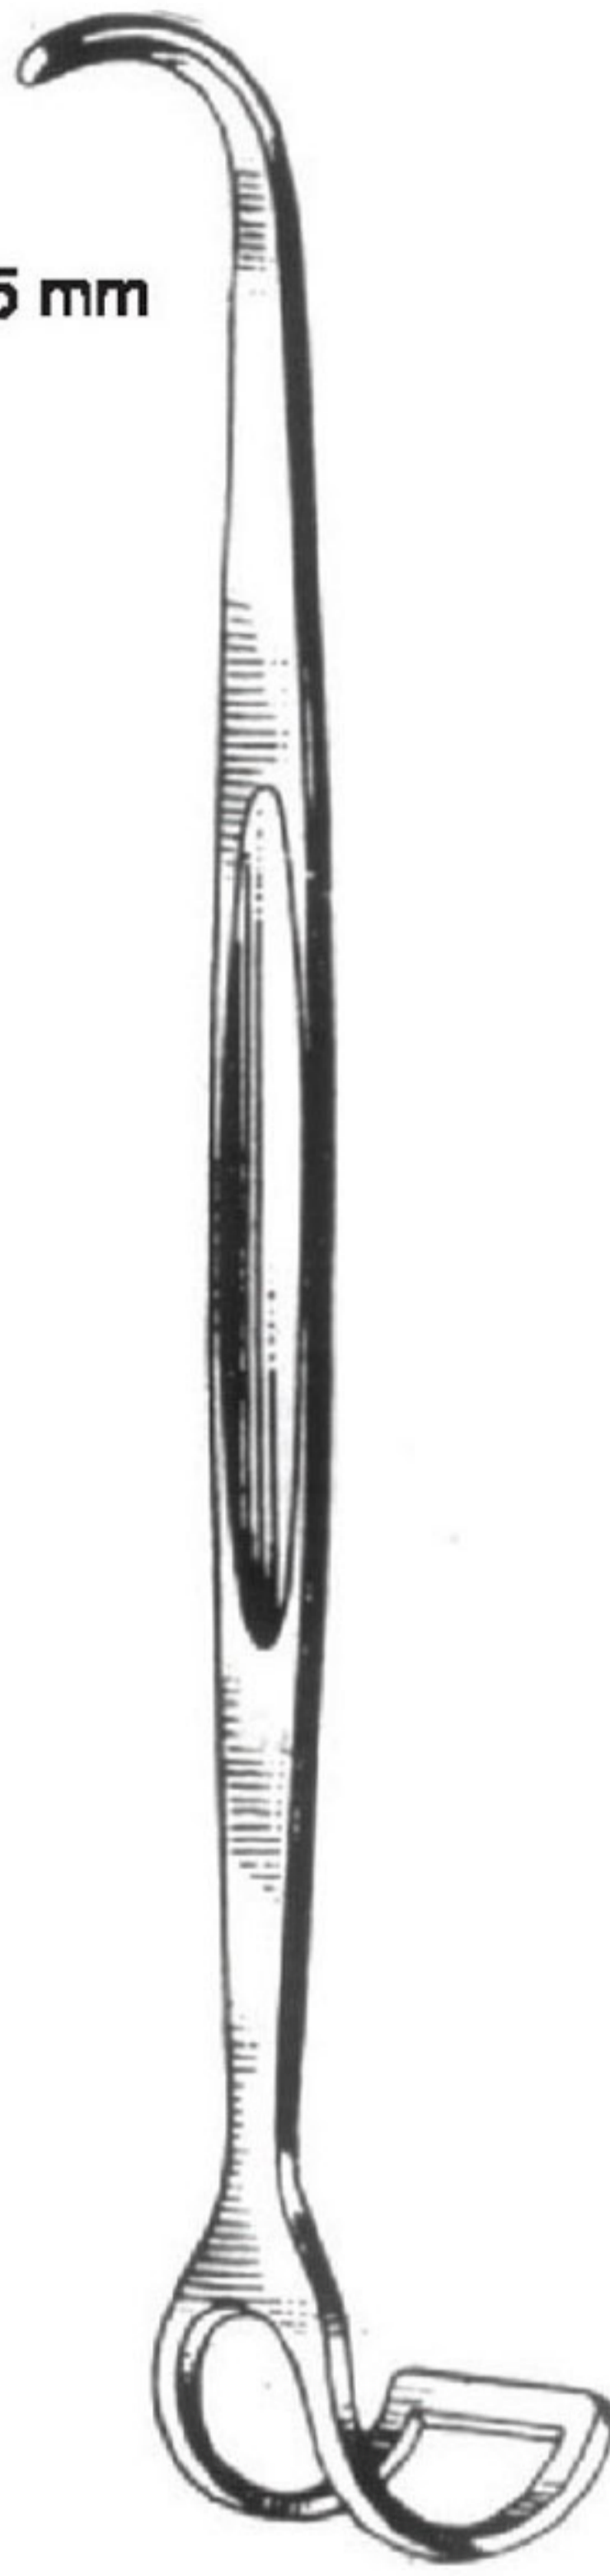

16 x 5 mm

CANNY RYALL
OI 16-4378-15 15mm
OI 16-4378-20 20mm
OI 16-4378-25 25mm
OI 16-4378-30 30mm