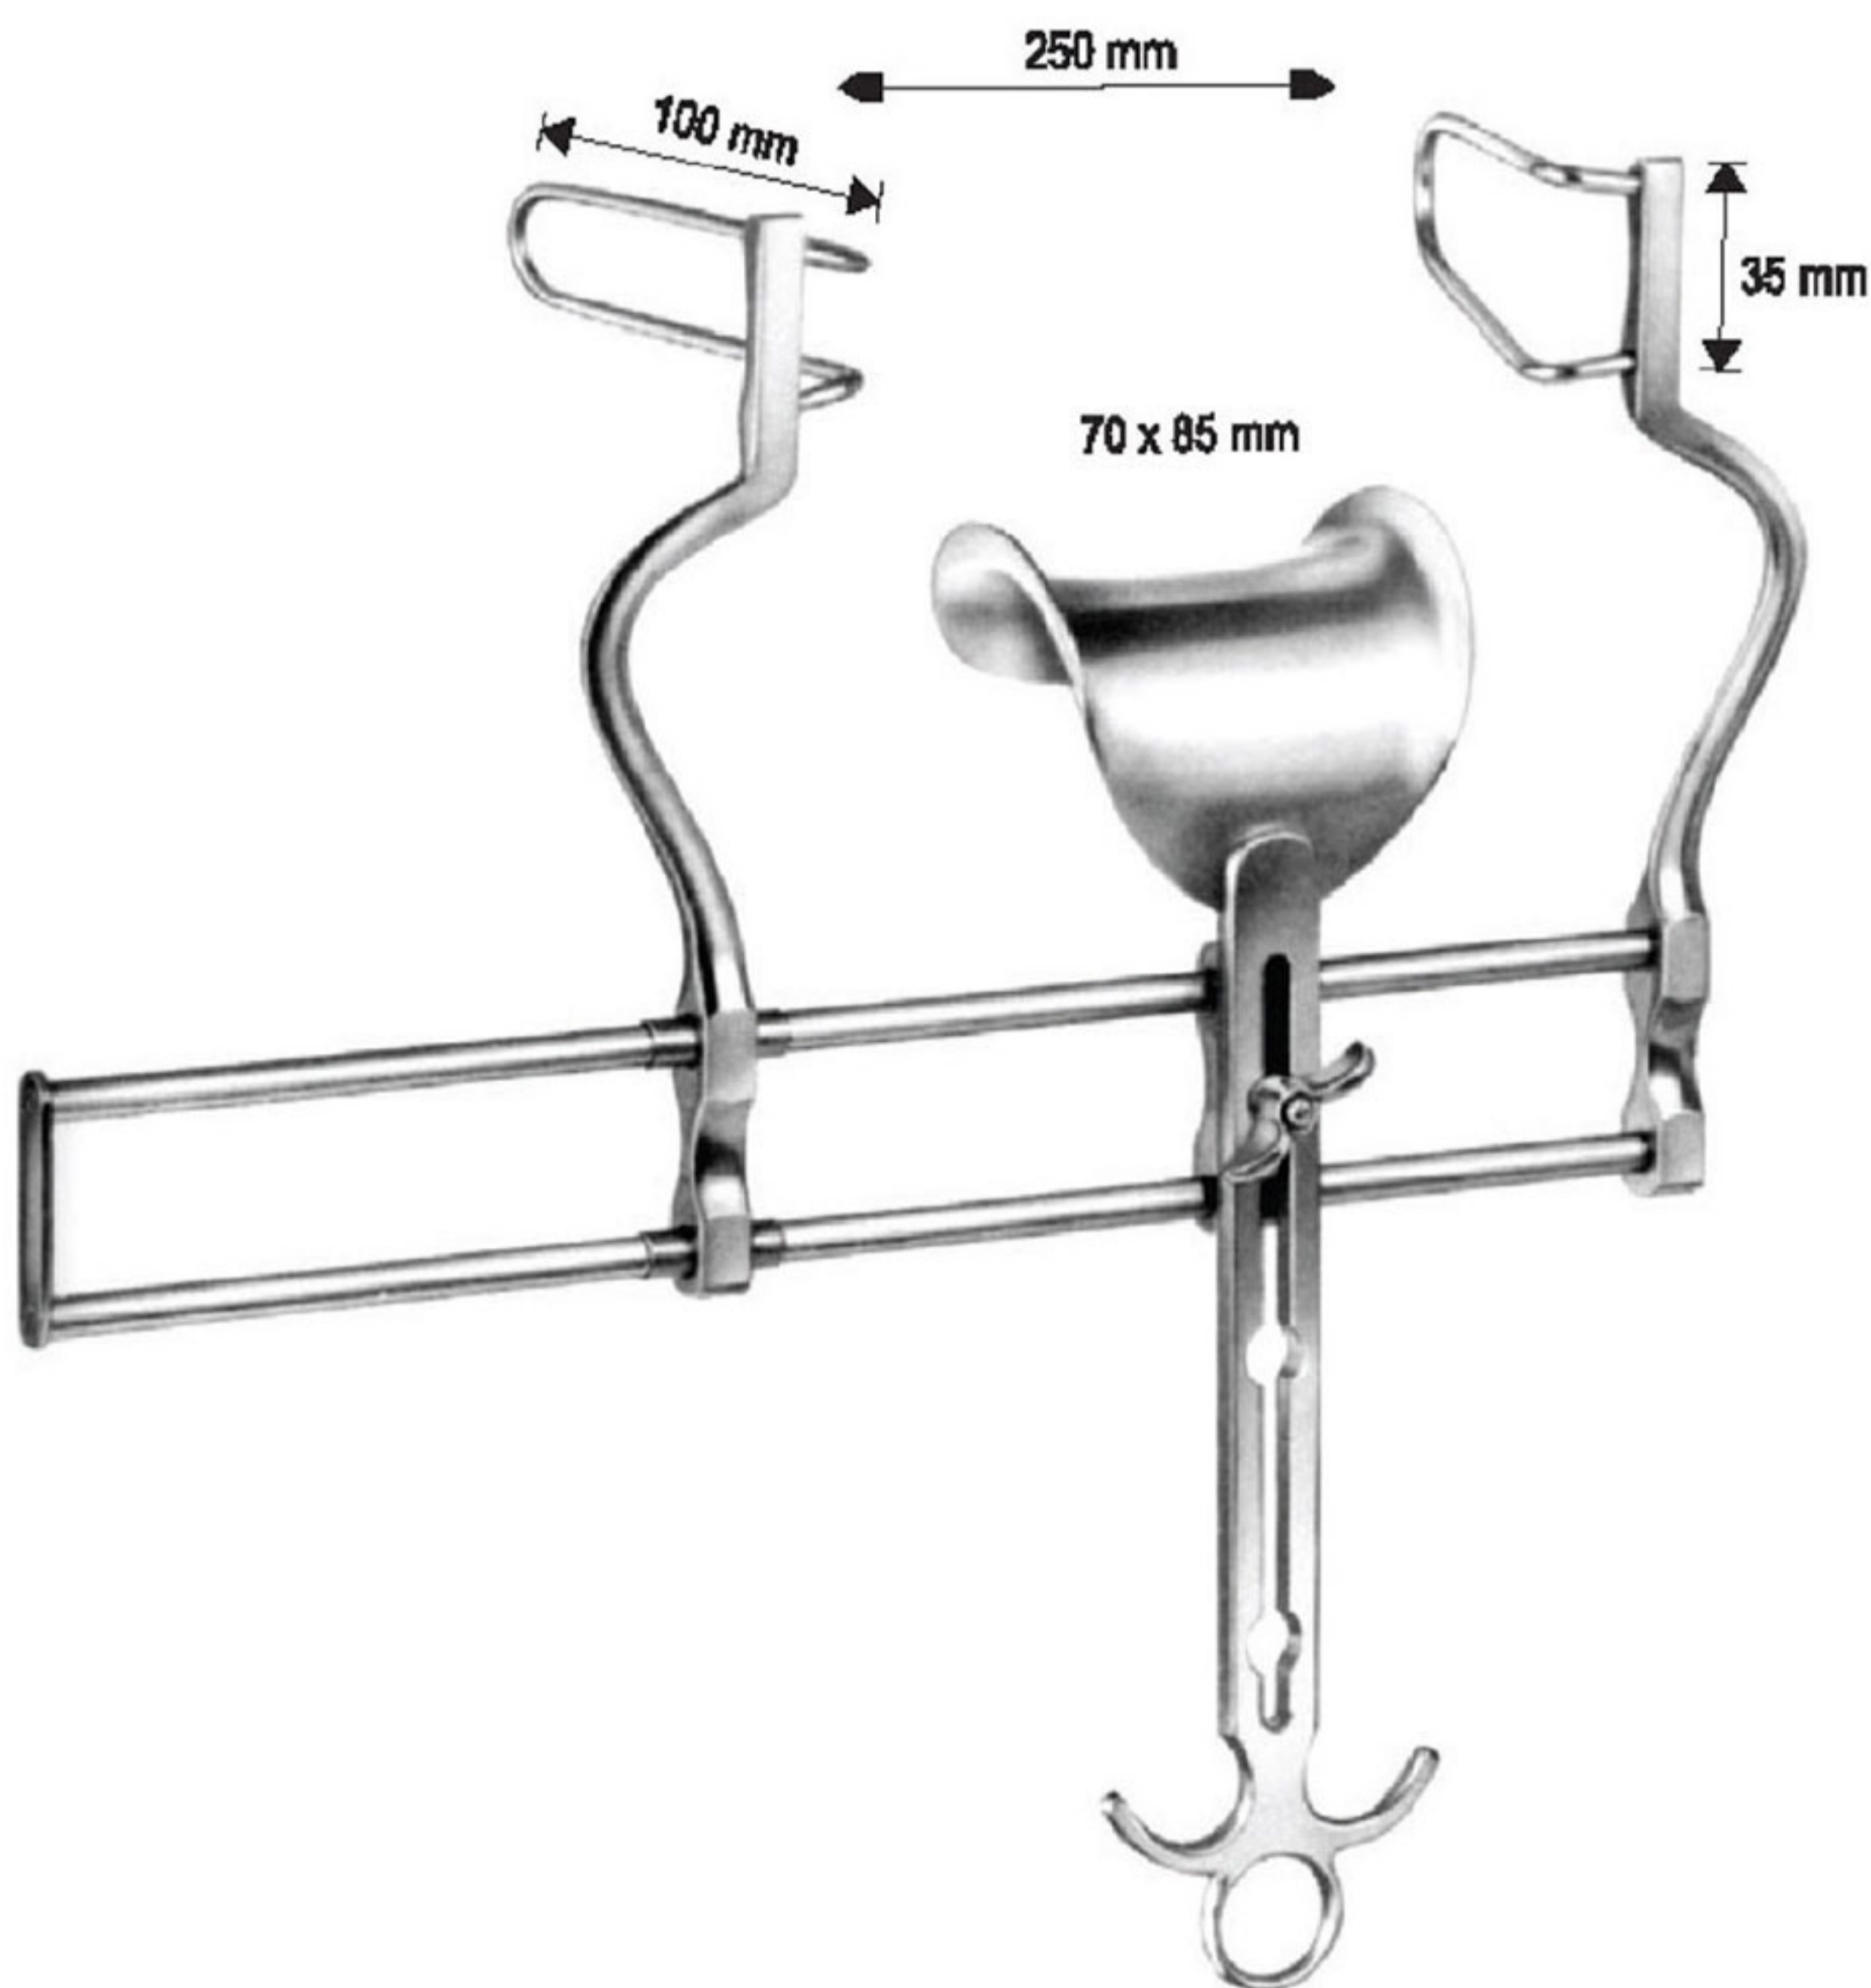

BALFOUR
OI 16-4683-00