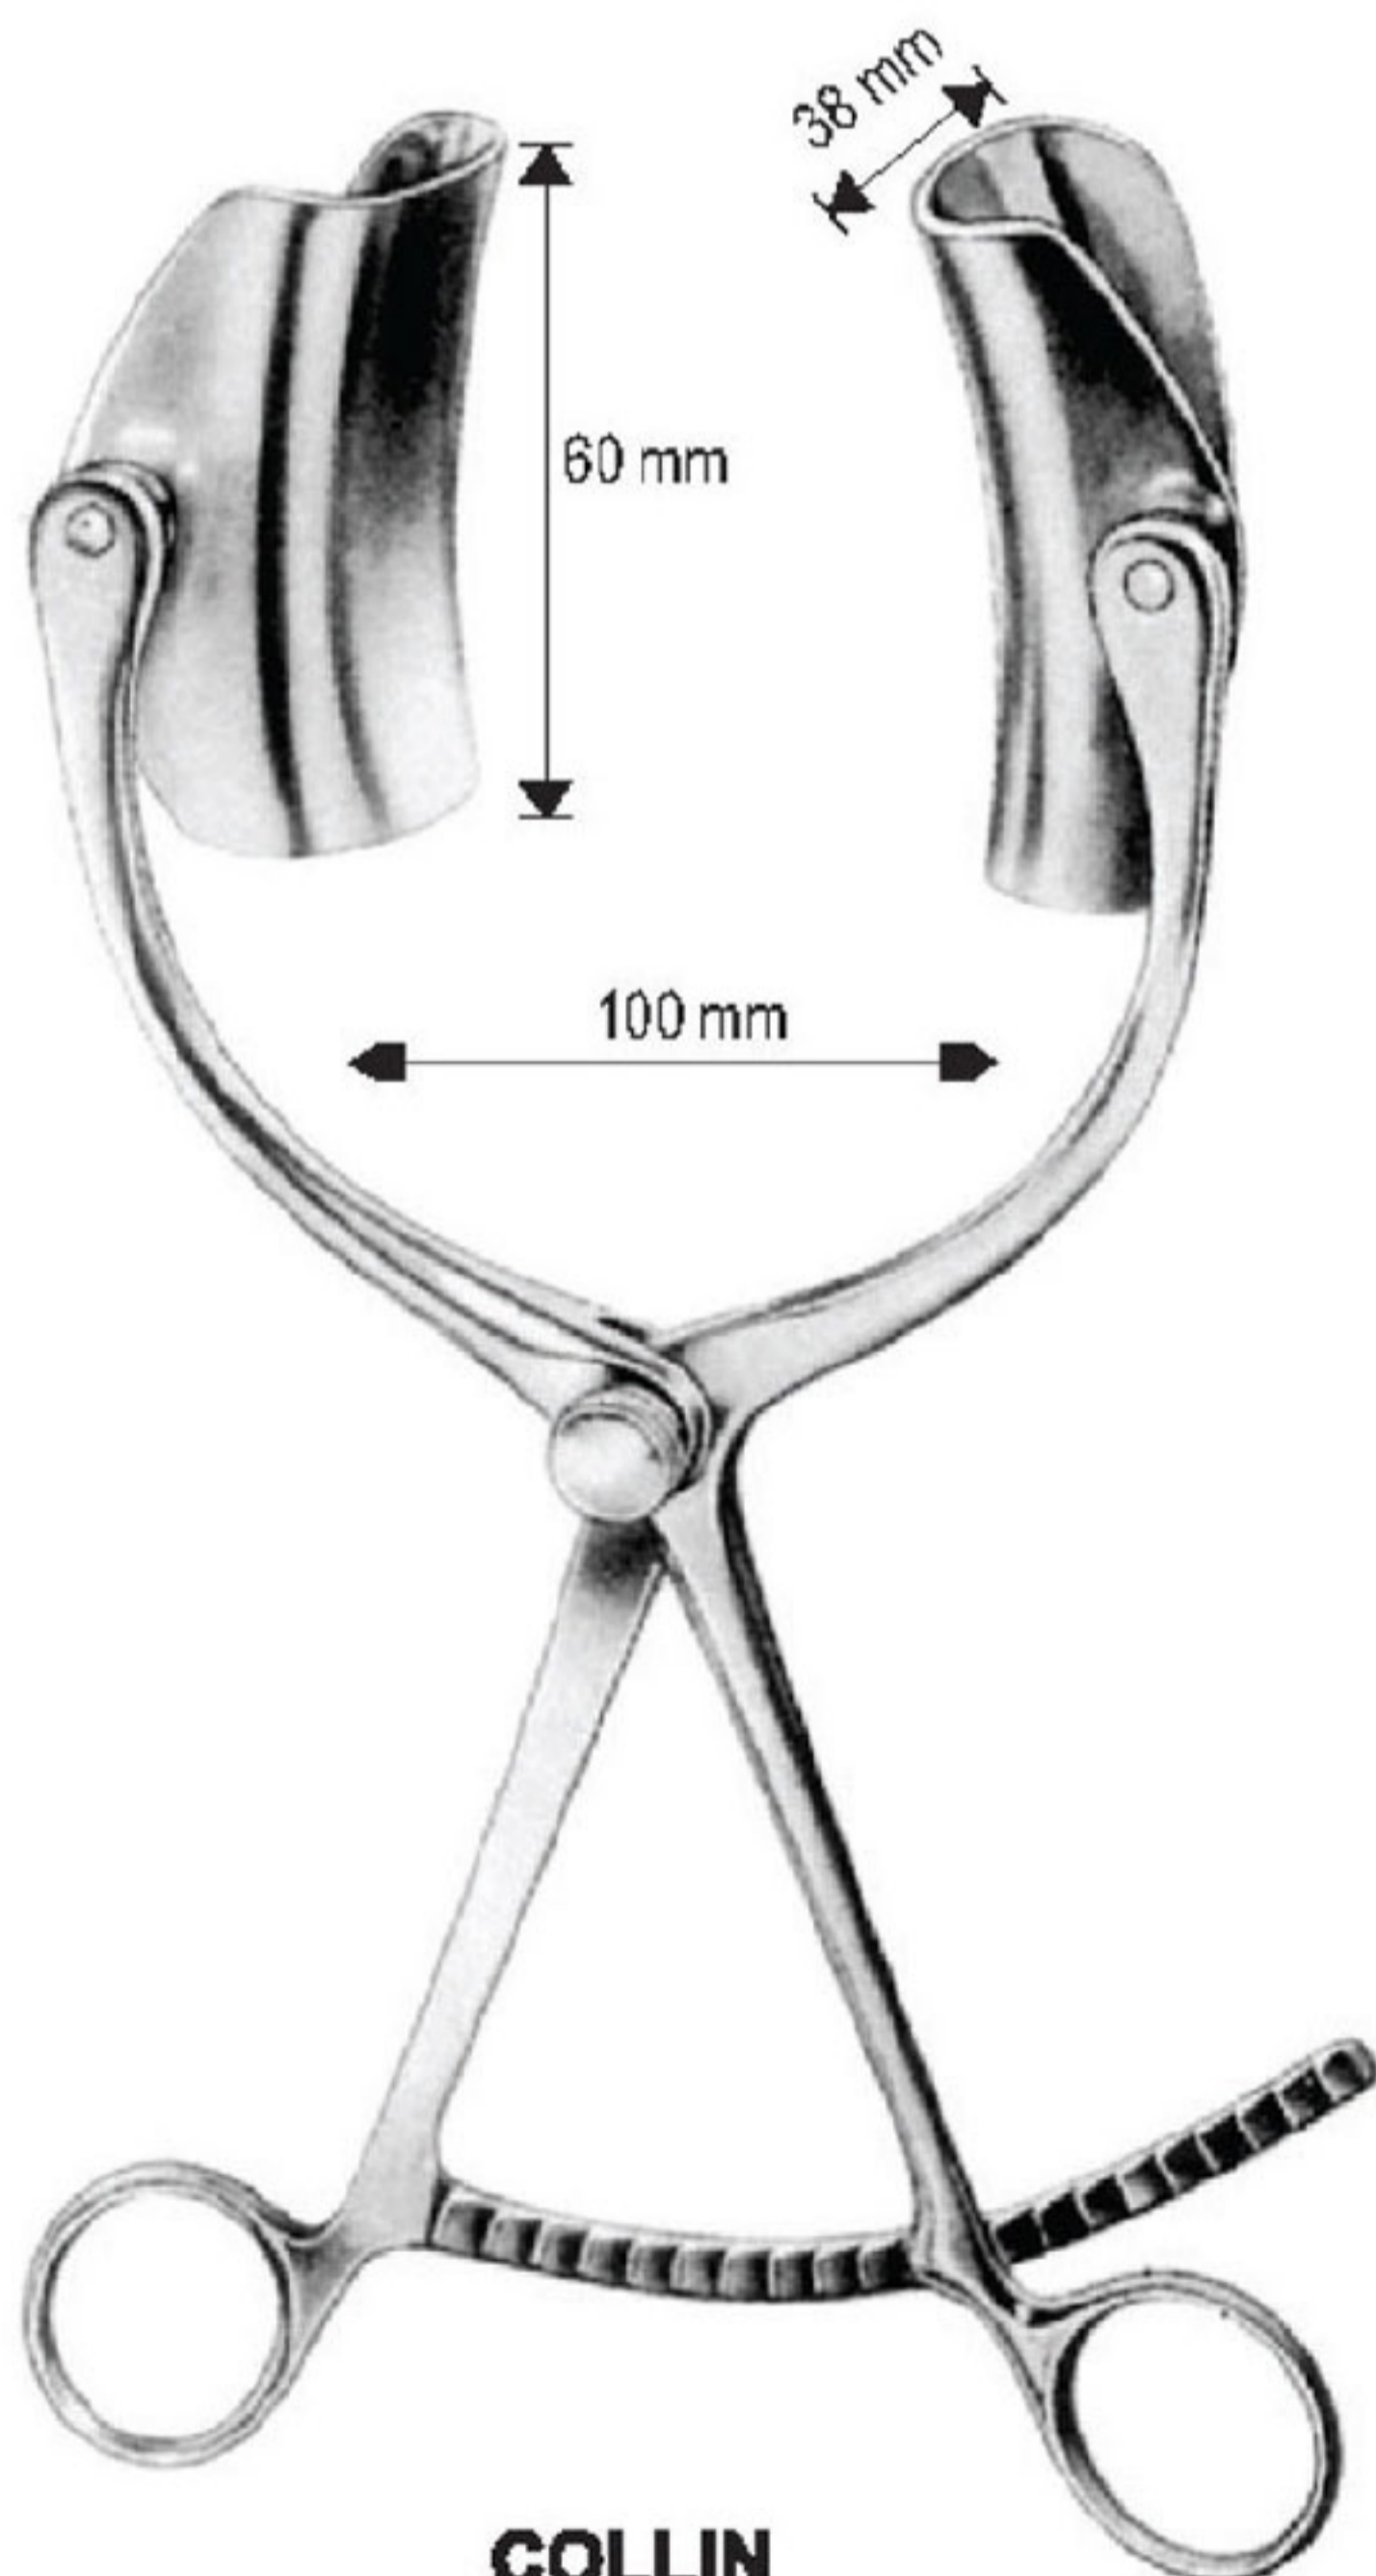

OL16-4665-18
 18 cm/7 1/8"

MAYO-ADAMS
 OI 16-4666-16
 16.5 cm/6 1/2"

BABY-COLLIN complete, with 2 pairs of exchangeable blades
 OI 16-4667-00

COLLIN
 OI 16-4668-38

Measurements see below

Exchangeable Blades