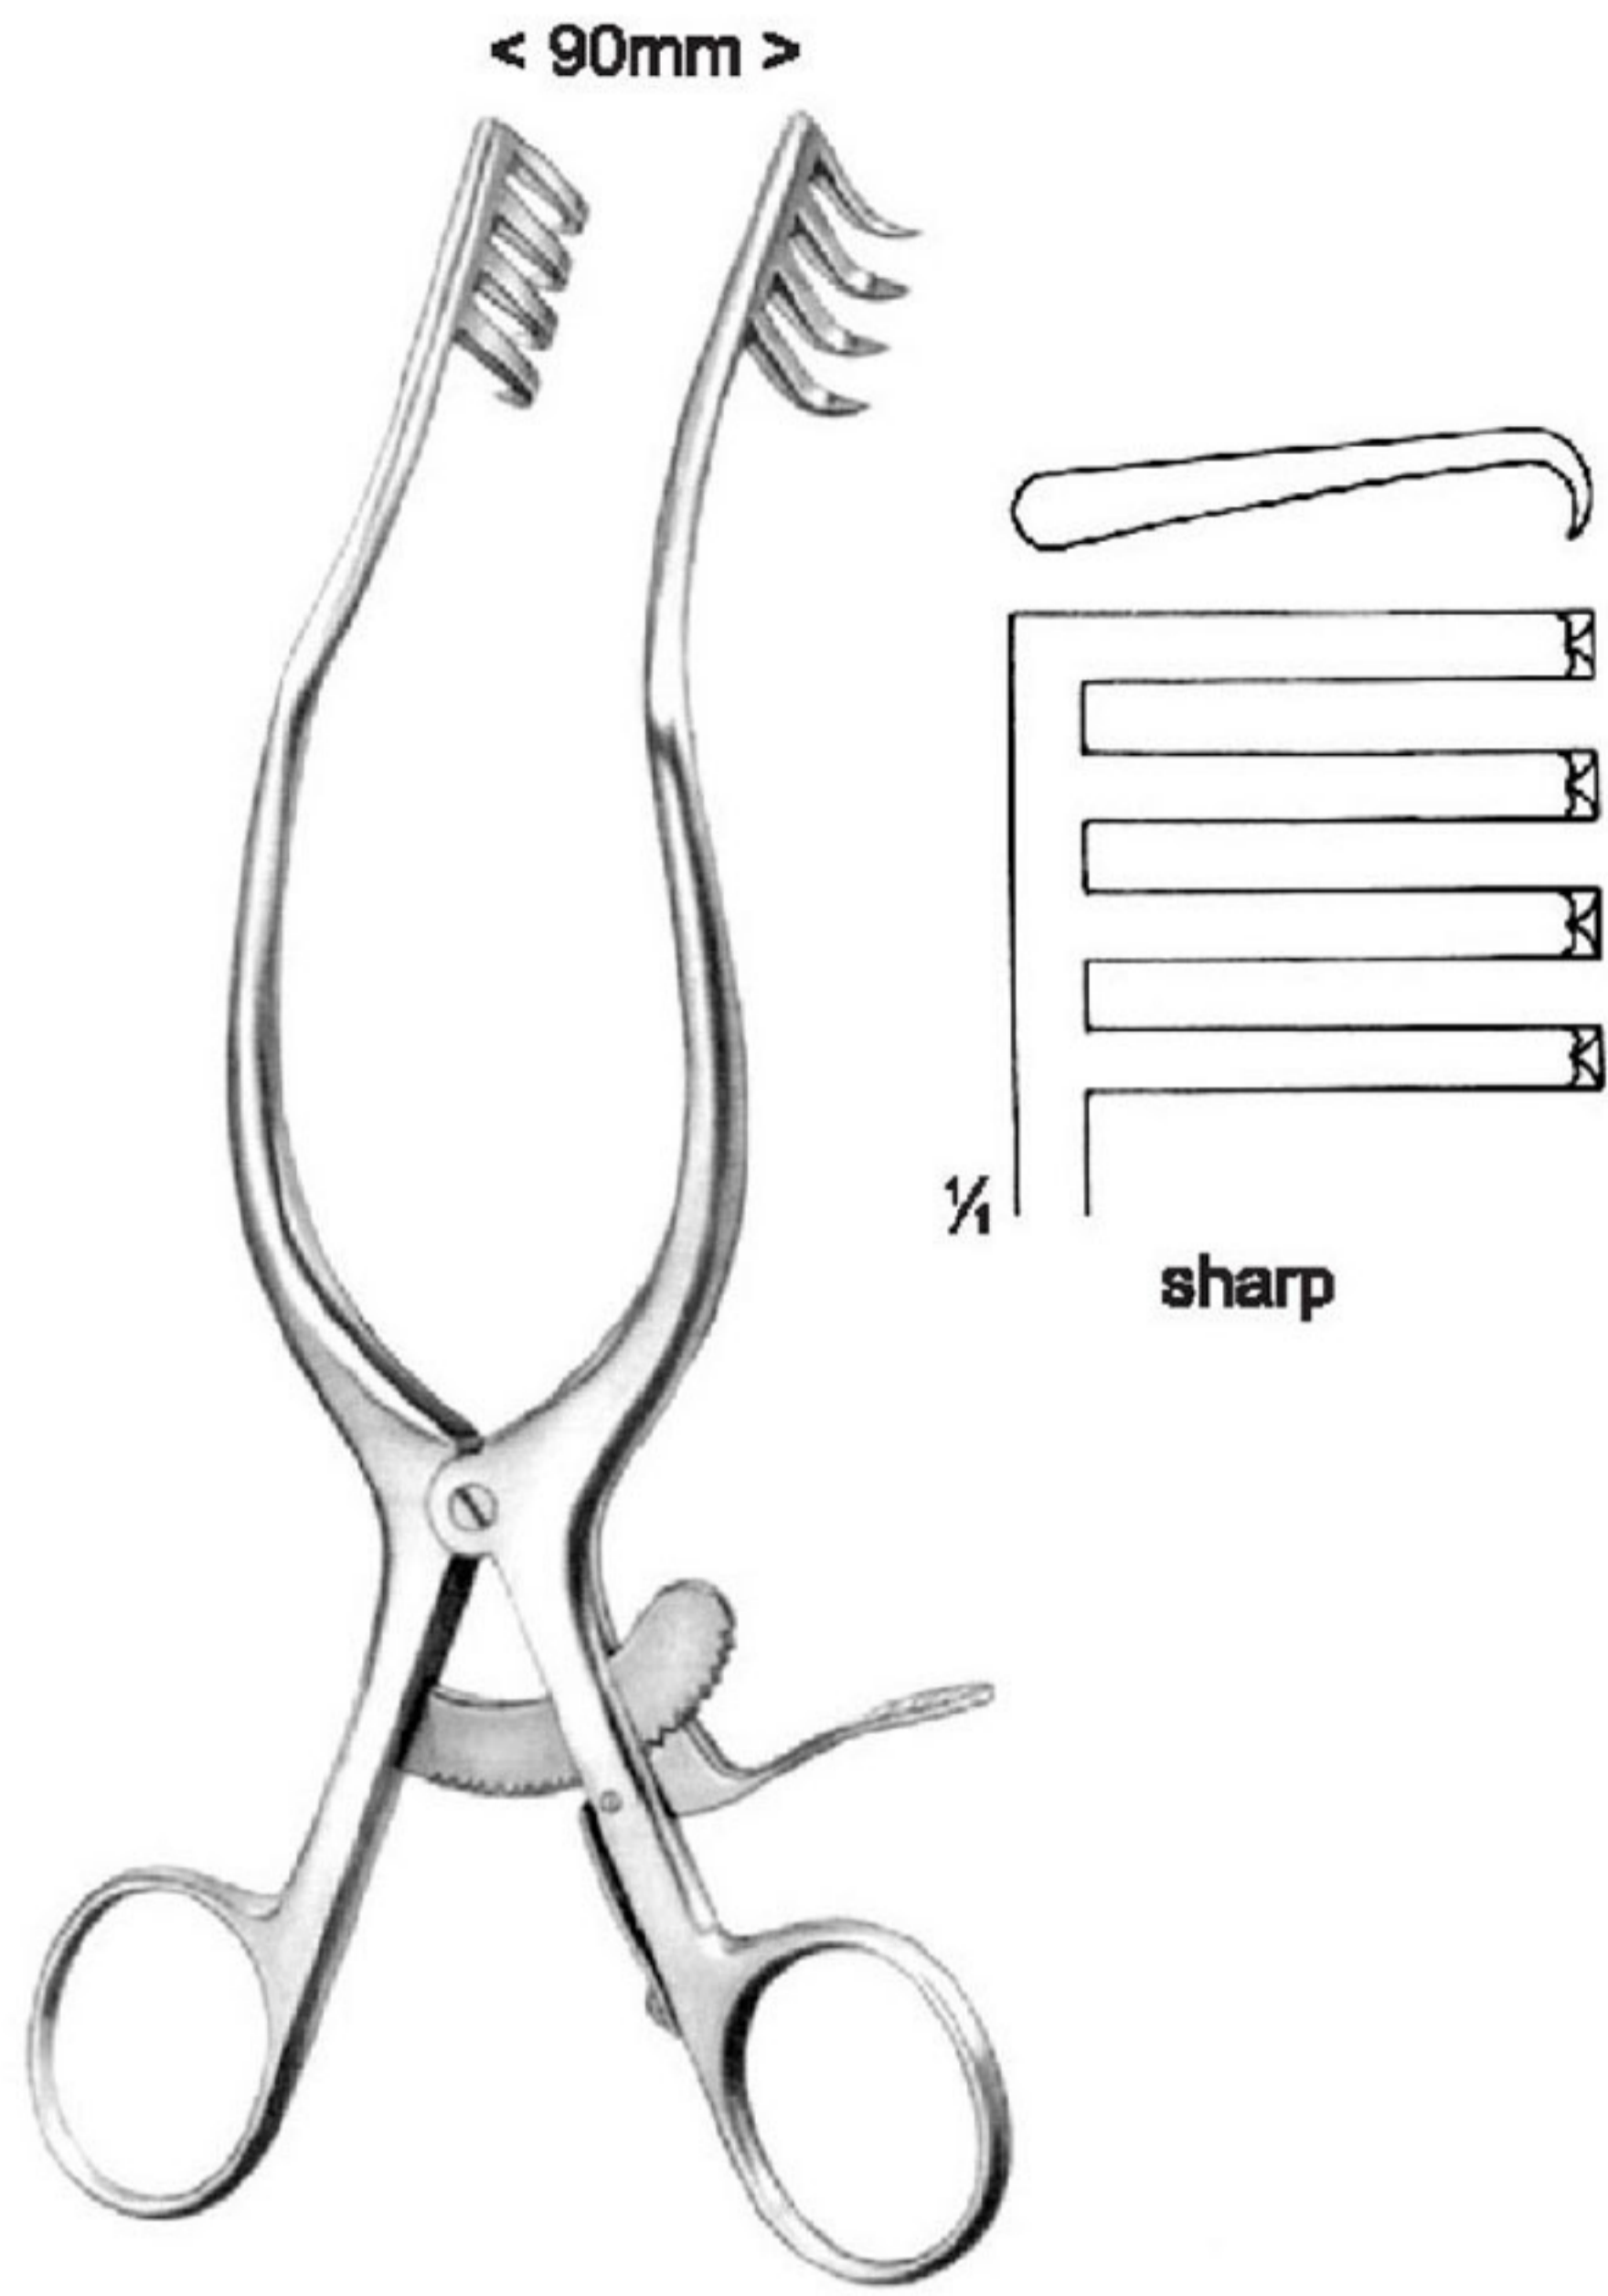

**PLESTER
Blunt**

OI 16-4618-10
 10.5 cm/4 1/8"

**MILLIGAN
Blunt**

OI 16-4619-13
 13.5 cm/5 3/8"

Measurements of Retractors : Depth x Width

ANDERSON - ADSON
4 : 4
OI 16-4620-19
19 cm / 7 1/2"

WEITLANER
3 : 4