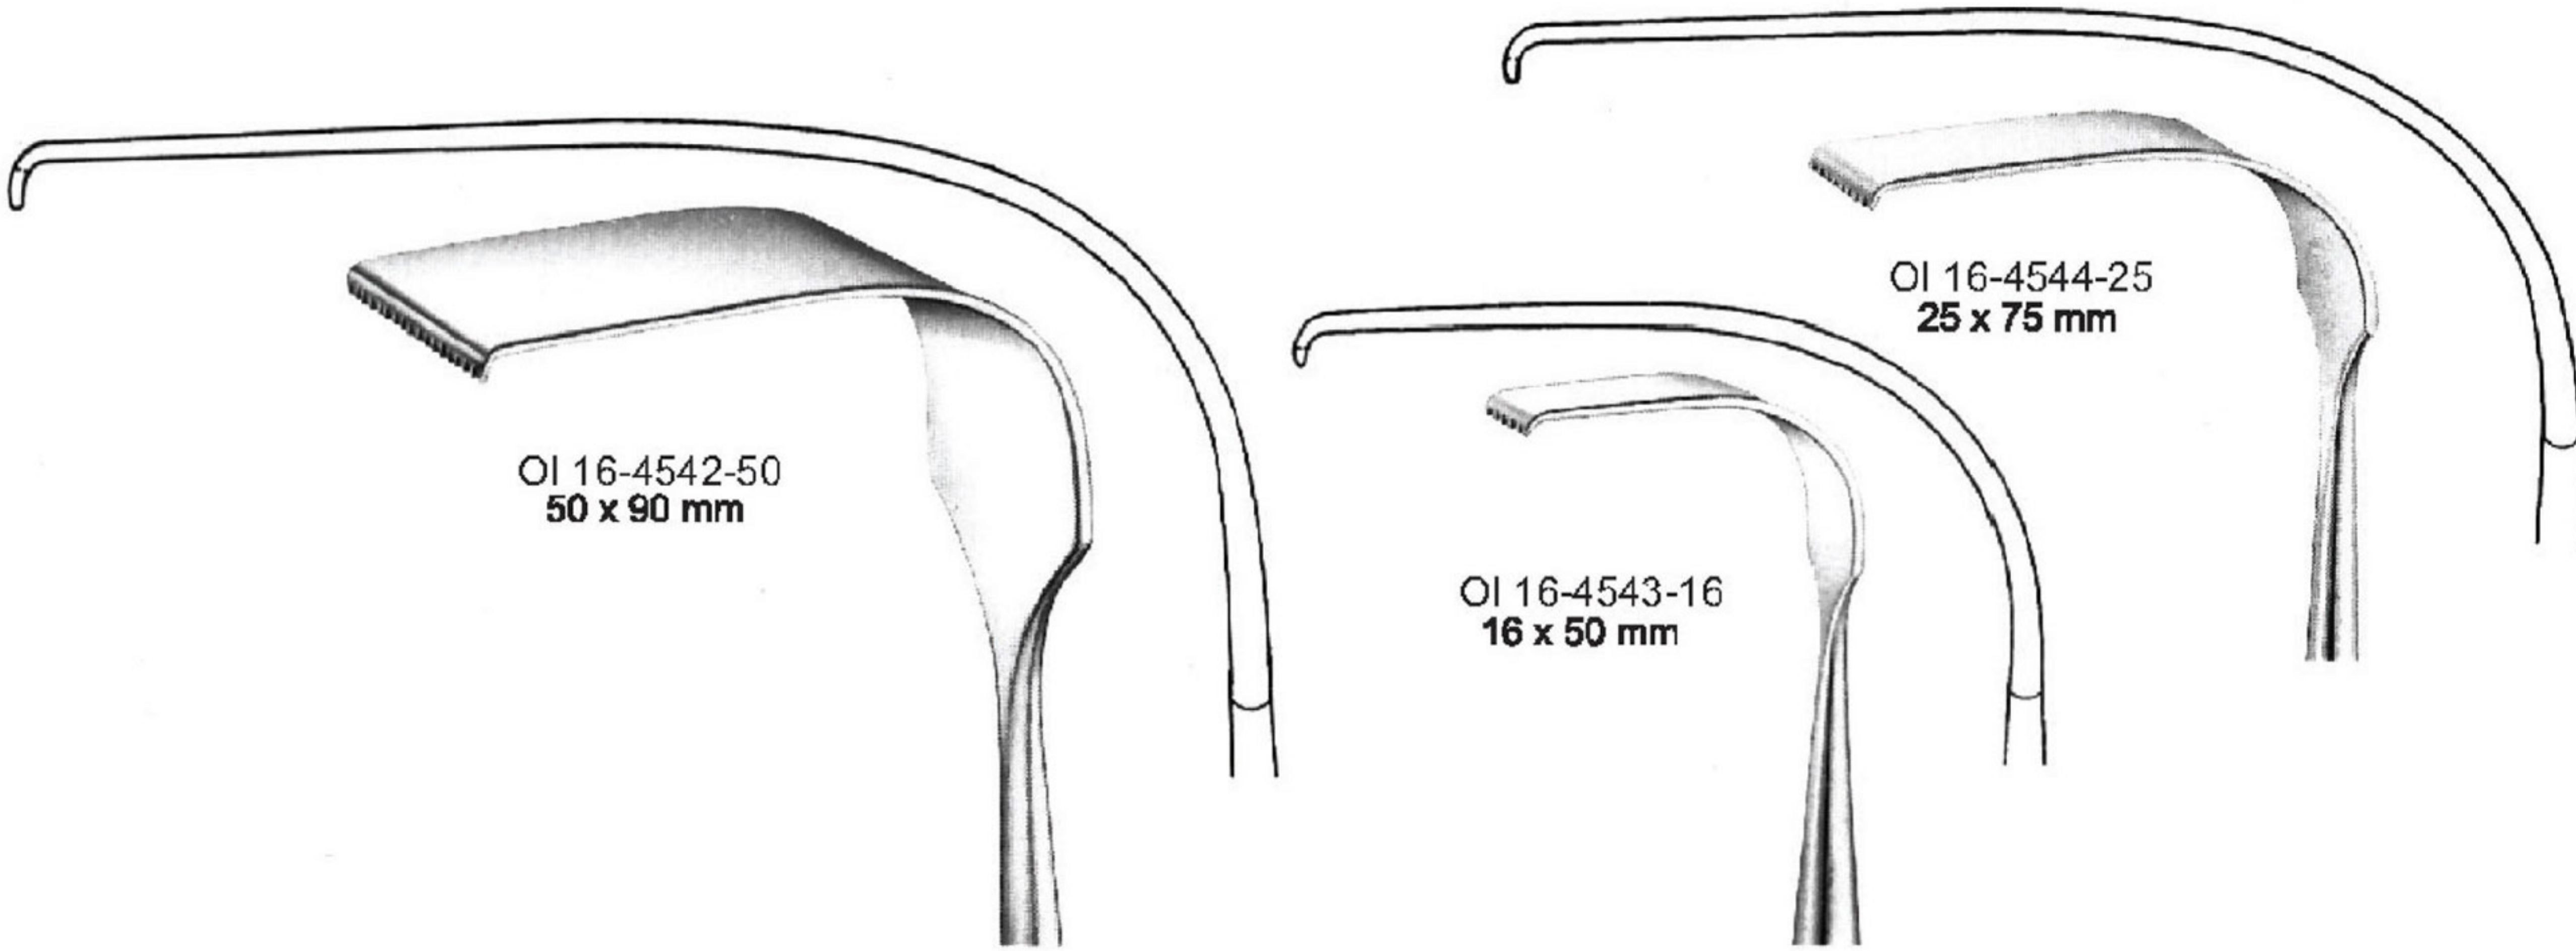

MORRIS
24.5 cm/9 5/8"

MEYERDING
OI 16-4551-20 20 cm/7 7/8"
OI 16-4551-23 23 cm/9"
OI 16-4551-24 24 cm/9 1/2"

Measurements of Spatulas : Depth x Width