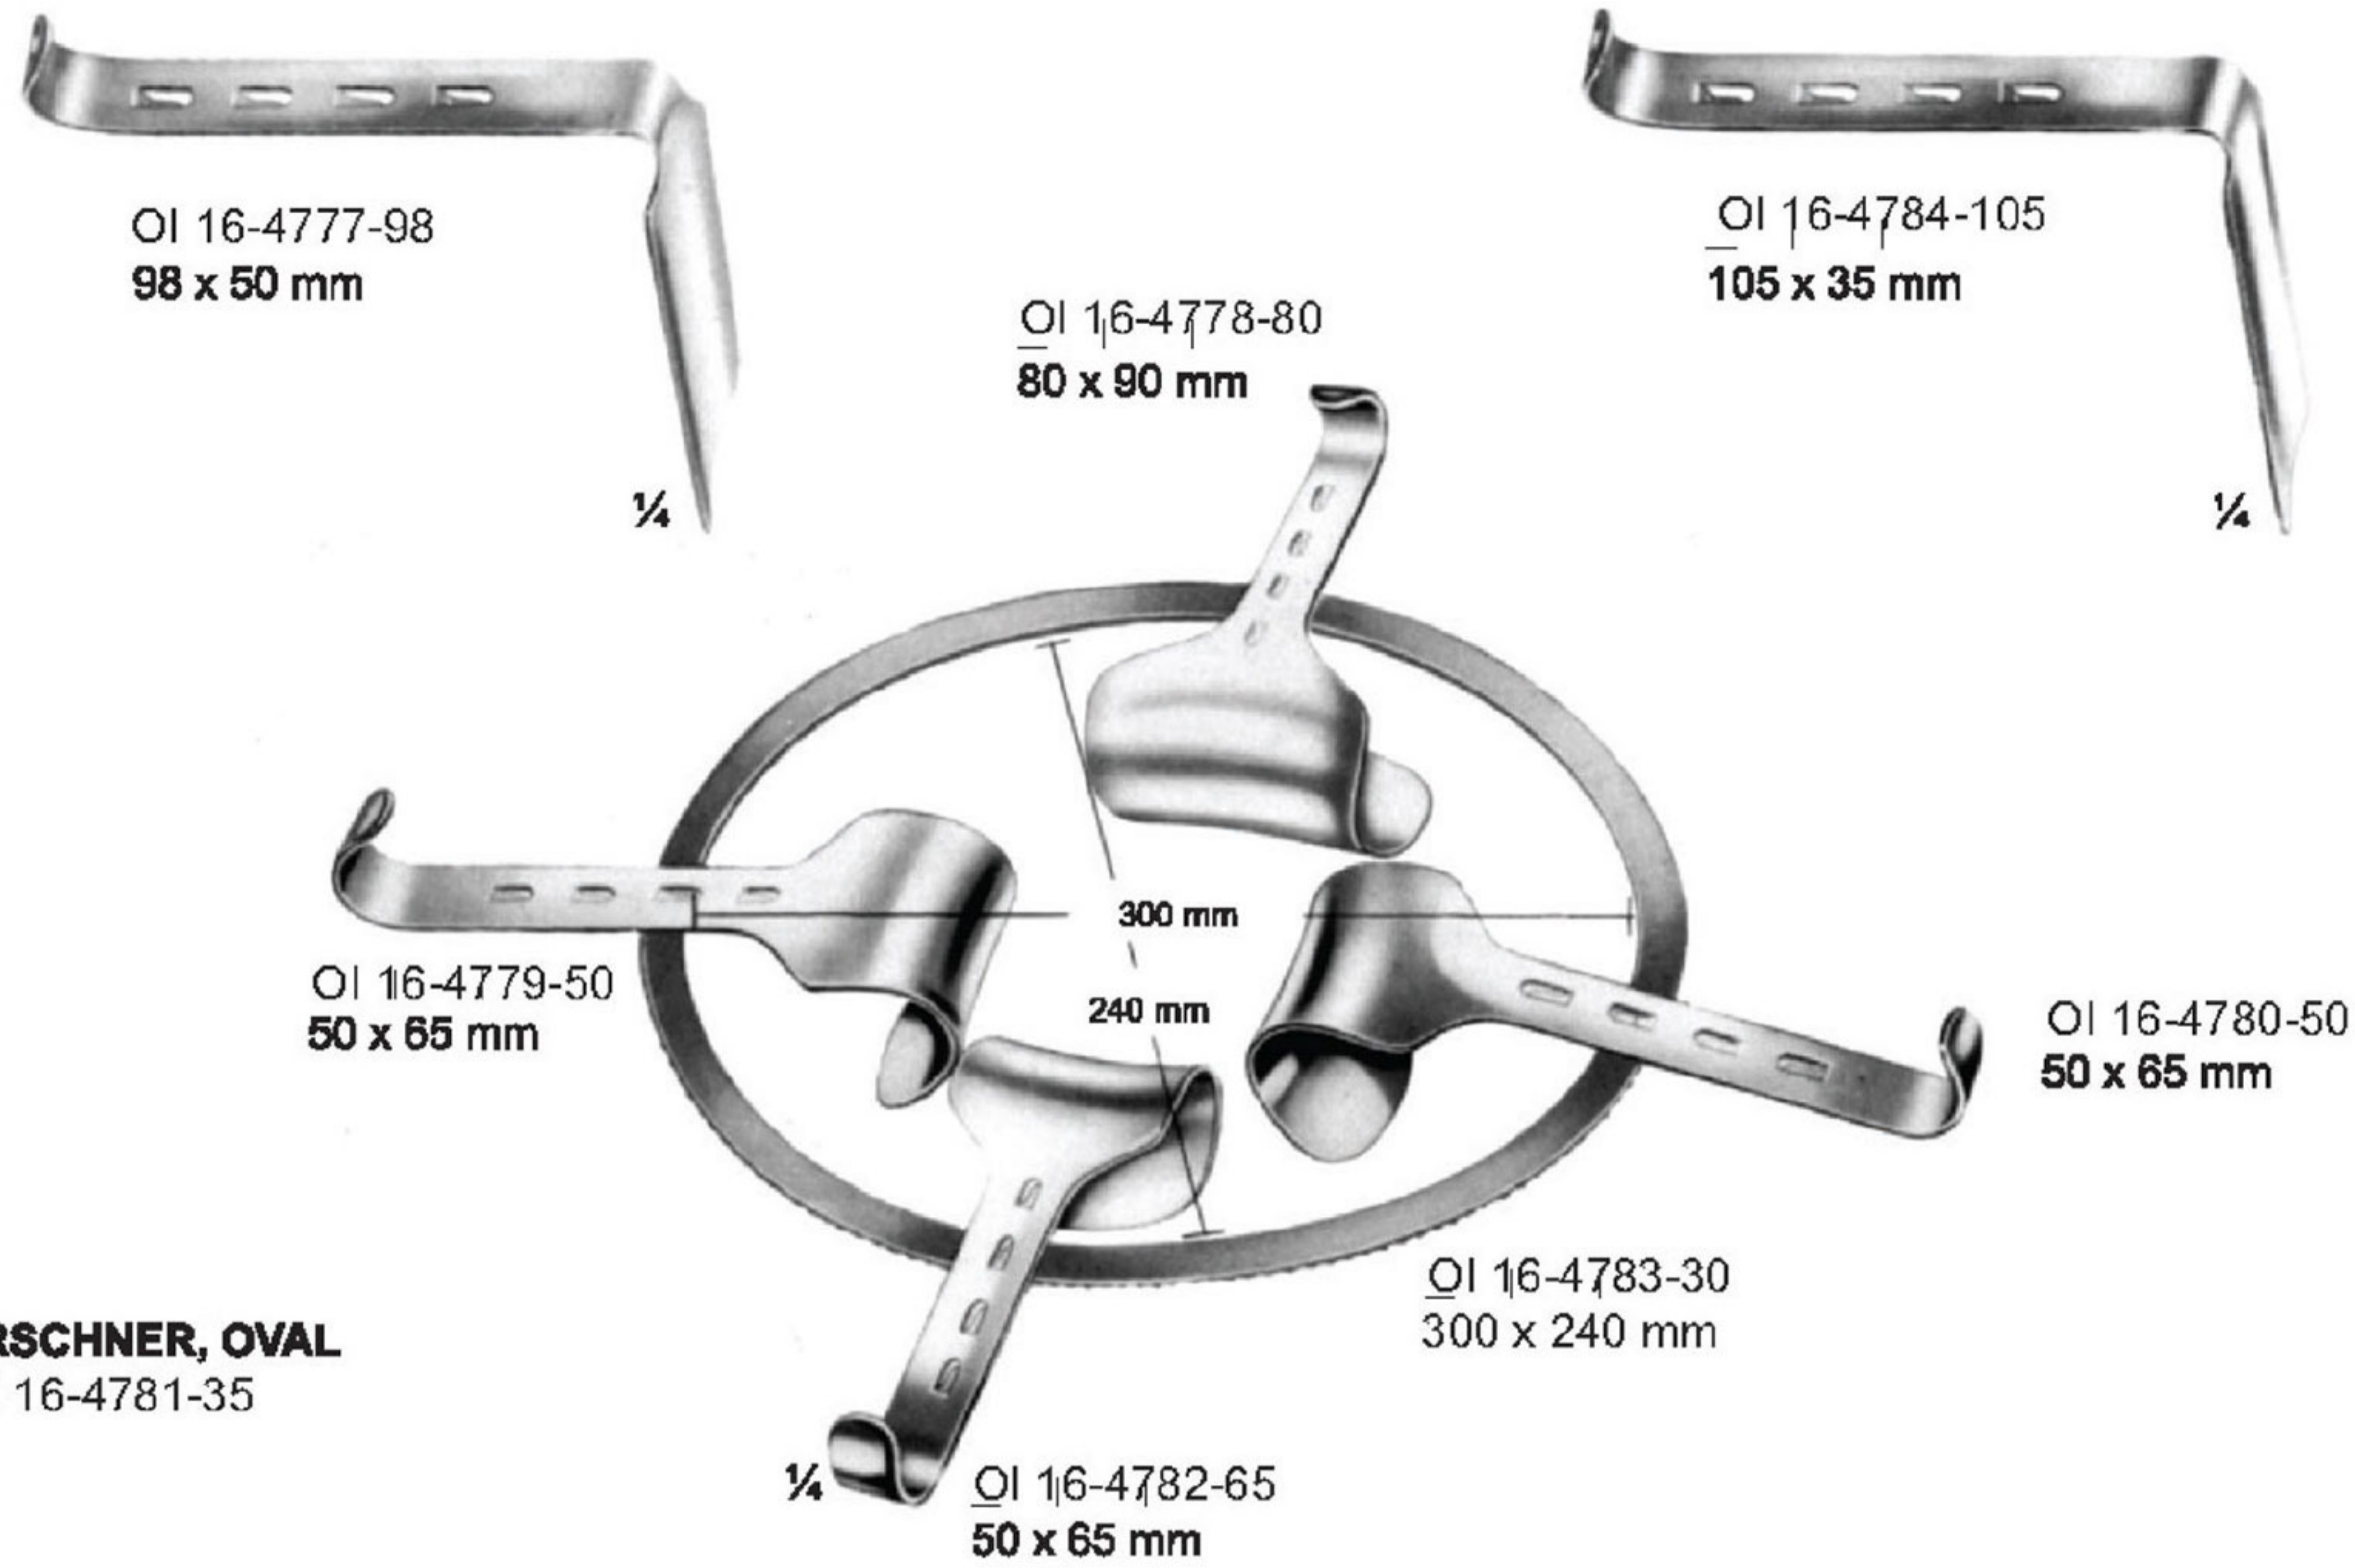

KIRSCHNER, OVAL
OI 16-4781-35

1. OI 16-4785-50 - Kirschner, Abdominal Retractor, Oval, complete, consisting of:
   - OI 16-4786-50 - 1 Frame, 300 x 240 mm
   - OI 16-4787-50 - 3 Hook-on retractors, 50 x 65 mm
   - OI 16-4788-50 - 1 ditto, 80 x 90 mm
   - OI 16-4789-50 - 1 ditto, 98 x 50 mm
   - OI 16-4790-50 - 1 ditto, 105 x 35 mm
   - OI 16-4791-50 - Frame only, 300 x 240 mm
2. Hook-on retractors see bottom of page