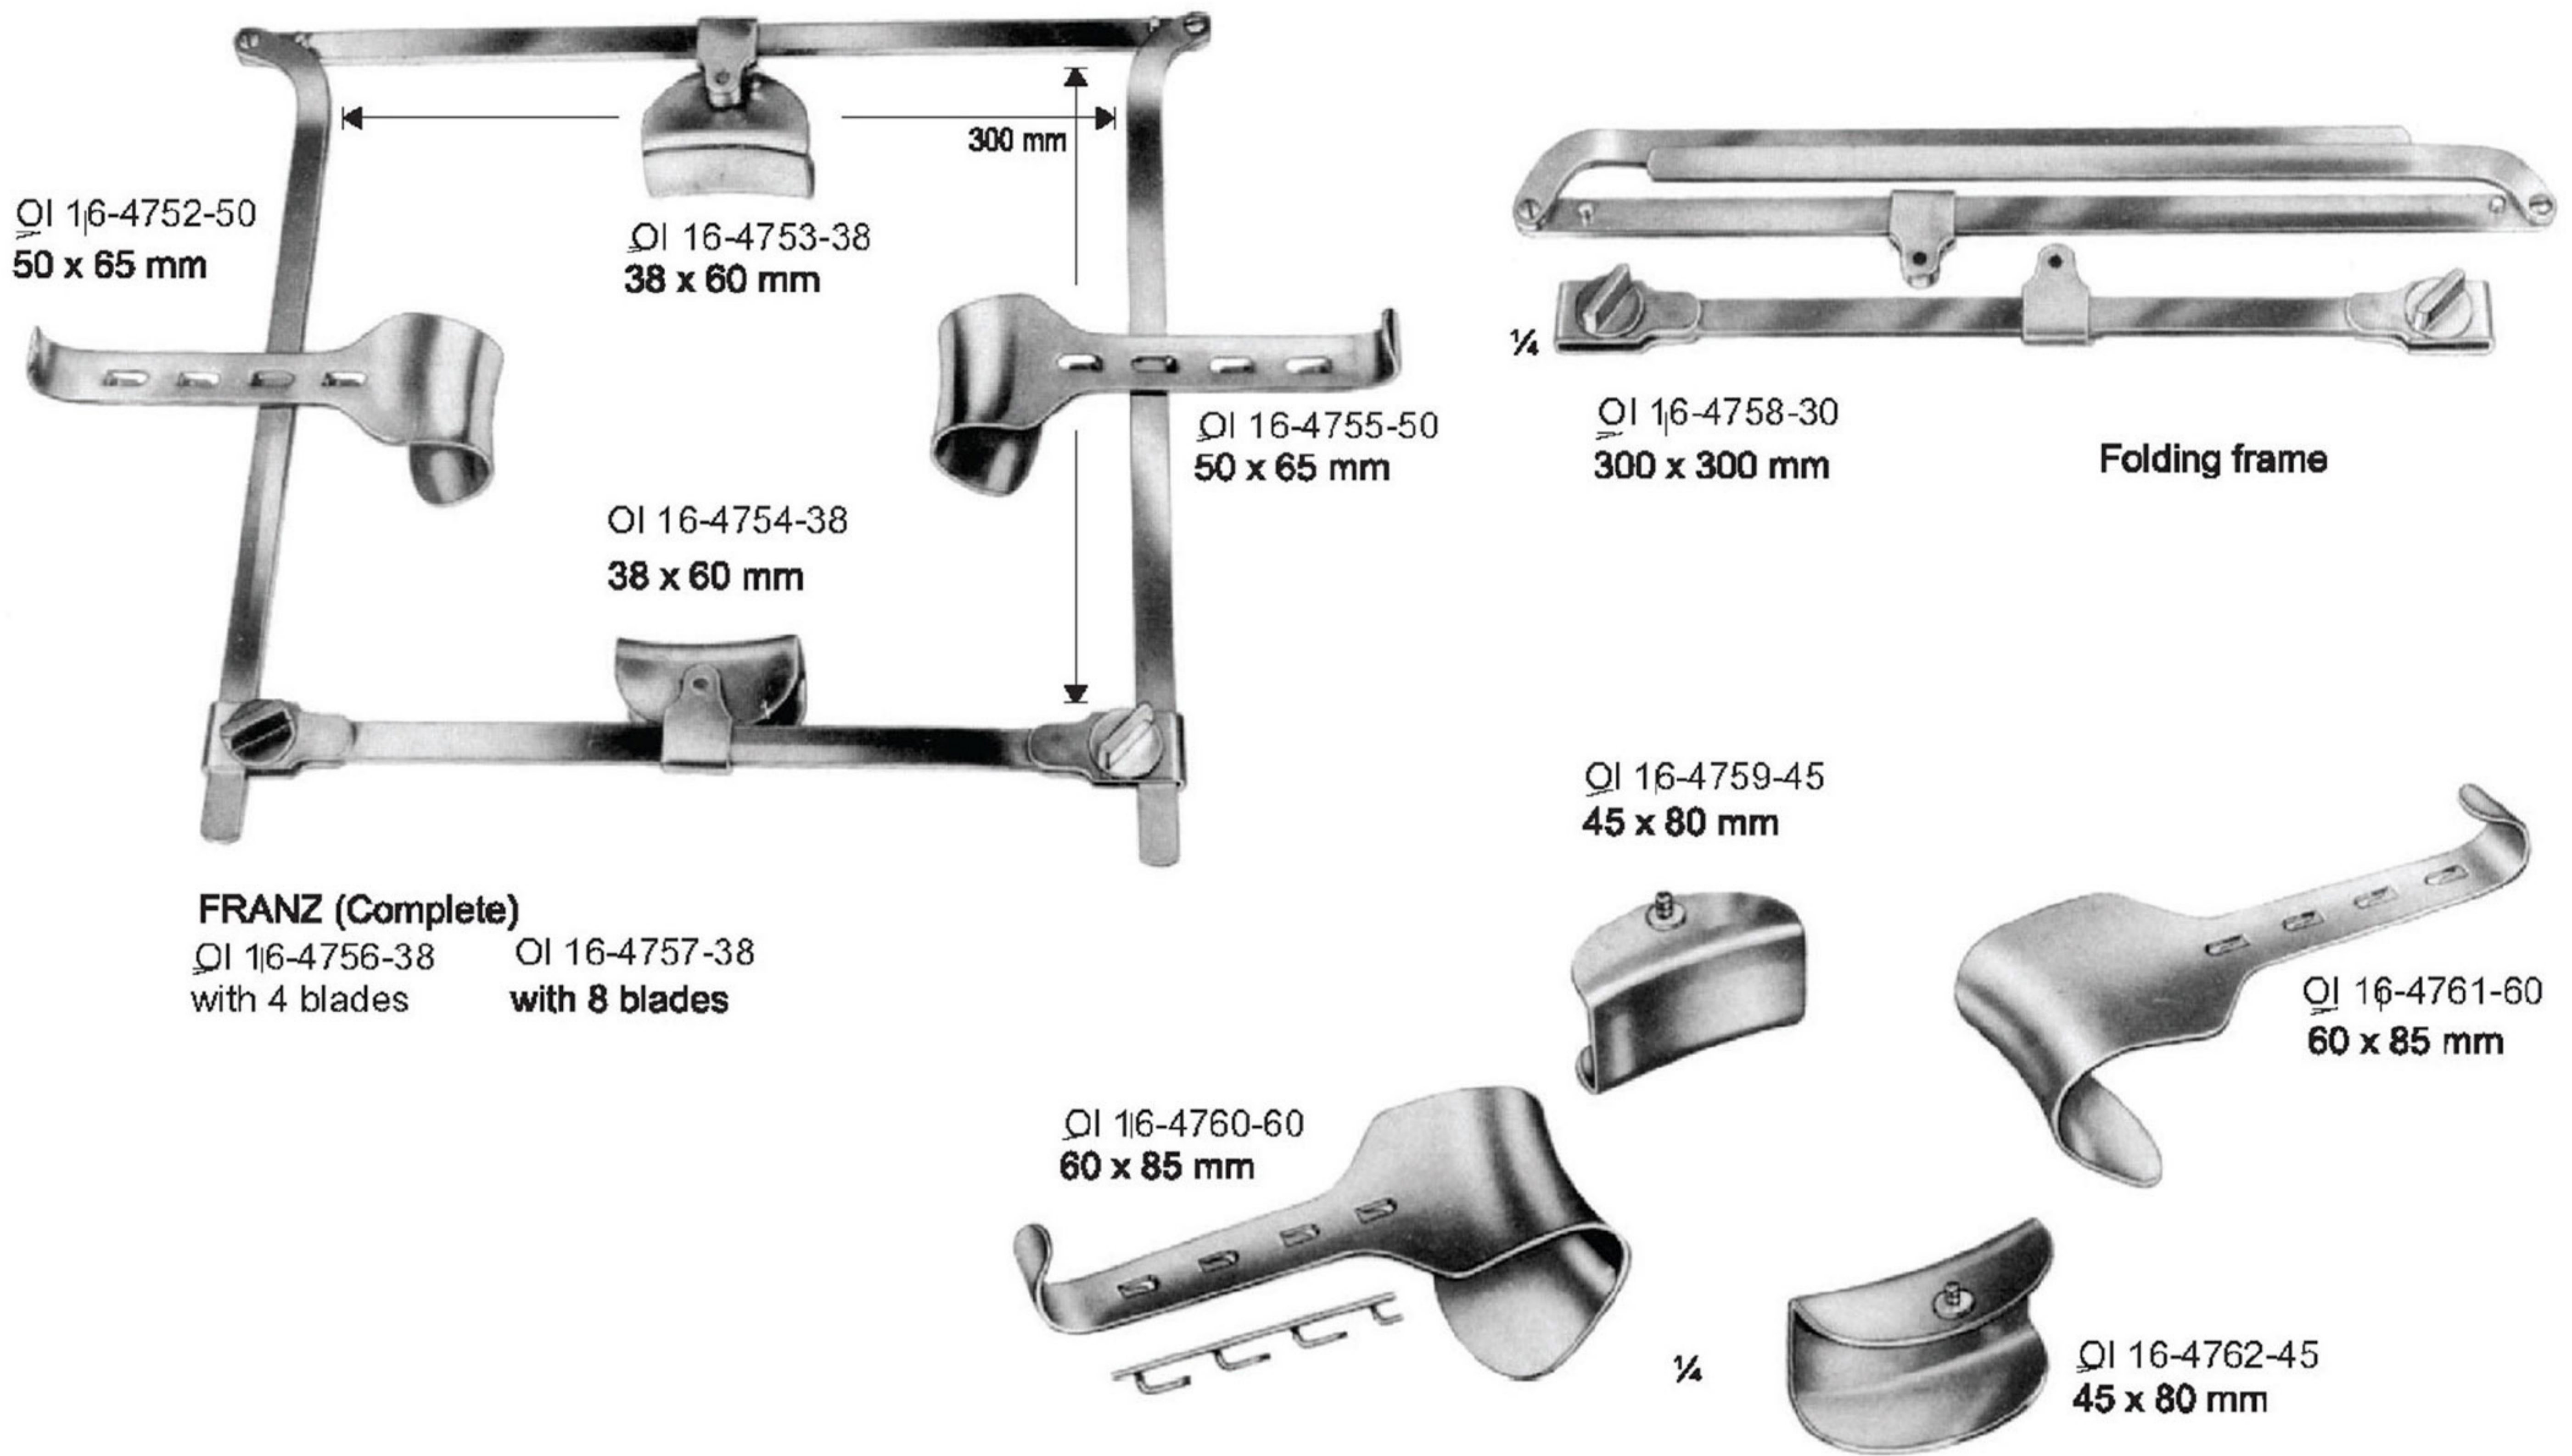

Hook-on Retractors for Kirschner and Franz Frames

Measurements of retractors: Depth x Width

RETRACTORS

FRANZ (Complete)

OI 16-4756-38 with 4 blades OI 16-4757-38 with 8 blades

- OI 16-4763-50 - Franz, Abdominal Retractor, folding, - complete, consisting of:
- OI 16-4764-50 - 2 Hook-on retractors, 50 x 65 mm
- OI 16-4765-50 - 2 exchangeable blades 38 x 60 mm
- OI 16-4766-50 - Frame, folding, only, 300 x 300 mm