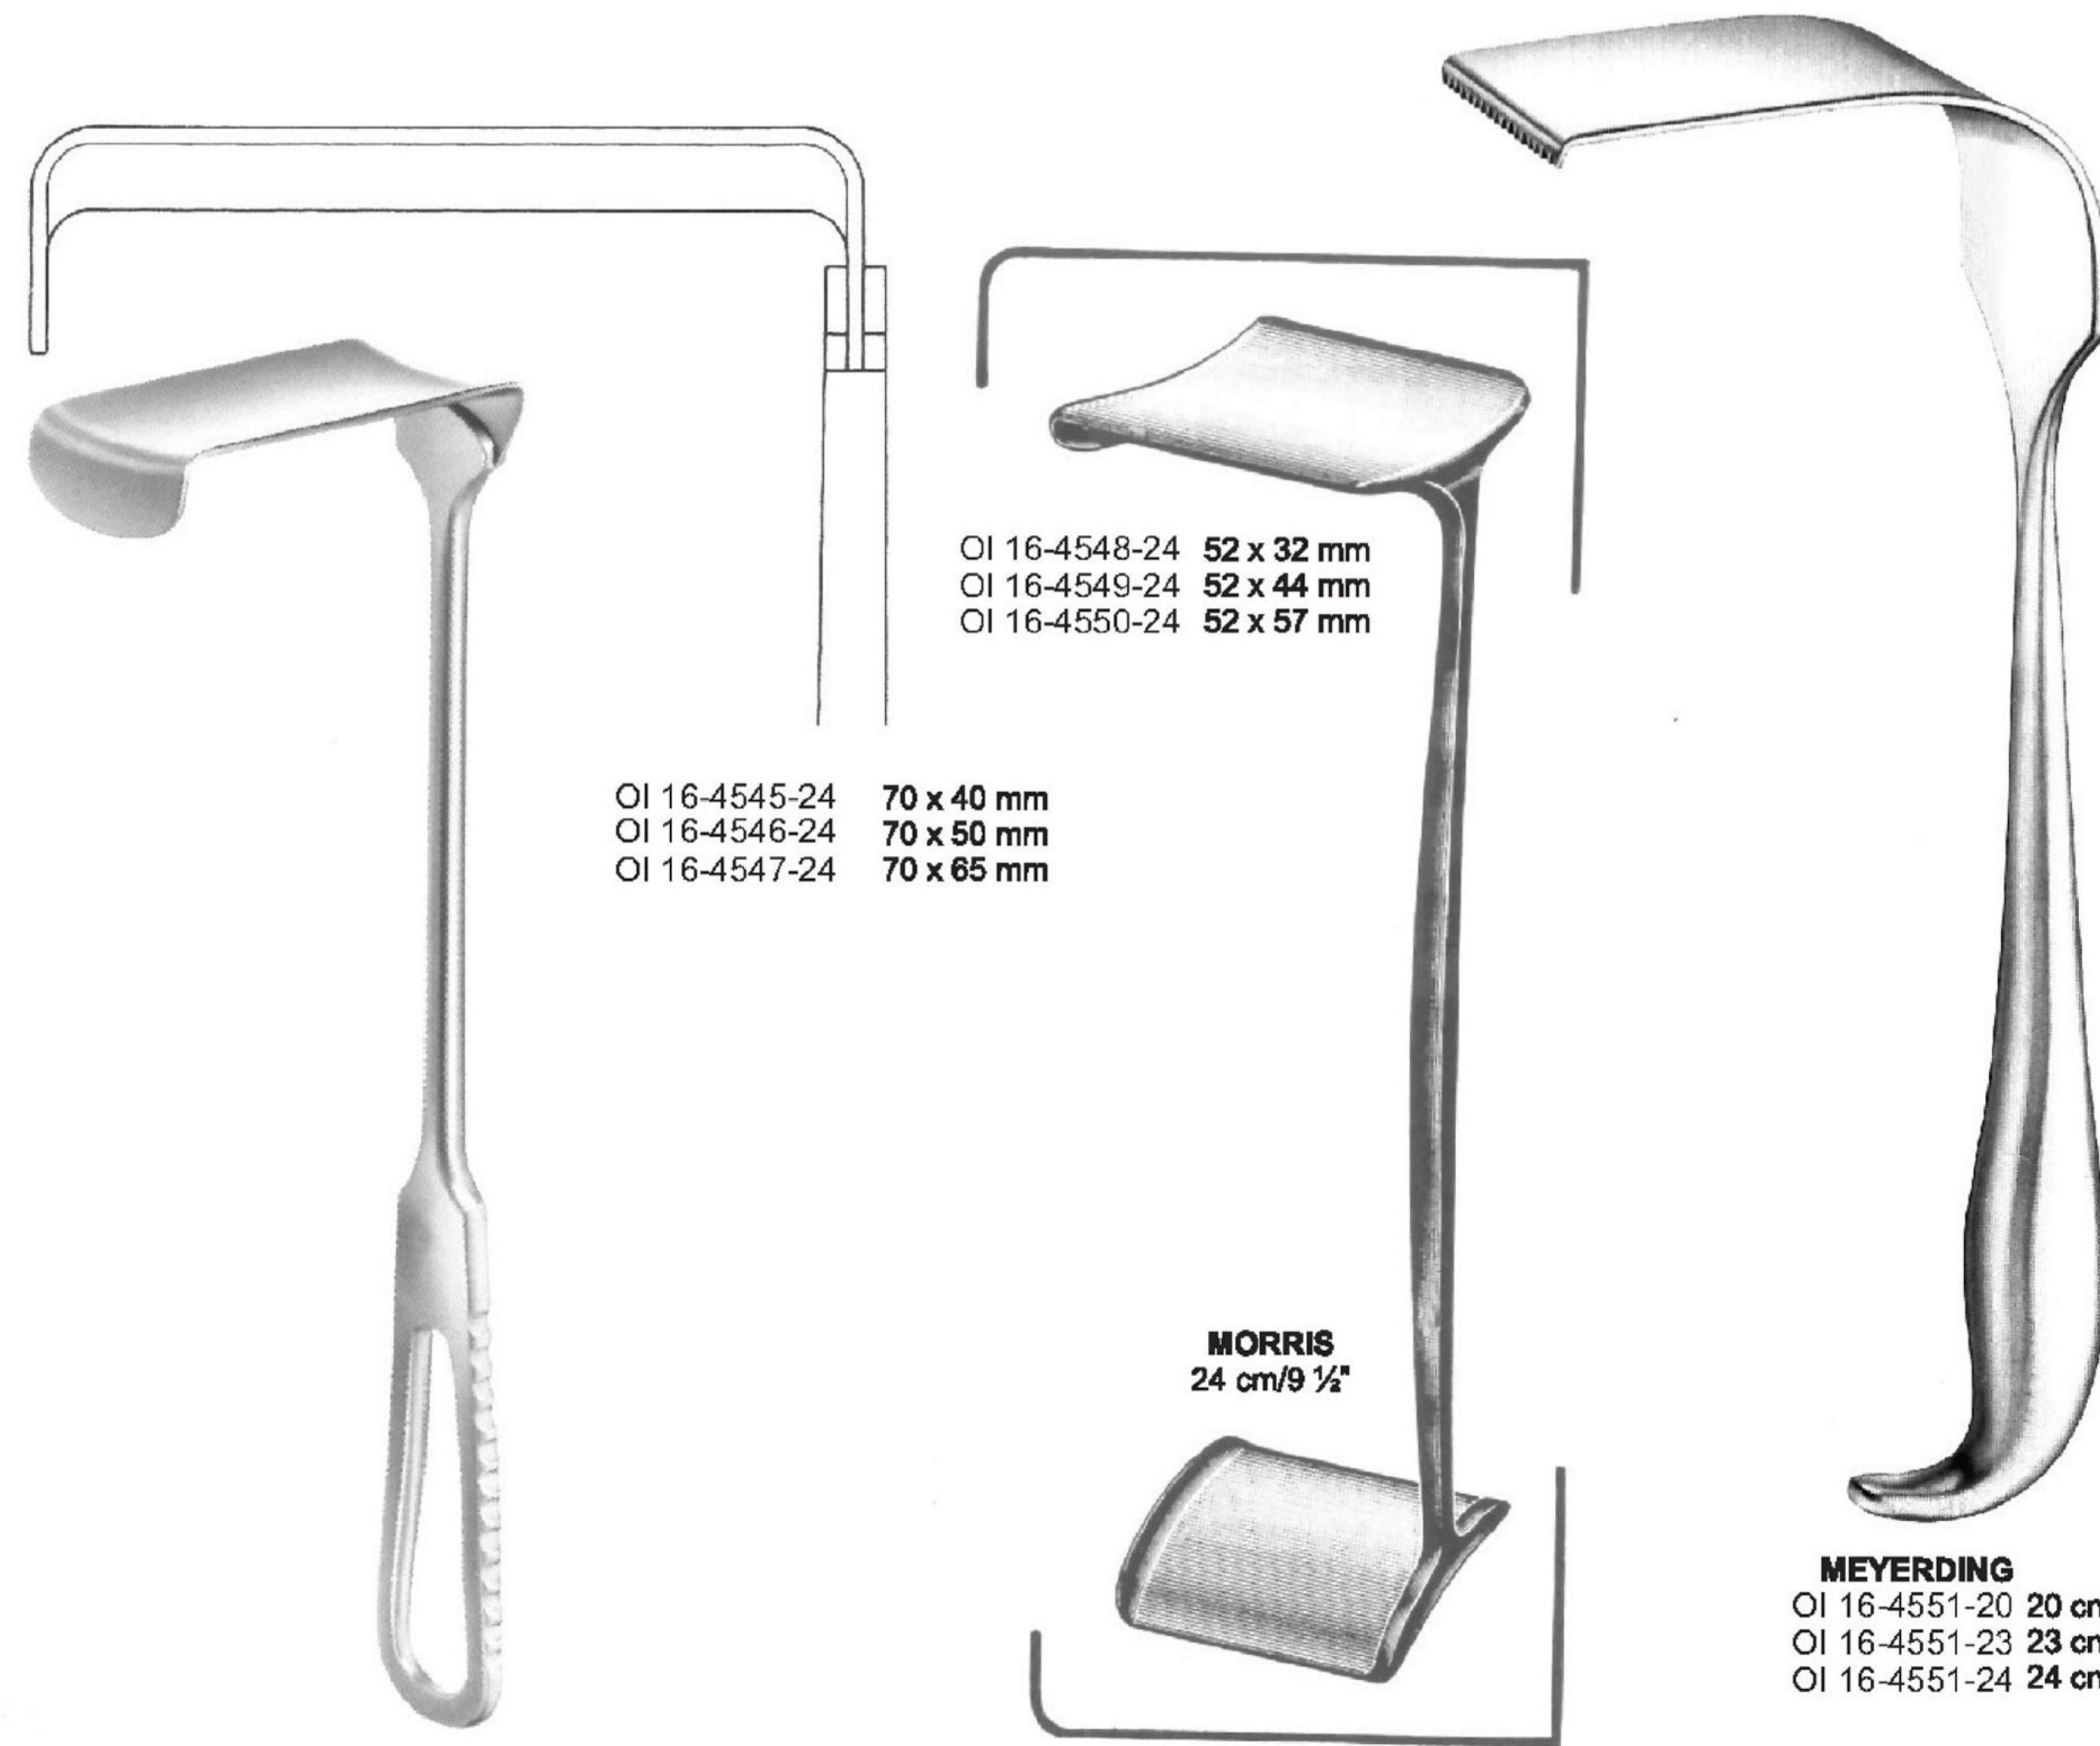

MORRIS
24.5 cm/9 5/8"

MEYERDING
OI 16-4551-20 20 cm/7 7/8"
OI 16-4551-23 23 cm/9"
OI 16-4551-24 24 cm/9 1/2"

Measurements of Spatulas : Depth x Width