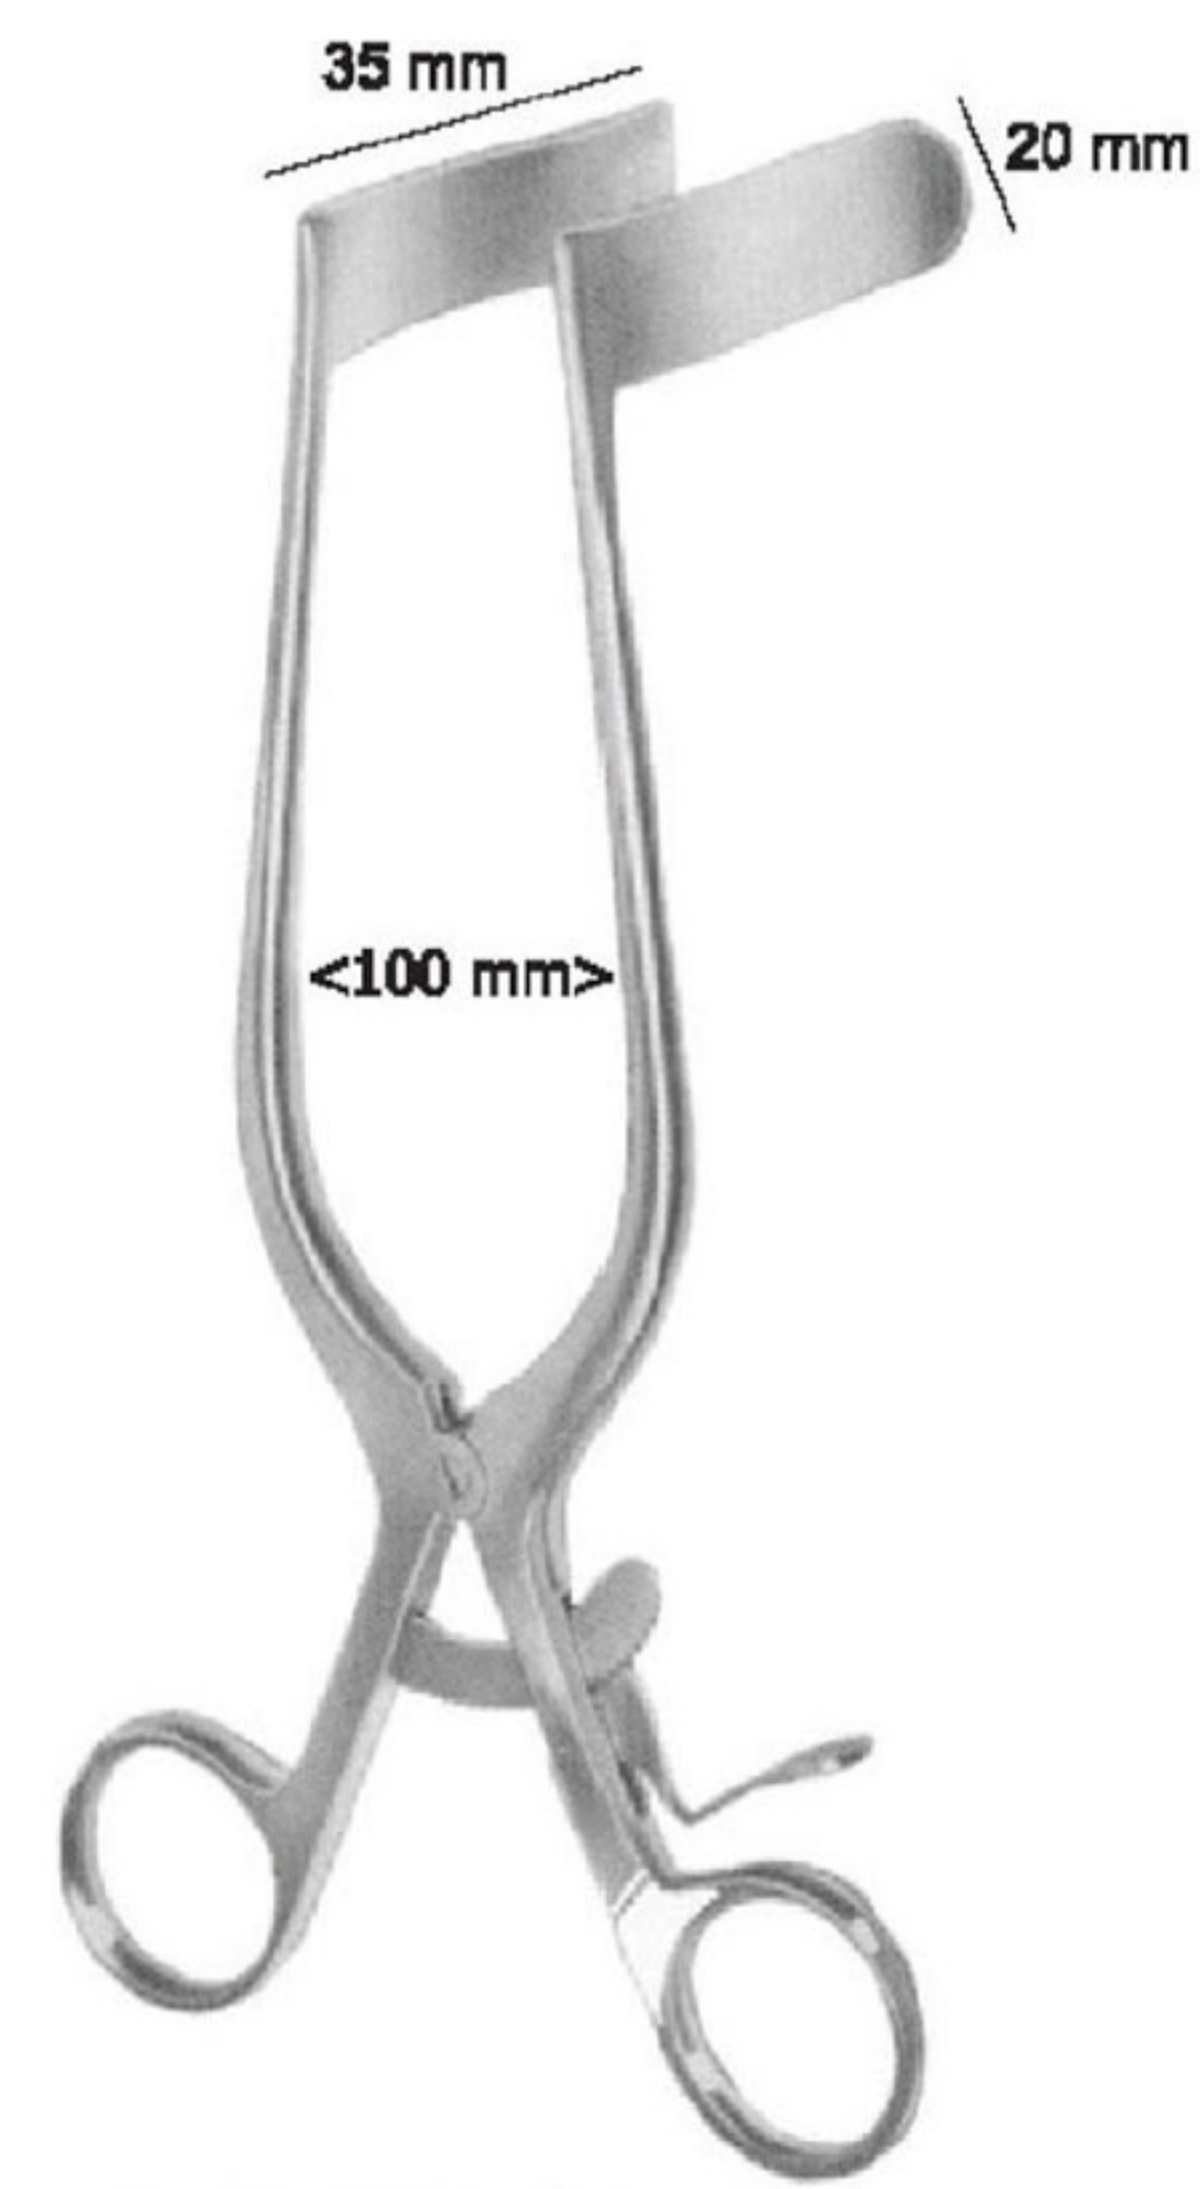

OL16-4665-18
18 cm/7 1/8"