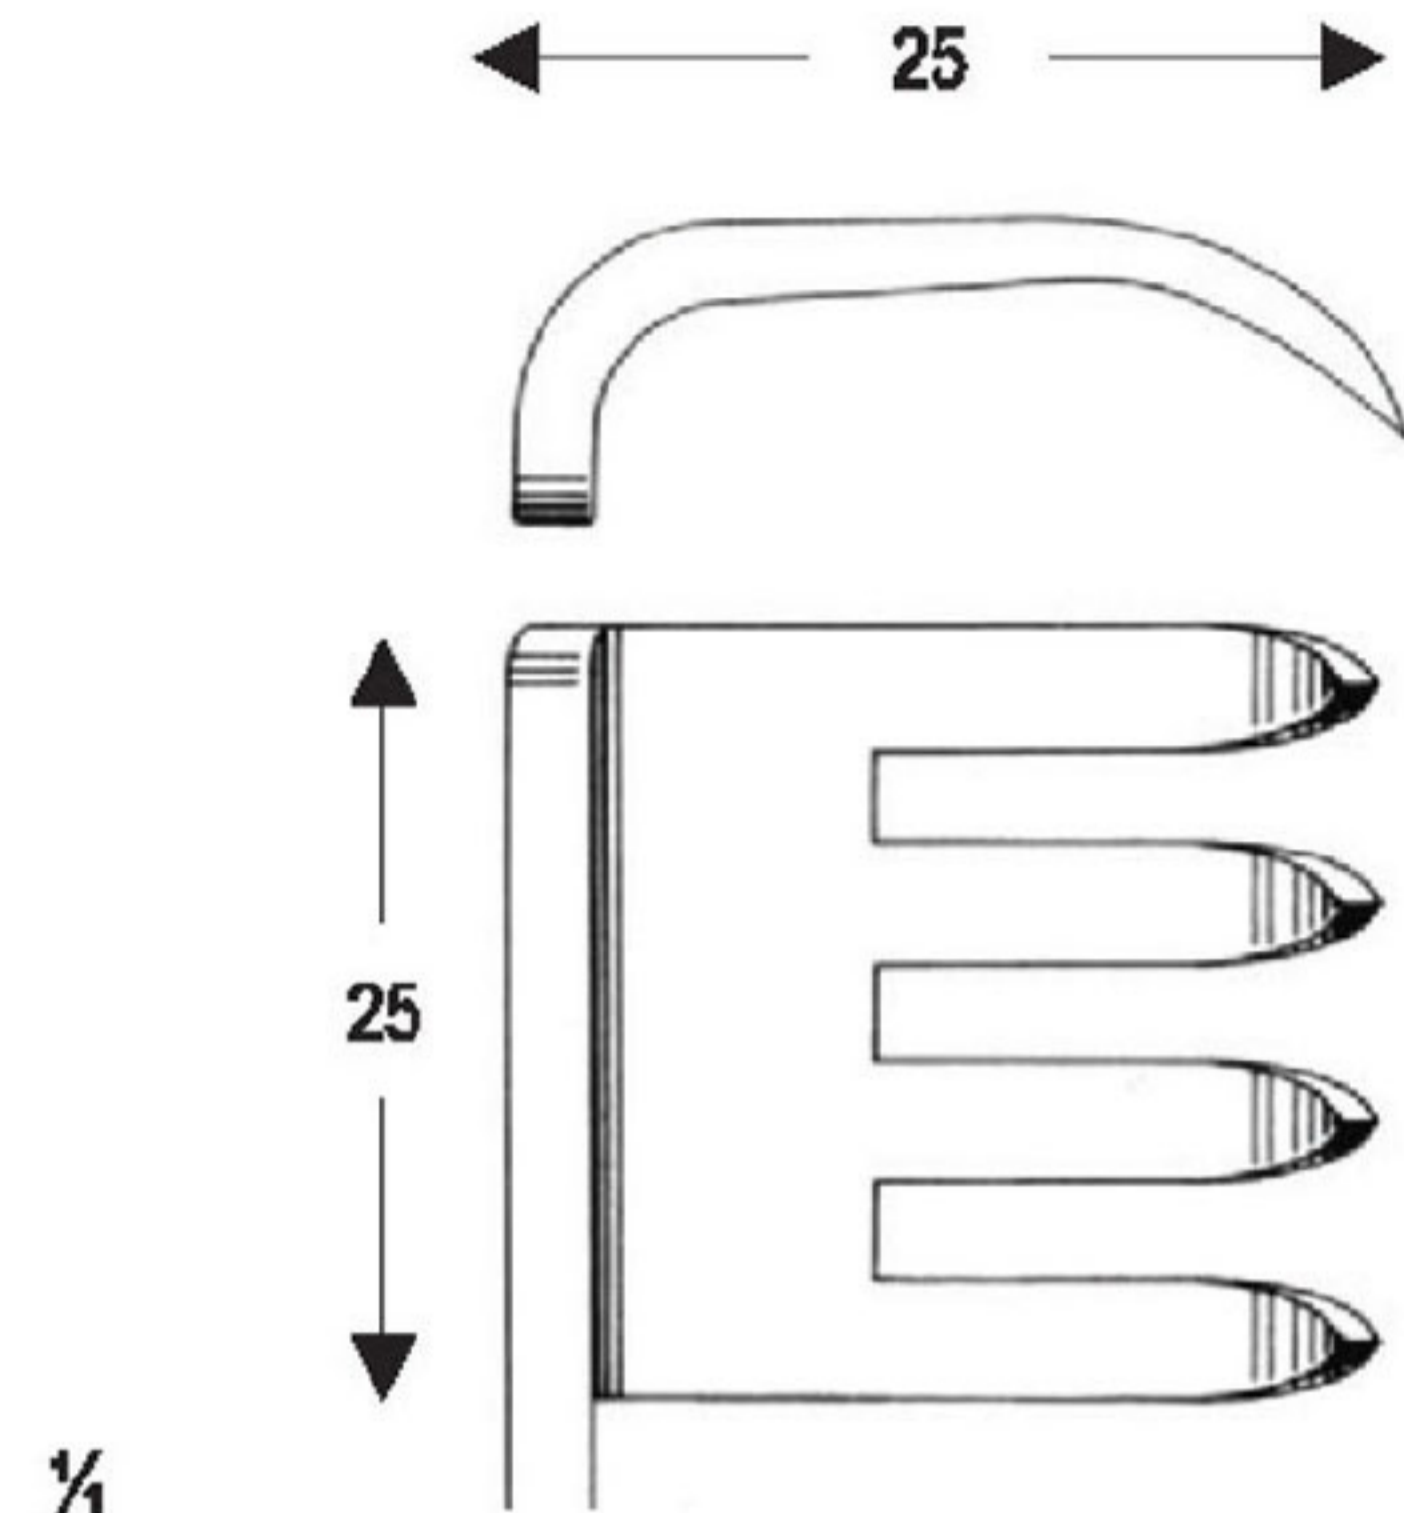

OI 16-4647-30
sharp