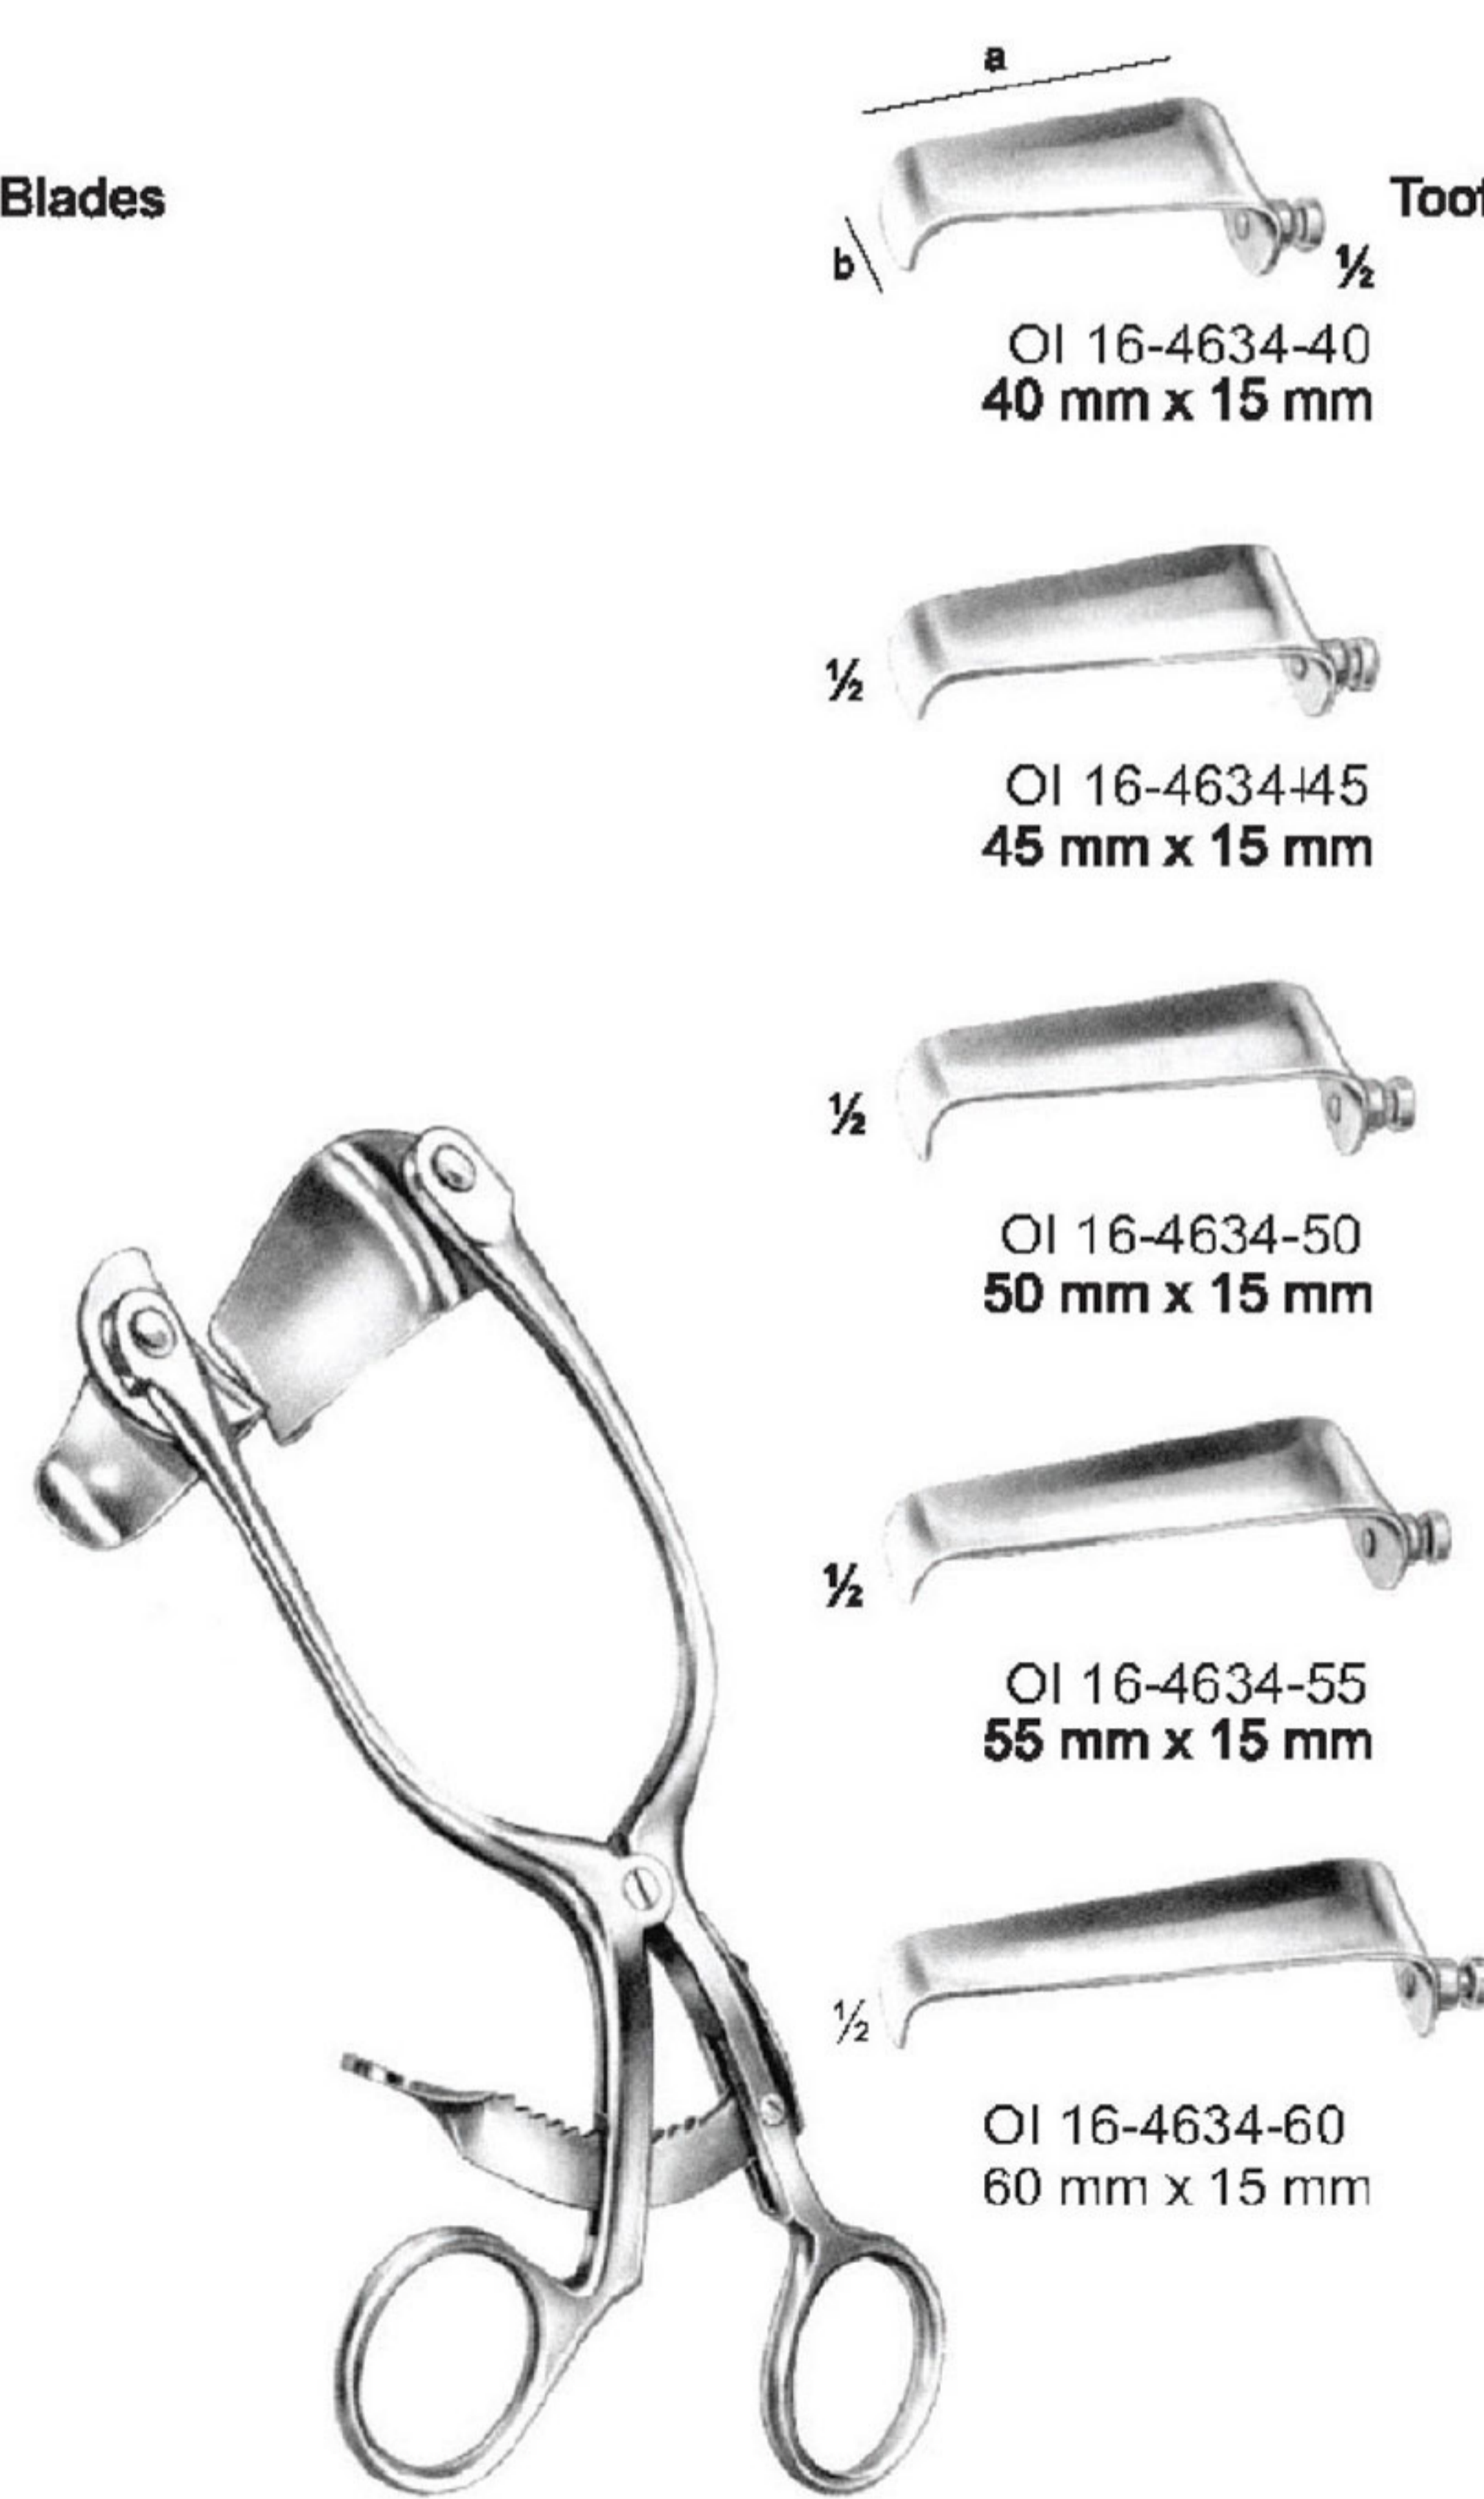

blunt
6 : 6 teeth
OI 16-4626-29
29 cm / 11 1/2"

RETRACTORS

Retractors ● EN
 Wundhaken ● DE
 Separadores ● ES

WEITLANER-BABY
 OI 16-4627-13
 13.5 cm/5 3/8"

MOLLISON
 OI 16-4628-15
 15.5 cm/6 1/8"

CLOWARD
 OI 16-4629-25 - Retractor complete (with 2 blades ea.)
 OI 16-4630-25 - Retractor only
 25 cm/9 7/8"