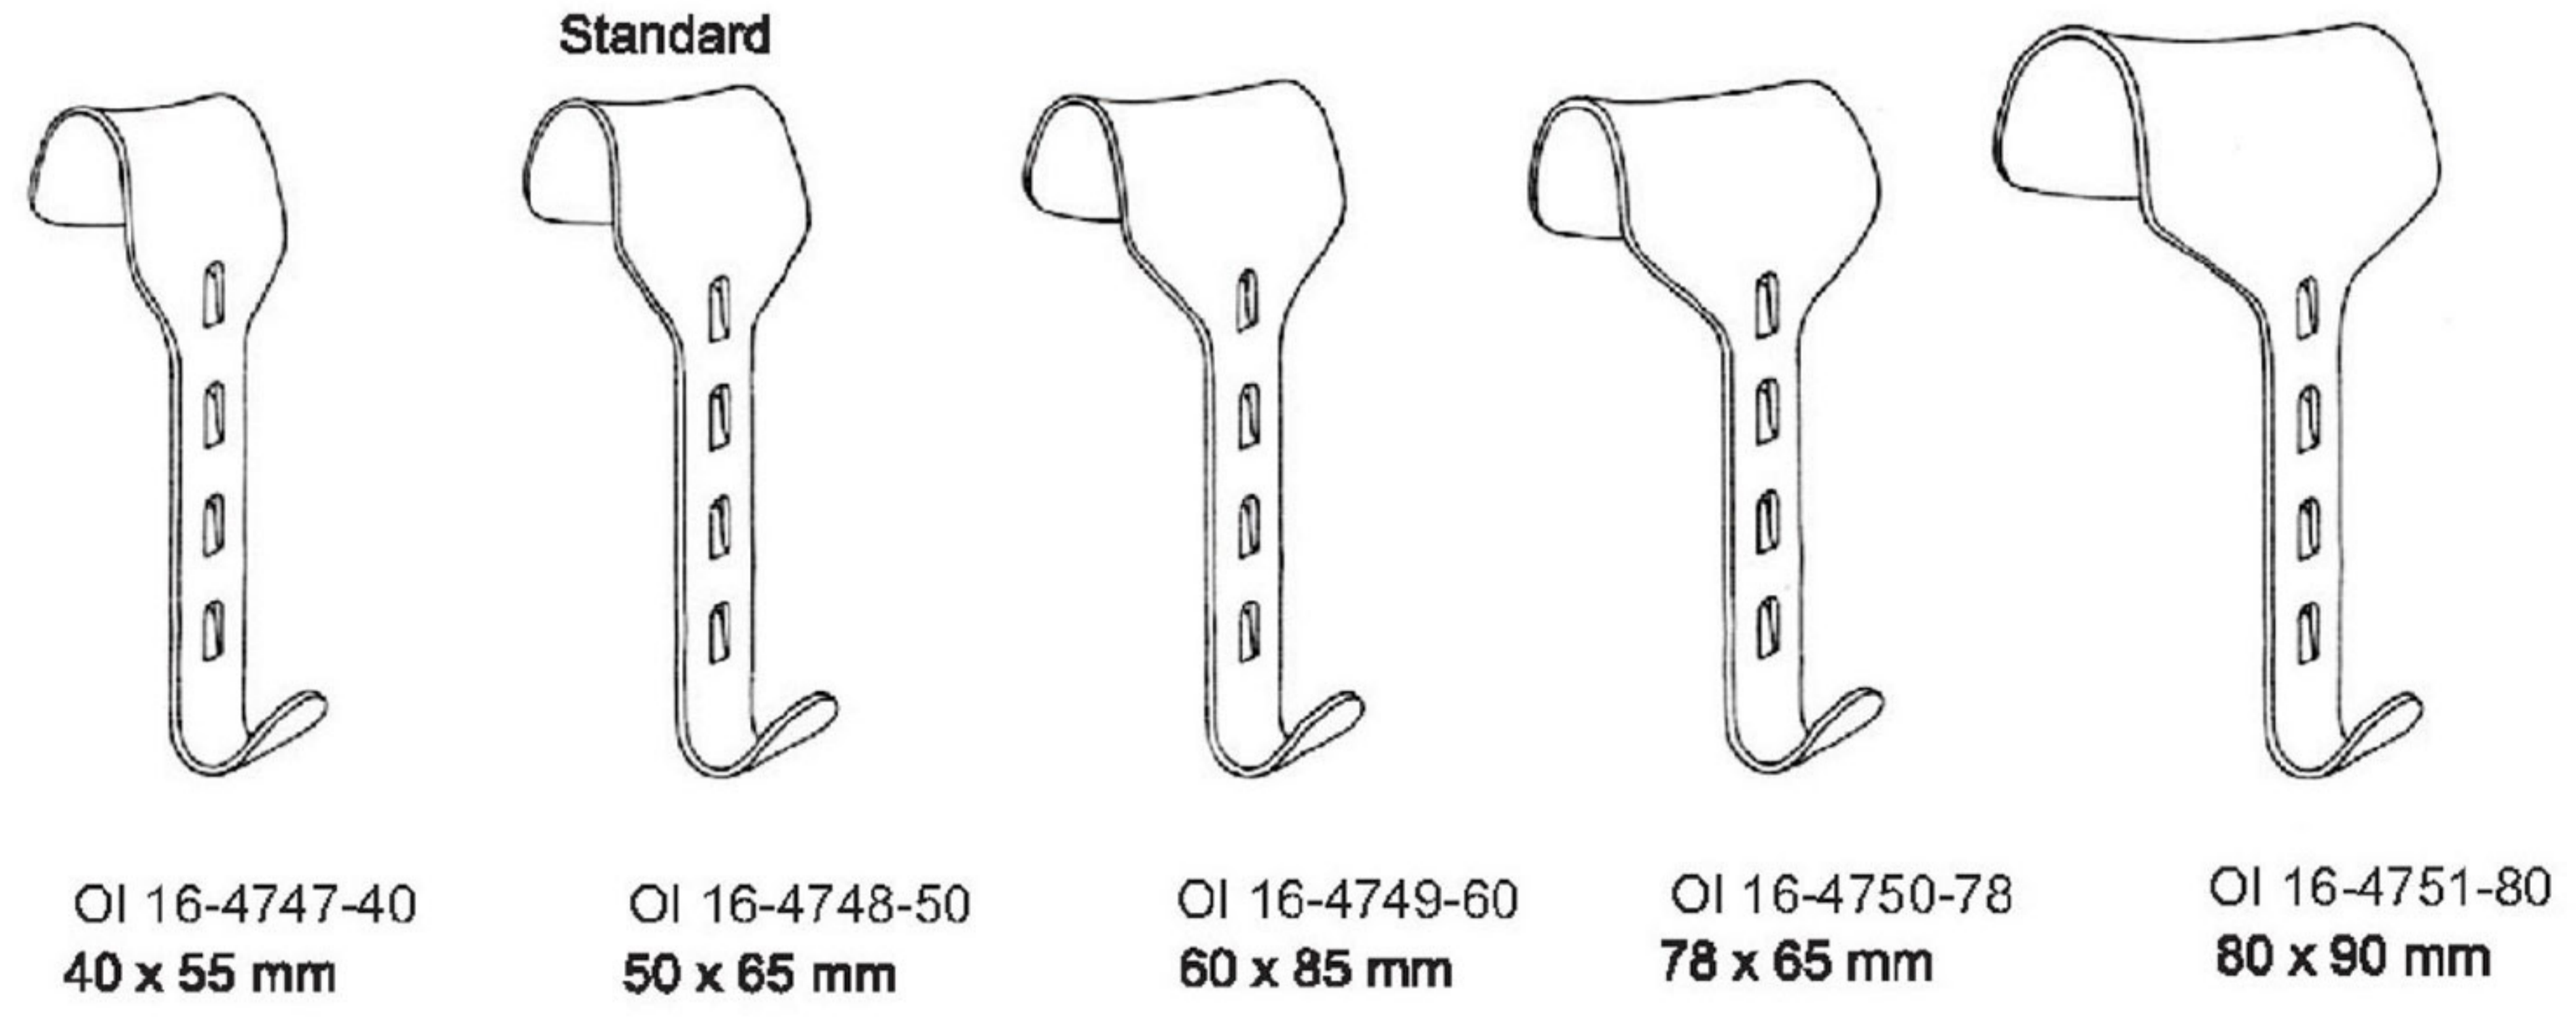

Hook-on Retractors for Kirschner and Franz Frames

Measurements of retractors: Depth x Width