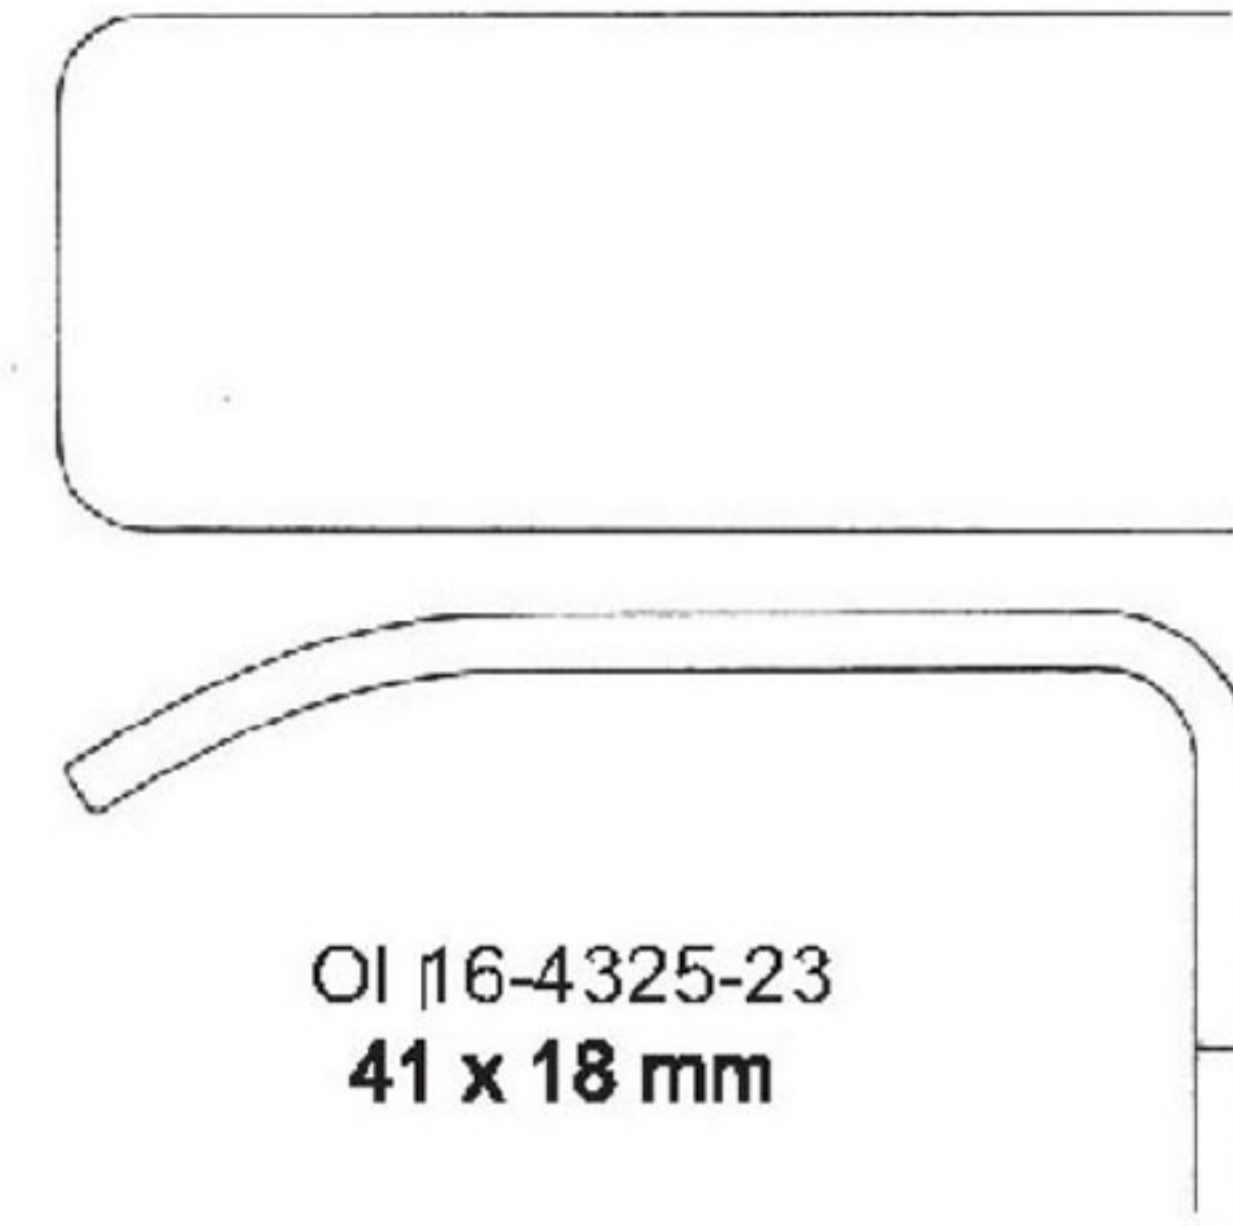

OI 16-4325-23
41 x 18 mm