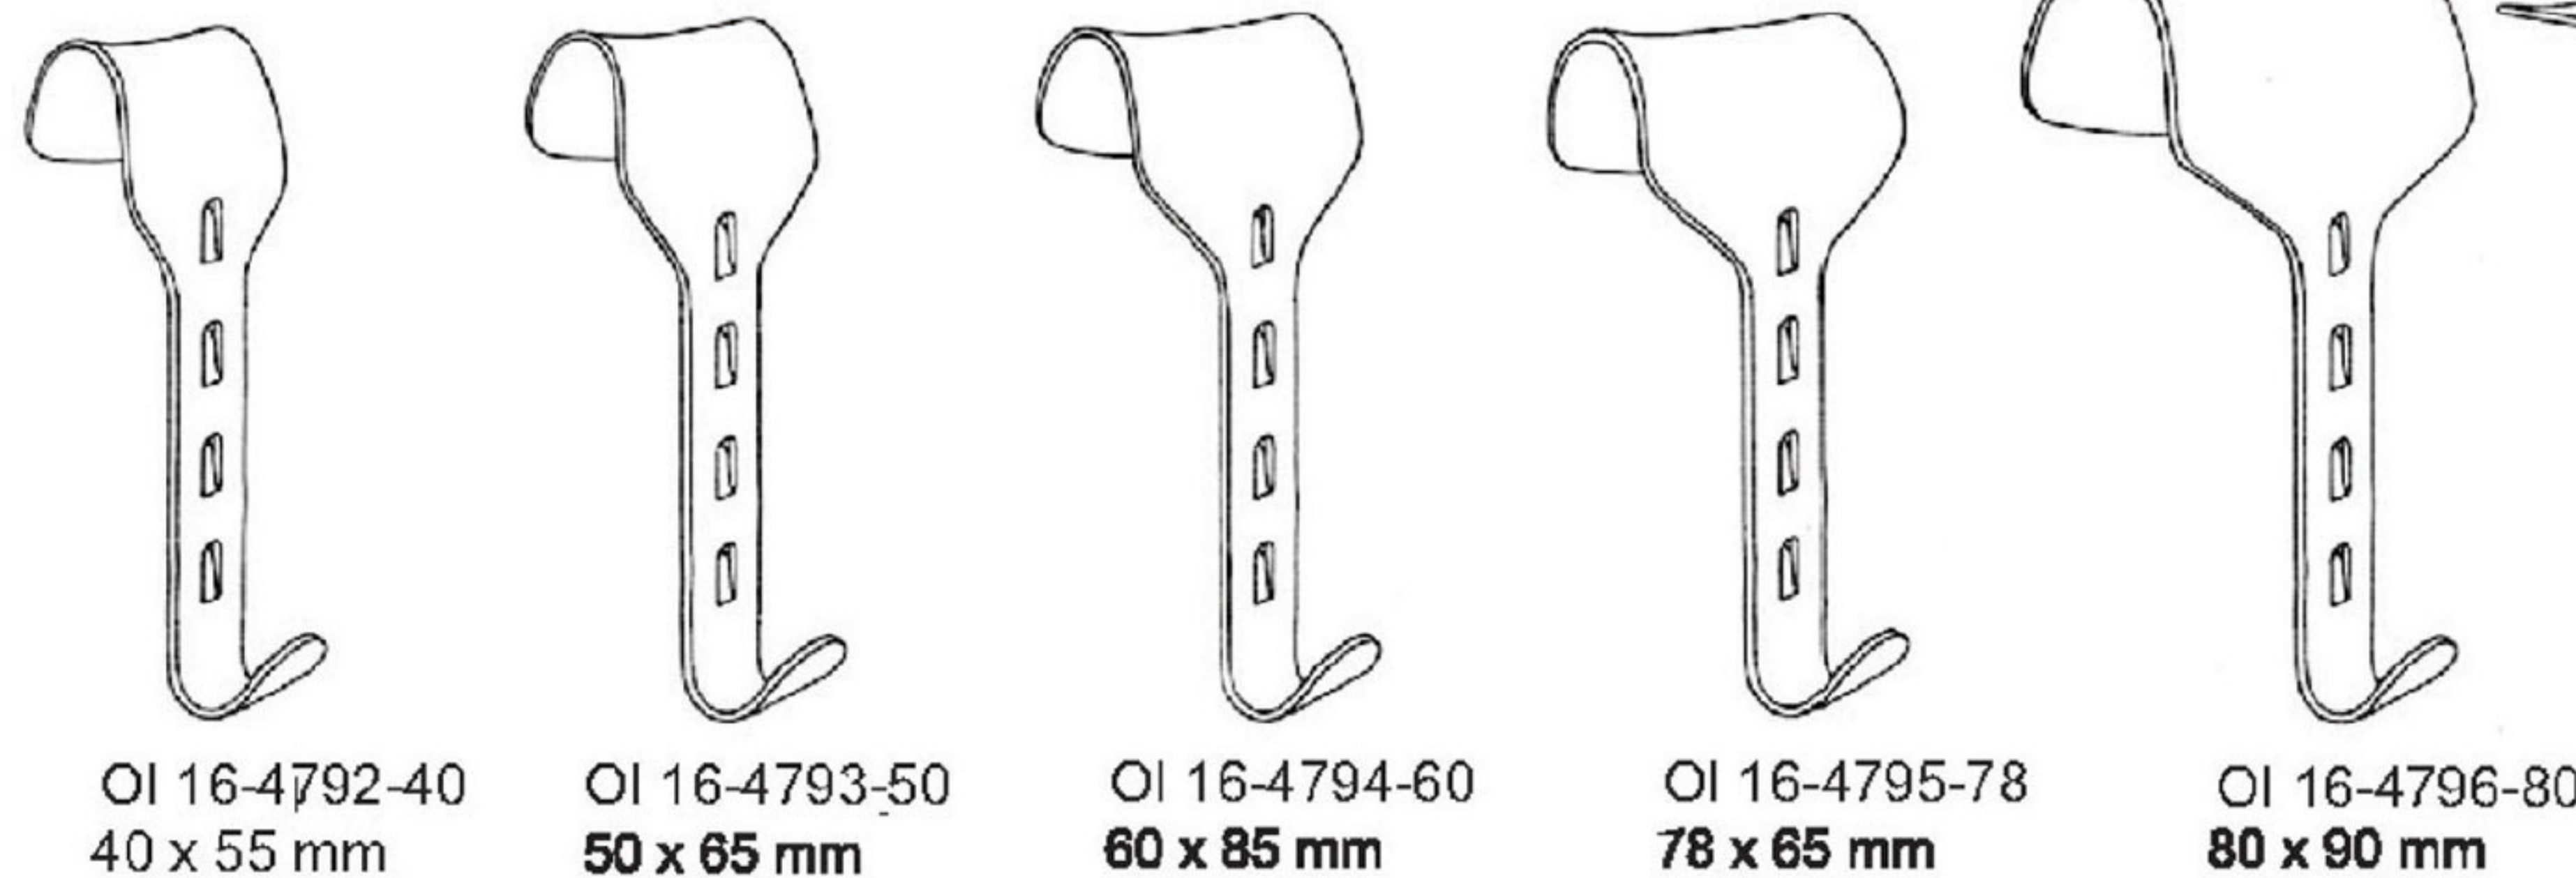

Hook-on Retractors for Kirschner and Franz Frames

Intestinal and bladder

Measurements of retractors: Depth x Width

RETRACTORS

Abdominal Retractors ● EN
Bauchdeckenhalter ● DE
Separadores abdominales ● ES

25 x 105 mm