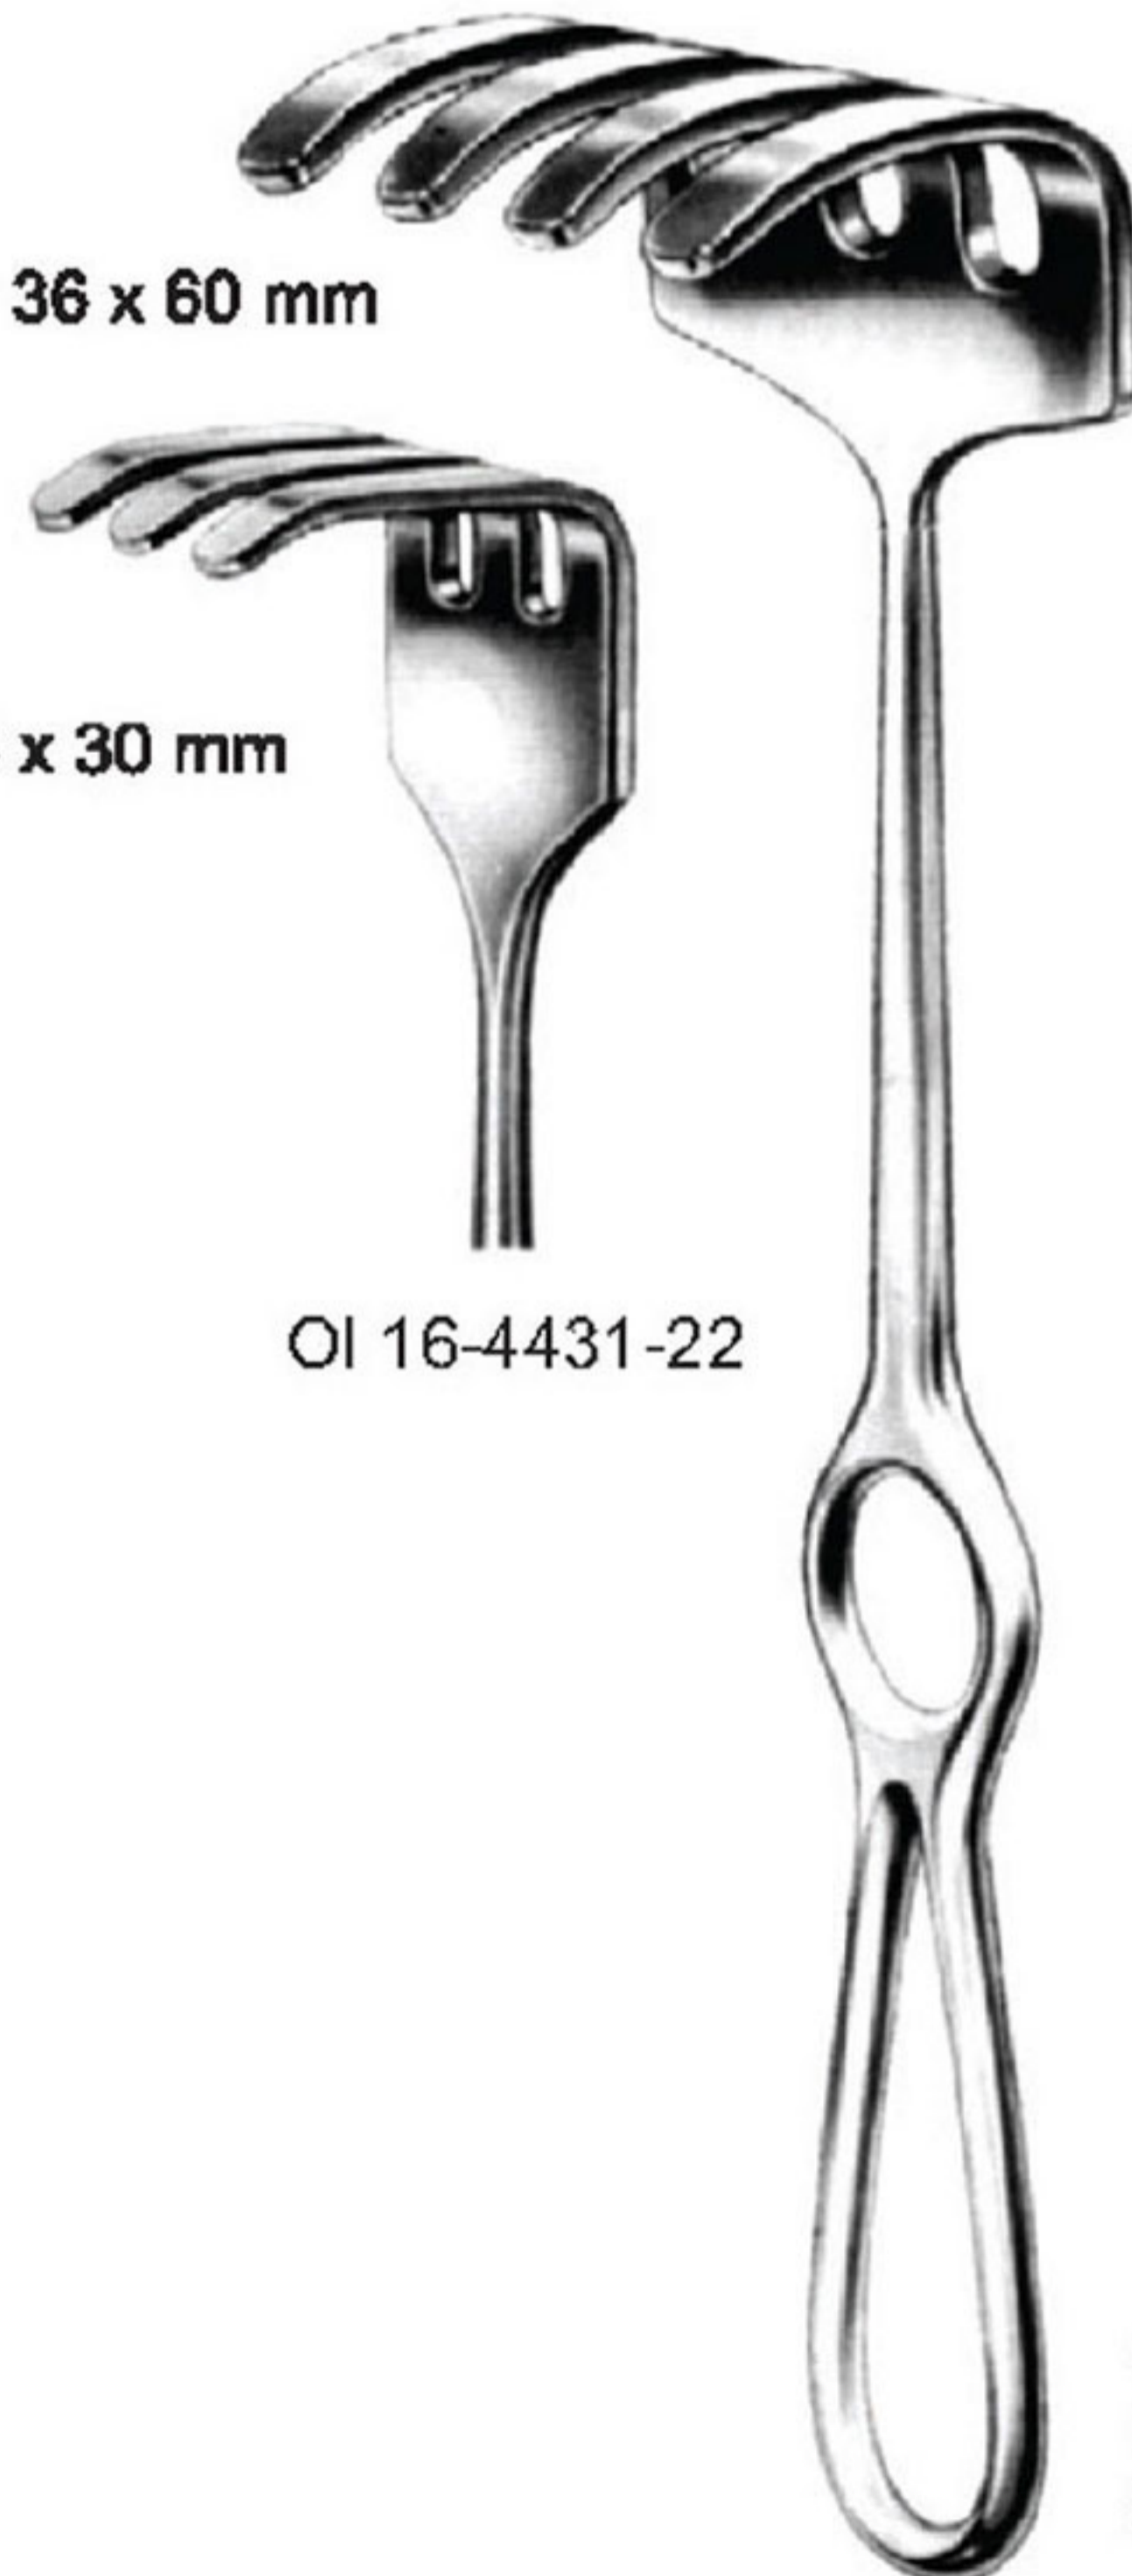

36 x 60 mm

36 x 30 mm

OI 16-4431-22

OLLIER
OI 16-4432-22
22.5 cm/8 3/4"