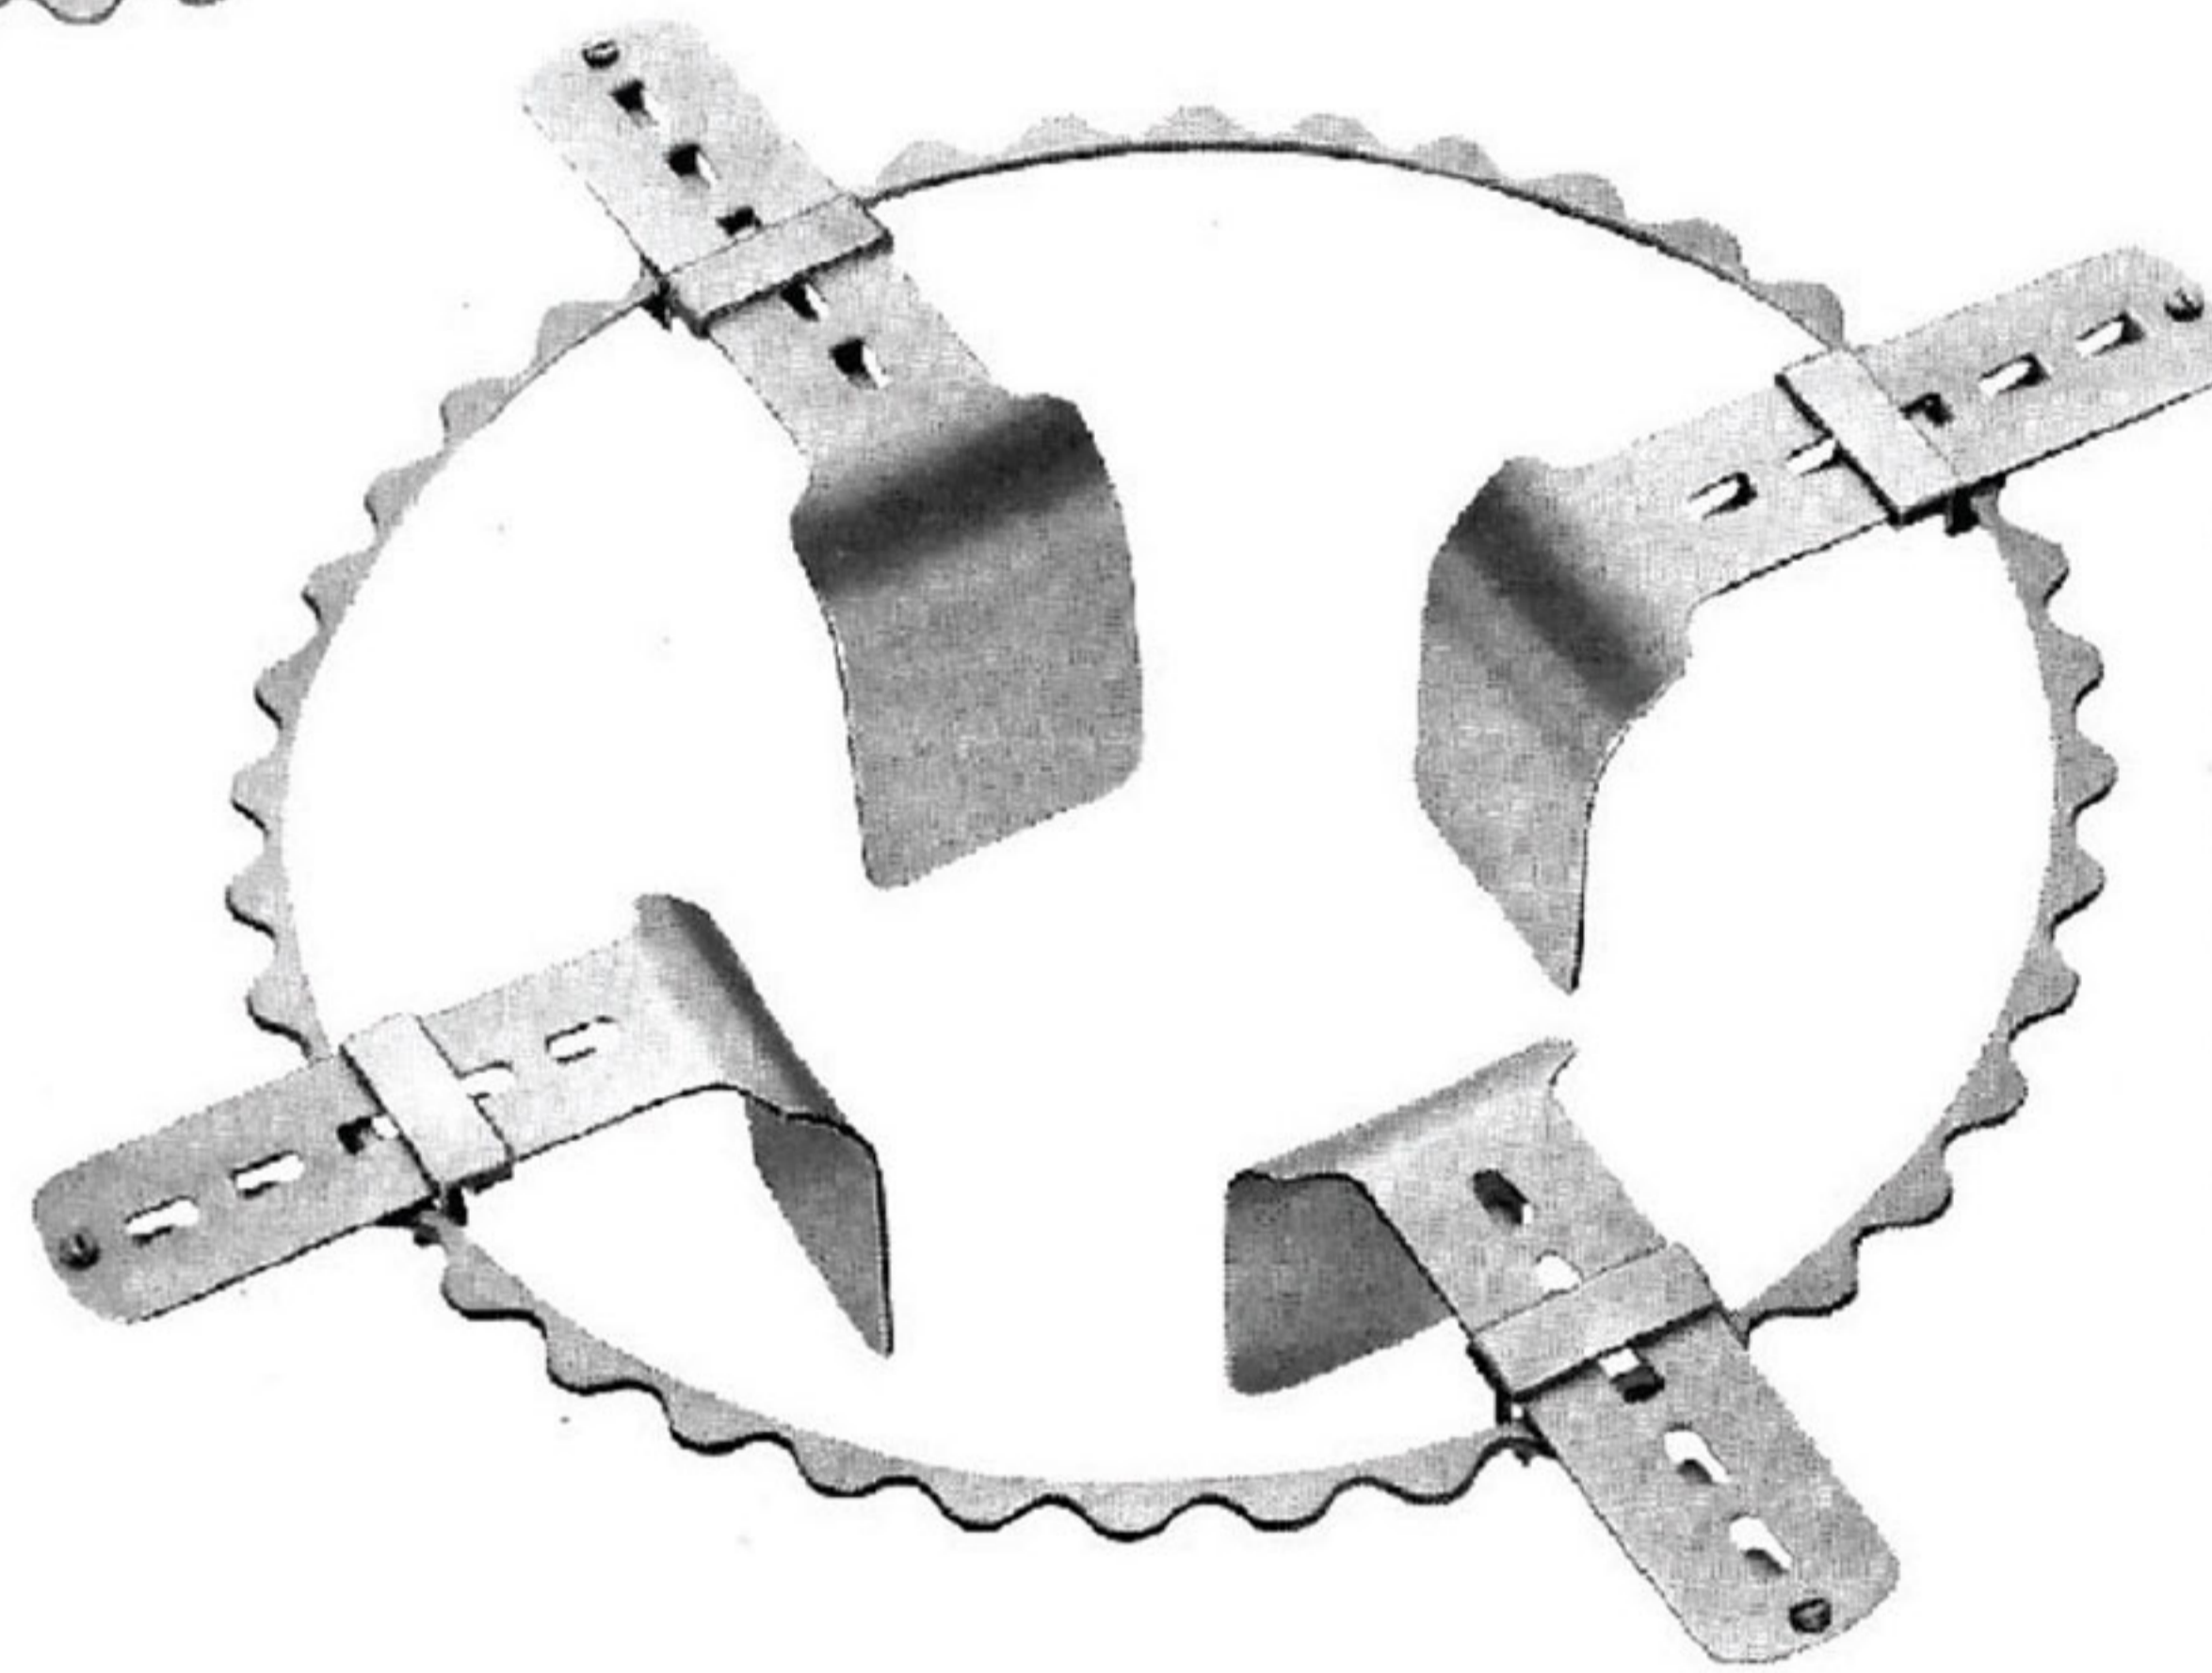

TURNER-WARWICK
OI 16-4713-33
Abdominal retractor, complete
consisting of
1 frame OI 16-4714-33
2 retractor blades of eac OI 16-4715-33
2 abdominal retractor of each OI 16-4716-33
2 abdominal retractor of each OI 16-4717-33
2 retractor blade single hooks OI 16-4718-33