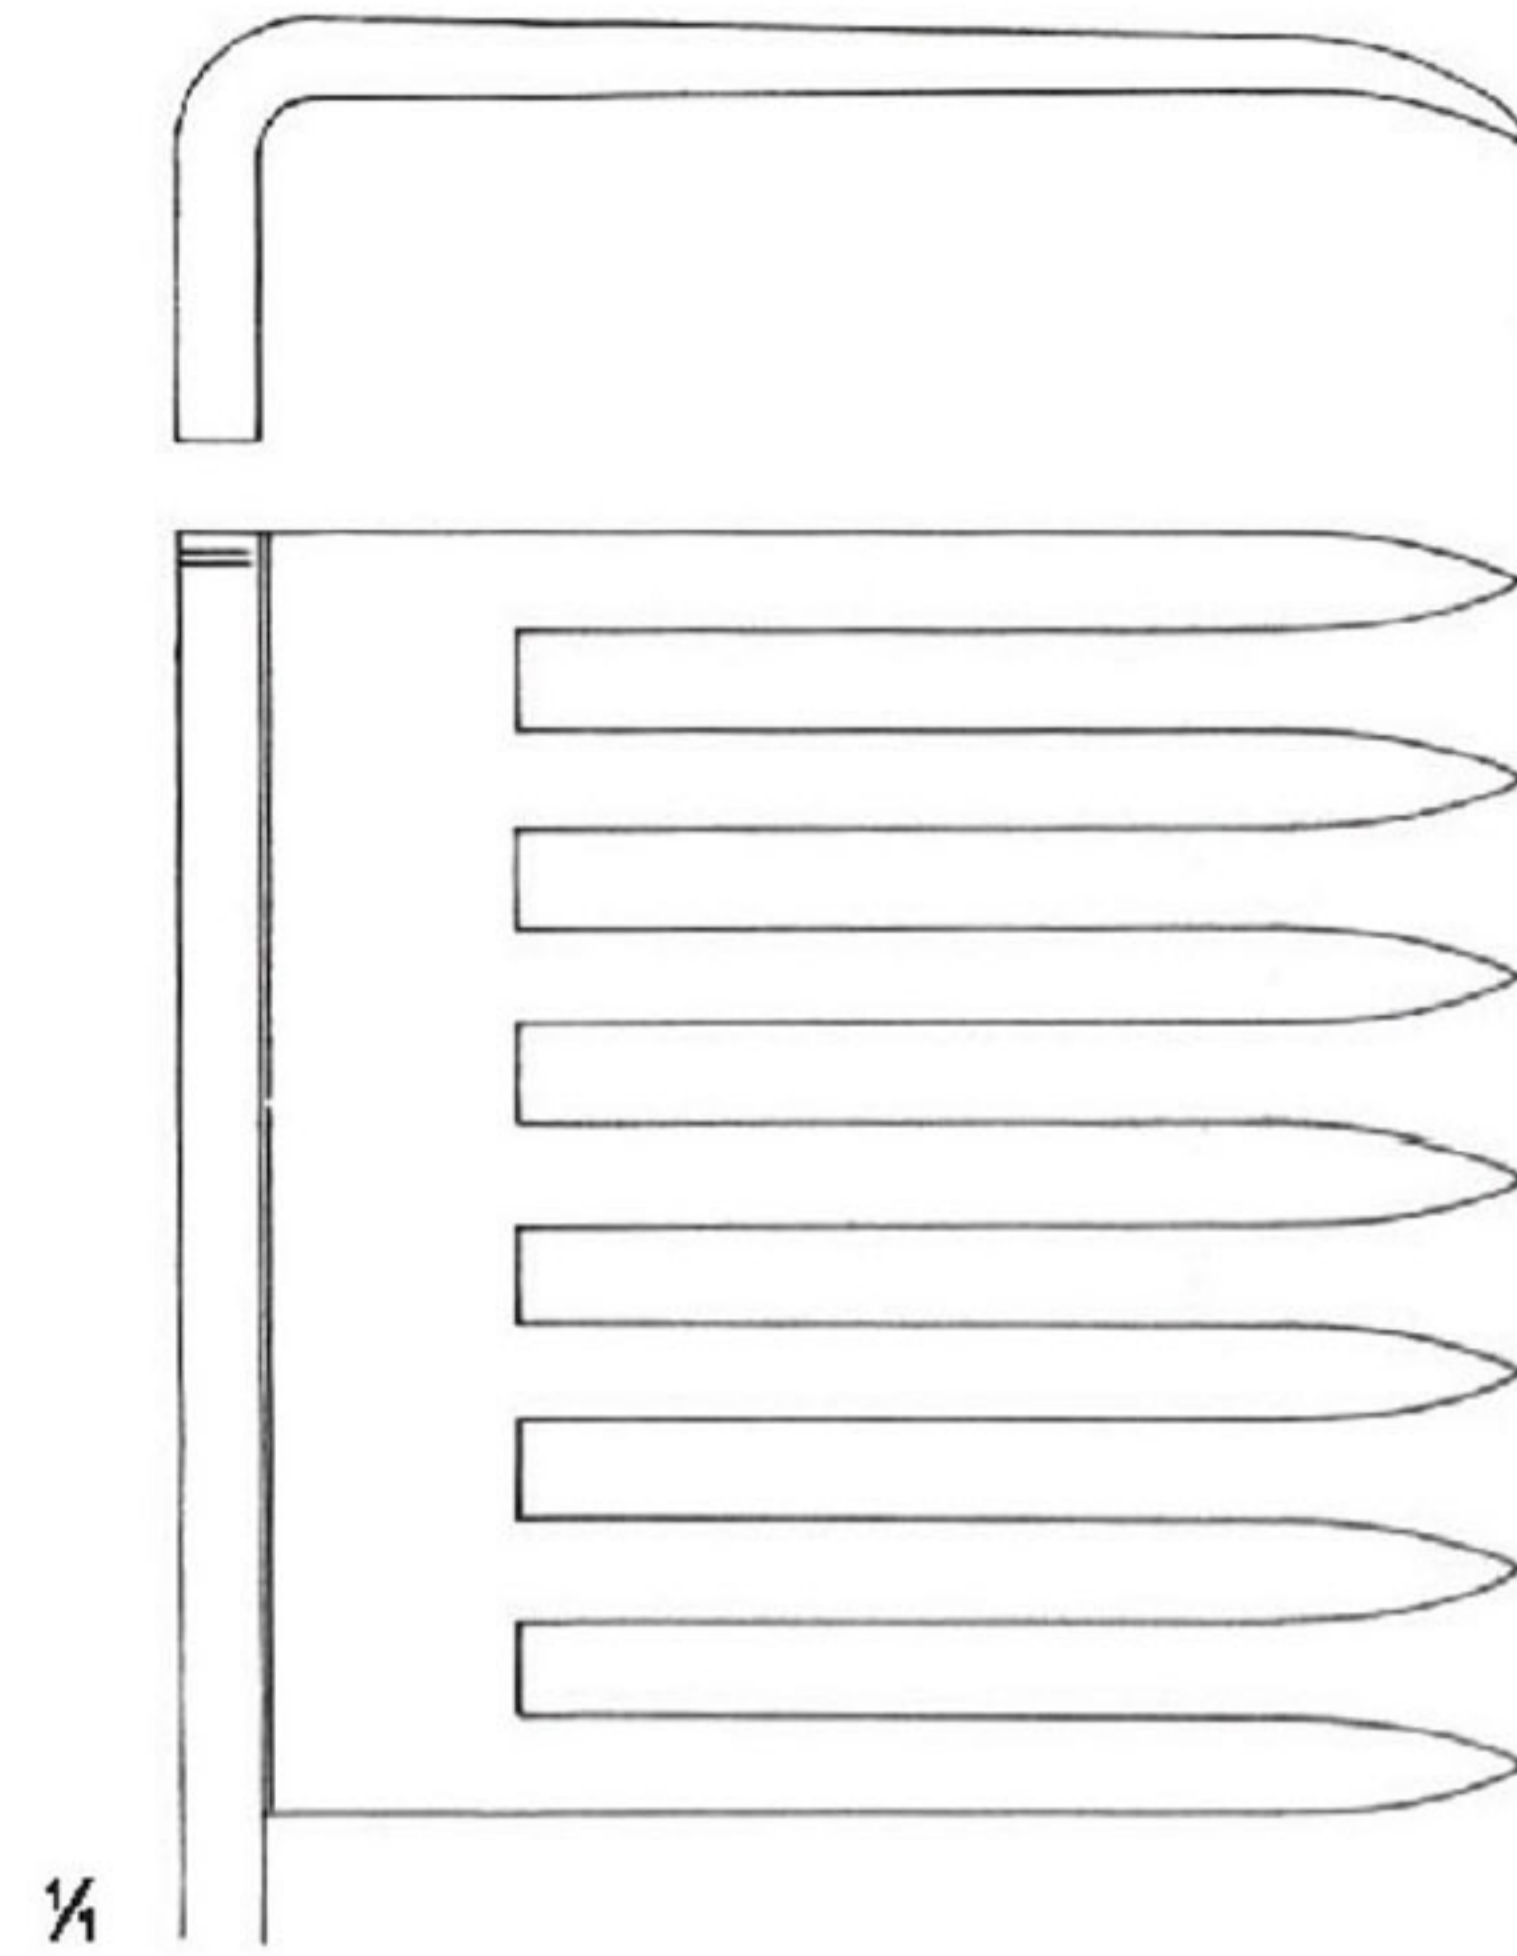

RETRACTORS

Retractors ● EN
Wundhaken ● DE
Separadores ● ES

BECKMANN
OI 16-4643-31
31 cm/12 1/4"
4 : 4
sharp