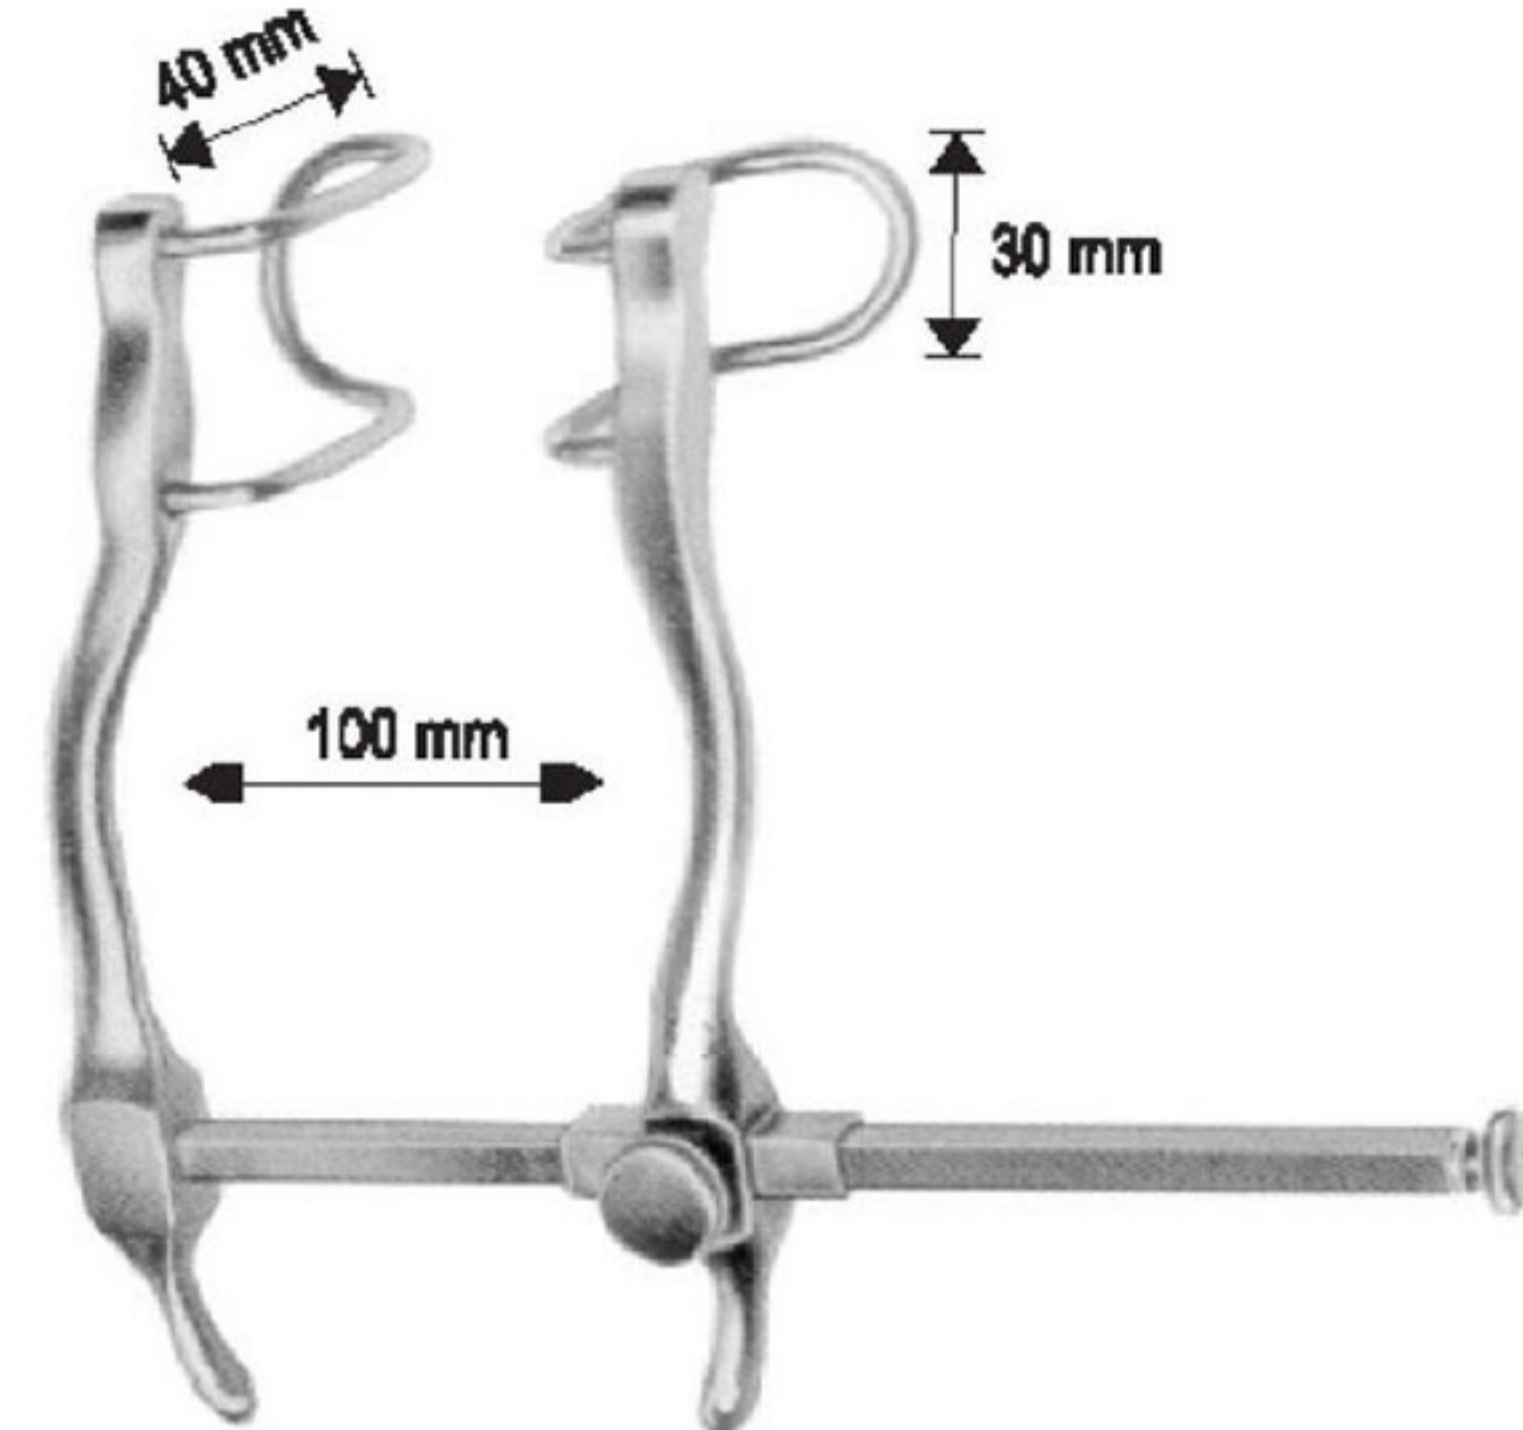

GOSSET
OI 16-4686-12