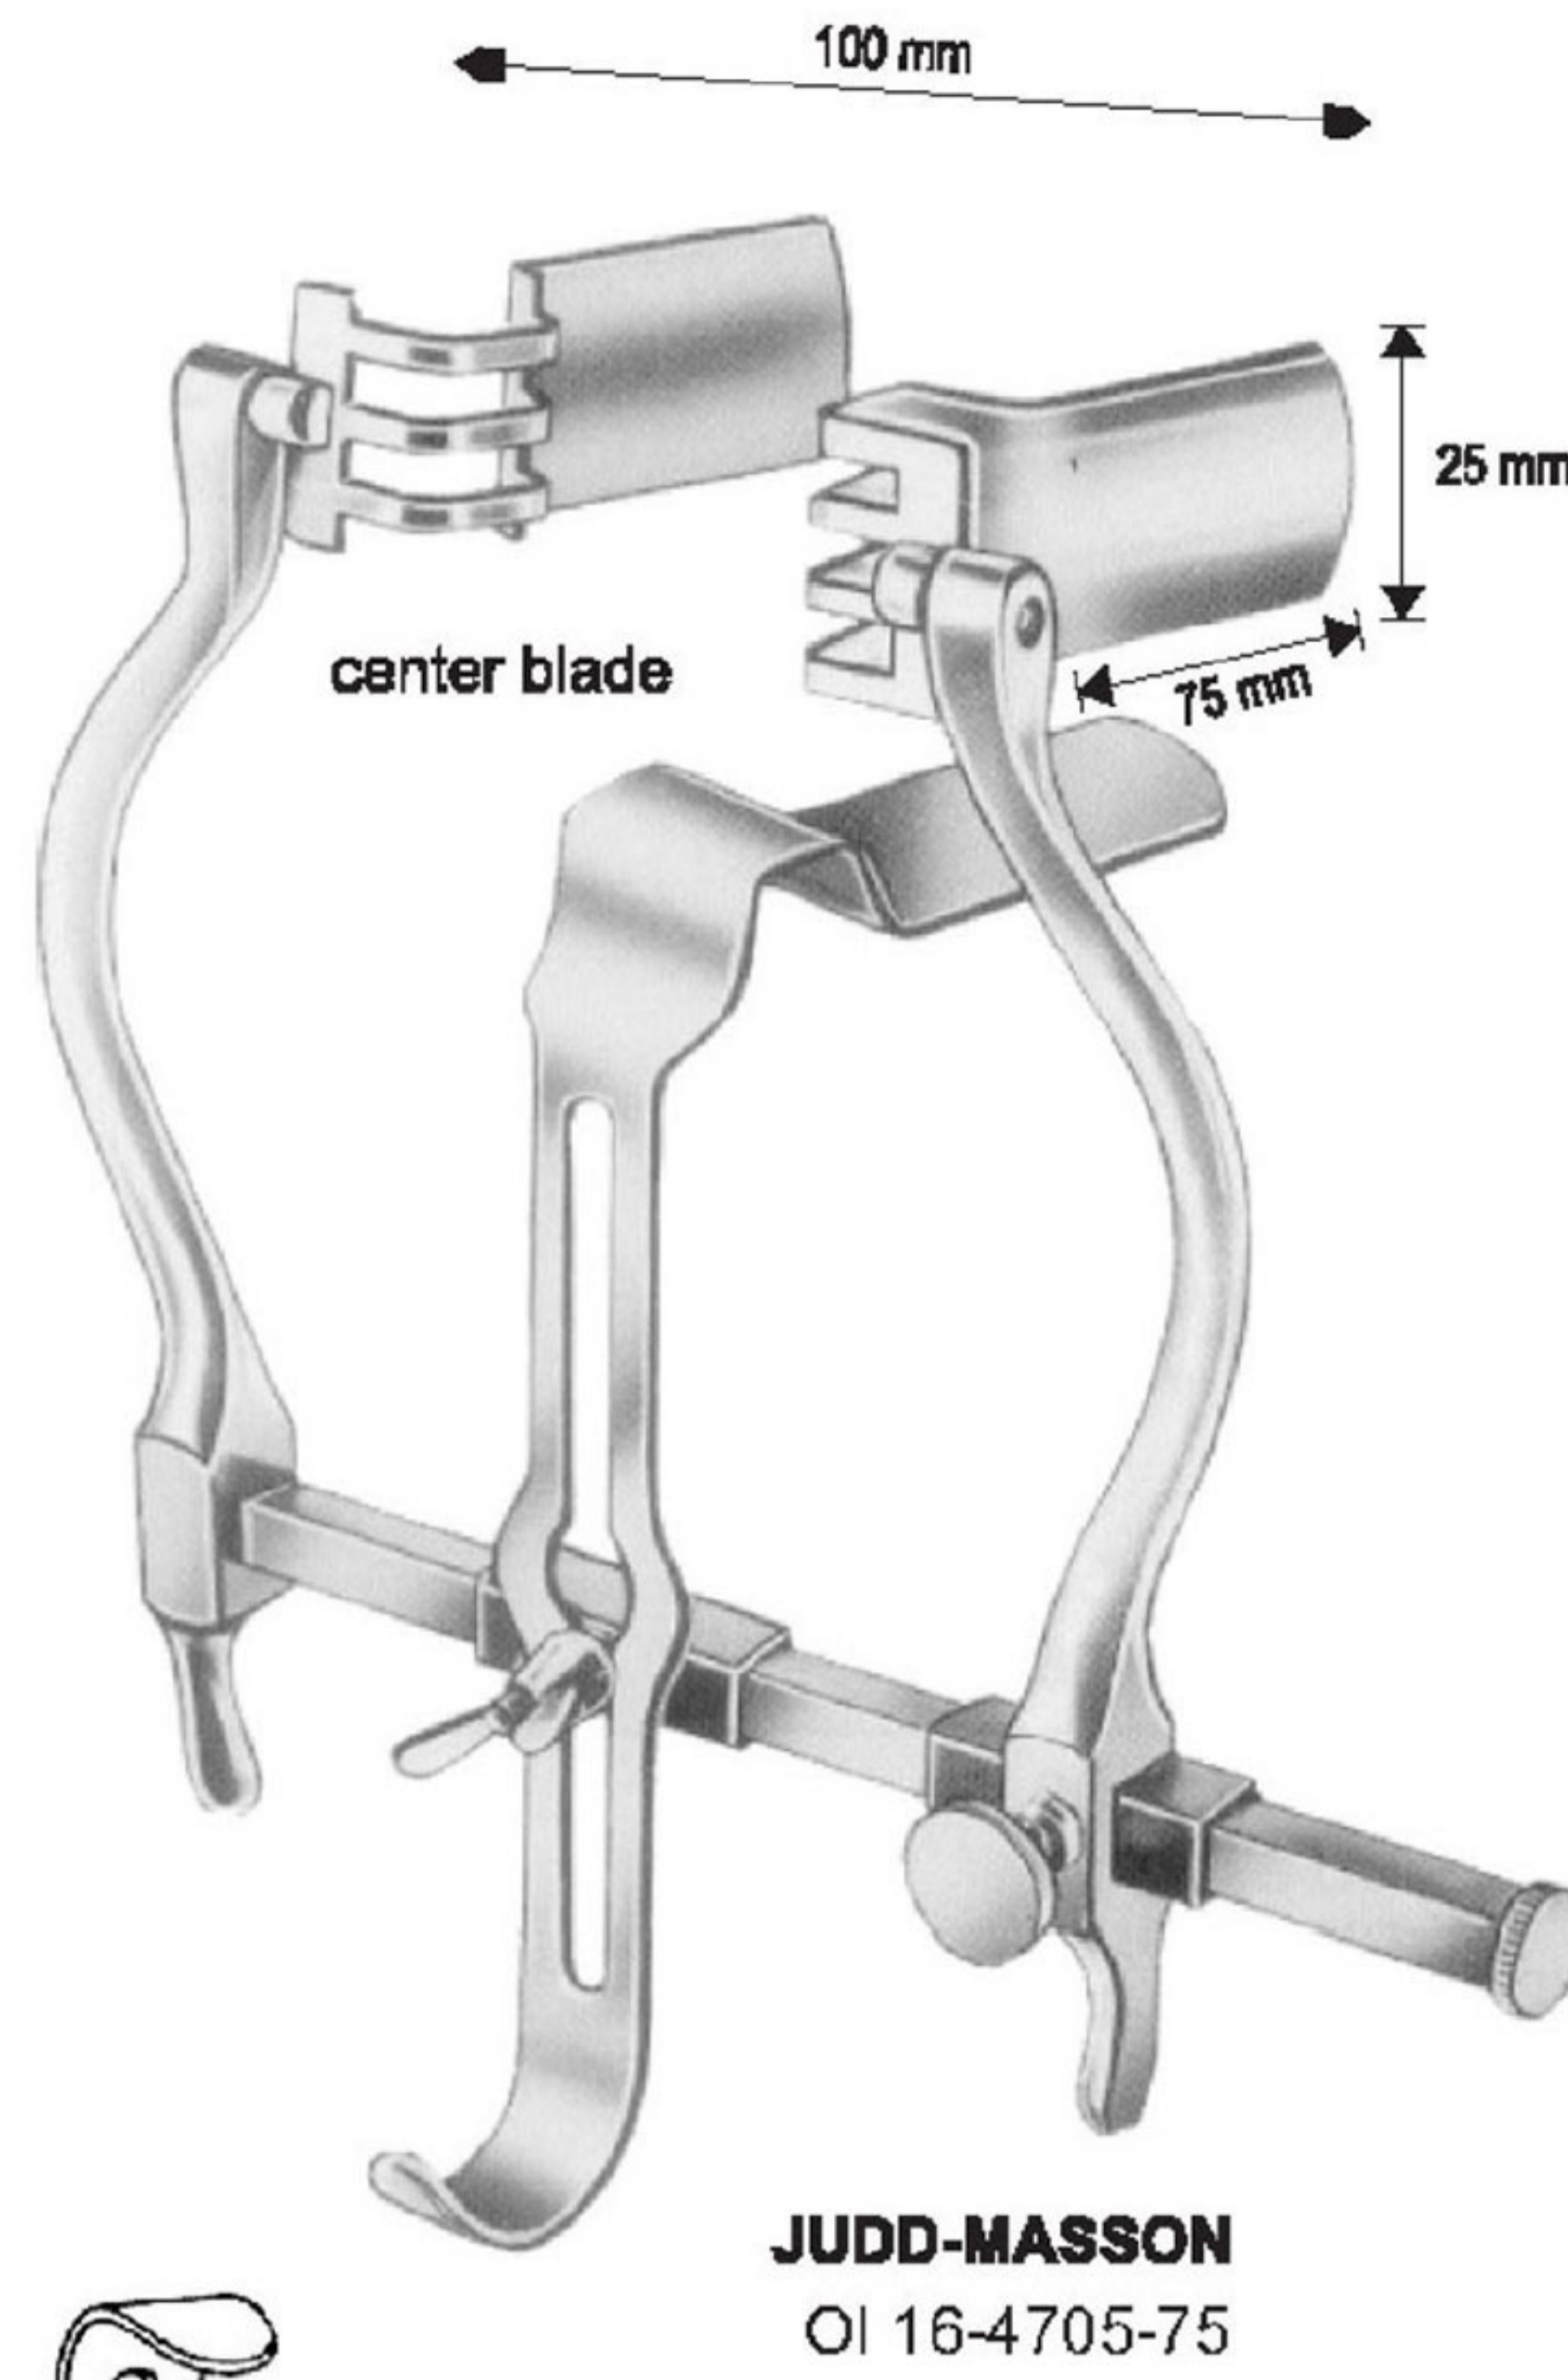

1. **DOYEN**
   OI 16-4707-55 55 x 95 mm
   OI 16-4708-55 55 x 105 mm
   OI 16-4709-55 55 x 115 mm
   OI 16-4710-55 55 x 125 mm

Measurements of retractors: Depth x Width