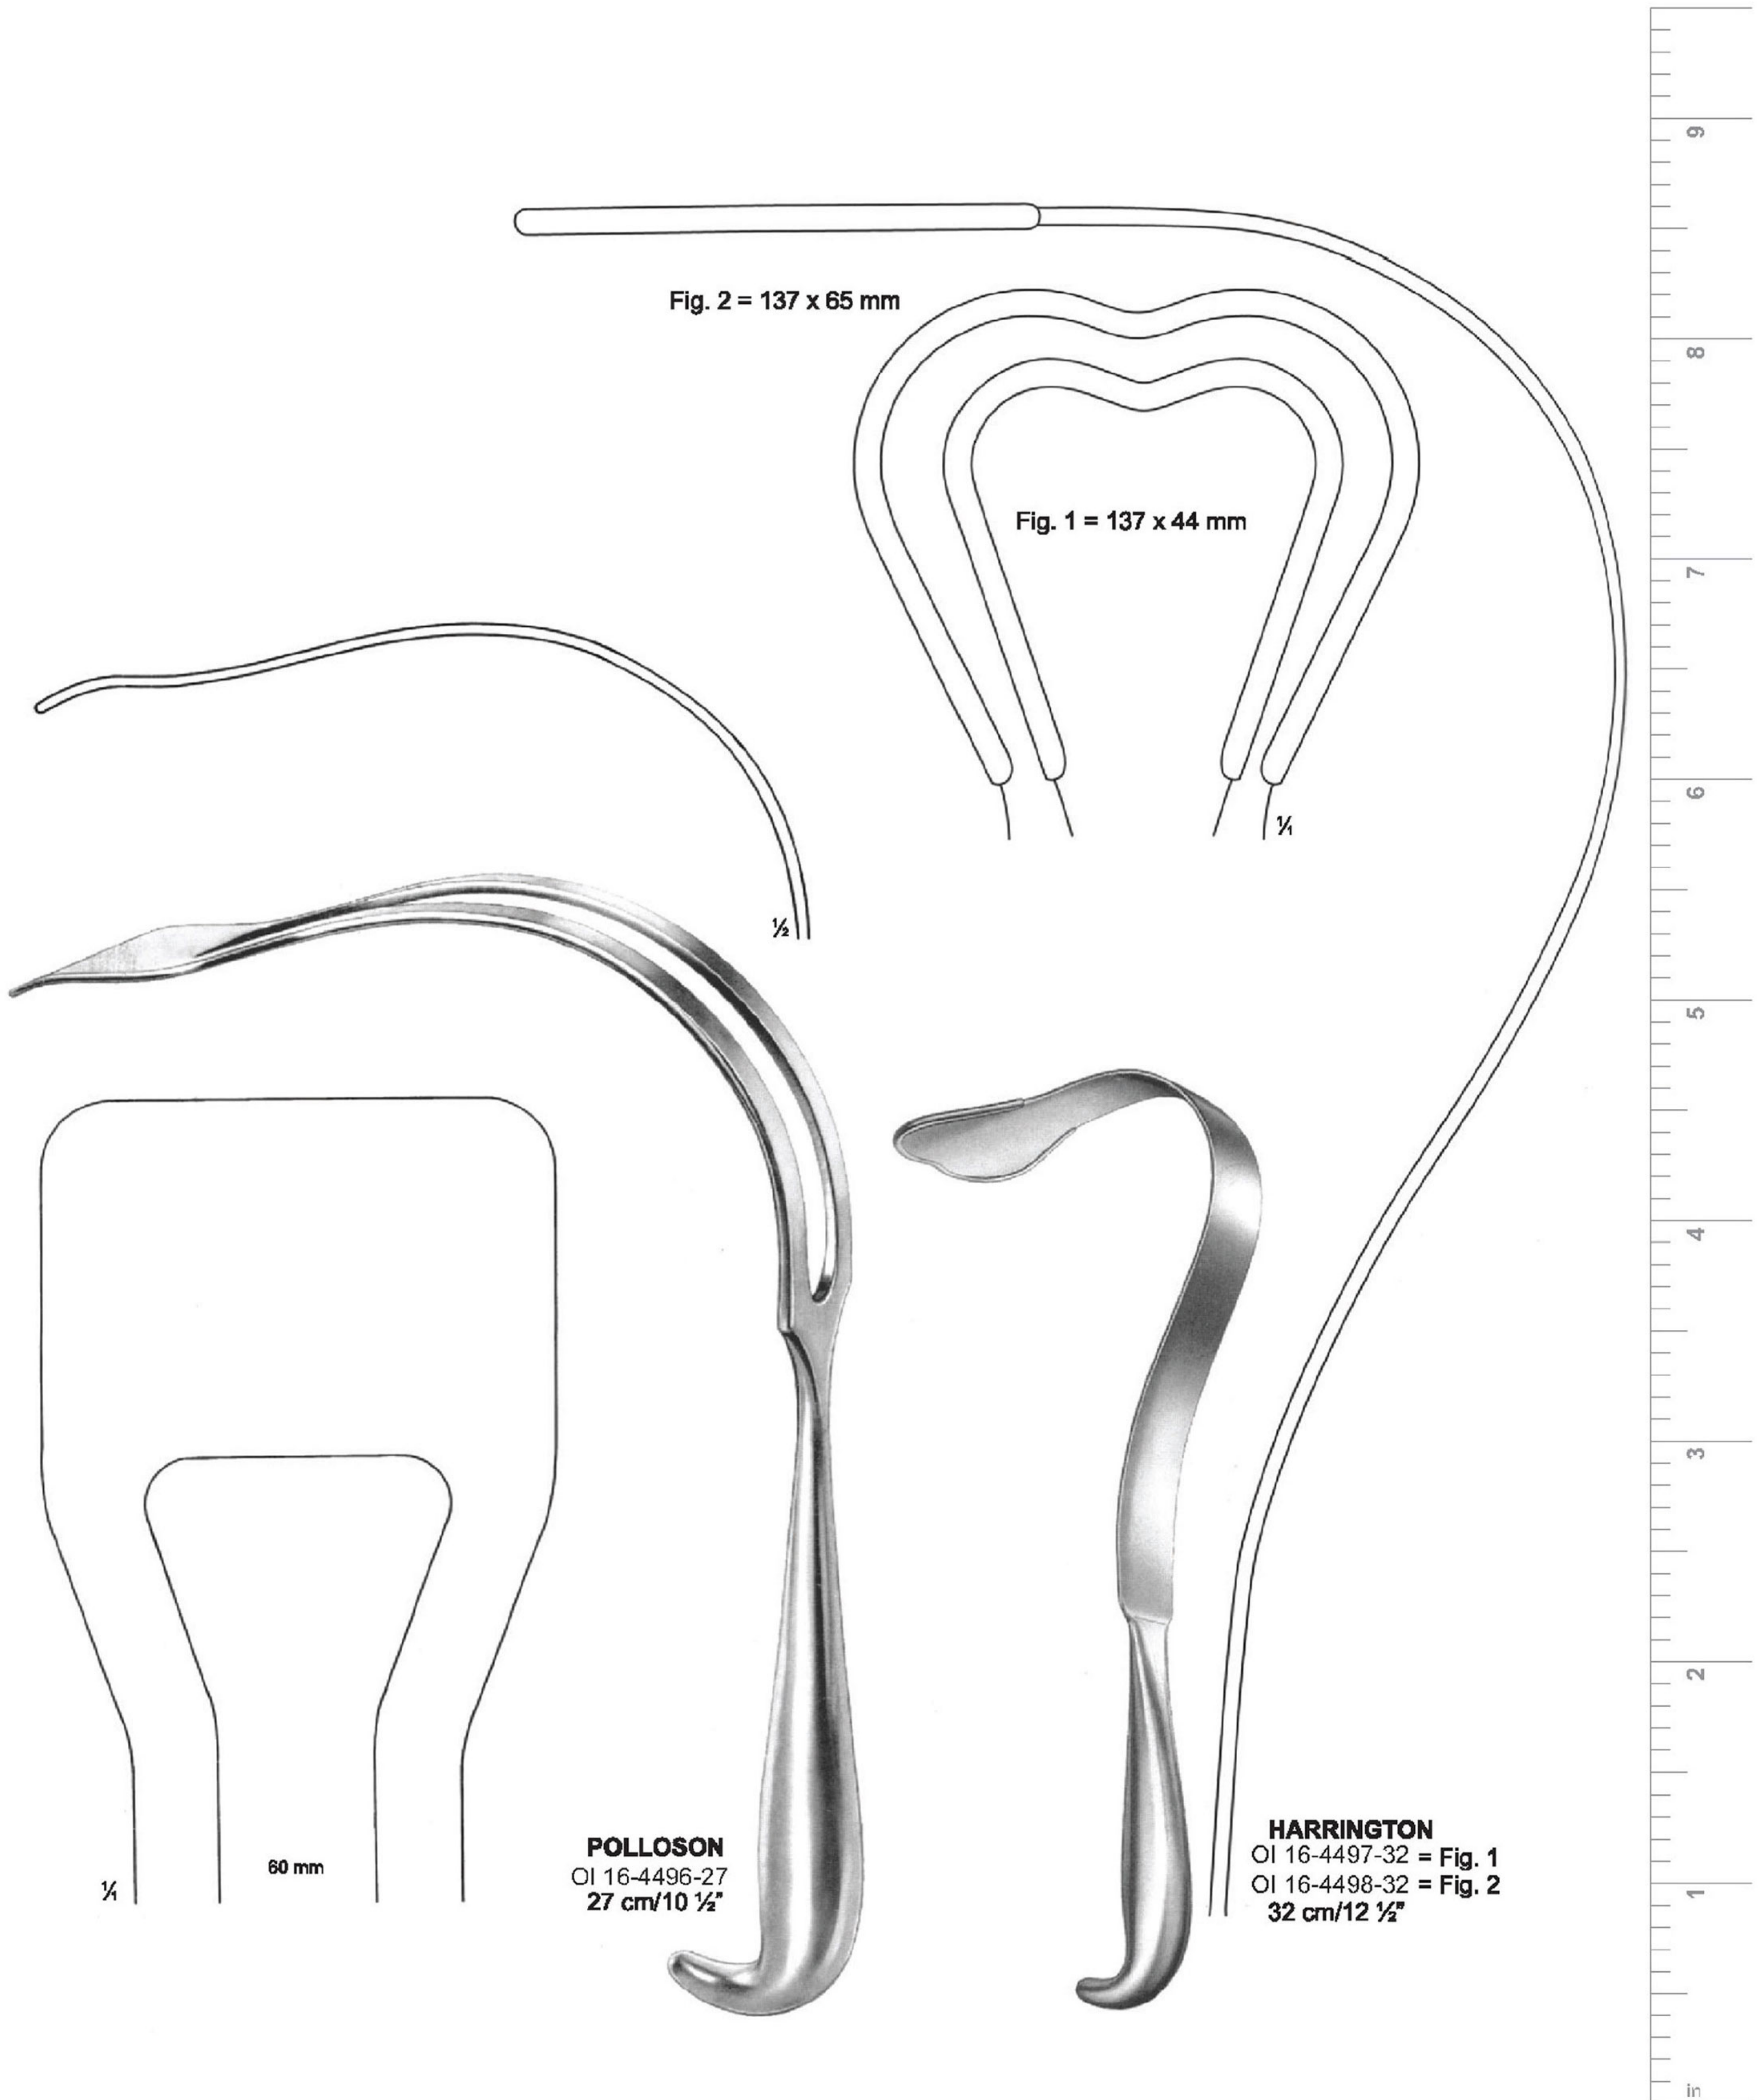

Fig. 2 = 137 x 65 mm

Fig. 1 = 137 x 44 mm

POLLOSON
OI 16-4496-27
27 cm/10 1/2"

HARRINGTON
OI 16-4497-32 = Fig. 1
OI 16-4498-32 = Fig. 2
32 cm/12 1/2"