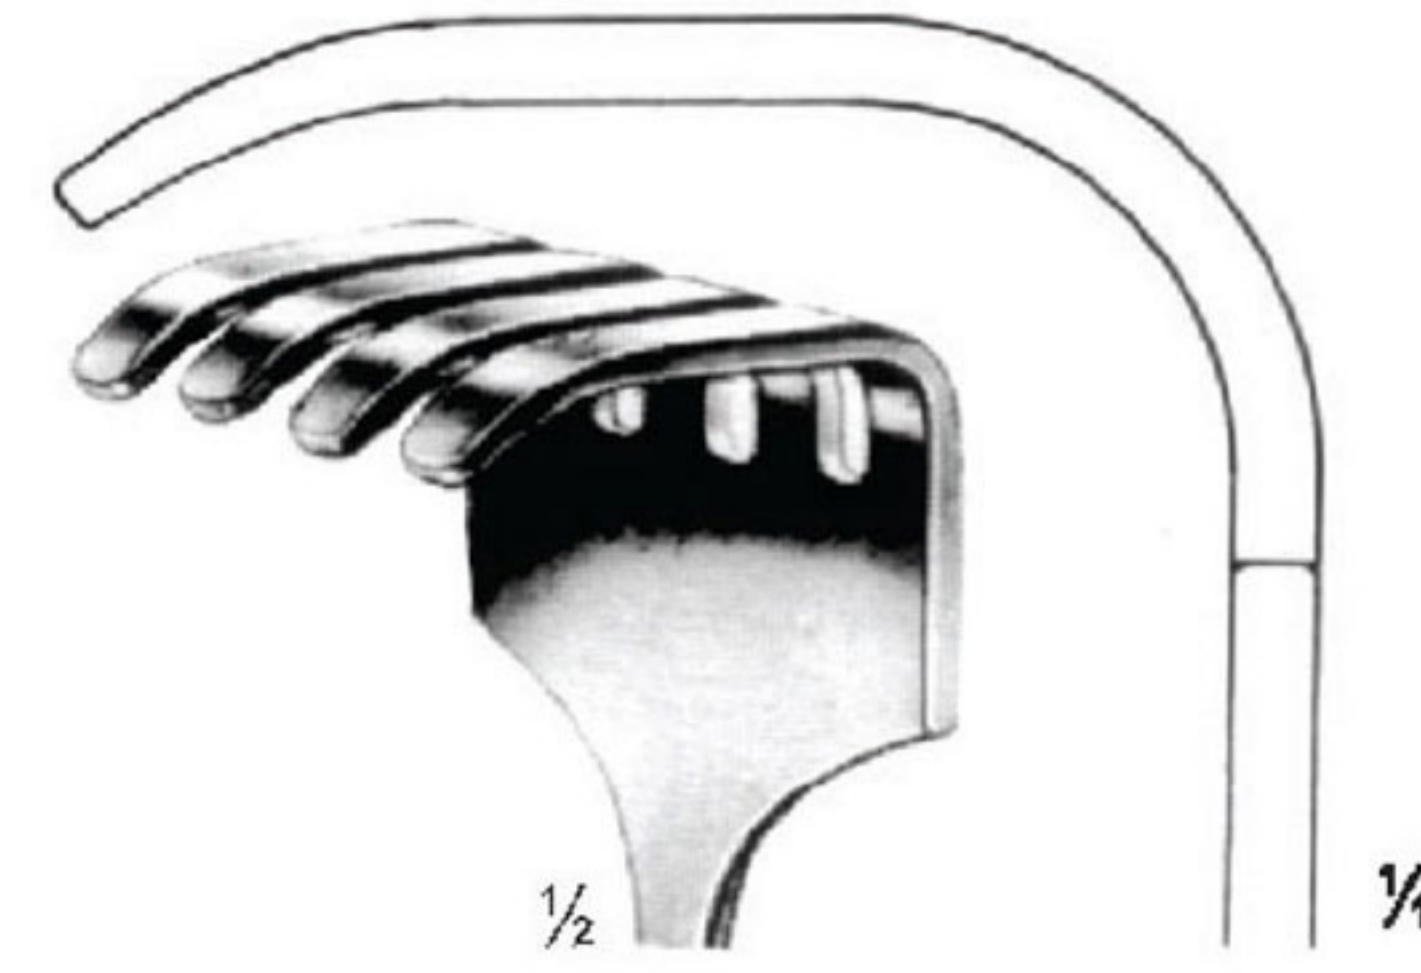

Measurements of retractors: Depth x Width