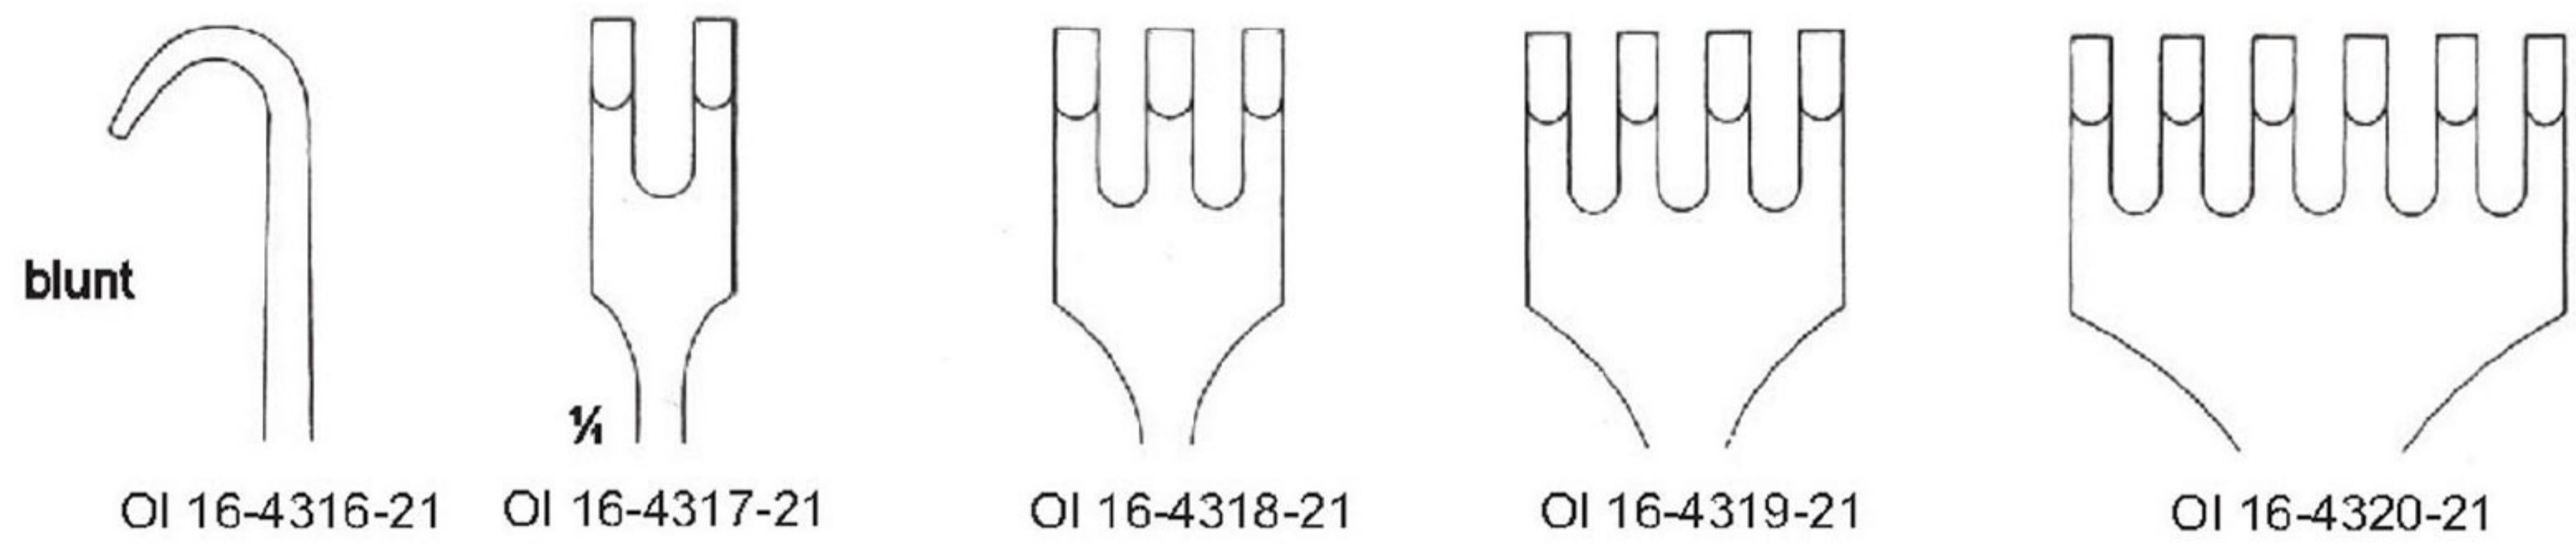

RETRACTORS

Retractors ● EN
Wundhaken ● DE
Separadores ● ES

VOLKMANN
21.5 cm/8 1/2"