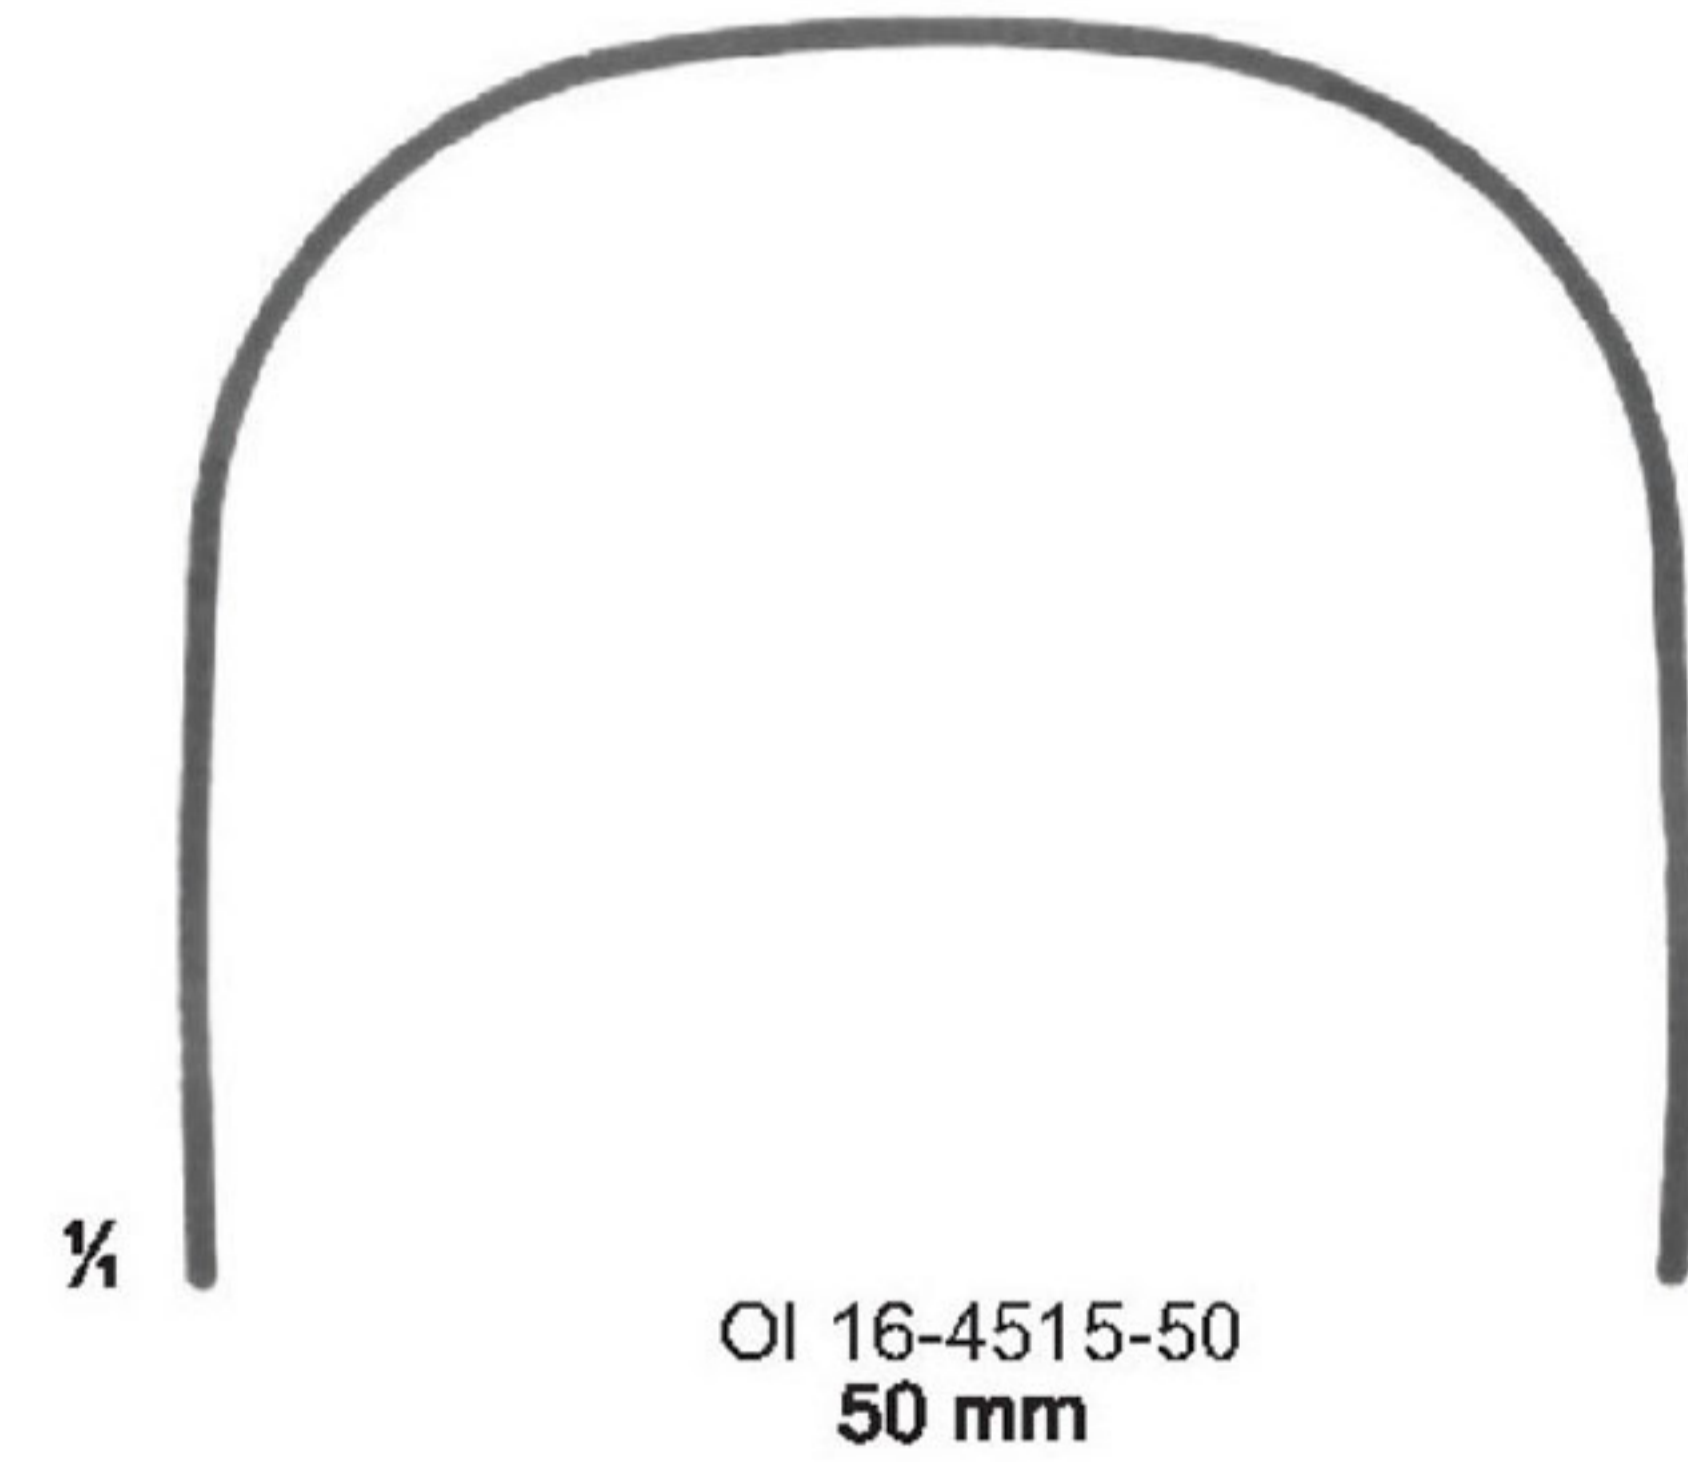

Measurements of retractors: Depth x Width

SAUERBRUCH
22.5 cm/8 3/4"

Measurements of retractors: Depth x Width

DEAVER-BABY

DEAVER

RETRACTORS

Retractors, Lung Spatulas ● EN
 Wundhaken, Lungenspatel ● DE
 Separadores, Espátulas Pulmonares ● ES