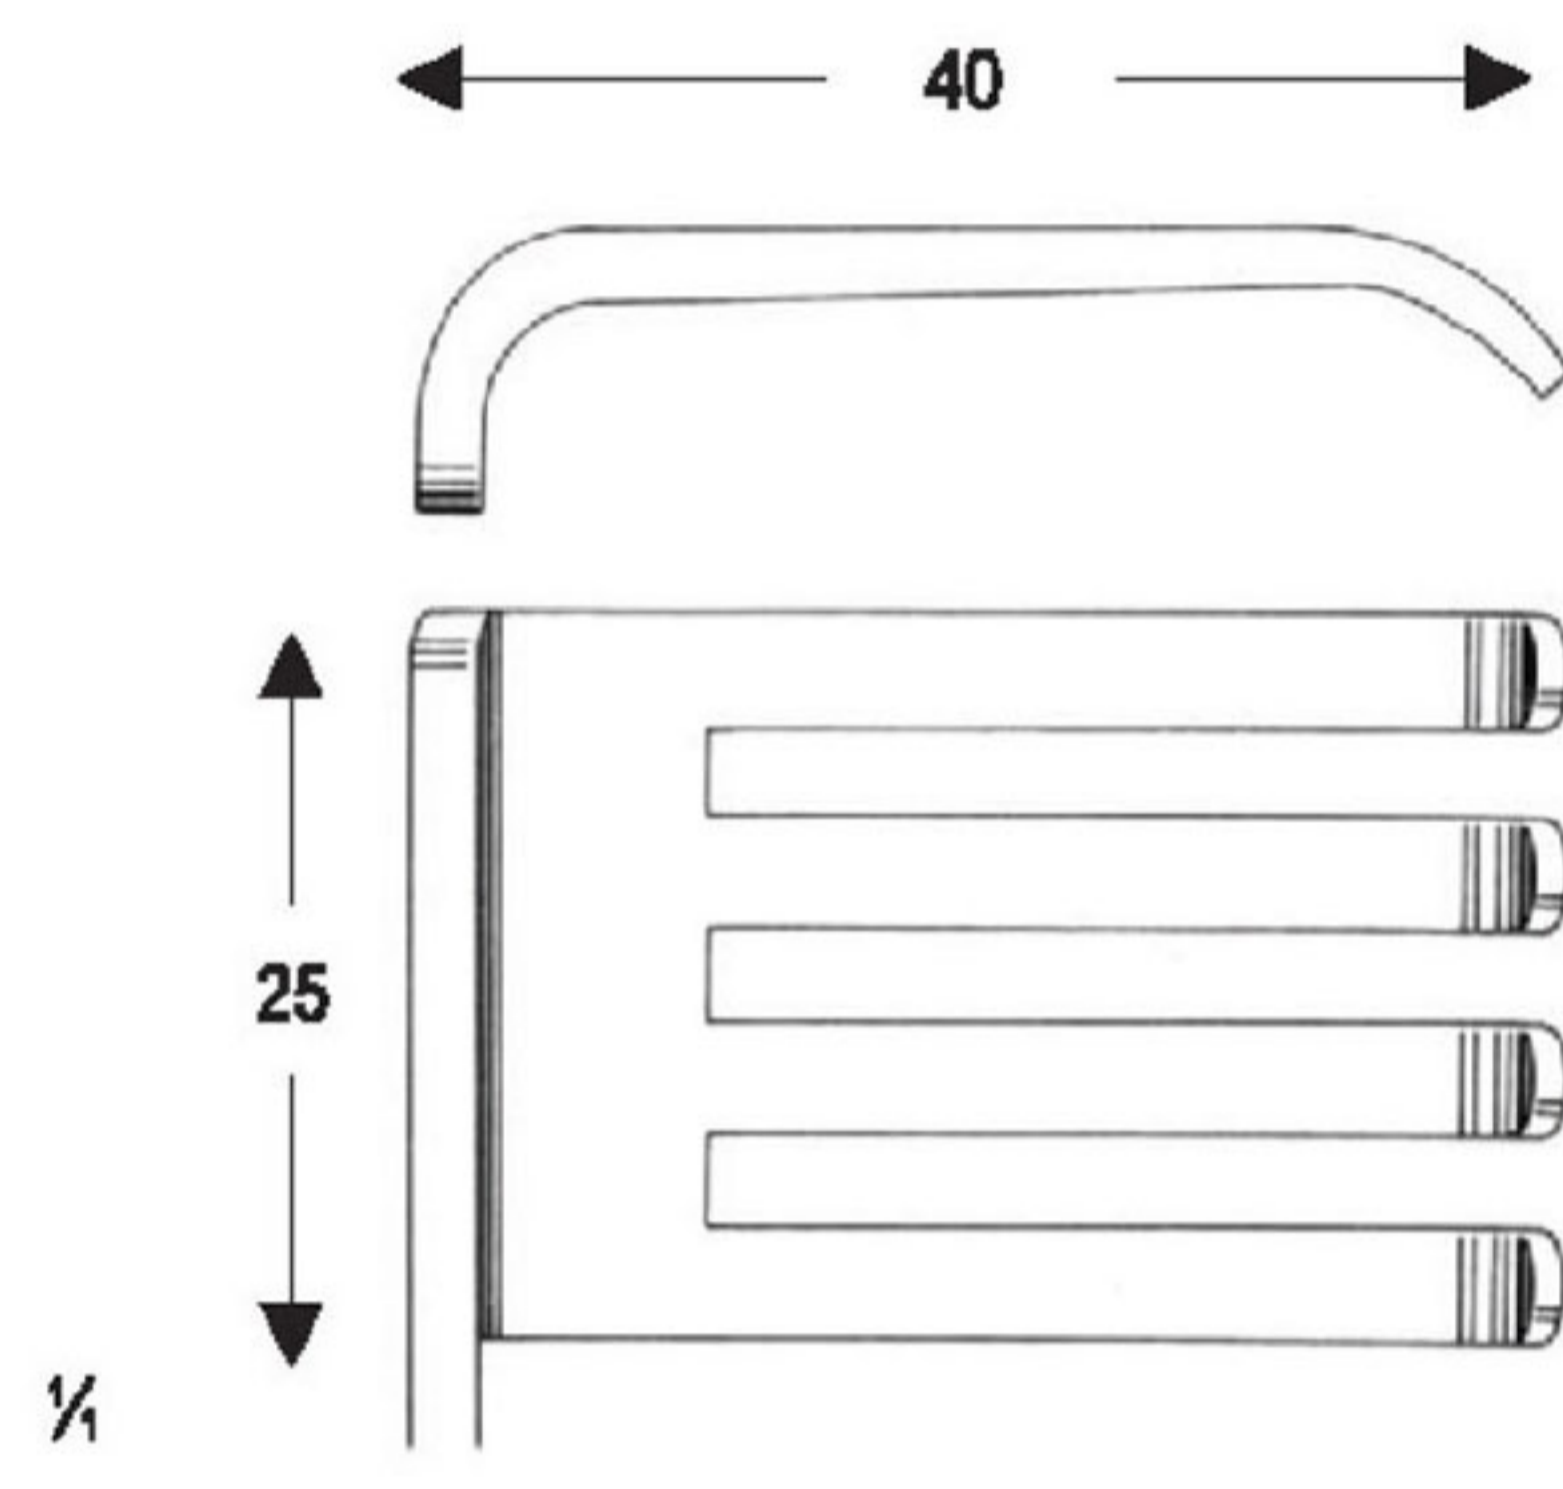

OI 16-4649-30
blunt