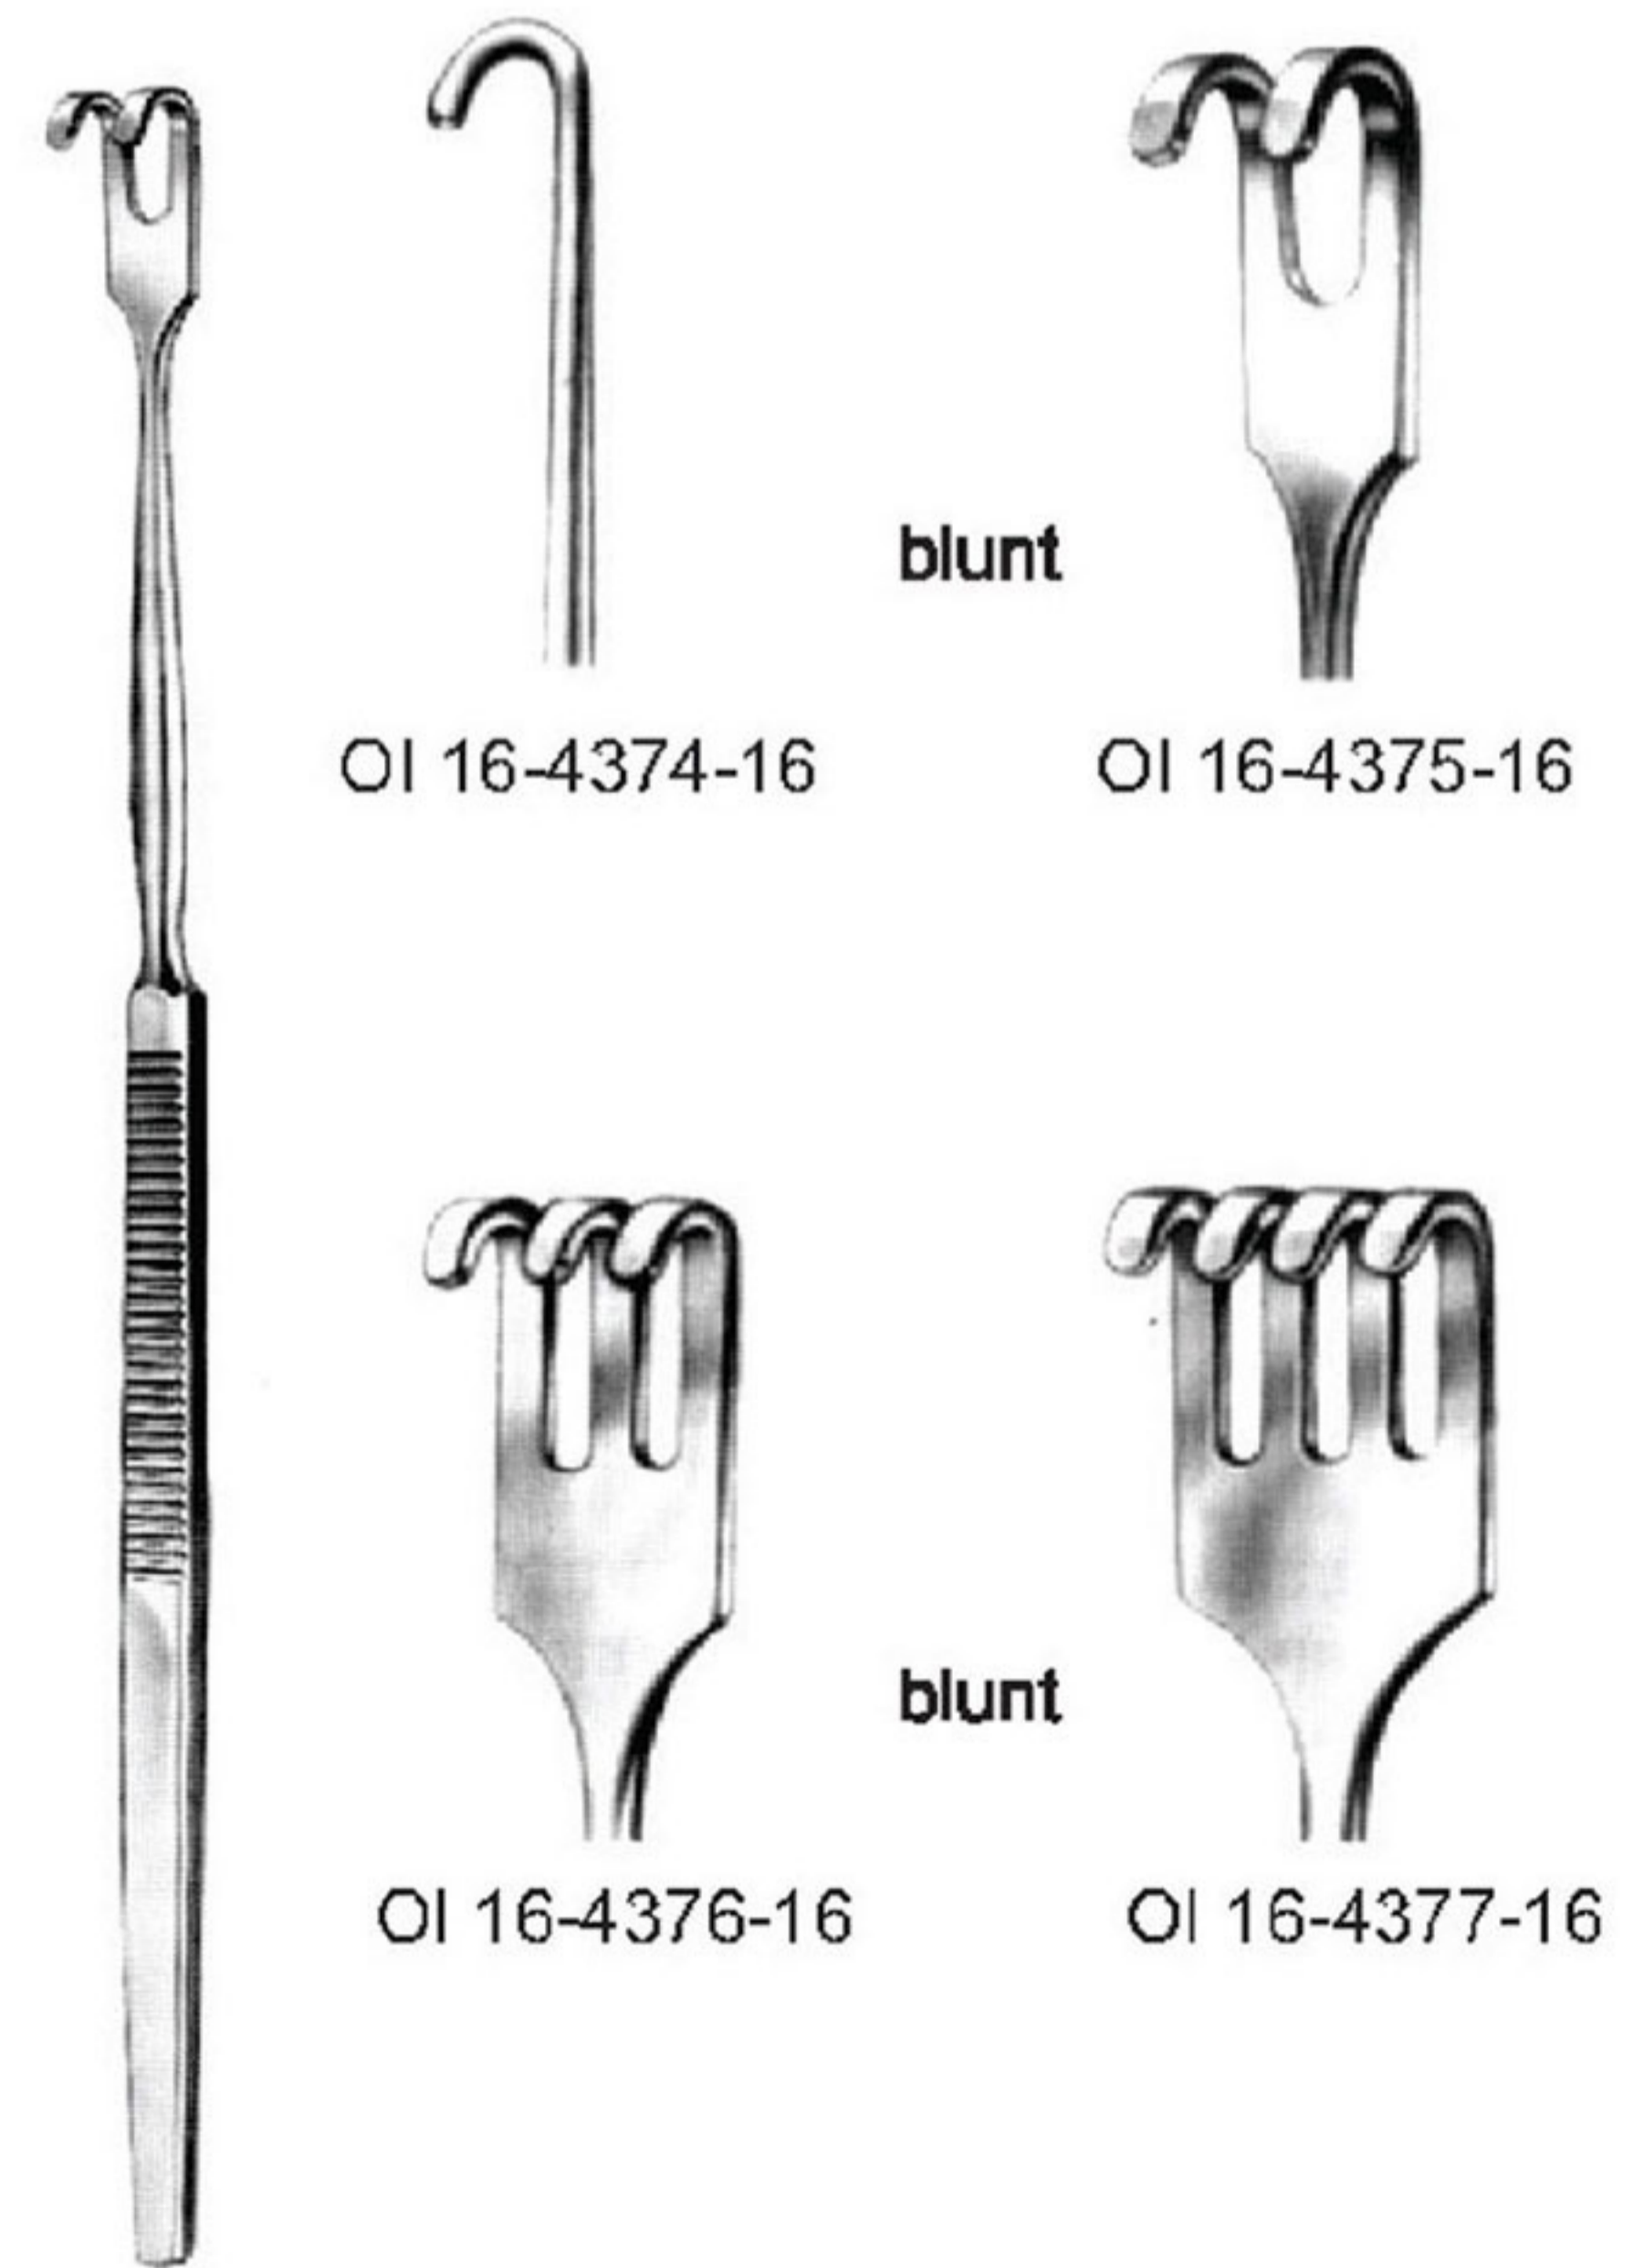

sharp
OI 16-4370-16 OI 16-4371-16

sharp
OI 16-4372-16 OI 16-4373-16

blunt
OI 16-4374-16 OI 16-4375-16

blunt
OI 16-4376-16 OI 16-4377-16

KEHLENGRIFF
16 cm/6 1/4"

Measurements of retractors: Depth x Width