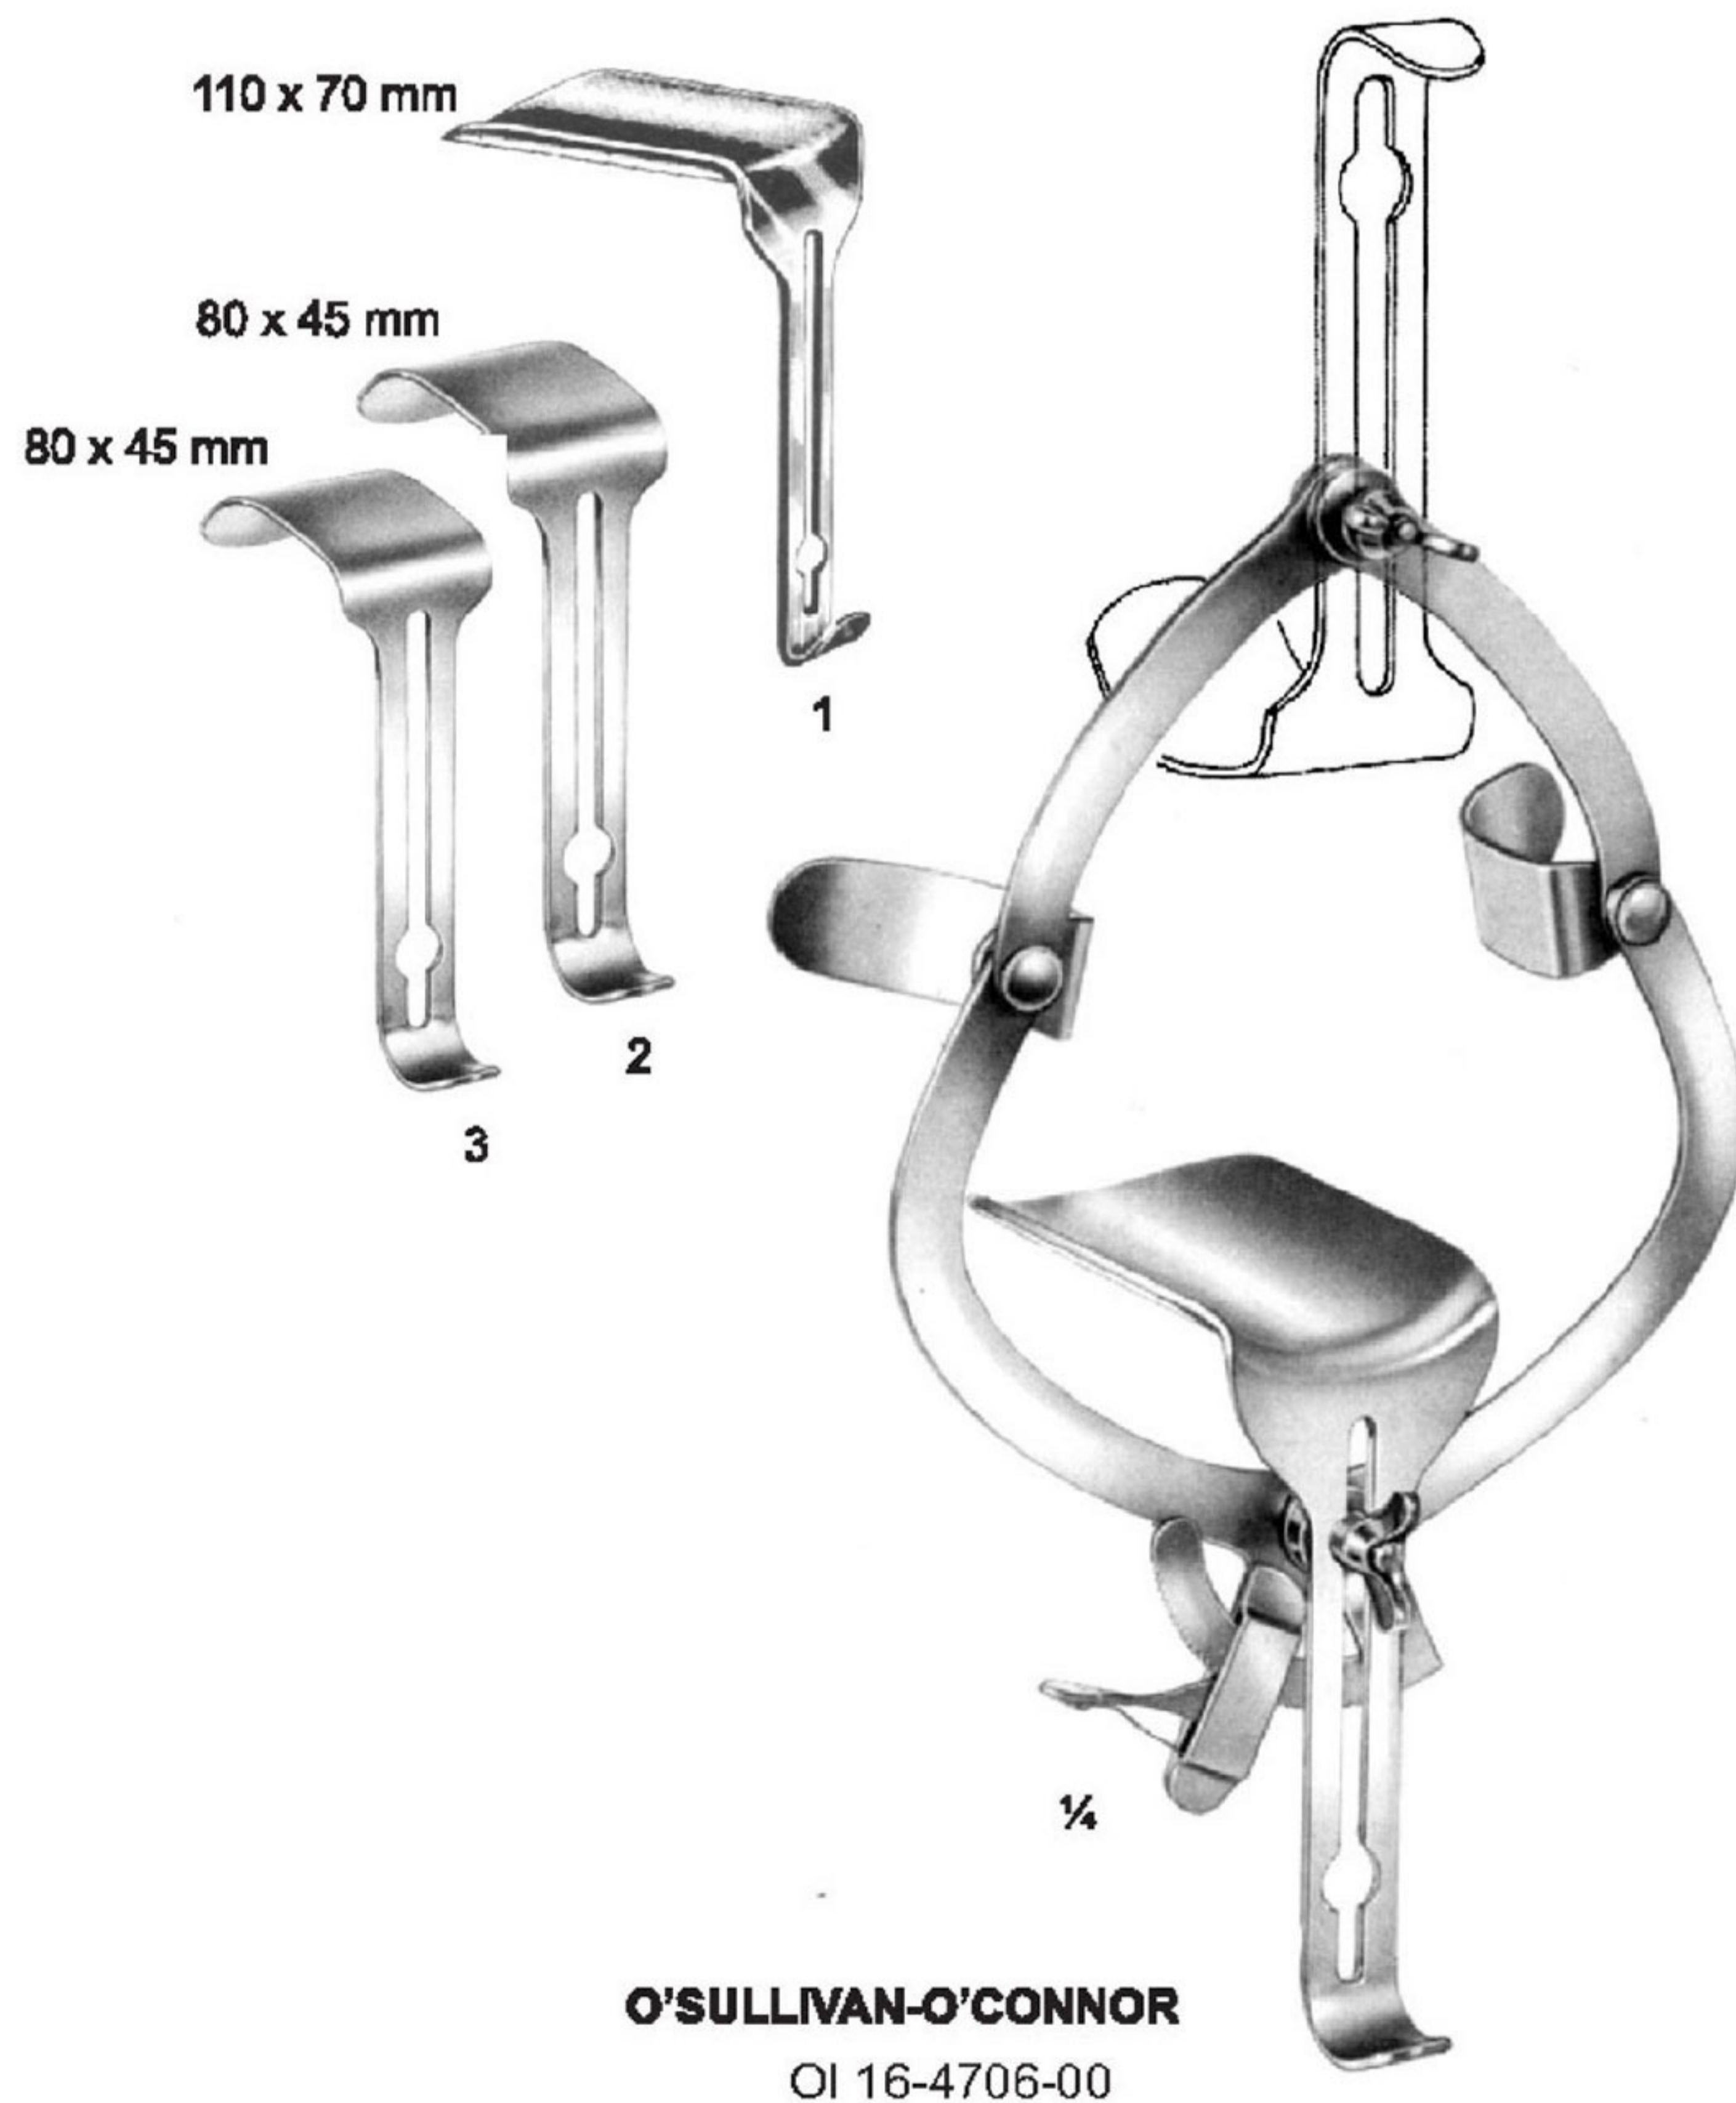

1. **DOYEN**
   OI 16-4707-55 55 x 95 mm
   OI 16-4708-55 55 x 105 mm
   OI 16-4709-55 55 x 115 mm
   OI 16-4710-55 55 x 125 mm

Measurements of retractors: Depth x Width