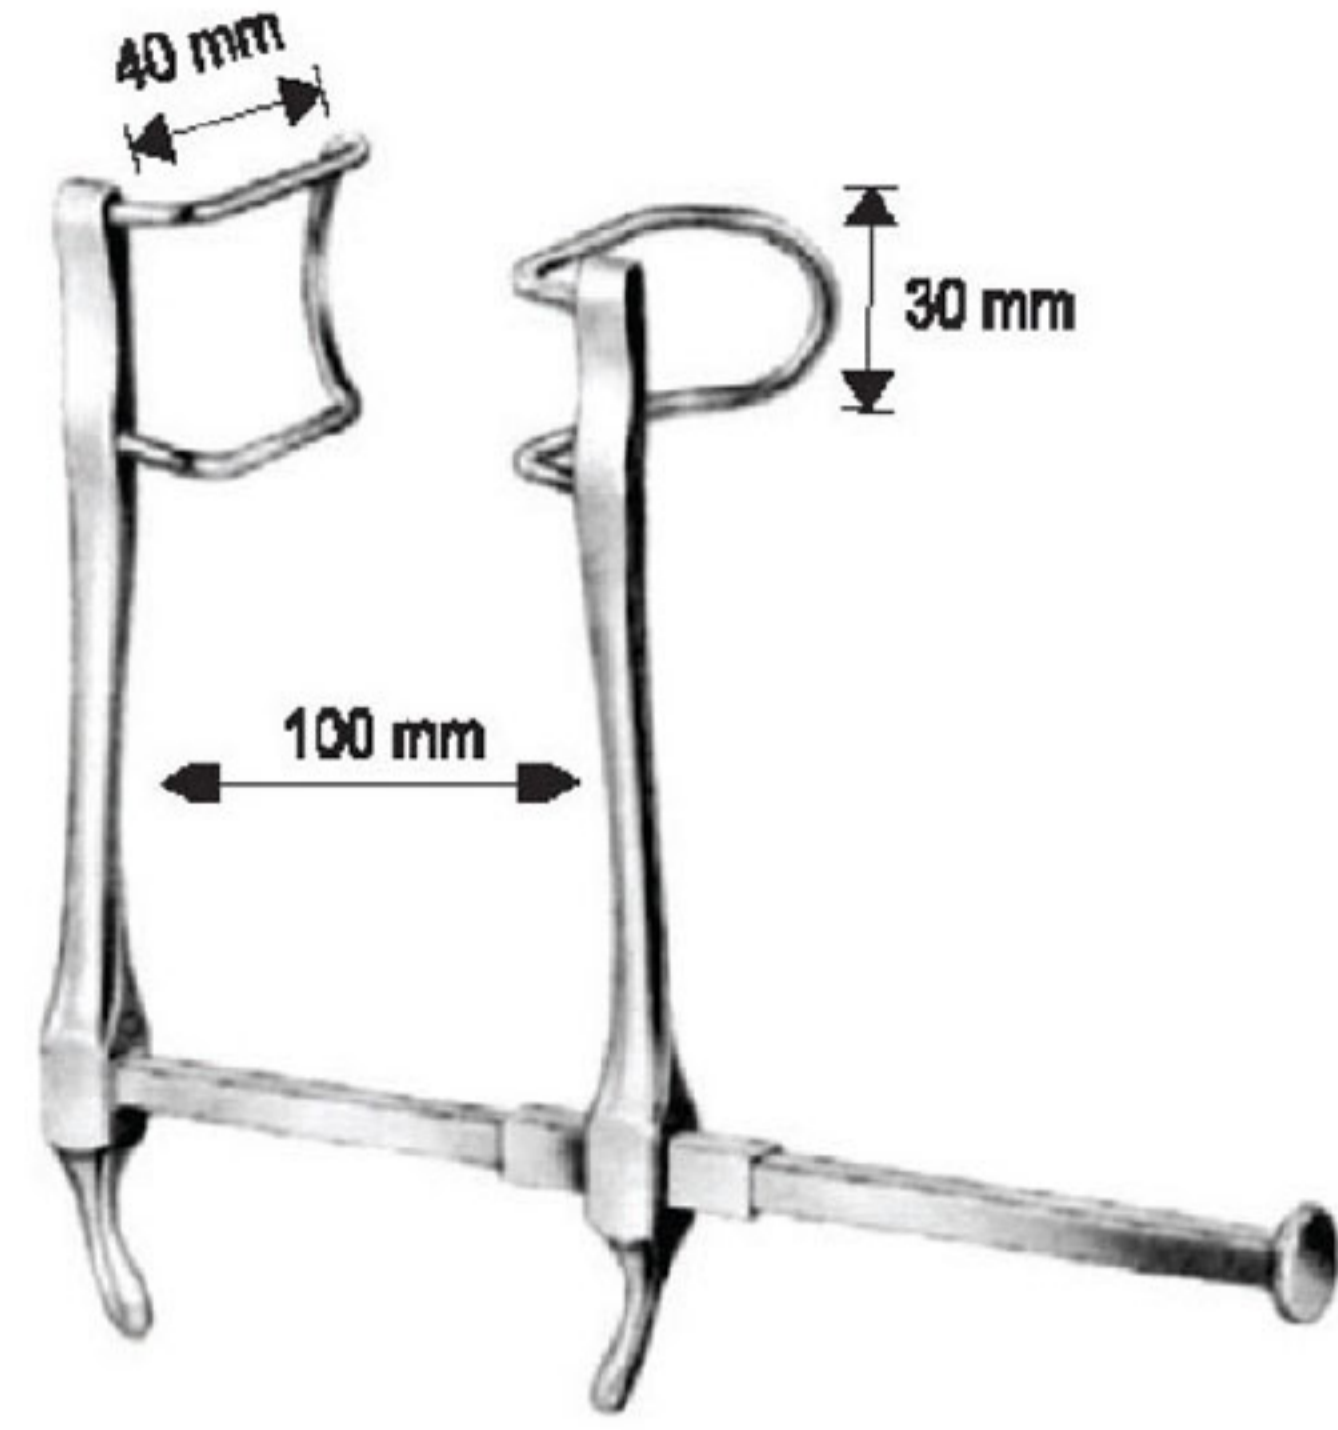

BALFOUR
 OI 16-4681-20
 20 cm / 7 7/8"

BALFOUR
 OI 16-4682-20

BALFOUR
 OI 16-4683-00

Centre Blade only

BALFOUR
 OI 16-4684-45 = 45 X 80 mm
 OI 16-4684-70 = 70 X 85 mm
 OI 16-4684-80 = 80 X 90 mm

Measurements of retractors: Depth x Width

GOSSET-BABY
 OI 16-4685-12
 12.5 cm/4 7/8"

GOSSET
 OI 16-4686-12

GOSSET
 OI 16-4687-16
 16.5 cm/6 1/2"

GOSSET
 OI 16-4688-18
 18.5cm/7 1/4"

BALFOUR-BABY
 OI 16-4689-12
 12.5cm/4 7/8"

BALFOUR
 OI 16-4690-20
 20cm/7 7/8"