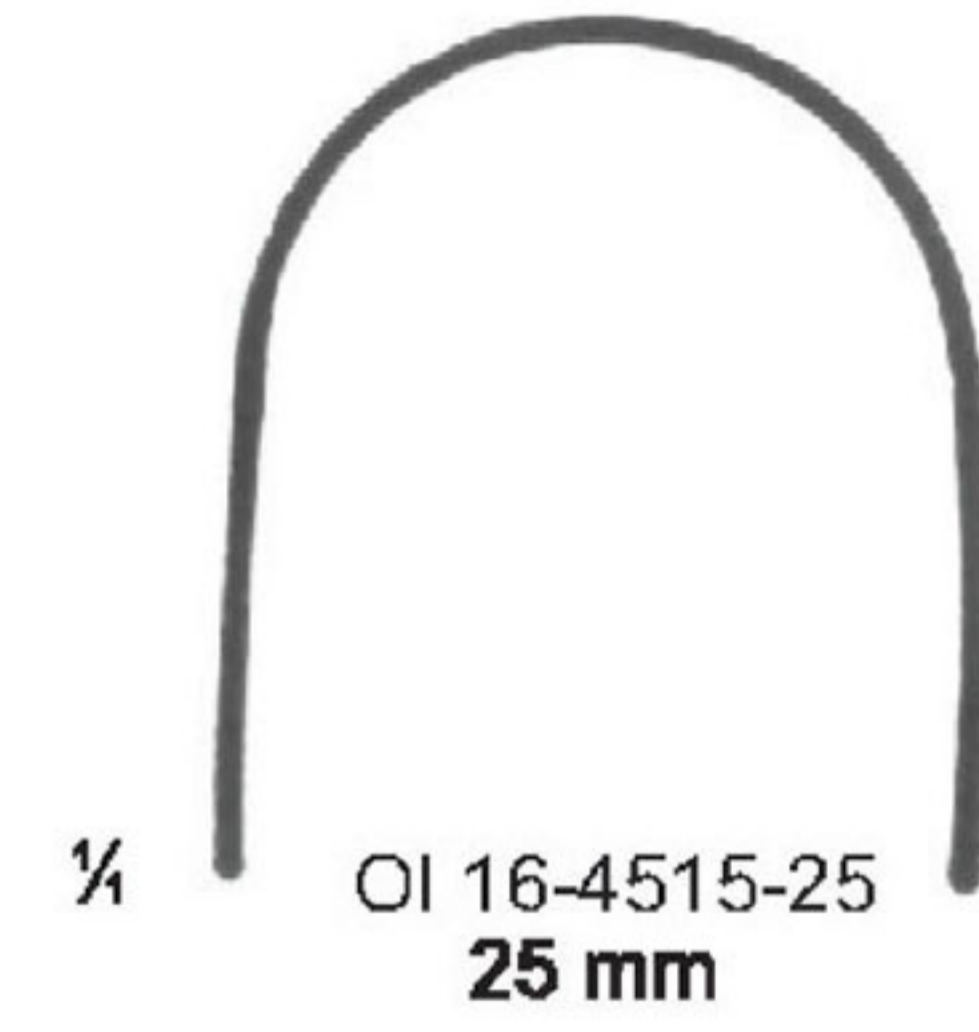

Measurements of retractors: Depth x Width

SAUERBRUCH
22.5 cm/8 3/4"

Measurements of retractors: Depth x Width

DEAVER-BABY

DEAVER

RETRACTORS

Retractors, Lung Spatulas ● EN
 Wundhaken, Lungenspatel ● DE
 Separadores, Espátulas Pulmonares ● ES

OI 16-4516-29
 29.5 cm/11 5/8"
 width of blade 48 mm

OI 16-4516-33
 33 cm/13"
 width of blade 63 mm

ALLISON

OI 16-4517-29
 29.5 cm/11 5/8"
 width of blade 132 mm

ALLISON

HIBBS
 OI 16-4518-75 75 x 25 mm
 OI 16-4518-50 50 x 19 mm
 OI 16-4518-25 25 x 13 mm