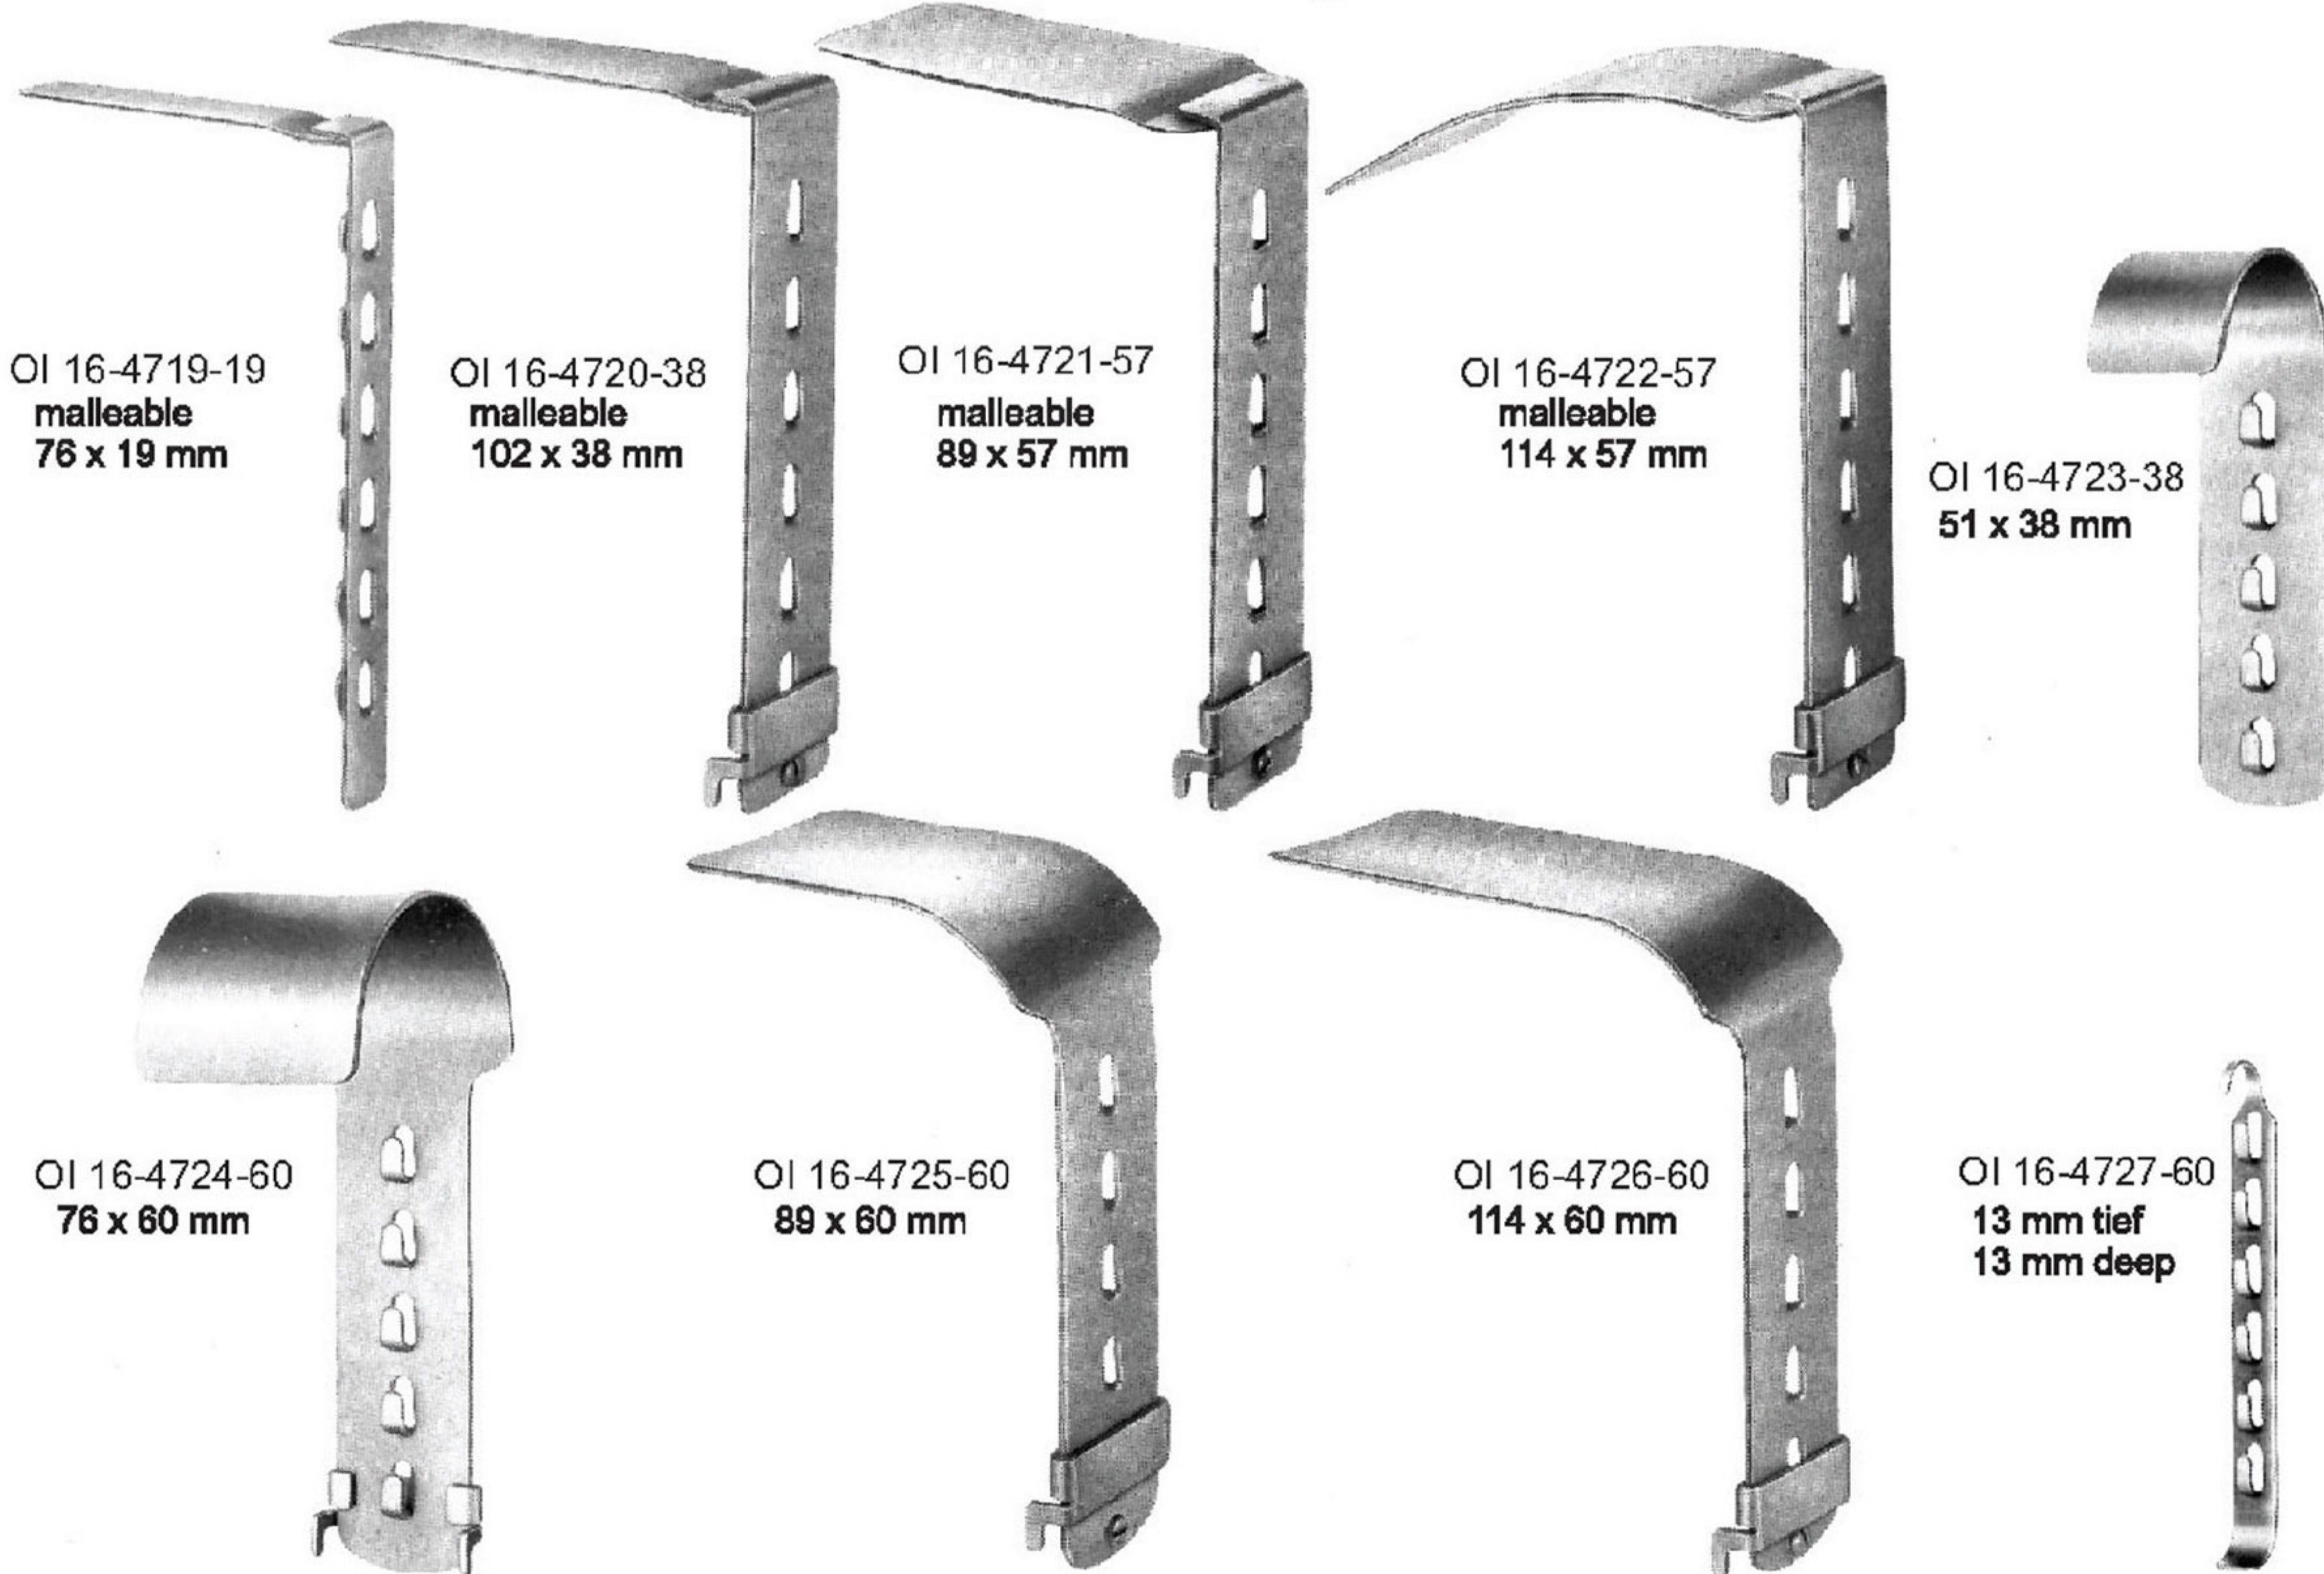

OI 16-4719-19
malleable
76 x 19 mm

OI 16-4720-38
malleable
102 x 38 mm

OI 16-4721-57
malleable
89 x 57 mm

OI 16-4722-57
malleable
114 x 57 mm

OI 16-4723-38
51 x 38 mm

OI 16-4724-60
76 x 60 mm

OI 16-4725-60
89 x 60 mm

OI 16-4726-60
114 x 60 mm

OI 16-4727-60
13 mm tief
13 mm deep