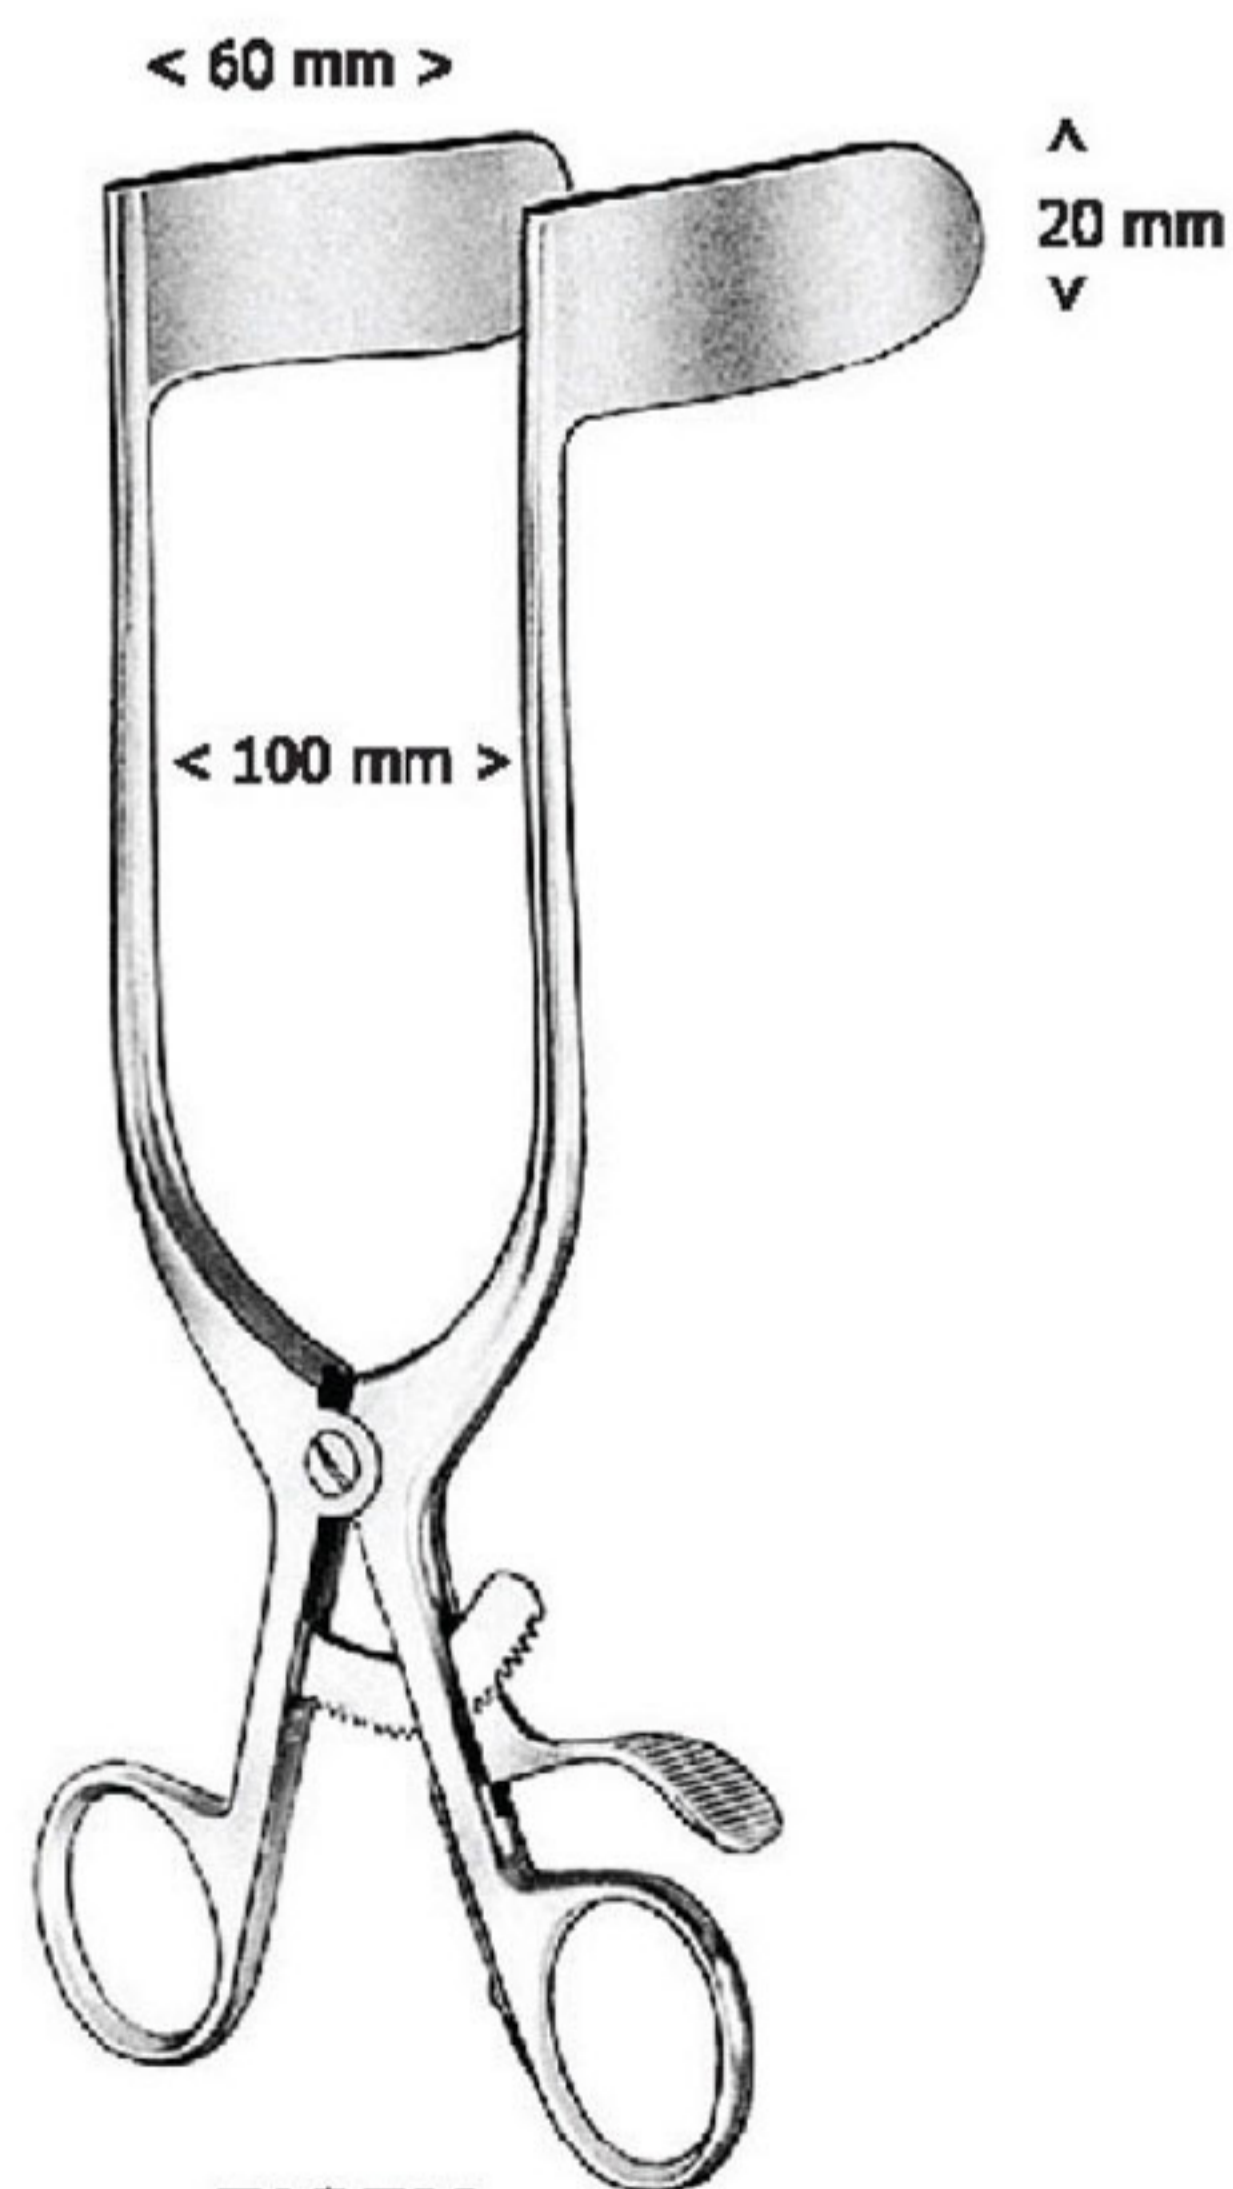

RIGBY
OI 16-4664-19
(Rectum, Vagina)
19 cm/7 1/2"