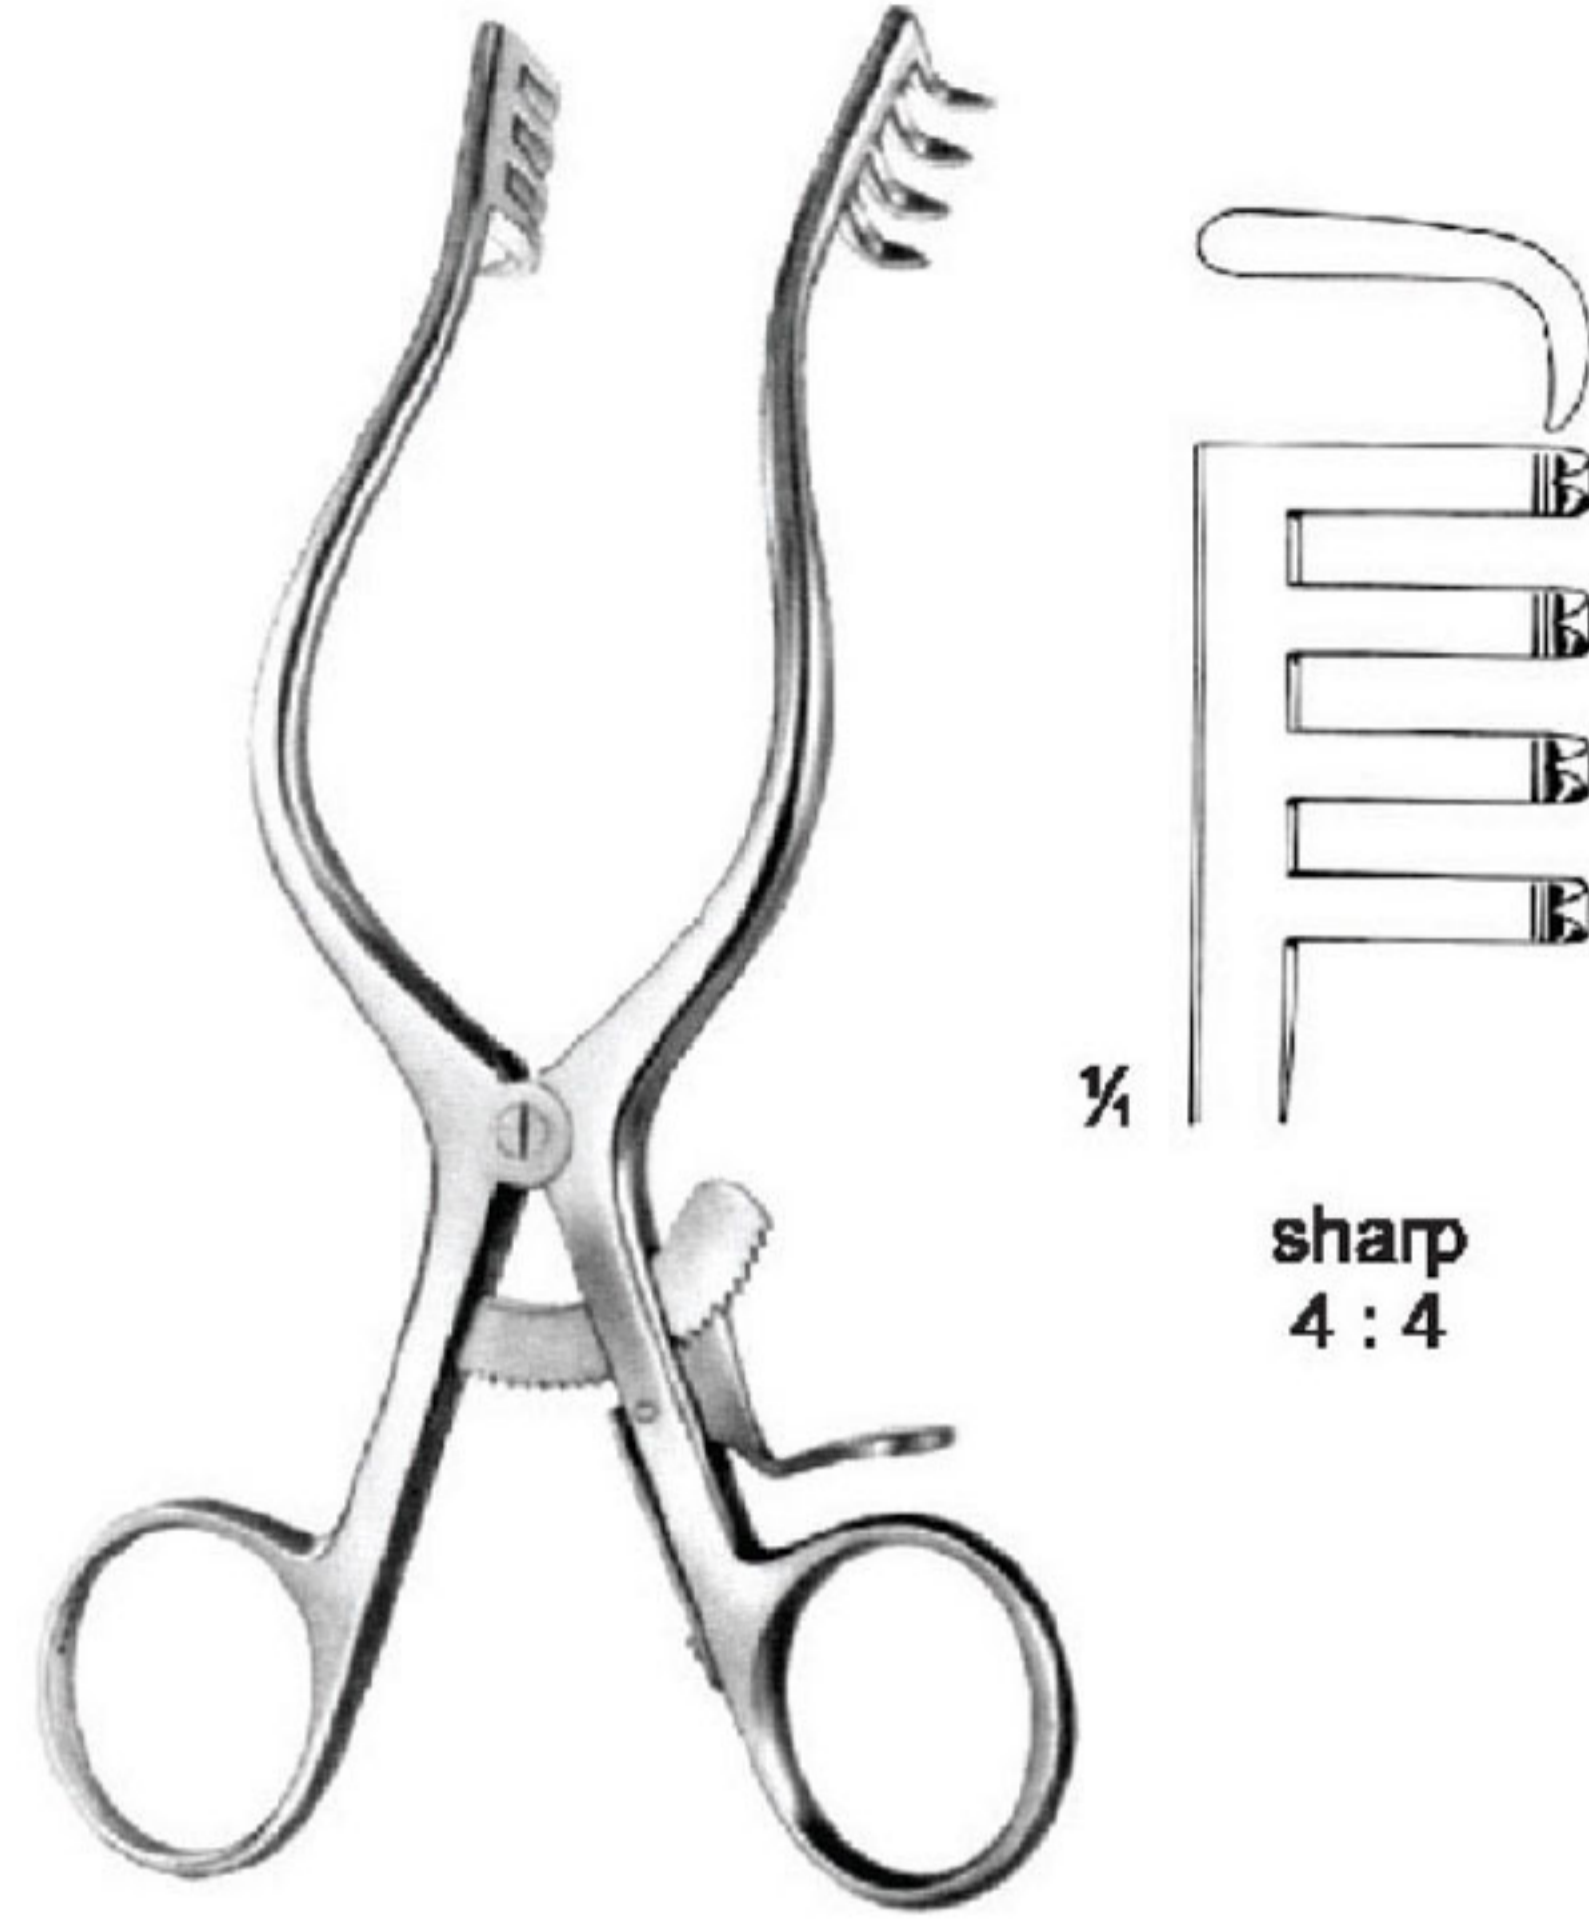

blunt
6 : 6 teeth
OI 16-4626-29
29 cm / 11 1/2"

RETRACTORS

Retractors ● EN
 Wundhaken ● DE
 Separadores ● ES

WEITLANER-BABY
 OI 16-4627-13
 13.5 cm/5 3/8"

MOLLISON
 OI 16-4628-15
 15.5 cm/6 1/8"

CLOWARD
 OI 16-4629-25 - Retractor complete (with 2 blades ea.)
 OI 16-4630-25 - Retractor only
 25 cm/9 7/8"