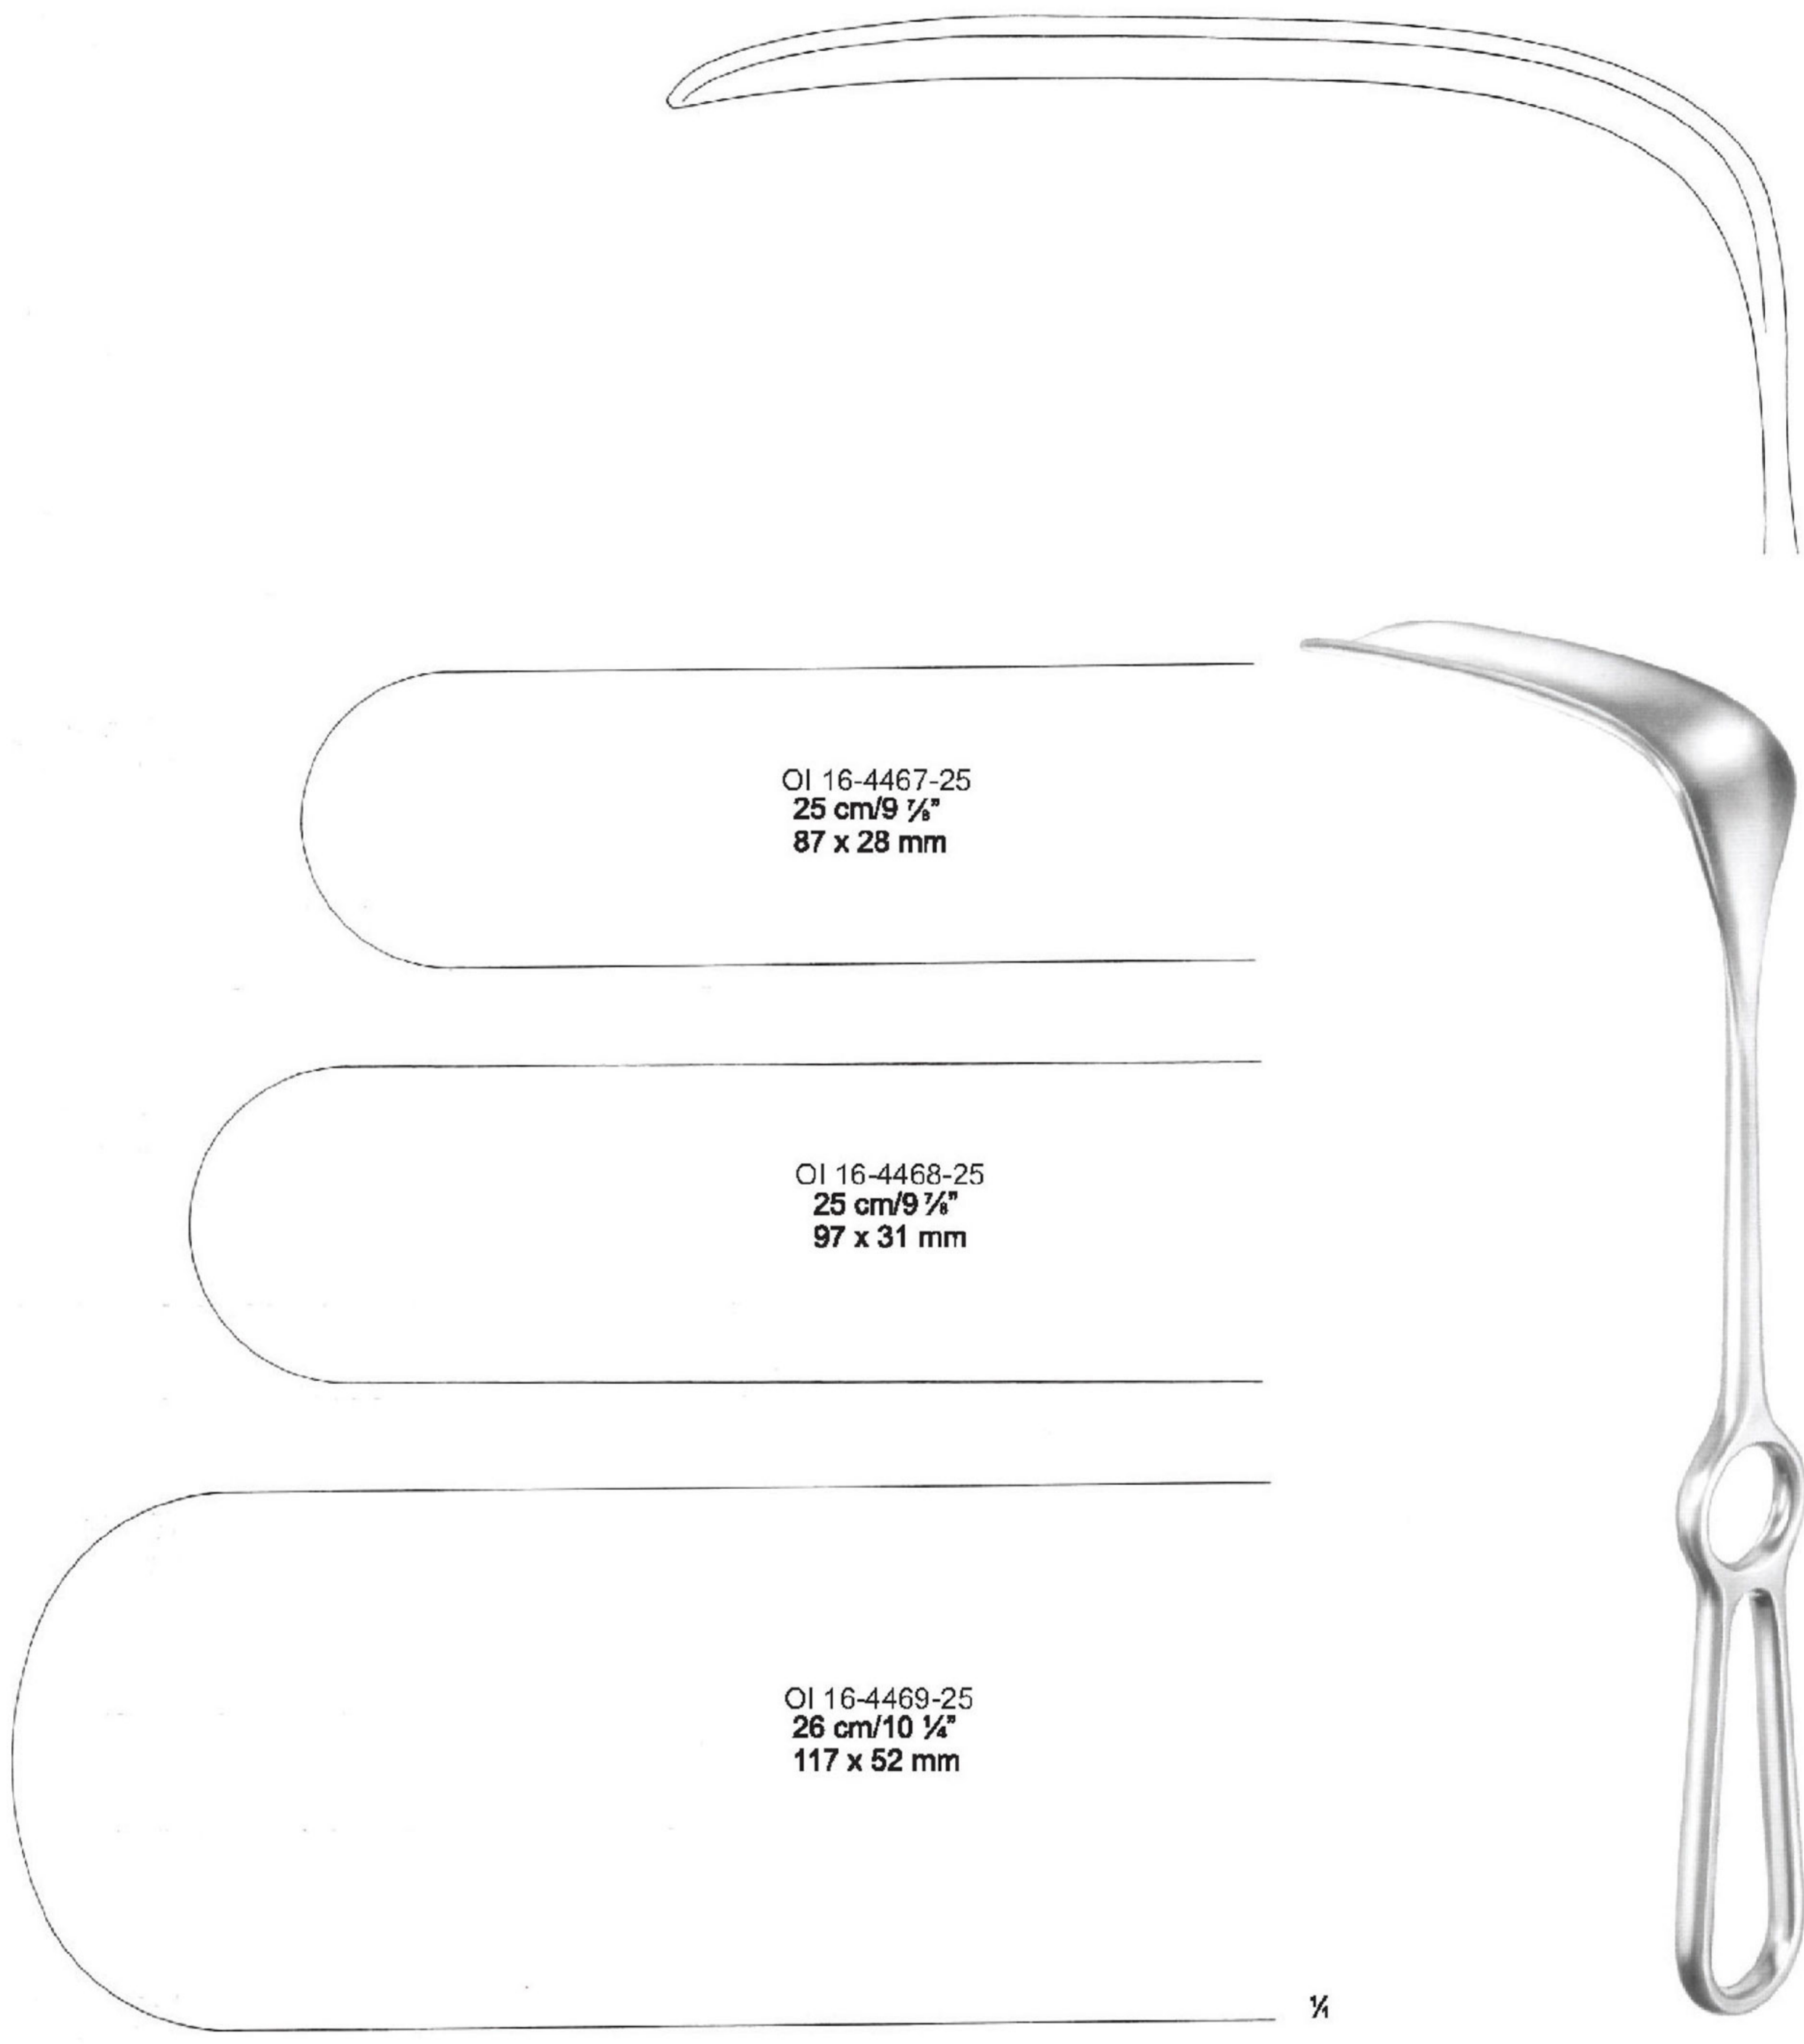

OI 16-4466-21
 21.5 cm/8 1/2"

Measurements of retractors: Depth x width

OI 16-4467-25
 25 cm/9 7/8"
 87 x 28 mm

OI 16-4468-25
 25 cm/9 7/8"
 97 x 31 mm

OI 16-4469-25
 26 cm/10 1/4"
 117 x 52 mm

1/4

DOYEN-STILLE