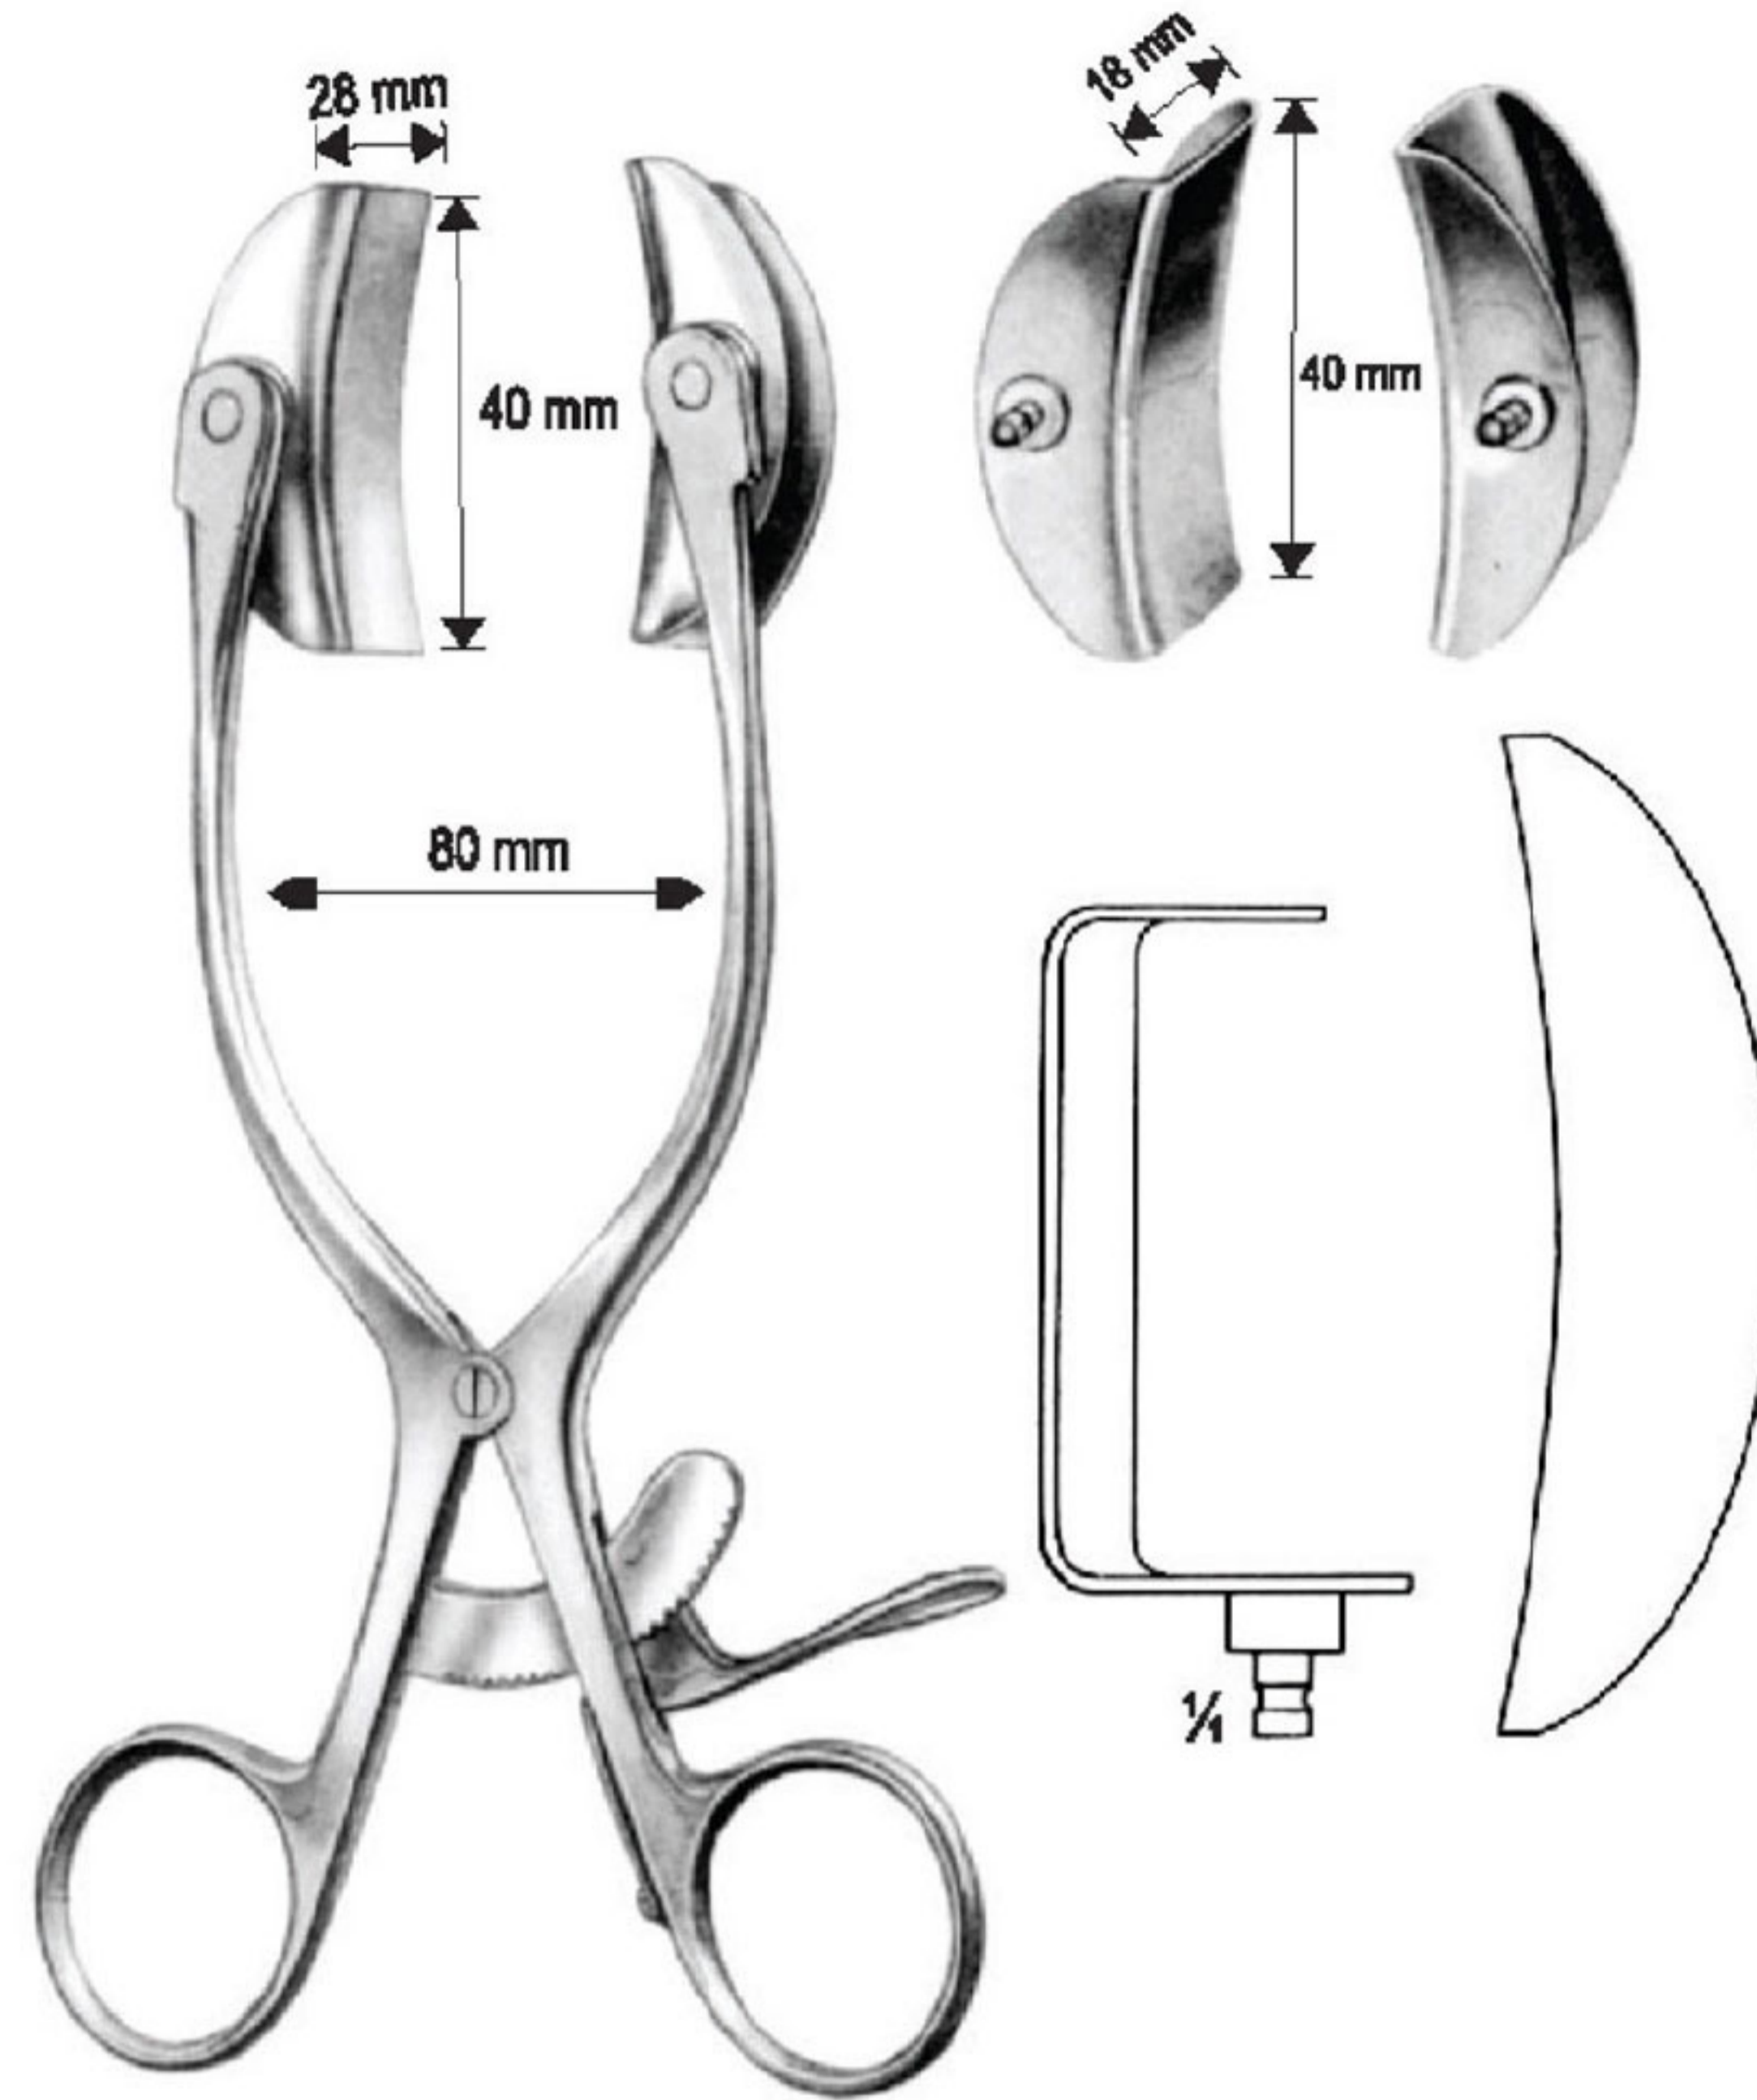

BABY-COLLIN complete, with 2 pairs of exchangeable blades
OI 16-4667-00