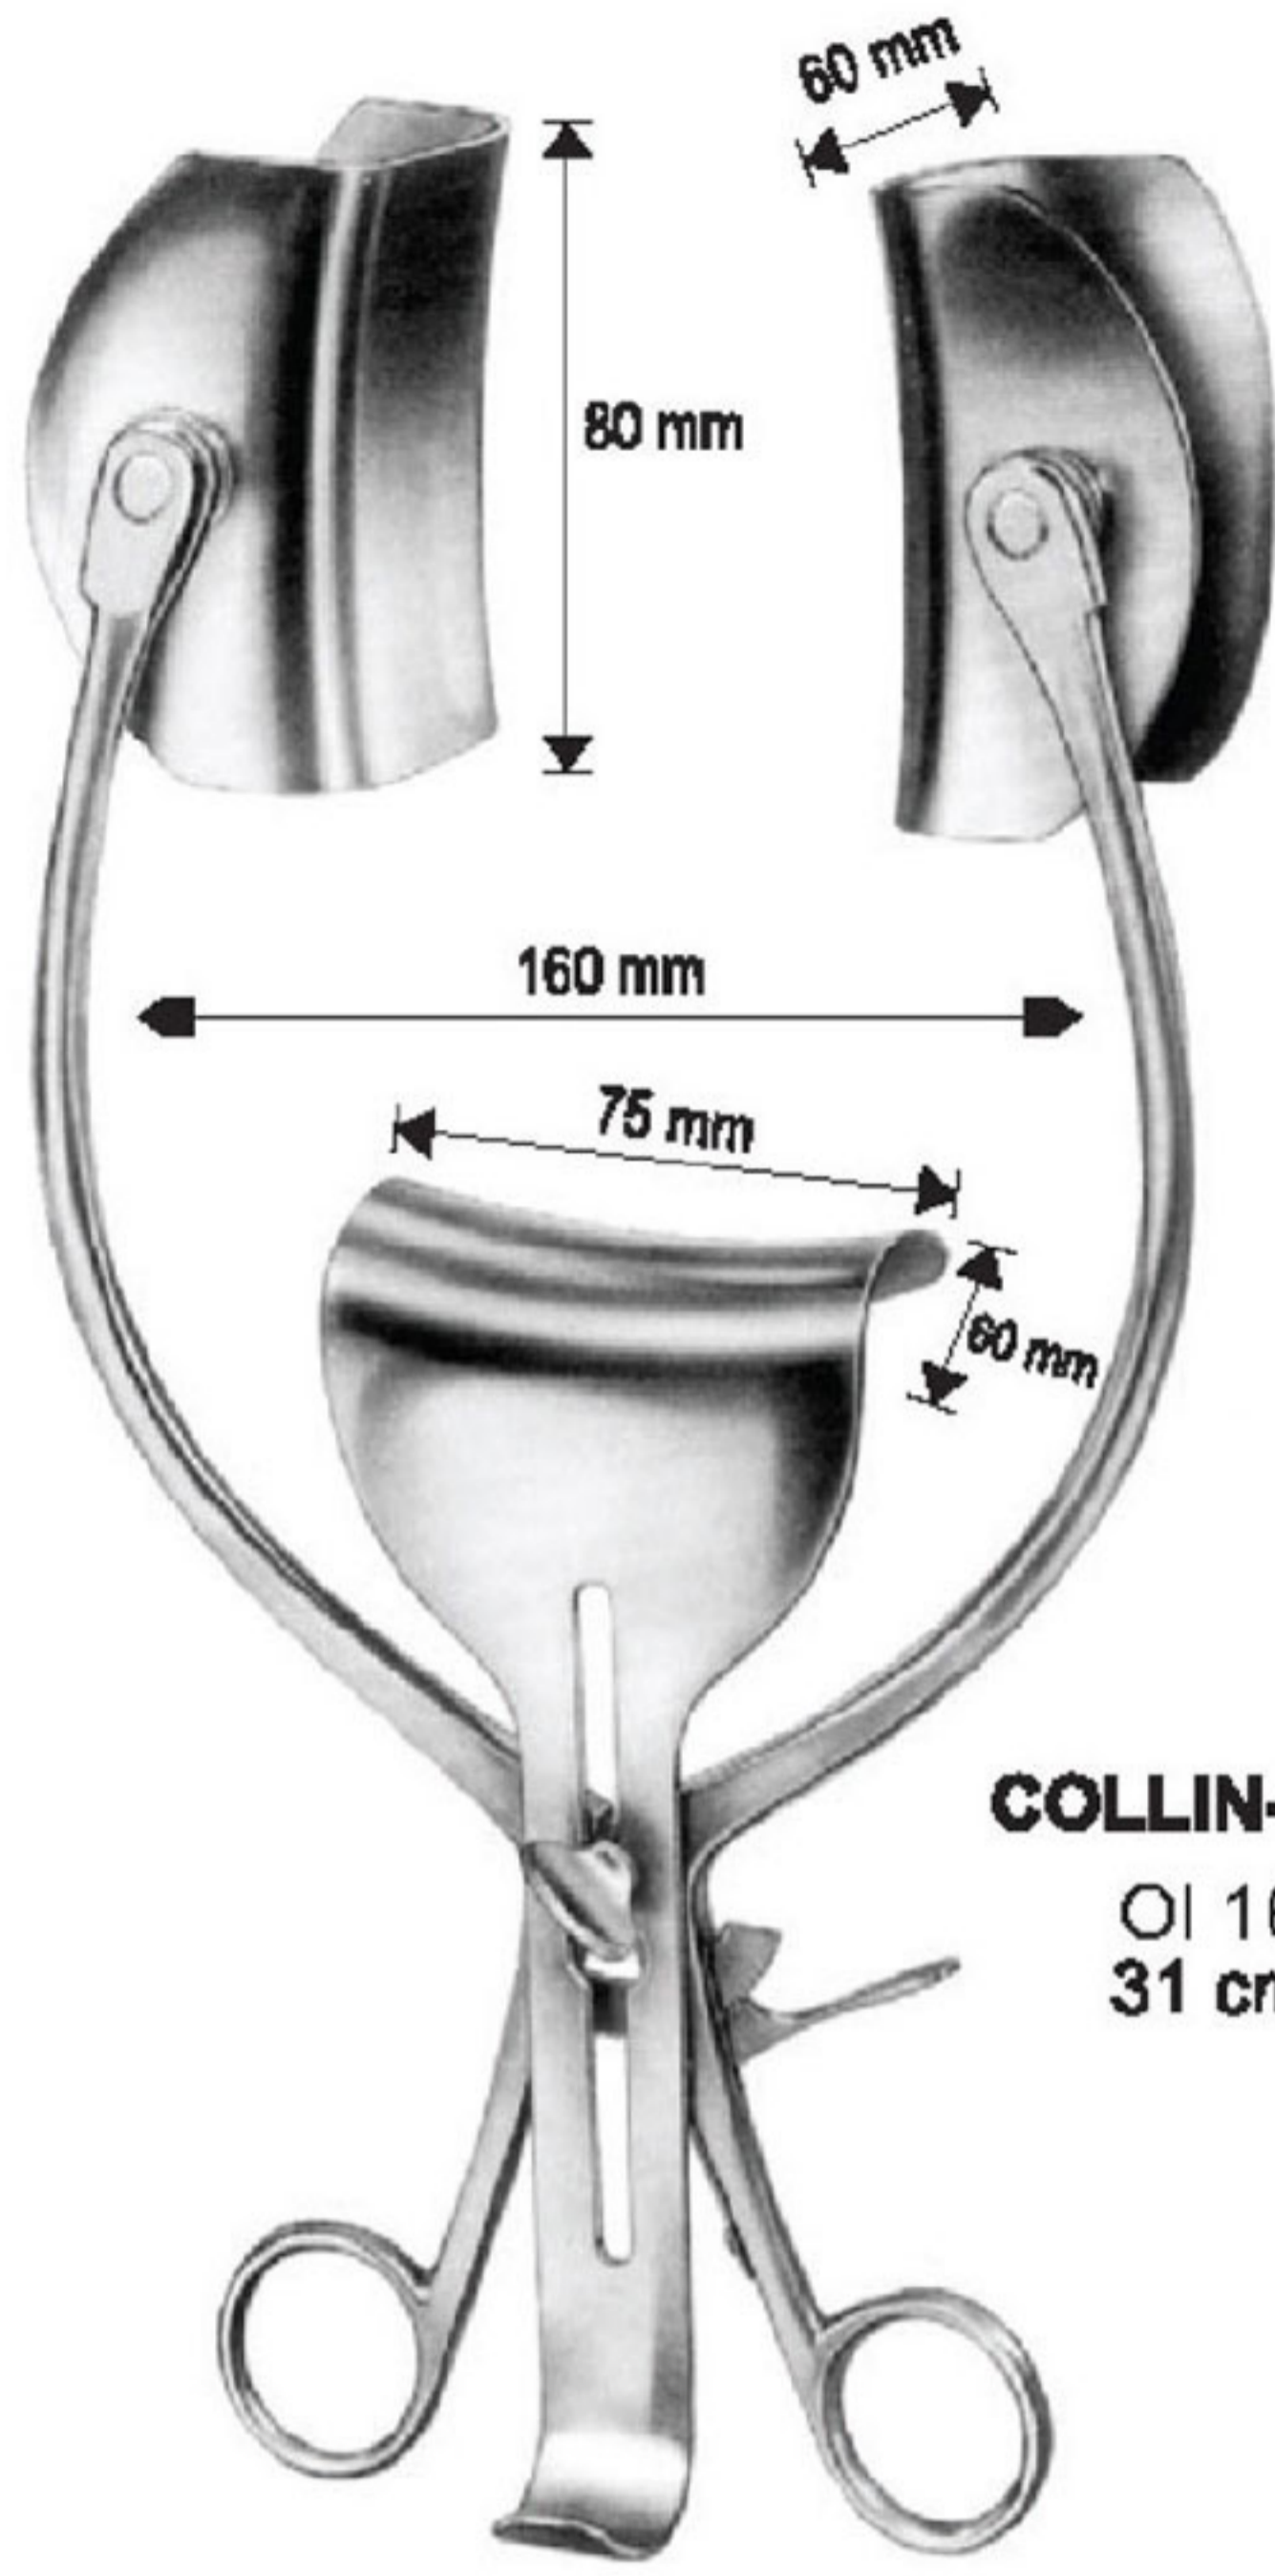

Exchangeable Blades

COLLIN-LOCKTITE

OI 16-4671-31
31 cm 12 1/4"