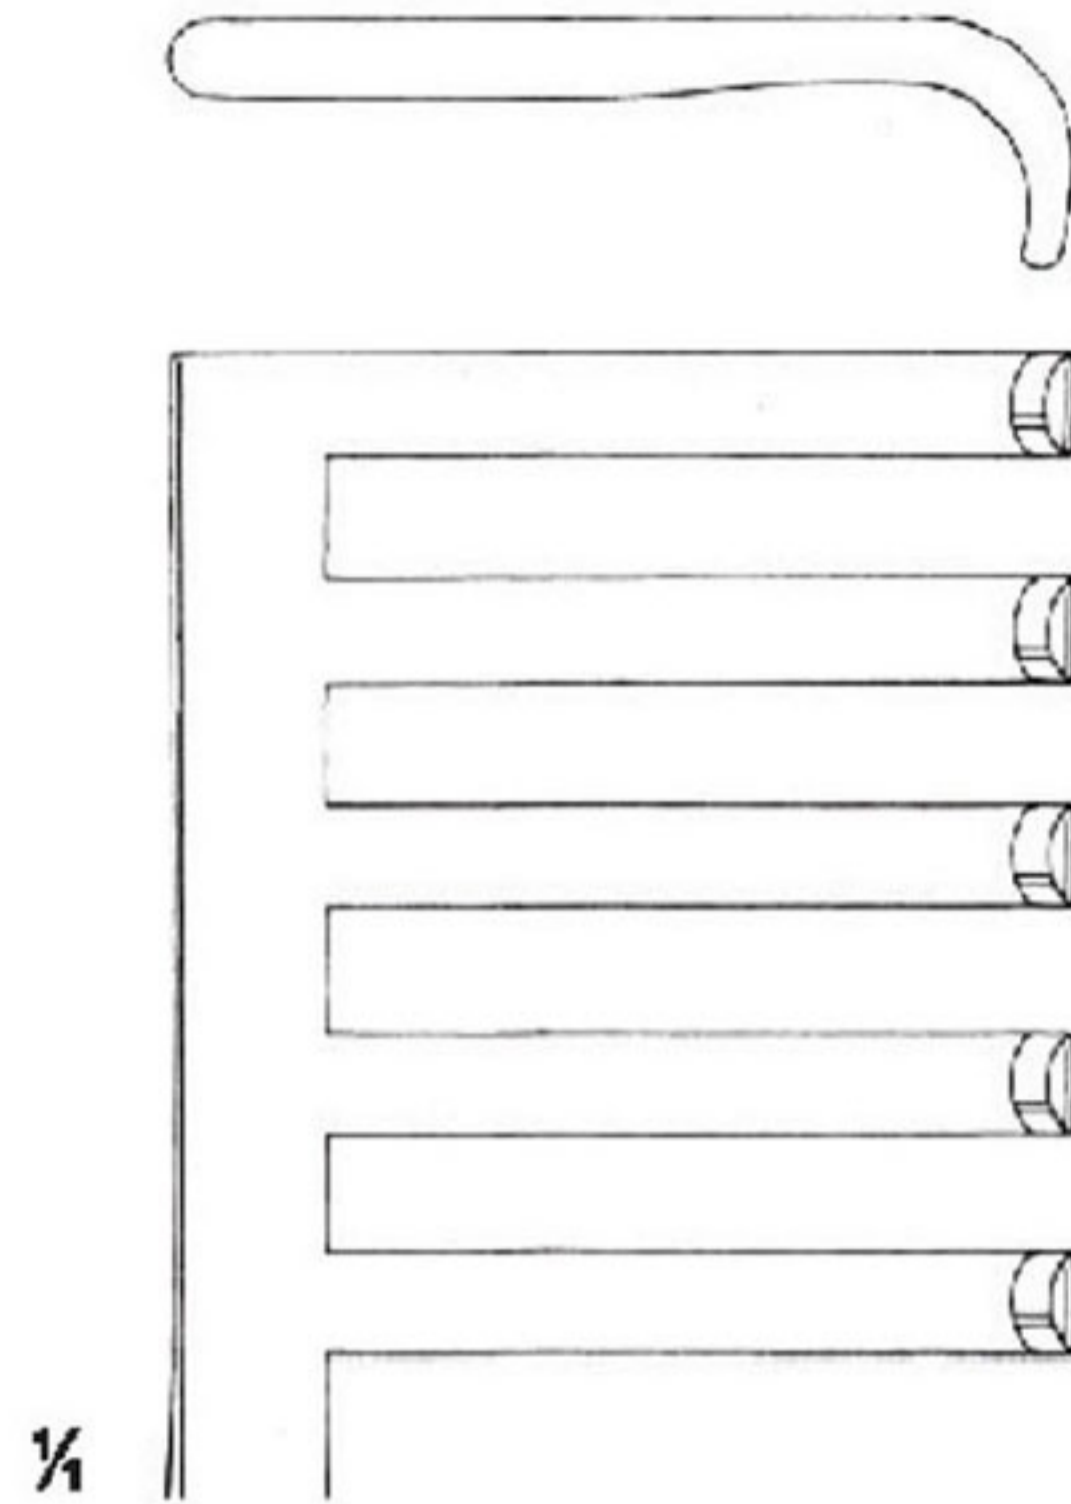

RETRACTORS

Retractors ● EN
Wundhaken ● DE
Separadores ● ES

BECKMANN
OI 16-4643-31
31 cm/12 1/4"
4 : 4
sharp