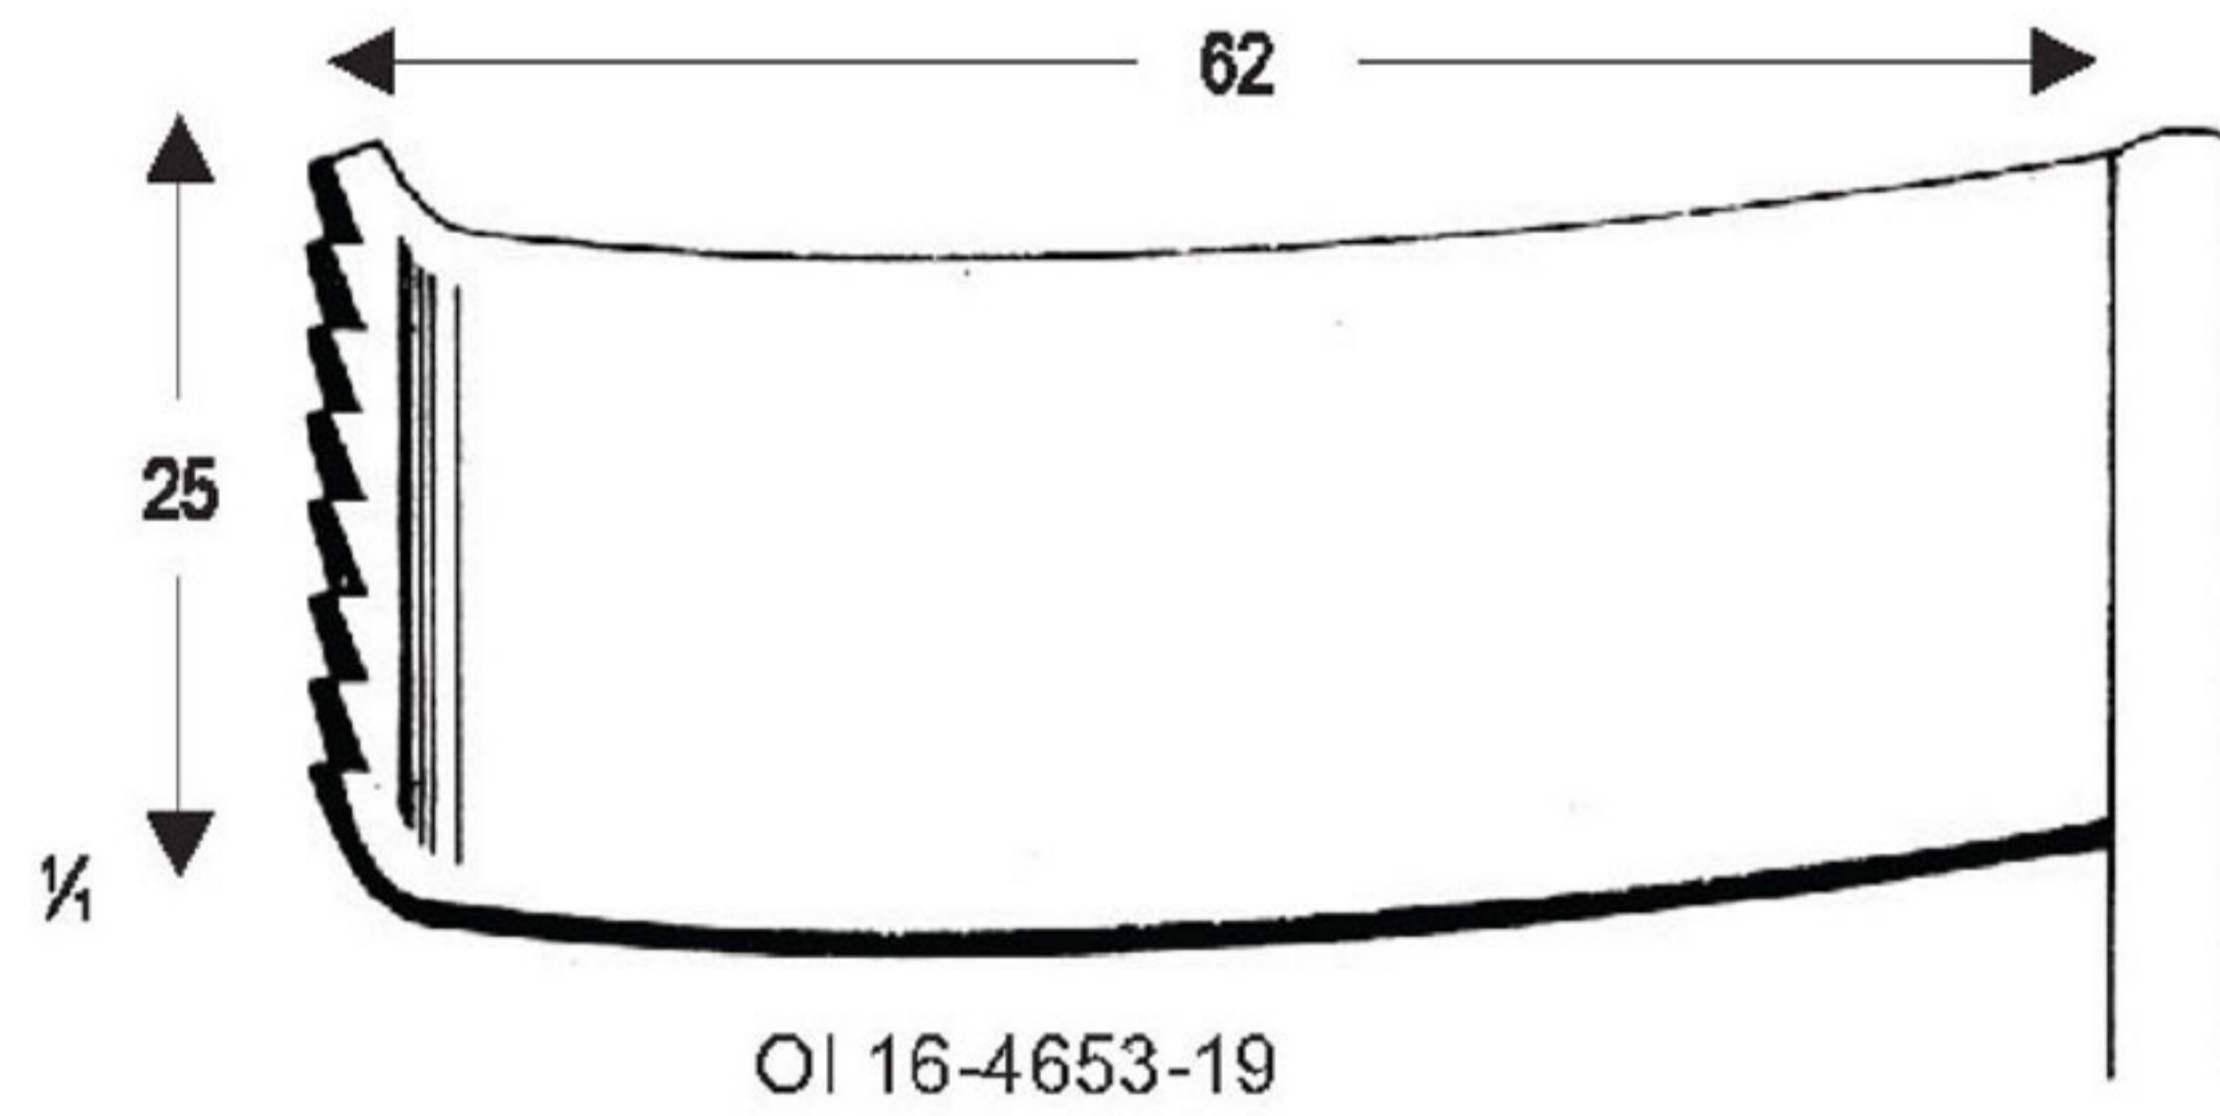

OI 16-4651-28

Sharp, long teeth on left side

OI 16-4652-28

Sharp, long teeth on right side

MEYERDING
19 cm / 7 1/2"

OI 16-4653-19

OI 16-4654-19

OI 16-4655-19