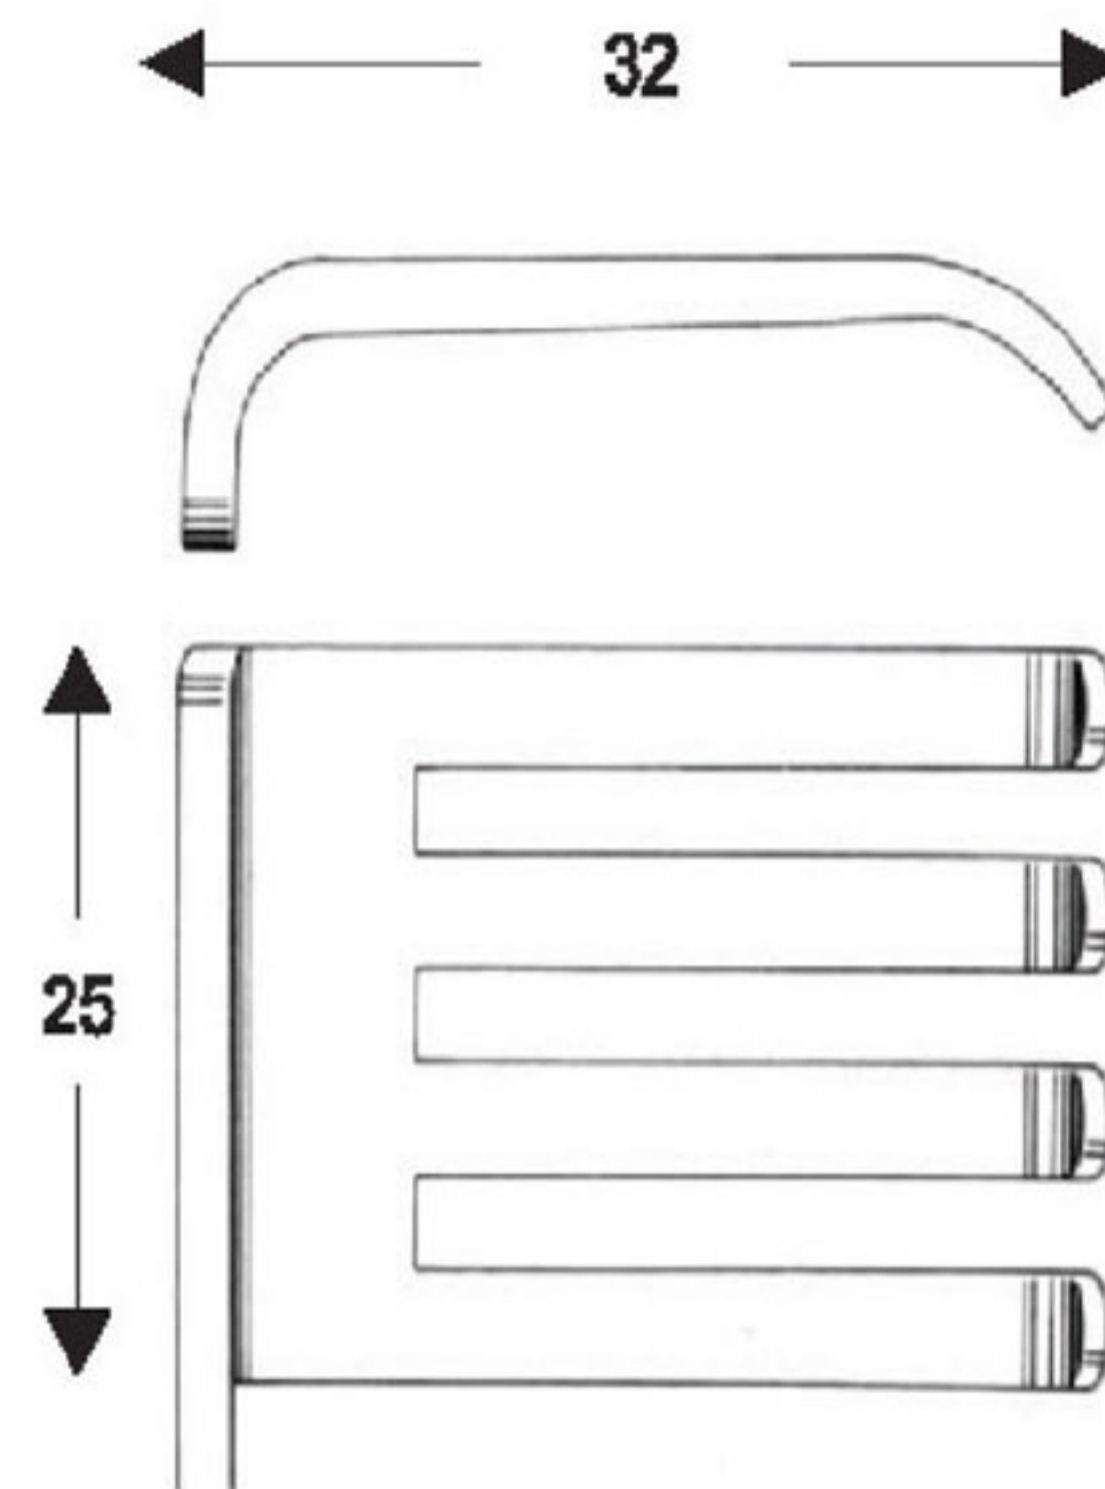

OI 16-4648-30
blunt