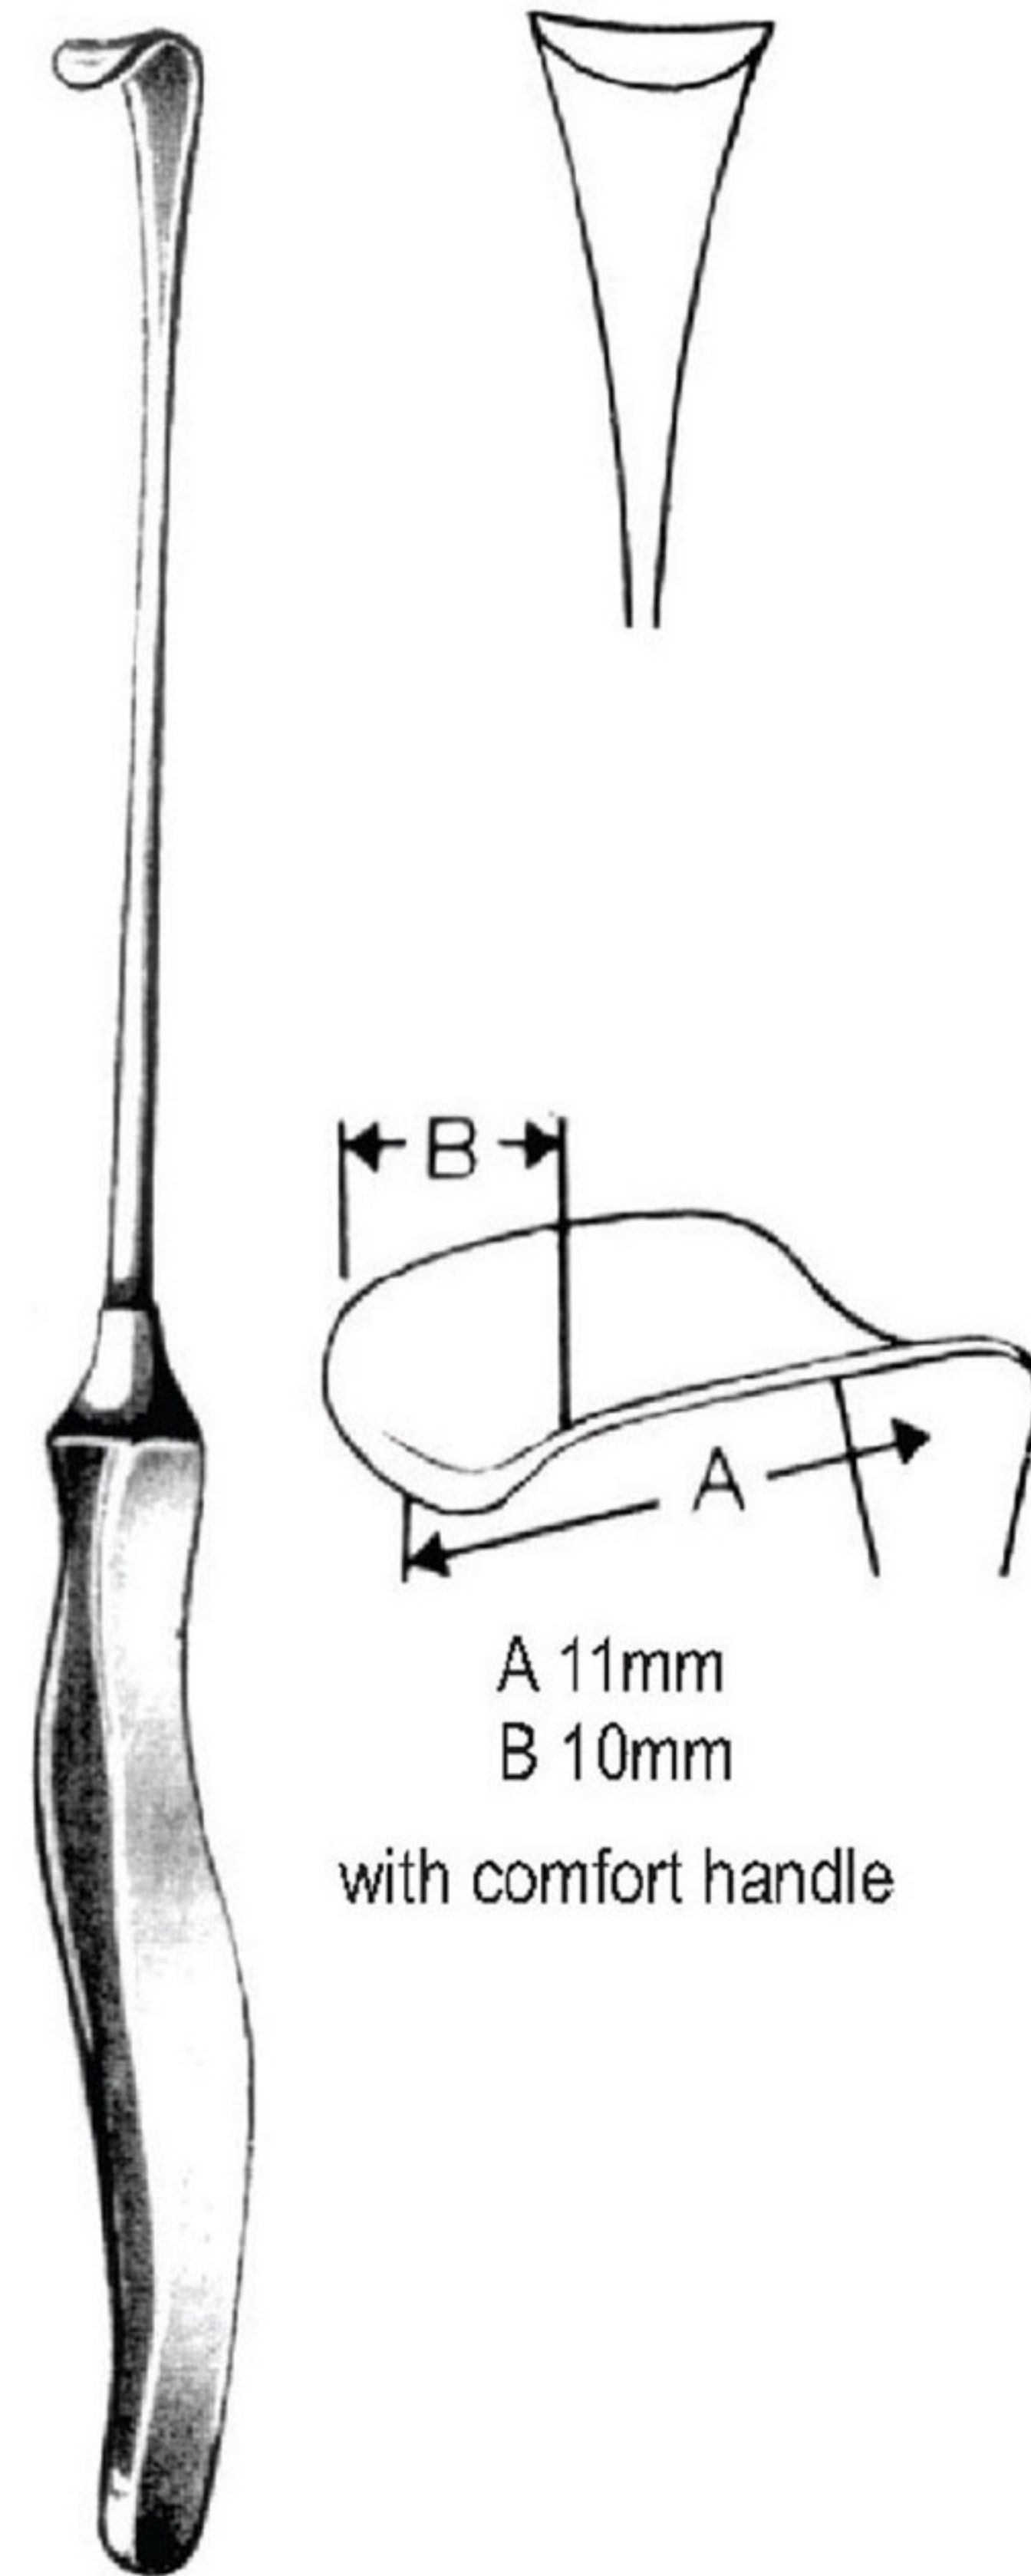

CUSHING
OI 16-4323-21
24.5 cm/9 3/4"
OI 16-4324-28
28 cm/11"