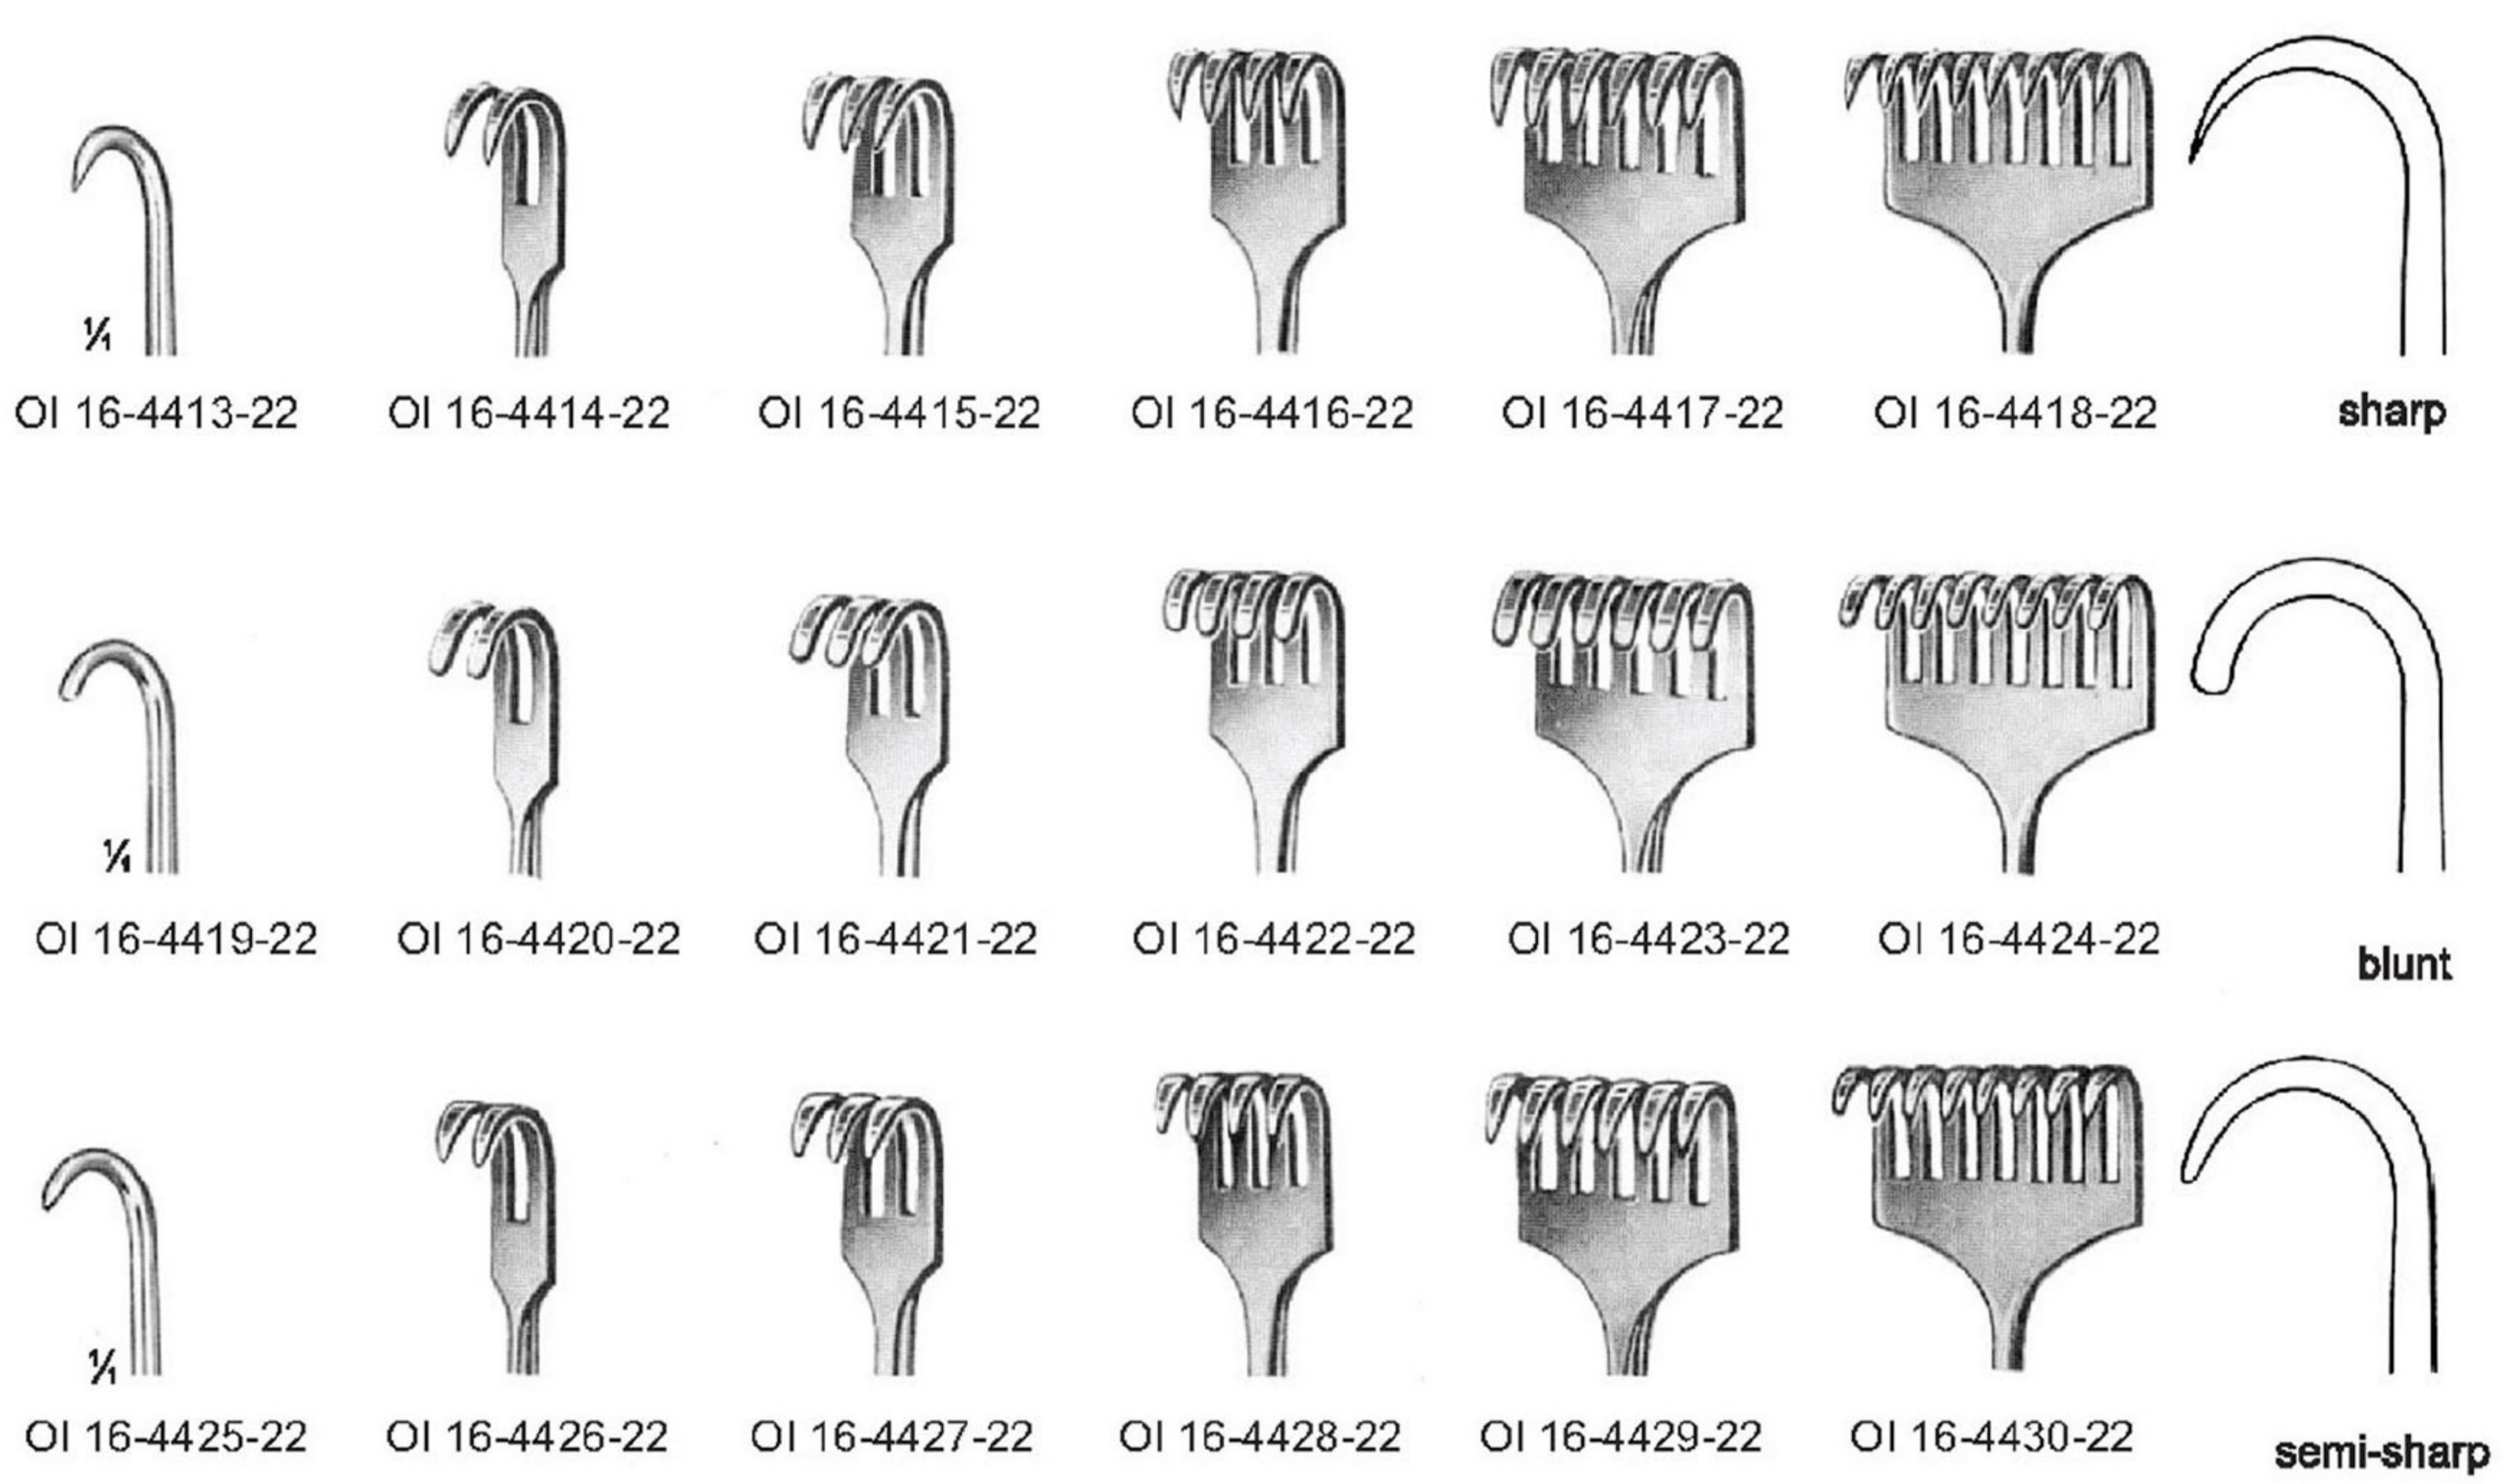

RETRACTORS

Retractors — EN
Wundhaken — DE
Separadores — ES

Measurements of retractors: Depth x Width