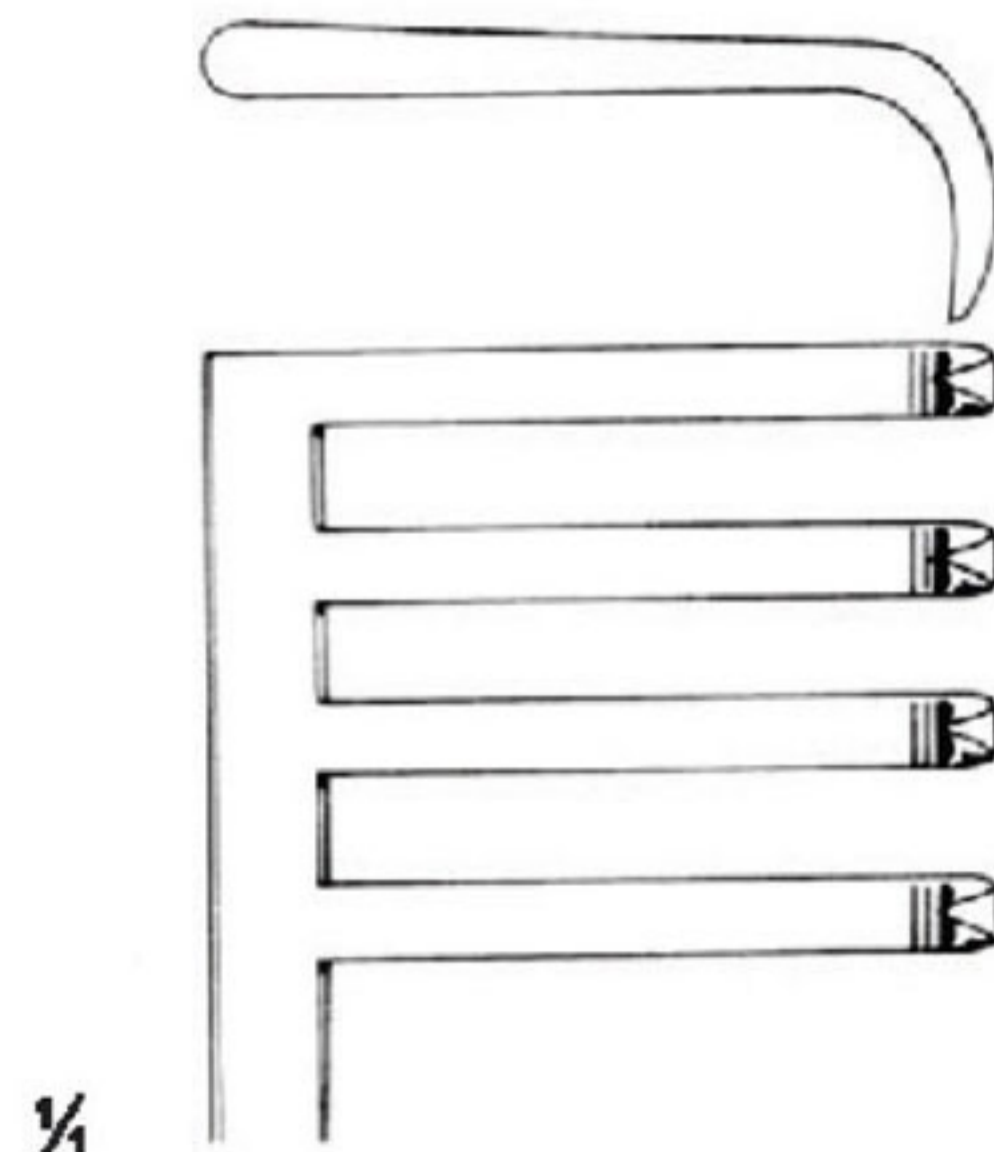

CLOWARD
 OI 16-4632-16 - Retractor complete (with 2 blades ea.)
 OI 16-4633-16 - Retractor only
 16 cm/6 1/4"

ADSON

sharp

OI 16-4635-13
13.5 cm/5 3/8"
3 : 4

OI 16-4637-16
16.5 cm/6 1/2"
3 : 4

OI 16-4639-21
21 cm/8 1/4"
3 : 4