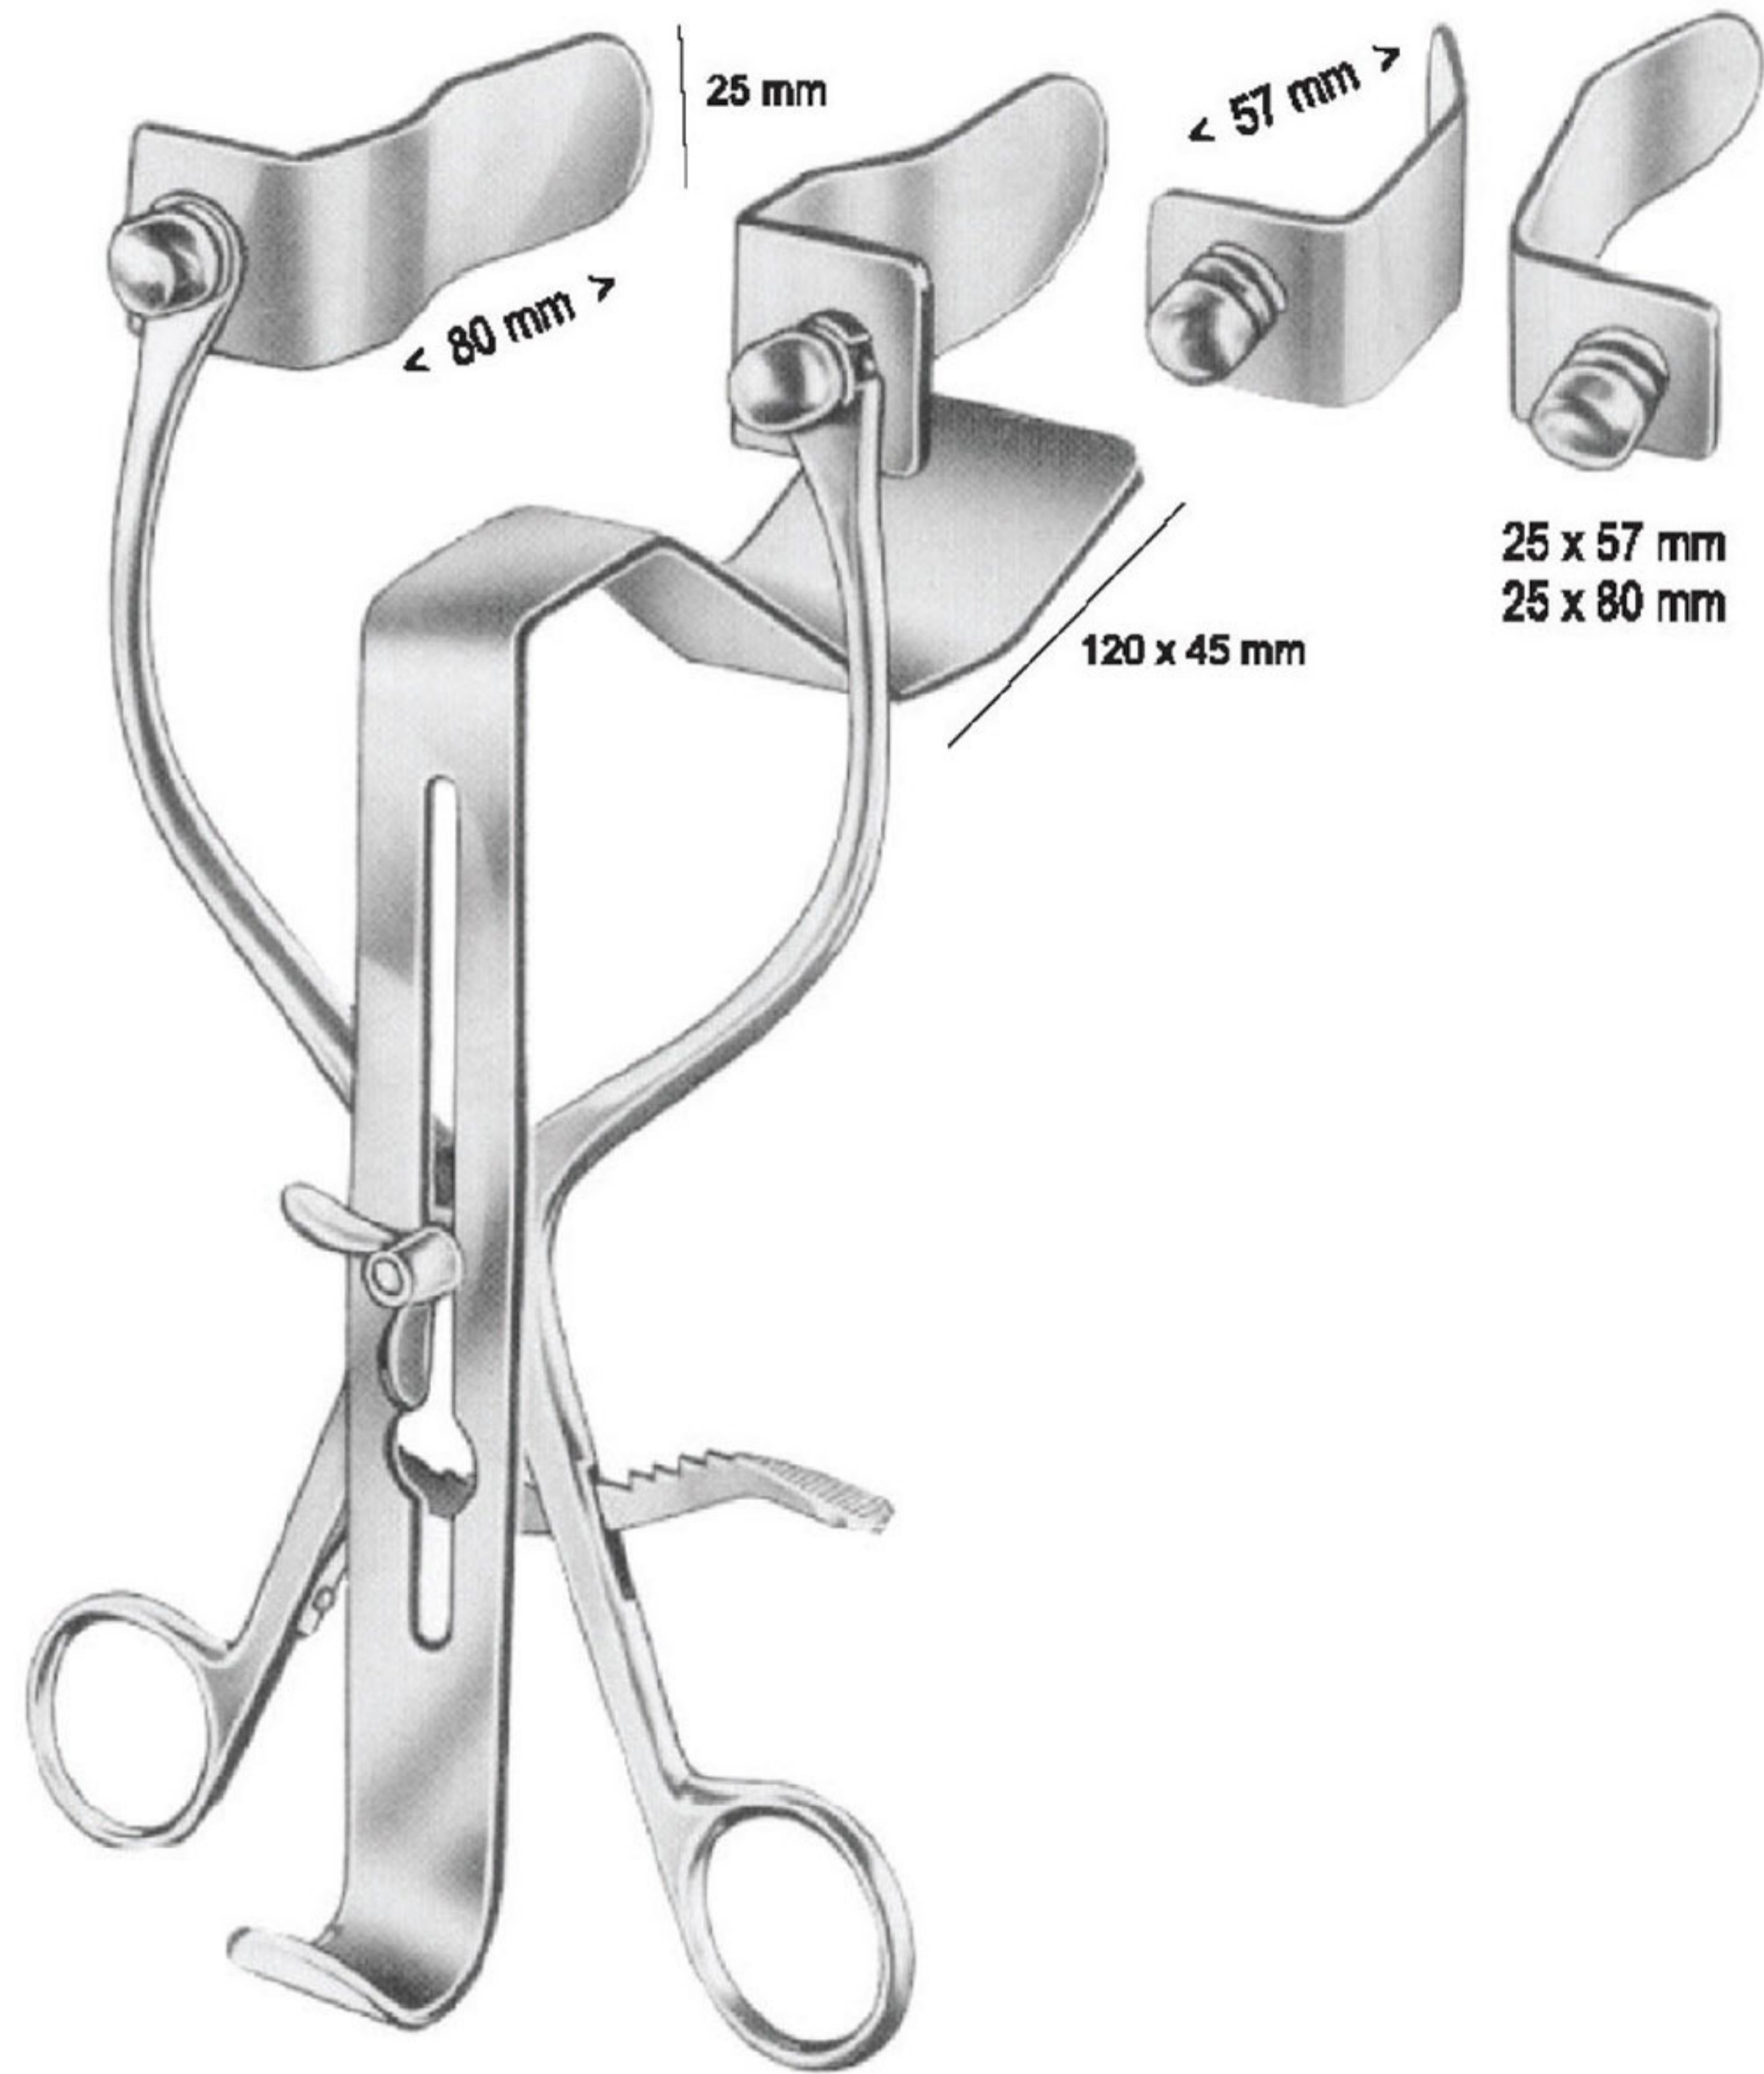

MILLIN
OI 16-4804-25

Measurements of retractors: Depth x Width