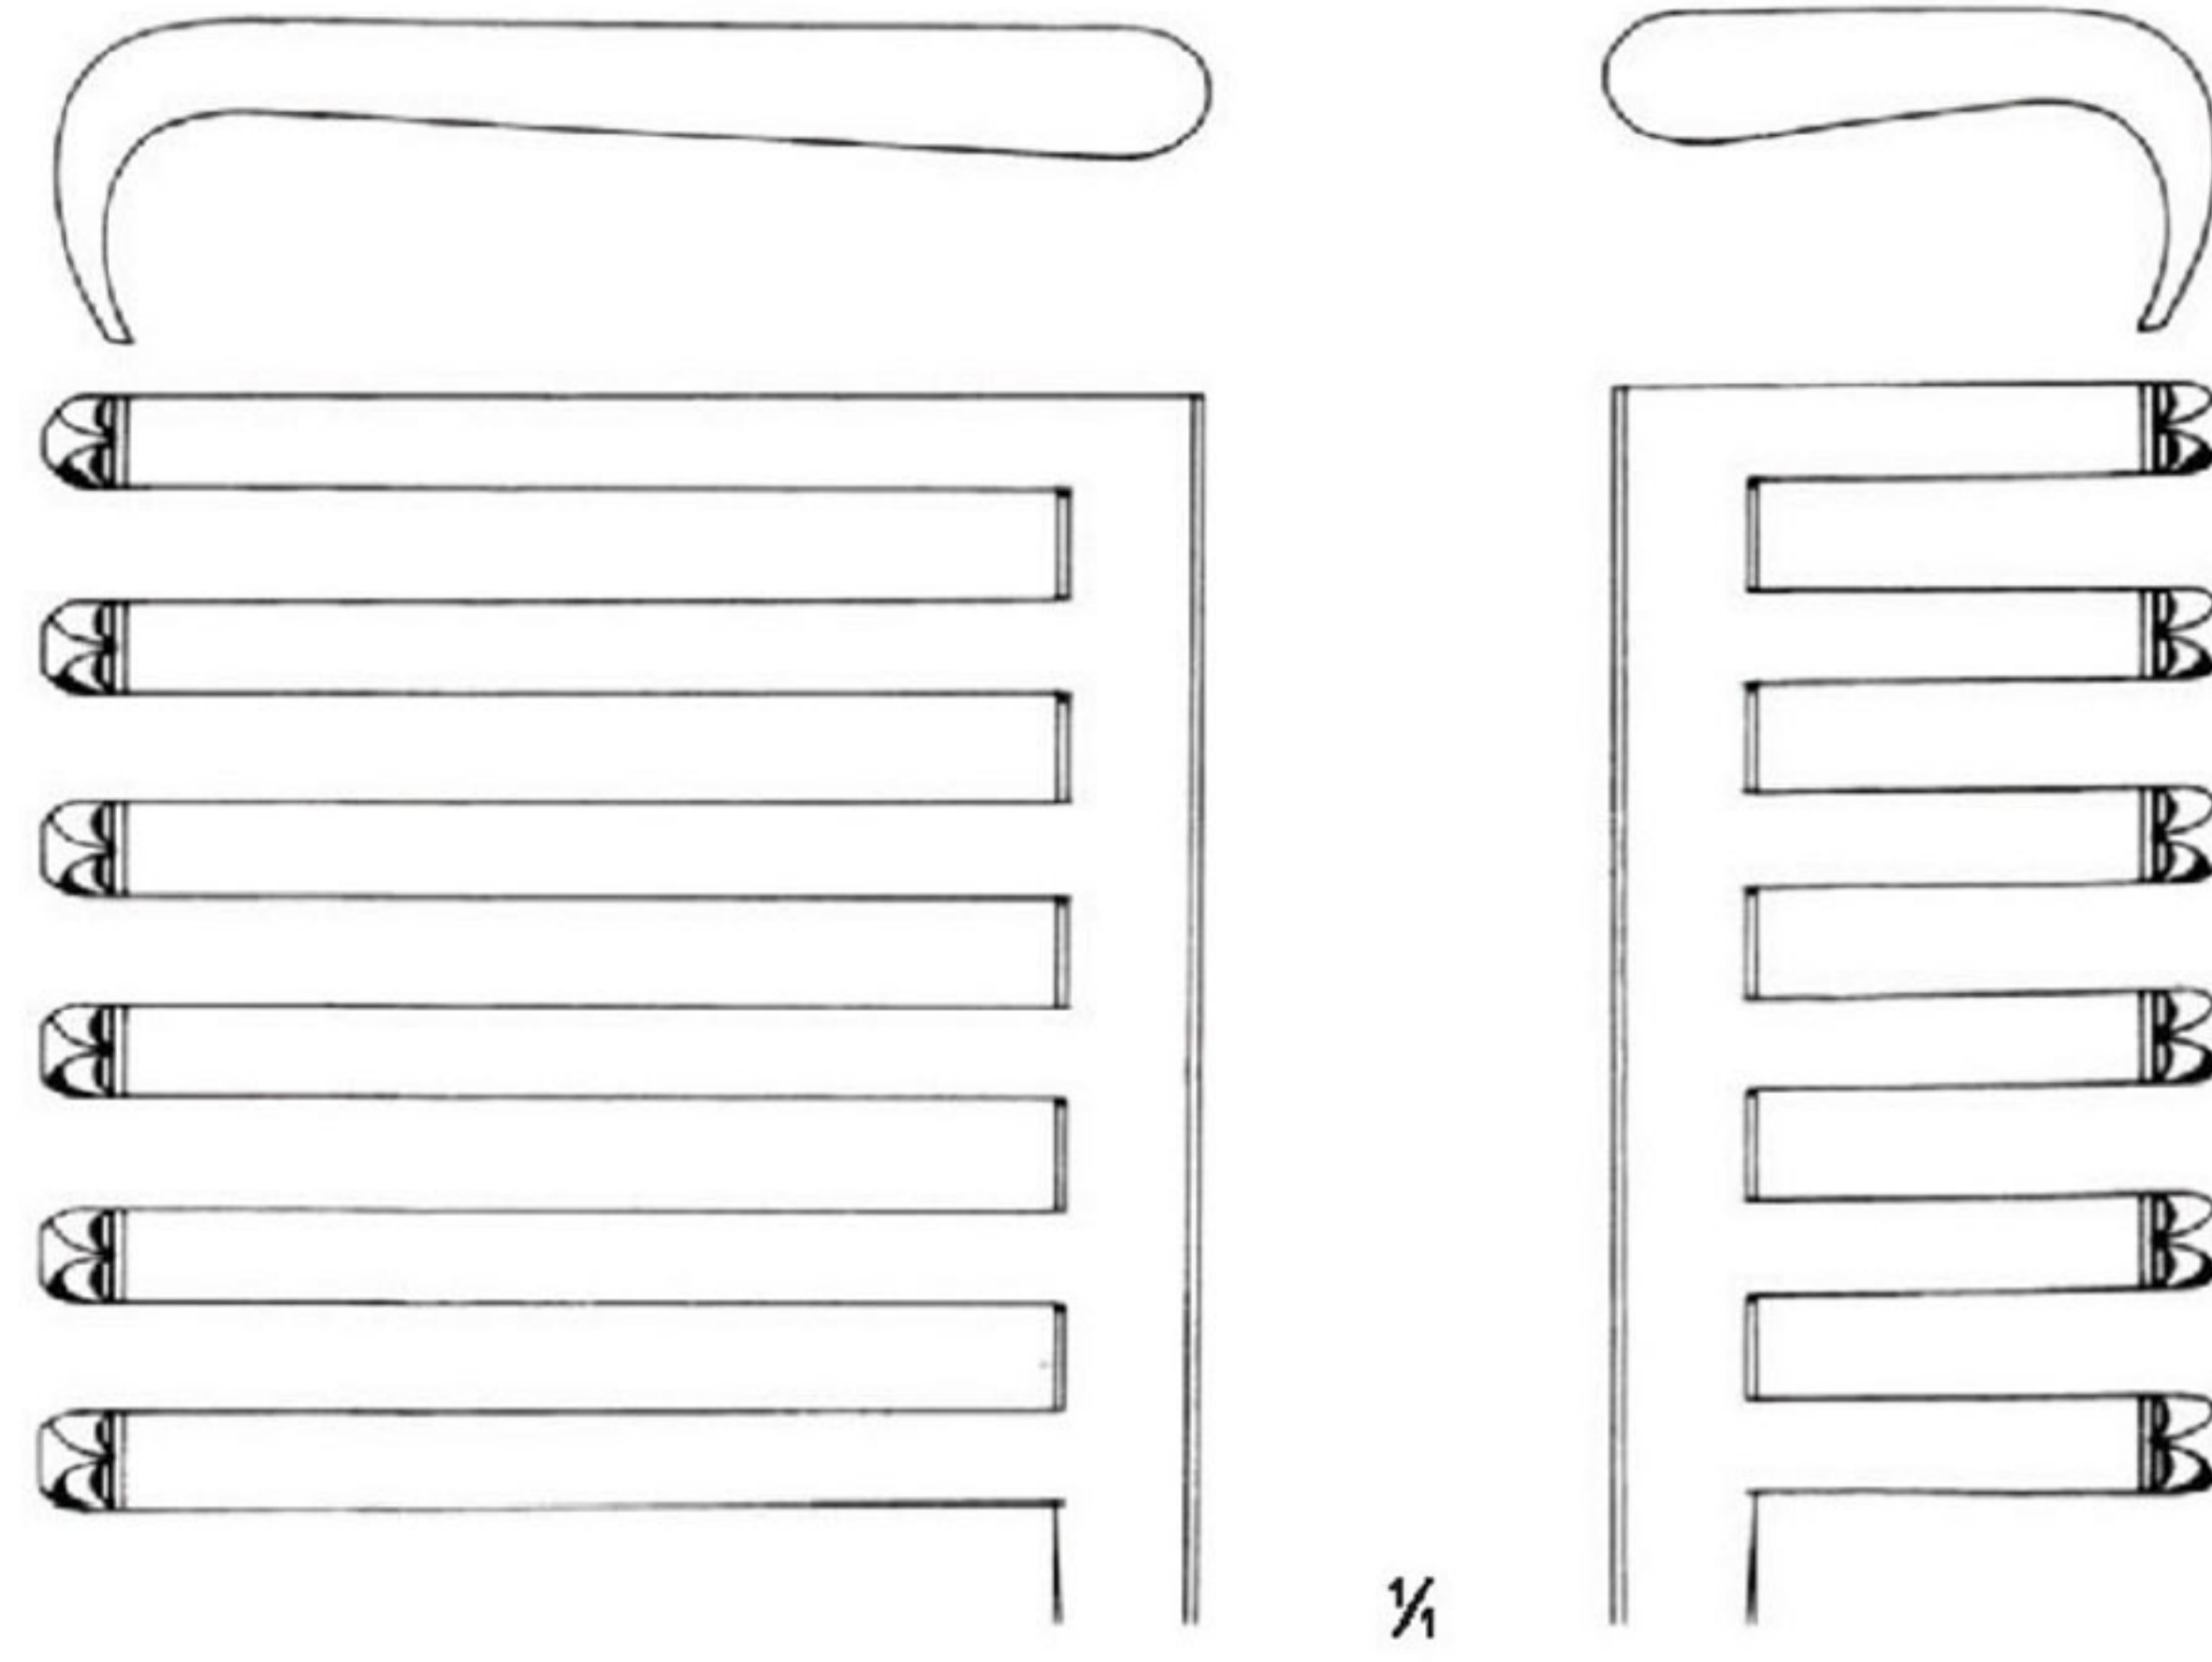

OI 16-4650-30
blunt

OI 16-4651-28

Sharp, long teeth on left side