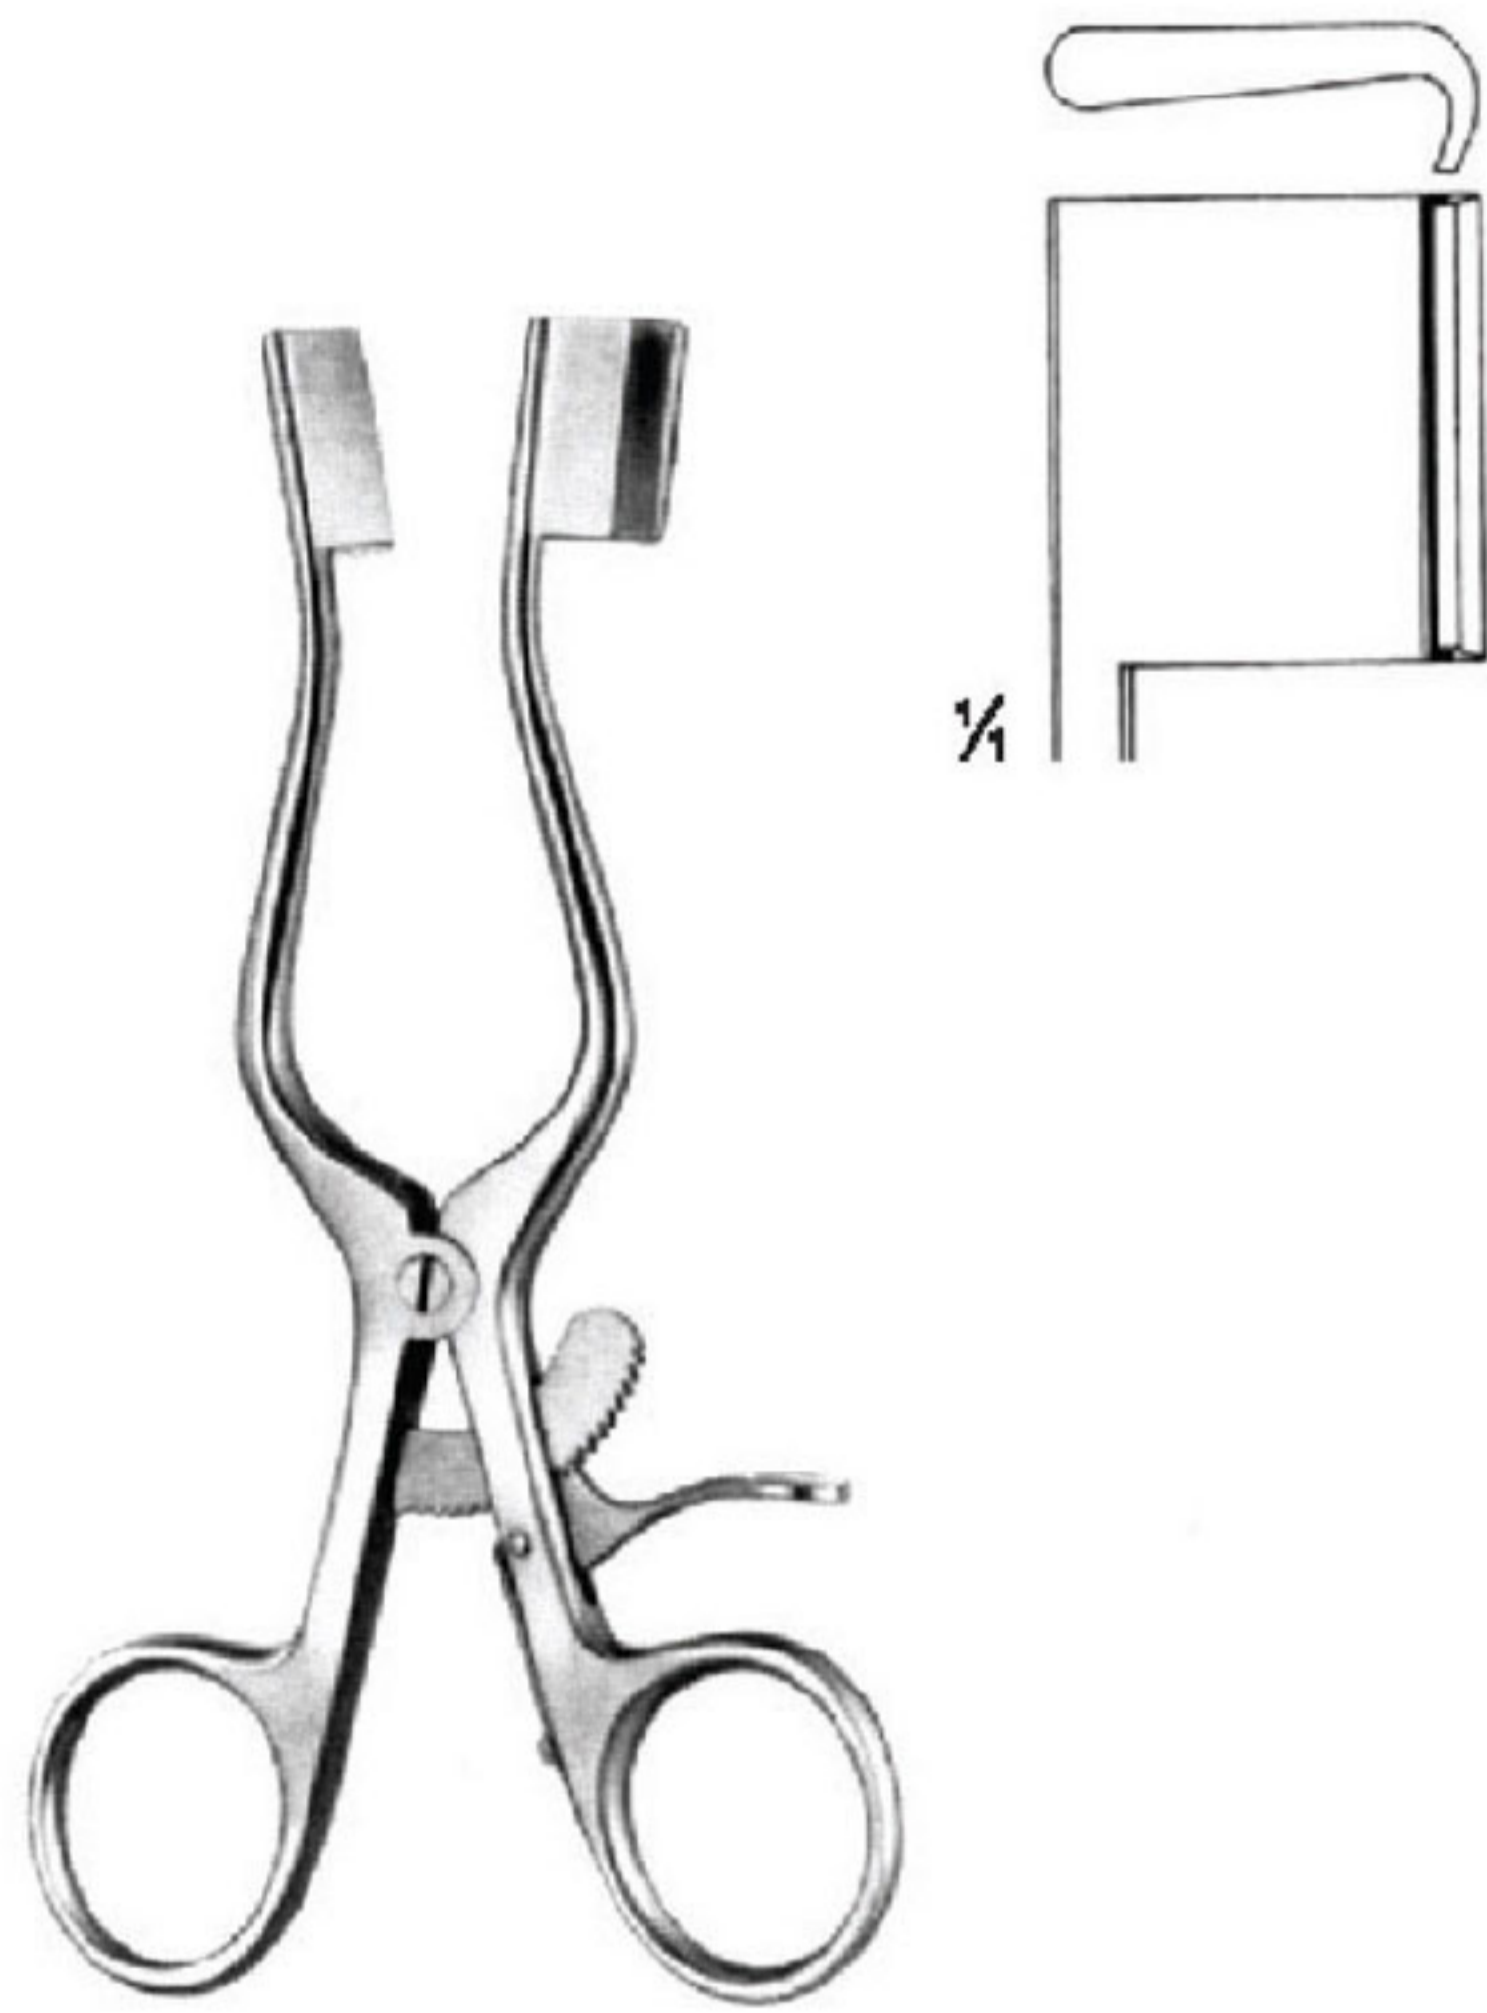

RETRACTORS

Retractors ● EN
Wundhaken ● DE
Separadores ● ES

WEITLANER-BABY
OI 16-4627-13
13.5 cm/5 3/8"