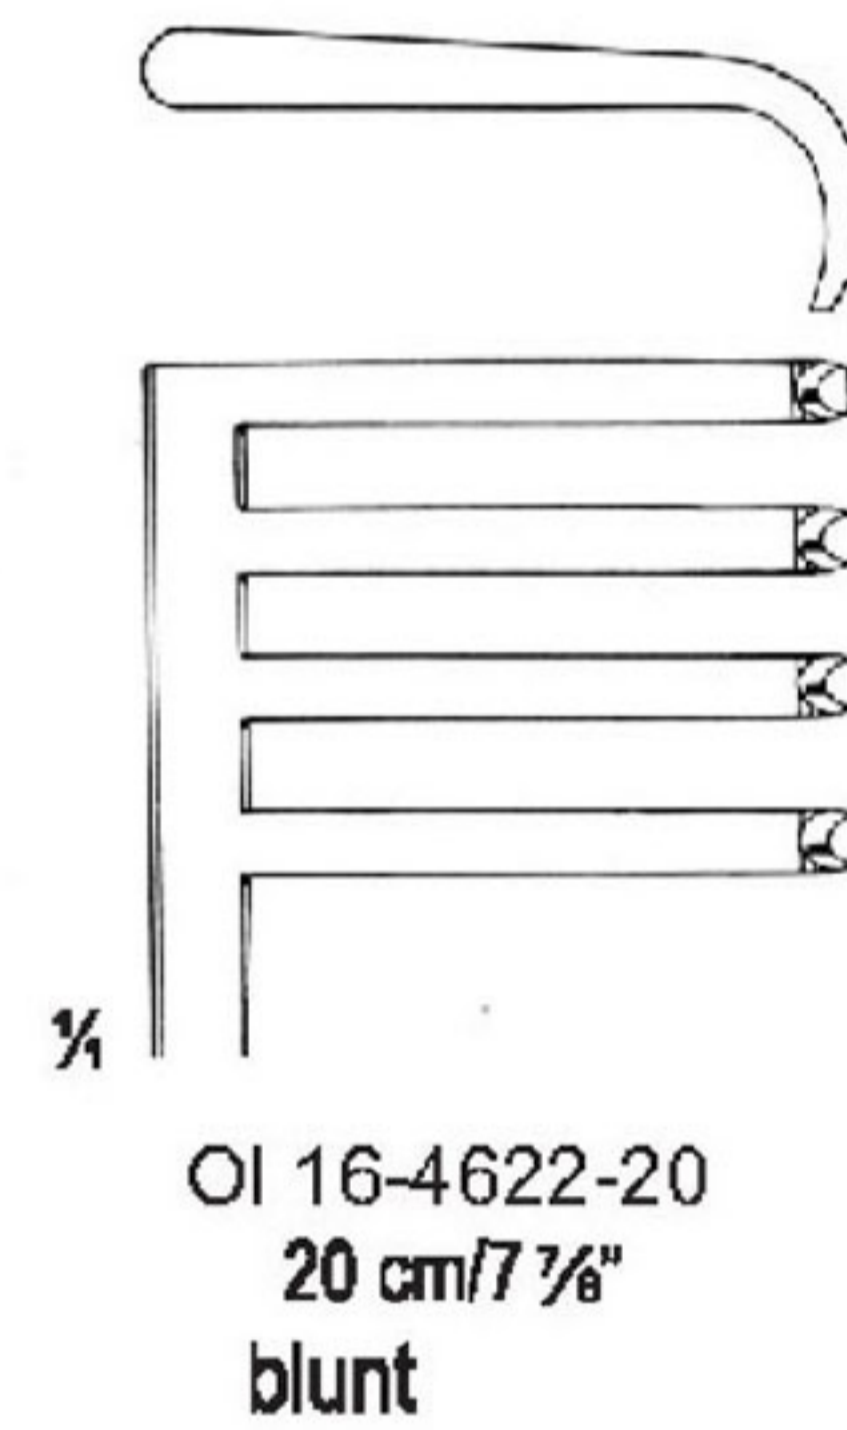

OI 16-4621-20
20 cm / 7 1/2"
sharp

OI 16-4622-20
20 cm / 7 1/2"
blunt