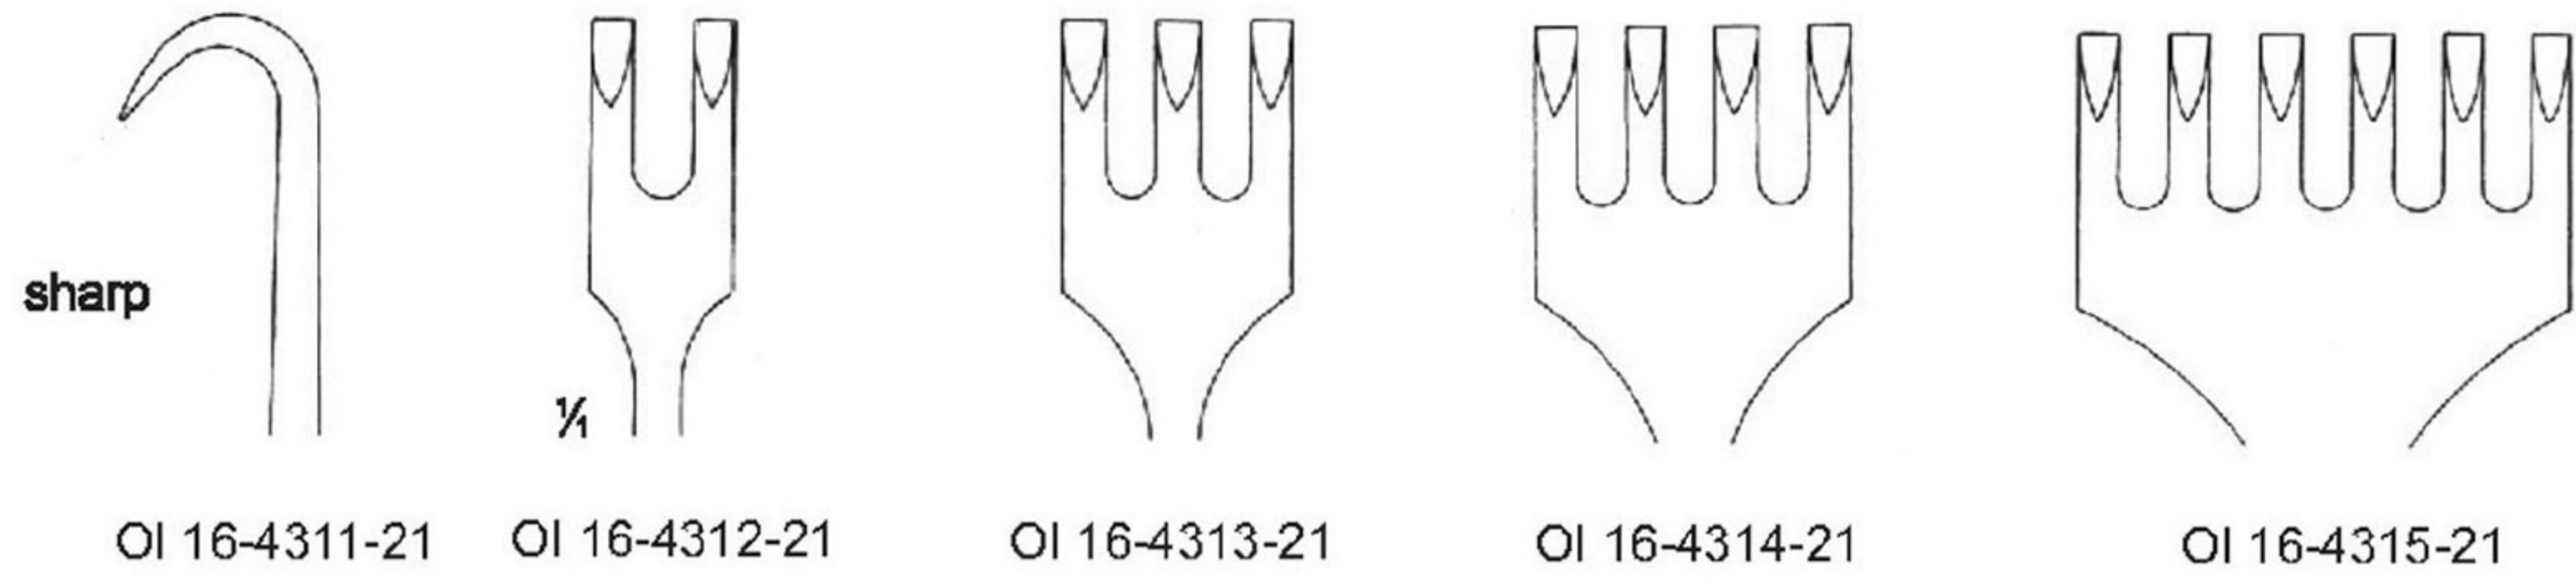

RETRACTORS

Retractors ● EN
Wundhaken ● DE
Separadores ● ES

VOLKMANN
21.5 cm/8 1/2"