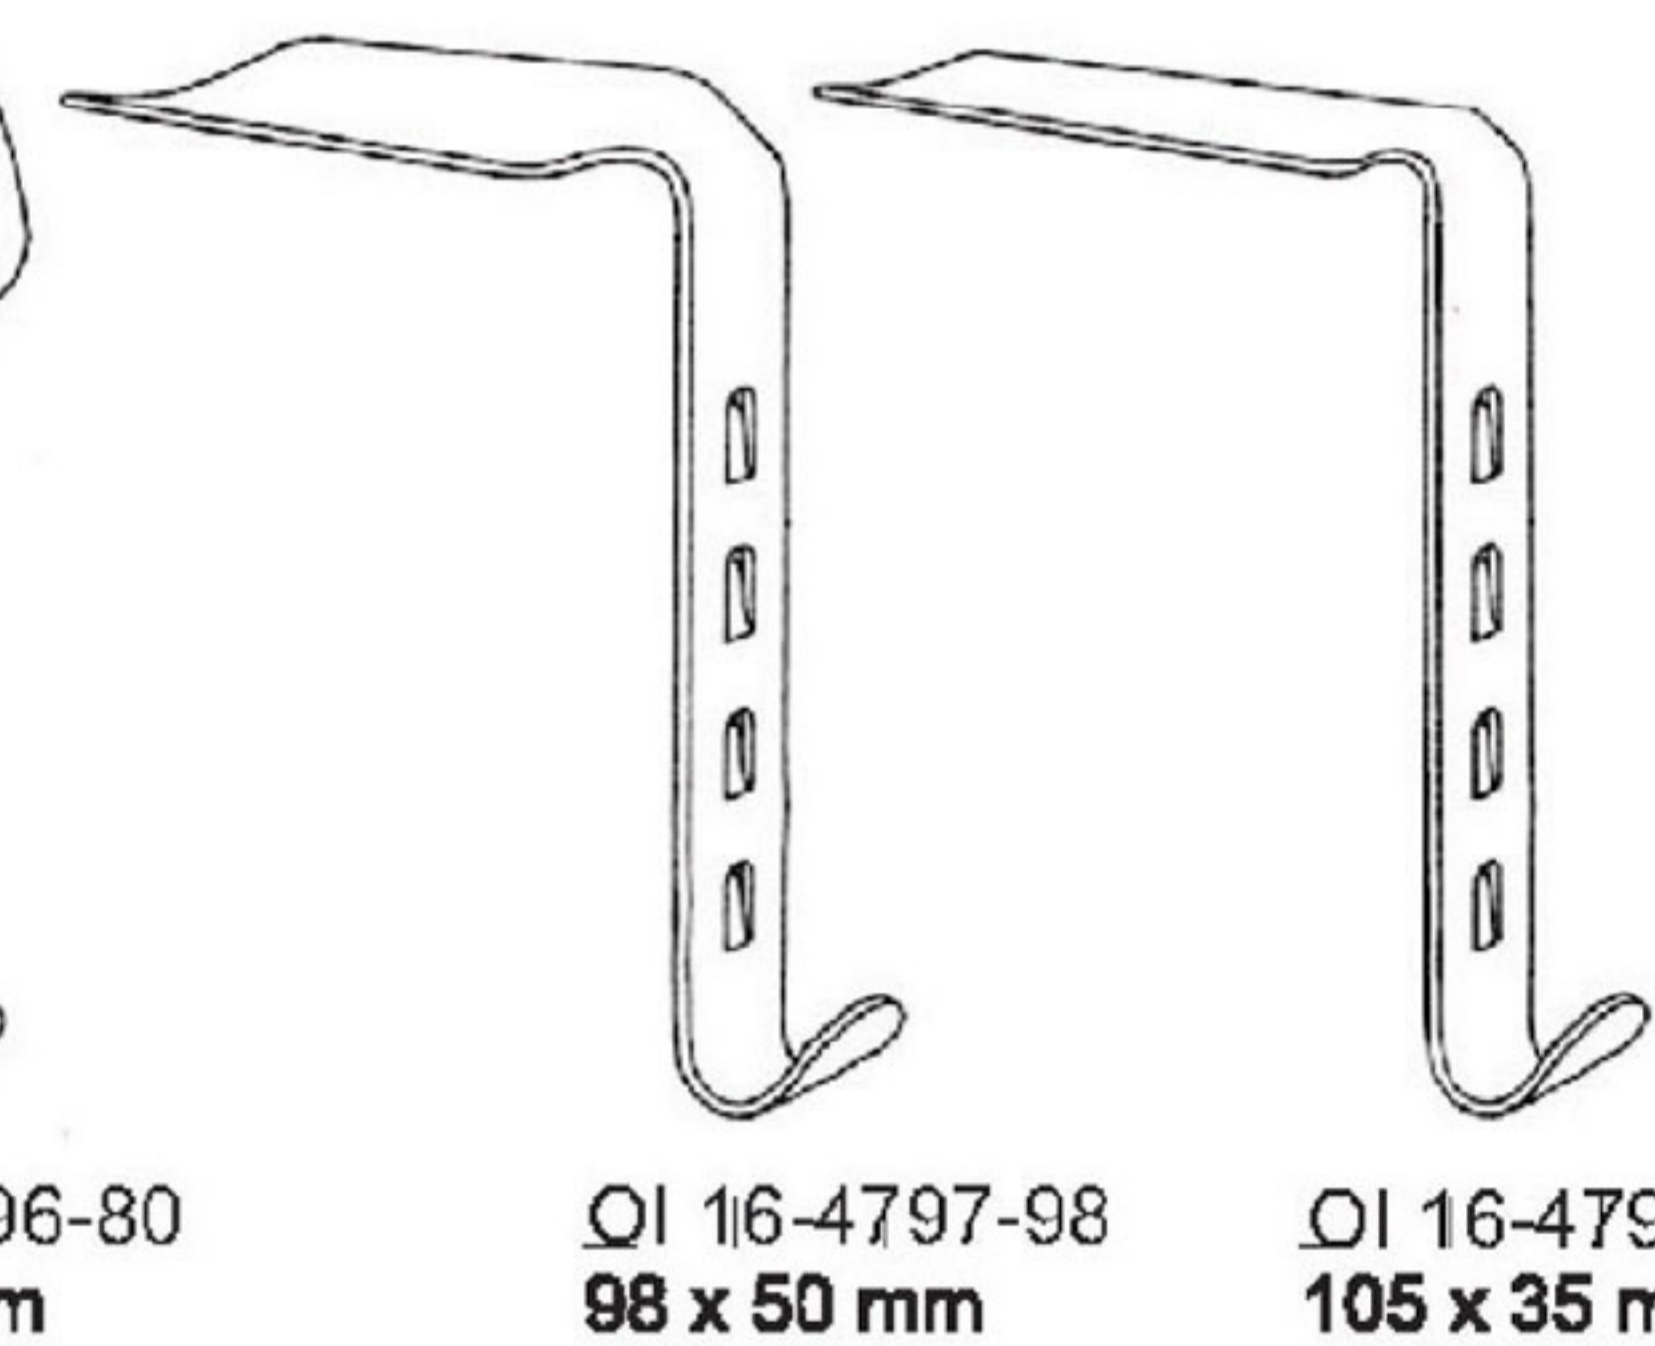

Intestinal and bladder

Measurements of retractors: Depth x Width