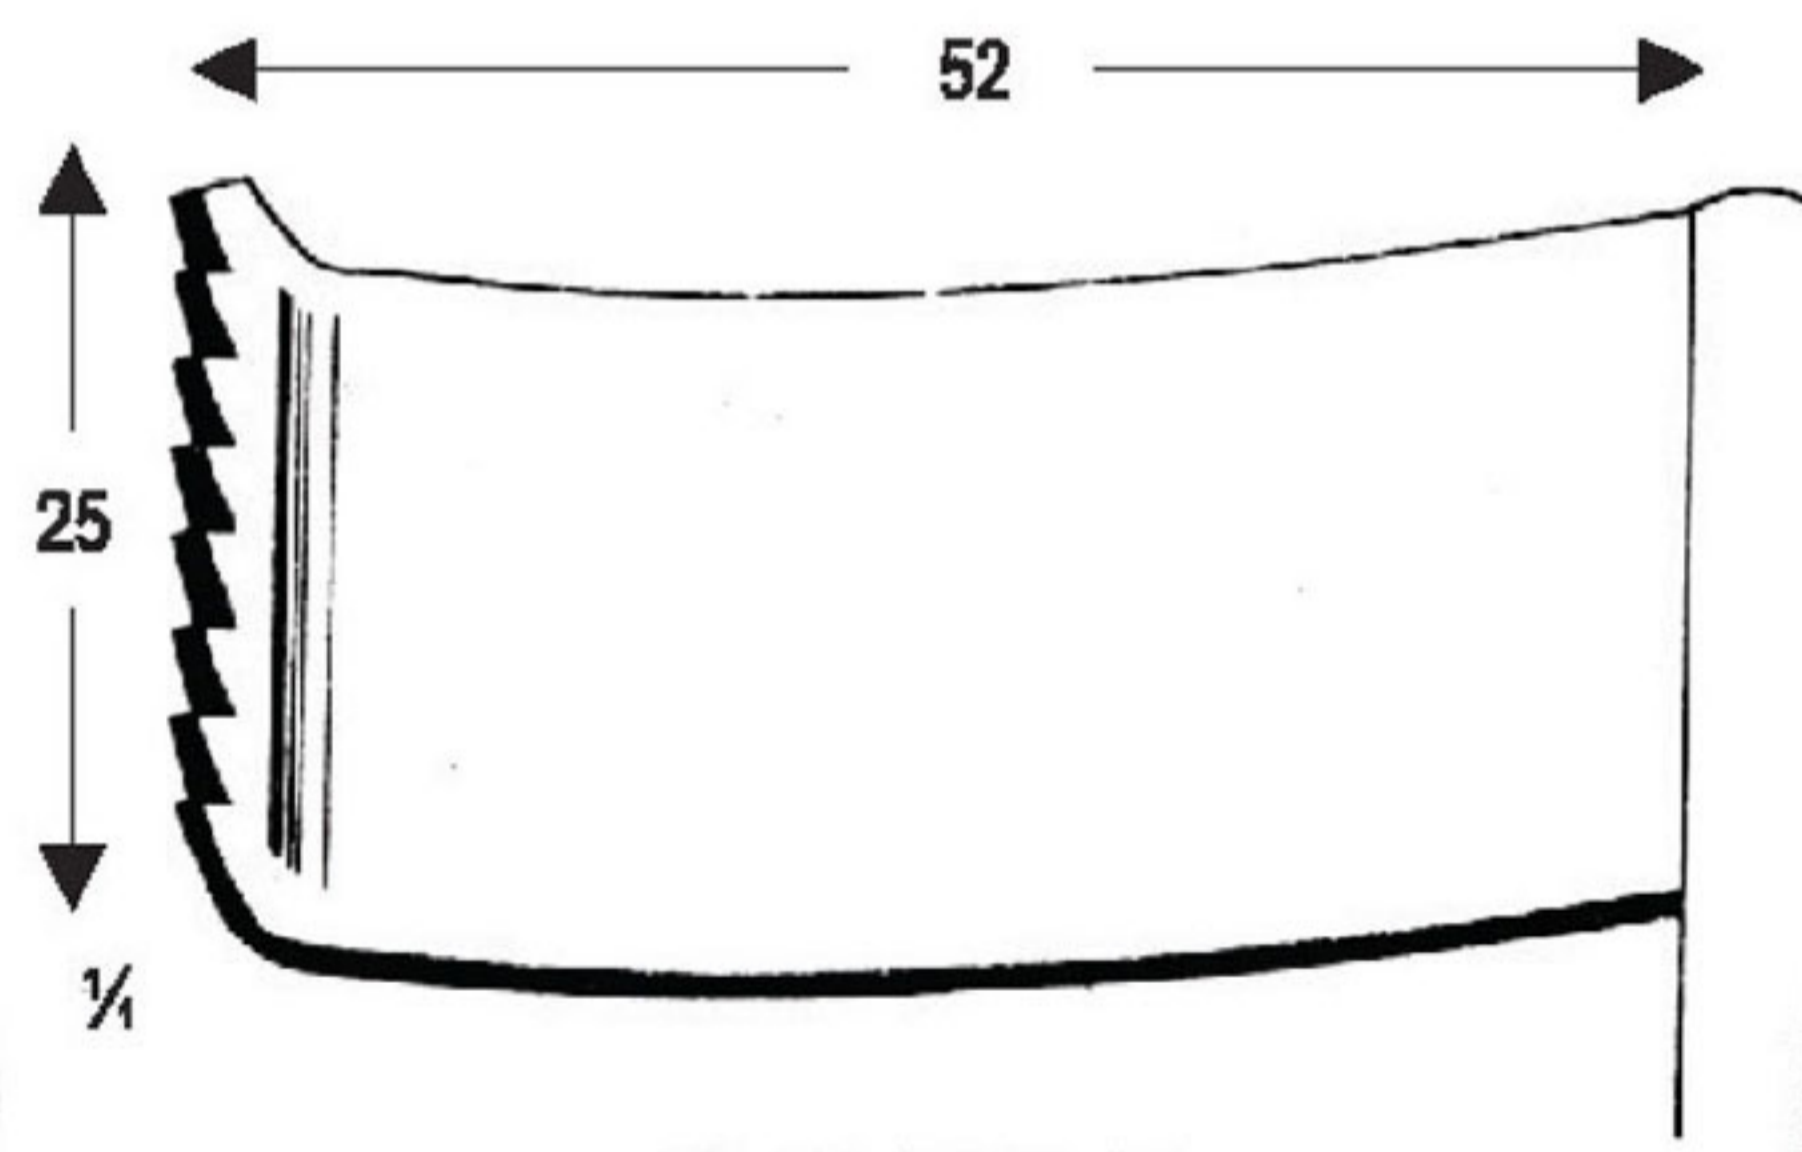

OI 16-4655-19