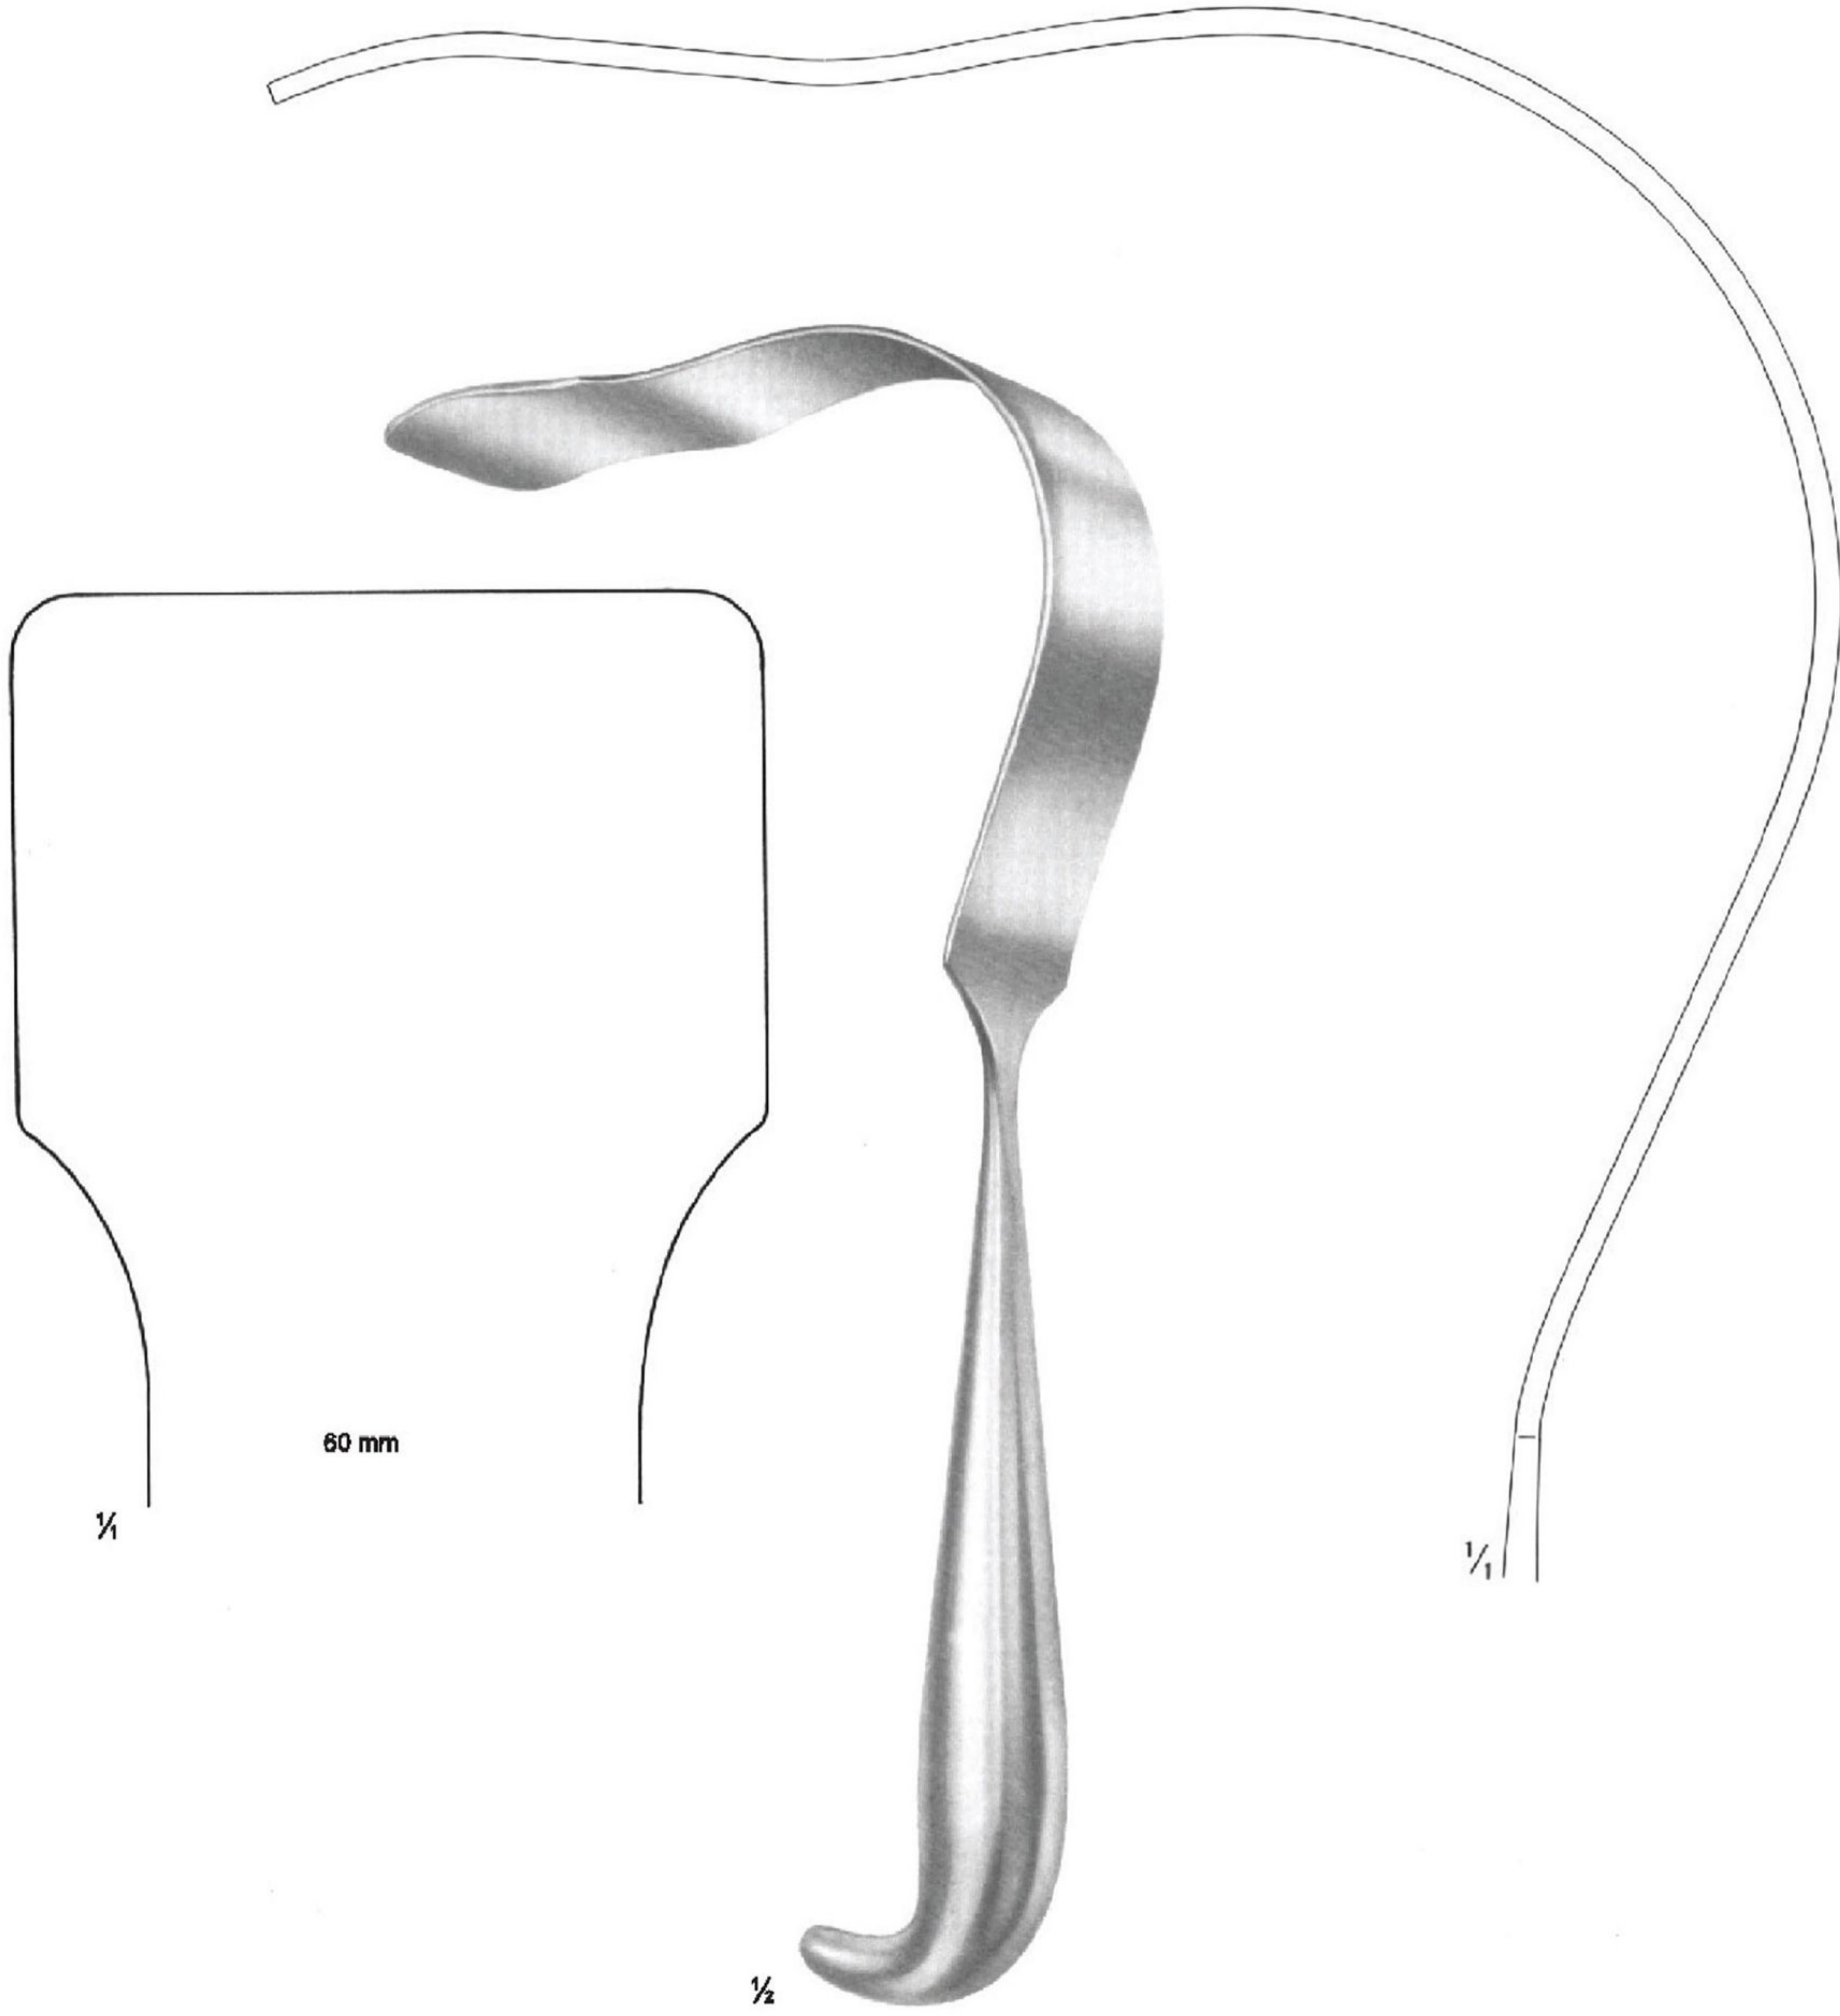

POLLOSON
OI 16-4541-29
29 cm/11 1/2"

Measurements of retractors: Depth x width