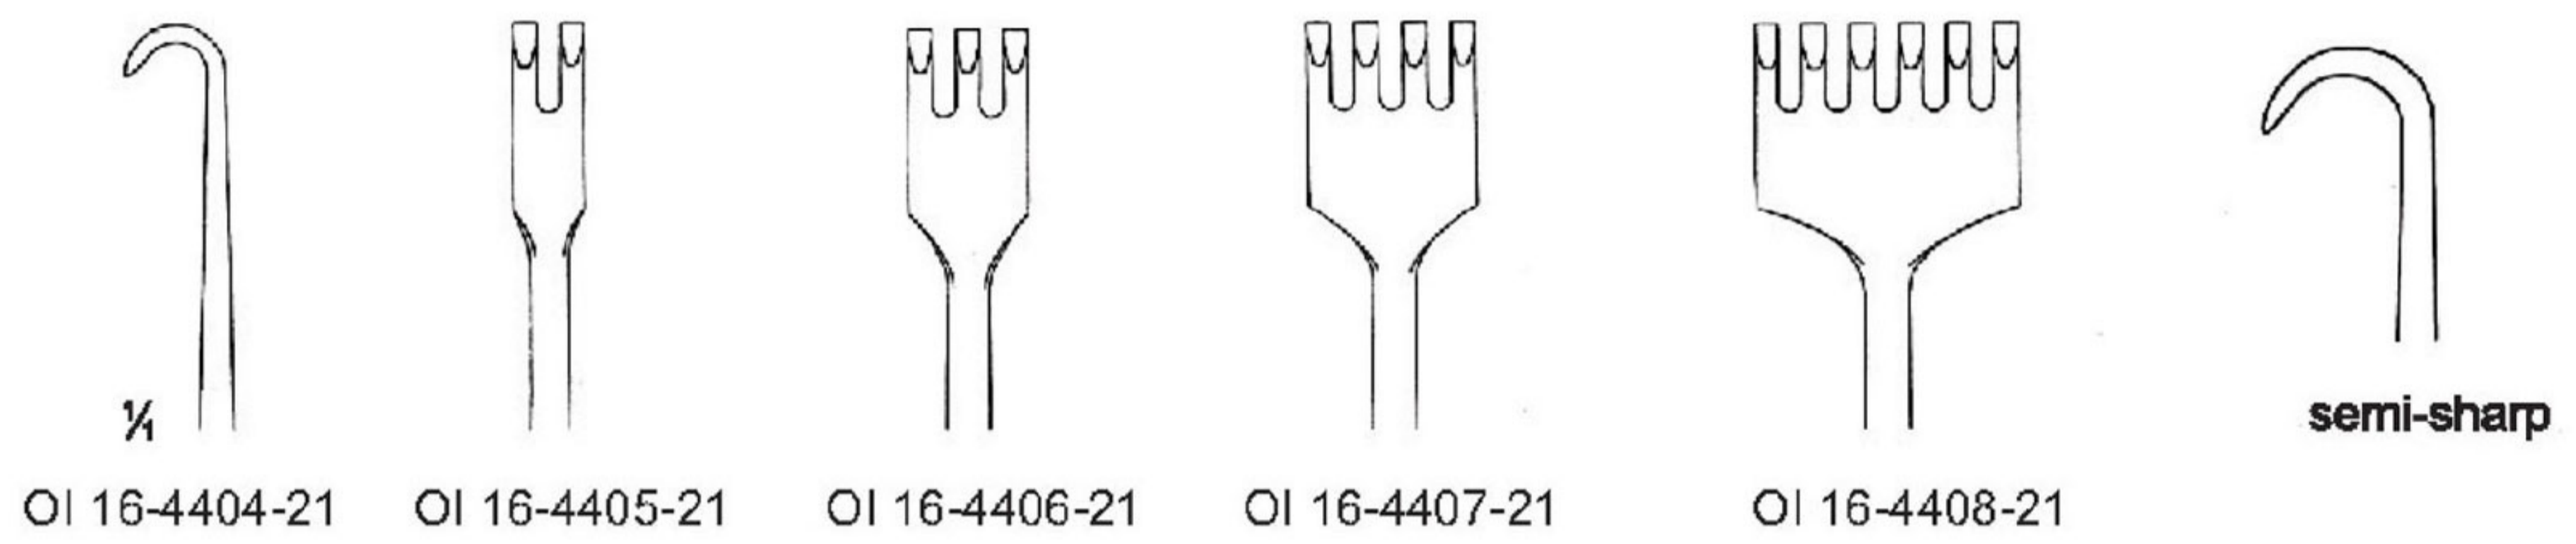

¼
 26 x 30 mm
 23.5 cm/9 ¼" OI 16-4392-23 OI 16-4393-23

MIDDELDORPF

Measurements of retractors: Depth x Width

VOLKMANN
21.5 cm/8 1/2"

Measurements of retractors: Depth x Width

RETRACTORS

Retractors — EN
 Wundhaken — DE
 Separadores — ES