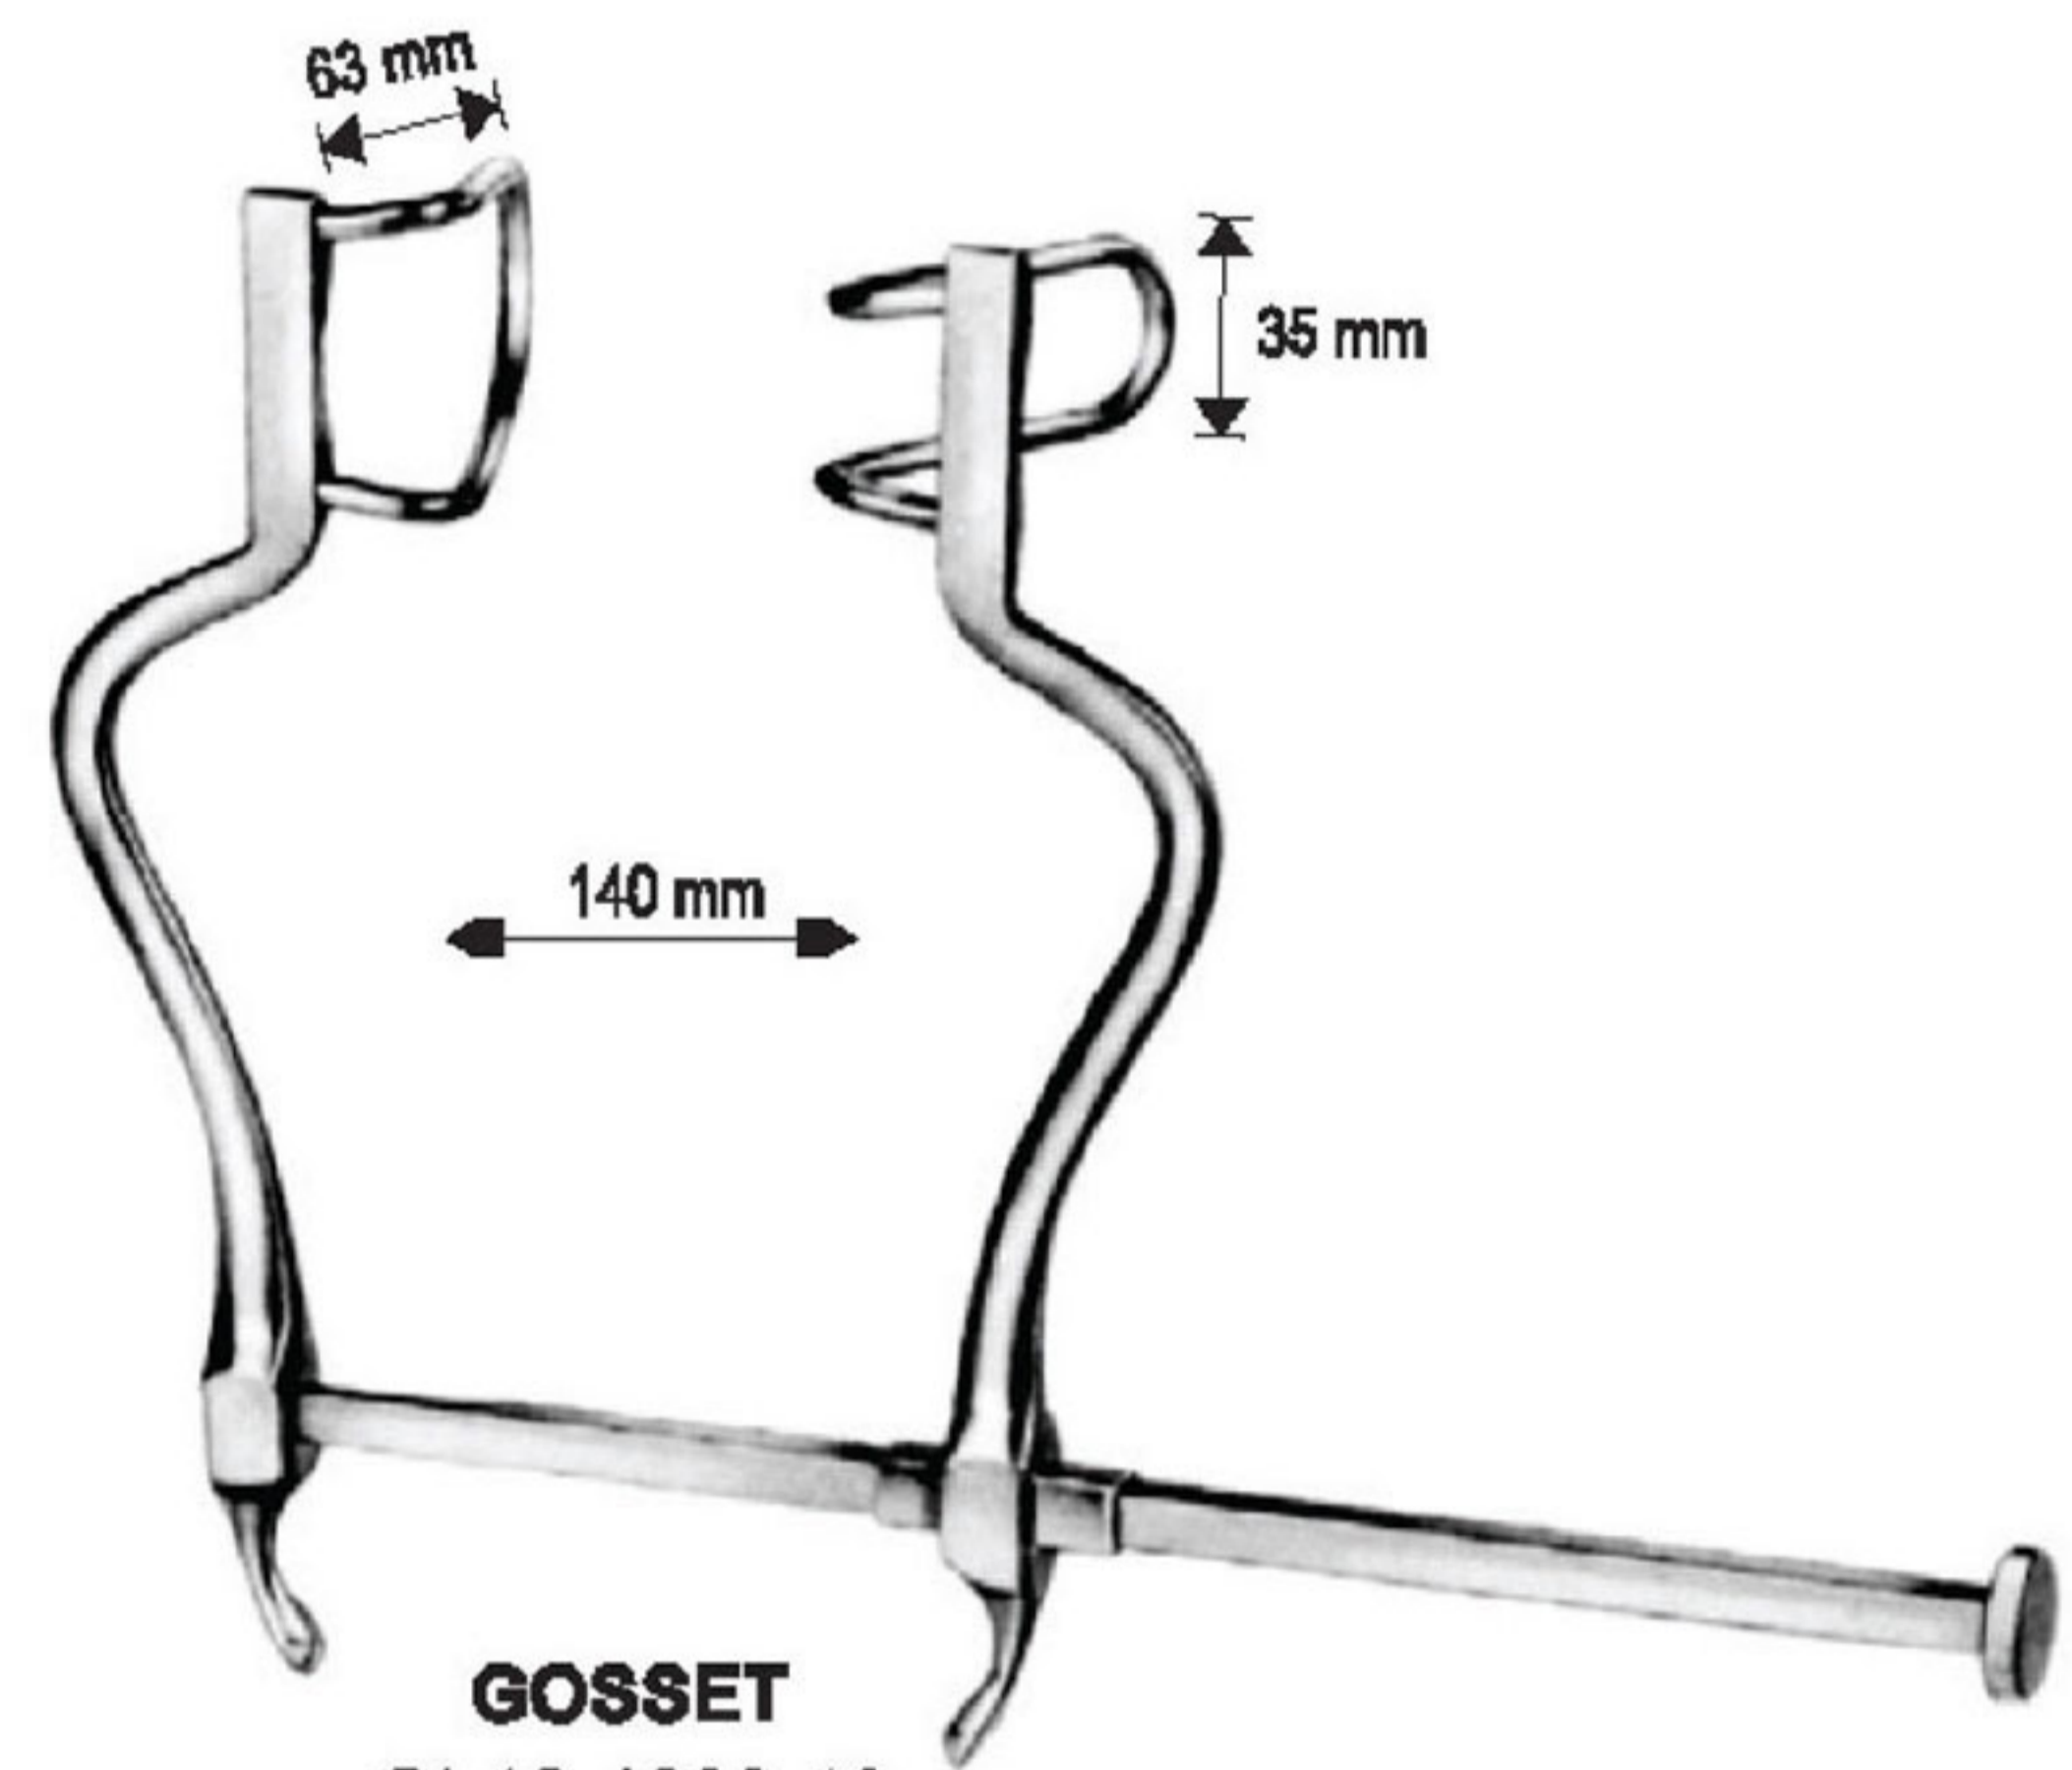

GOSSET
OI 16-4688-18
18.5cm/7 1/4"