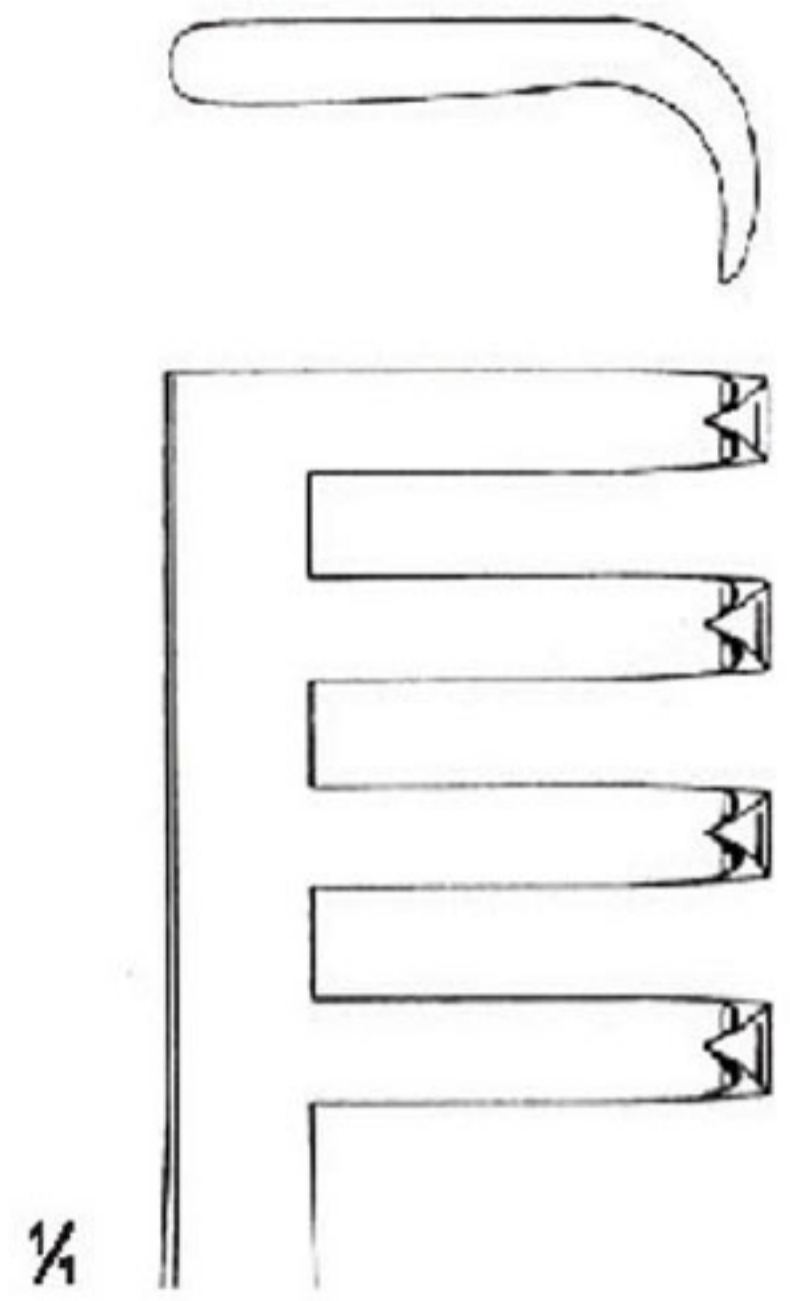

RETRACTORS

Retractors ● EN
Wundhaken ● DE
Separadores ● ES

BECKMANN
OI 16-4643-31
31 cm/12 1/4"
4 : 4
sharp