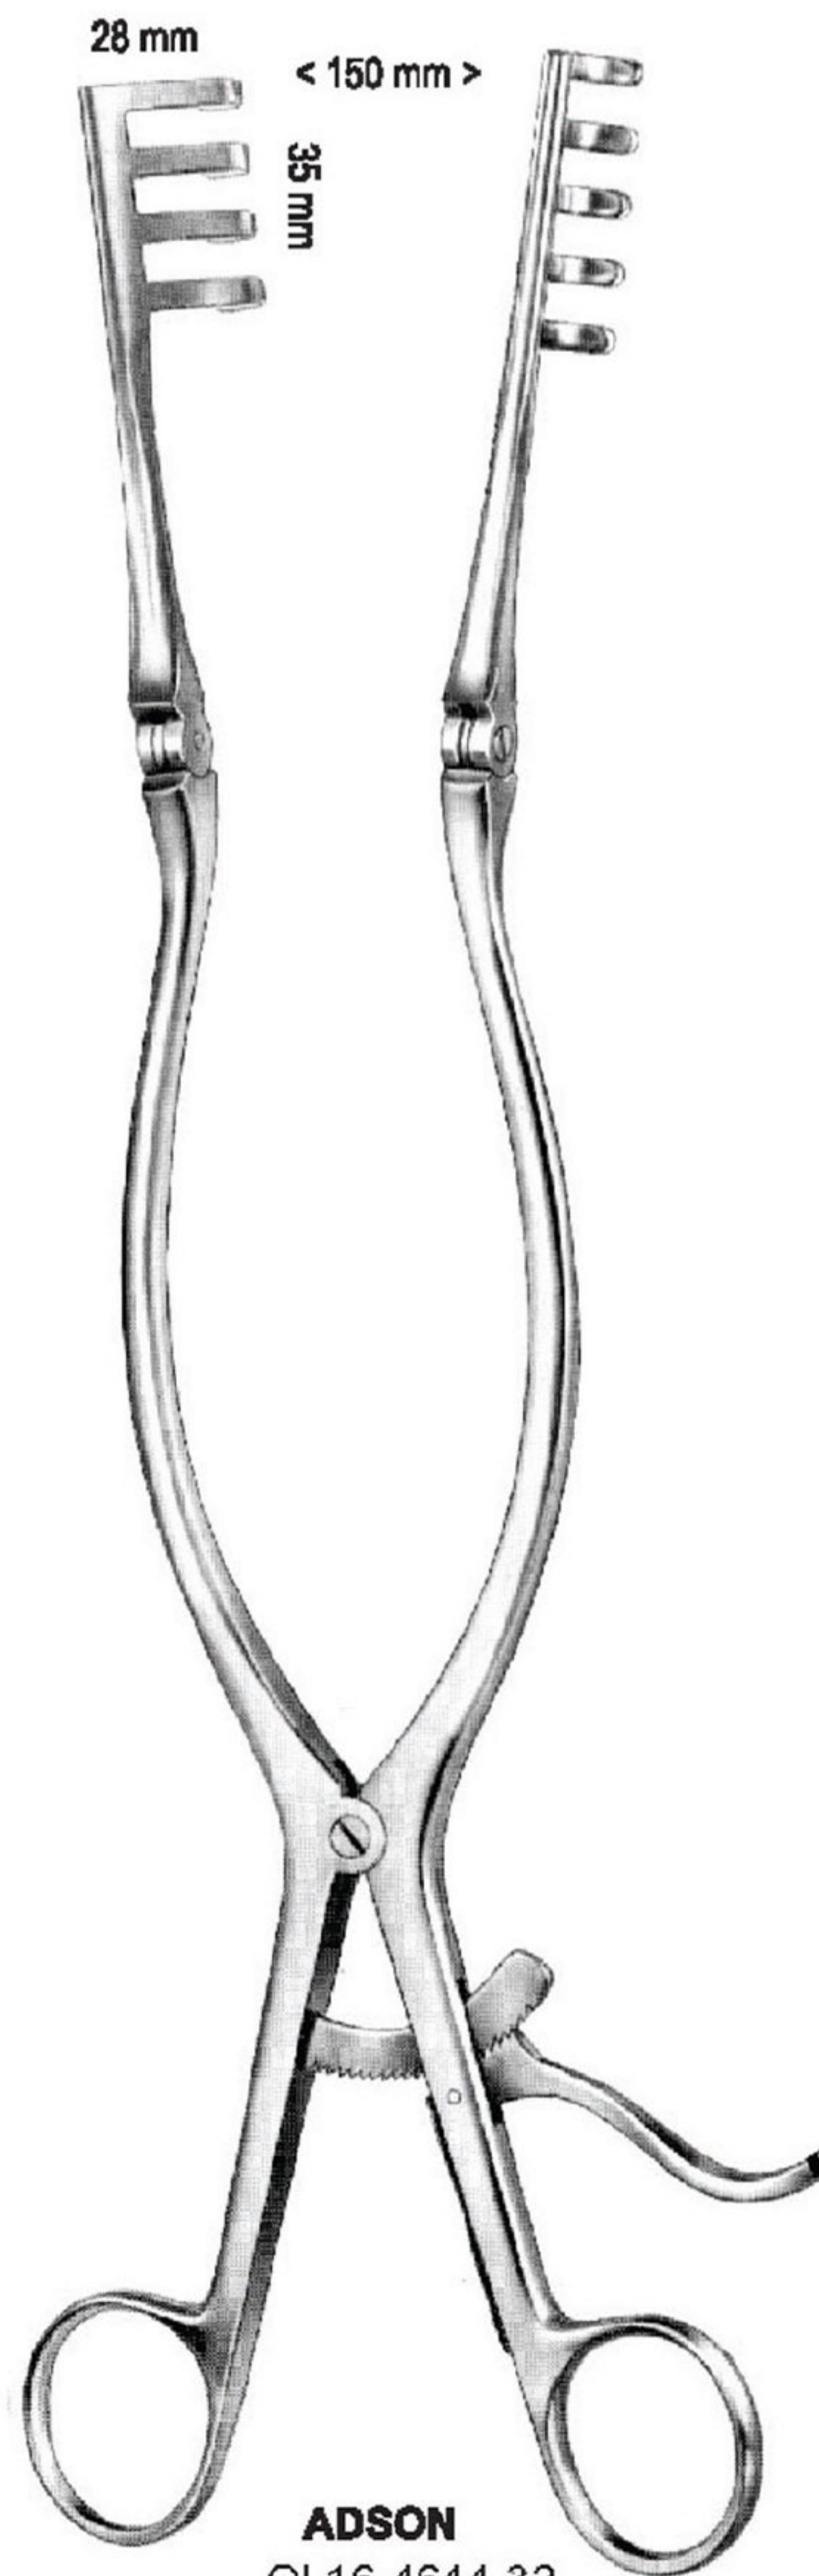

ADSON
OI 16-4644-32
32 cm/12 1/2"
4 : 5
blunt