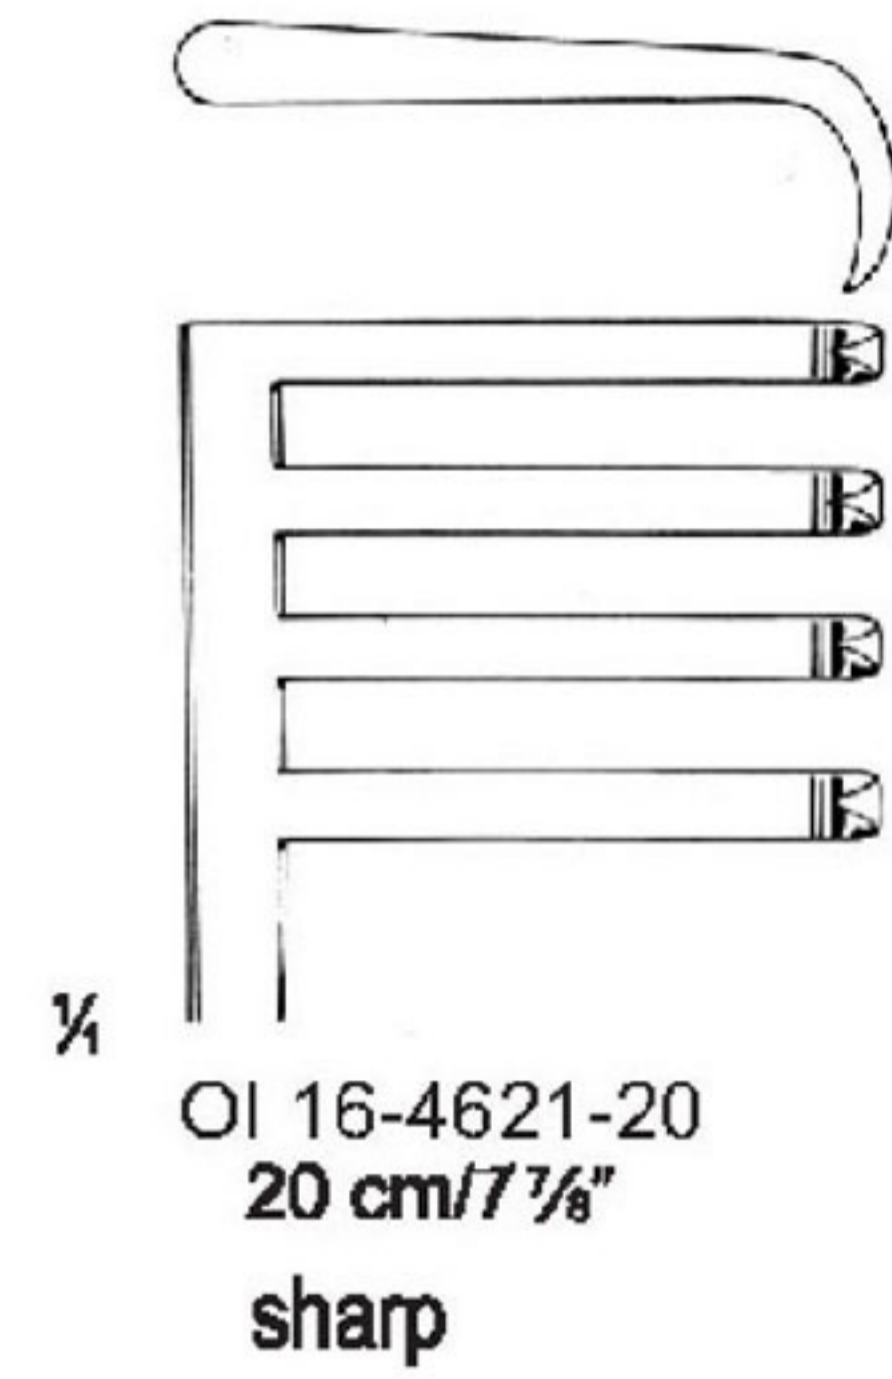

**PLESTER
Blunt**

OI 16-4618-10
 10.5 cm/4 1/8"

**MILLIGAN
Blunt**

OI 16-4619-13
 13.5 cm/5 3/8"

Measurements of Retractors : Depth x Width

ANDERSON - ADSON
4 : 4
OI 16-4620-19
19 cm / 7 1/2"

WEITLANER
3 : 4