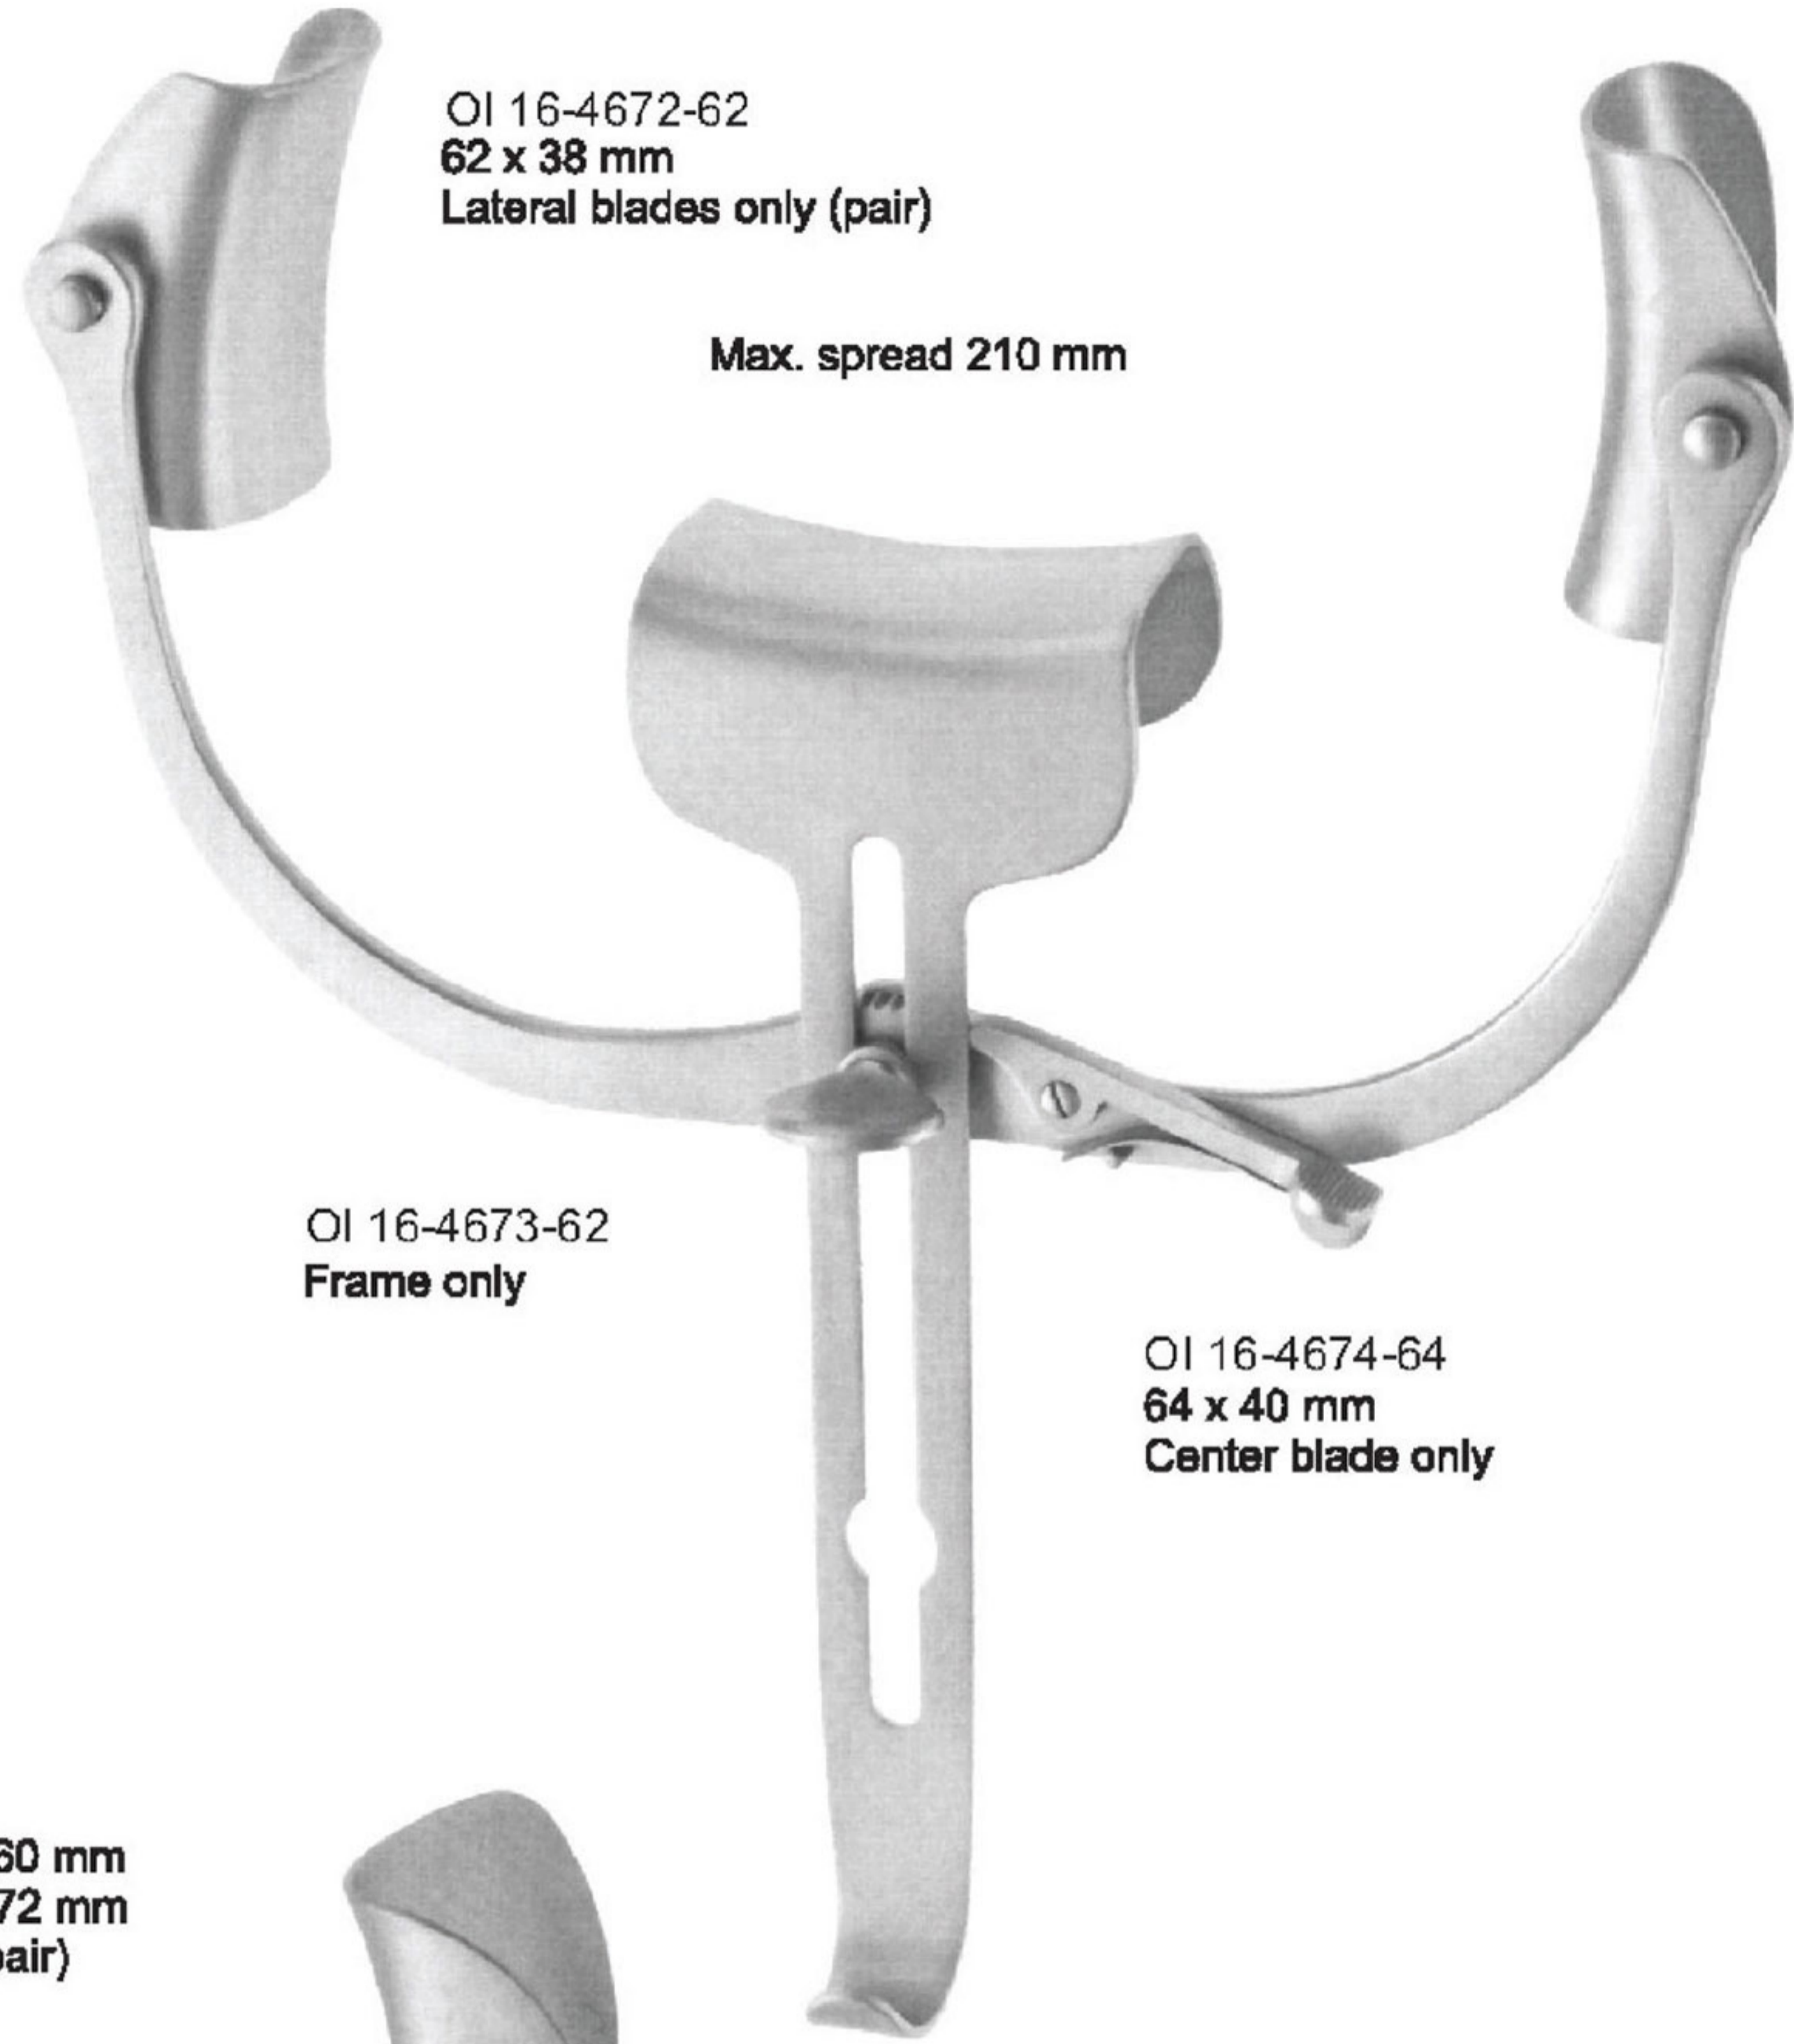

COLLIN
 OI 16-4669-38 Lateral Blades Central Blades
 OI 16-4670-38 38 x 60 mm / 38 x 55 mm
 38 x 80mm / 50 x 75mm

Measurements of retractors: Depth x Width

Exchangeable Blades

COLLIN-LOCKTITE

OI 16-4671-31
 31 cm 12 1/4"