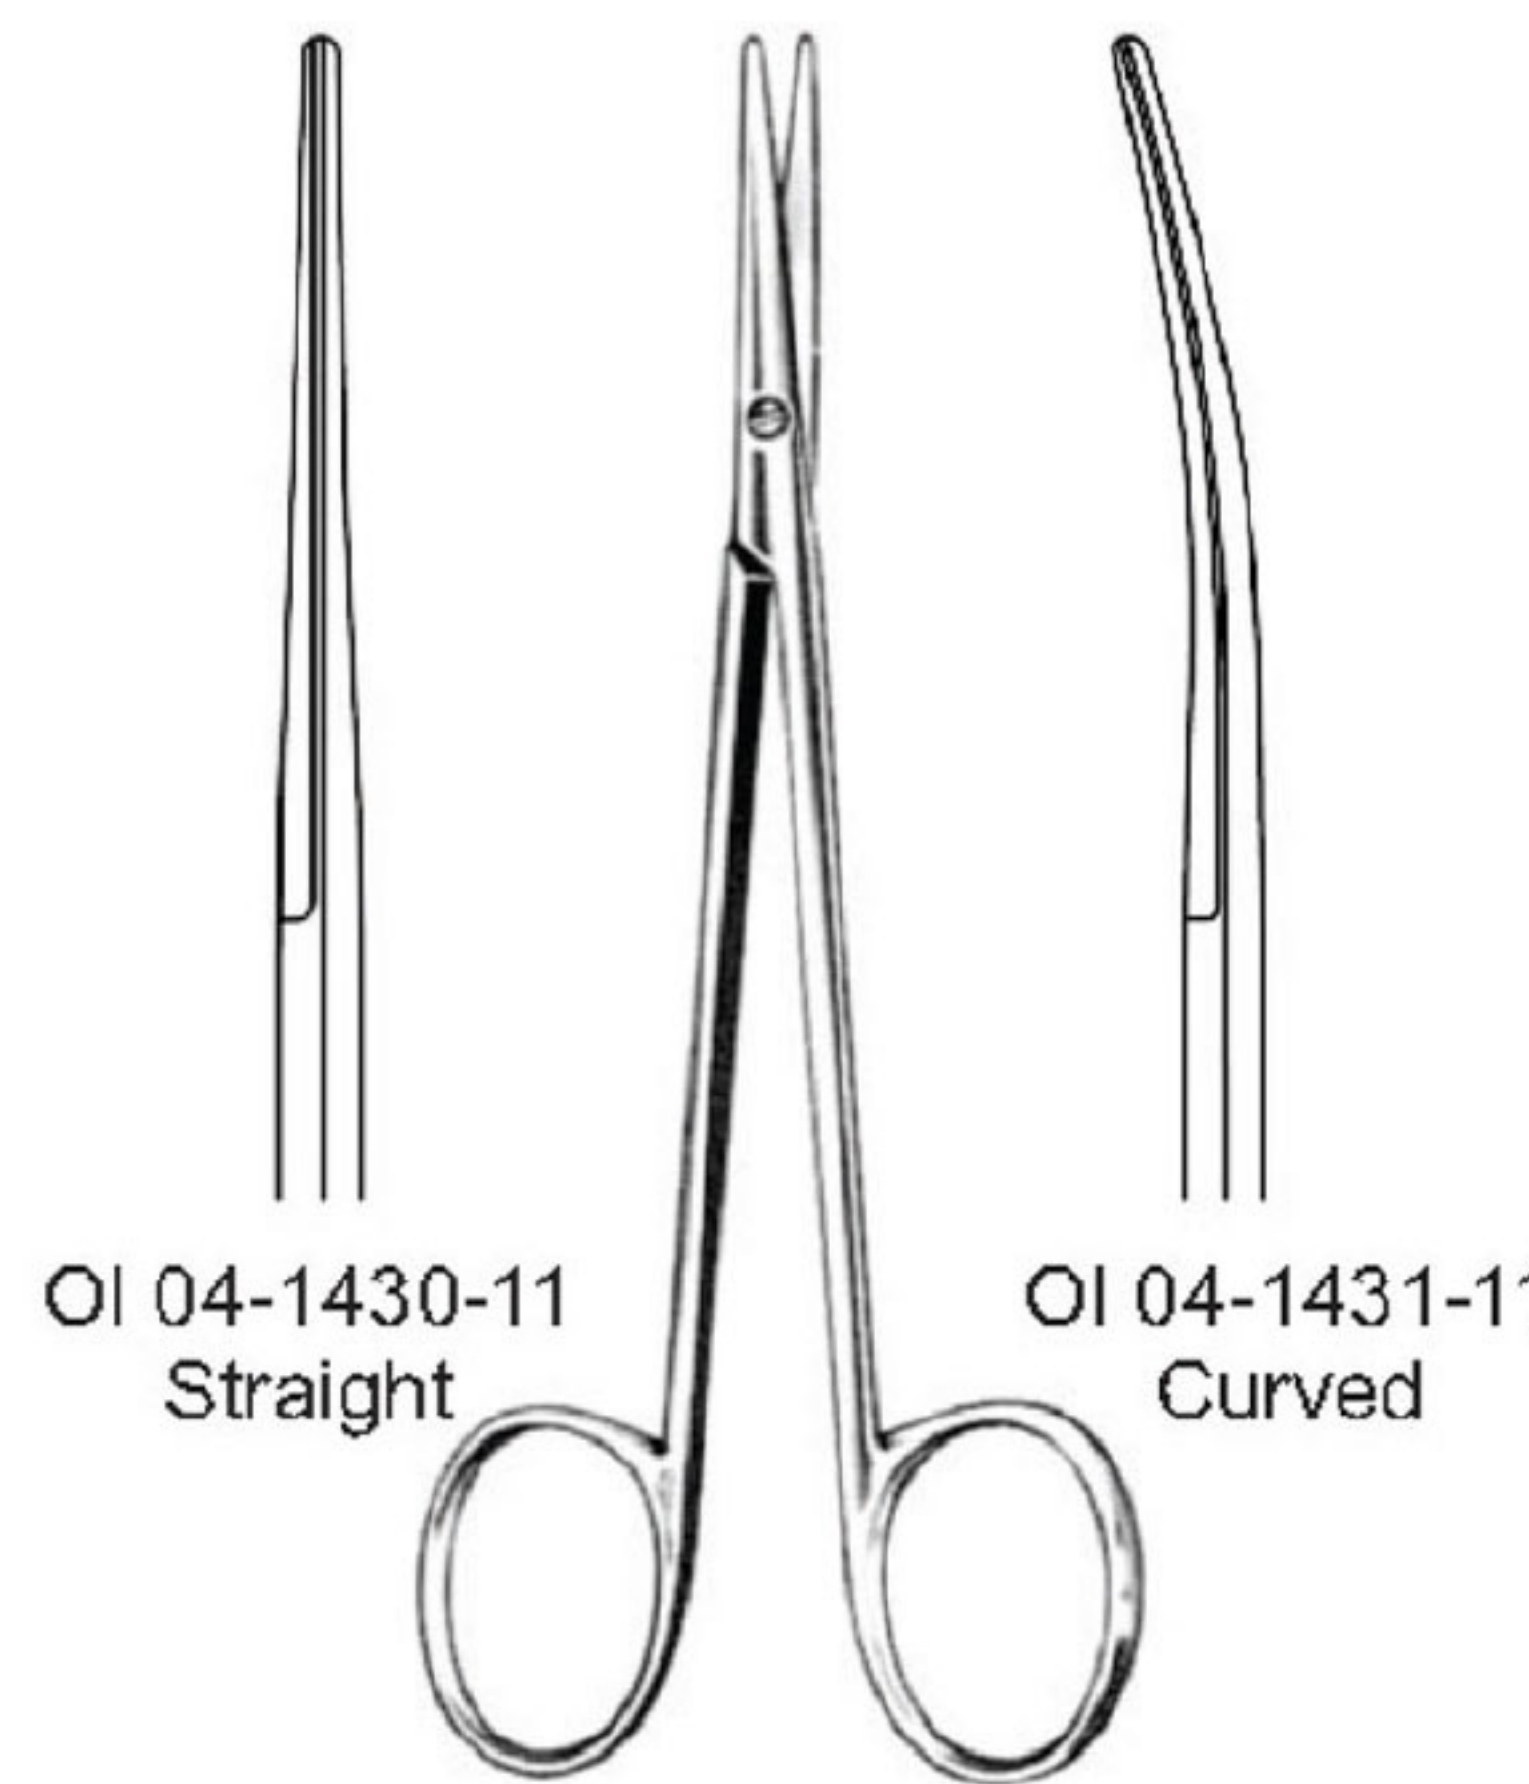

STRABISMUS
11.5 cm/4 1/2"