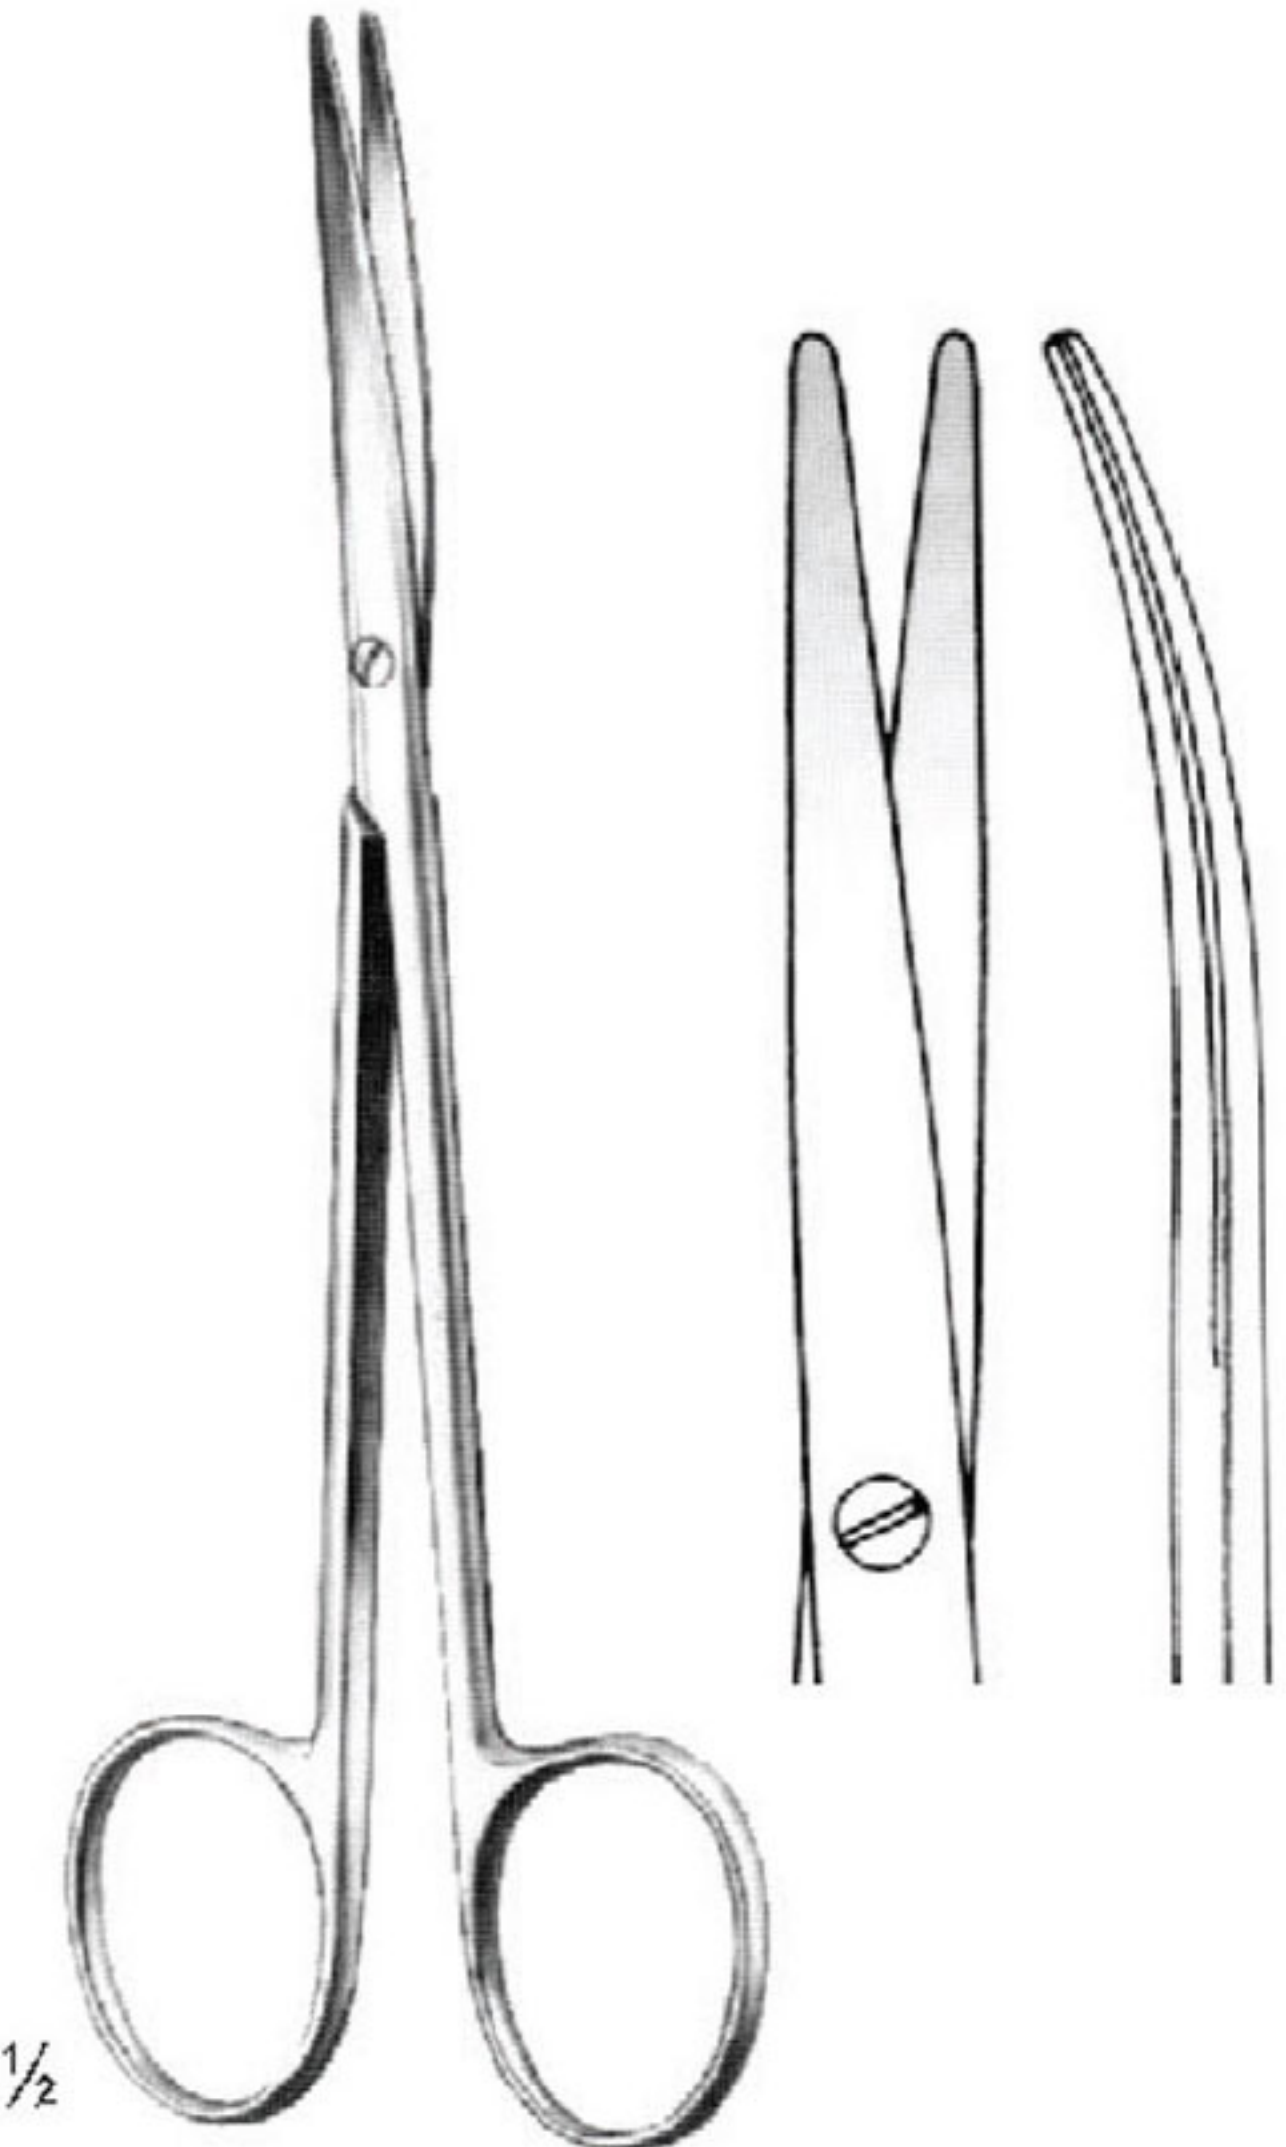

METZENBAUM-FINO
OI 04-1401-14
14.5 cm/5 3/4"
Curved
Blunt/Blunt