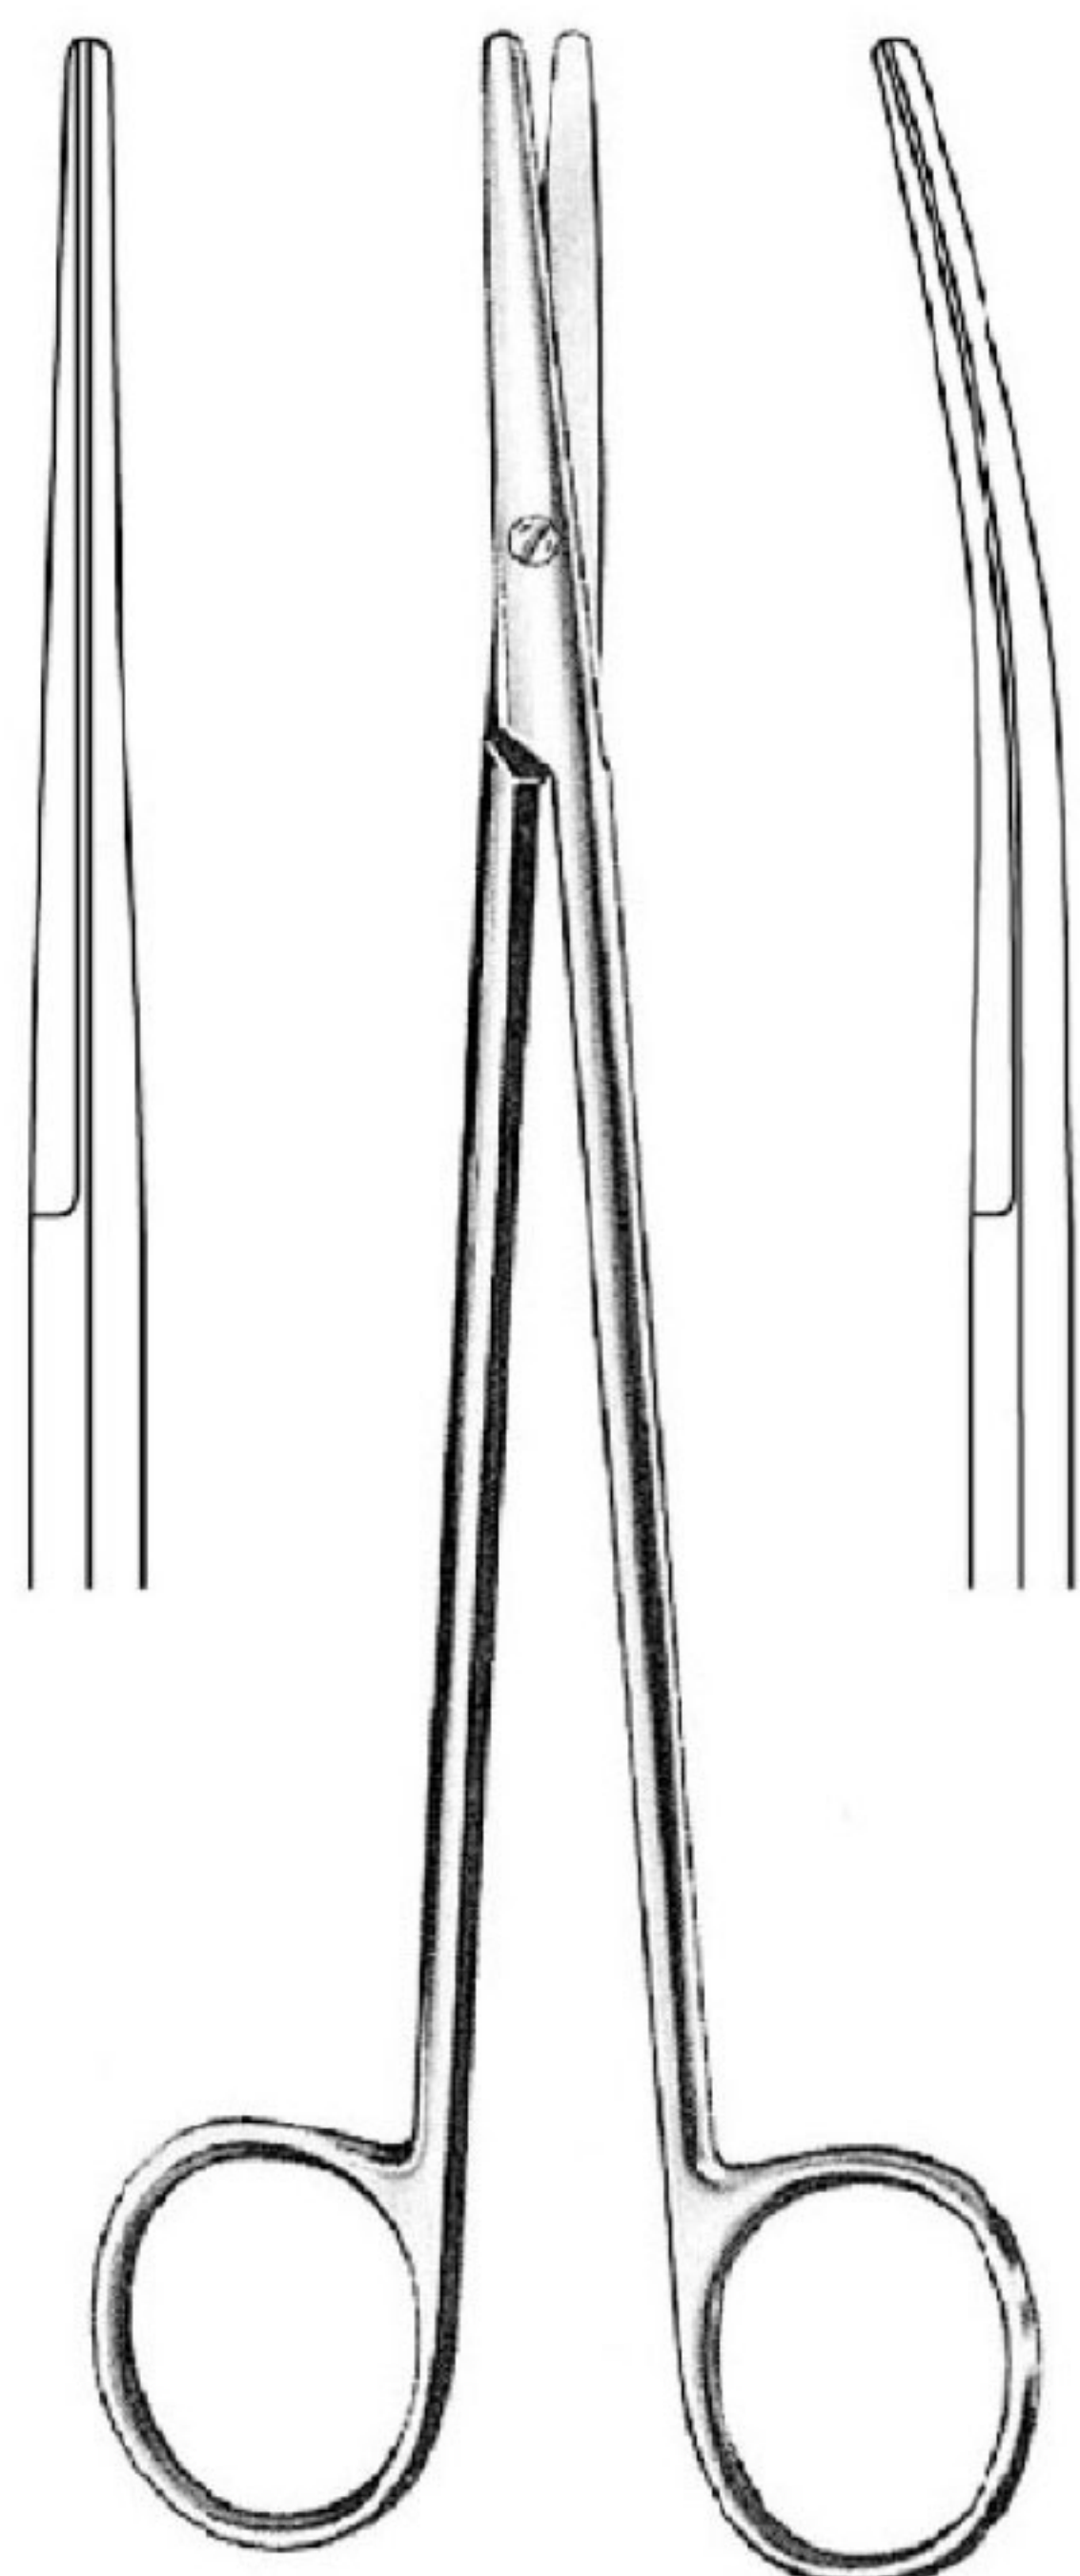

METZENBAUM-NELSON
blunt/blunt