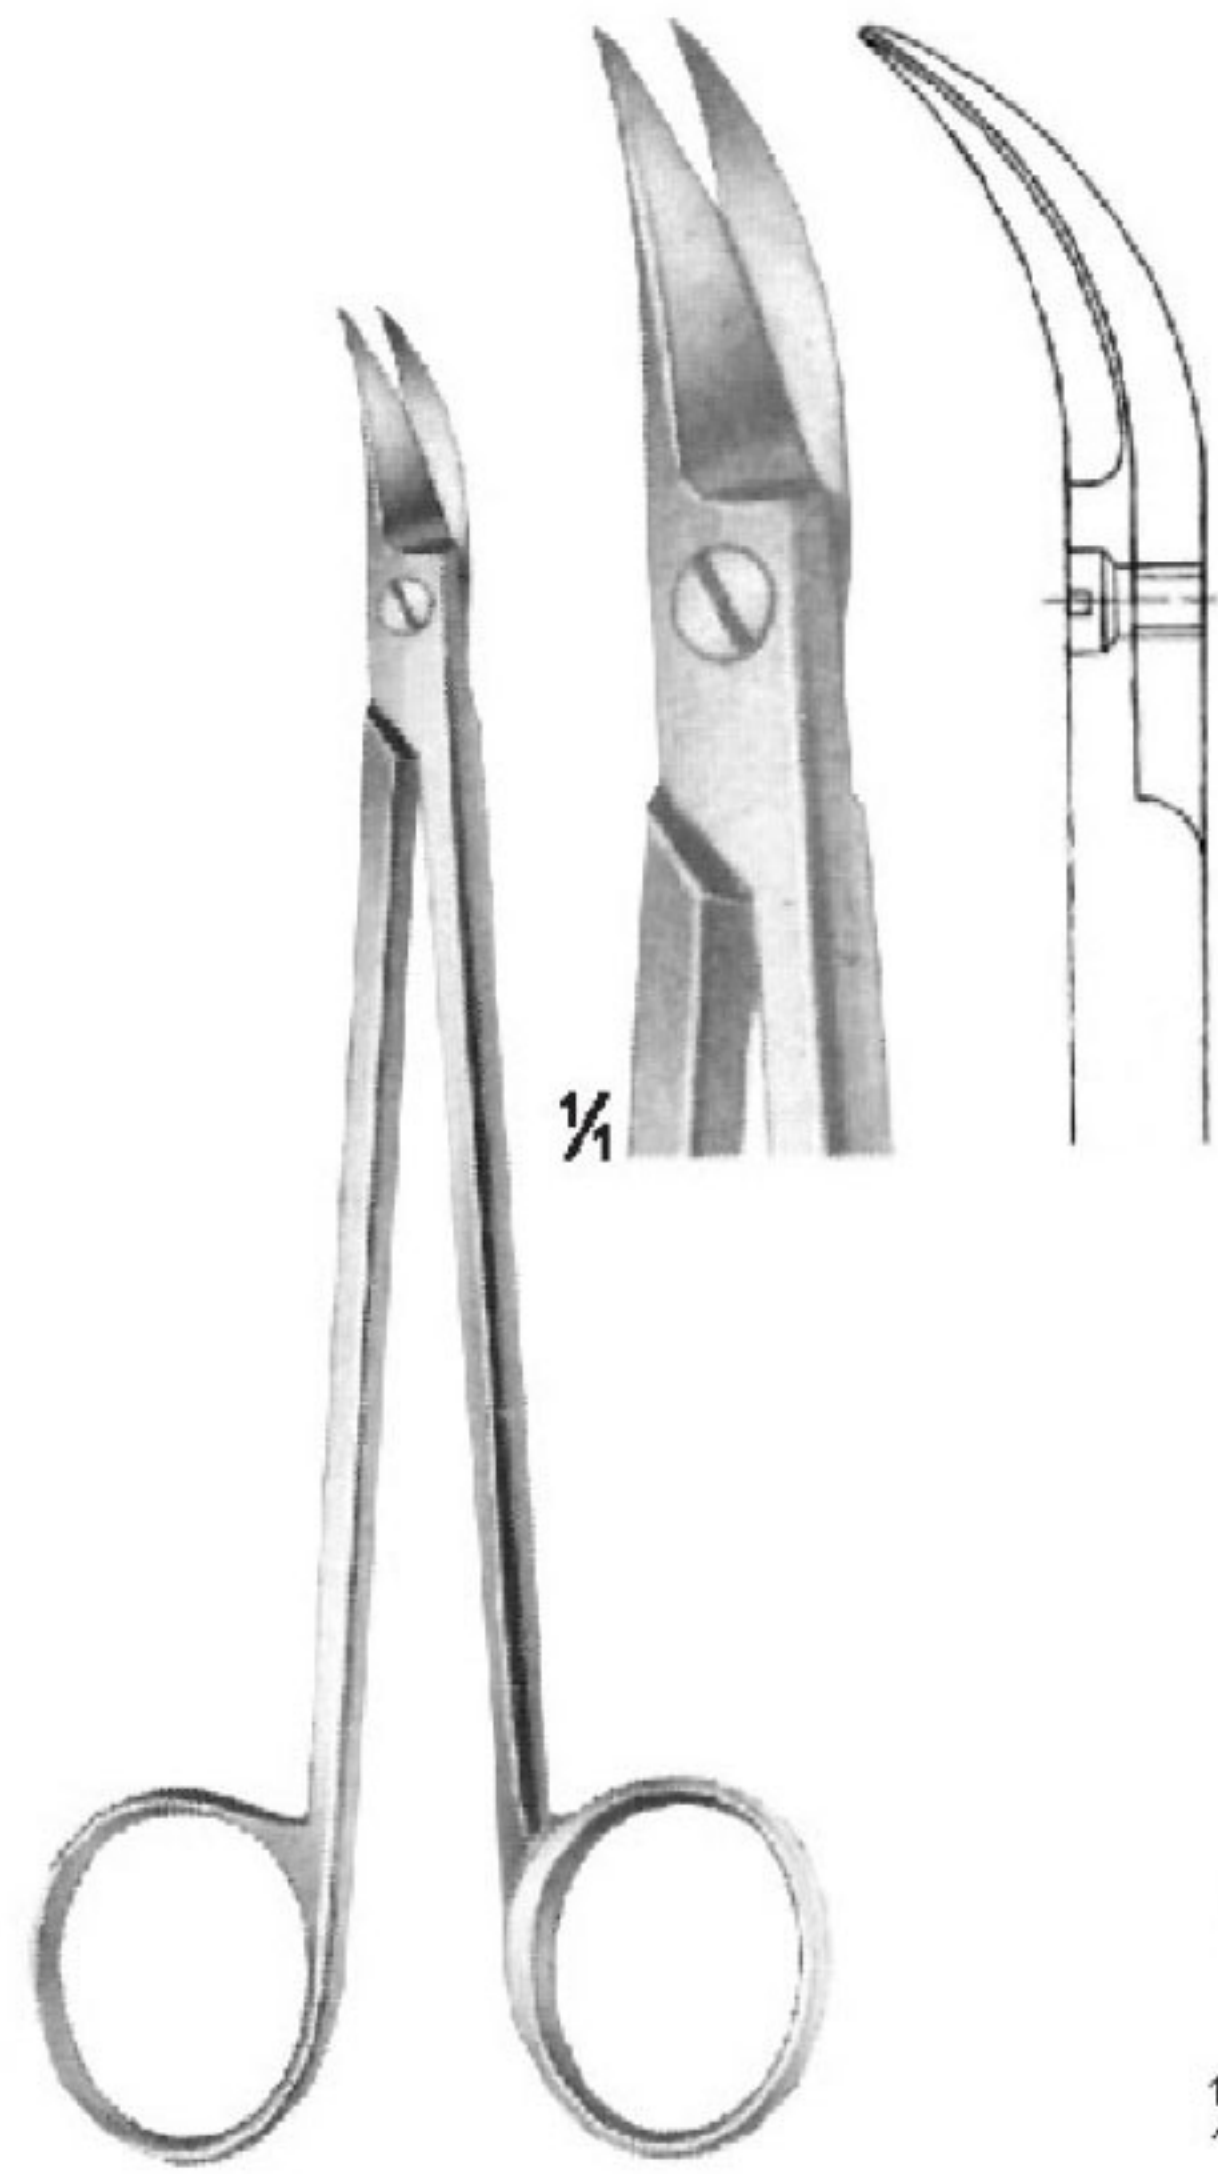

OI 04-1450-13
 Curved

OI 04-1451-13
 Straight

OI 04-1452-13
 Curved

Toothed Blades

QUINBY
OI 04-1453-12
12.5 cm/4 1/8"

NEUMANN
OI 04-1454-12
12 cm/4 3/4"

OI 04-1455-08
8 cm/3 1/4"
delicate

LOCKLIN
OI 04-1456-16
16 cm/6 1/4"

LOCKLIN
OI 04-1457-16
16 cm/6 1/4"

OI 04-1458-12
Straight

WAGNER
12 cm/4 3/4"

OI 04-1460-12
Straight

WAGNER
12 cm/4 3/4"
Saw edge

Straight

- OI 04-1462-14 14.5 cm/5 3/4"
- OI 04-1462-15 15.5 cm/6 1/8"
- OI 04-1462-17 17.5 cm/6 7/8"
- OI 04-1462-18 18.0 cm/7 1/8"