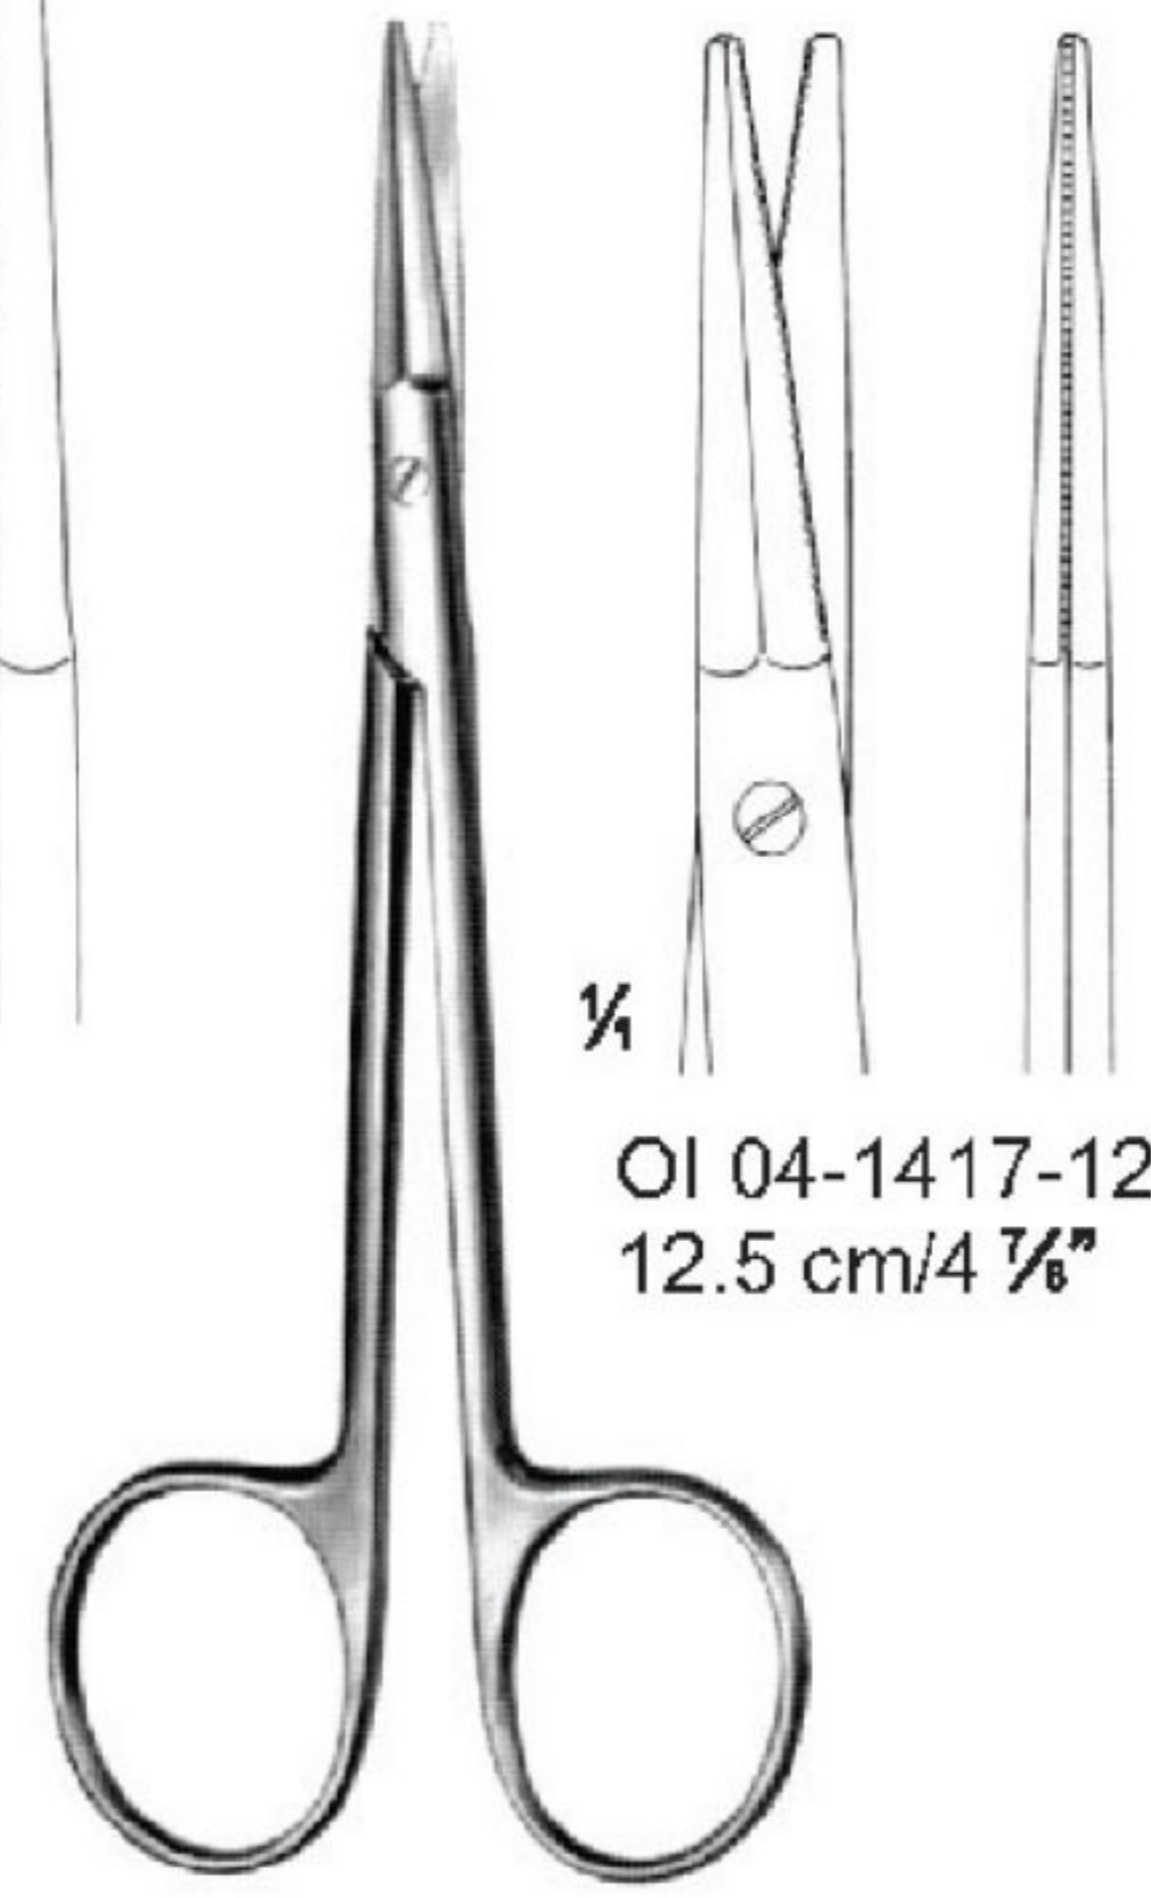

NAIL SPLITTING SCISSORS
 OI 04-1414-13 13 cm/5 1/8"
 OI 04-1414-15 15 cm/5 7/8"

KAYE (TOOTHED)
 OI 04-1415-18
 18.5 cm/7 1/4"

ASTON (TOOTHED)
 OI 04-1416-17
 17 cm/6 3/4"

GORNEY (TOOTHED)

OI 04-1417-12
 12.5 cm/4 7/8"