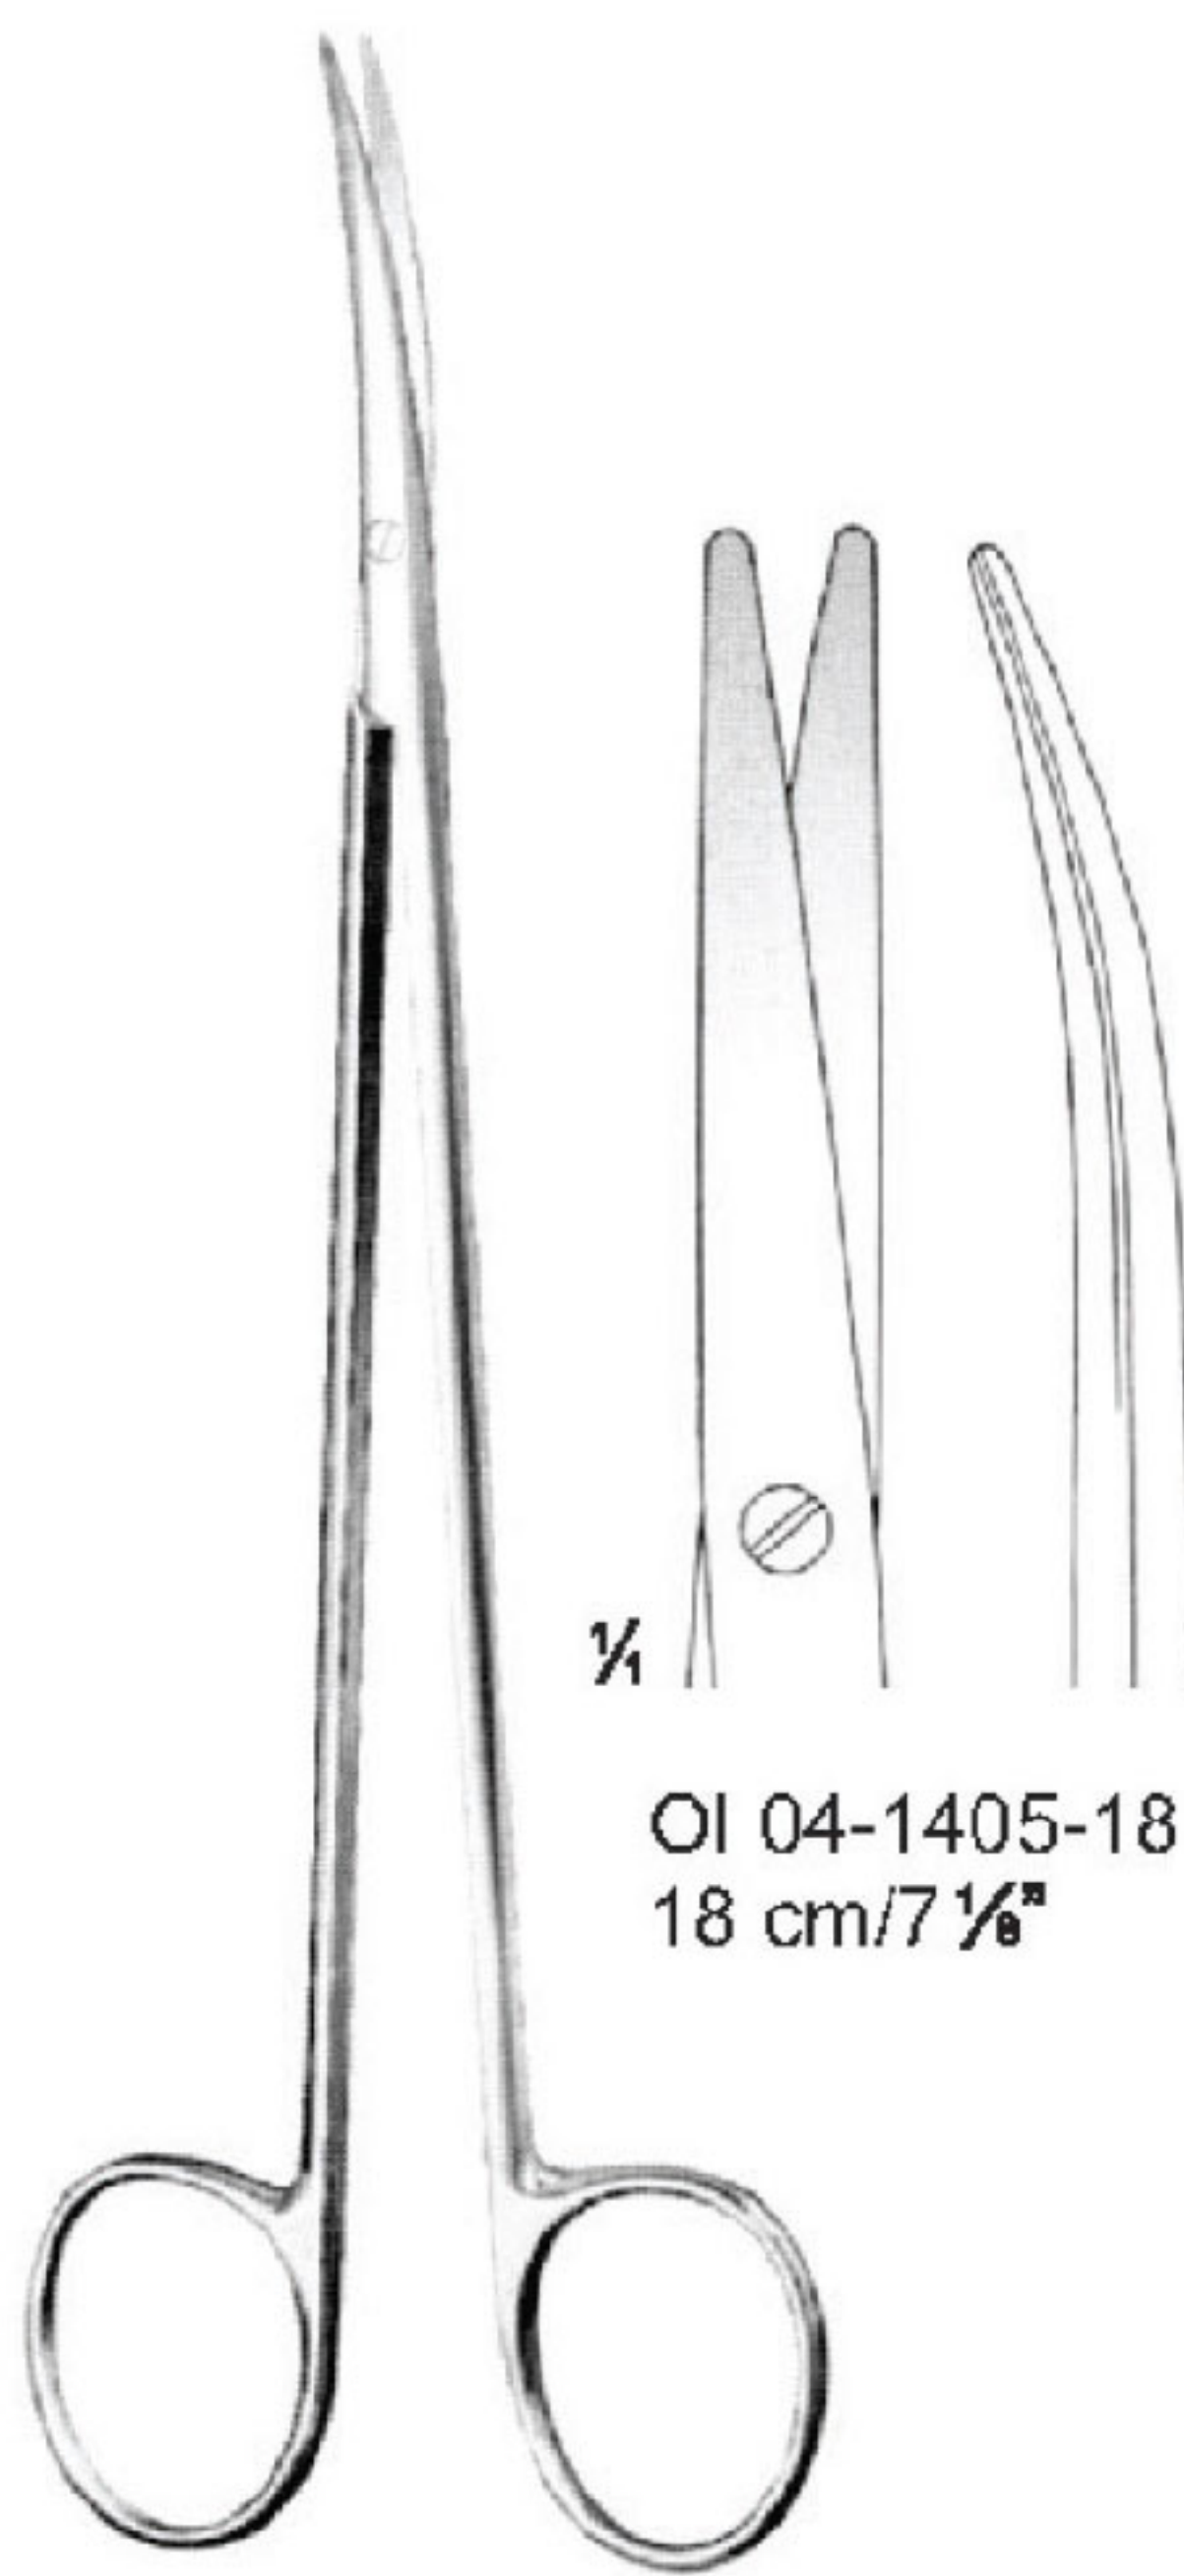

METZENBAUM-FINO
OI 04-1403-14
14.5 cm/5 3/4"
Curved
Sharp/Sharp

METZENBAUM-FINO

OI 04-1404-18
18 cm/7 1/8"

OI 04-1404-20
20 cm/7 7/8"

OI 04-1404-23
23 cm/9"

METZENBAUM-FINO

OI 04-1405-18
18 cm/7 1/8"

OI 04-1405-20
20 cm/7 7/8"