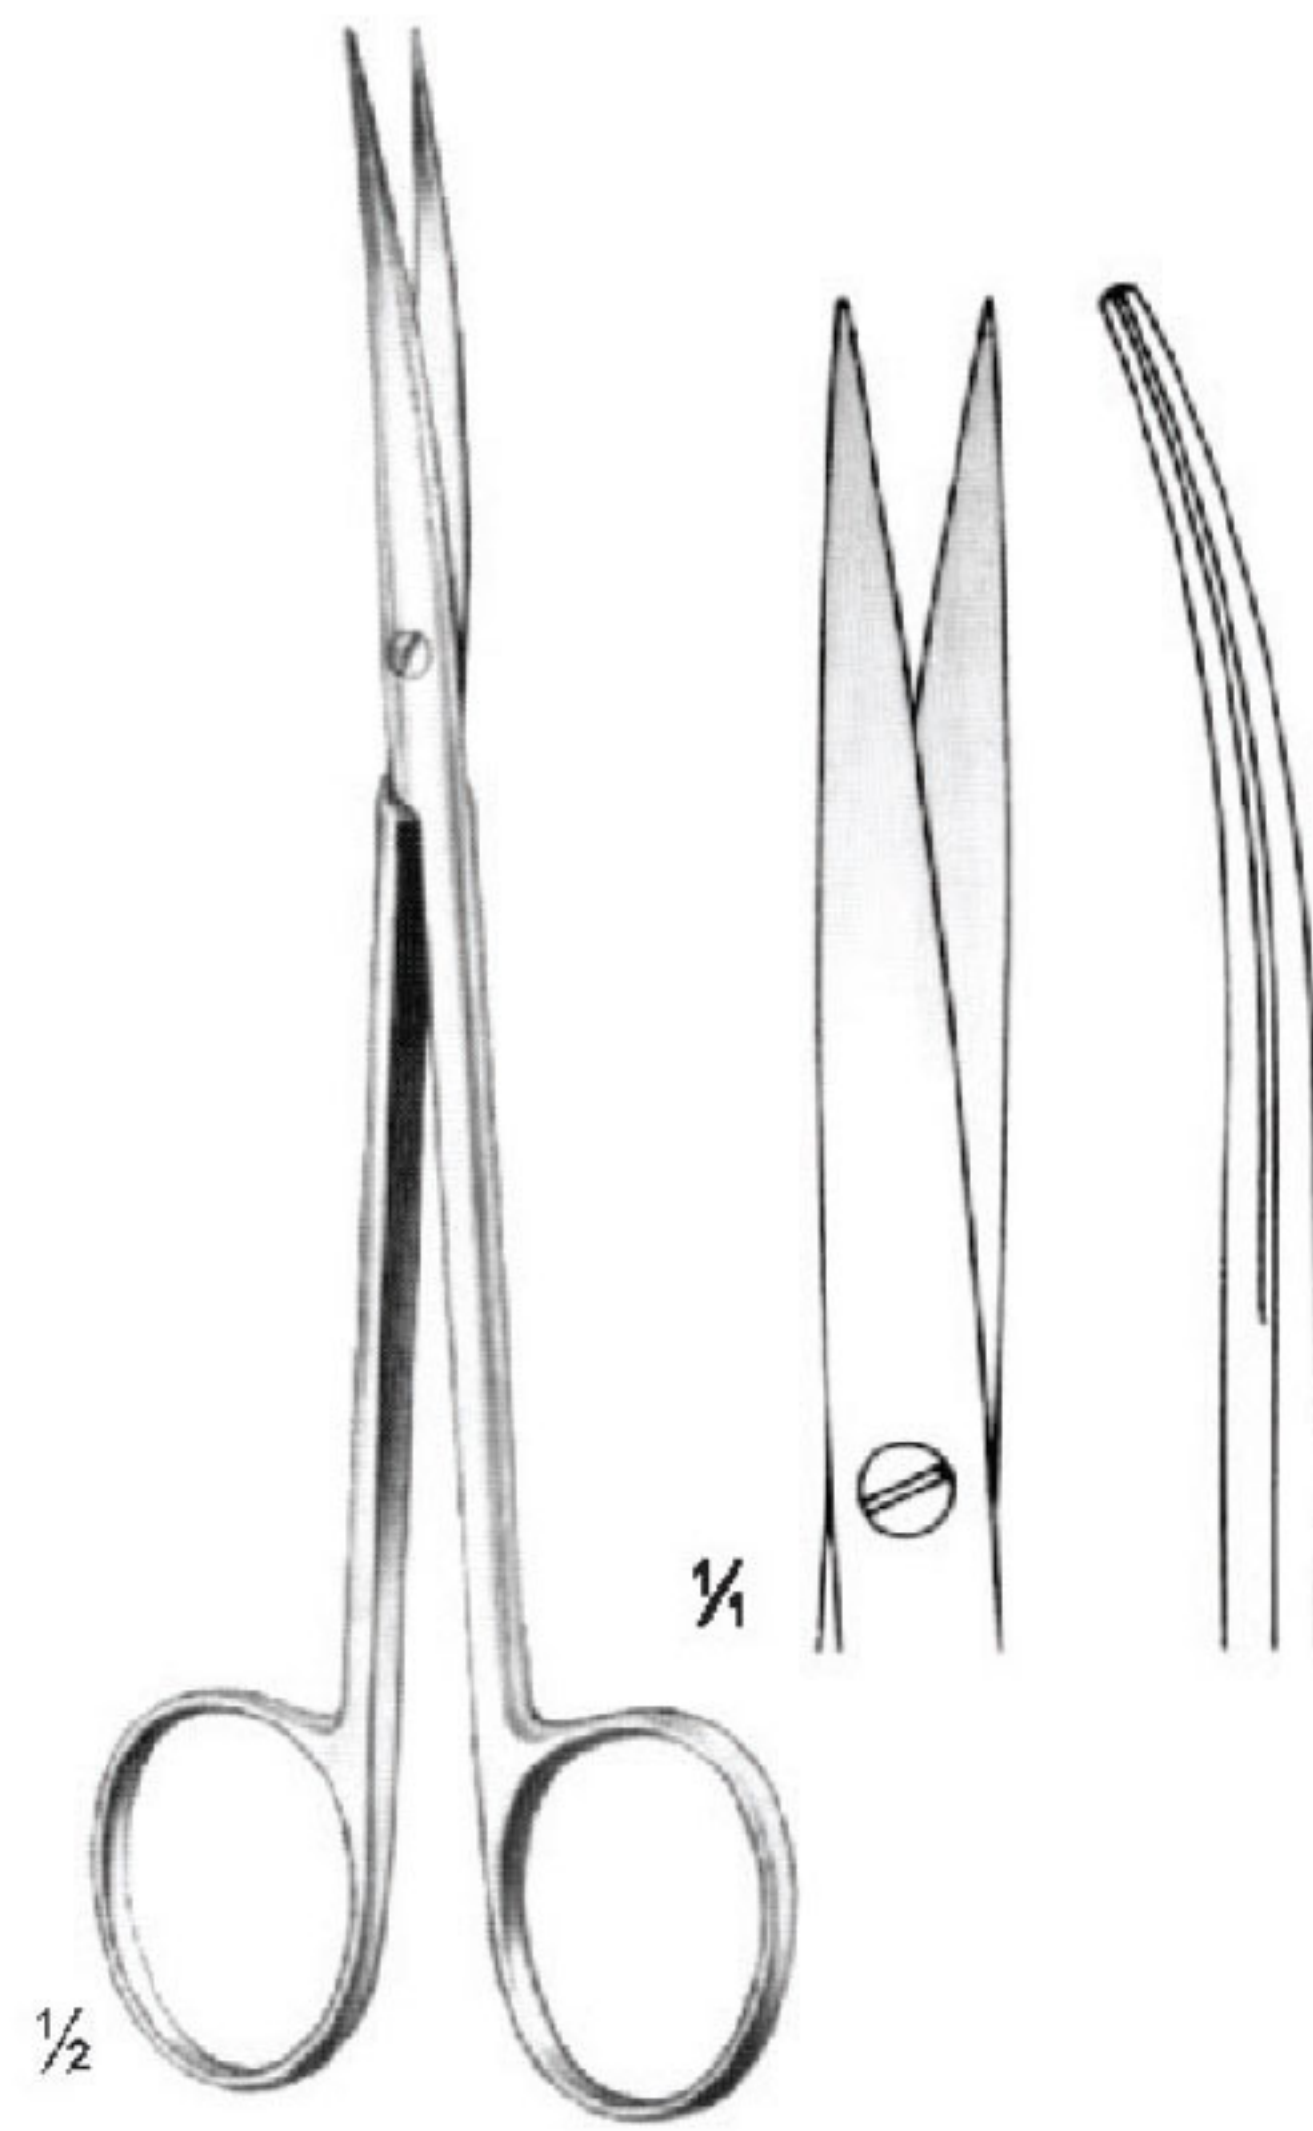

LEXER-FINO
 OI 04-1399-16
 16 cm/6 1/4"
 Curved

METZENBAUM-FINO
 OI 04-1400-14
 14.5 cm/5 3/4"
 Straight
 Blunt/Blunt

METZENBAUM-FINO
 OI 04-1401-14
 14.5 cm/5 3/4"
 Curved
 Blunt/Blunt

METZENBAUM-FINO
OI 04-1402-14
14.5 cm/5 3/4"
Straight
Sharp/Sharp