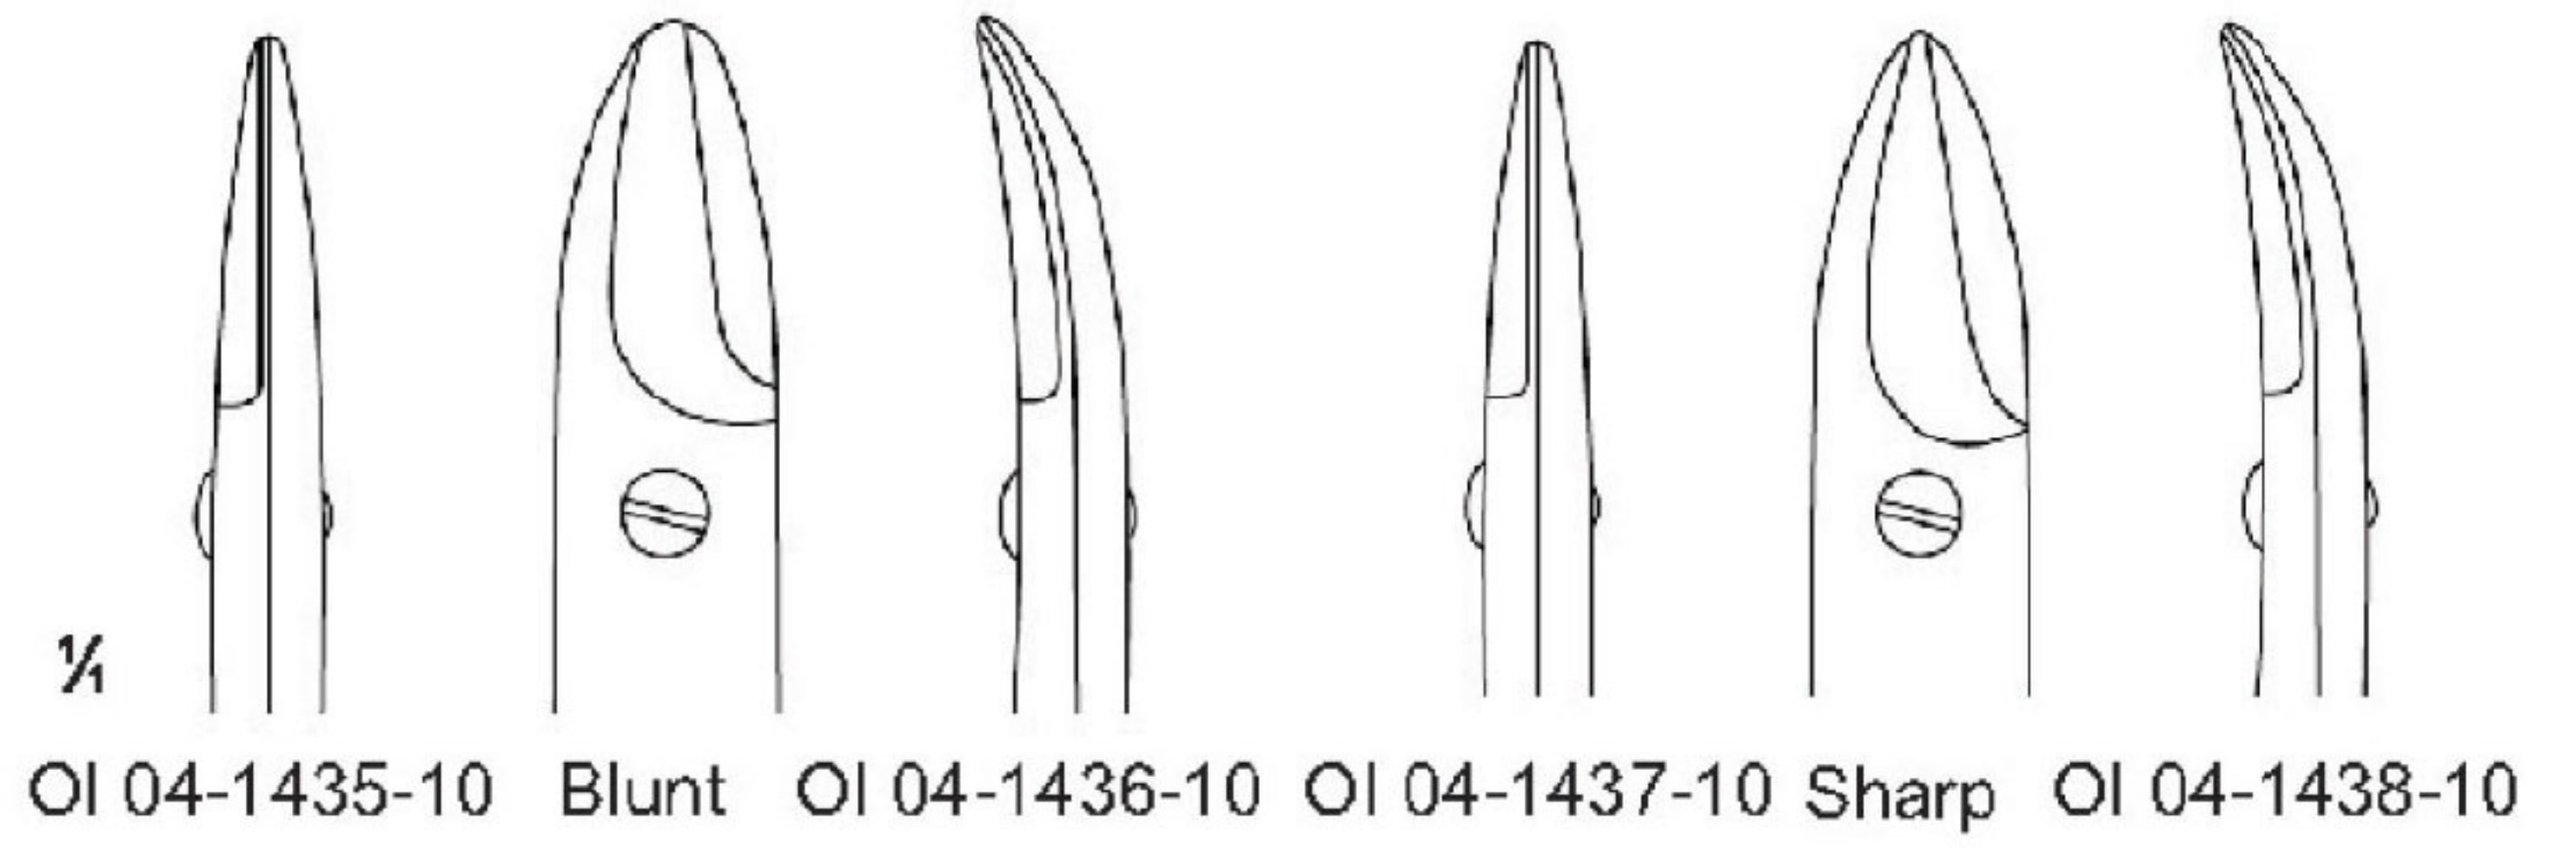

OI 04-1434-10
10 cm/3 7/8"
saw edge

BEEBEE
10.5 cm/4 1/8"

OI 04-1441-12
12 cm/4 3/4"
saw edge

OI 04-1442-10
10.5 cm/4 1/8"
saw edge

OI 04-1443-15
15.5 cm/6 1/8"
saw edge

HARVEY
OI 04-1444-12
12.5 cm/4 7/8"