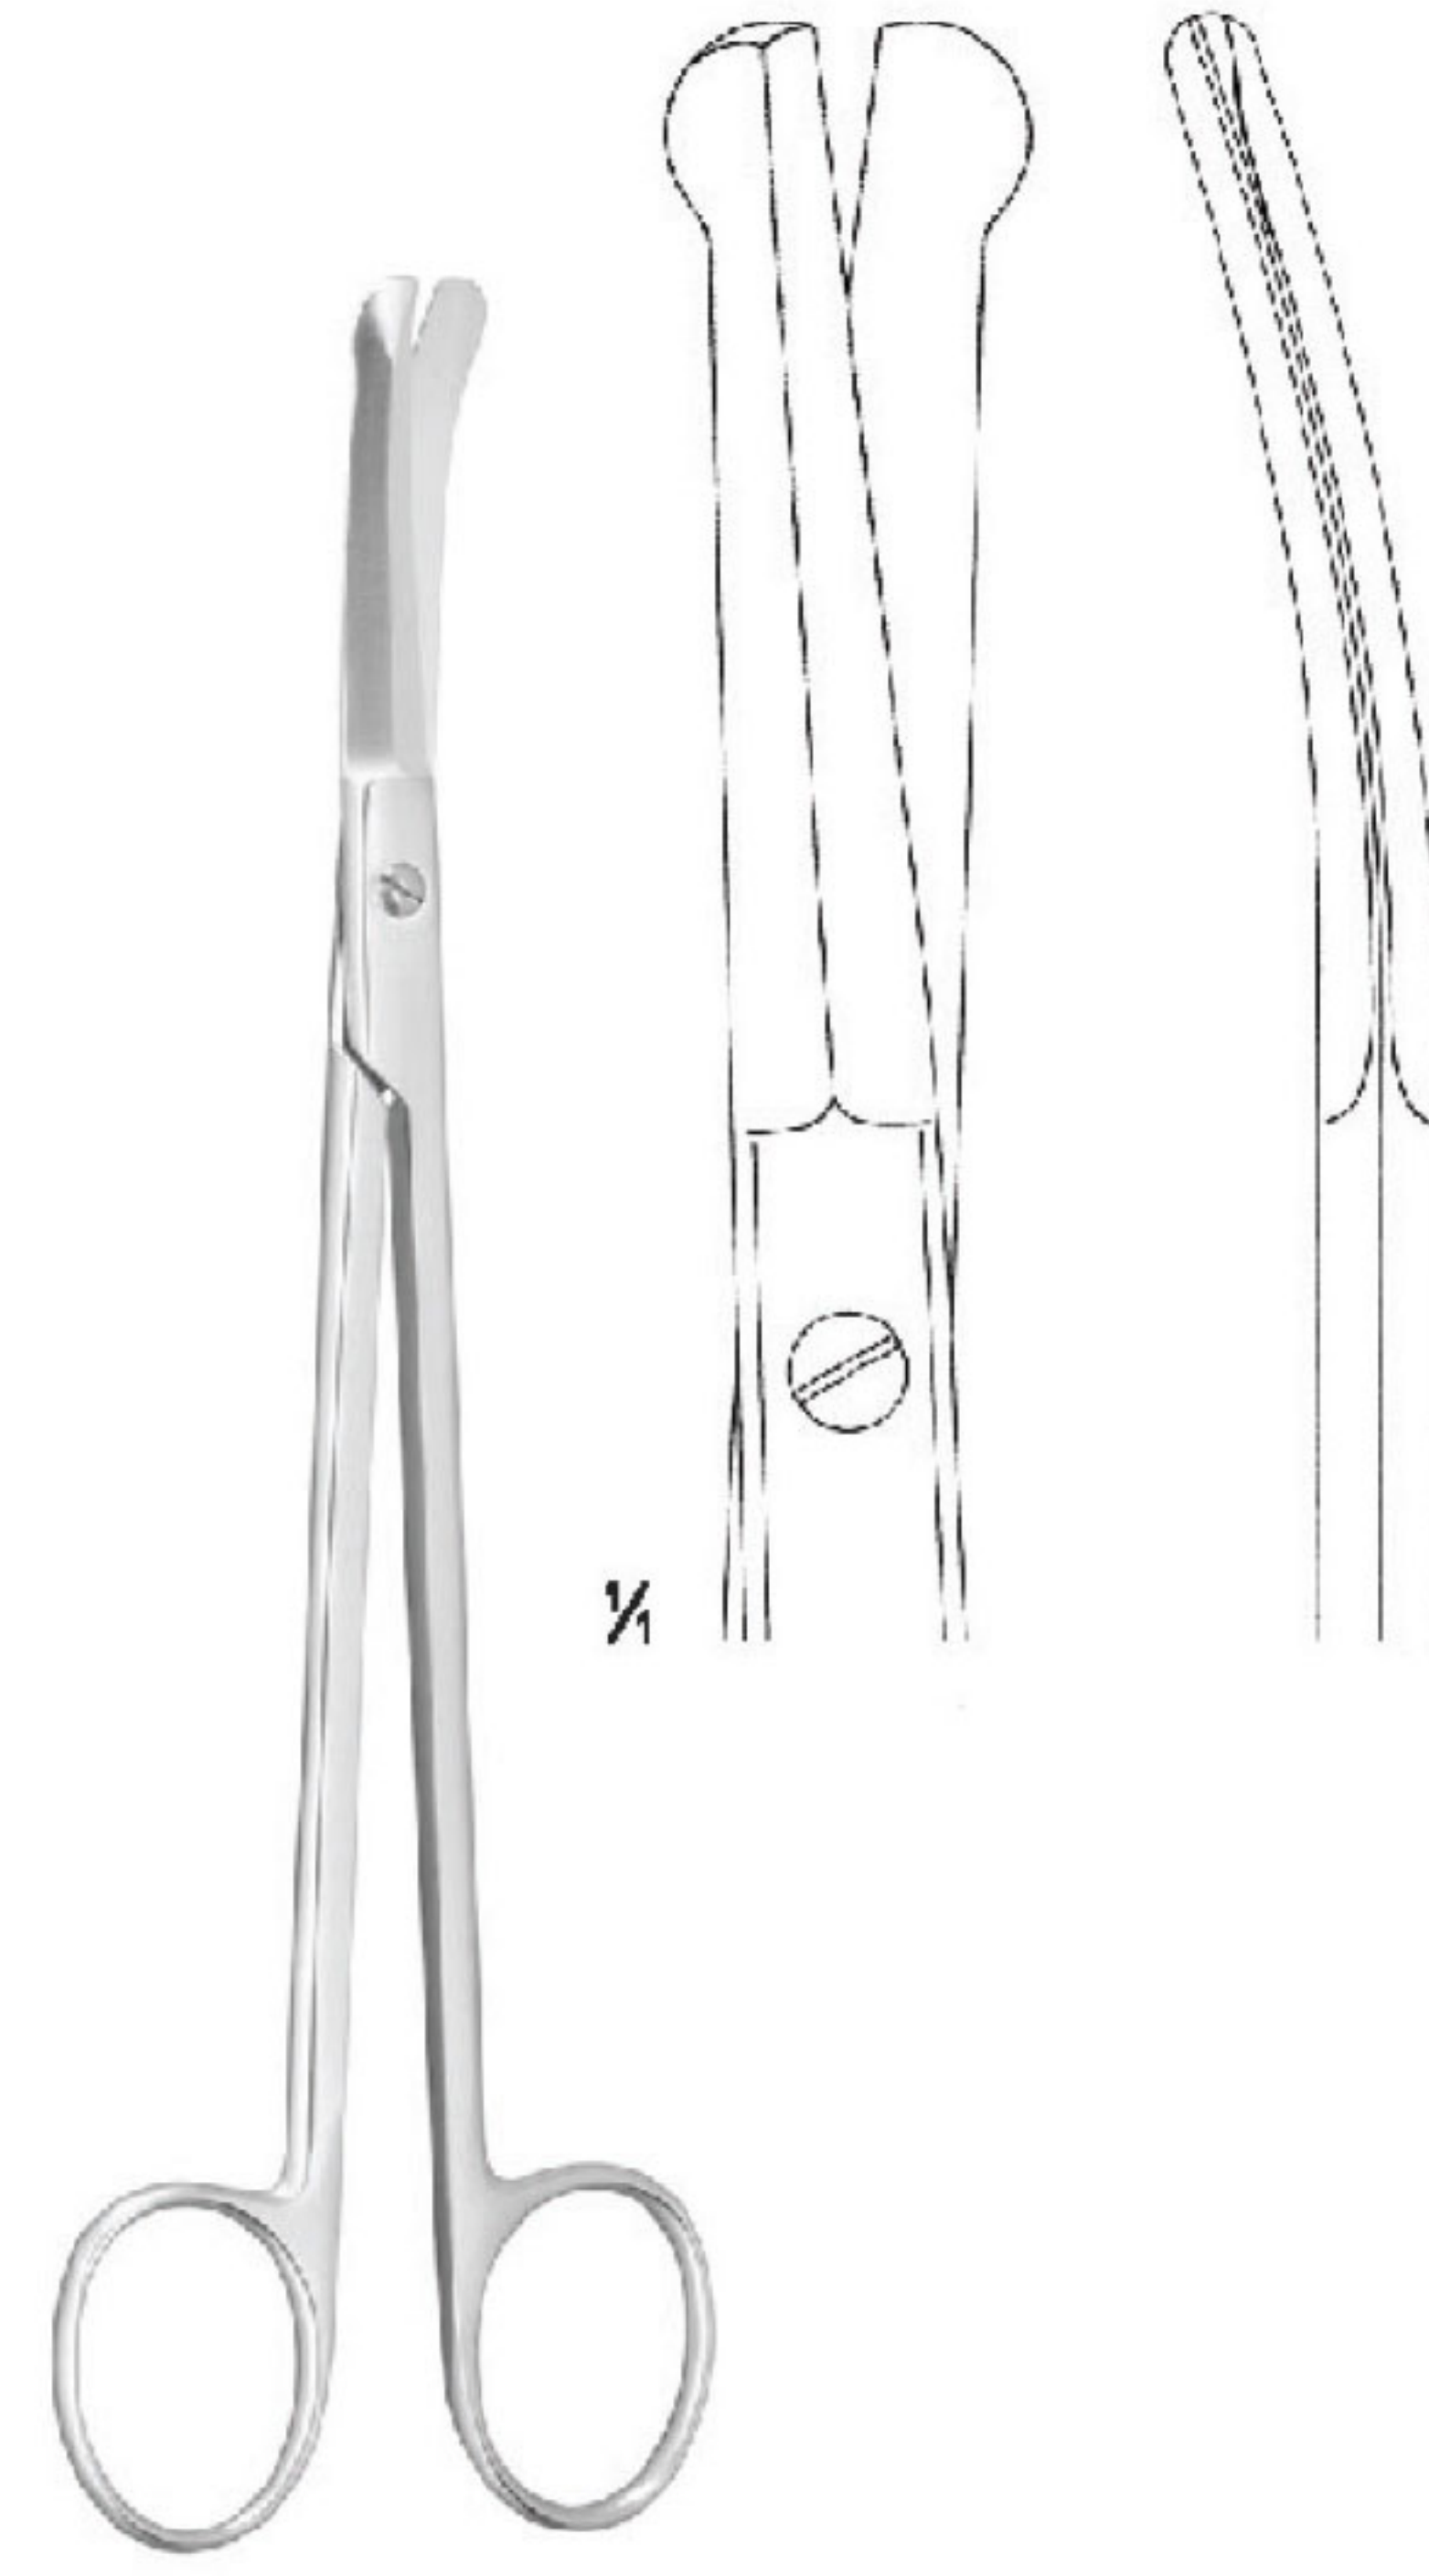

MOD. USA
 OI 04-1388-10
 10.5 cm/4 1/8"

1/4
Serrated
OI 04-1390-18

1/2
WALDMANN
OI 04-1389-18
18 cm/7 1/8"
Non-Serrated

1/4
GOOD
OI 04-1391-19
19 cm/7 1/2"

1/4
OI 04-1392-20
20 cm/7 7/8"
straight

OI 04-1393-20
20 cm/7 7/8"
curved