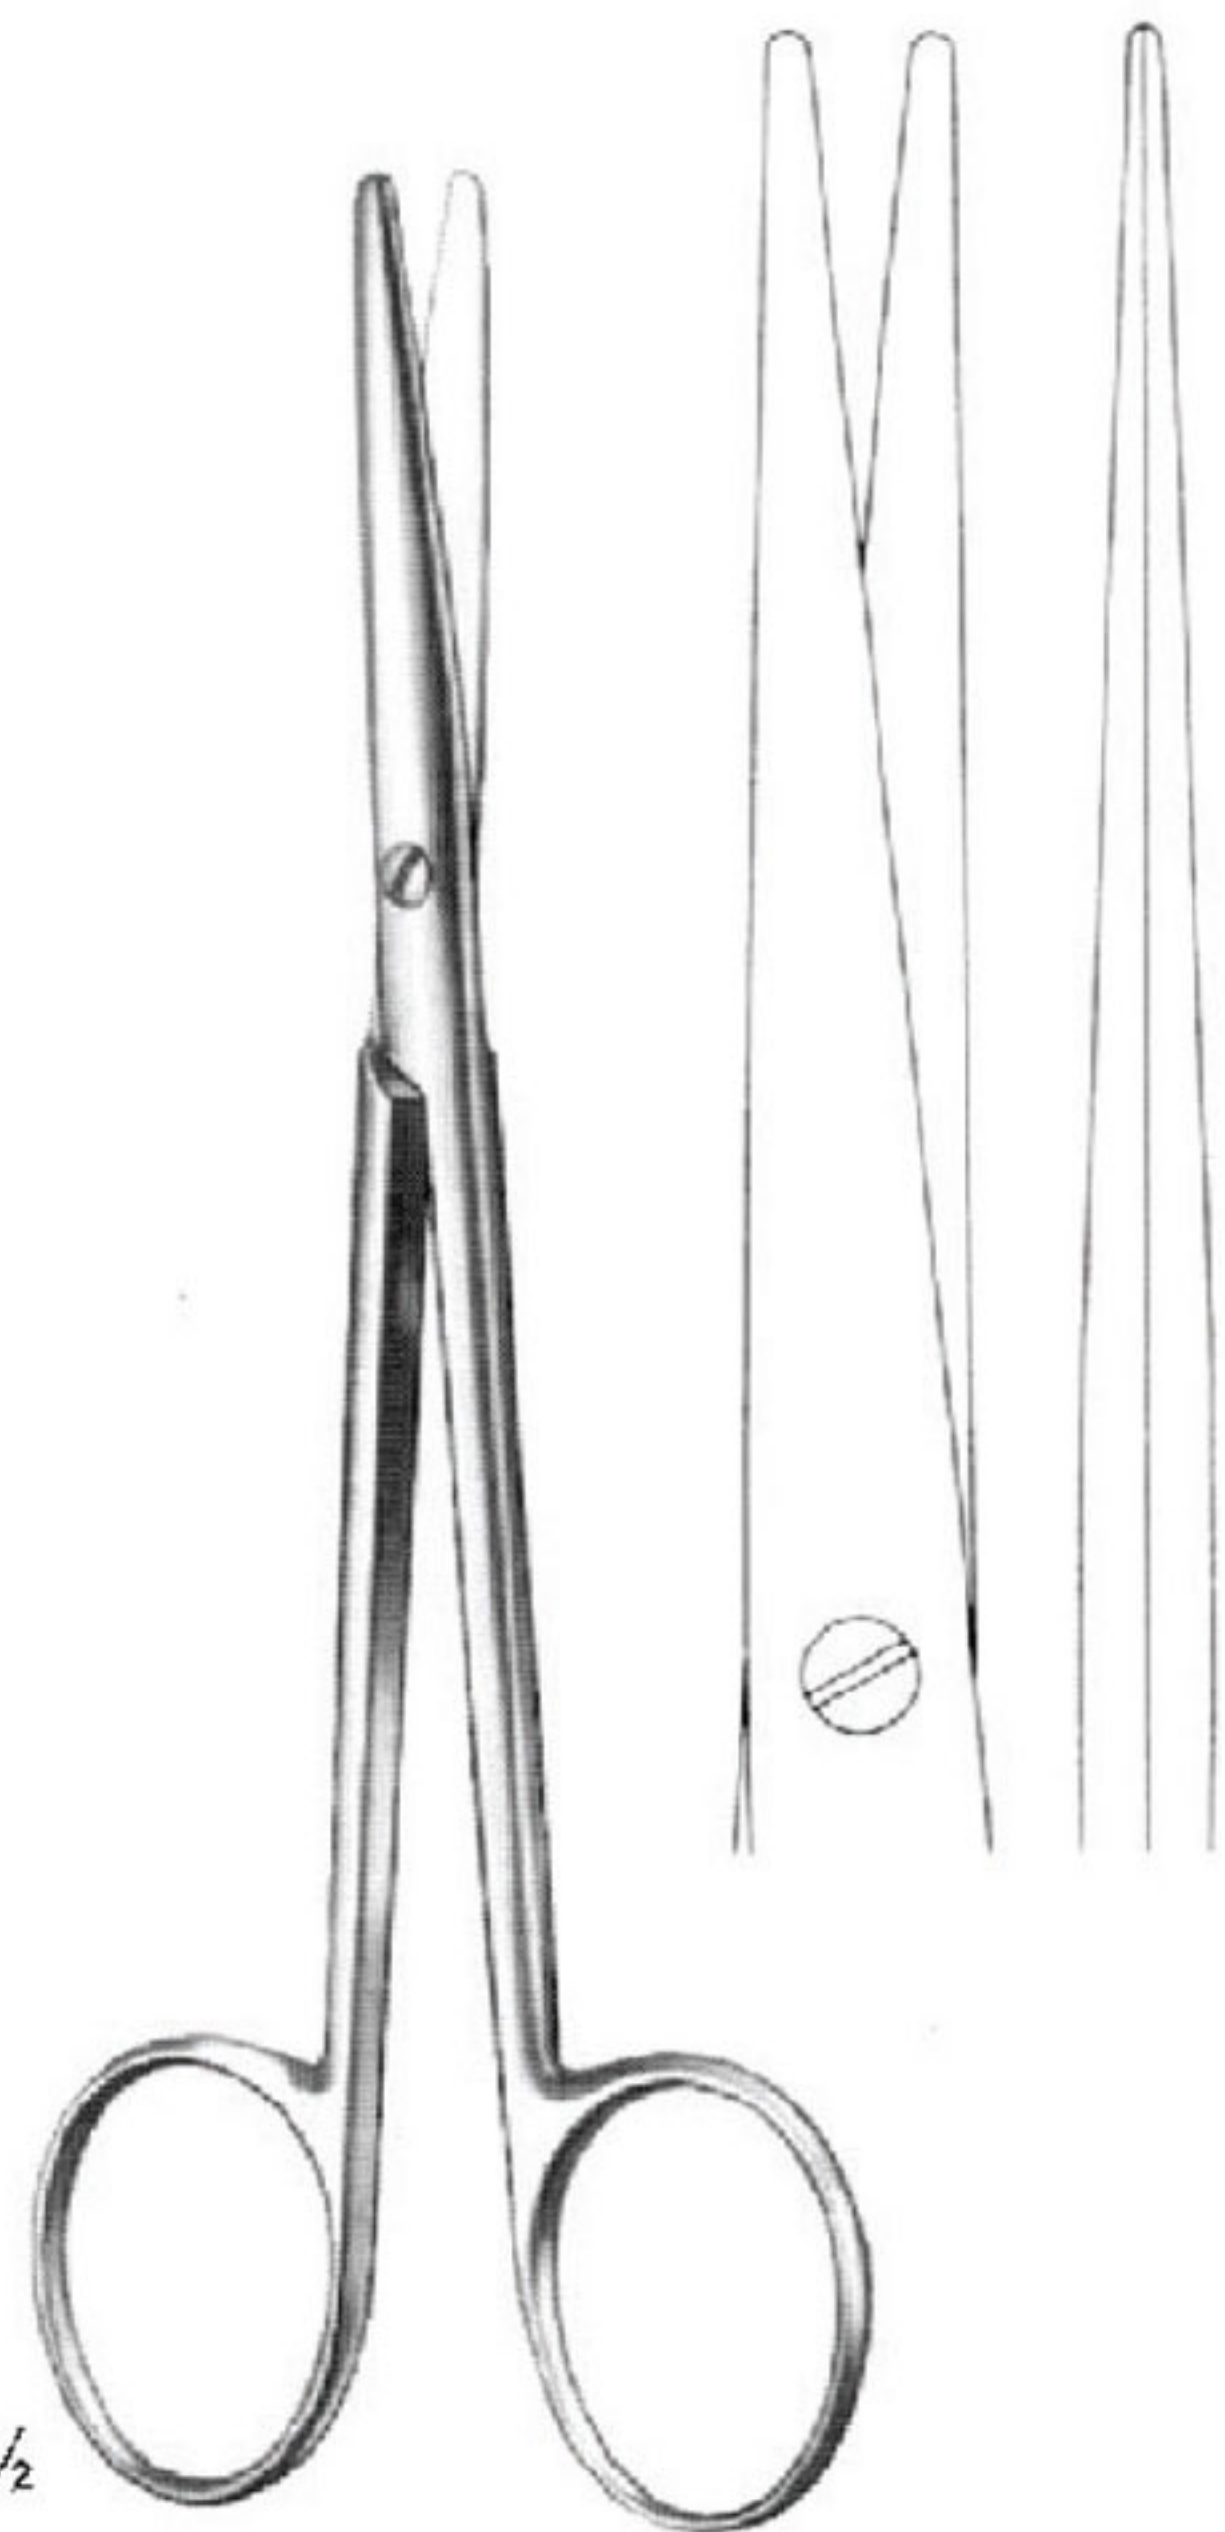

OI 04-1394-23 23 cm/9"
OI 04-1394-25 25 cm/9 7/8"
Straight

OI 04-1395-23
23 cm/9"
curved

SCISSORS

SIMS-SIEBOLD
 straight
 OI 04-1396-24
 24 cm/9 1/2"

SIMS-SIEBOLD
 S-Shaped
 OI 04-1397-24
 24 cm/9 1/2"

LEXER-FINO
 OI 04-1398-16
 16 cm/6 1/4"
 Straight