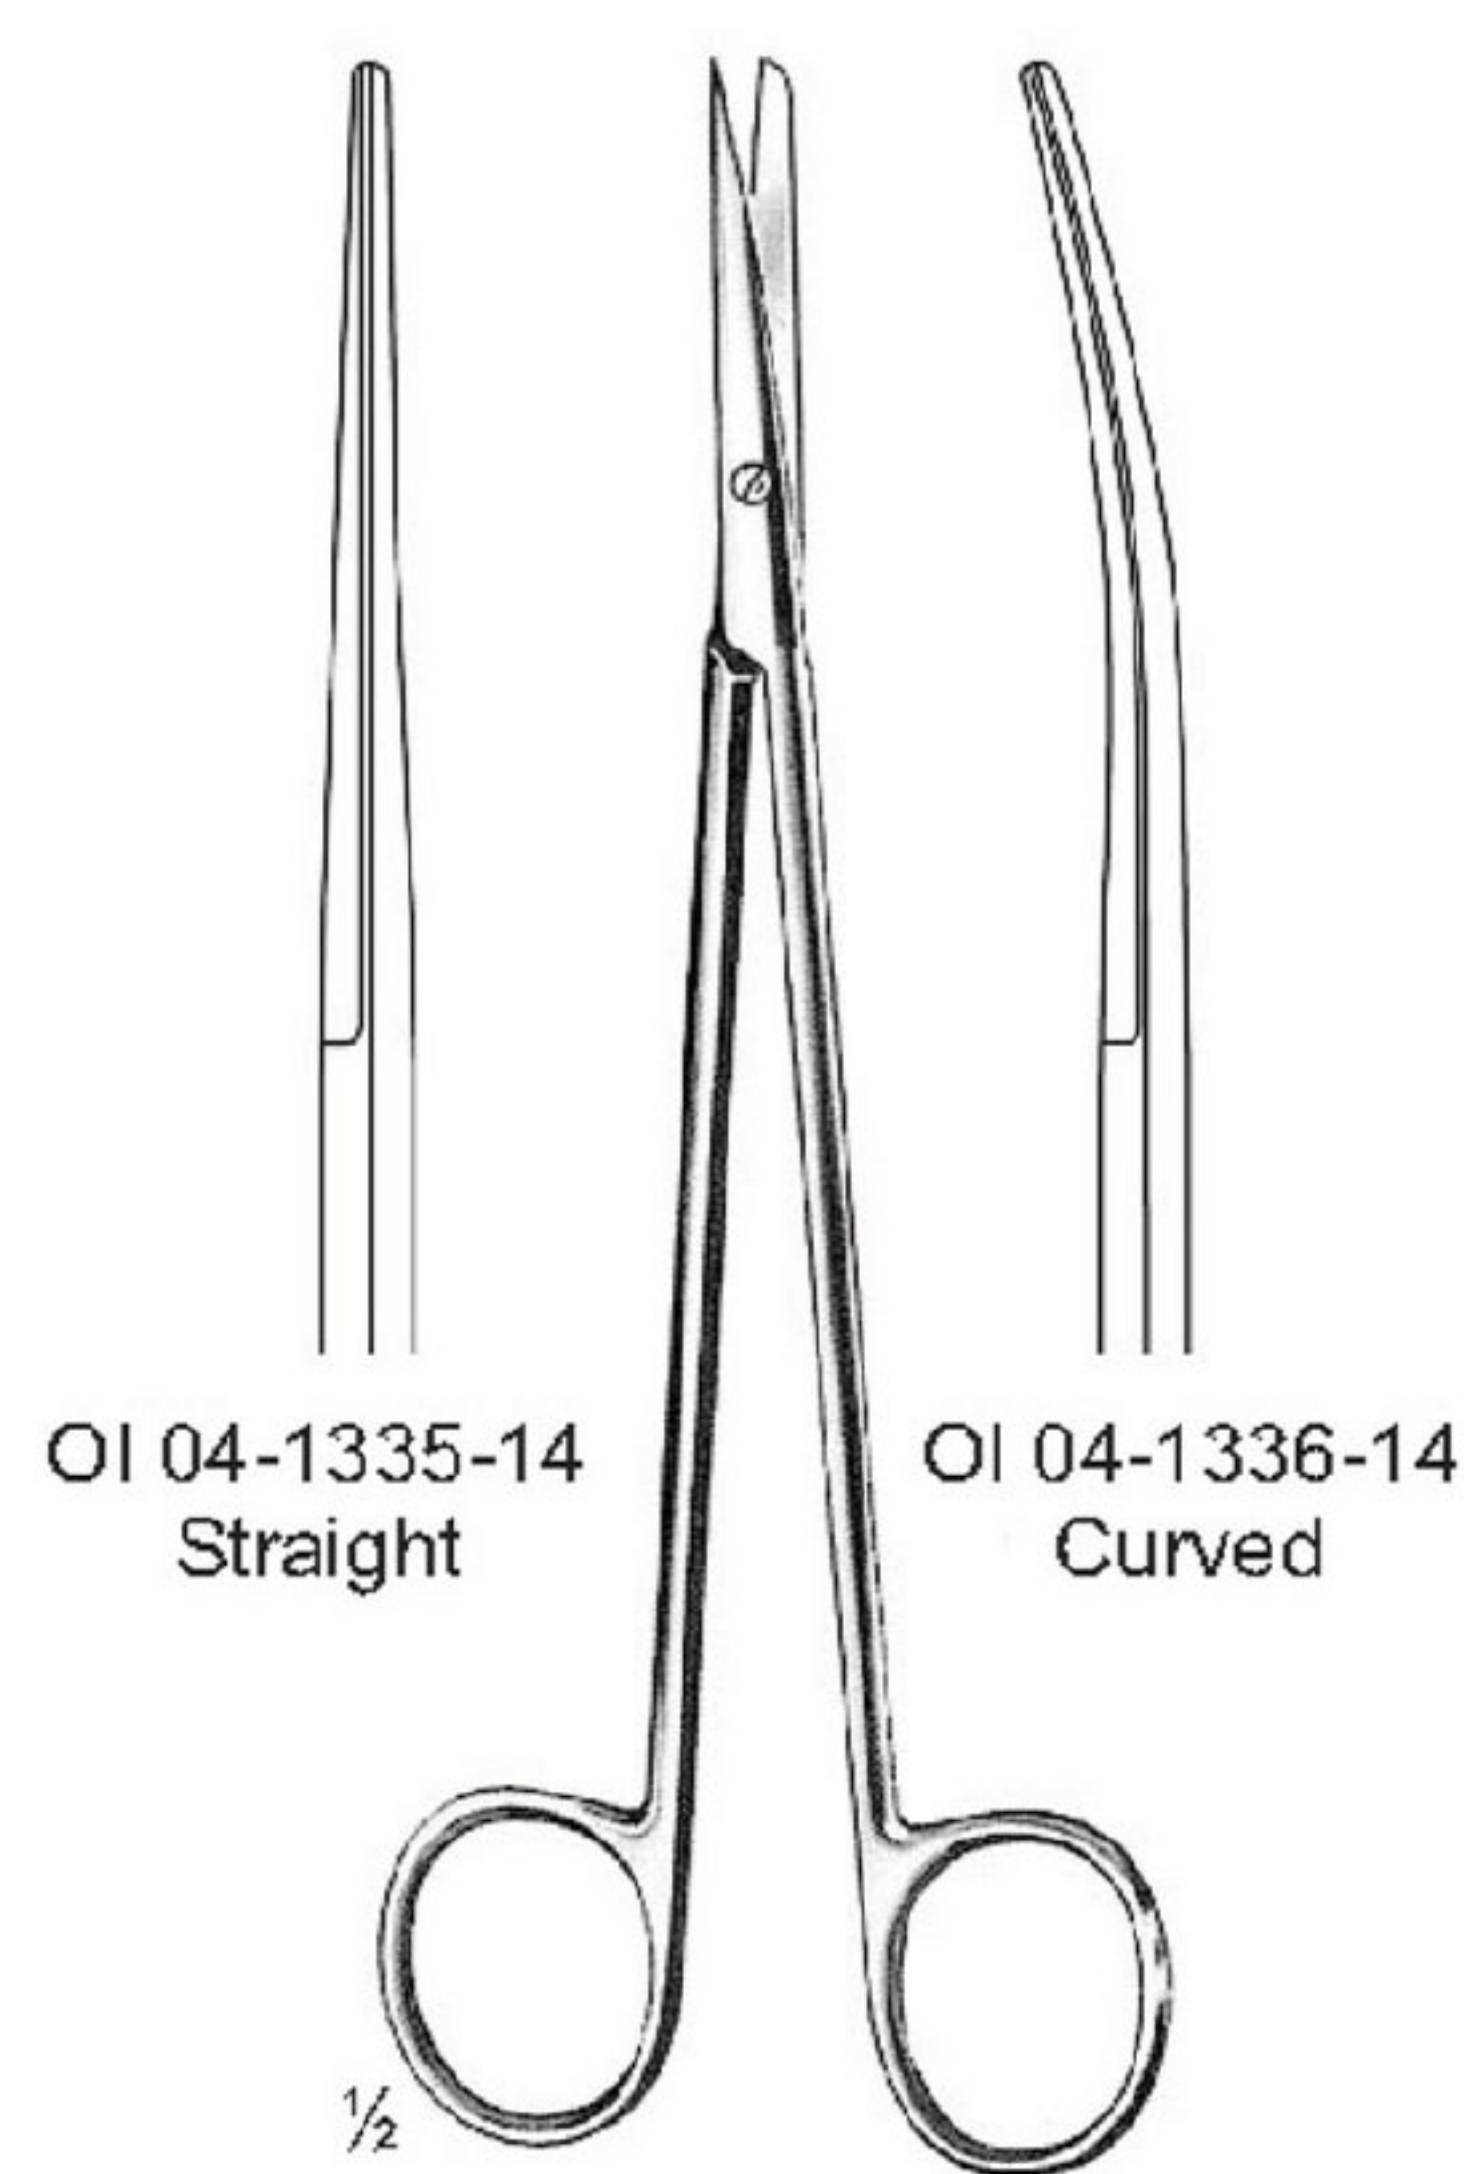

OI 04-1326-27
 Curved

OI 04-1327-16
 16 cm/6 1/4"
 OI 04-1327-18
 18 cm/7 1/8"
 Straight

KELLY

OI 04-1328-16
 16 cm/6 1/4"
 OI 04-1328-18
 18 cm/7 1/8"
 Curved

OI 04-1329-17
 Straight

DOYEN
 17.5 cm/6 7/8"

OI 04-1330-17
 Curved

METZENBAUM BABY
 OI 04-1331-11
 11.5 cm/4 1/2"
 Straight

OI 04-1332-11
 Curved

OI 04-1333-14
 Straight

OI 04-1334-14
 Curved

METZENBAUM
 14.5 cm/5 3/4"
 blunt/blunt

OI 04-1335-14
 Straight