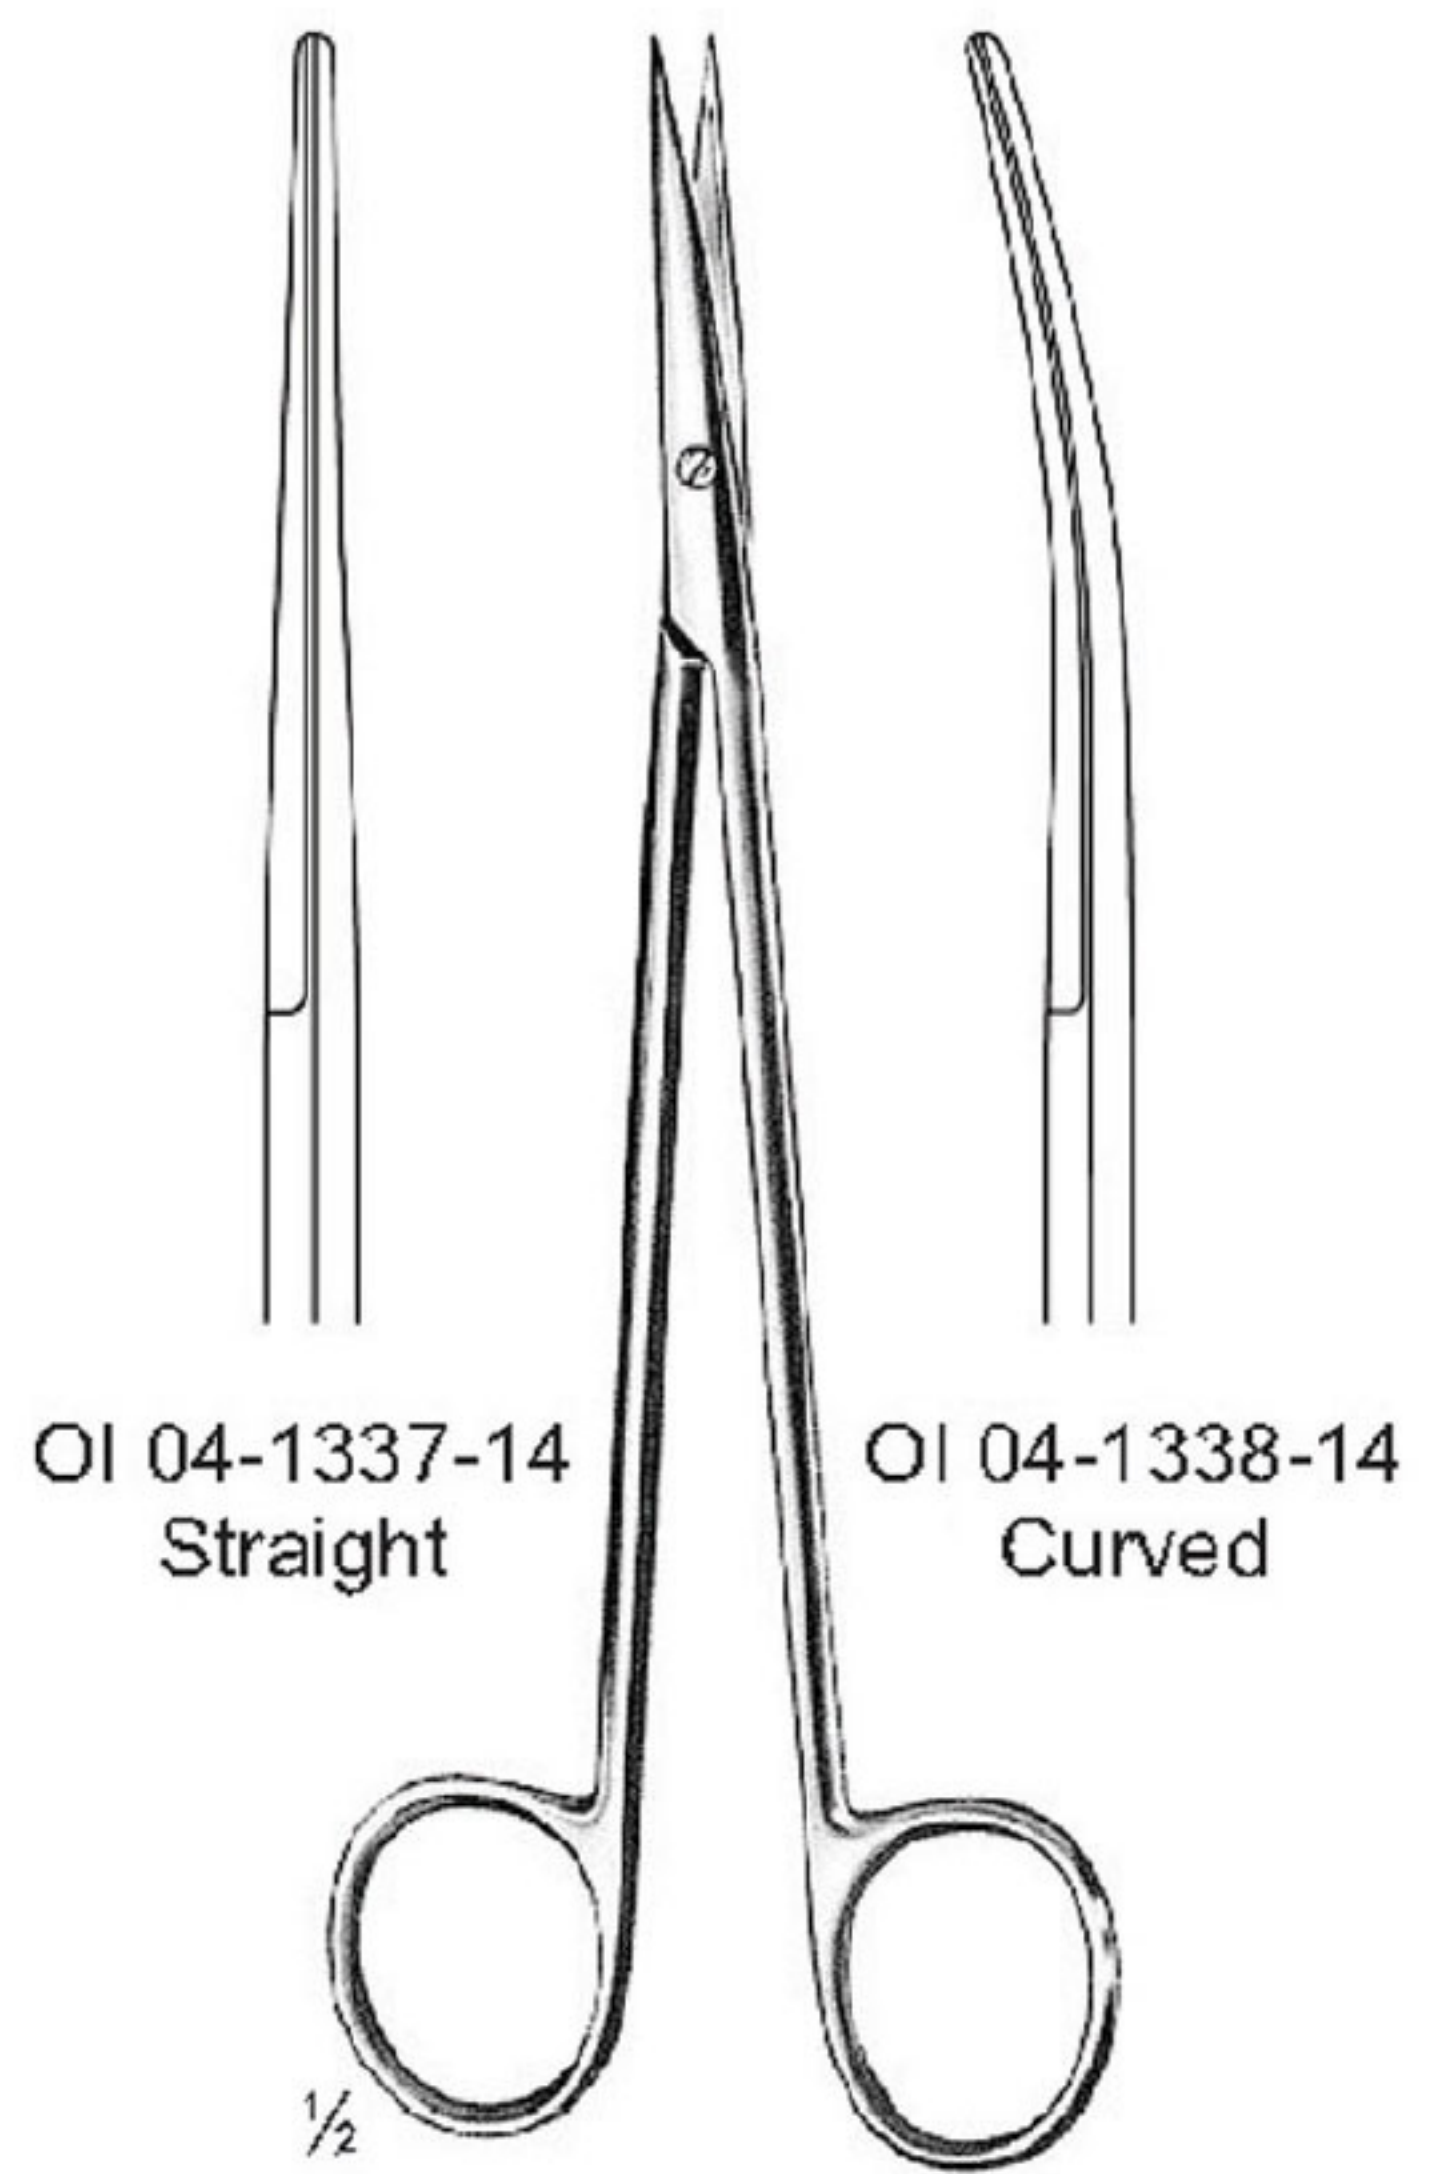

OI 04-1336-14
Curved

OI 04-1337-14
Straight

OI 04-1338-14
Curved

METZENBAUM
14.5 cm/5 3/4"
sharp/sharp