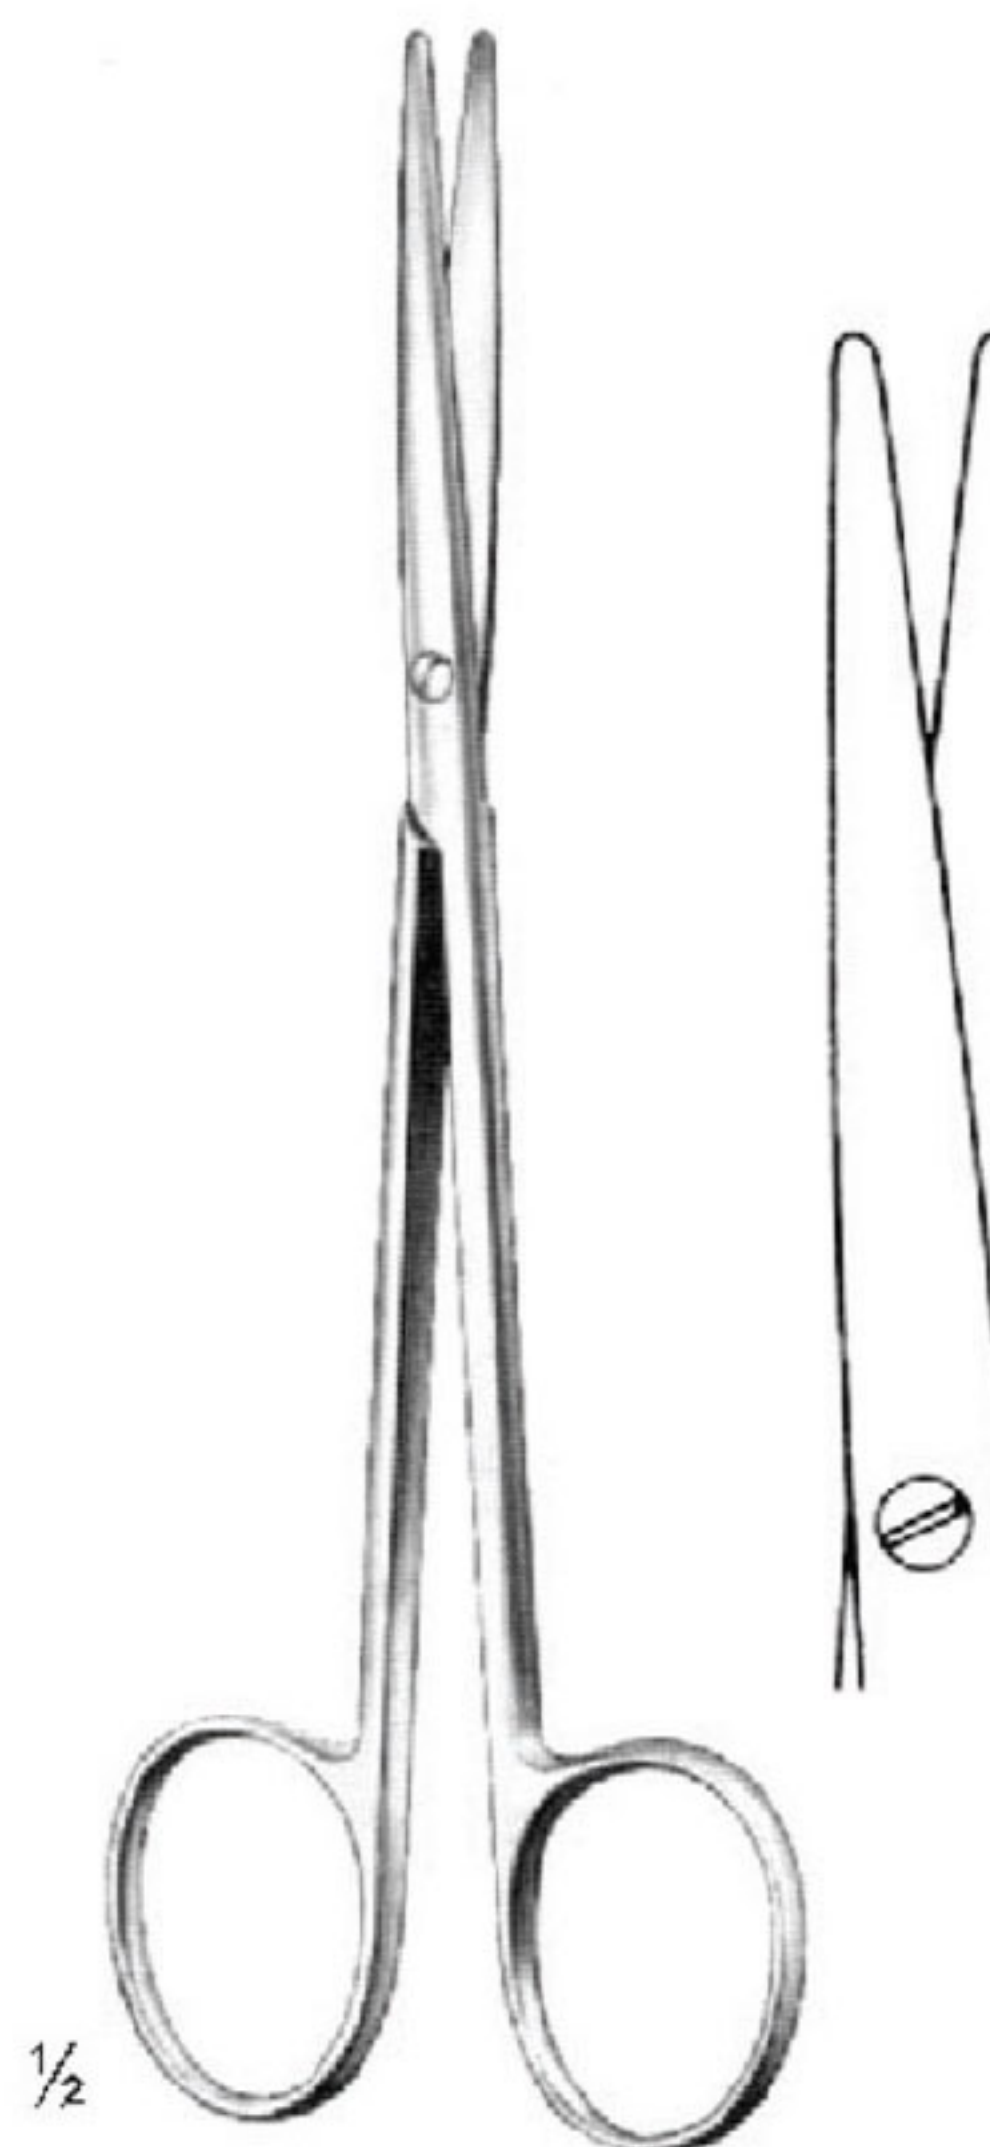

METZENBAUM-FINO
OI 04-1400-14
14.5 cm/5 3/4"
Straight
Blunt/Blunt