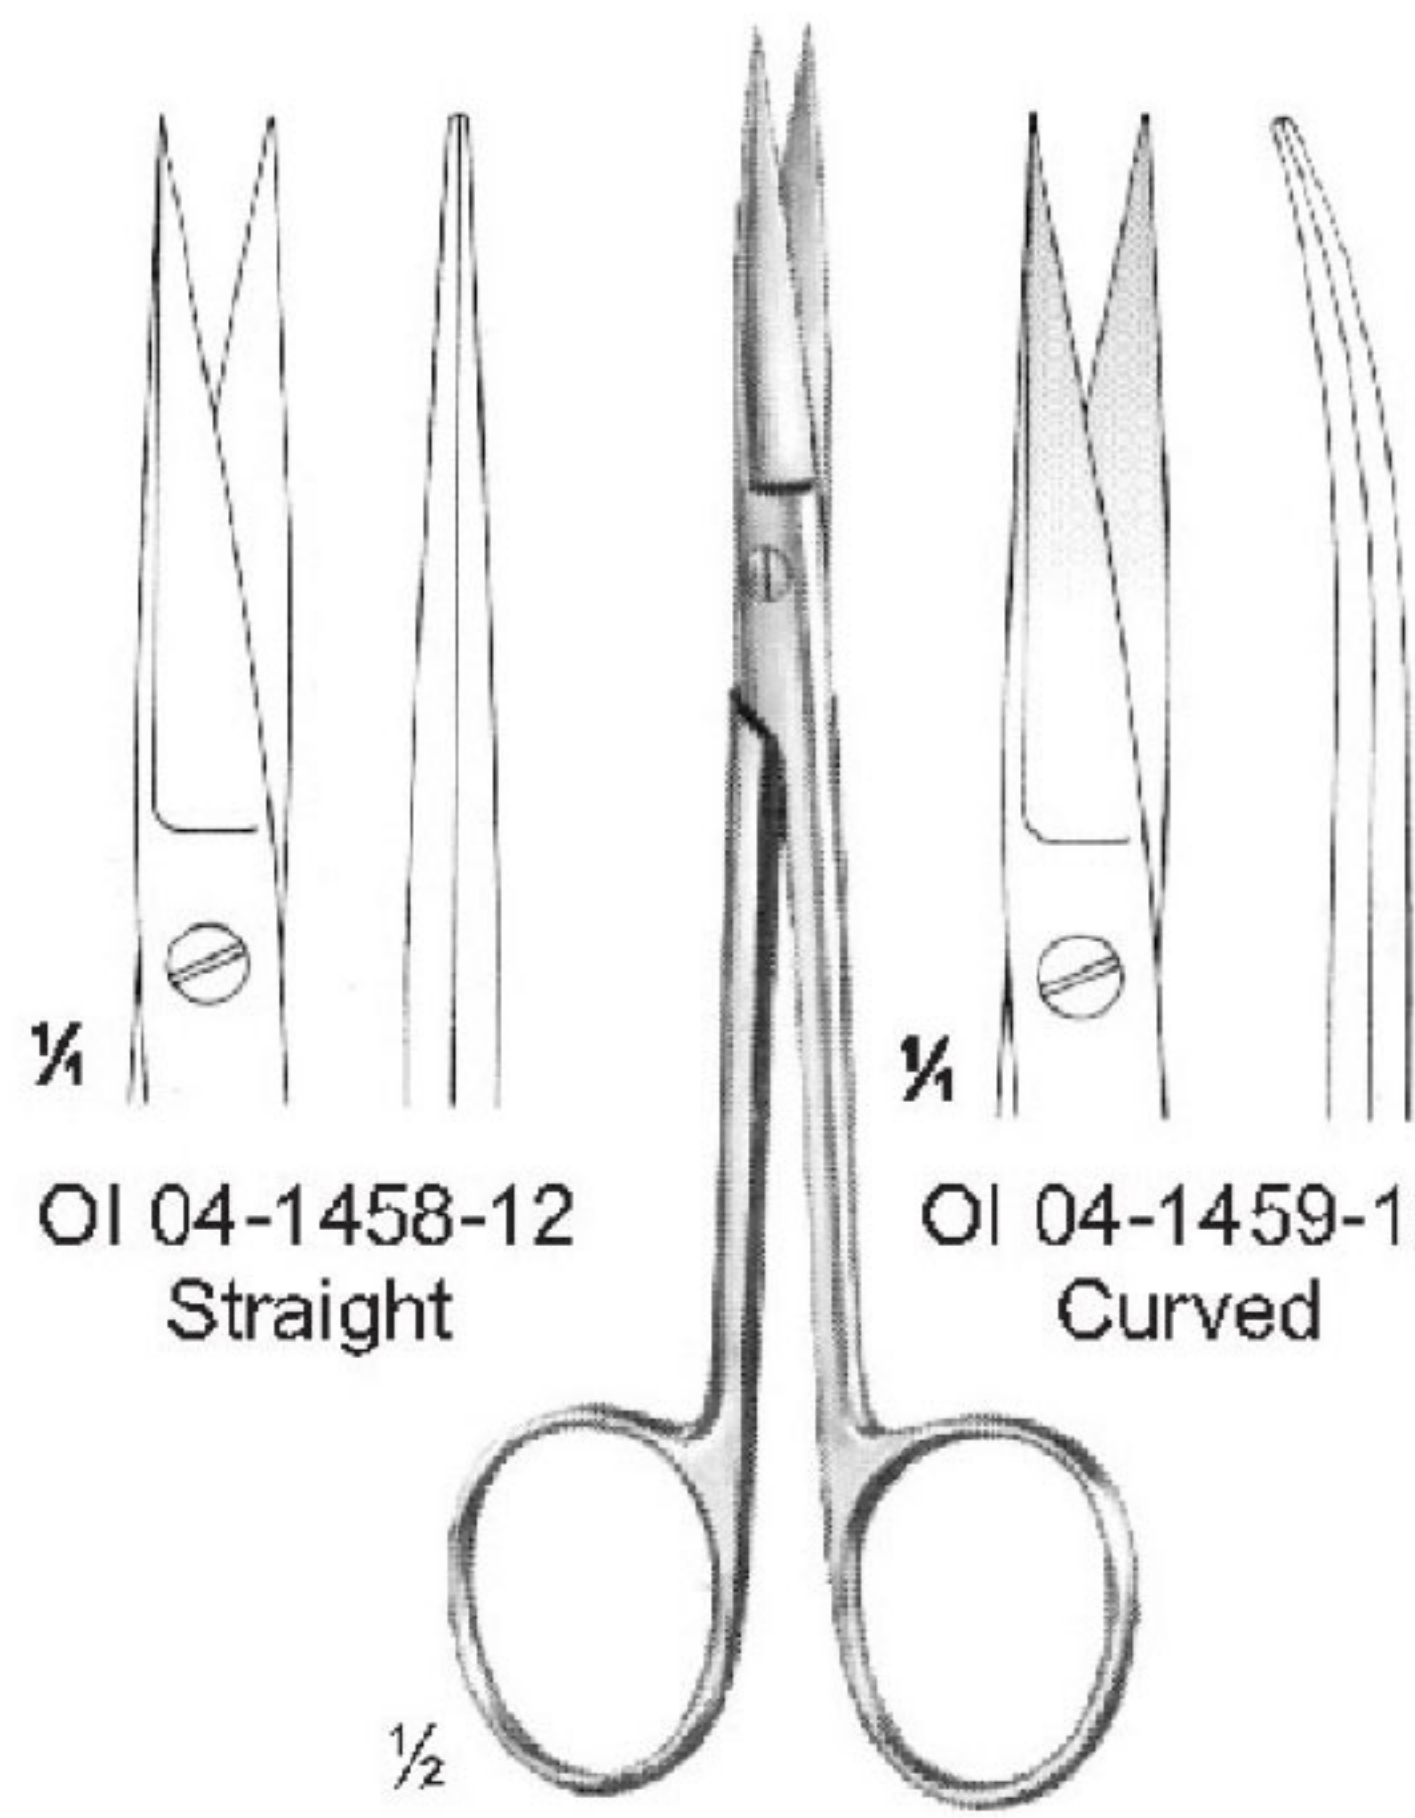

OI 04-1434-10
10 cm/3 7/8"
saw edge

BEEBEE
10.5 cm/4 1/8"

OI 04-1441-12
12 cm/4 3/4"
saw edge

OI 04-1442-10
10.5 cm/4 1/8"
saw edge

OI 04-1443-15
15.5 cm/6 1/8"
saw edge

HARVEY
OI 04-1444-12
12.5 cm/4 7/8"

OI 04-1450-13
 Curved

OI 04-1451-13
 Straight

OI 04-1452-13
 Curved

Toothed Blades

QUINBY
OI 04-1453-12
12.5 cm/4 1/8"

NEUMANN
OI 04-1454-12
12 cm/4 3/4"

OI 04-1455-08
8 cm/3 1/4"
delicate

LOCKLIN
OI 04-1456-16
16 cm/6 1/4"

LOCKLIN
OI 04-1457-16
16 cm/6 1/4"

OI 04-1458-12
Straight

WAGNER
12 cm/4 3/4"

OI 04-1460-12
Straight

WAGNER
12 cm/4 3/4"
Saw edge

Straight

- OI 04-1462-14 14.5 cm/5 3/4"
- OI 04-1462-15 15.5 cm/6 1/8"
- OI 04-1462-17 17.5 cm/6 7/8"
- OI 04-1462-18 18.0 cm/7 1/8"