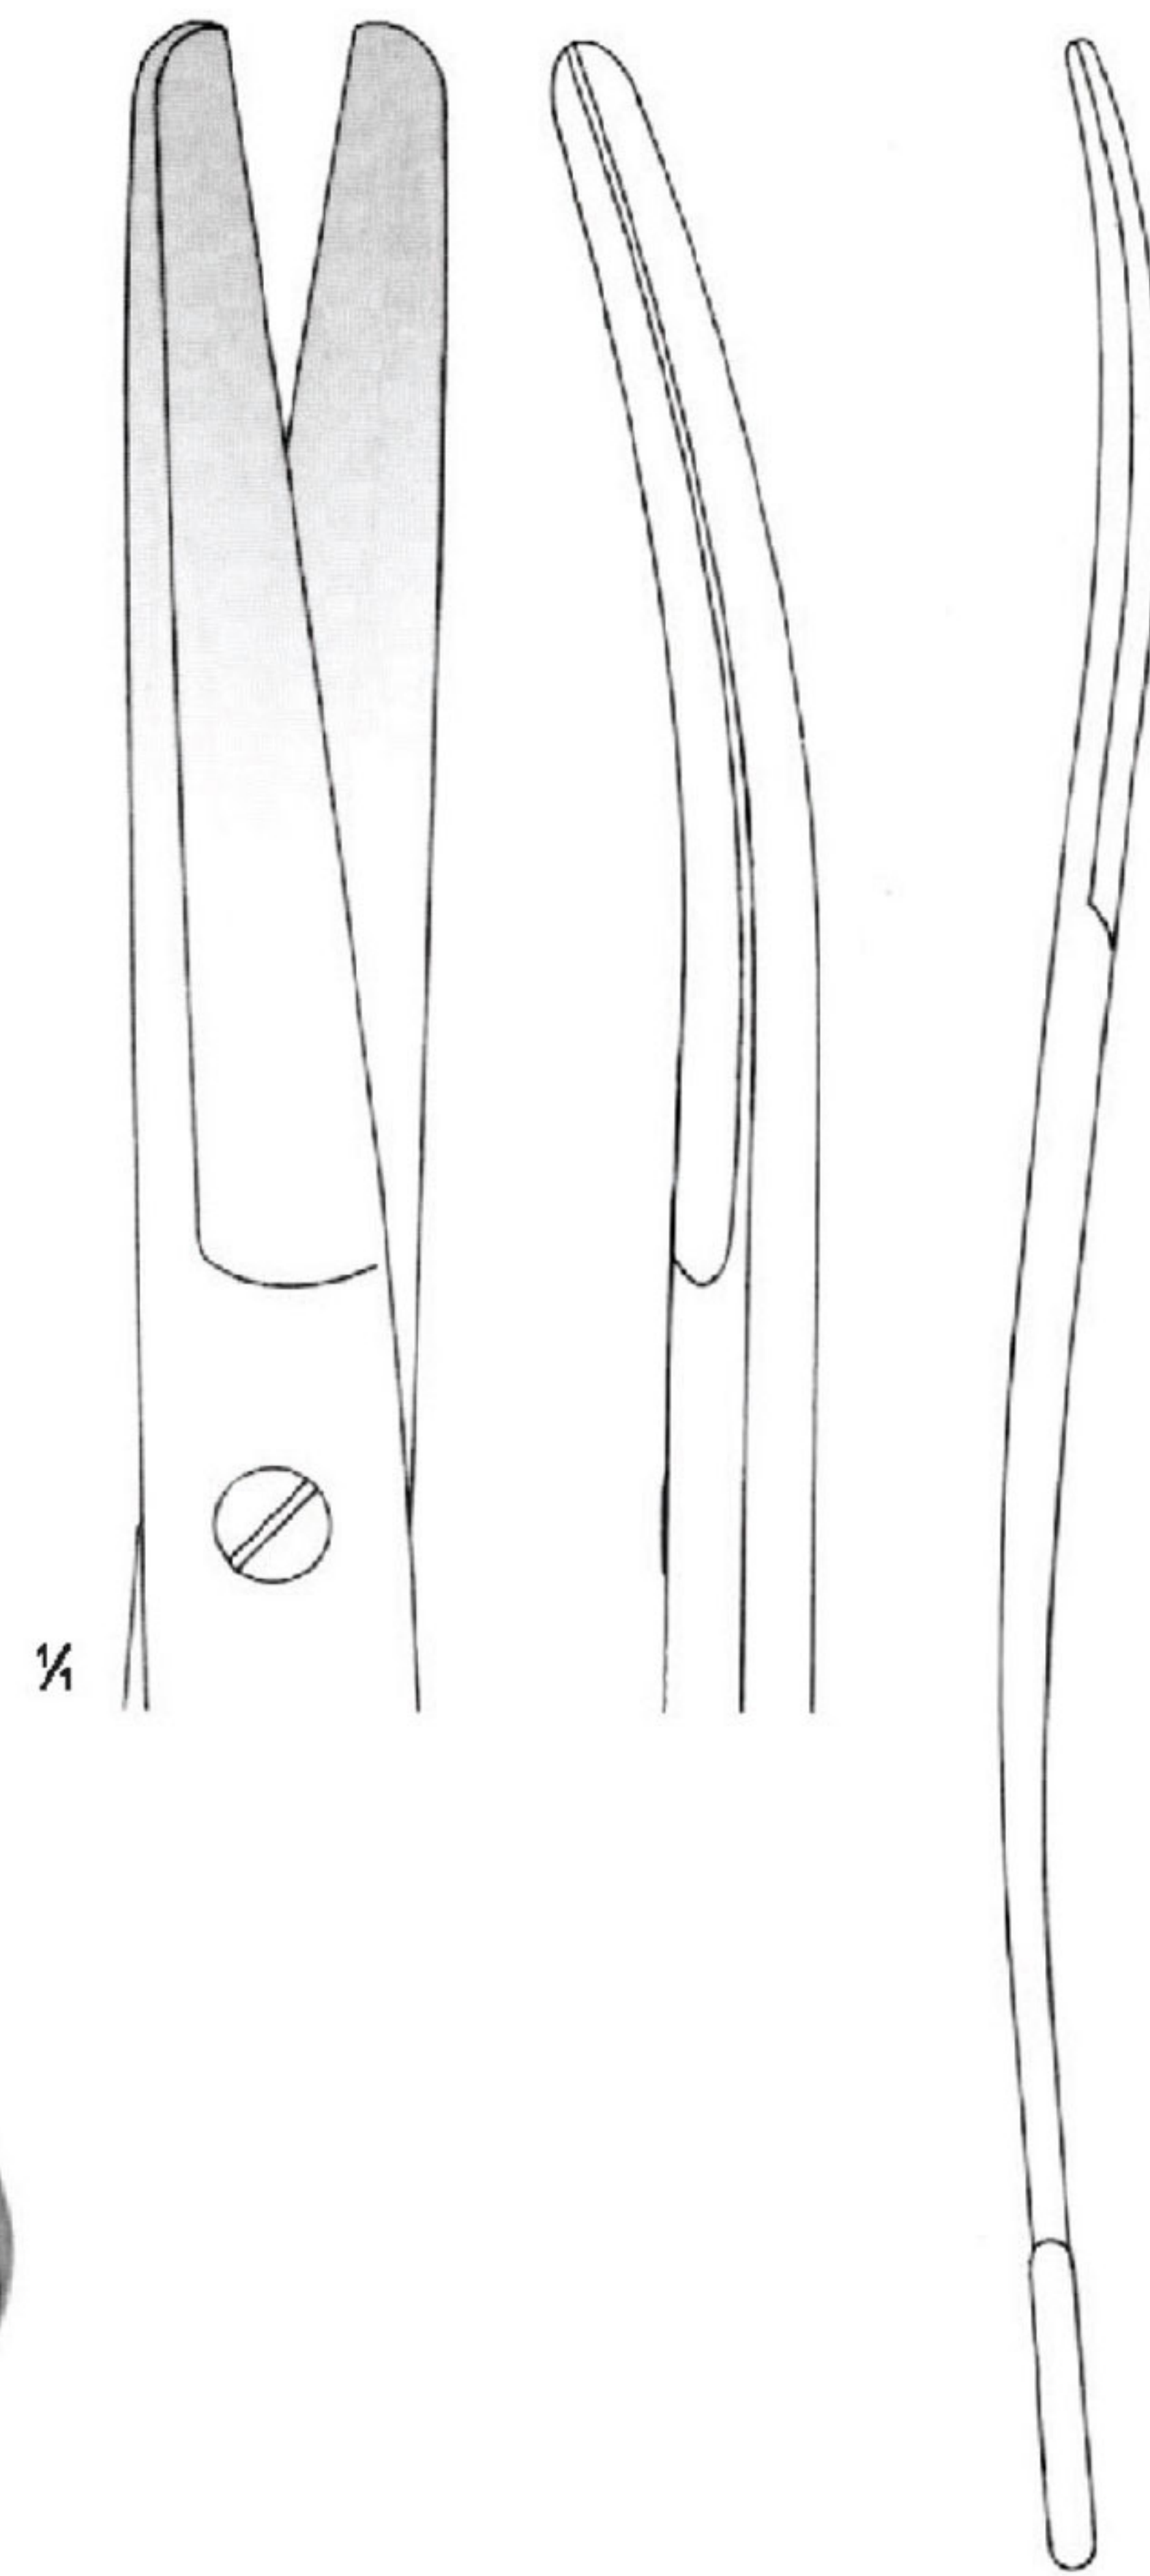

OI 04-1394-23 23 cm/9"
OI 04-1394-25 25 cm/9 7/8"
Straight

OI 04-1395-23
23 cm/9"
curved

SCISSORS

SIMS-SIEBOLD
 straight
 OI 04-1396-24
 24 cm/9 1/2"

SIMS-SIEBOLD
 S-Shaped
 OI 04-1397-24
 24 cm/9 1/2"

LEXER-FINO
 OI 04-1398-16
 16 cm/6 1/4"
 Straight