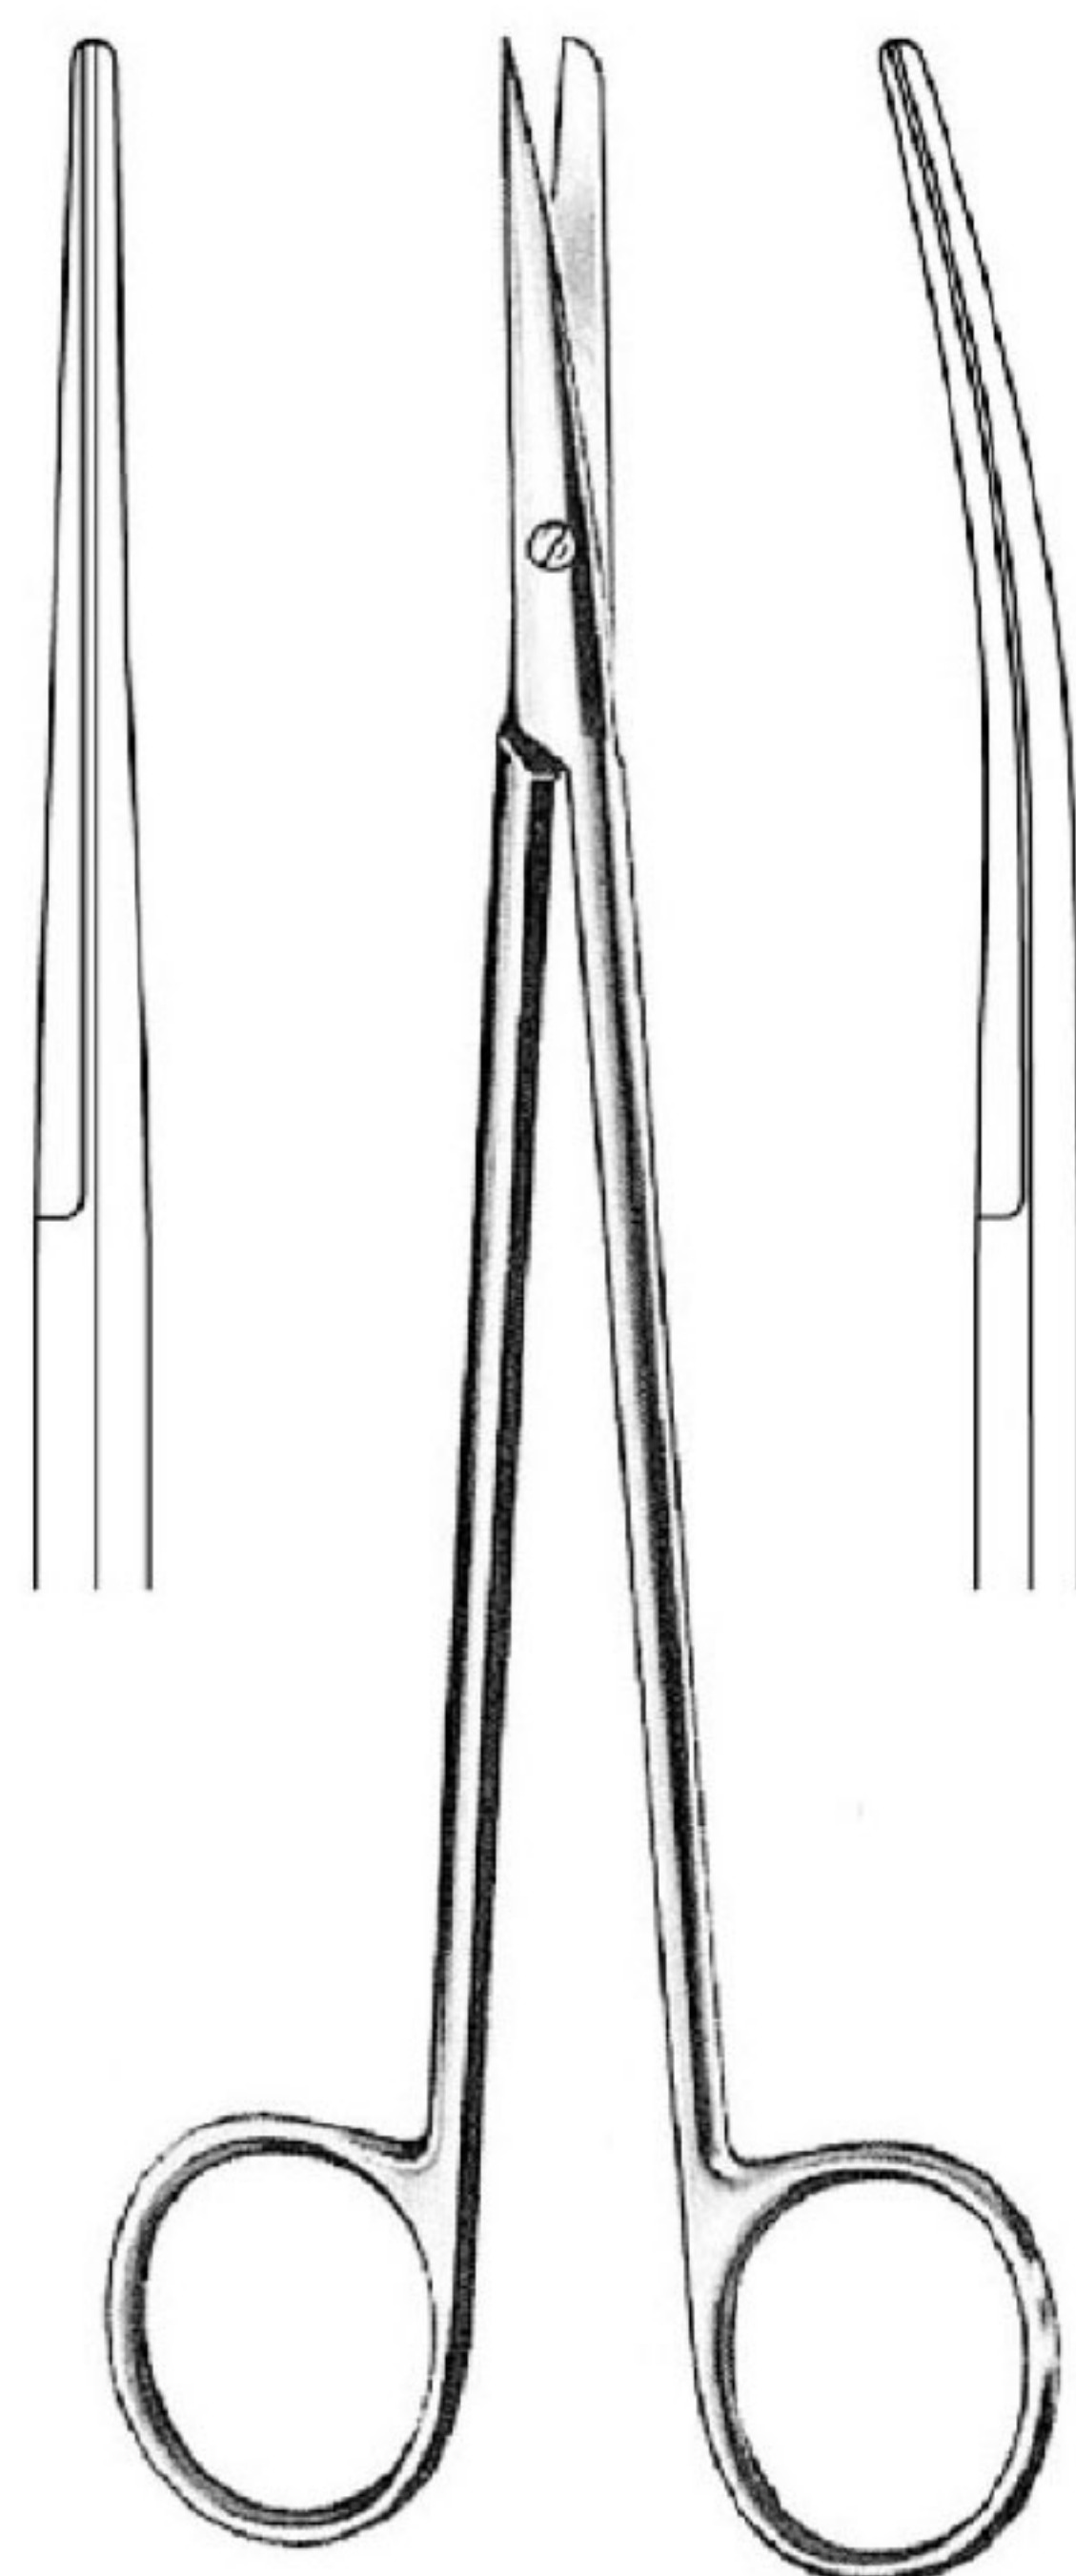

METZENBAUM-NELSON
sharp/blunt