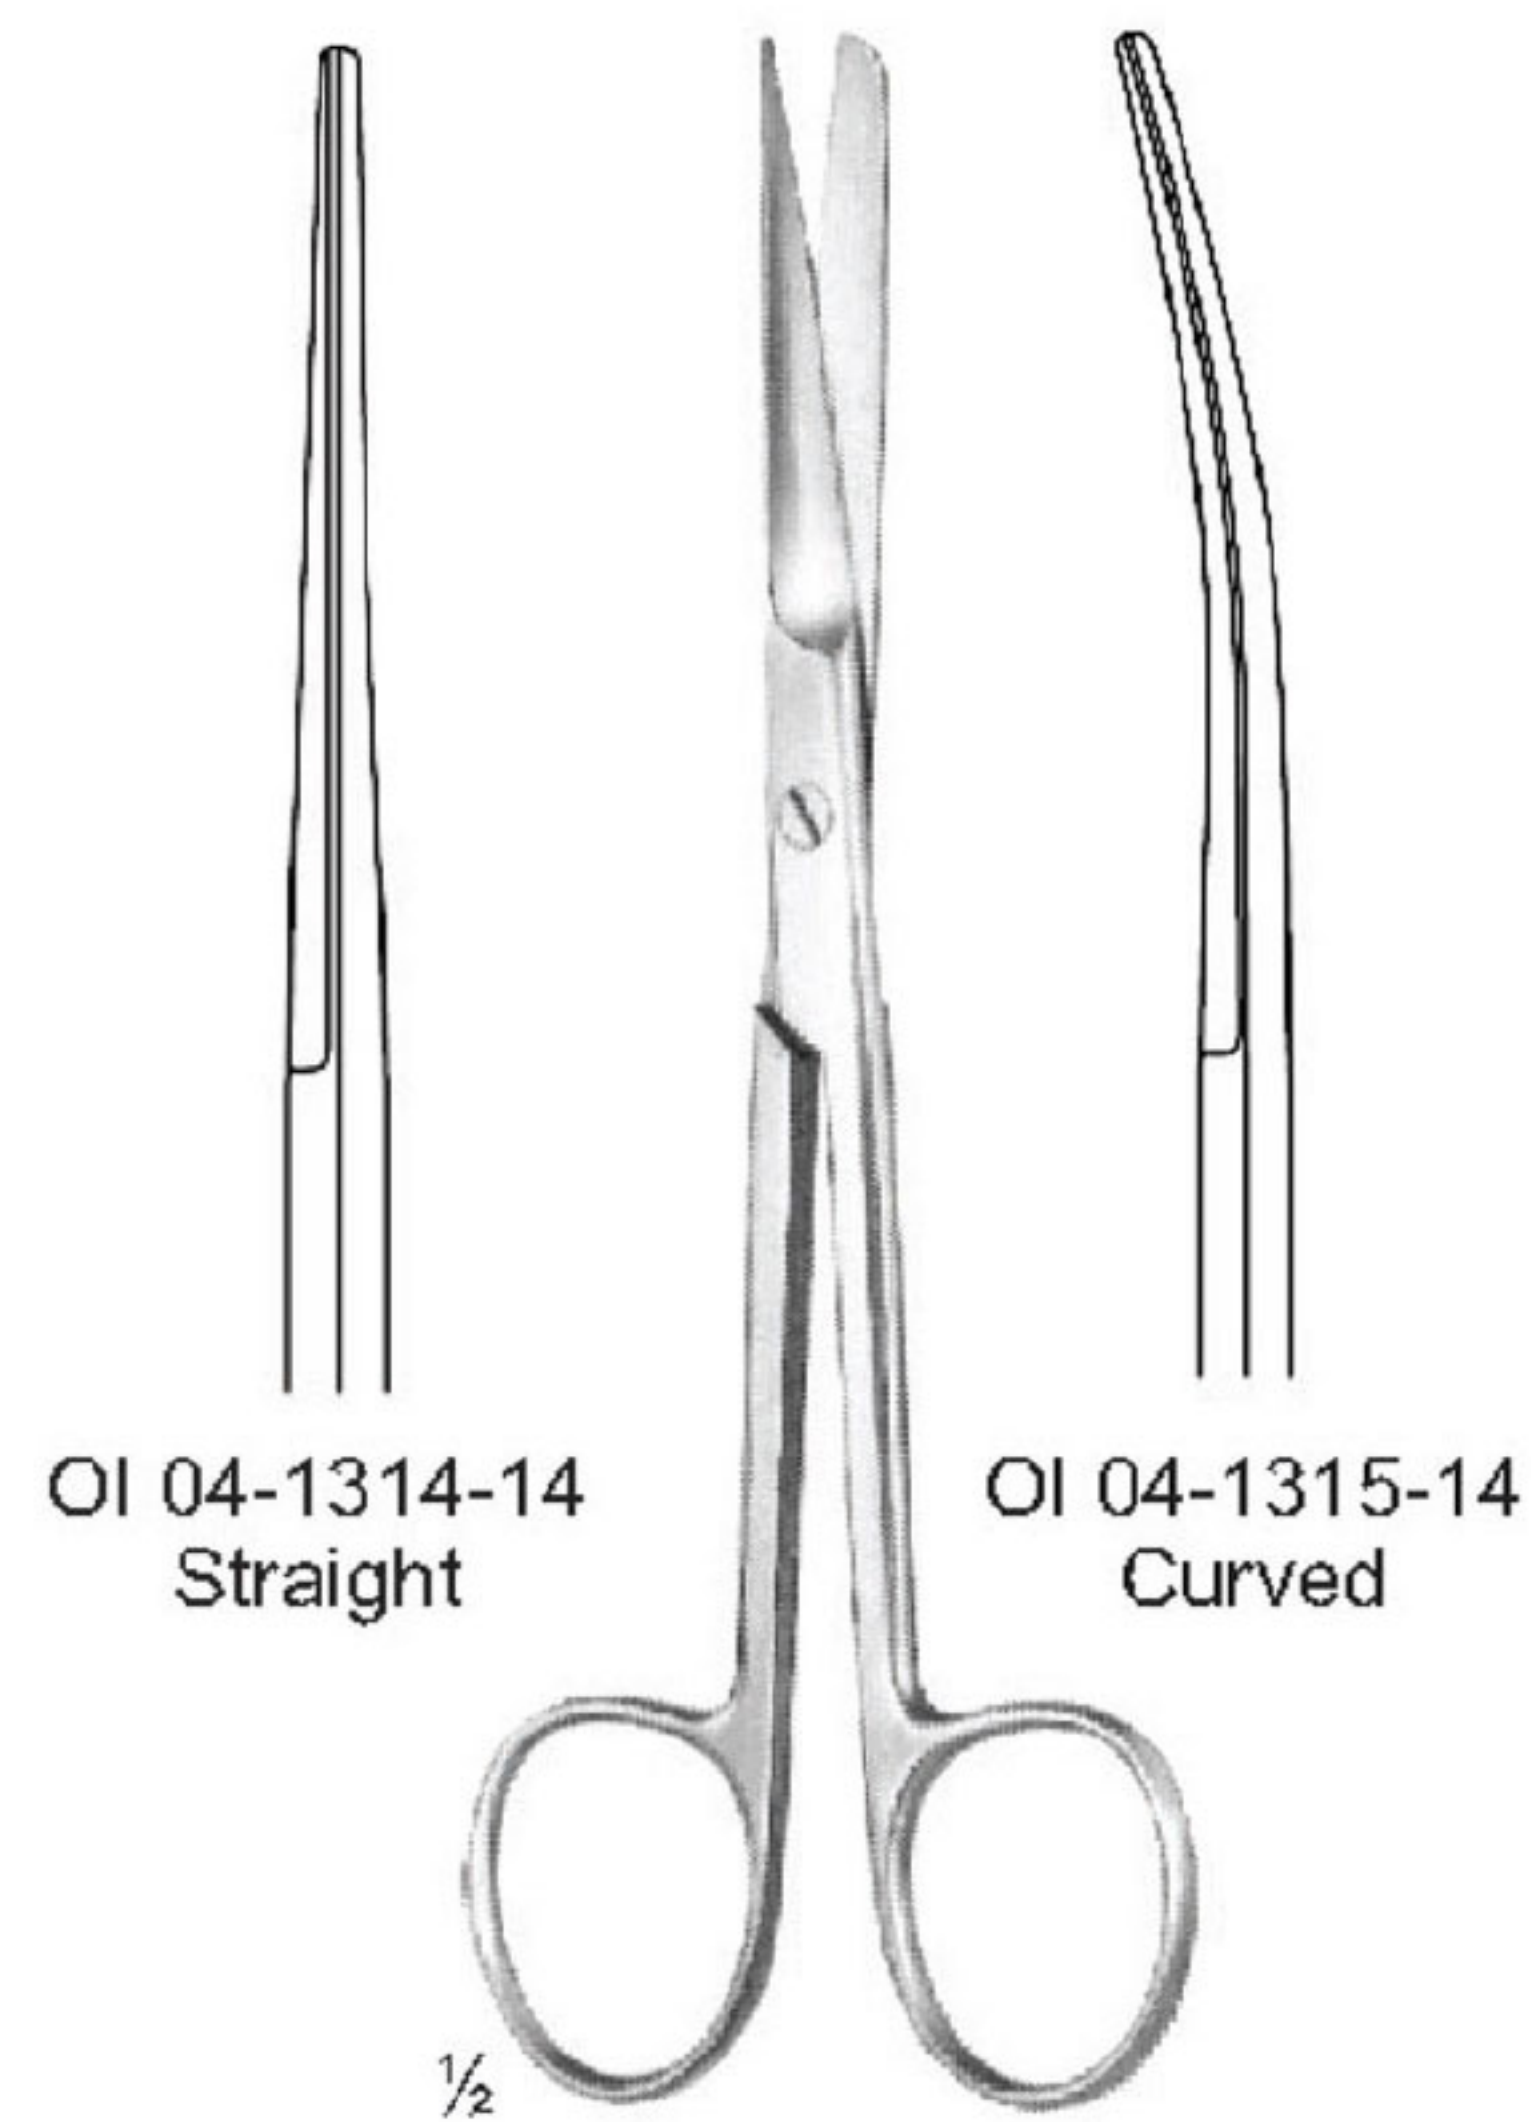

OI 04-1314-14 Straight
OI 04-1315-14 Curved
DEAVER
14 cm/5 1/2"