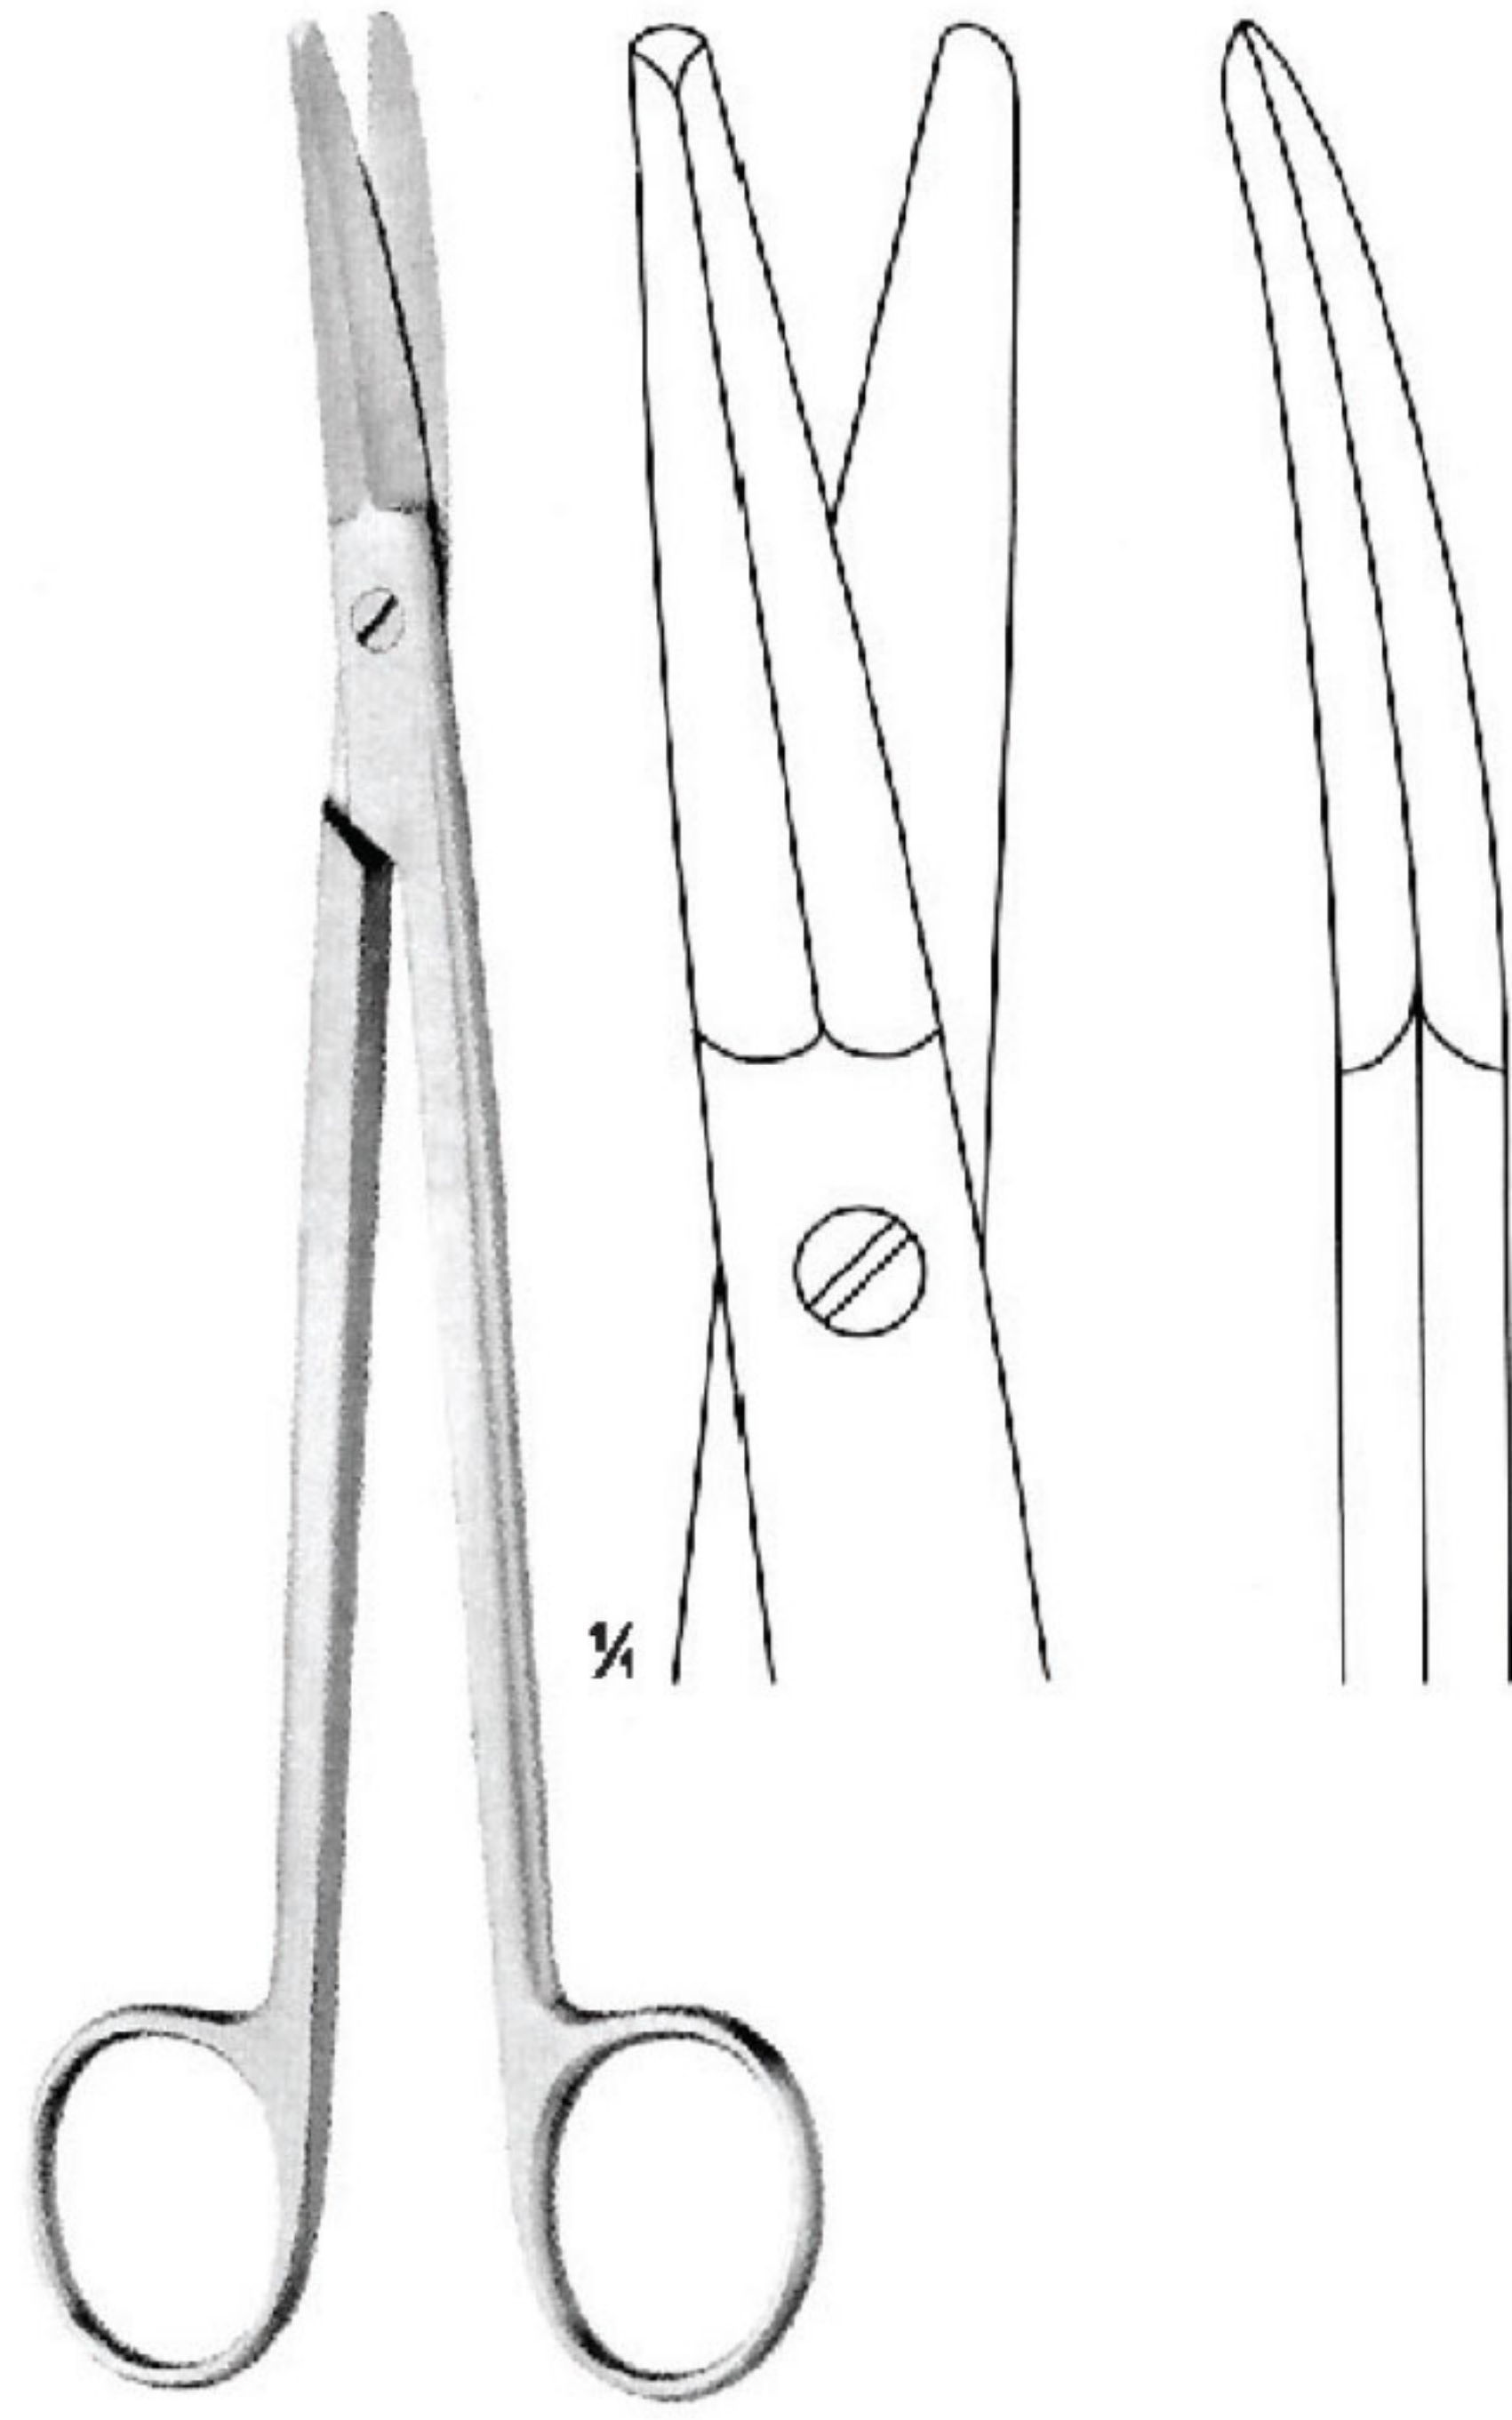

BOETTCHER
OI 04-1376-18
18 cm/7 1/8"