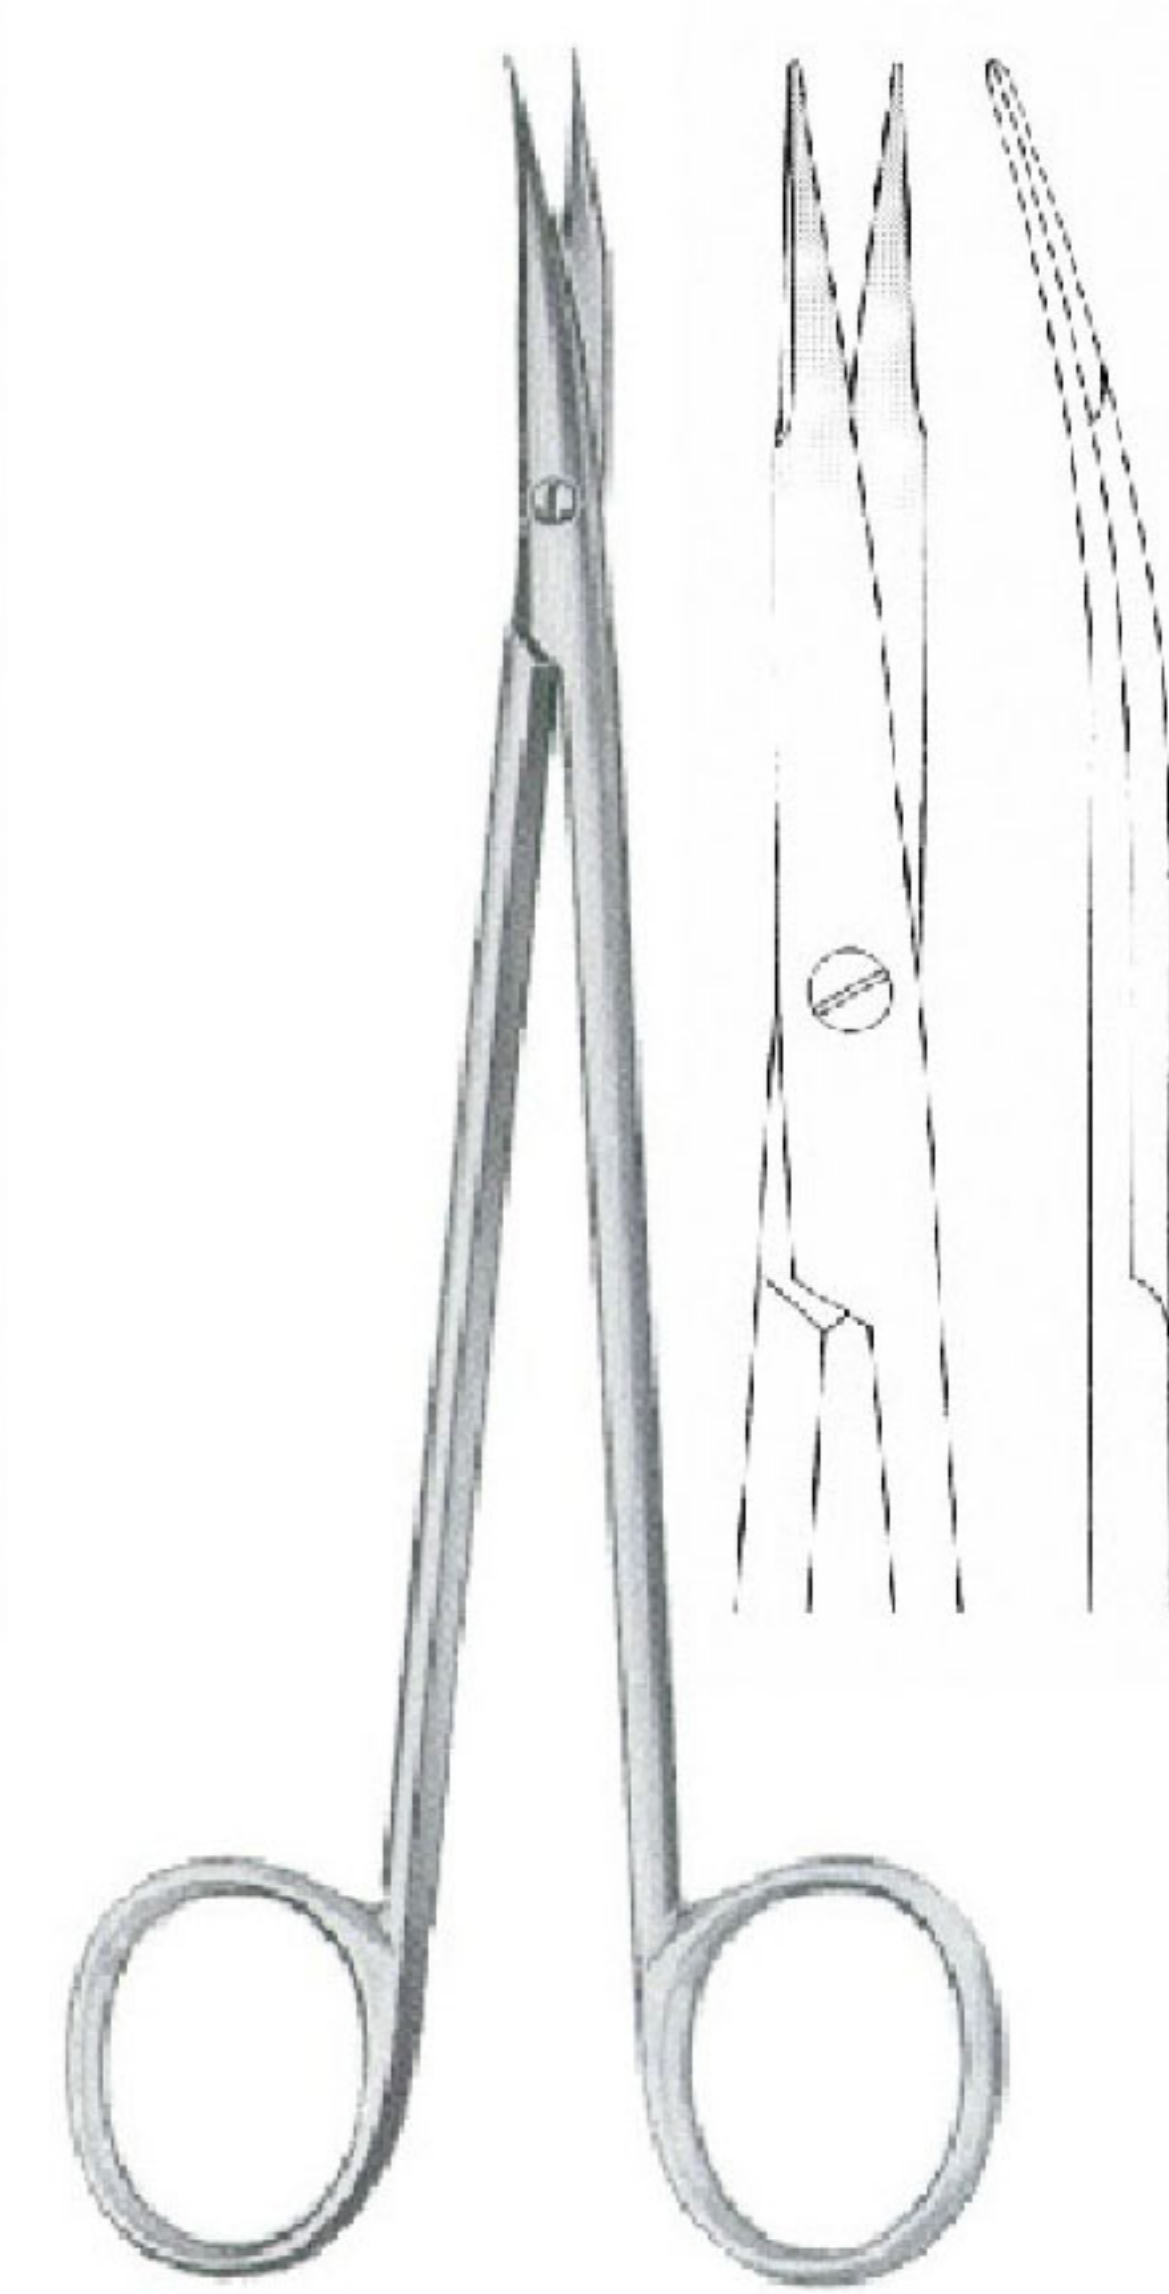

LOCKLIN
OI 04-1457-16
16 cm/6 1/4"

OI 04-1458-12
Straight

WAGNER
12 cm/4 3/4"

OI 04-1460-12
Straight

WAGNER
12 cm/4 3/4"
Saw edge

Straight

- OI 04-1462-14 14.5 cm/5 3/4"
- OI 04-1462-15 15.5 cm/6 1/8"
- OI 04-1462-17 17.5 cm/6 7/8"
- OI 04-1462-18 18.0 cm/7 1/8"