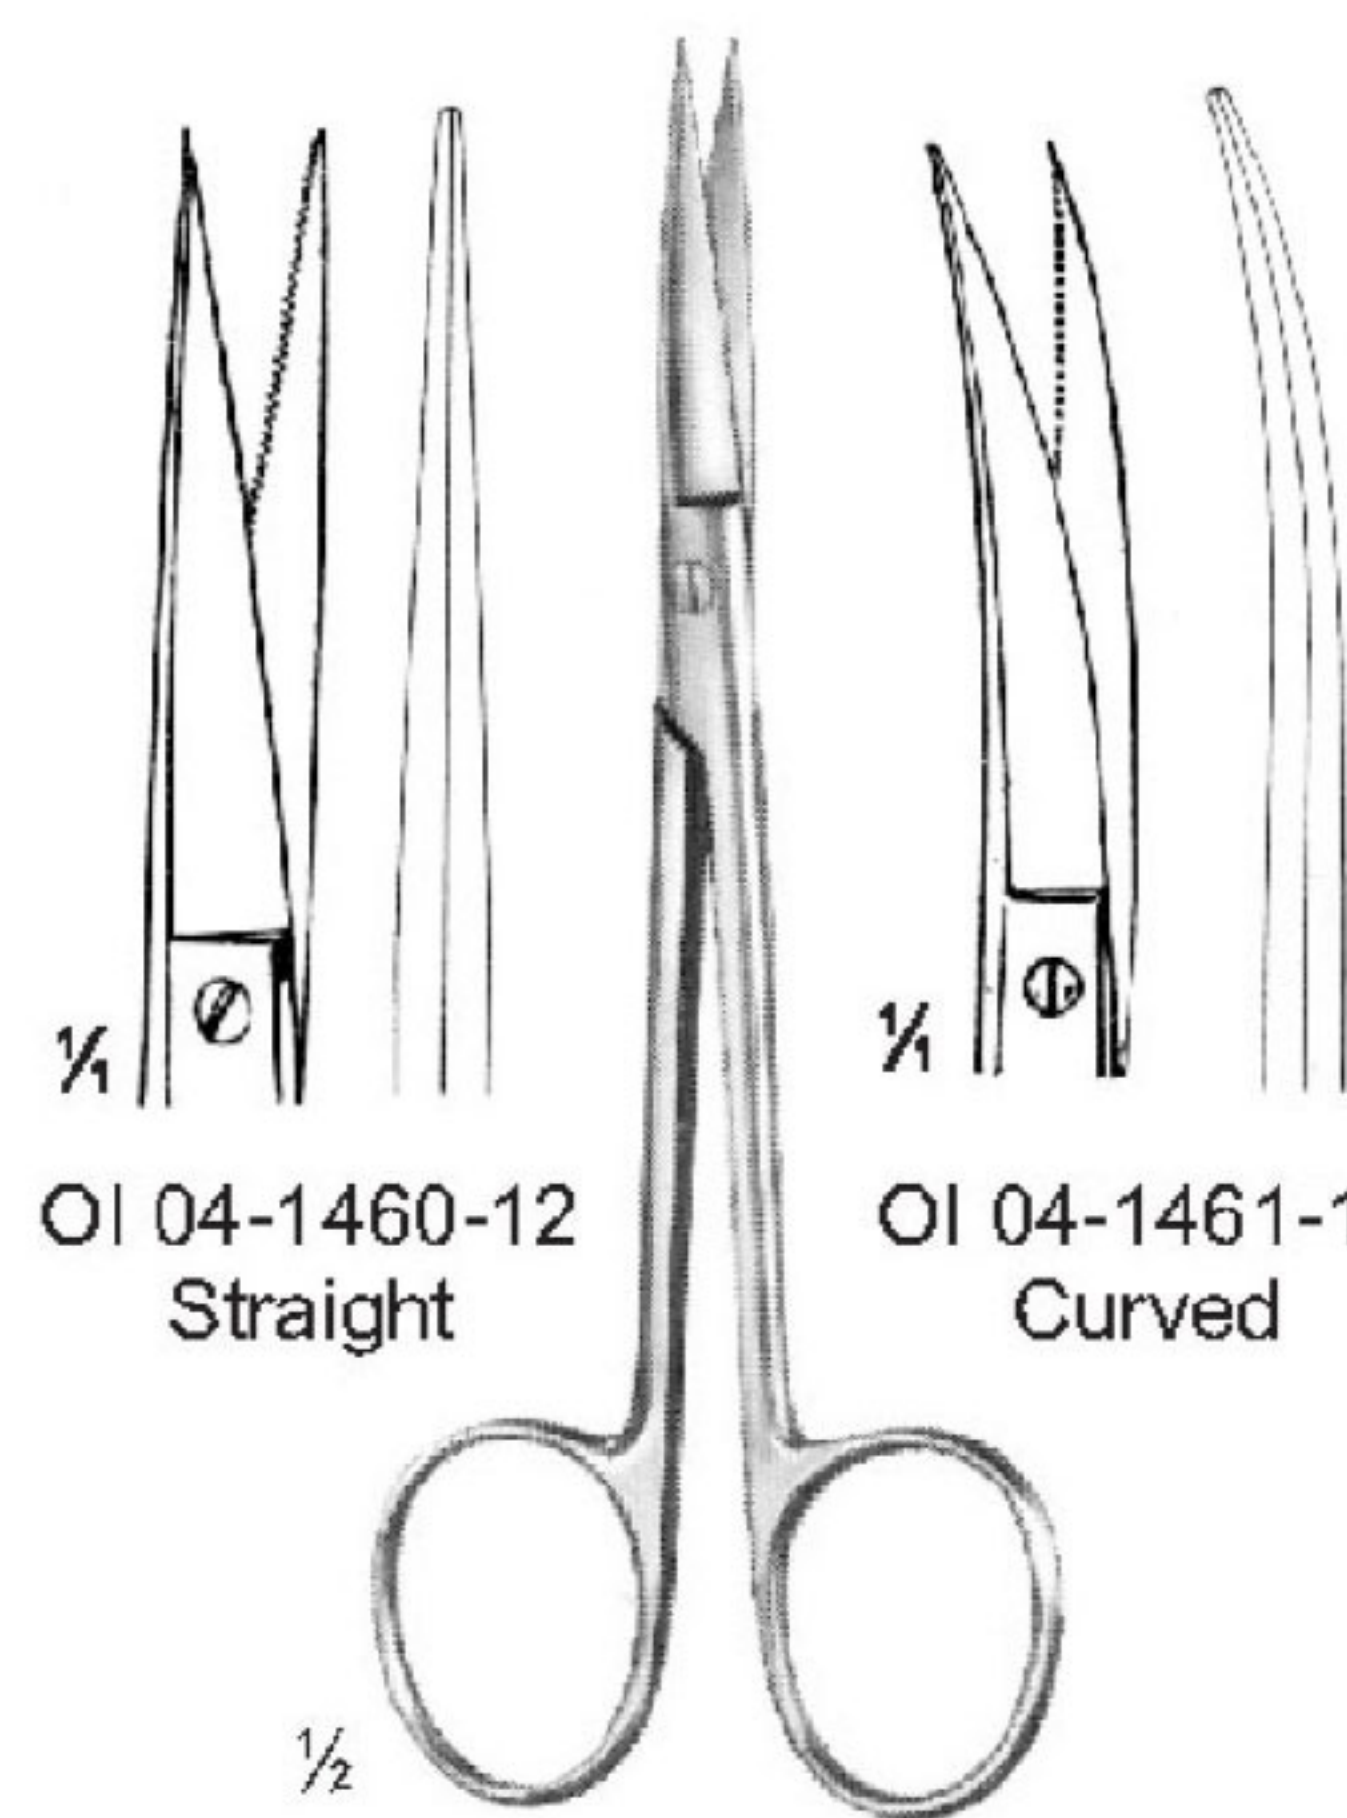

OI 04-1434-10
10 cm/3 7/8"
saw edge

BEEBEE
10.5 cm/4 1/8"

OI 04-1441-12
12 cm/4 3/4"
saw edge

OI 04-1442-10
10.5 cm/4 1/8"
saw edge

OI 04-1443-15
15.5 cm/6 1/8"
saw edge

HARVEY
OI 04-1444-12
12.5 cm/4 7/8"

12 cm/4 3/4"

OI 04-1445-12
 Straight
 Sharp/Blunt

OI 04-1446-12
 Straight
 Sharp/Sharp

OI 04-1447-12
 Curved
 Sharp/Blunt

OI 04-1448-12
 Curved
 Sharp/Sharp

Fine Scissors

GOLDMANN-FOX
 13 cm/5 1/8"

OI 04-1449-13
 Straight

OI 04-1450-13
 Curved

OI 04-1451-13
 Straight

OI 04-1452-13
 Curved

Toothed Blades

QUINBY
OI 04-1453-12
12.5 cm/4 1/8"

NEUMANN
OI 04-1454-12
12 cm/4 3/4"

OI 04-1455-08
8 cm/3 1/4"
delicate

LOCKLIN
OI 04-1456-16
16 cm/6 1/4"

LOCKLIN
OI 04-1457-16
16 cm/6 1/4"

OI 04-1458-12
Straight

WAGNER
12 cm/4 3/4"

OI 04-1460-12
Straight

WAGNER
12 cm/4 3/4"
Saw edge

Straight

- OI 04-1462-14 14.5 cm/5 3/4"
- OI 04-1462-15 15.5 cm/6 1/8"
- OI 04-1462-17 17.5 cm/6 7/8"
- OI 04-1462-18 18.0 cm/7 1/8"