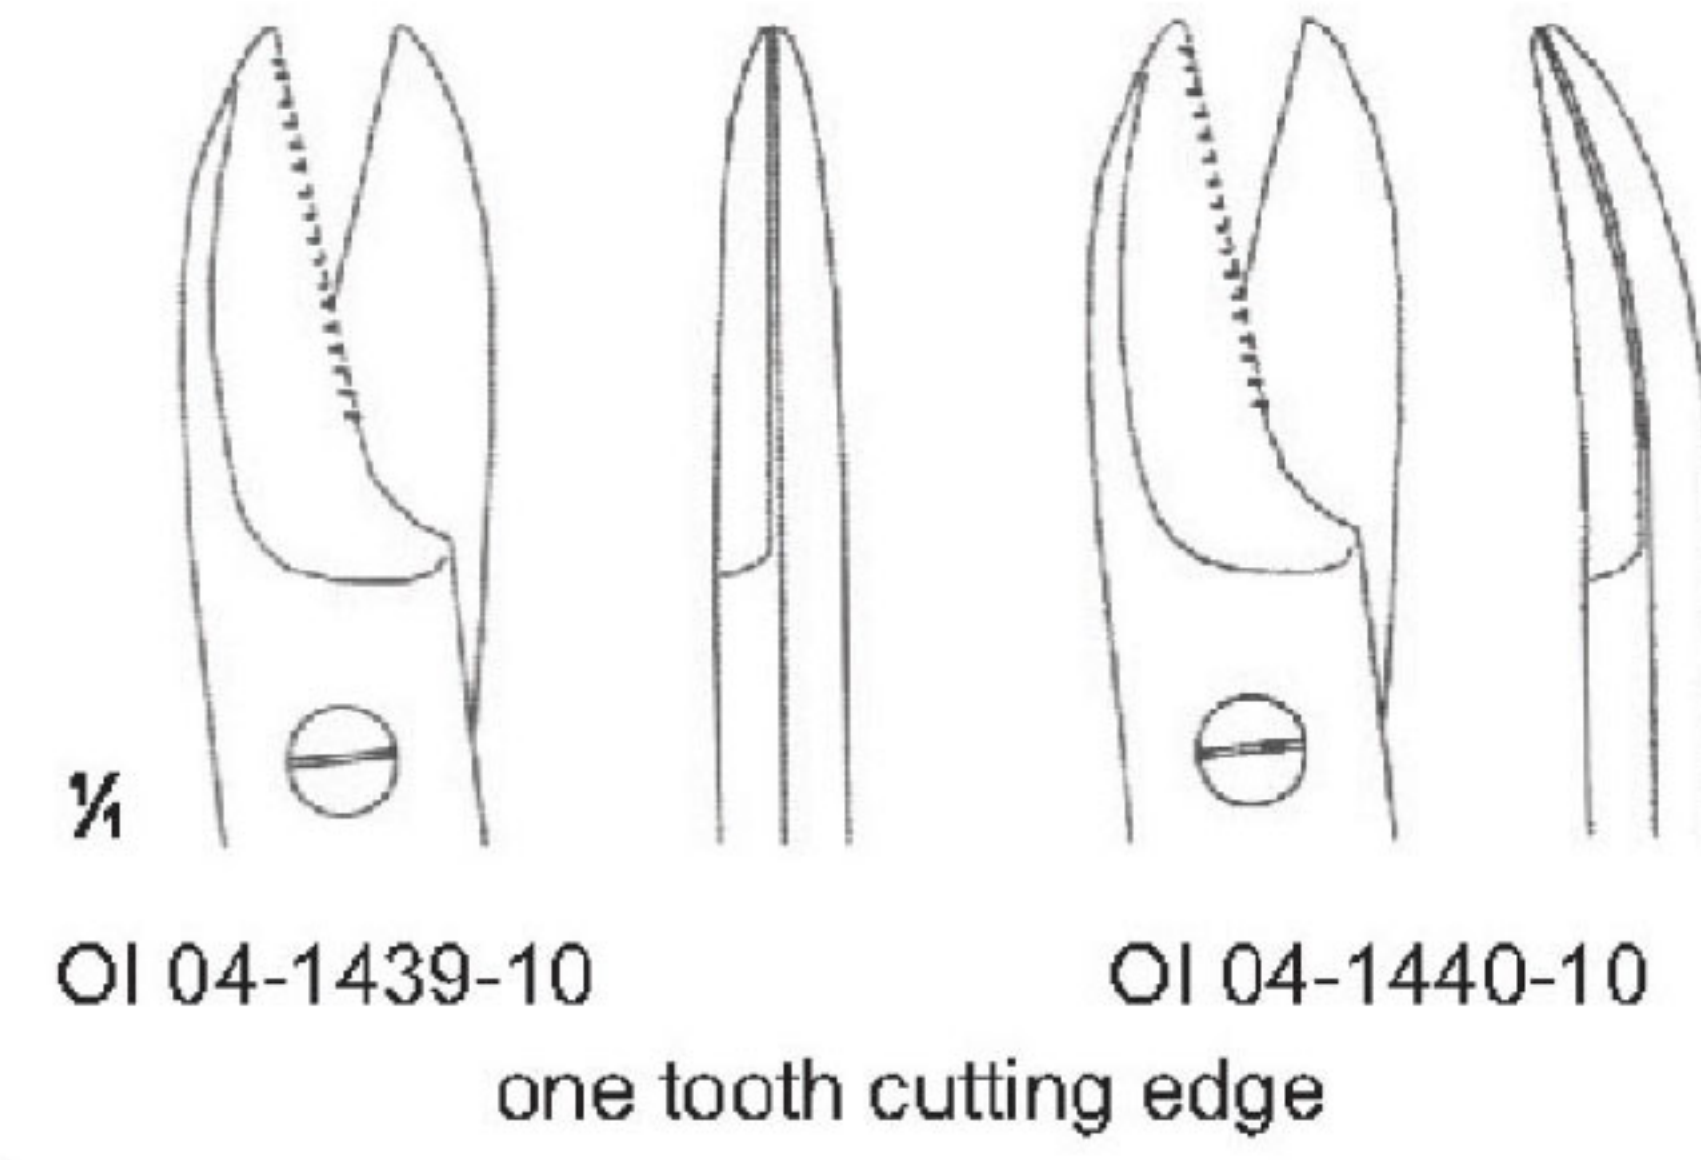

OI 04-1434-10
10 cm/3 7/8"
saw edge

BEEBEE
10.5 cm/4 1/8"

OI 04-1441-12
12 cm/4 3/4"
saw edge

OI 04-1442-10
10.5 cm/4 1/8"
saw edge

OI 04-1443-15
15.5 cm/6 1/8"
saw edge

HARVEY
OI 04-1444-12
12.5 cm/4 7/8"