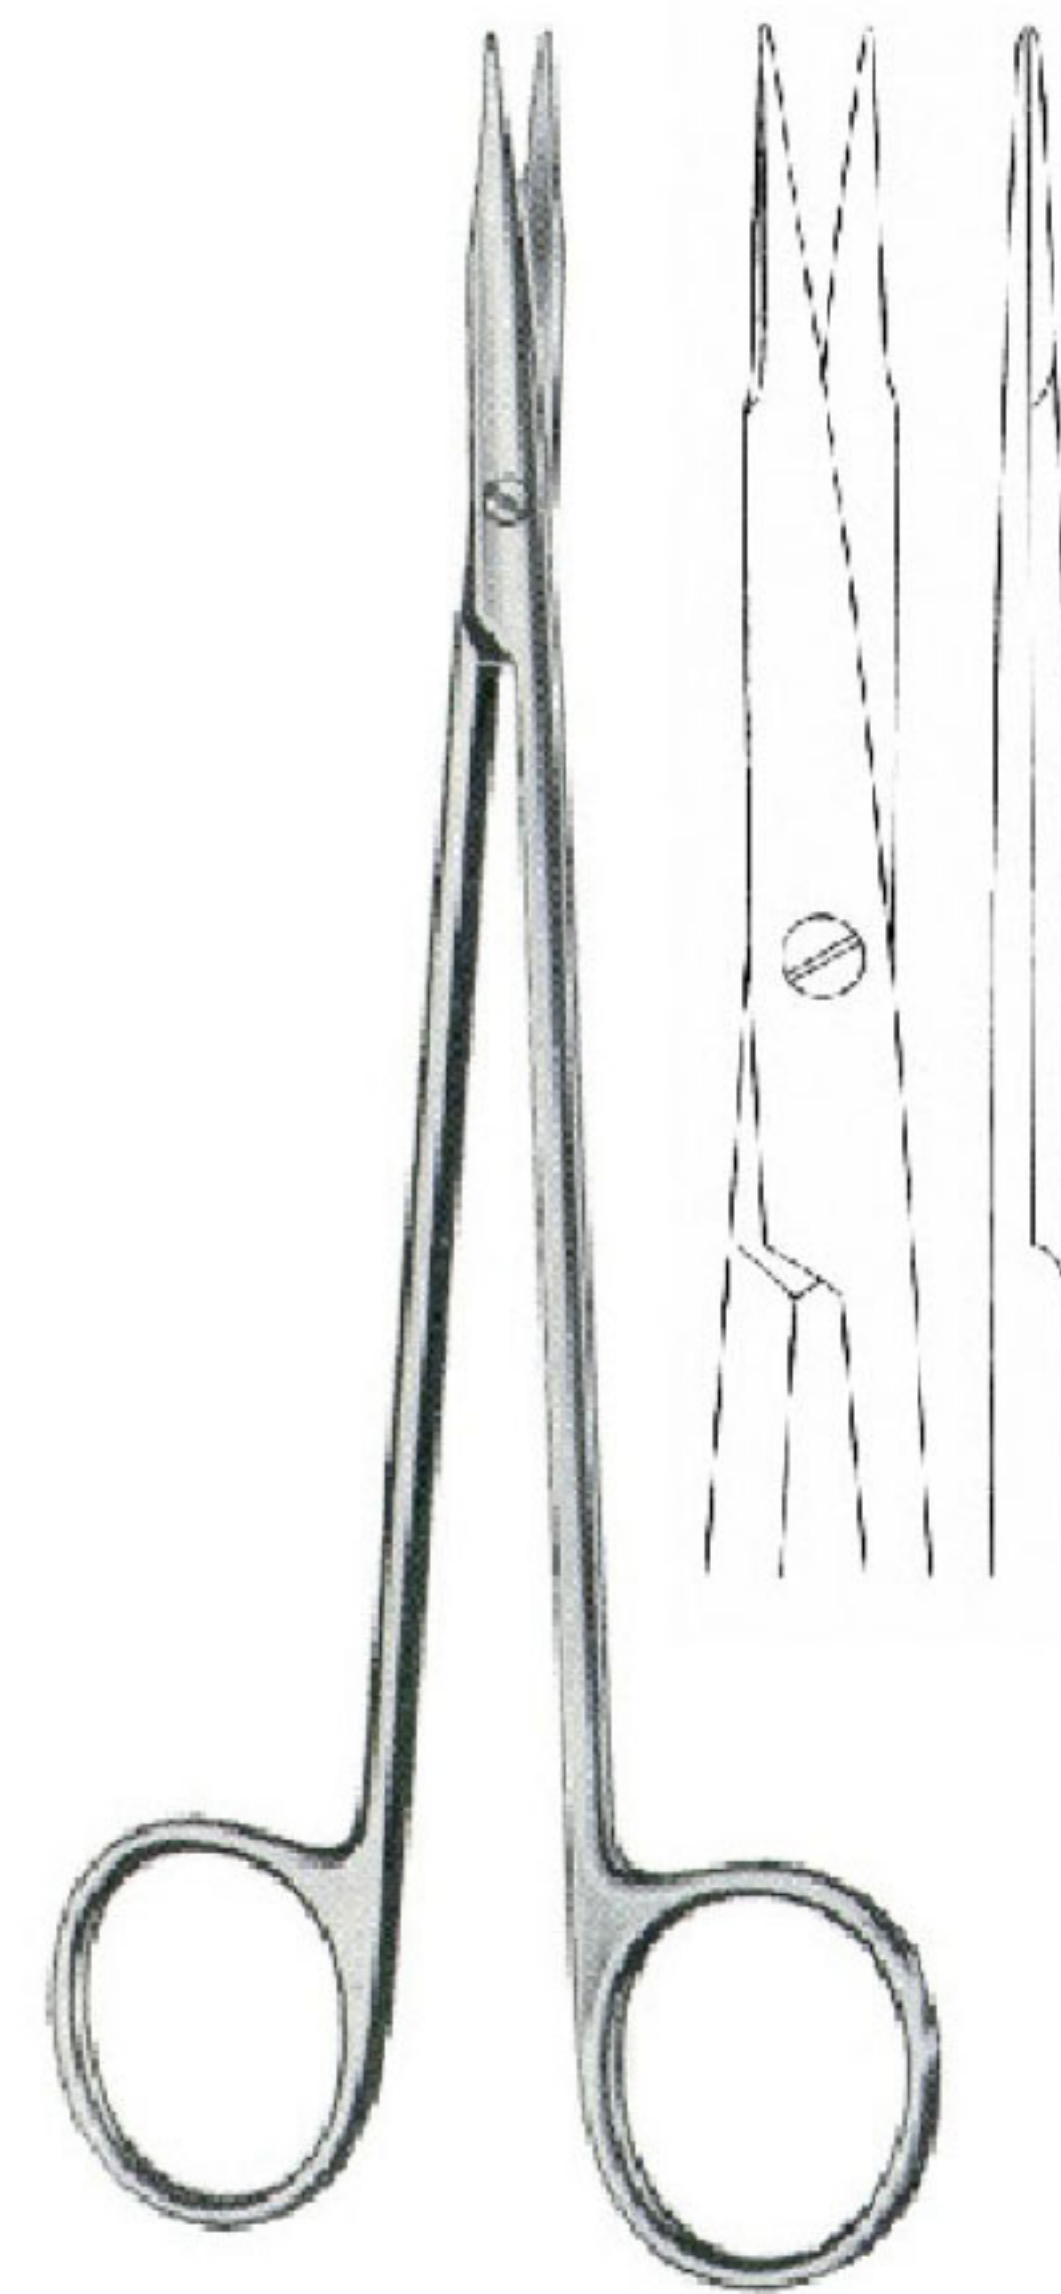

LOCKLIN
OI 04-1457-16
16 cm/6 1/4"

OI 04-1458-12
Straight

WAGNER
12 cm/4 3/4"

OI 04-1460-12
Straight

WAGNER
12 cm/4 3/4"
Saw edge

Straight

- OI 04-1462-14 14.5 cm/5 3/4"
- OI 04-1462-15 15.5 cm/6 1/8"
- OI 04-1462-17 17.5 cm/6 7/8"
- OI 04-1462-18 18.0 cm/7 1/8"