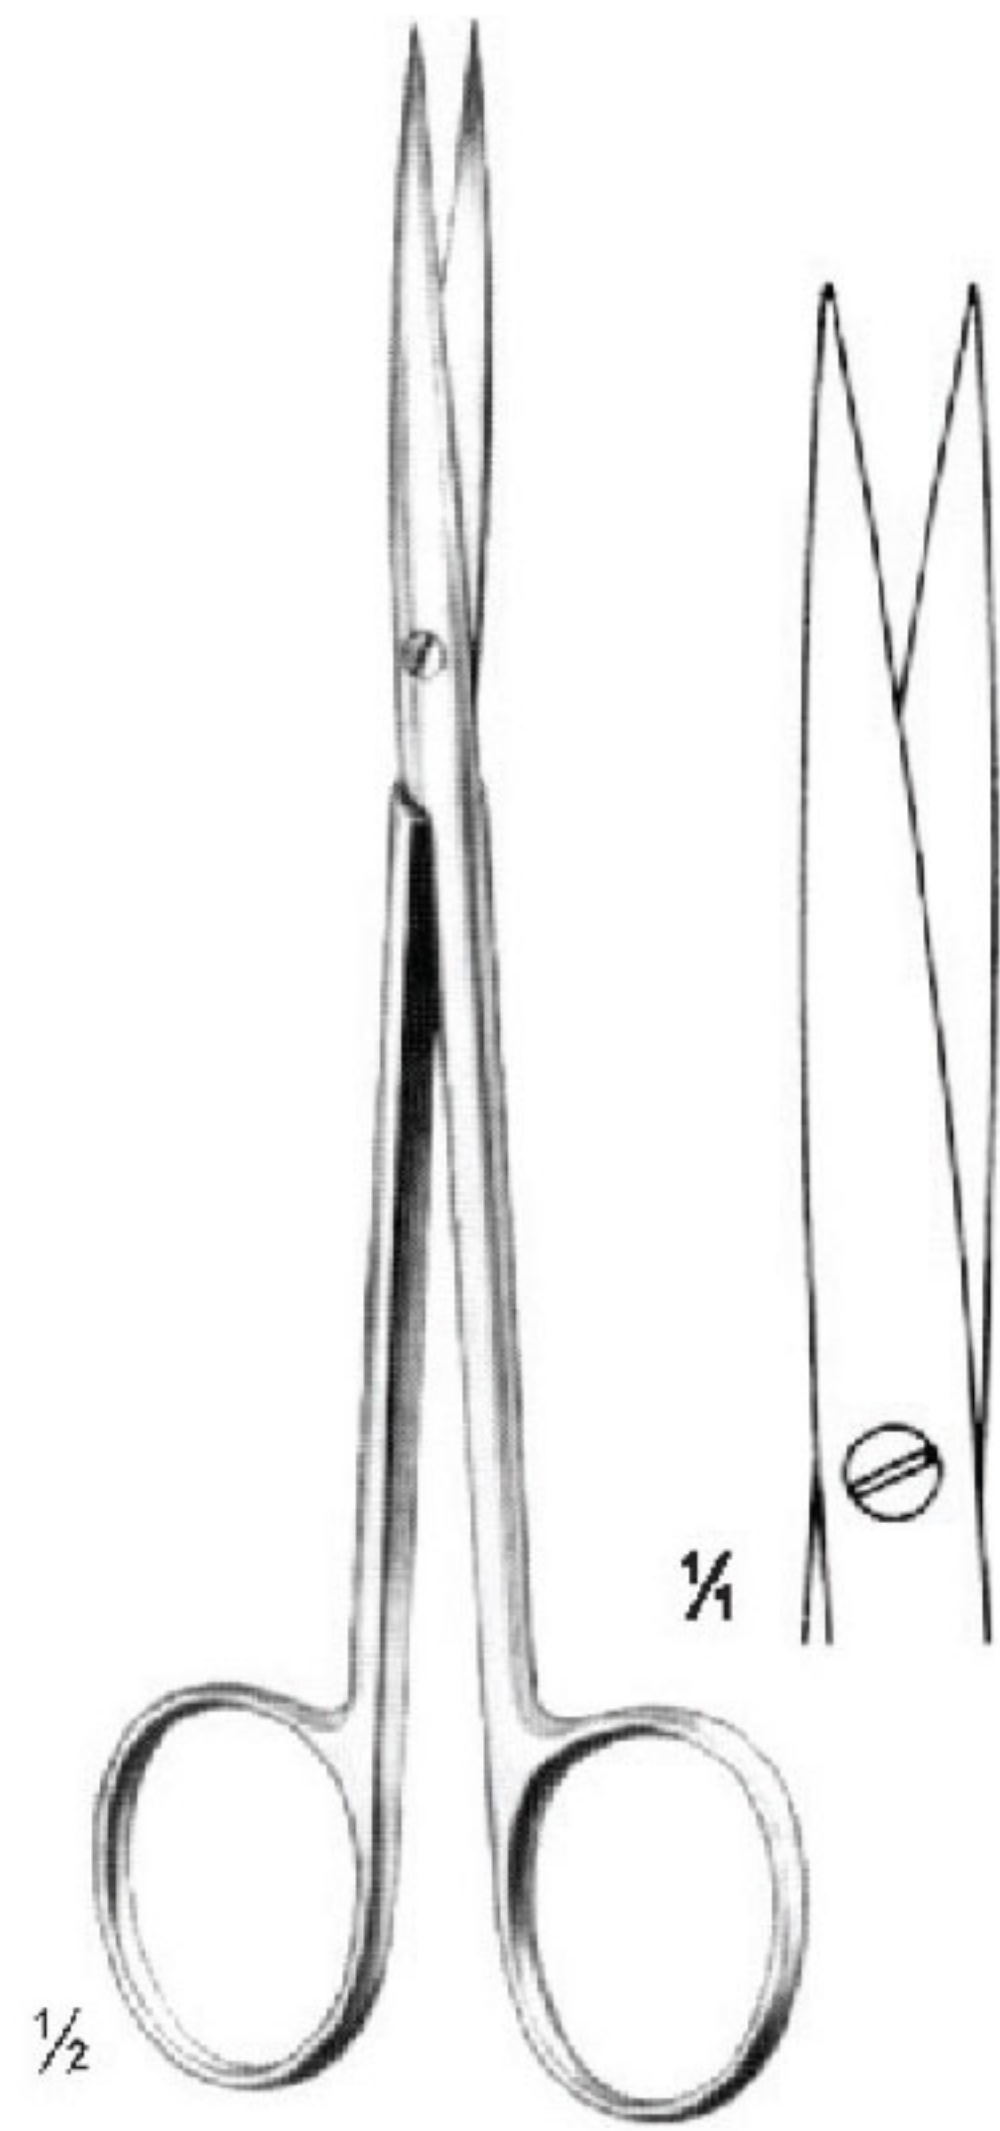

LEXER-FINO
 OI 04-1399-16
 16 cm/6 1/4"
 Curved

METZENBAUM-FINO
 OI 04-1400-14
 14.5 cm/5 3/4"
 Straight
 Blunt/Blunt

METZENBAUM-FINO
 OI 04-1401-14
 14.5 cm/5 3/4"
 Curved
 Blunt/Blunt

METZENBAUM-FINO
OI 04-1402-14
14.5 cm/5 3/4"
Straight
Sharp/Sharp