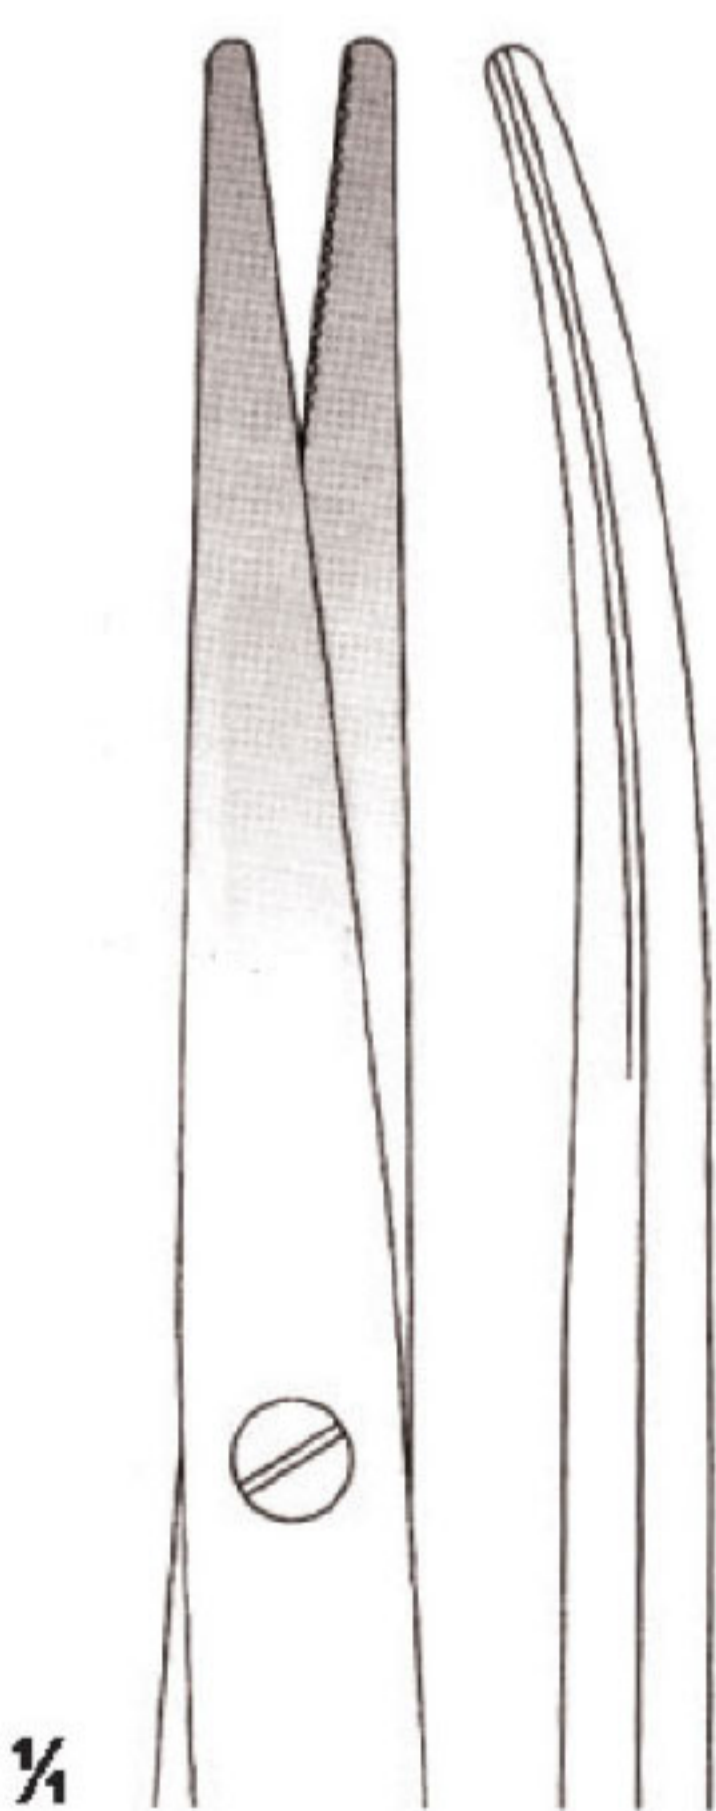

- EN** TC Super-Cut Scissors
- DE** TC Super-Cut Scheren
- ES** Tijeras Super-Cut TC

Page 85 to 86

For synthetic suture material
 one toothed cutting edge

OI 07-1901-14
 14.5 cm/5 3/4"

OI 07-1901-18
 18 cm/7 1/8"

OI 07-1901-20
 20.5 cm/8 1/8"

OI 07-1901-23
 23 cm/9"

OI 07-1901-25
 25 cm/9 7/8"

OI 07-1901-30
 30 cm/11 3/4"

TC SUPERCUT SCISSORS

For synthetic suture material
 one toothed cutting edge

OI 07-1902-14
 14.5 cm/5 3/4"

OI 07-1902-17
 17 cm/6 3/4"

OI 07-1902-23
 23 cm/9"