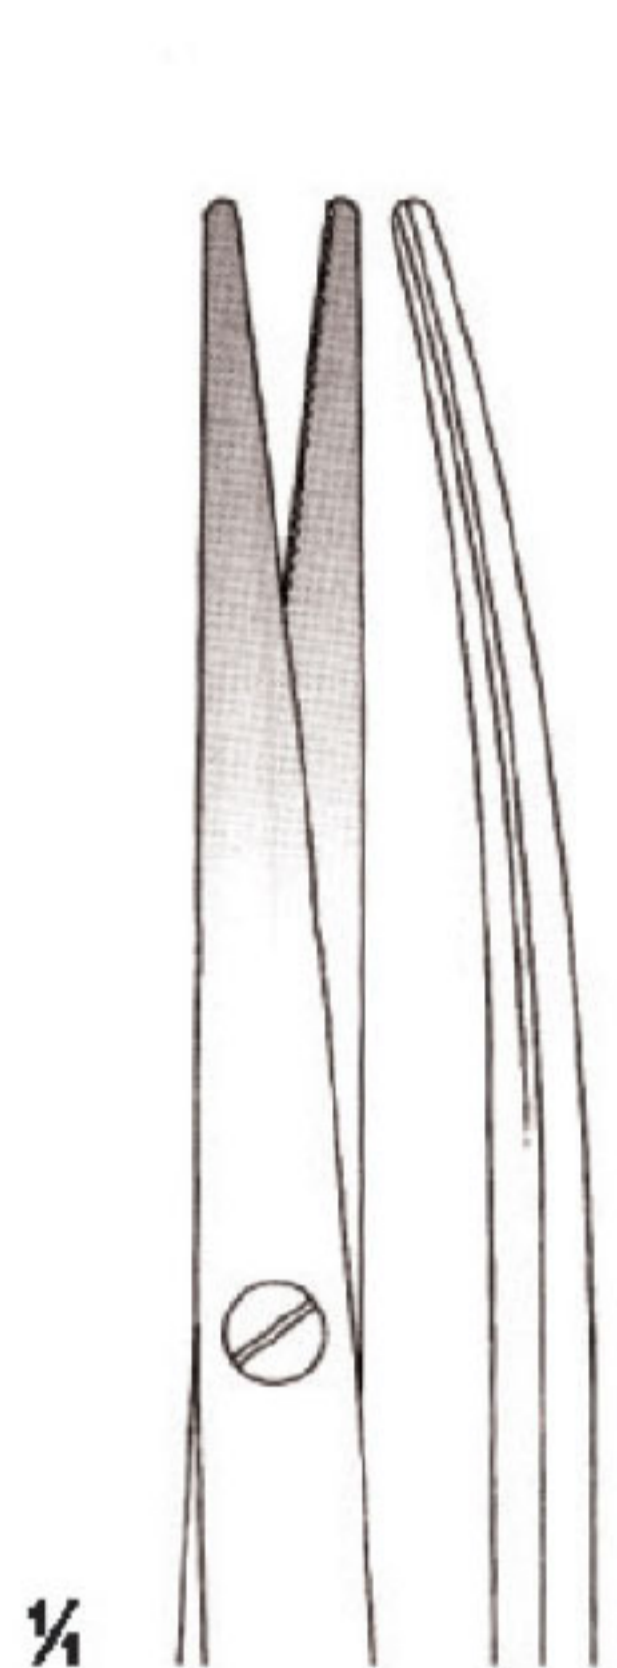

- EN** TC Super-Cut Scissors
- DE** TC Super-Cut Scheren
- ES** Tijeras Super-Cut TC

Page 85 to 86

For synthetic suture material
 one toothed cutting edge

OI 07-1901-14
 14.5 cm/5 3/4"

OI 07-1901-18
 18 cm/7 1/8"

OI 07-1901-20
 20.5 cm/8 1/8"

OI 07-1901-23
 23 cm/9"

OI 07-1901-25
 25 cm/9 7/8"

OI 07-1901-30
 30 cm/11 3/4"

TC SUPERCUT SCISSORS

For synthetic suture material
 one toothed cutting edge

OI 07-1902-14
 14.5 cm/5 3/4"

OI 07-1902-17
 17 cm/6 3/4"

OI 07-1902-23
 23 cm/9"