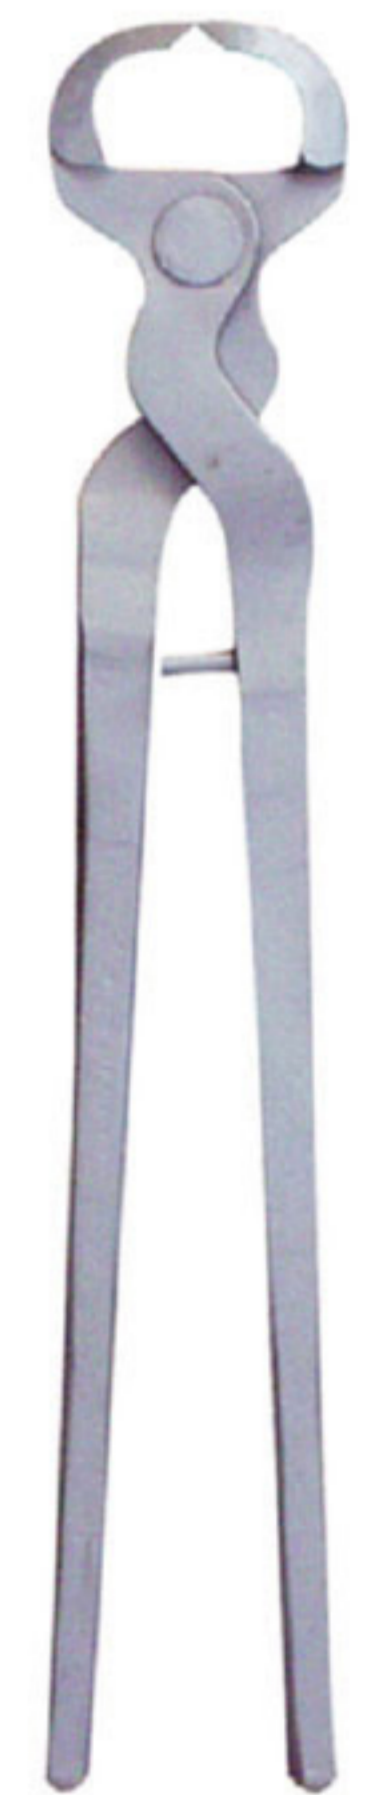

### Polished Hoof Nipper

PTI-91-1211

The Nordic Forge 15" Nipper is forged from high quality tool steel, machined to precise tolerances and heat treated for wear resistance. Offers a very sharp cut.

15"