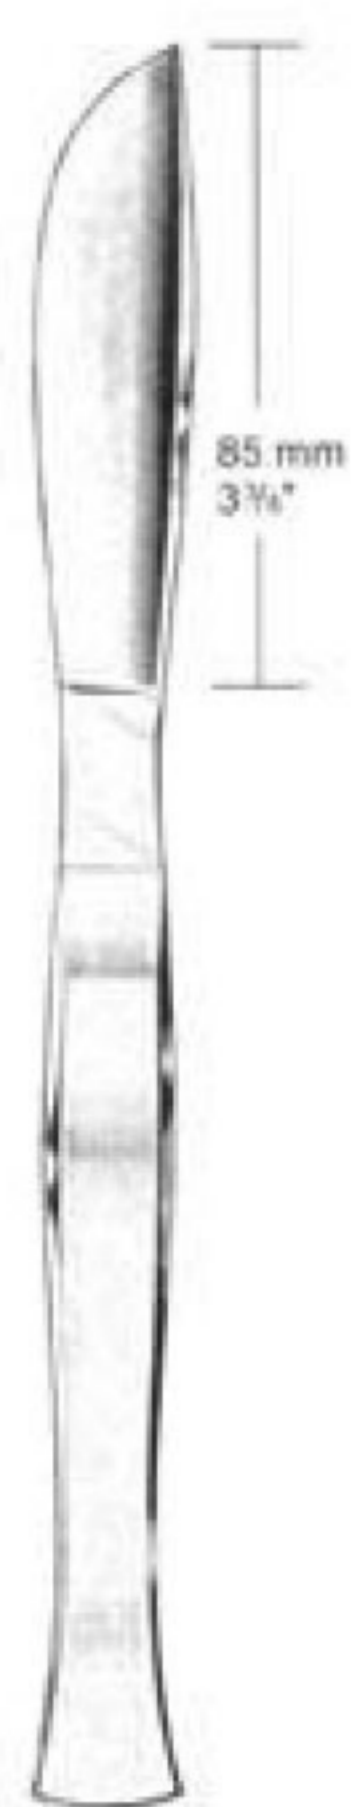

Post Mortem

Virchow

PTI-91-3701

Stainless Handle

24 1/2cm

9 1/2