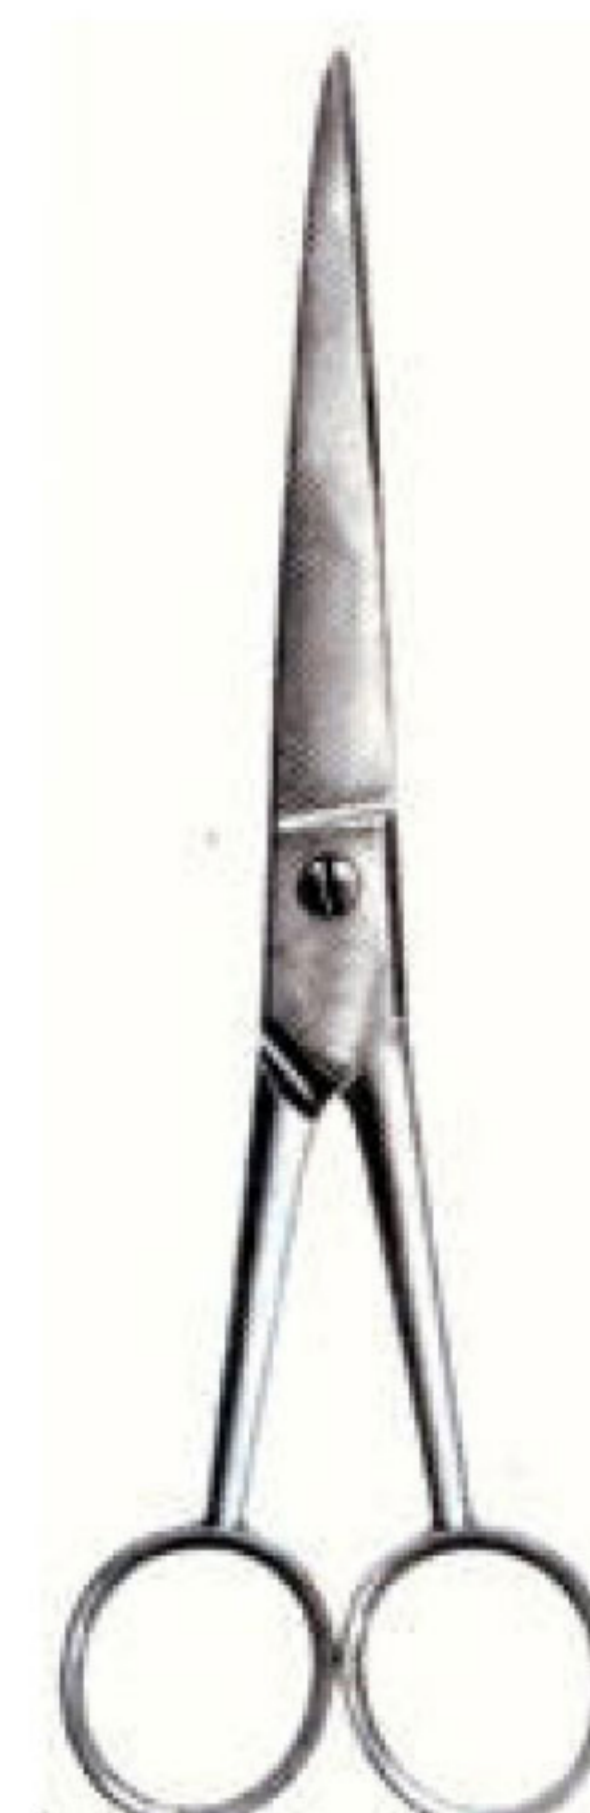

Stainless Steel

PTI-91-3306

Curved on flat scissors

17 cm   6 3/4