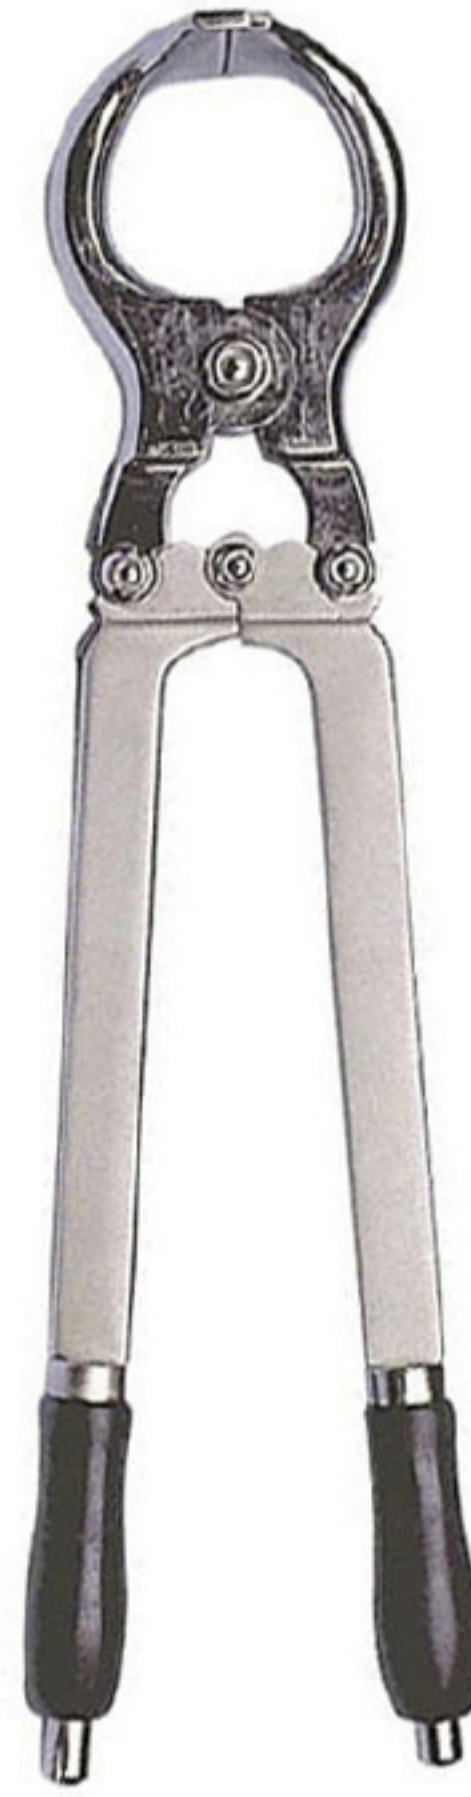

## Inst Castration Emasculators

**Bloodless Castrator For Lambs**

PTI-91-1001

Bloodless Castrator for Lambs

9"

**Bloodless Castrators For Bulls**

PTI-91-1002

Castration