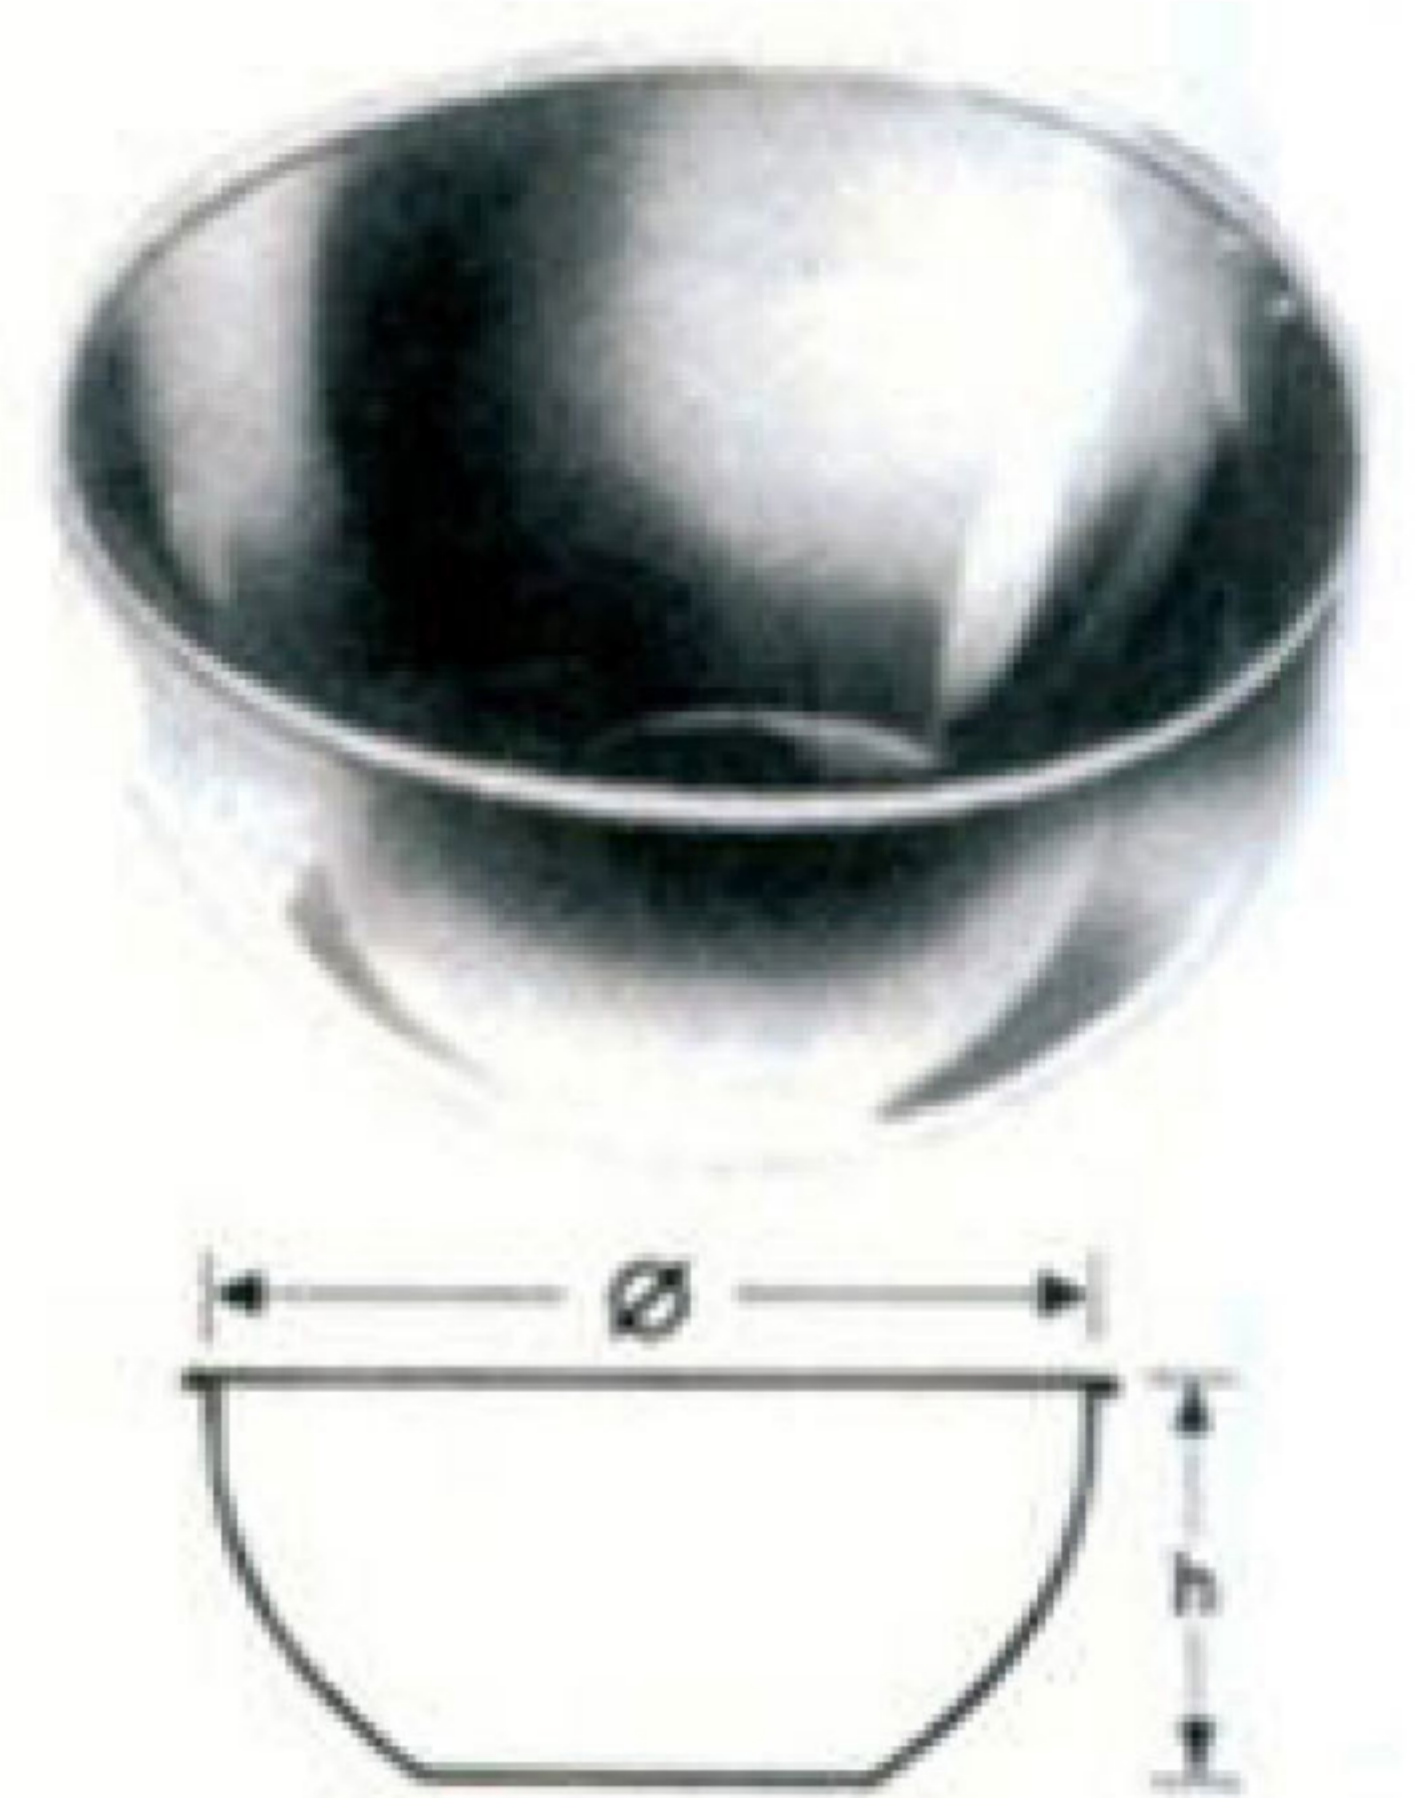

High Polished

PTI-91-3403
Trays for Inst

125 X 120 mm   150 X 150 mm