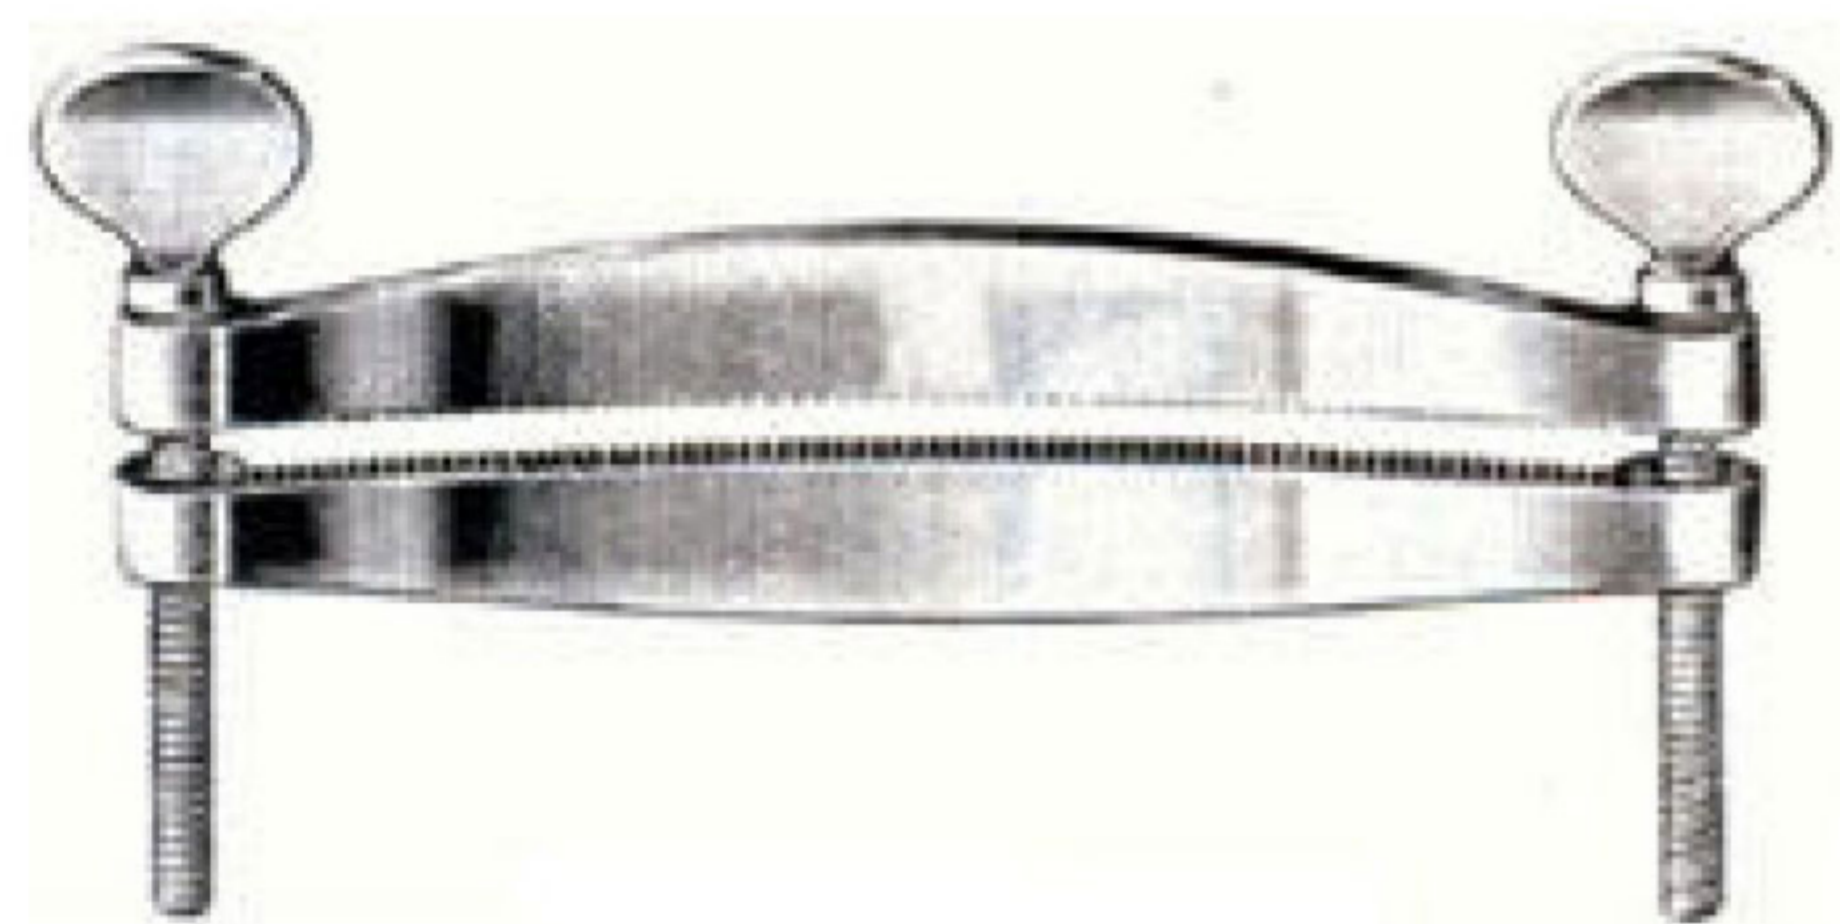

Instruments for Dog Care

Instruments For Dog Care

PTI-91-3301

Ear clamps for dog, straight of light metal

11 1/2 cm   4 1/2   15 1/2 cm   6 11/8