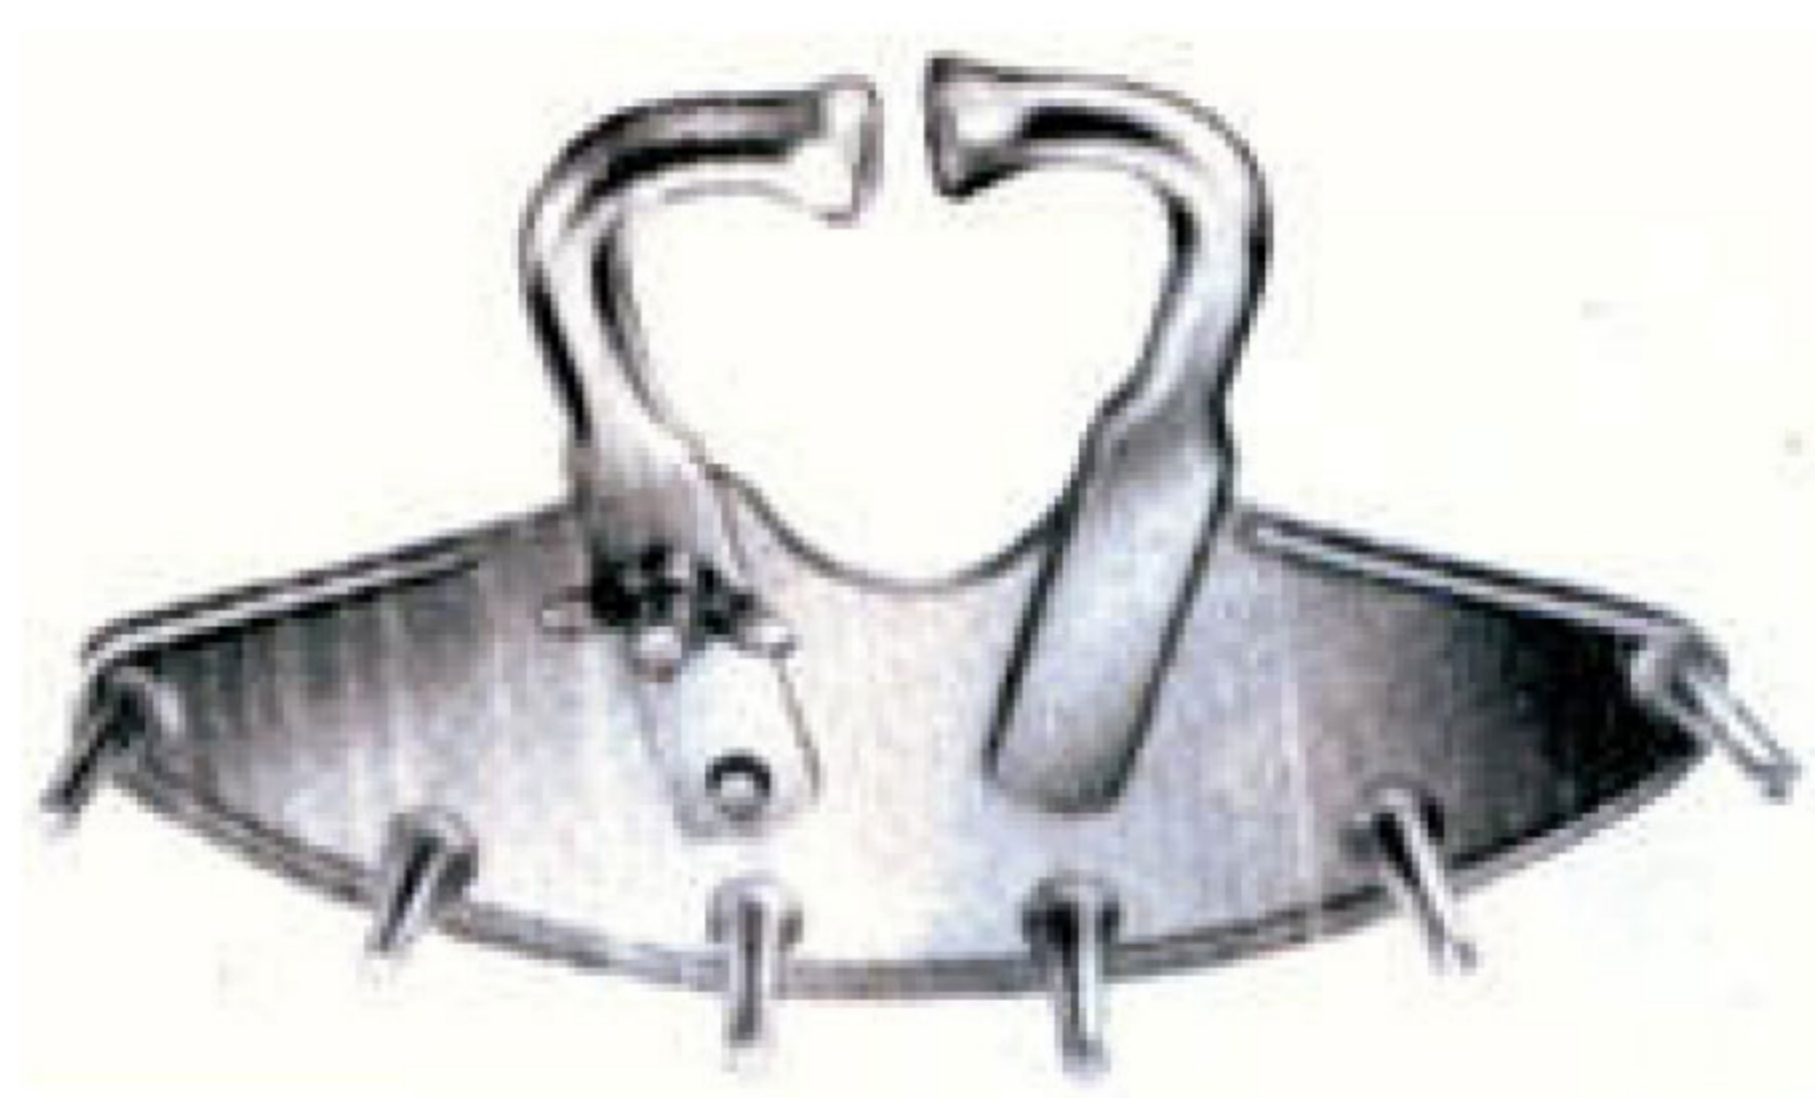

**Hoof- And Claw Cutter**

PTI-91-2304

(our popular model)

Dehorning Instrument

41 cm

16

**Krause**

PTI-91-2305