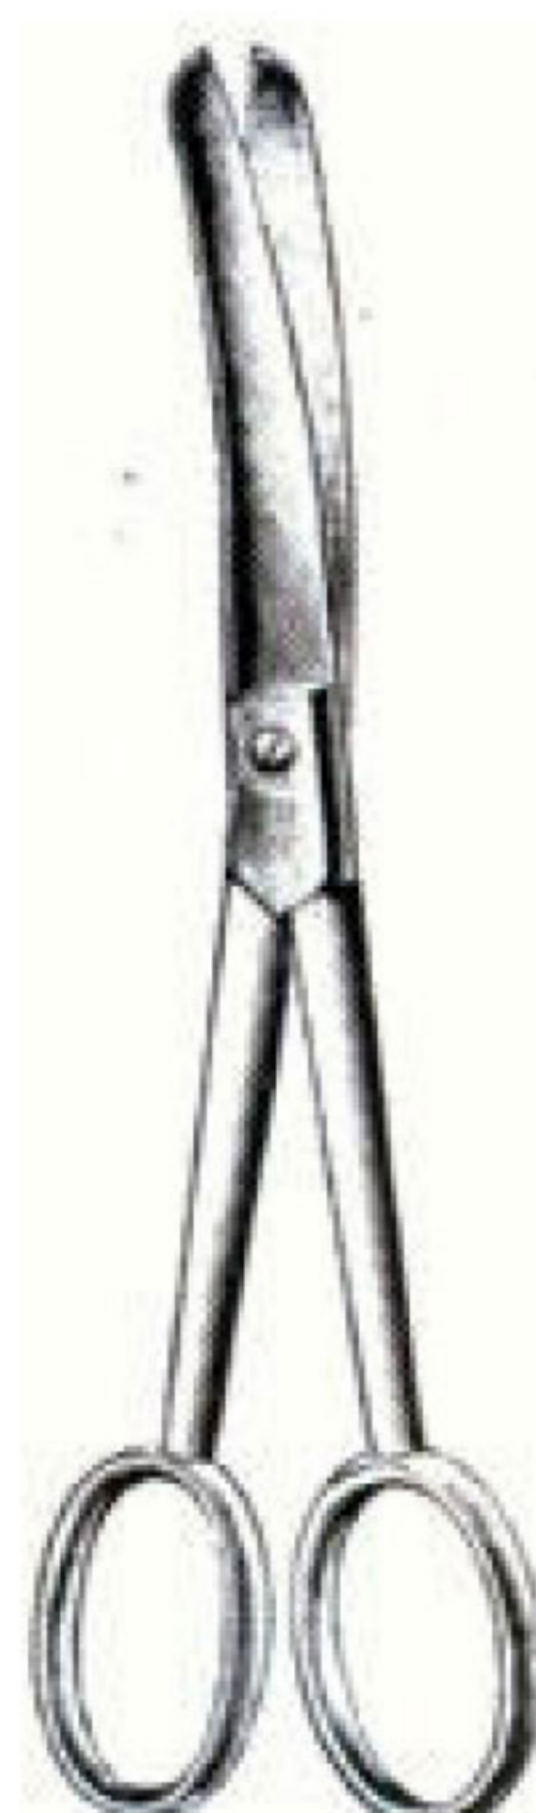

Stainless Steel

PTI-91-3304

Instruments for Dog Care

16 cm   6 1/4