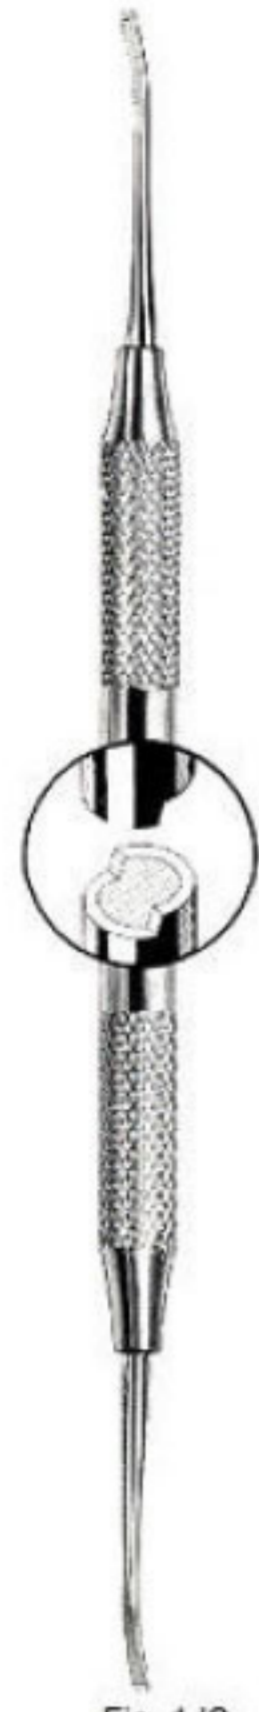

Post Mortem

Fig. 1/2
TG Chisel

Stille

PTI-91-3707

Post Mortem

23 9"